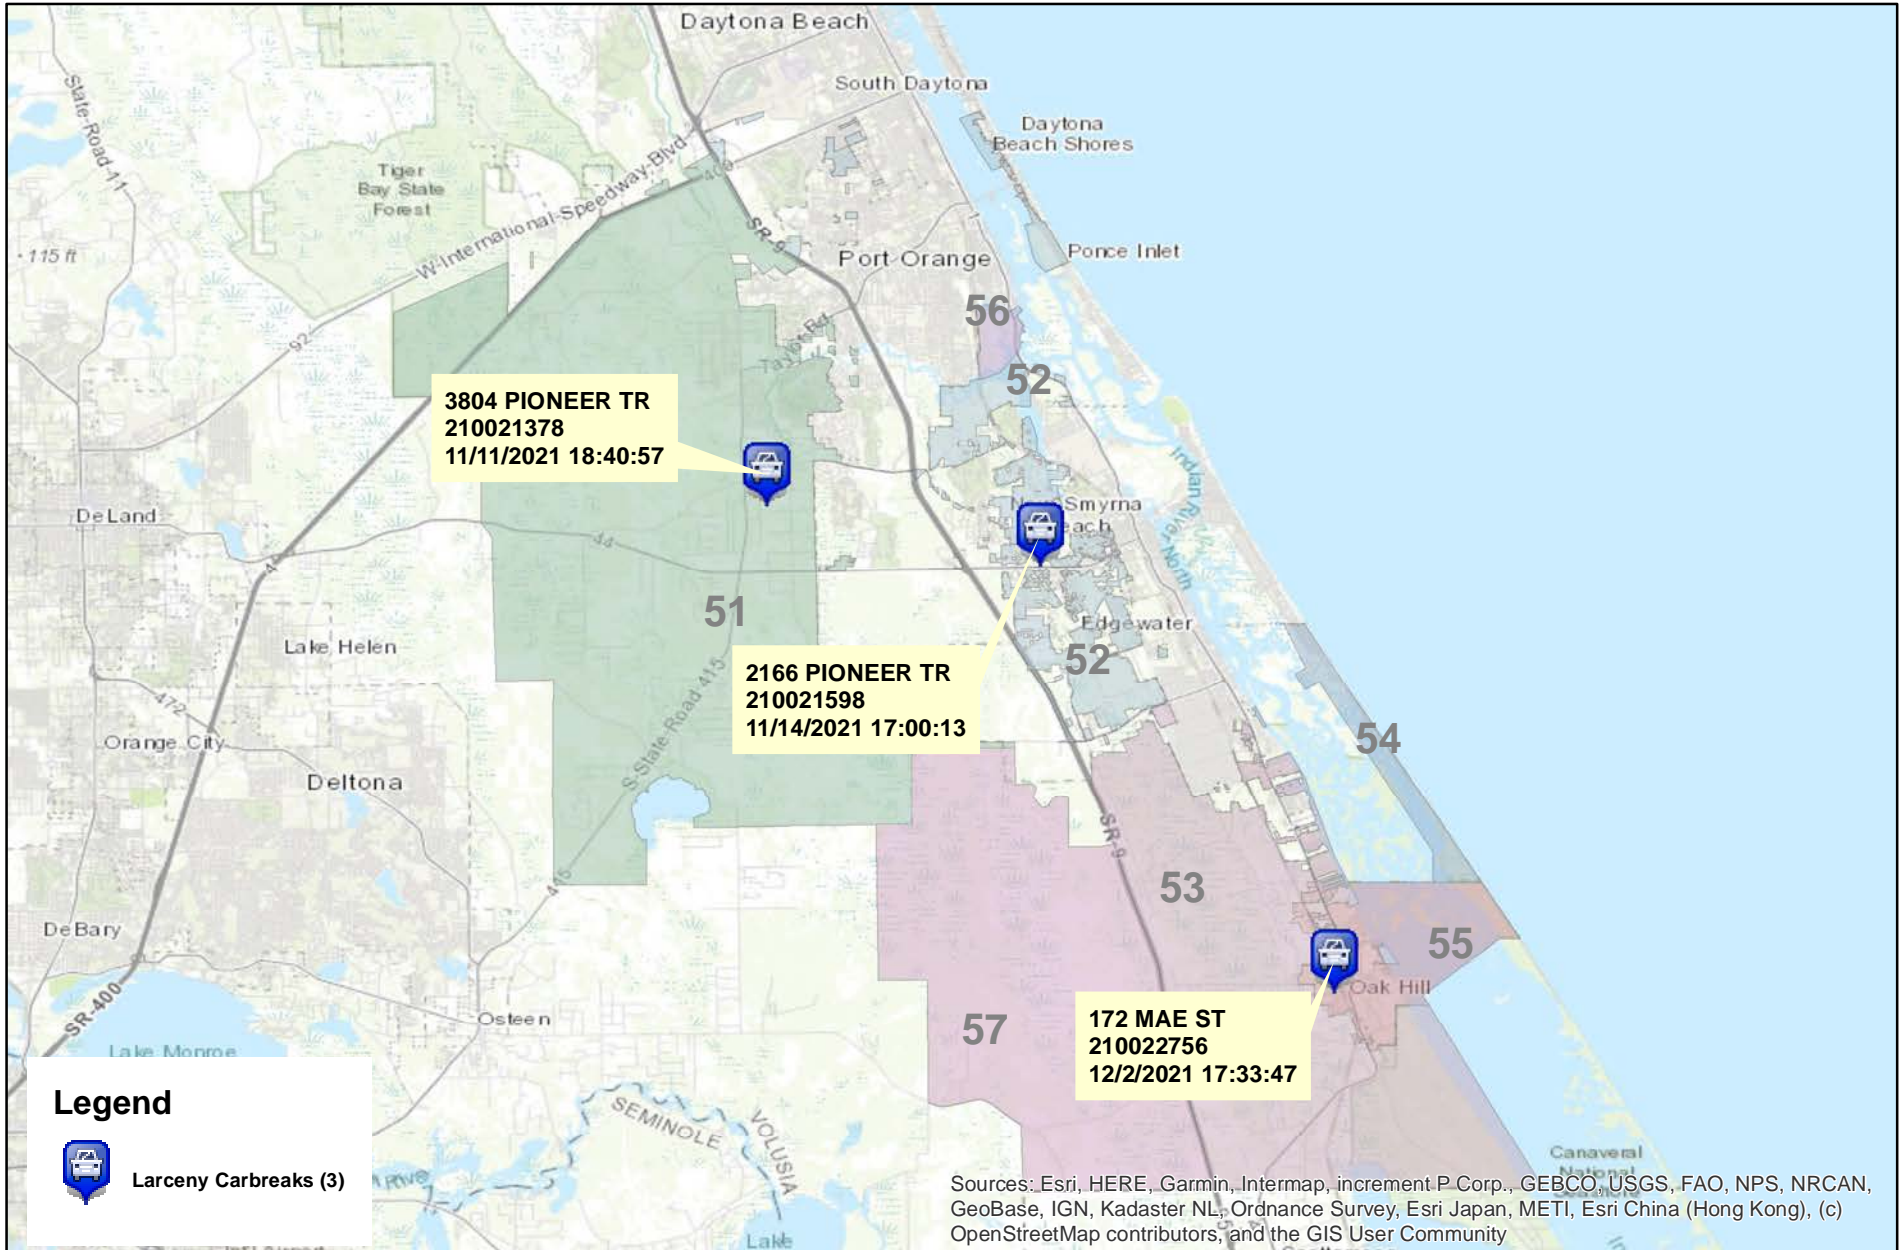

District 3 South Larceny Carbreaks

11/07/2021 thru 12/04/2021

Prepared by: VC Crime Center
Crime Intelligence Analyst
Volusia Sheriff's Office
Printed On: 12/7/2021

0 1 2 4 6 8 10 Miles
* Map reflects total number of Incidents and not total number of victims

This is not a legal document. due to address incompatibilities, some incidents may not be represented and the information on this map should not be viewed as the legal representation of property boundaries, roads, facilities. etc.