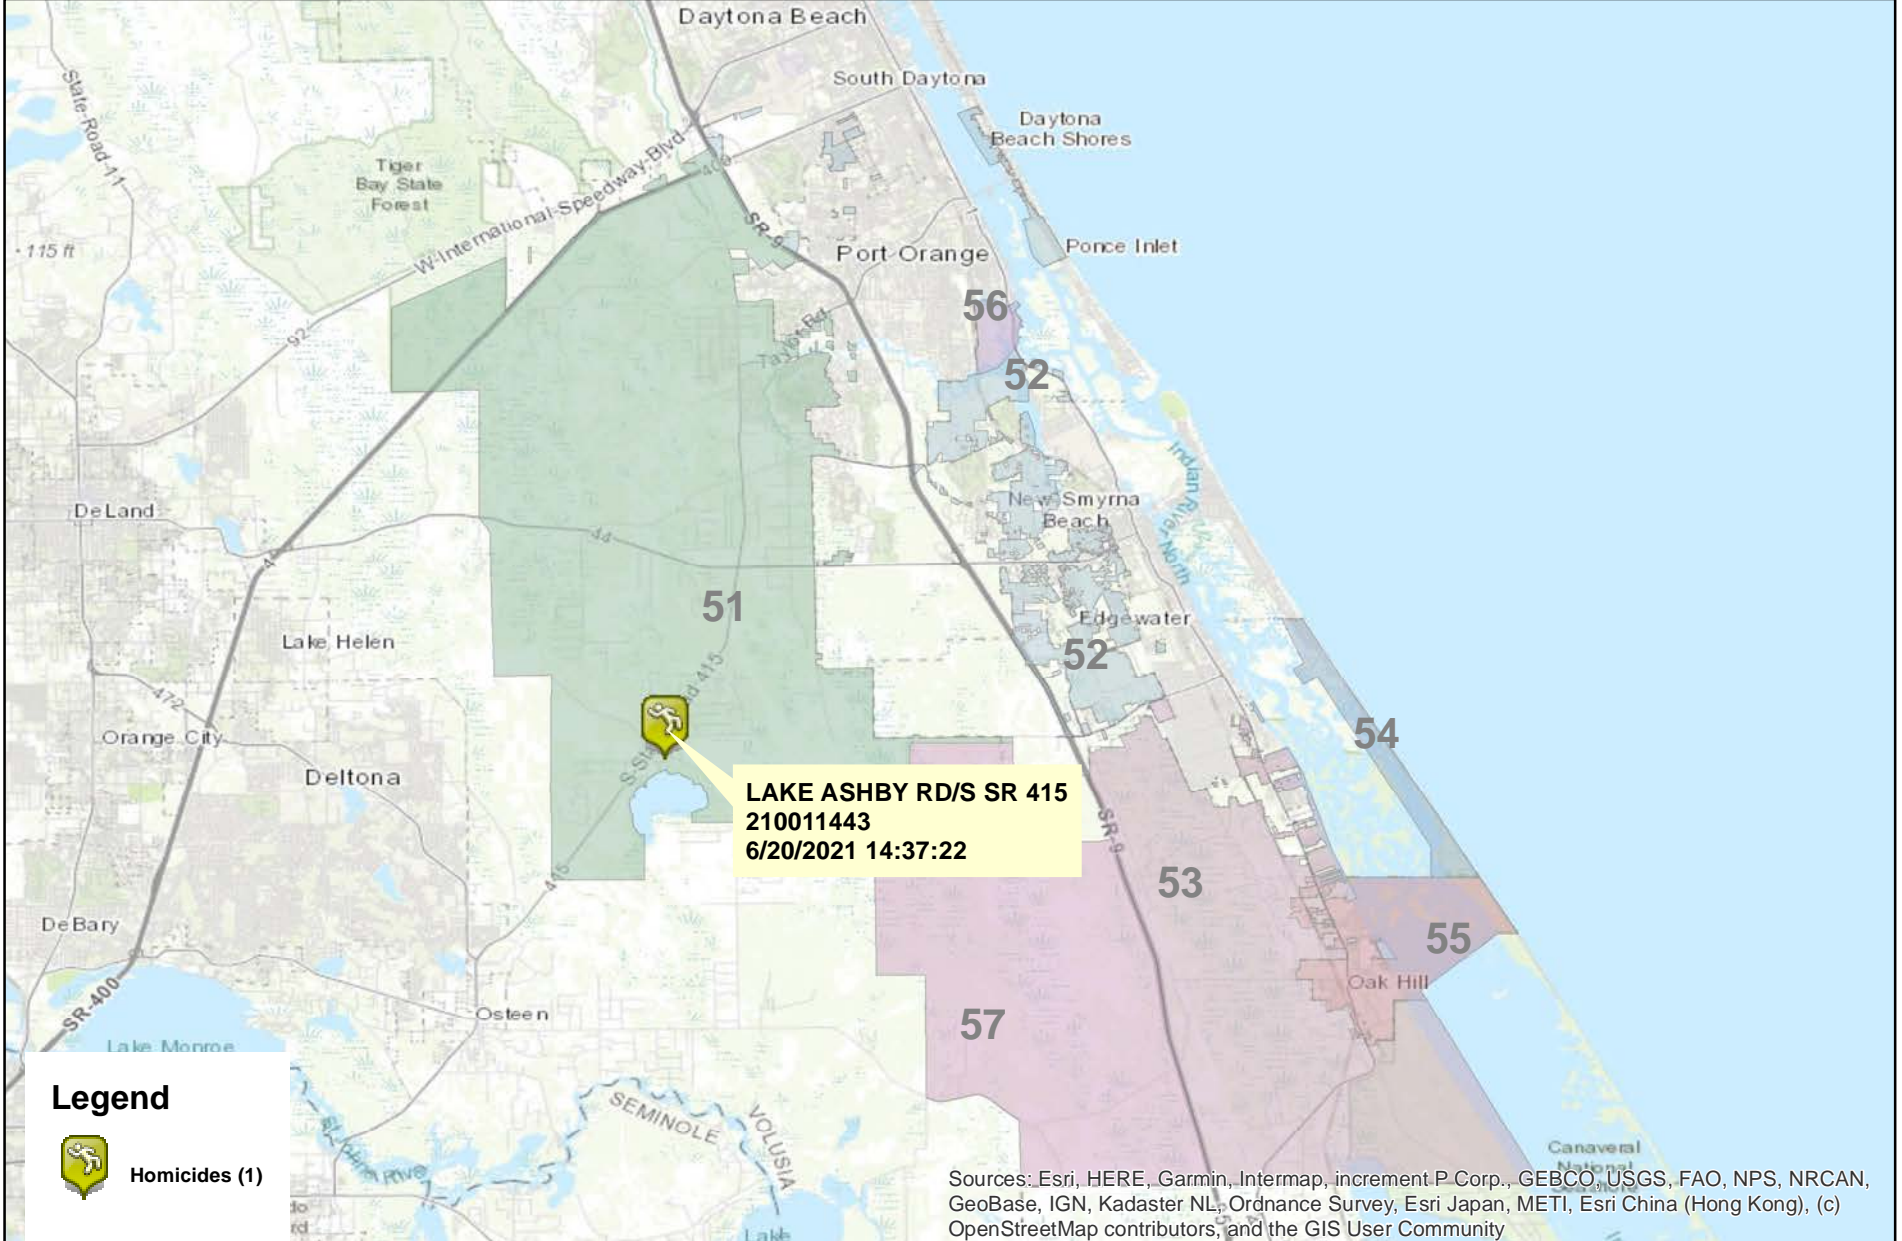

District 3 South Homicides

01/01/2021 thru 12/04/2021

Prepared by: VC Crime Center
Crime Intelligence Analyst
Volusia Sheriff's Office
Printed On: 12/7/2021

* Map reflects total number of Incidents and not total number of victims

This is not a legal document. due to address incompatibilities, some incidents may not be represented and the information on this map should not be viewed as the legal representation of property boundaries, roads, facilities. etc.