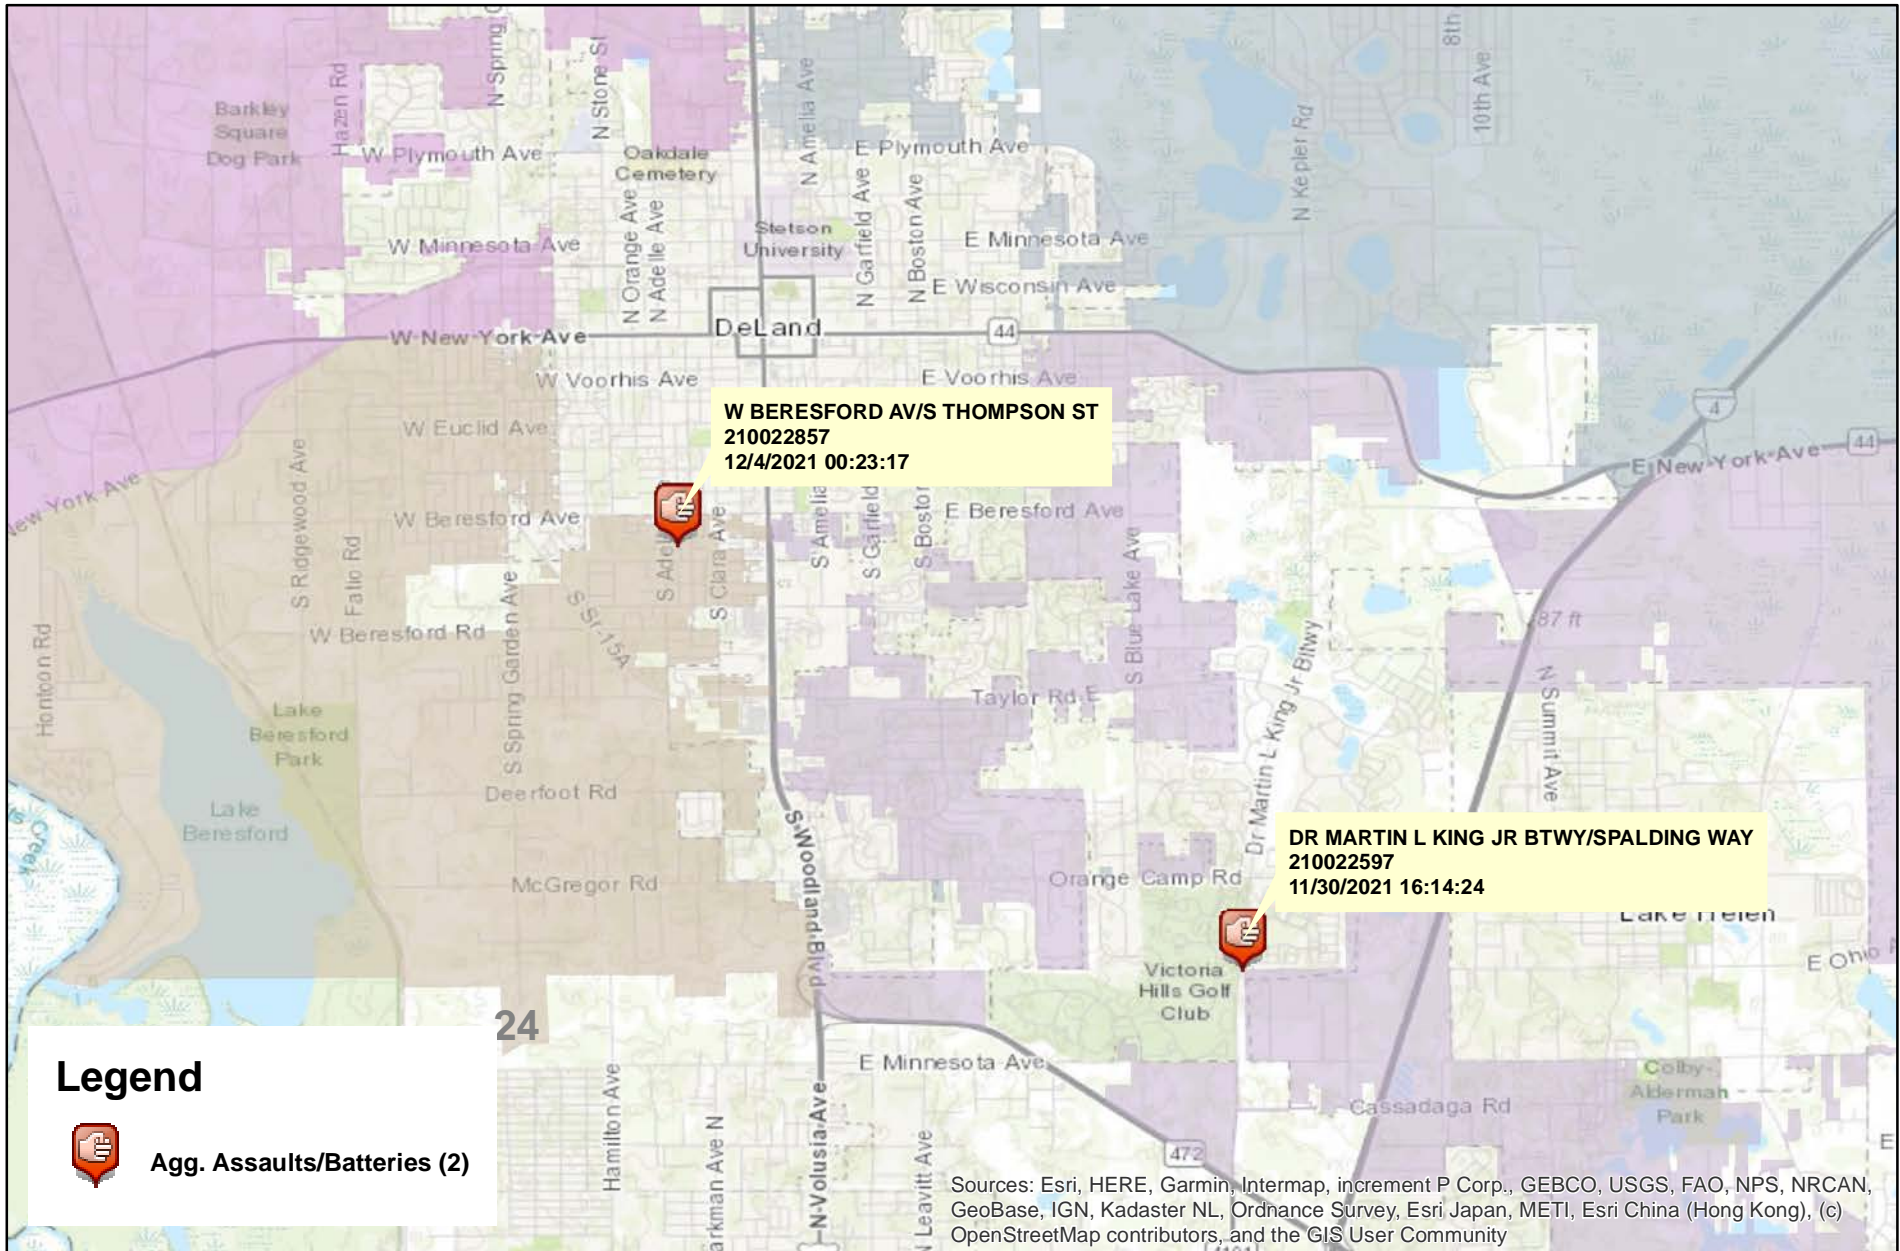

District 2 Aggravated Assaults and Batteries

11/07/2021 thru 12/04/2021

Prepared by: VC Crime Center
Crime Intelligence Analyst
Volusia Sheriff's Office
Printed On: 12/7/2021

0 0.5 1 2 Miles
* Map reflects total number of Incidents and not total number of victims

This is not a legal document. due to address incompatibilities, some incidents may not be represented and the information on this map should not be viewed as the legal representation of property boundaries, roads, facilities. etc.