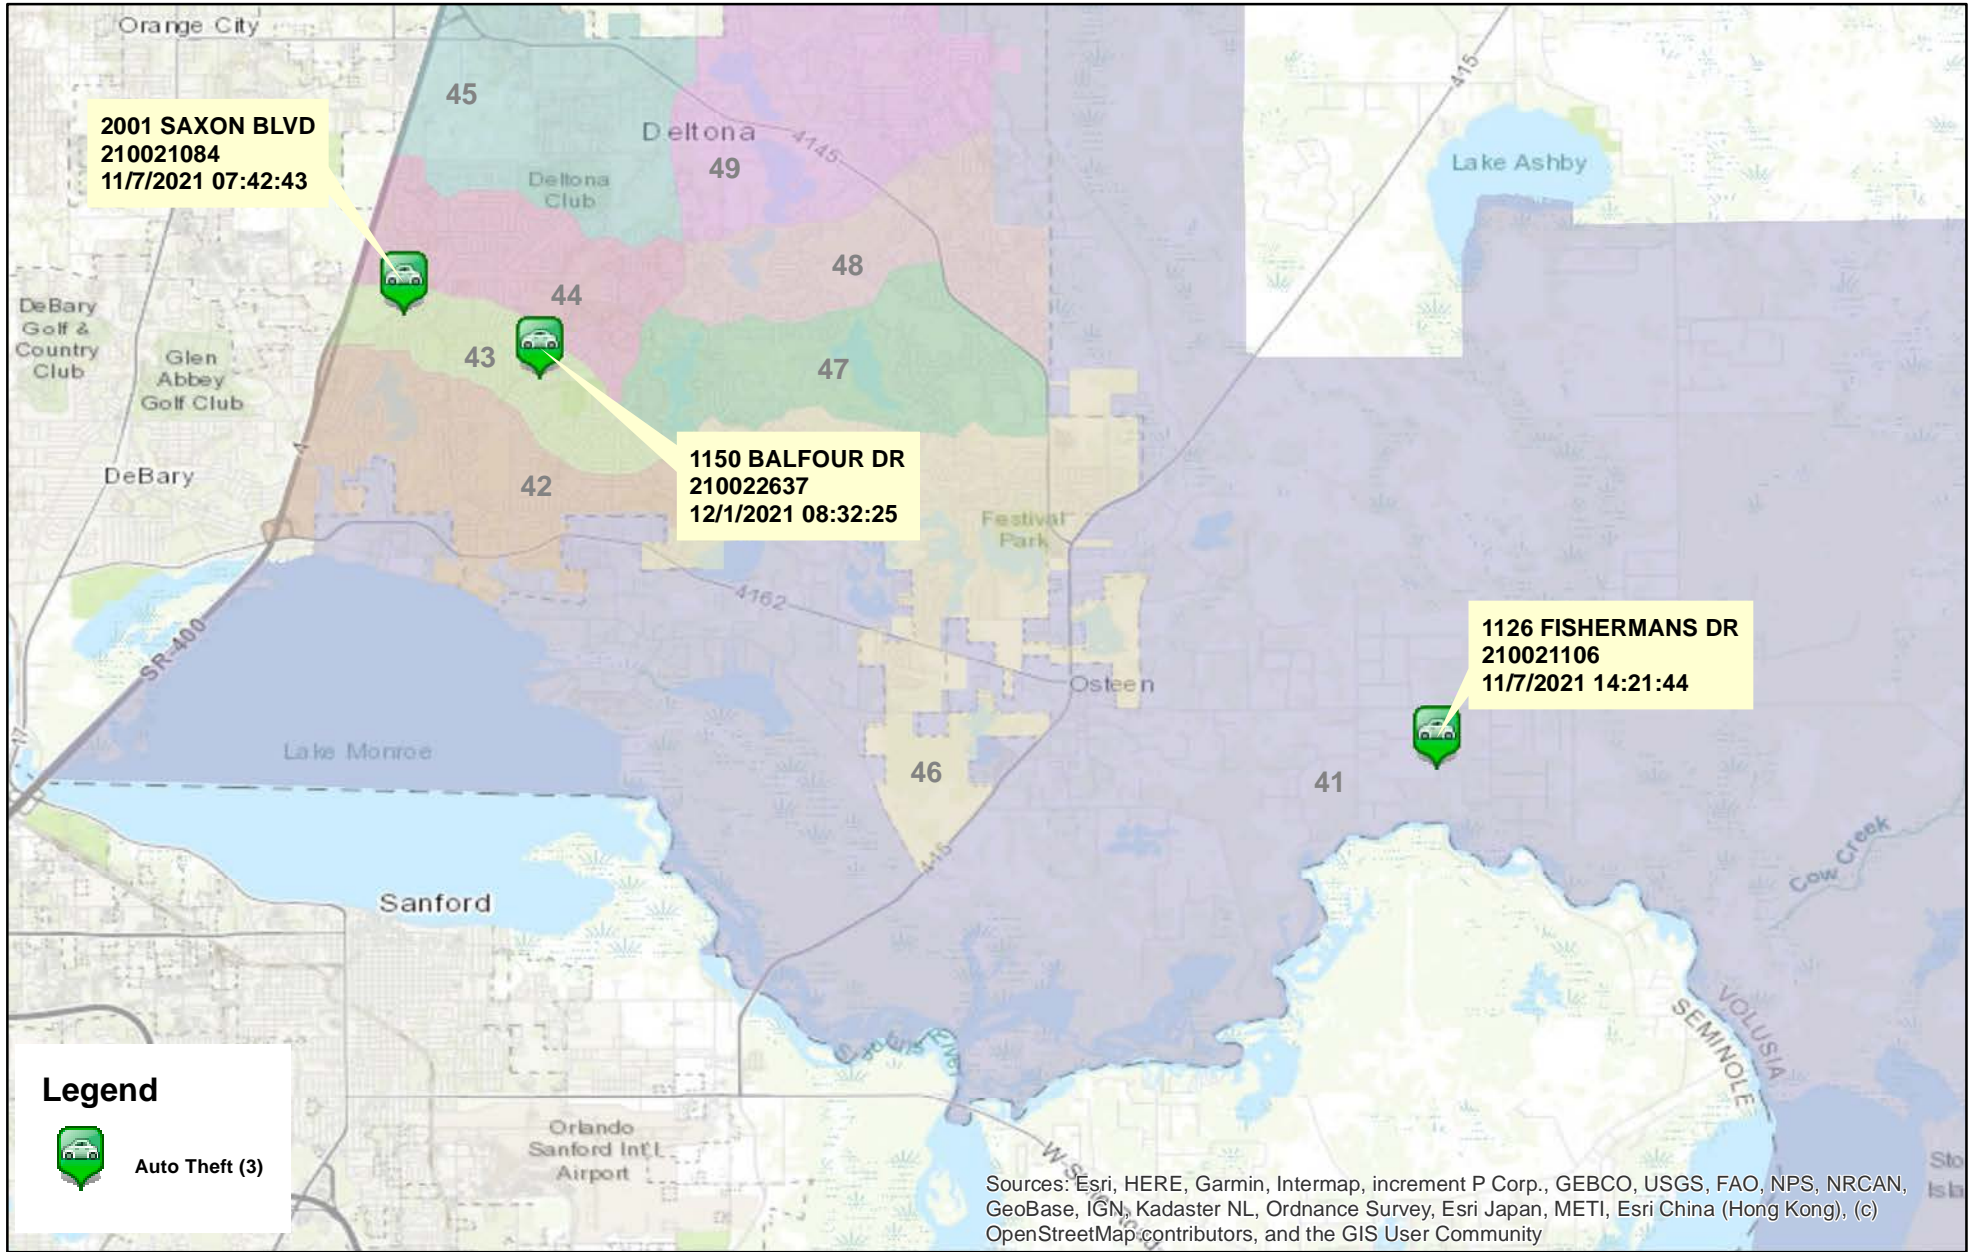

Last UCR build date: 12/6/2021 5:31:00 PM

District 4 Auto Thefts

11/07/2021 thru 12/04/2021

Legend

 Auto Theft (3)

Sources: Esri, HERE, Garmin, Intermap, increment P Corp., GEBCO, USGS, FAO, NPS, NRCAN, GeoBase, IGN, Kadaster NL, Ordnance Survey, Esri Japan, METI, Esri China (Hong Kong), (c) OpenStreetMap contributors, and the GIS User Community