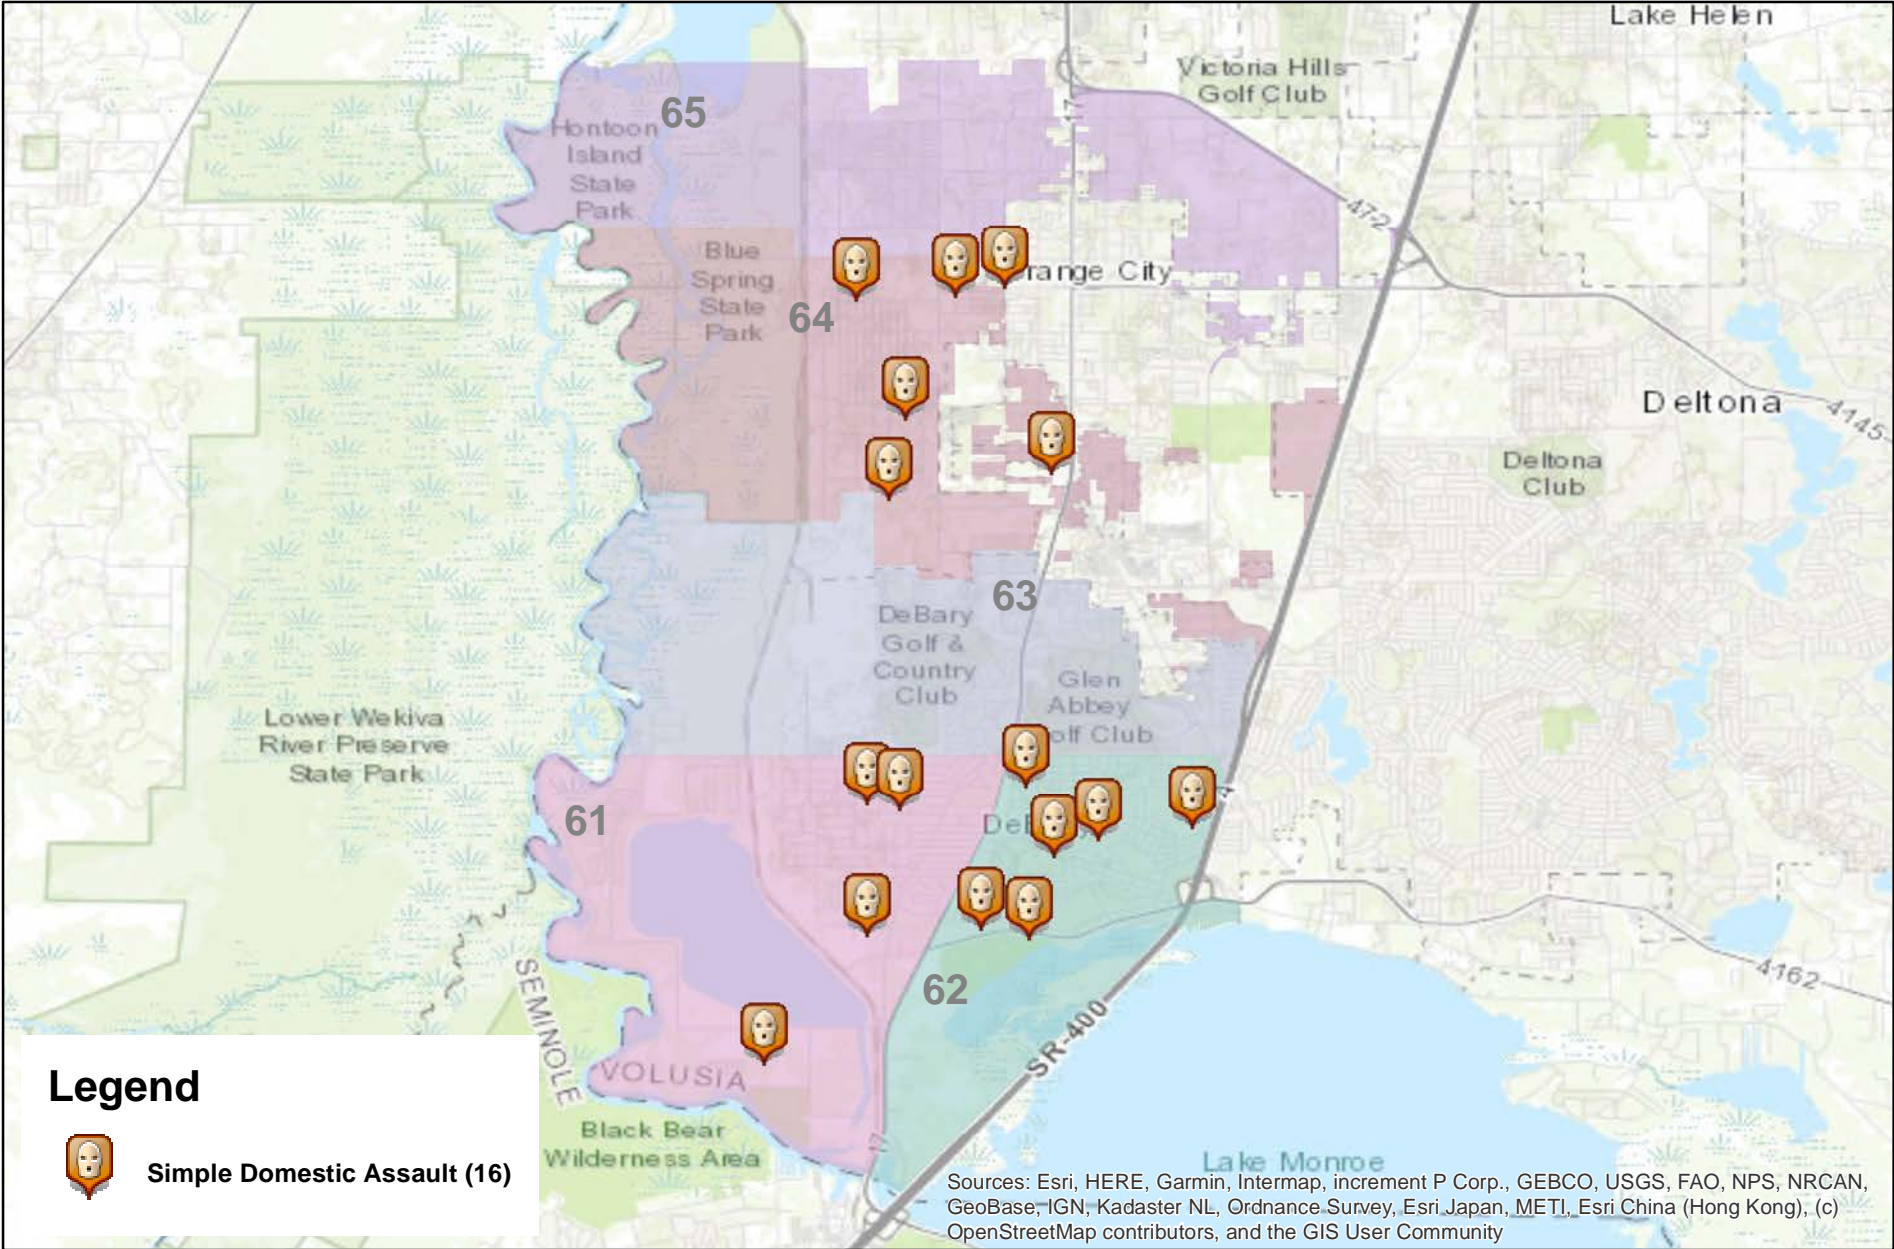

District 6 Domestic Assaults and Batteries

11/07/2021 thru 12/04/2021

Prepared by: VC Crime Center
Crime Intelligence Analyst
Volusia Sheriff's Office
Printed On: 12/7/2021

* Map reflects total number of Incidents and not total number of victims

This is not a legal document. due to address incompatibilities, some incidents may not be represented and the information on this map should not be viewed as the legal representation of property boundaries, roads, facilities. etc.