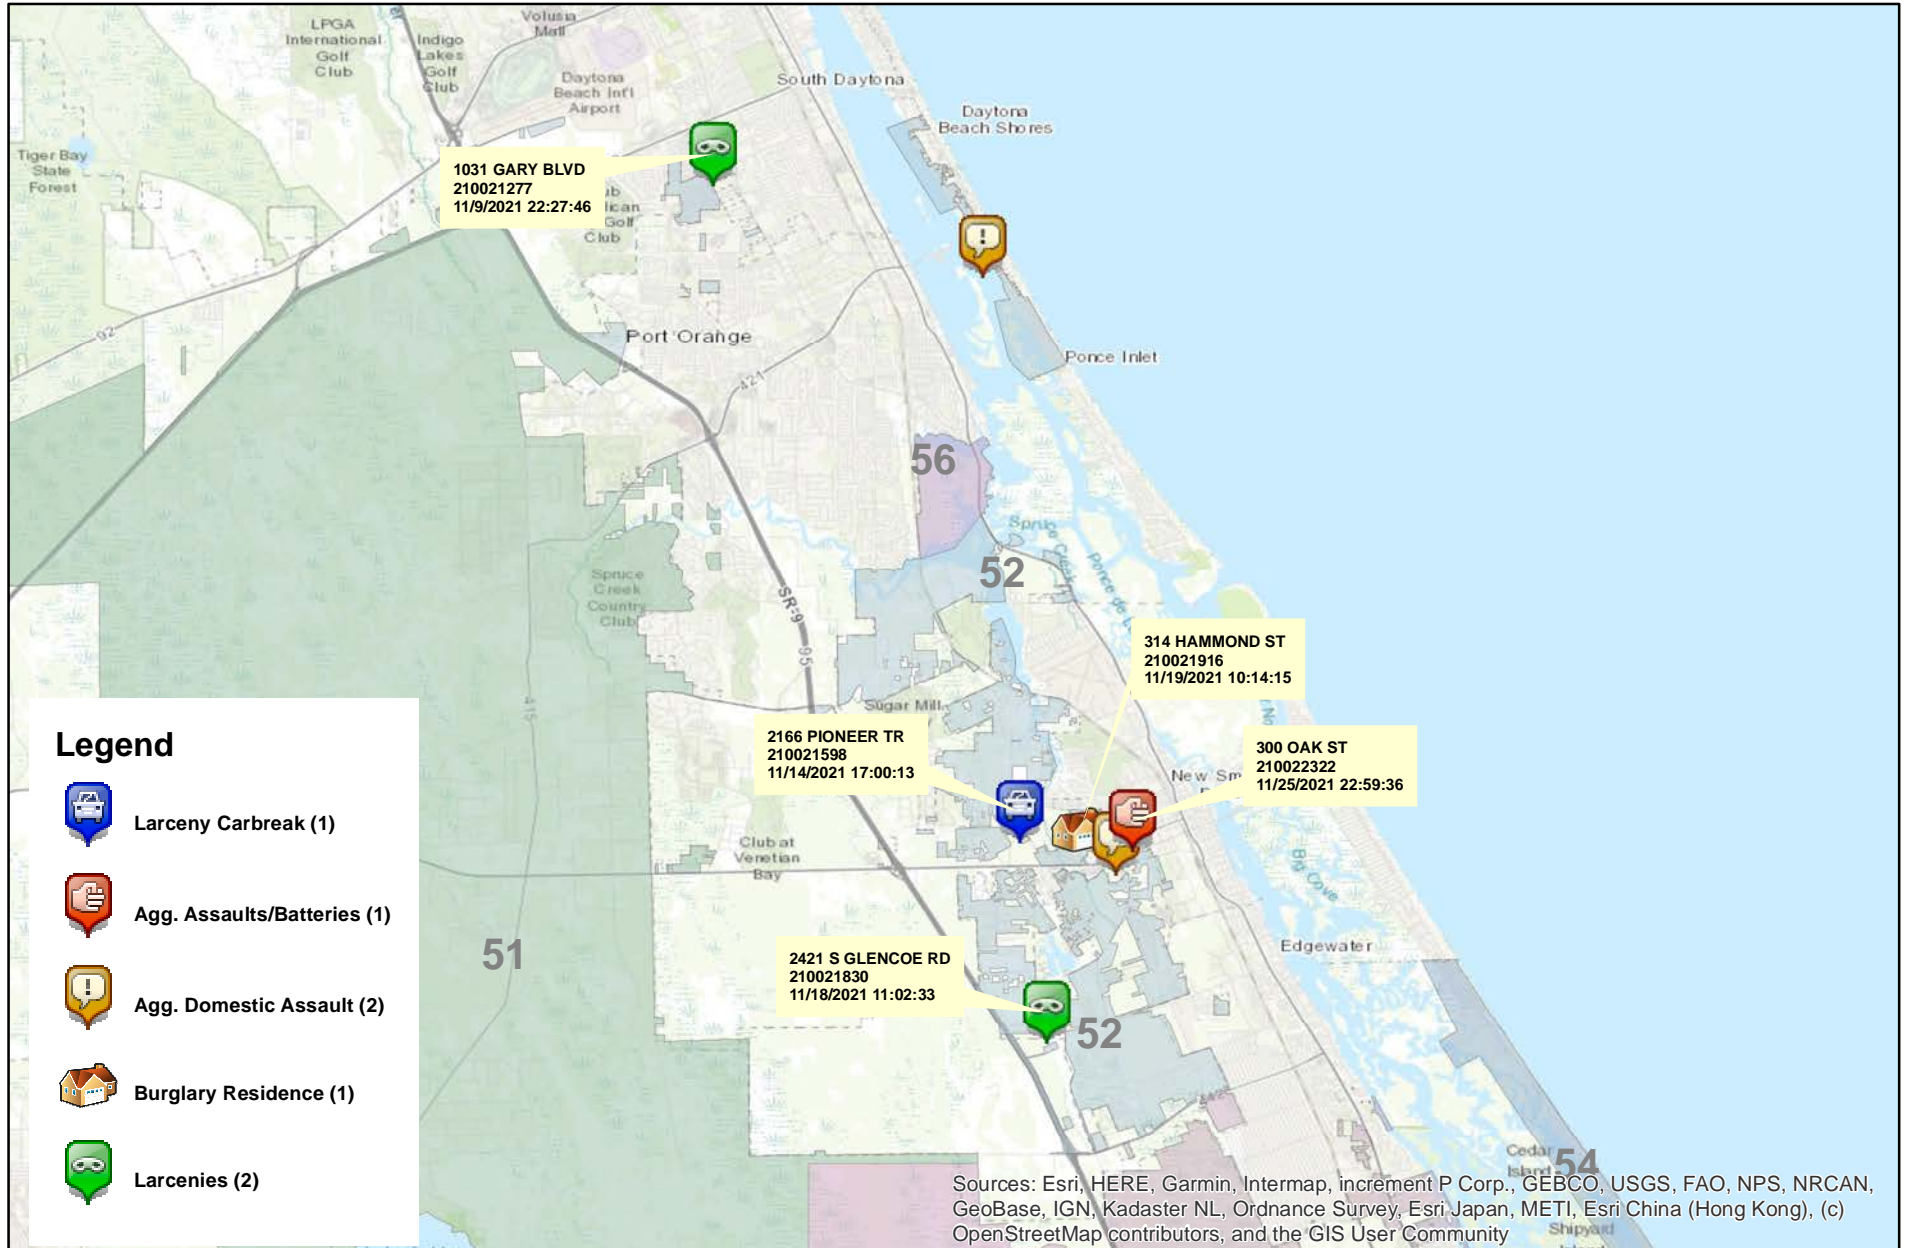

District 3 South Hot Zone 52

11/07/2021 thru 12/04/2021

Legend

- Larceny Carbreak (1)
- Agg. Assaults/Batteries (1)
- Agg. Domestic Assault (2)
- Burglary Residence (1)
- Larcenies (2)

Sources: Esri, HERE, Garmin, Intermap, increment P Corp., GEBCO, USGS, FAO, NPS, NRCAN, GeoBase, IGN, Kadaster NL, Ordnance Survey, Esri Japan, METI, Esri China (Hong Kong), (c) OpenStreetMap contributors, and the GIS User Community

Prepared by: VC Crime Center
Crime Intelligence Analyst
Volusia Sheriff's Office
Printed On: 12/7/2021

0 0.5 1 2 3 4 5 Miles
* Map reflects total number of Incidents and not total number of victims

This is not a legal document. due to address incompatibilities, some incidents may not be represented and the information on this map should not be viewed as the legal representation of property boundaries, roads, facilities. etc.