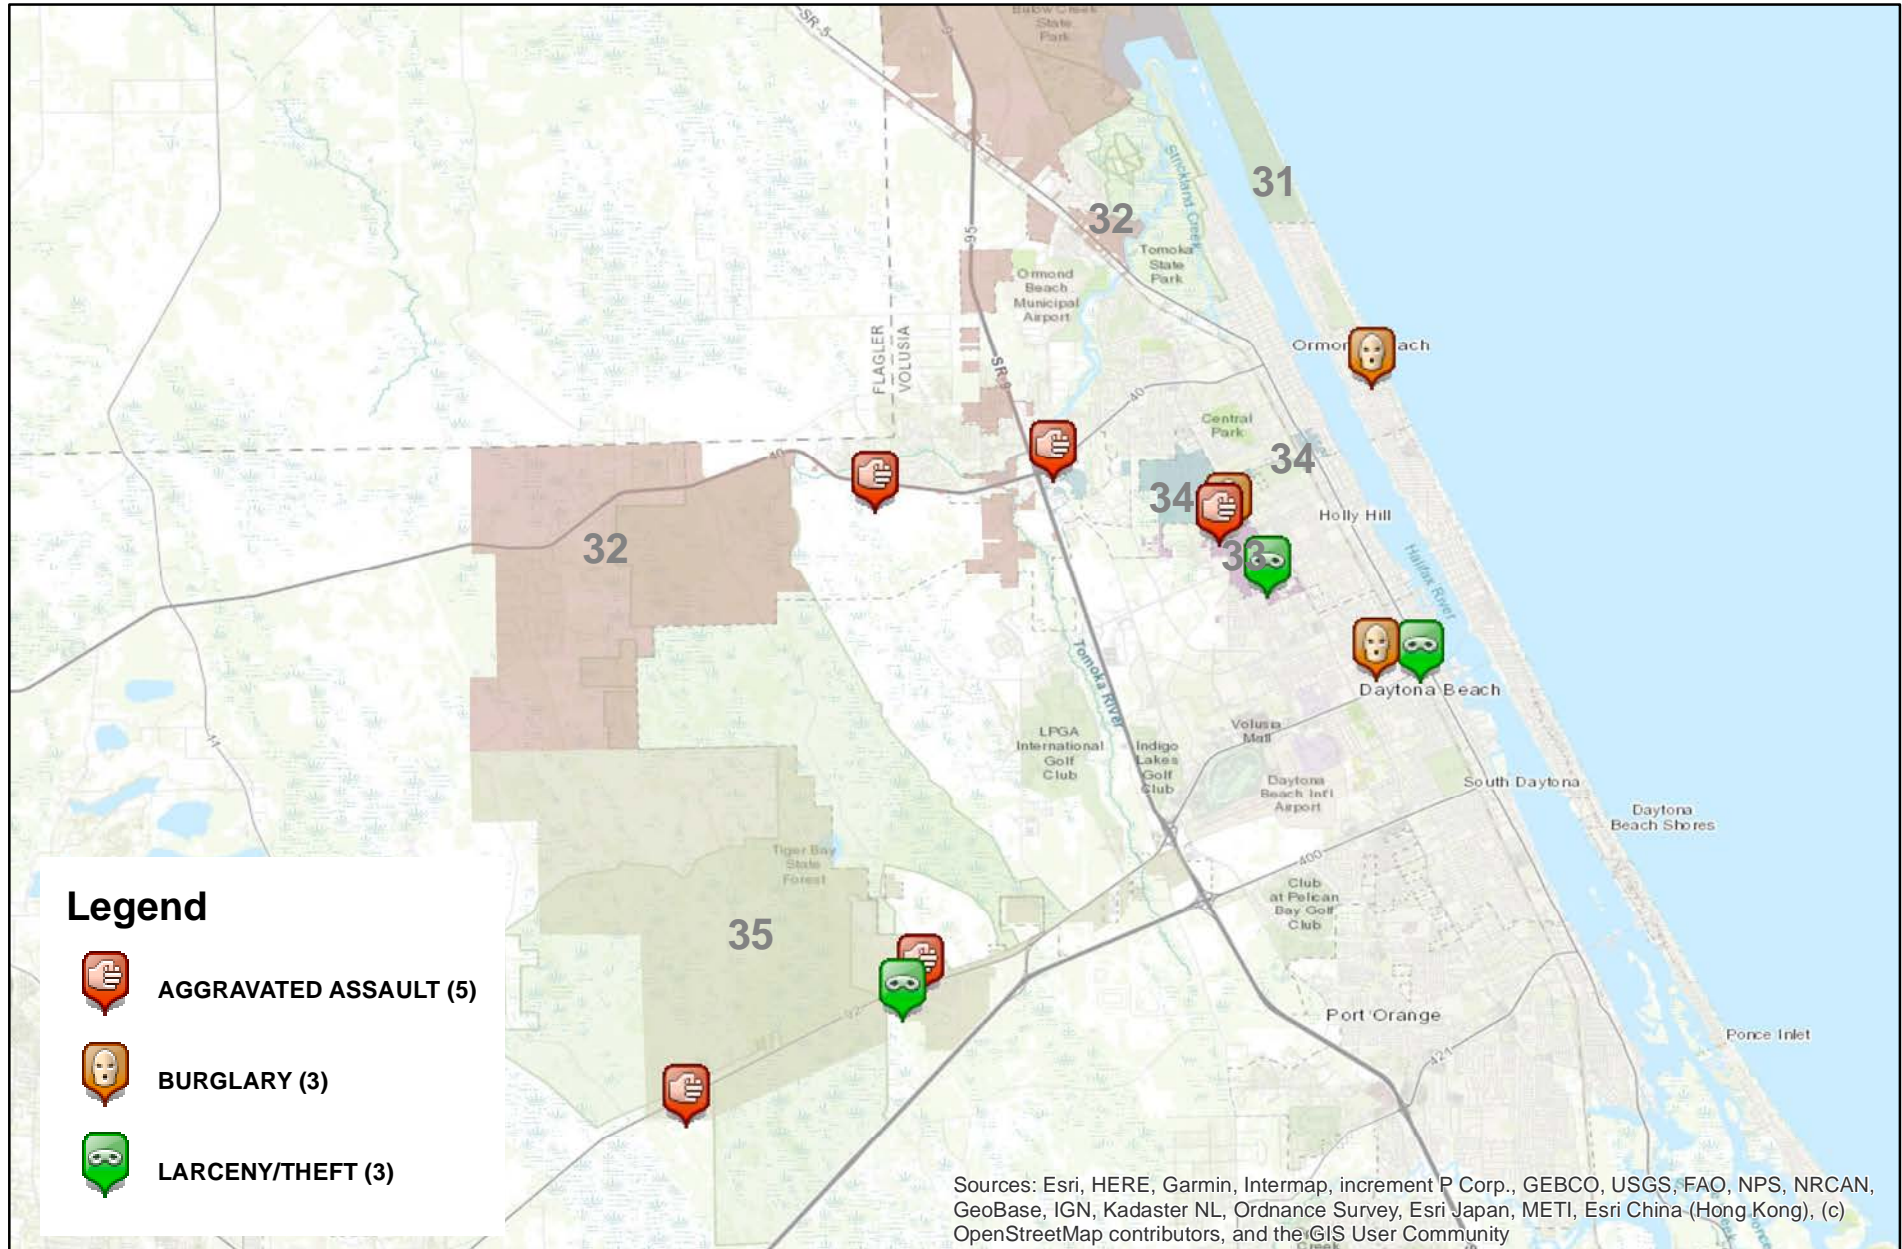

District 3 North Part 1 Arrests by Location

11/07/2021 thru 12/04/2021

Prepared by: VC Crime Center
Crime Intelligence Analyst
Volusia Sheriff's Office
Printed On: 12/7/2021

00.51 2 3 4 5 Miles
* Map reflects total number of Incidents and not total number of victims

This is not a legal document. due to address incompatibilities, some incidents may not be represented and the information on this map should not be viewed as the legal representation of property boundaries, roads, facilities. etc.