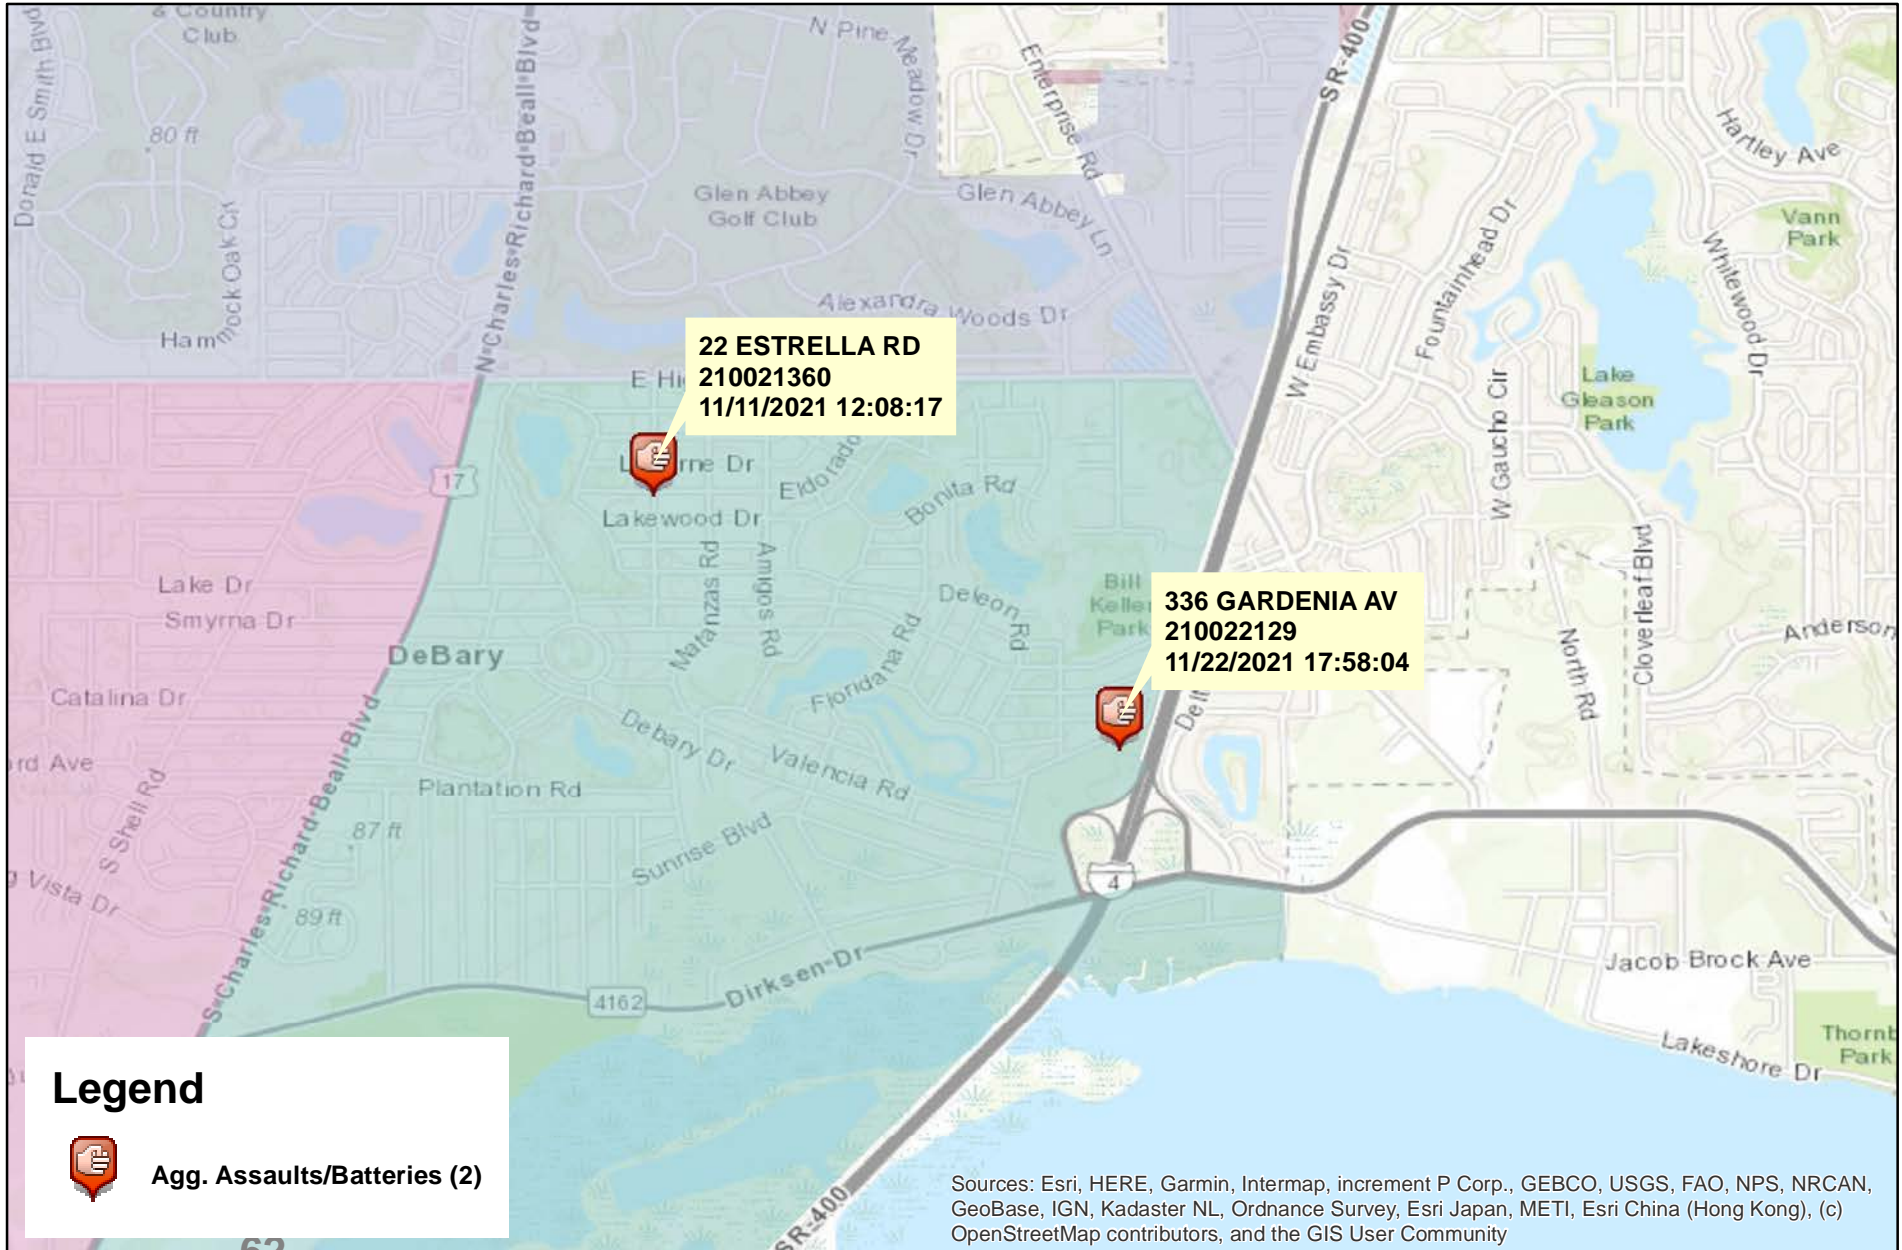

District 6 Aggravated Assaults and Batteries 11/07/2021 thru 12/04/2021

Prepared by: VC Crime Center
Crime Intelligence Analyst
Volusia Sheriff's Office
Printed On: 12/7/2021