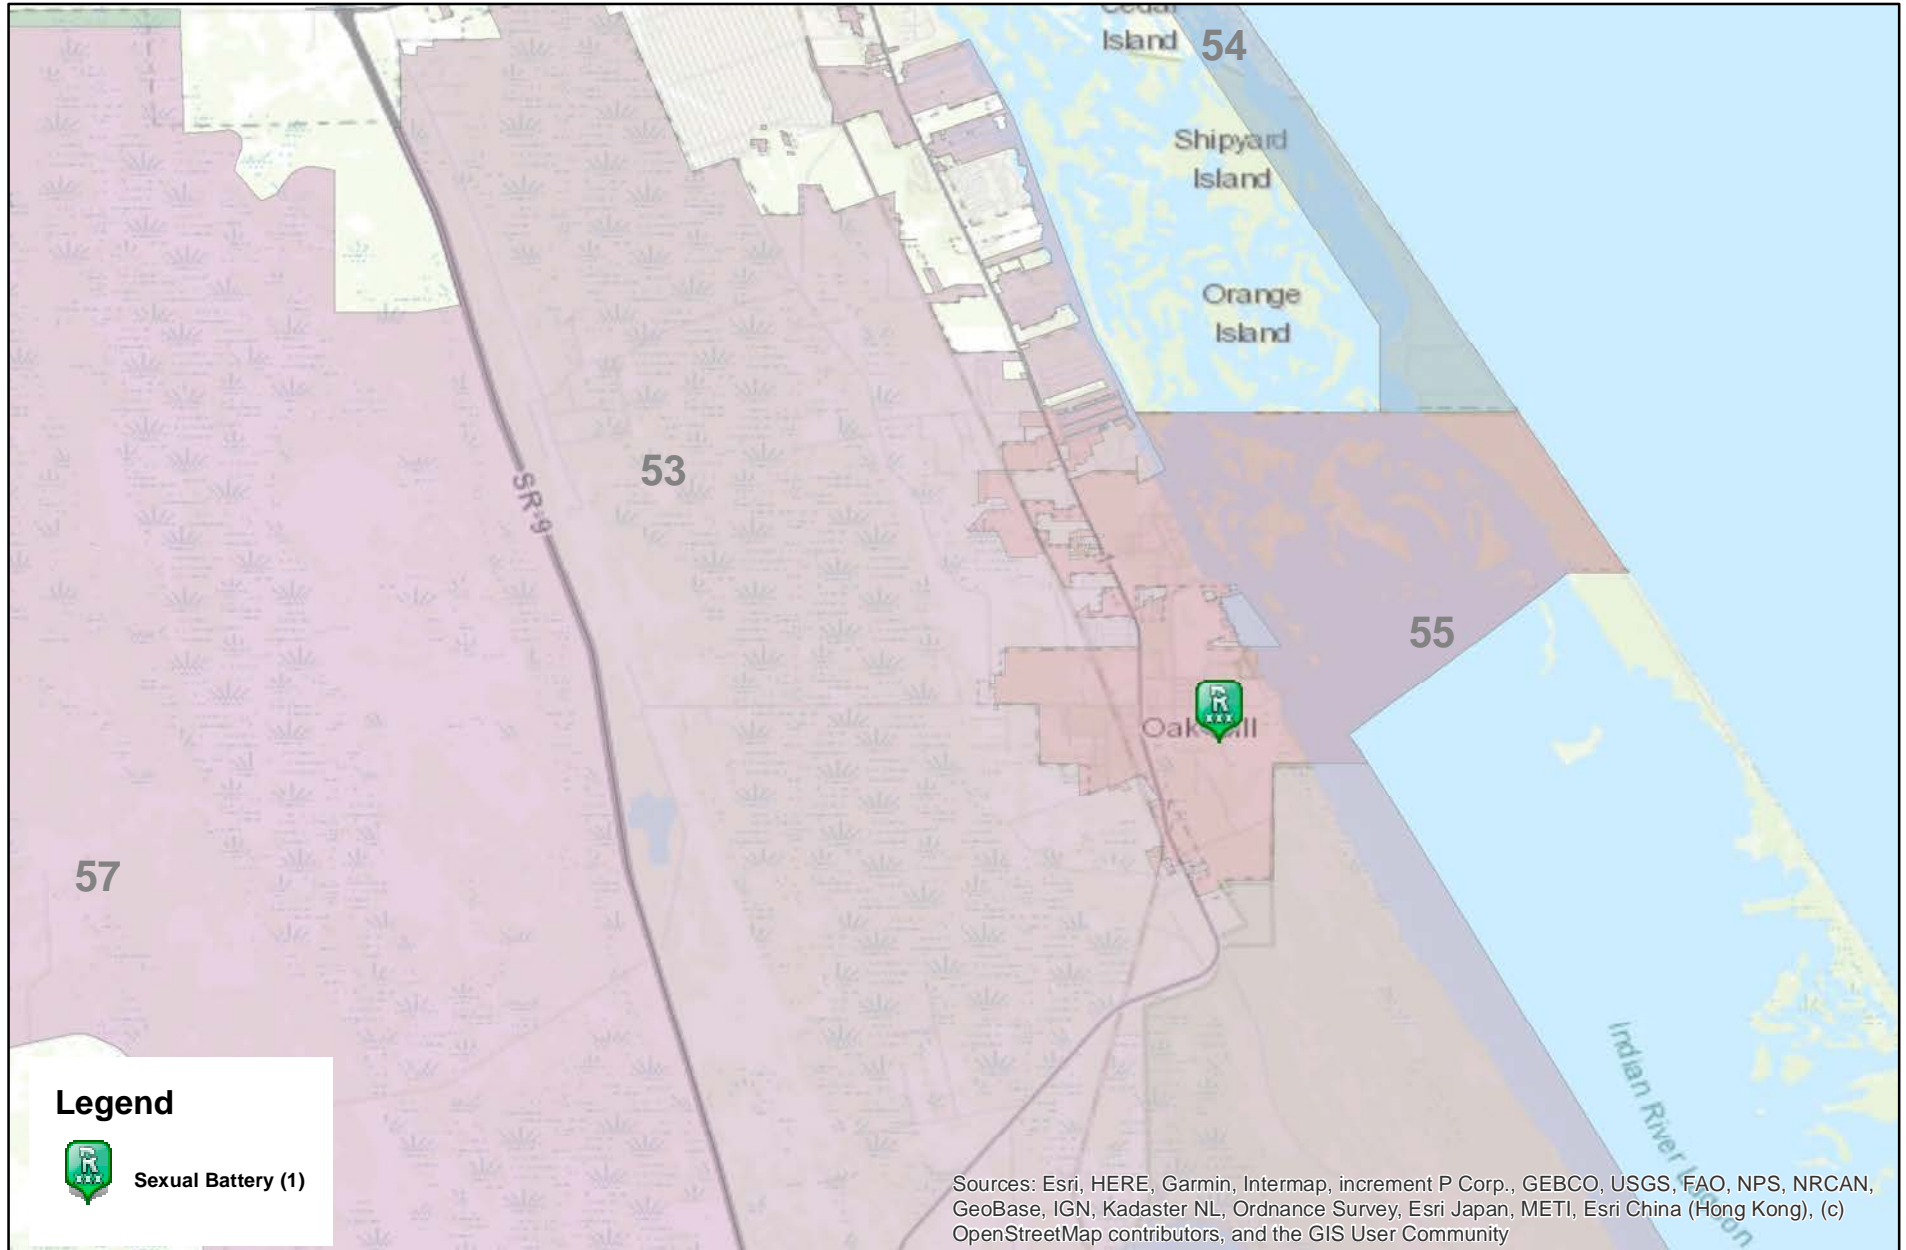

District 3 South Sexual Batteries

11/07/2021 thru 12/04/2021

Prepared by: VC Crime Center
Crime Intelligence Analyst
Volusia Sheriff's Office
Printed On: 12/7/2021

0 0.5 1 2 3 Miles
* Map reflects total number of Incidents and not total number of victims

This is not a legal document.
due to address incompatibilities, some incidents may not be represented and the information on this map should not be viewed as the legal representation of property boundaries, roads, facilities. etc.