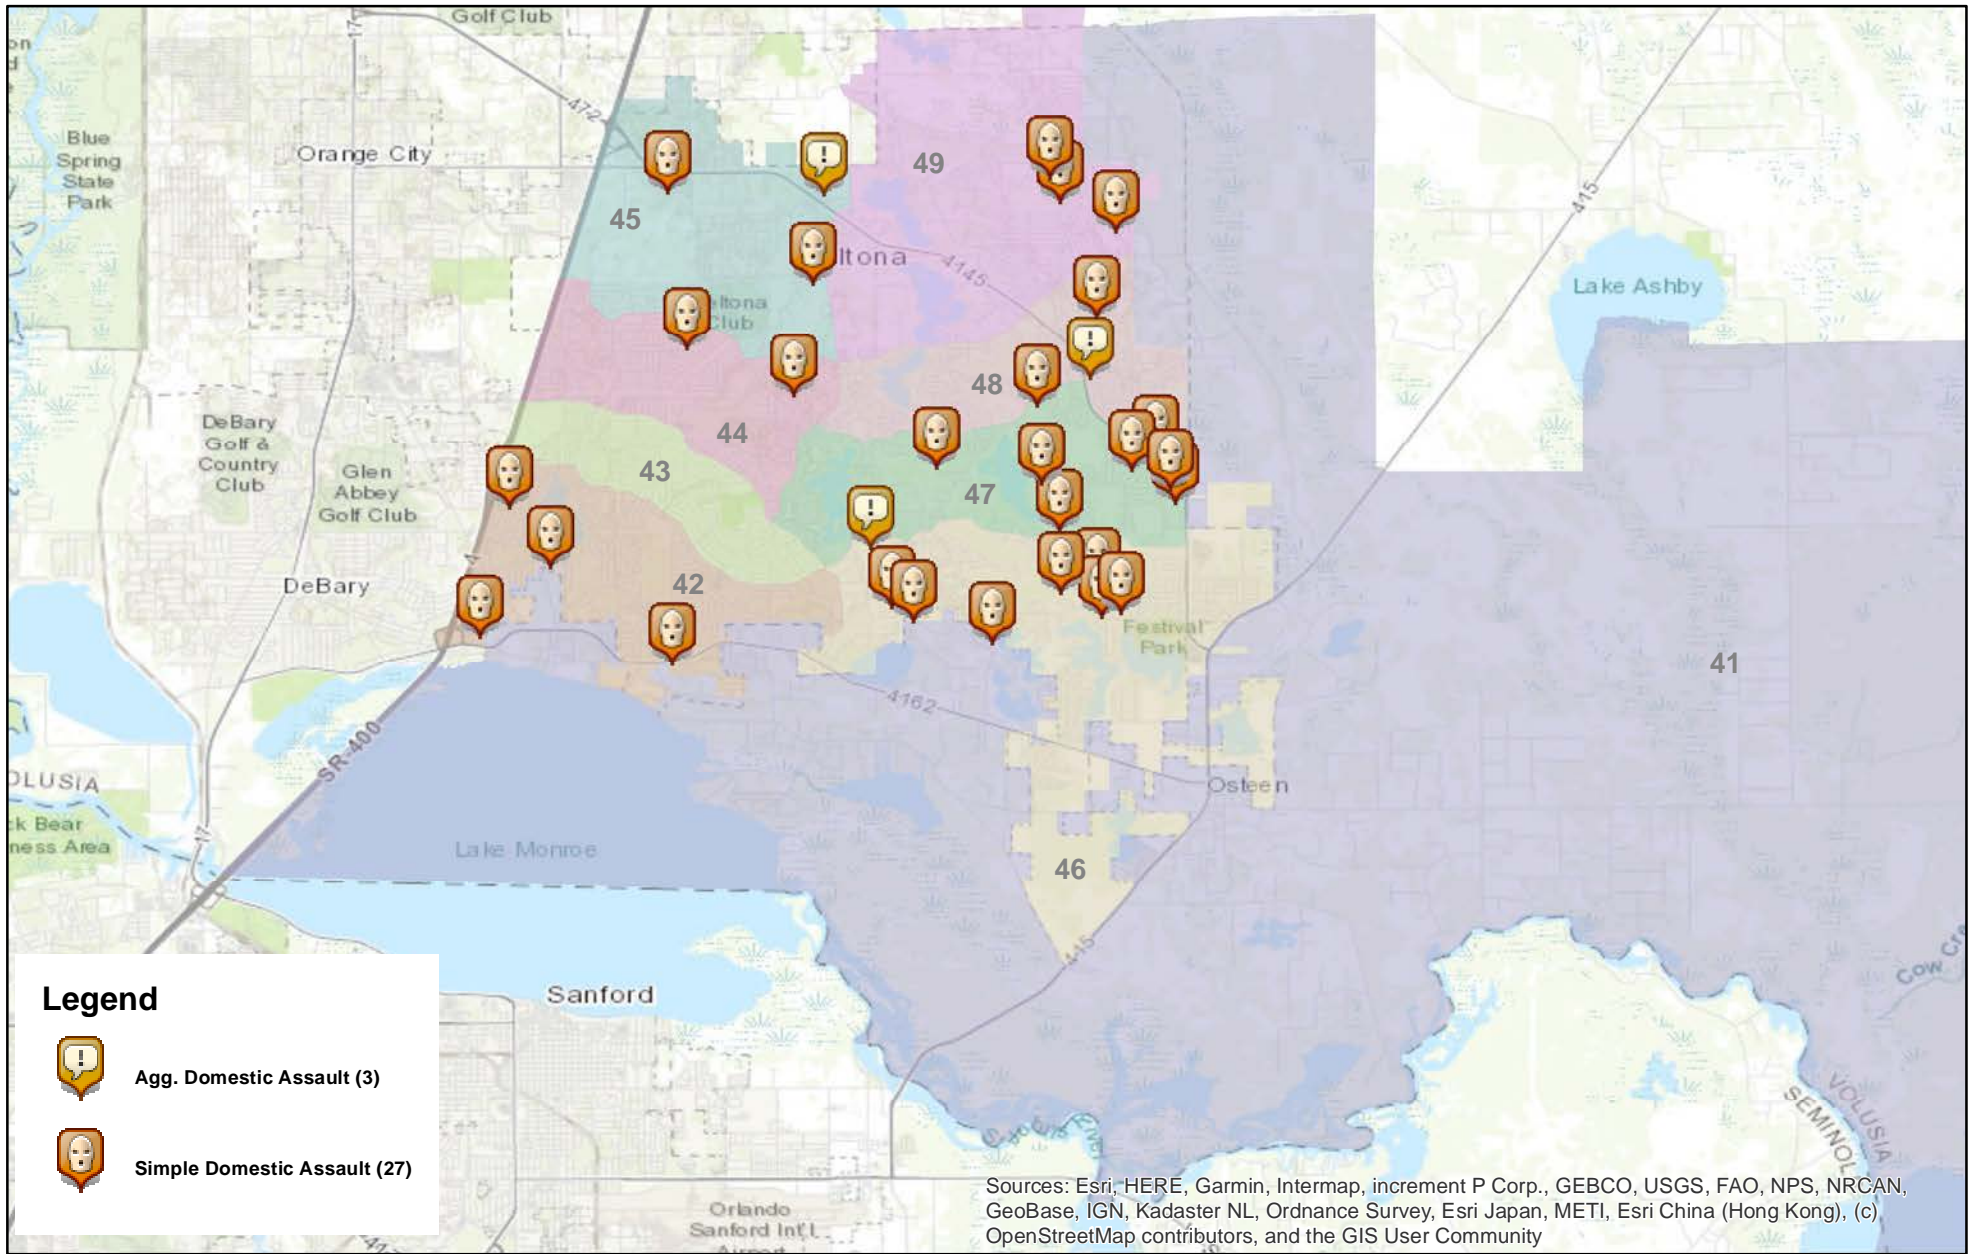

District 4 Domestic Assaults and Batteries

11/07/2021 thru 12/04/2021

Prepared by: VC Crime Center
Crime Intelligence Analyst
Volusia Sheriff's Office
Printed On: 12/7/2021

* Map reflects total number of Incidents and not total number of victims

This is not a legal document. due to address incompatibilities, some incidents may not be represented and the information on this map should not be viewed as the legal representation of property boundaries, roads, facilities. etc.