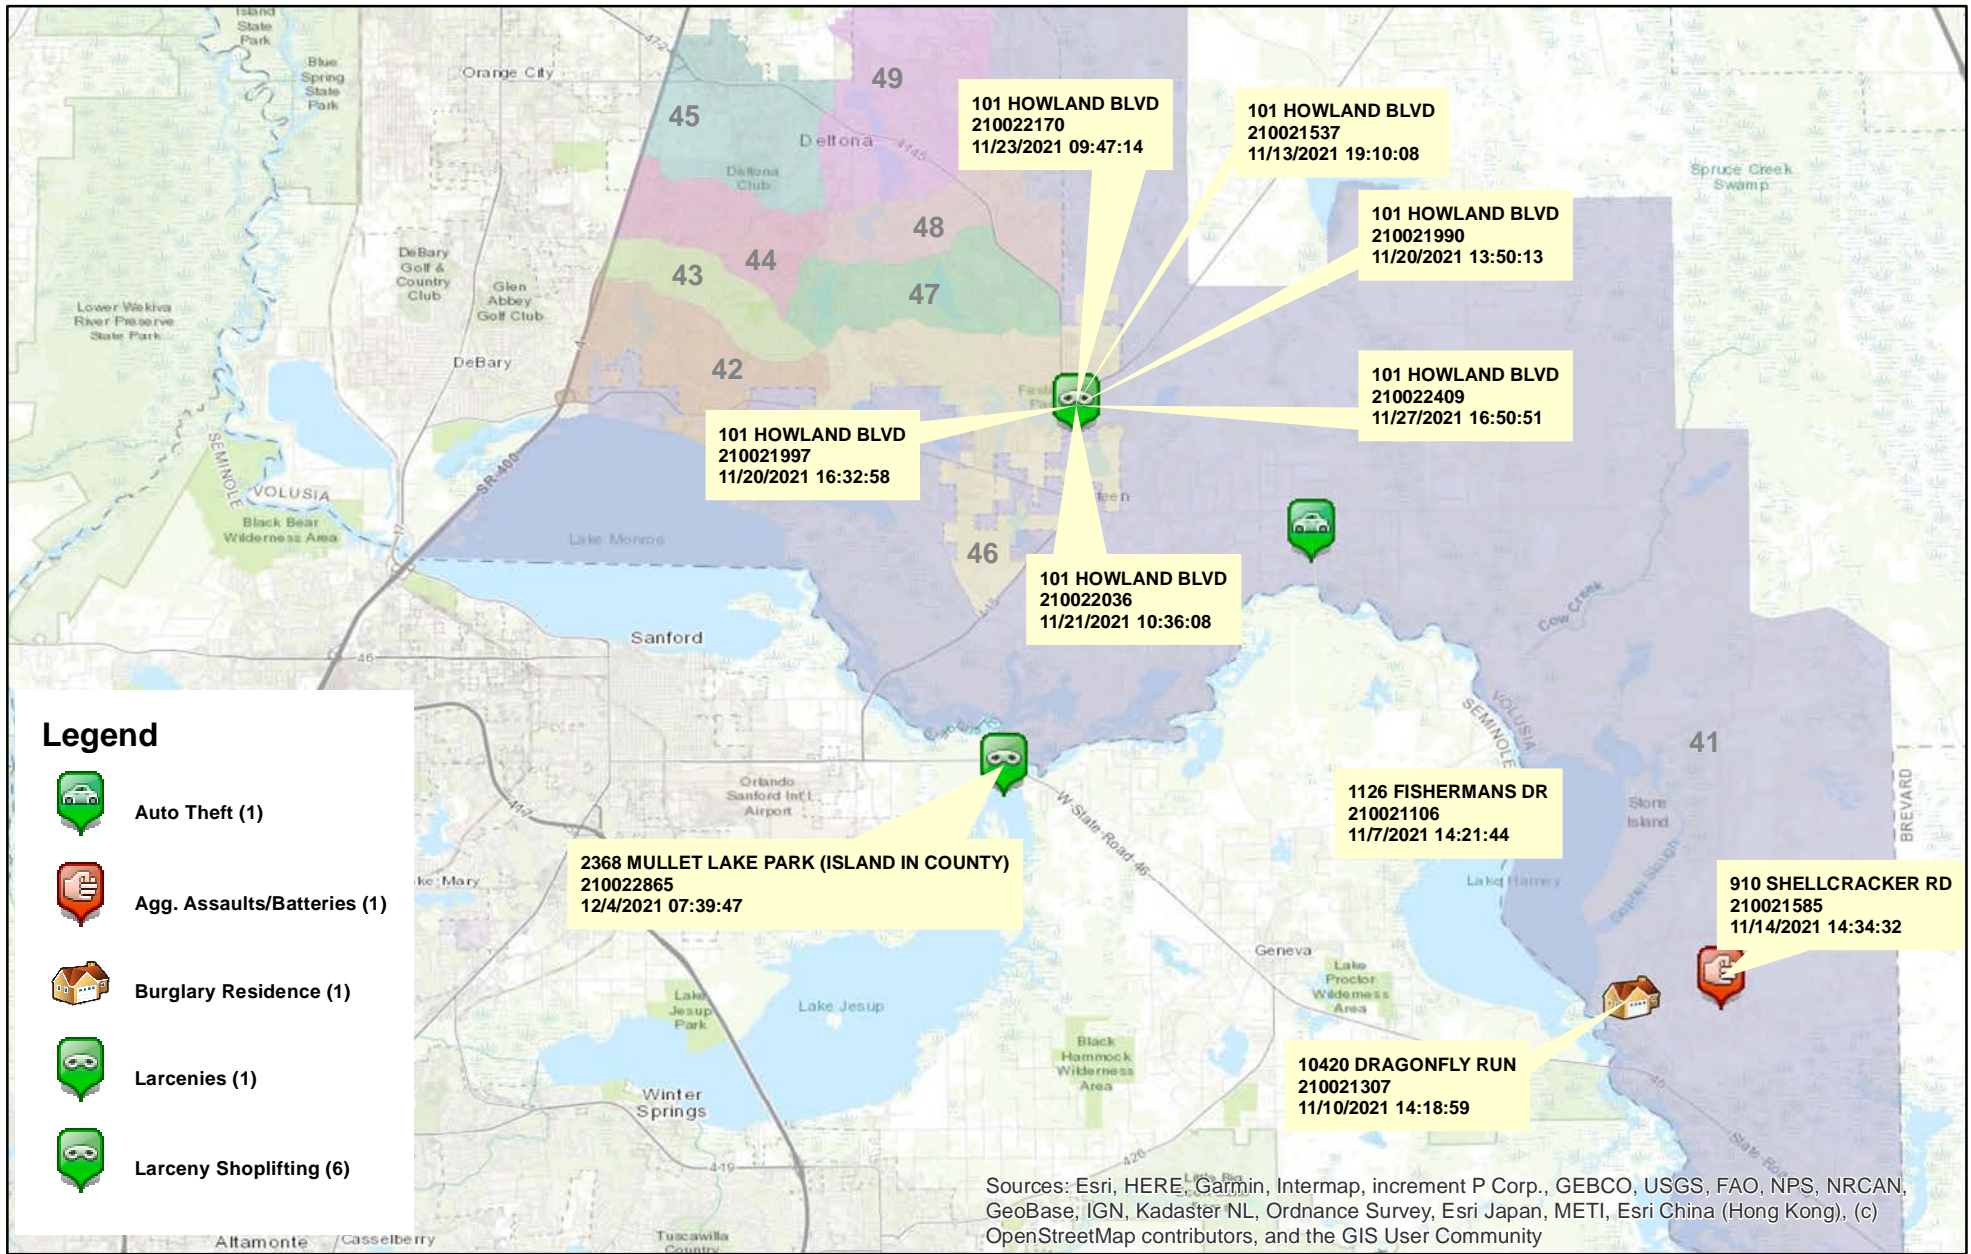

District 4 Hot Zone 41

11/07/2021 thru 12/04/2021

Prepared by: VC Crime Center
Crime Intelligence Analyst
Volusia Sheriff's Office
Printed On: 12/7/2021

* Map reflects total number of Incidents and not total number of victims

This is not a legal document. due to address incompatibilities, some incidents may not be represented and the information on this map should not be viewed as the legal representation of property boundaries, roads, facilities. etc.