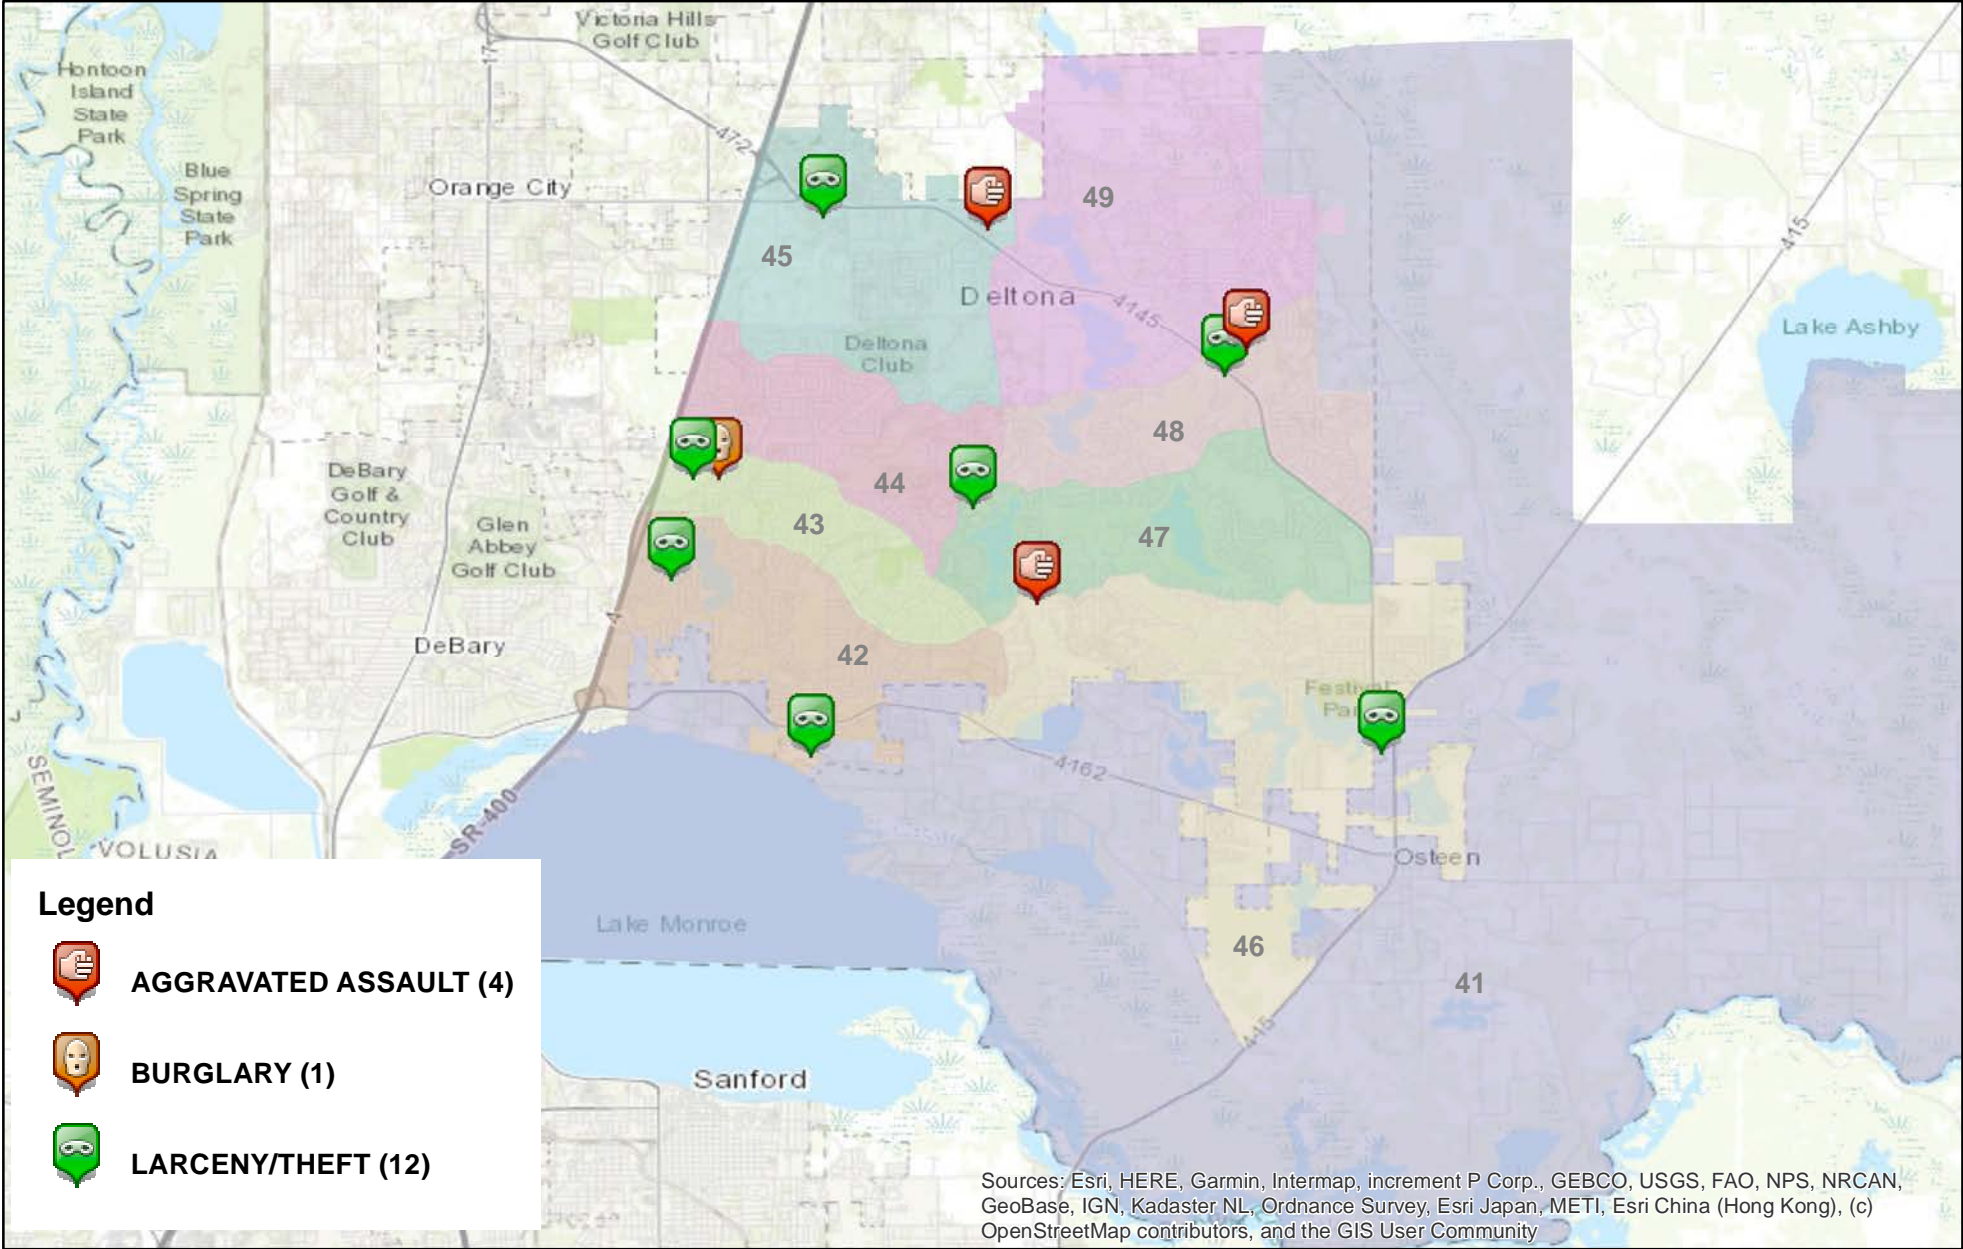

District 4 Part 1 Arrests by Location

11/07/2021 thru 12/04/2021

Prepared by: VC Crime Center
Crime Intelligence Analyst
Volusia Sheriff's Office
Printed On: 12/7/2021

* Map reflects total number of Incidents and not total number of victims

This is not a legal document. due to address incompatibilities, some incidents may not be represented and the information on this map should not be viewed as the legal representation of property boundaries, roads, facilities. etc.