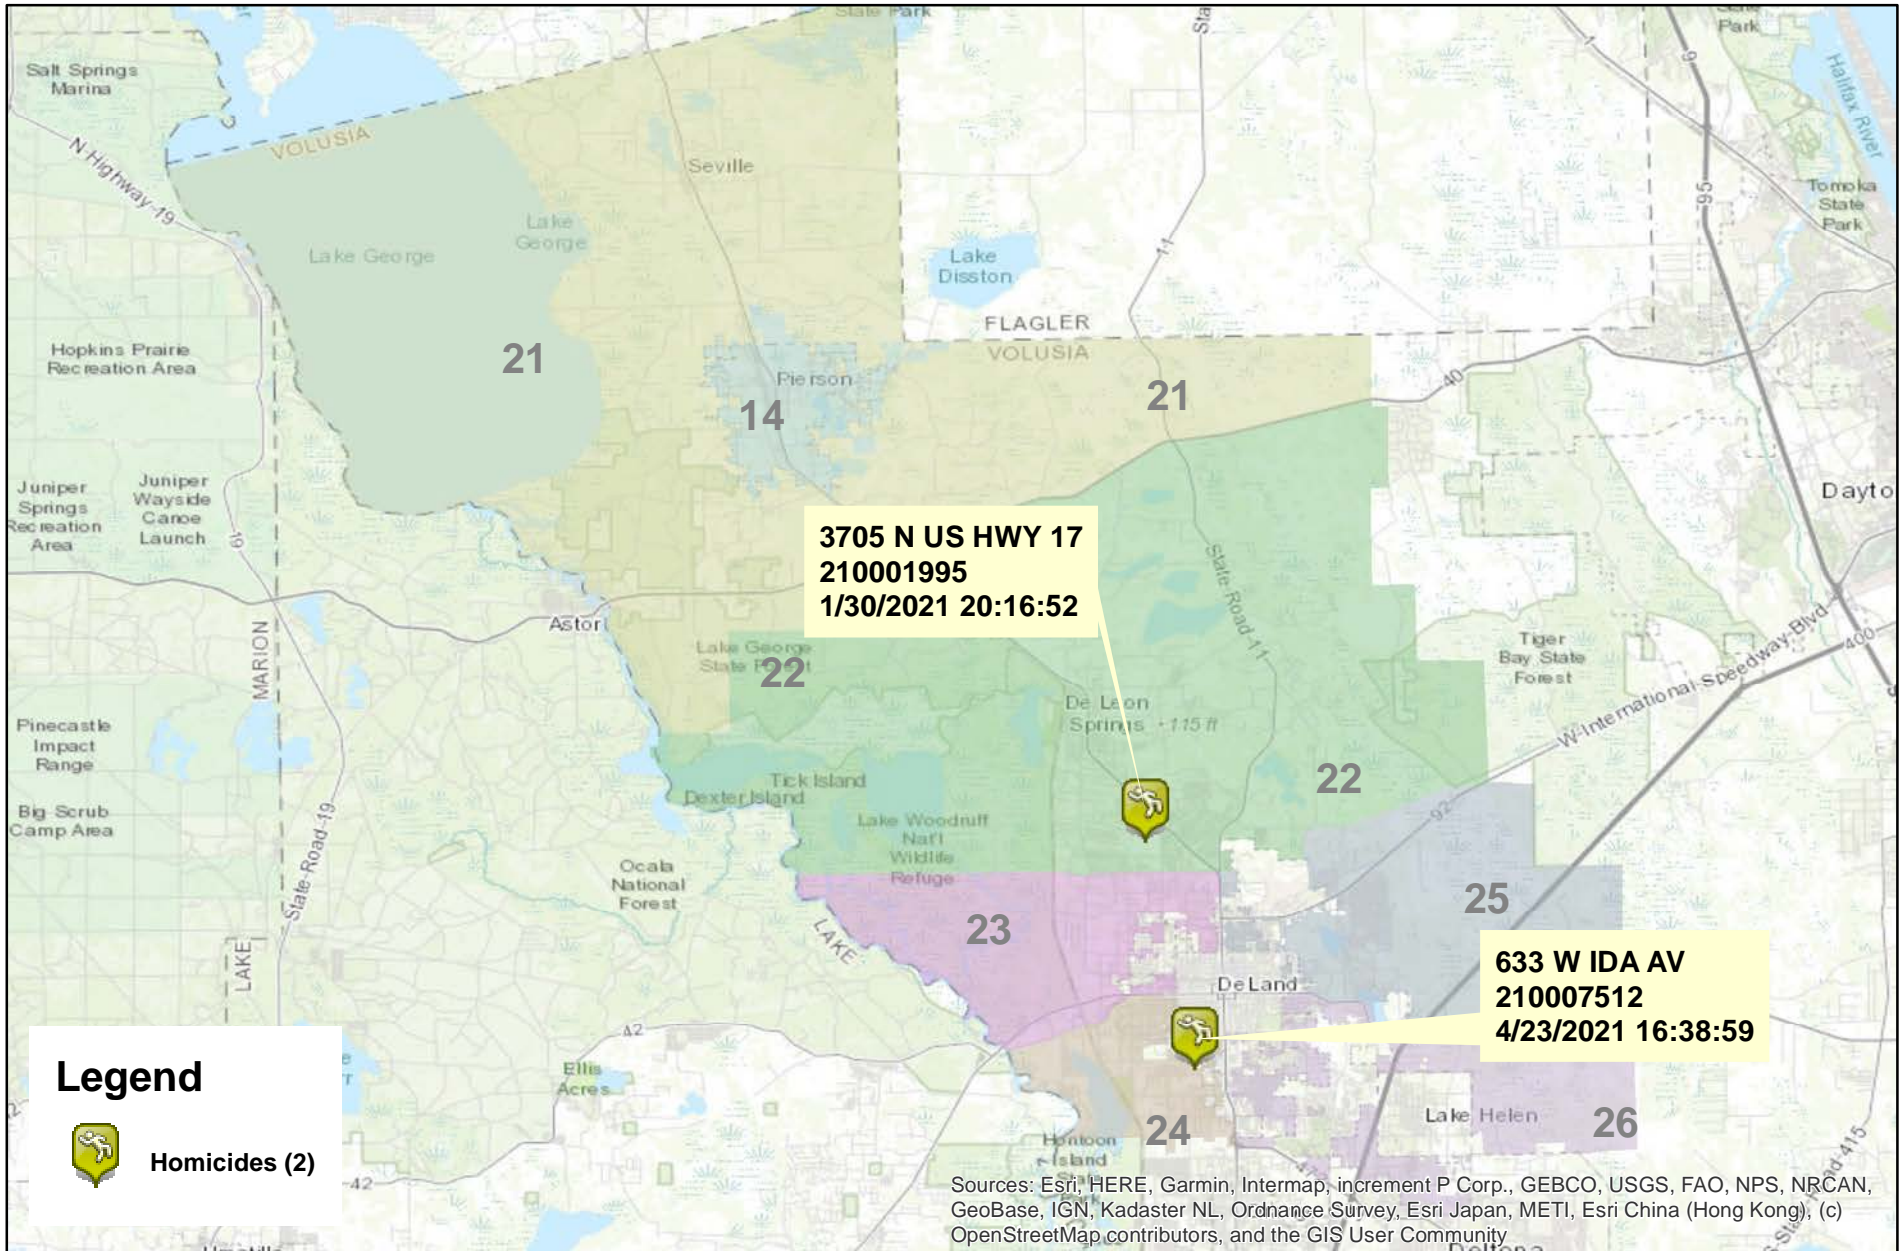

District 2 Homicides

01/01/2021 thru 12/04/2021

Legend

Homicides (2)

Sources: Esri, HERE, Garmin, Intermap, increment P Corp., GEBCO, USGS, FAO, NPS, NRCAN, GeoBase, IGN, Kadaster NL, Ordnance Survey, Esri Japan, METI, Esri China (Hong Kong), (c) OpenStreetMap contributors, and the GIS User Community

Prepared by: VC Crime Center
Crime Intelligence Analyst
Volusia Sheriff's Office
Printed On: 12/7/2021

0 1 2 4 6 8 10 Miles

* Map reflects total number of Incidents and not total number of victims

N

This is not a legal document. due to address incompatibilities, some incidents may not be represented and the information on this map should not be viewed as the legal representation of property boundaries, roads, facilities. etc.