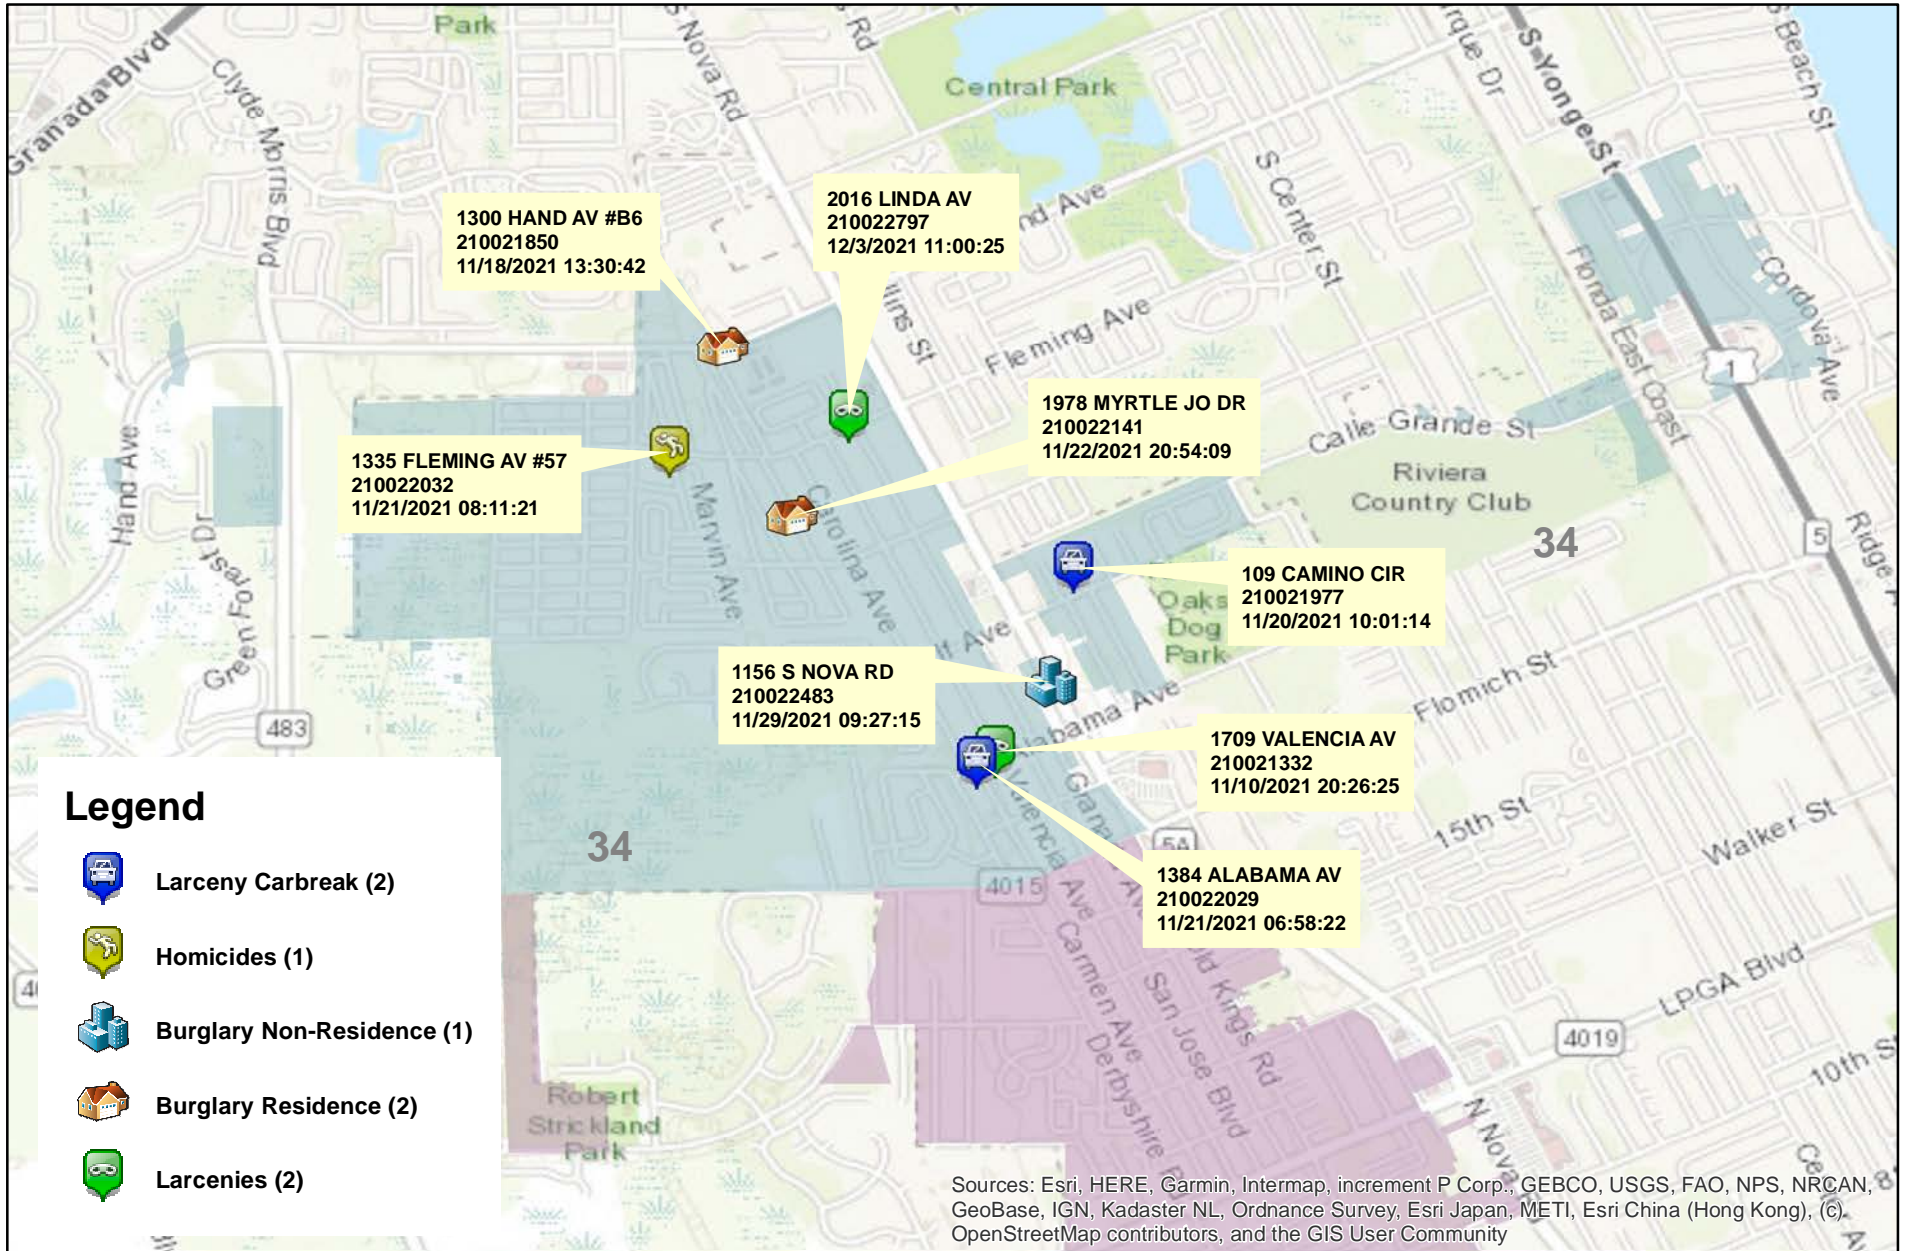

District 3 North Hot Zone 34

11/07/2021 thru 12/04/2021

Prepared by: VC Crime Center
Crime Intelligence Analyst
Volusia Sheriff's Office
Printed On: 12/7/2021

0 0.45 0.9 Miles
* Map reflects total number of Incidents and not total number of victims

This is not a legal document. due to address incompatibilities, some incidents may not be represented and the information on this map should not be viewed as the legal representation of property boundaries, roads, facilities. etc.