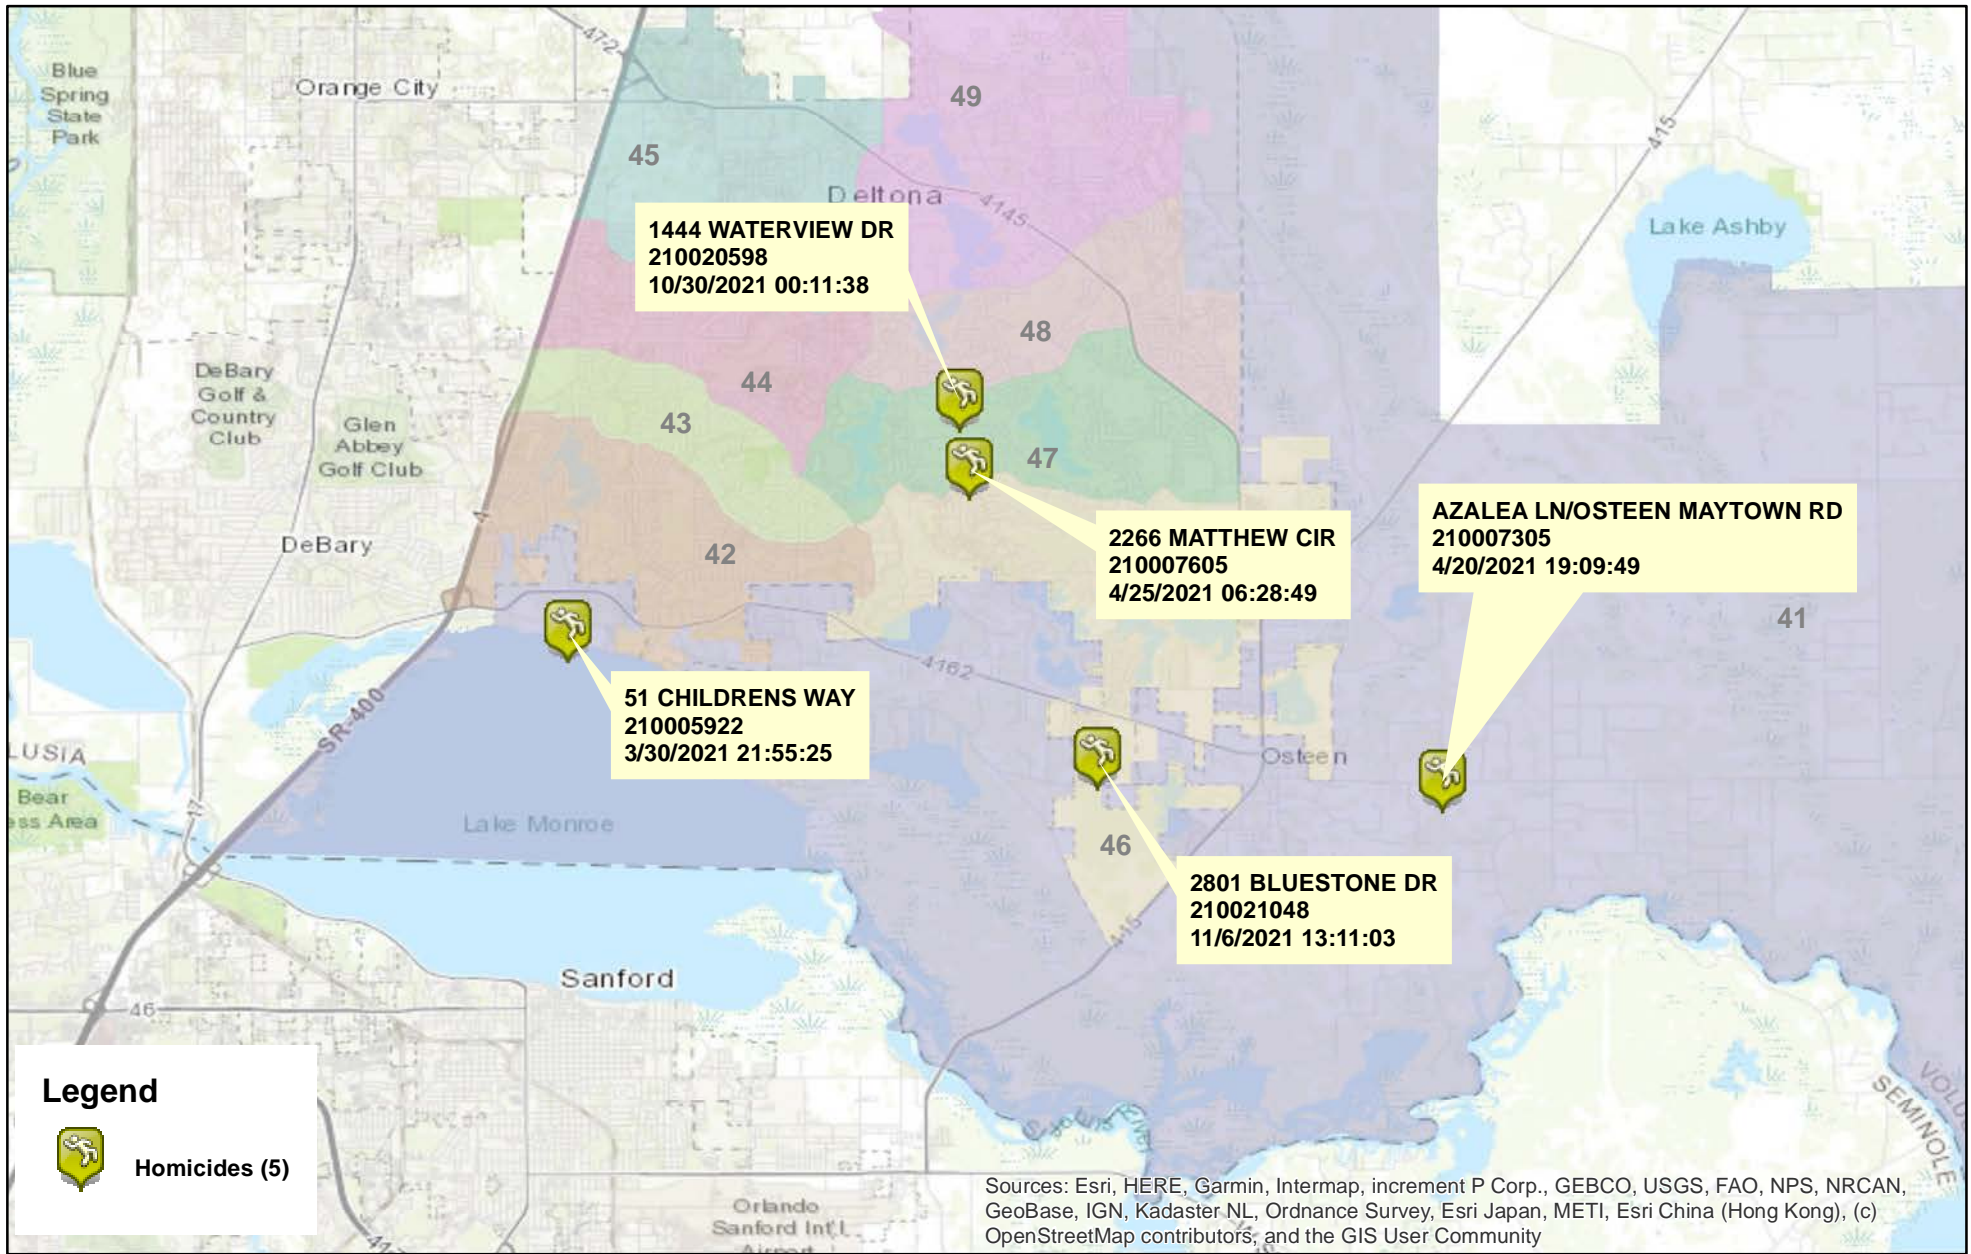

District 4 Homicides

01/01/2021 thru 12/04/2021

Prepared by: VC Crime Center
Crime Intelligence Analyst
Volusia Sheriff's Office
Printed On: 12/7/2021

* Map reflects total number of Incidents and not total number of victims

This is not a legal document. due to address incompatibilities, some incidents may not be represented and the information on this map should not be viewed as the legal representation of property boundaries, roads, facilities. etc.