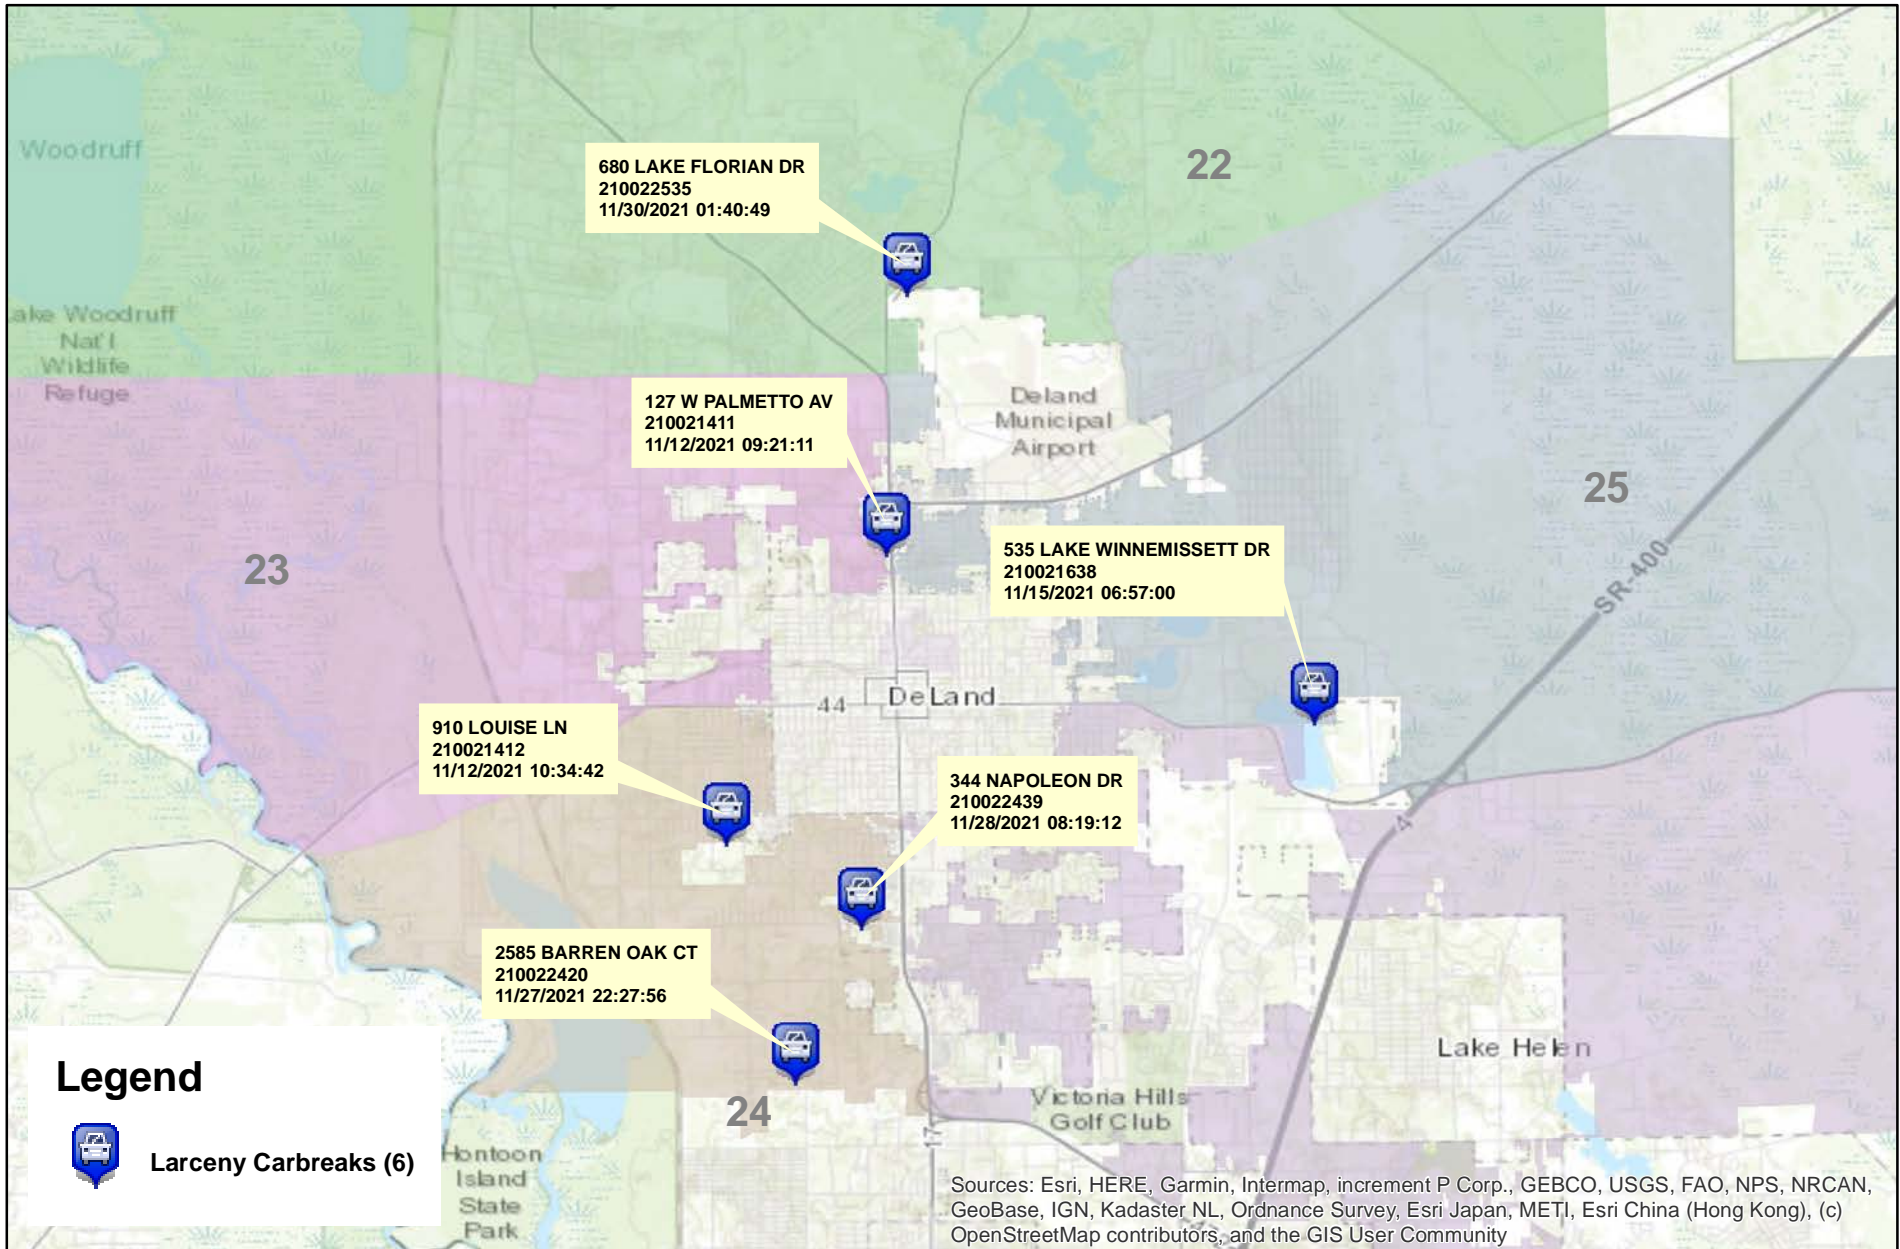

District 2 Larceny Carbreaks 11/07/2021 thru 12/04/2021

Legend

Larceny Carbreaks (6)

Sources: Esri, HERE, Garmin, Intermap, increment P Corp., GEBCO, USGS, FAO, NPS, NRCAN, GeoBase, IGN, Kadaster NL, Ordnance Survey, Esri Japan, METI, Esri China (Hong Kong), (c) OpenStreetMap contributors, and the GIS User Community

Prepared by: VC Crime Center
Crime Intelligence Analyst
Volusia Sheriff's Office
Printed On: 12/7/2021

0 0.5 1 2 3 4 Miles
* Map reflects total number of Incidents and not total number of victims

This is not a legal document. due to address incompatibilities, some incidents may not be represented and the information on this map should not be viewed as the legal representation of property boundaries, roads, facilities. etc.