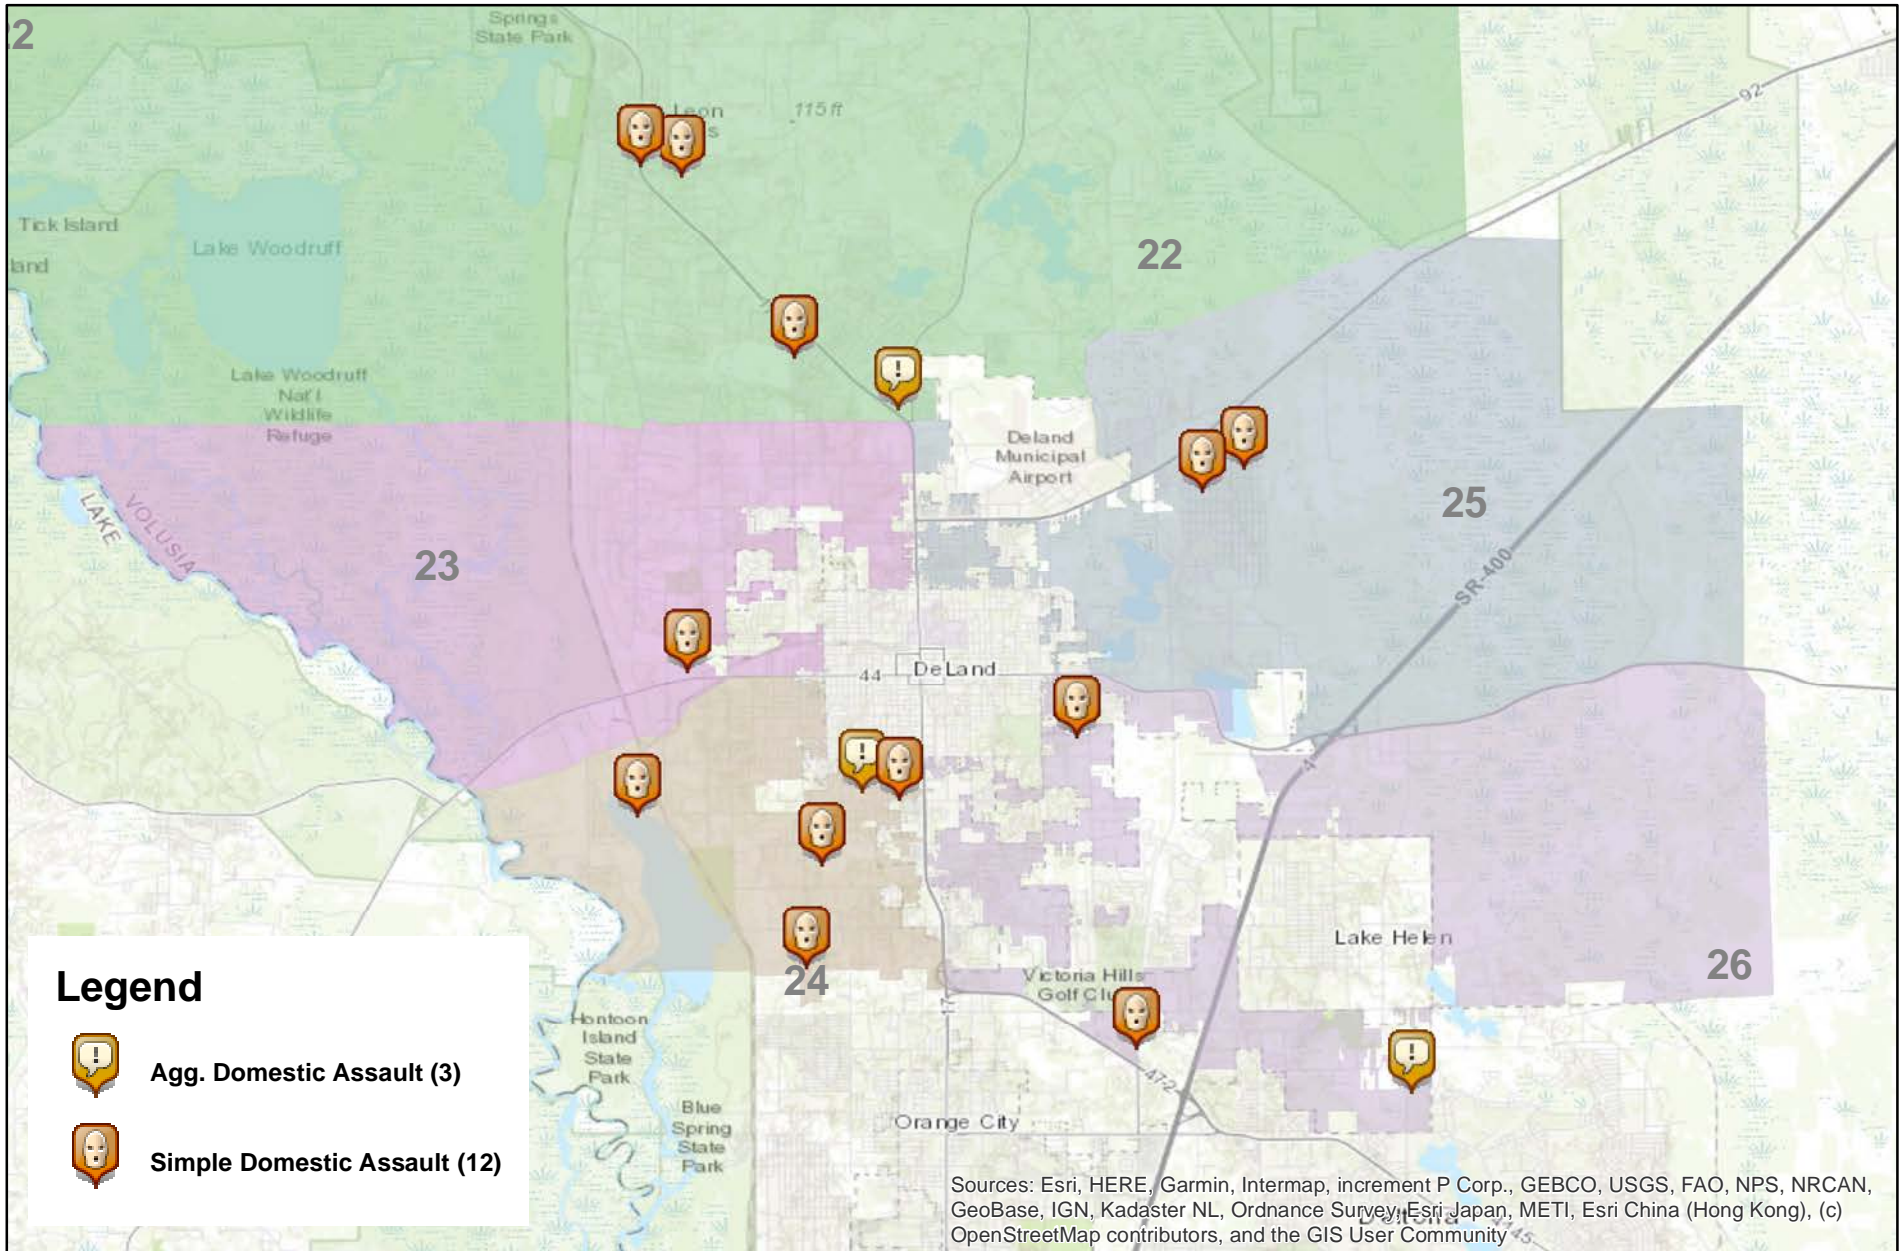

District 2 Domestic Assaults and Batteries

11/07/2021 thru 12/04/2021

Prepared by: VC Crime Center
Crime Intelligence Analyst
Volusia Sheriff's Office
Printed On: 12/7/2021

0 0.5 1 2 3 4 5 Miles
* Map reflects total number of Incidents and not total number of victims

This is not a legal document. due to address incompatibilities, some incidents may not be represented and the information on this map should not be viewed as the legal representation of property boundaries, roads, facilities. etc.