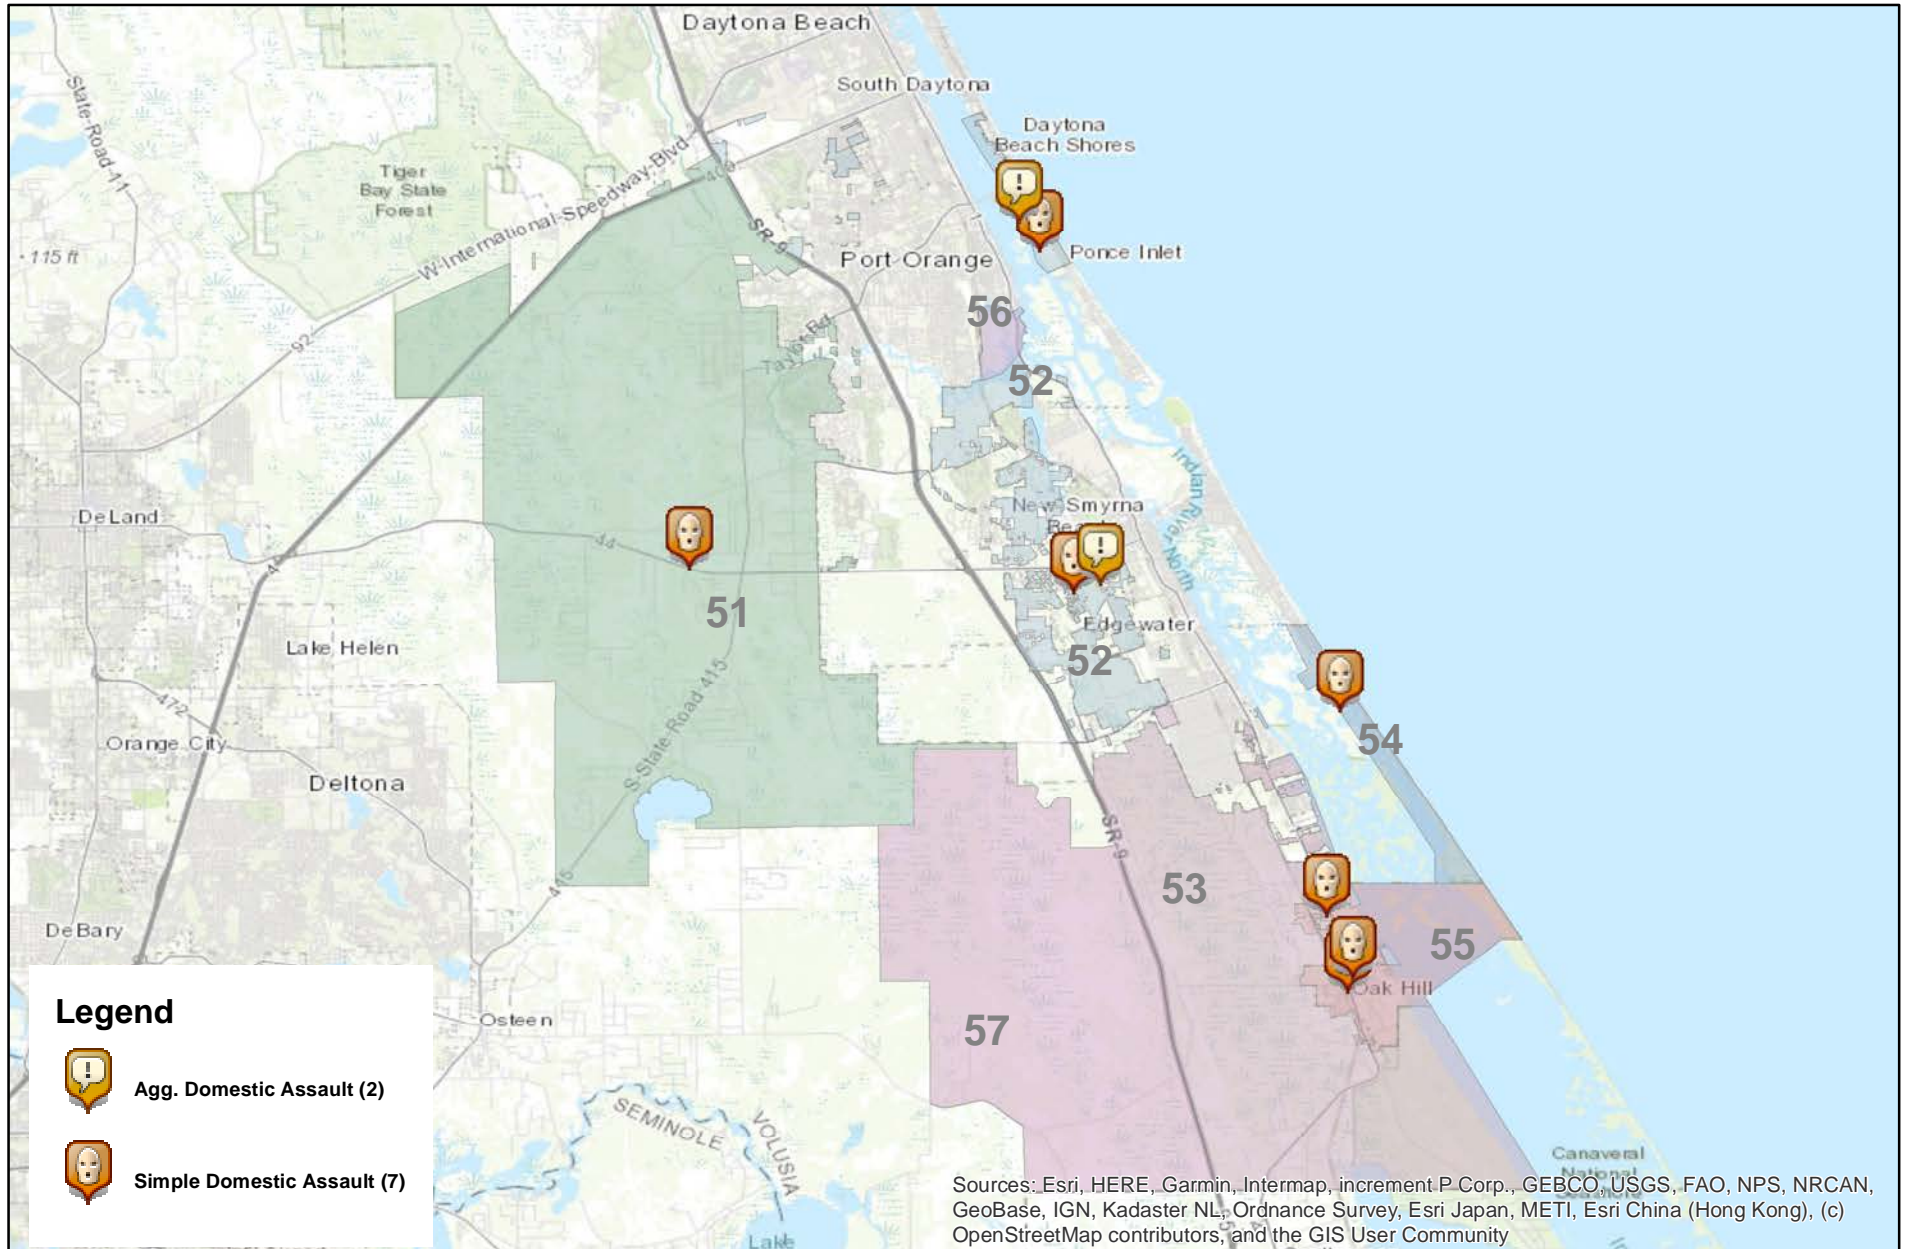

District 3 South Domestic Assaults and Batteries

11/07/2021 thru 12/04/2021

Prepared by: VC Crime Center
Crime Intelligence Analyst
Volusia Sheriff's Office
Printed On: 12/7/2021