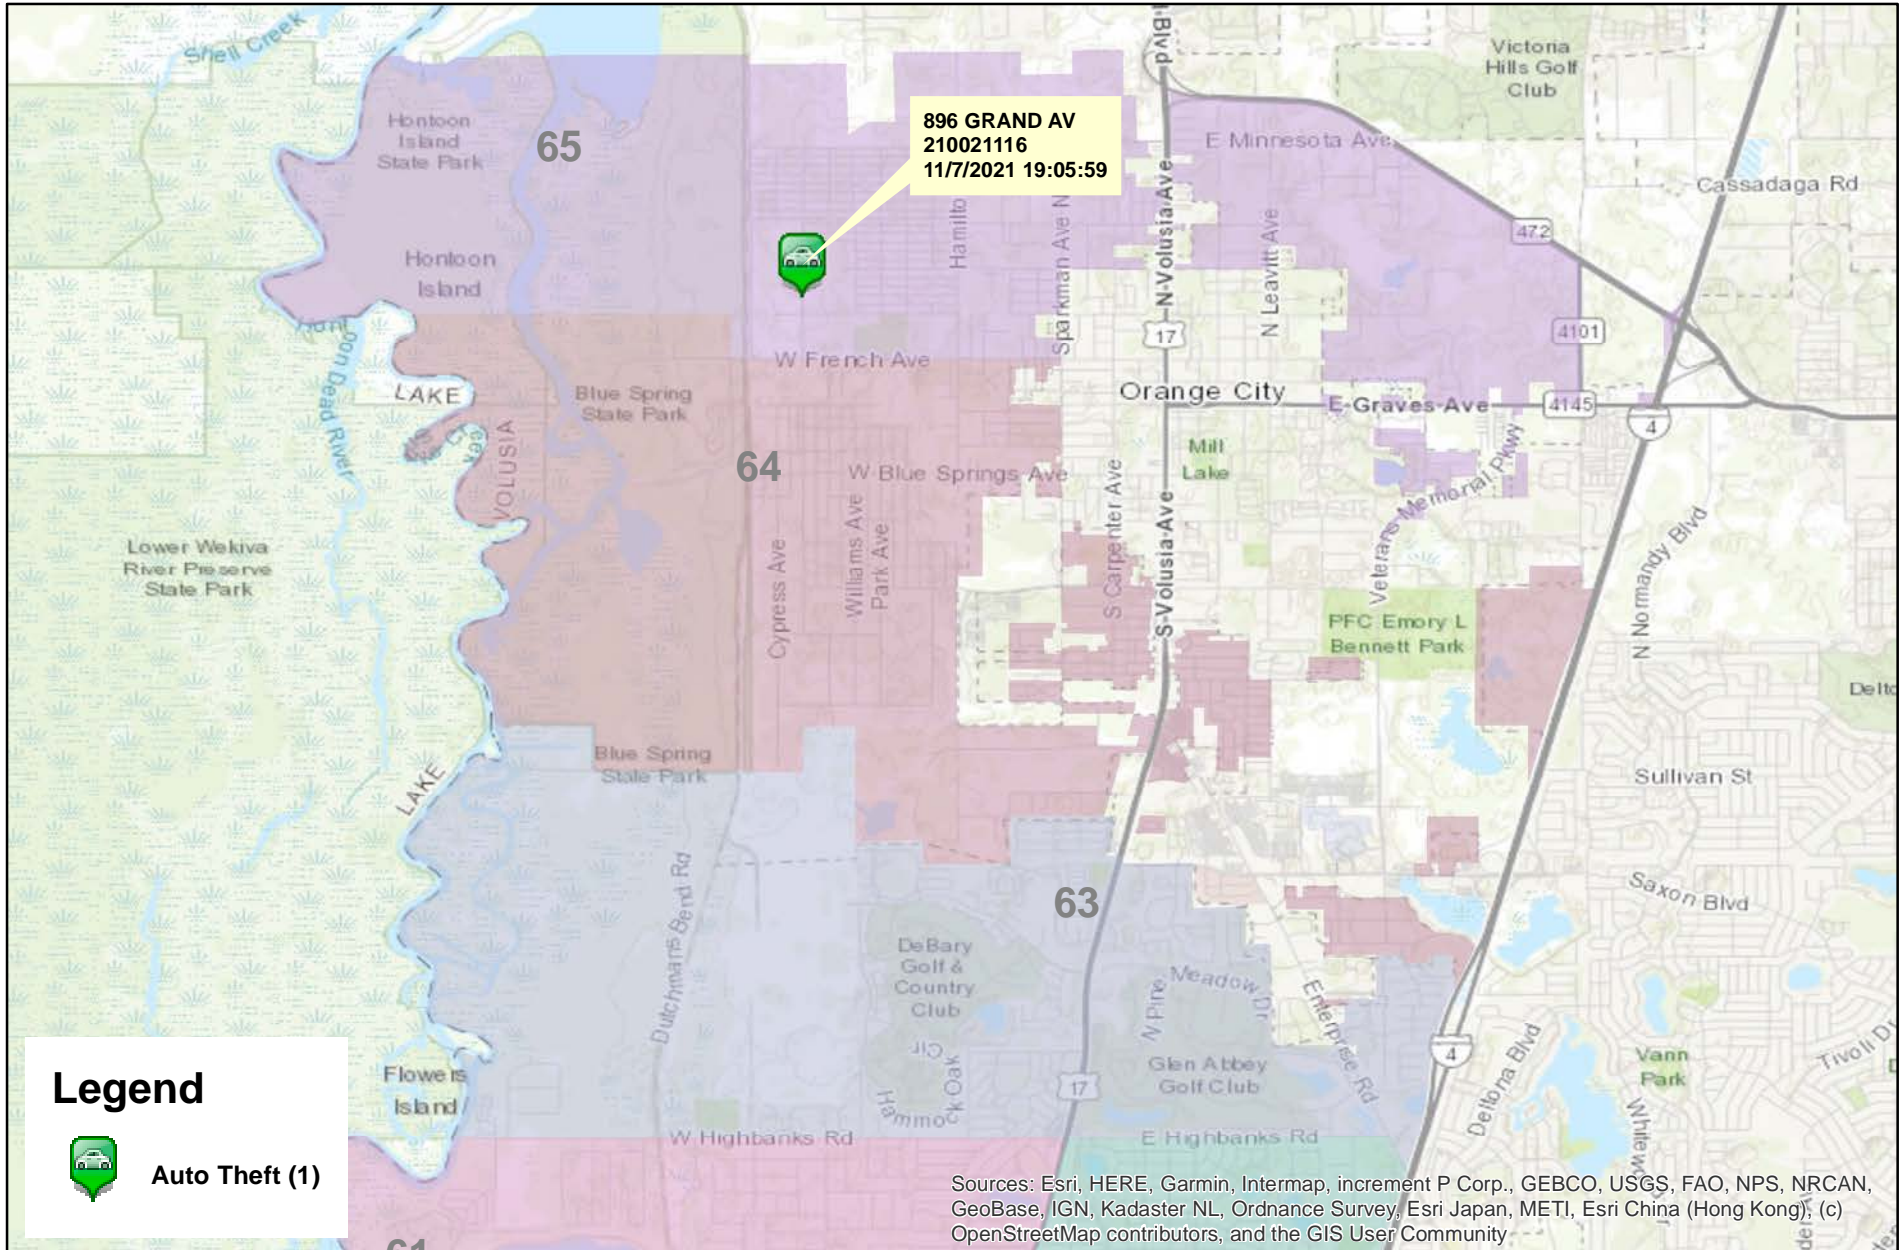

District 6 Auto Thefts

11/07/2021 thru 12/04/2021

Prepared by: VC Crime Center
Crime Intelligence Analyst
Volusia Sheriff's Office
Printed On: 12/7/2021

* Map reflects total number of Incidents and not total number of victims

This is not a legal document. due to address incompatibilities, some incidents may not be represented and the information on this map should not be viewed as the legal representation of property boundaries, roads, facilities. etc.