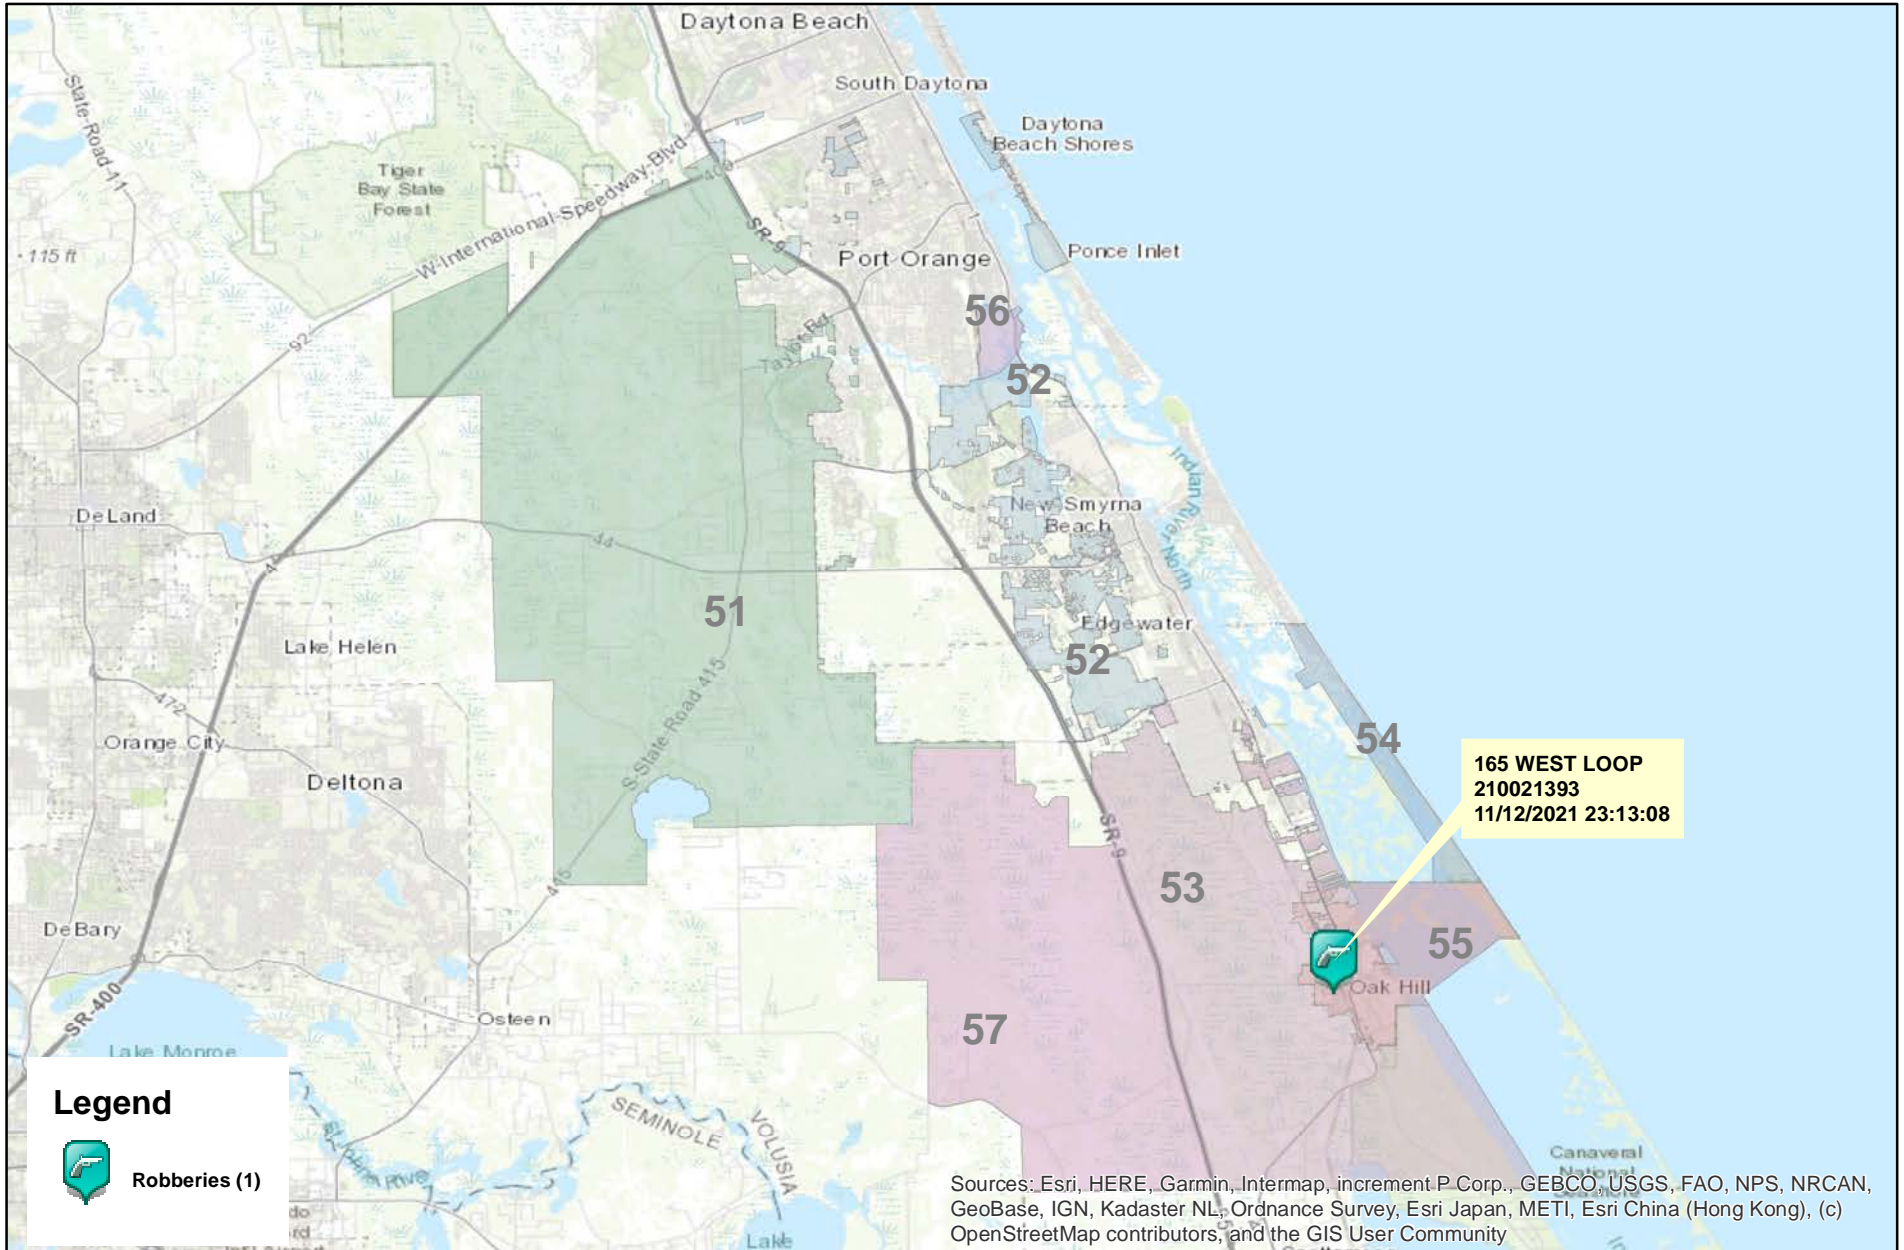

District 3 South Robberies

11/07/2021 thru 12/04/2021

Prepared by: VC Crime Center
Crime Intelligence Analyst
Volusia Sheriff's Office
Printed On: 12/7/2021