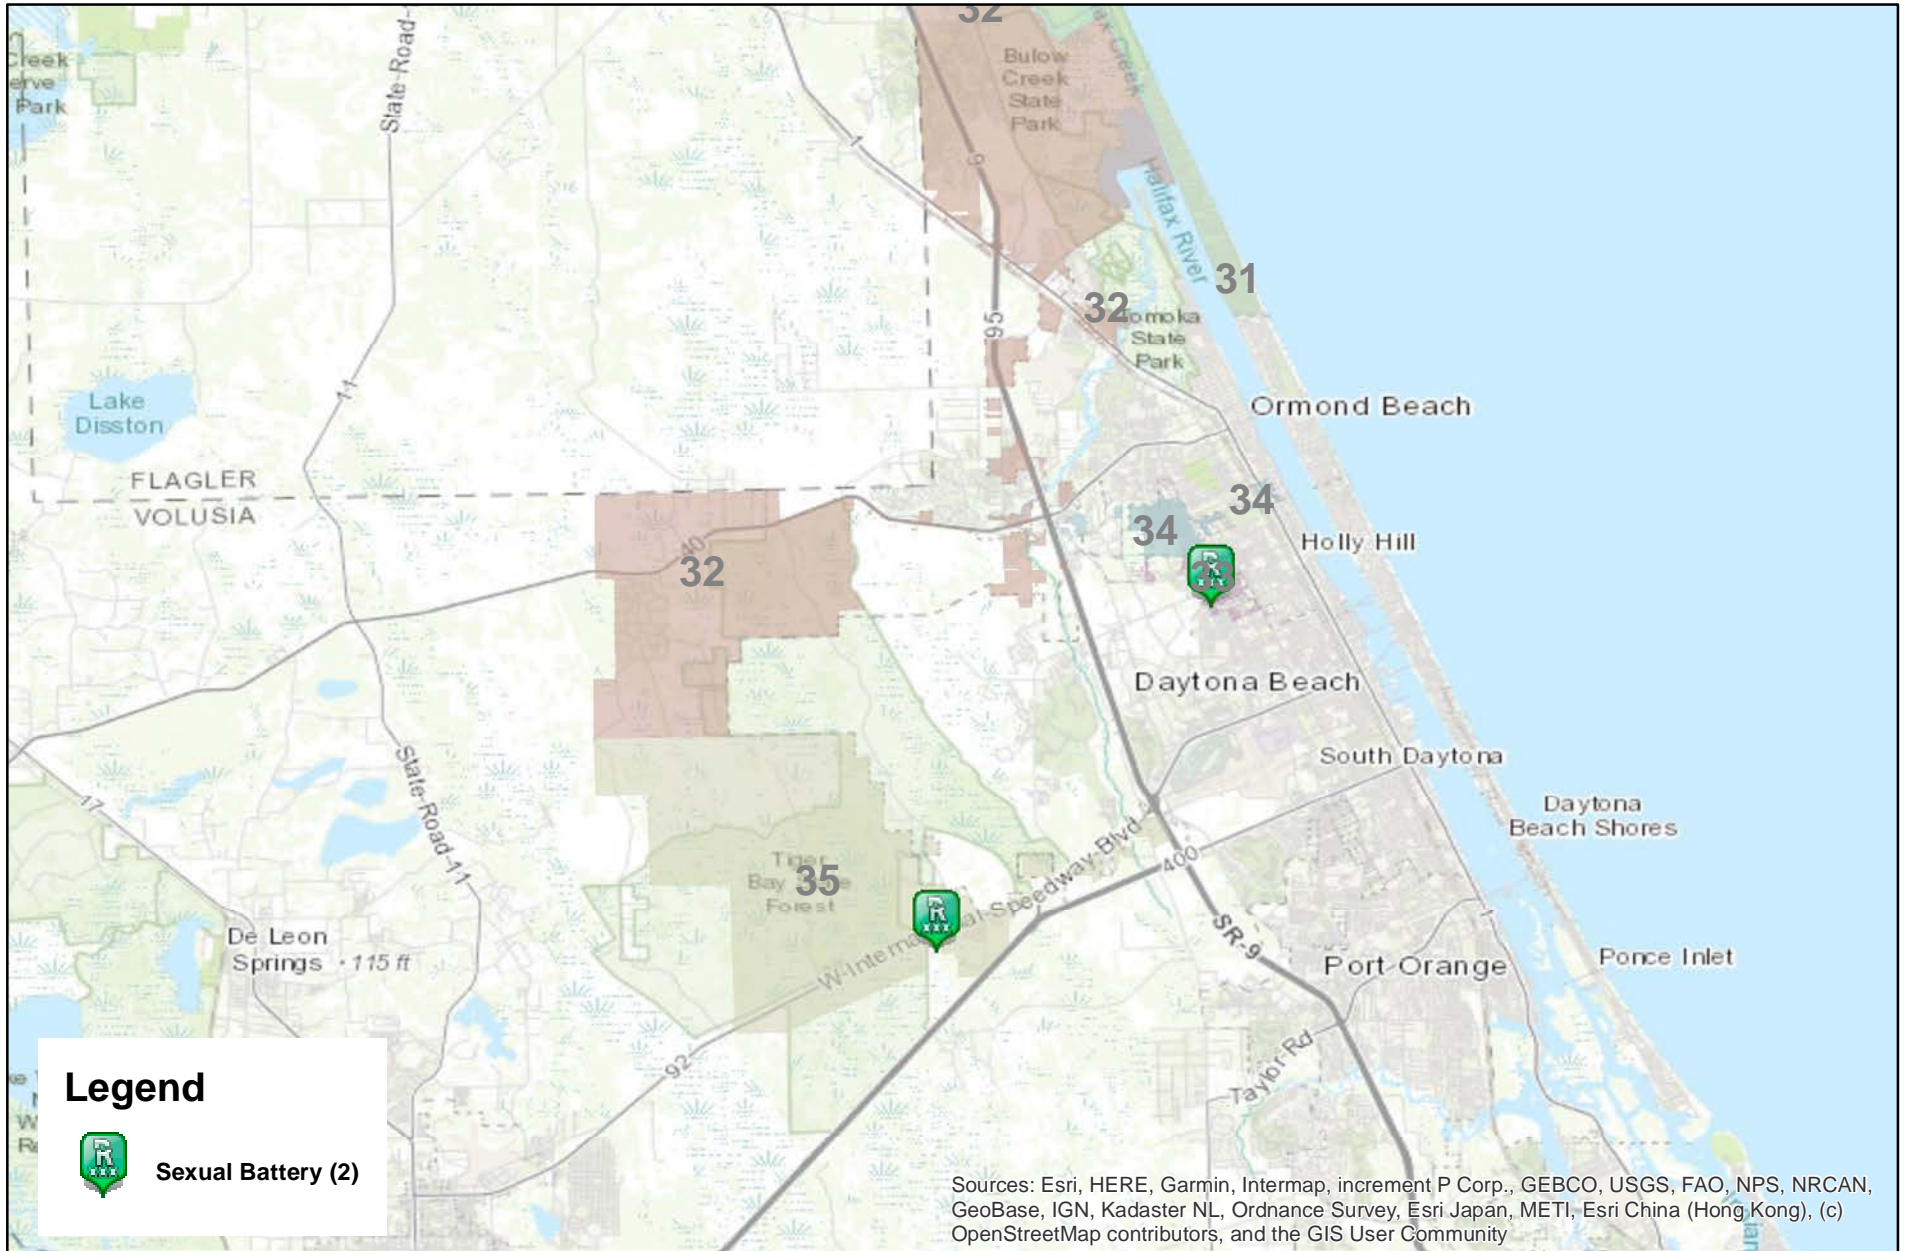

District 3 North Sexual Batteries

11/07/2021 thru 12/04/2021

Prepared by: VC Crime Center
Crime Intelligence Analyst
Volusia Sheriff's Office
Printed On: 12/7/2021

0 0.51 2 3 4 5 Miles

* Map reflects total number of Incidents and not total number of victims

This is not a legal document. due to address incompatibilities, some incidents may not be represented and the information on this map should not be viewed as the legal representation of property boundaries, roads, facilities. etc.