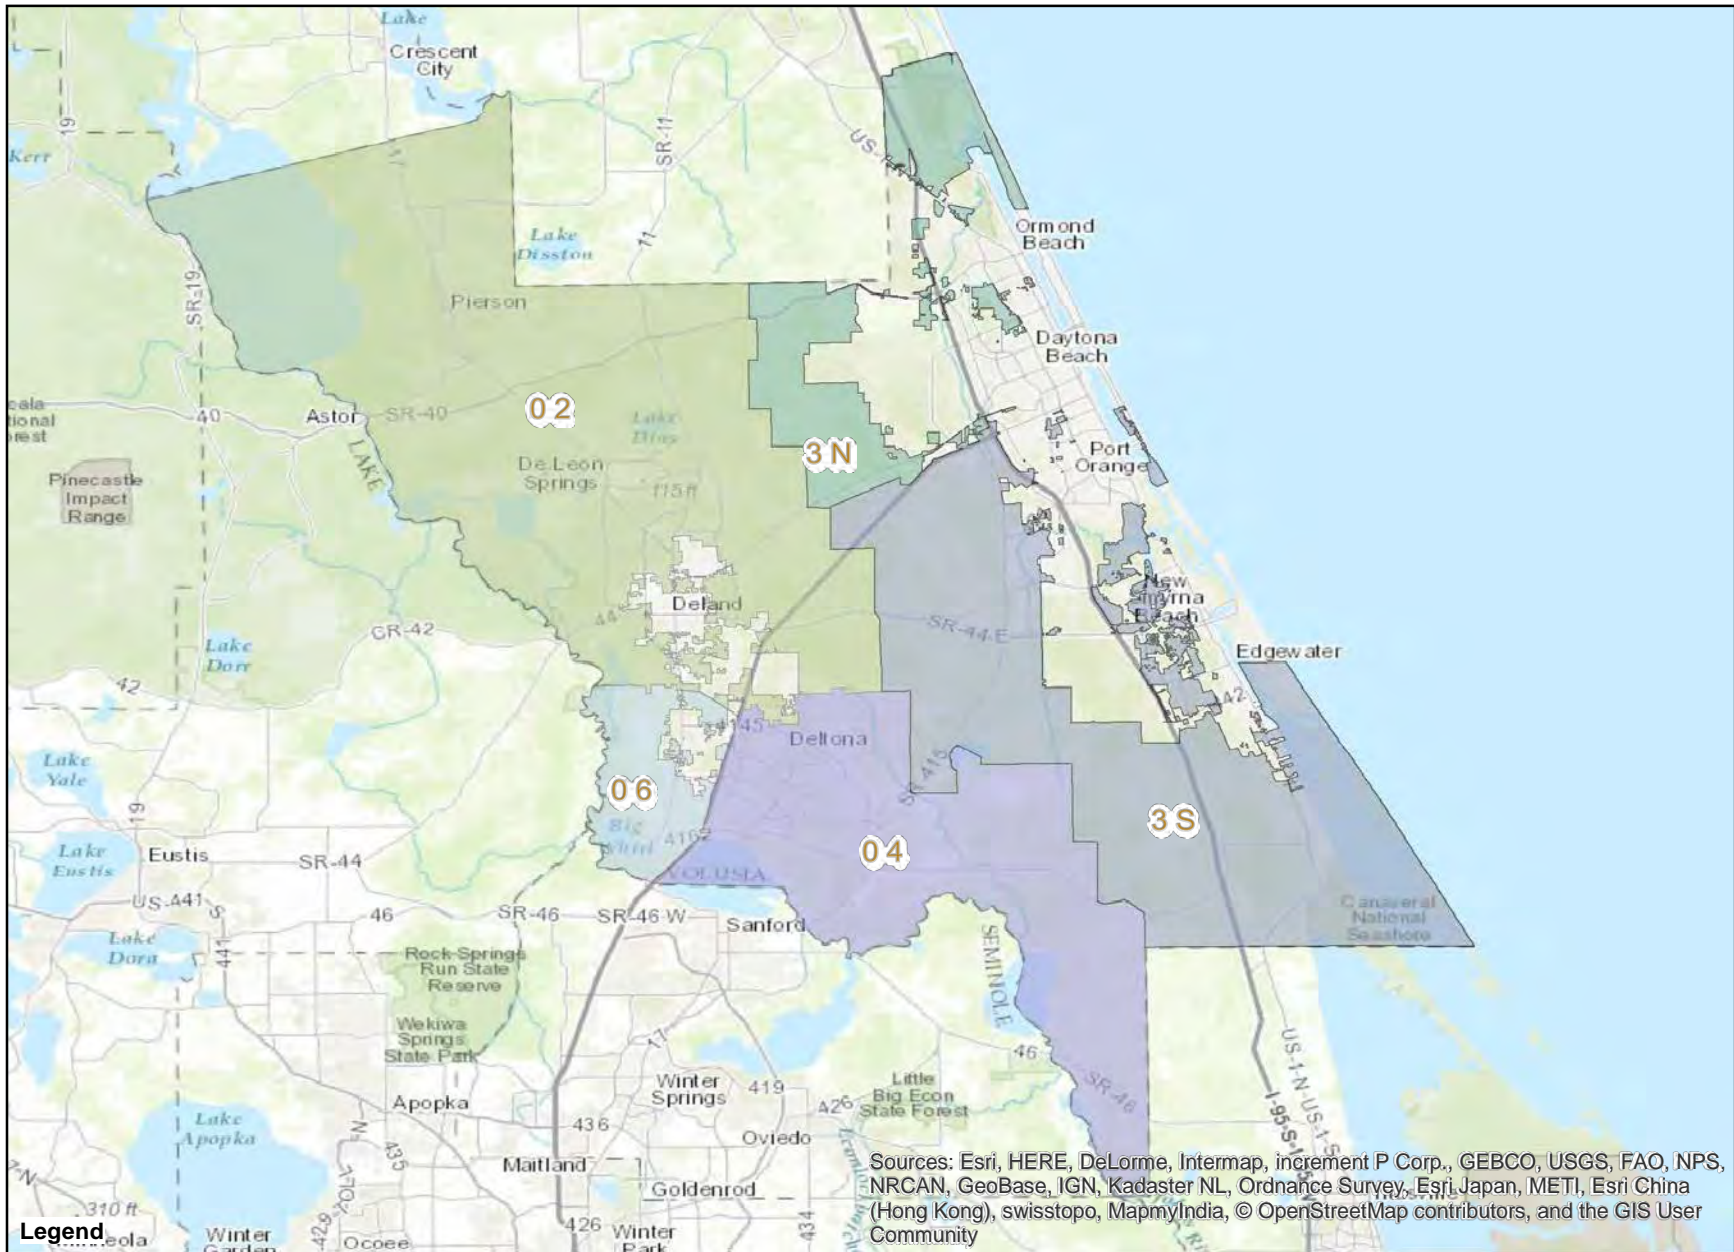

Volusia Sheriff's Office Districts

Sources: Esri, HERE, DeLorme, Intermap, increment P Corp., GEBCO, USGS, FAO, NPS, NRCAN, GeoBase, IGN, Kadaster NL, Ordnance Survey, Esri Japan, METI, Esri China (Hong Kong), swisstopo, MapmyIndia, © OpenStreetMap contributors, and the GIS User Community

Prepared by: Patrick Harding
Crime Intelligence Analyst
Volusia Sheriff's Office
Printed On: 5/10/2017

This is not a legal document. Due to address incompatibilities, some incidents may not be represented and the information on this map should not be viewed as the legal representation of property boundaries, roads, facilities, etc.