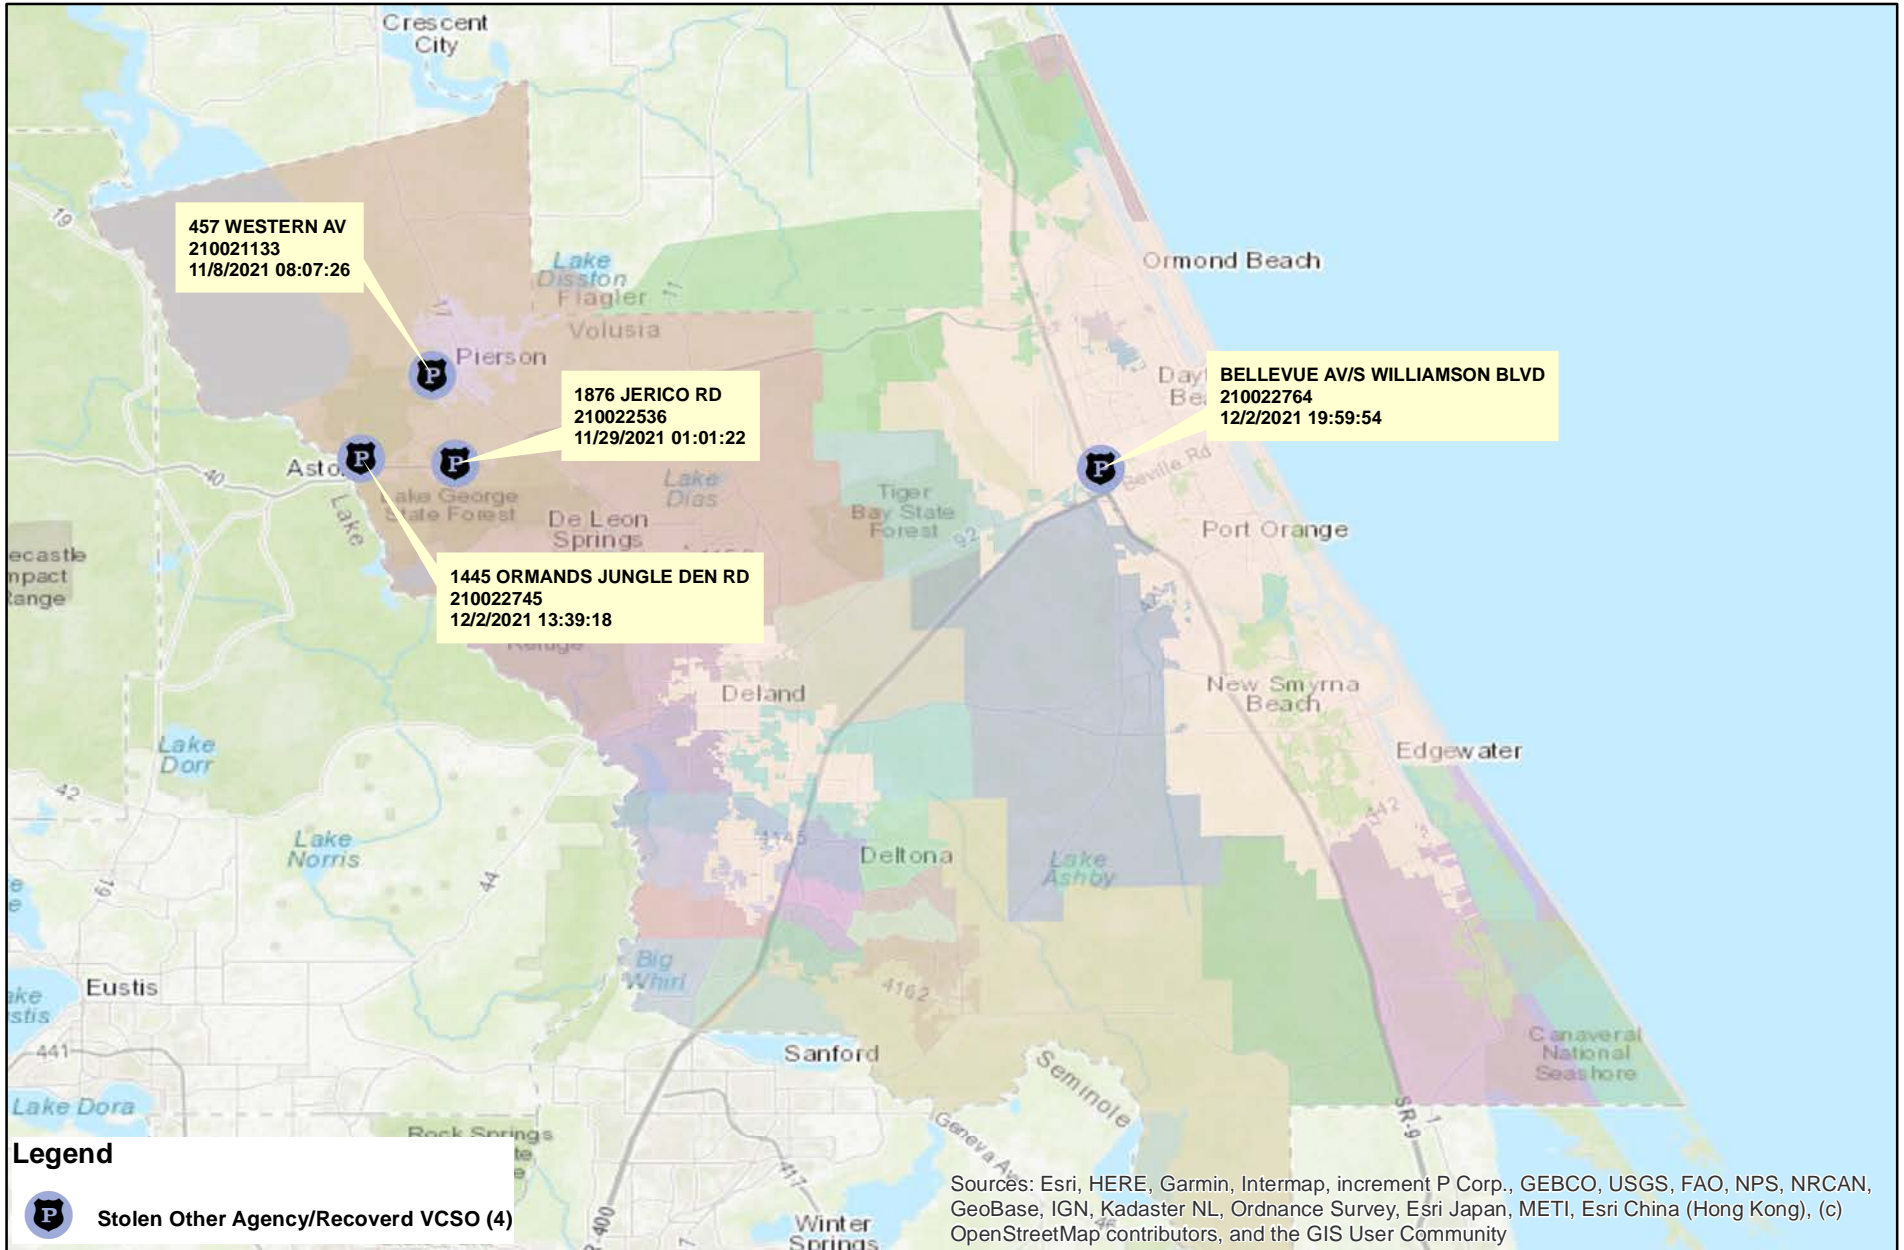

Agencywide Auto Recoveries 11/07/2021 thru 12/04/2021

Prepared by: VC Crime Center
Crime Intelligence Analyst
Volusia Sheriff's Office
Printed On: 12/7/2021

This is not a legal document.
Due to address incompatibilities, some incidents may not be represented and the information on this map should not be viewed as the legal representation of property boundaries, roads, facilities, etc.