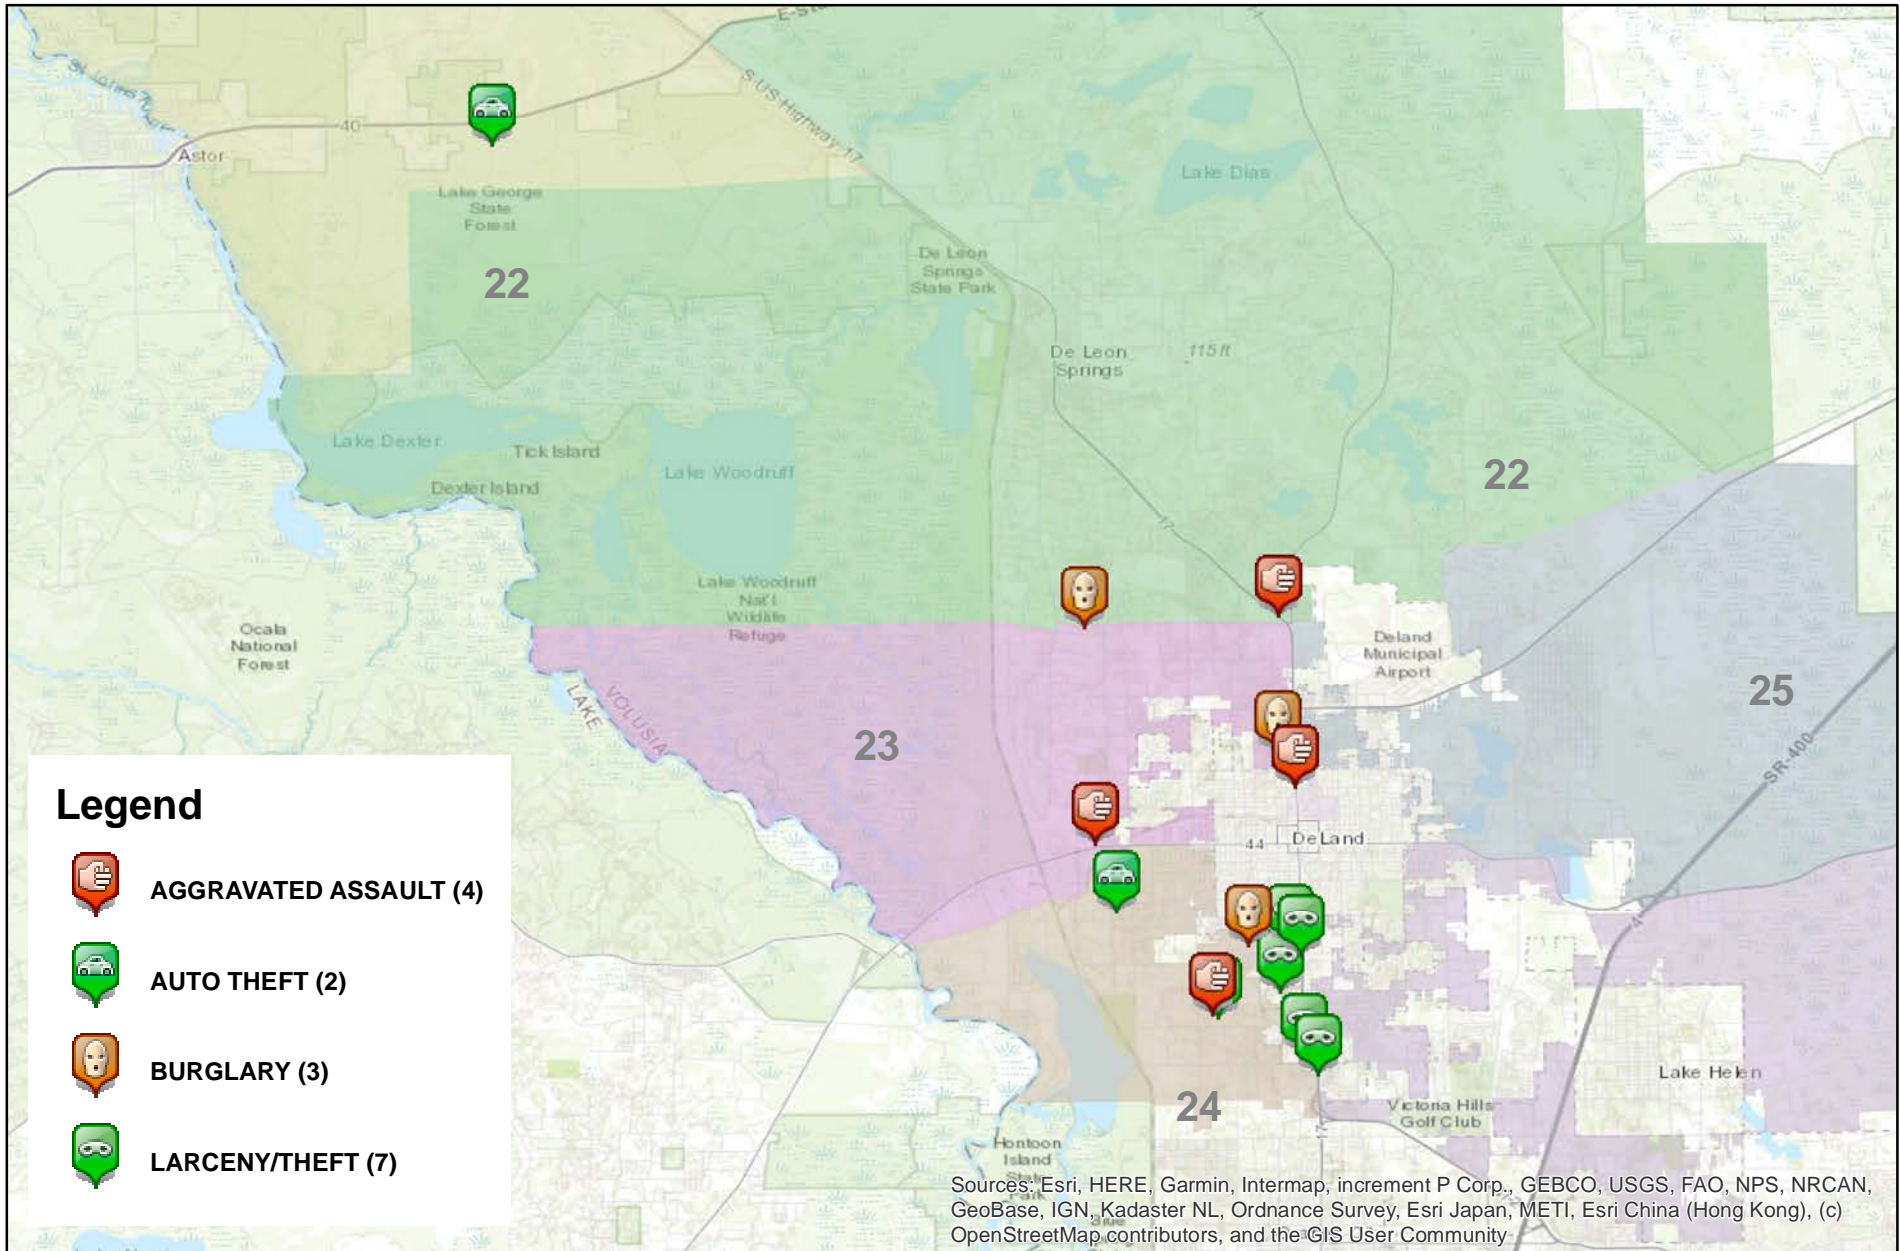

District 2 Part 1 Arrests by Location

11/07/2021 thru 12/04/2021

Legend

- AGGRAVATED ASSAULT (4)
- AUTO THEFT (2)
- BURGLARY (3)
- LARCENY/THEFT (7)

Sources: Esri, HERE, Garmin, Intermap, increment P Corp., GEBCO, USGS, FAO, NPS, NRCAN, GeoBase, IGN, Kadaster NL, Ordnance Survey, Esri Japan, METI, Esri China (Hong Kong), (c) OpenStreetMap contributors, and the GIS User Community

Prepared by: VC Crime Center
Crime Intelligence Analyst
Volusia Sheriff's Office
Printed On: 12/7/2021

* Map reflects total number of Incidents and not total number of victims

This is not a legal document. due to address incompatibilities, some incidents may not be represented and the information on this map should not be viewed as the legal representation of property boundaries, roads, facilities. etc.