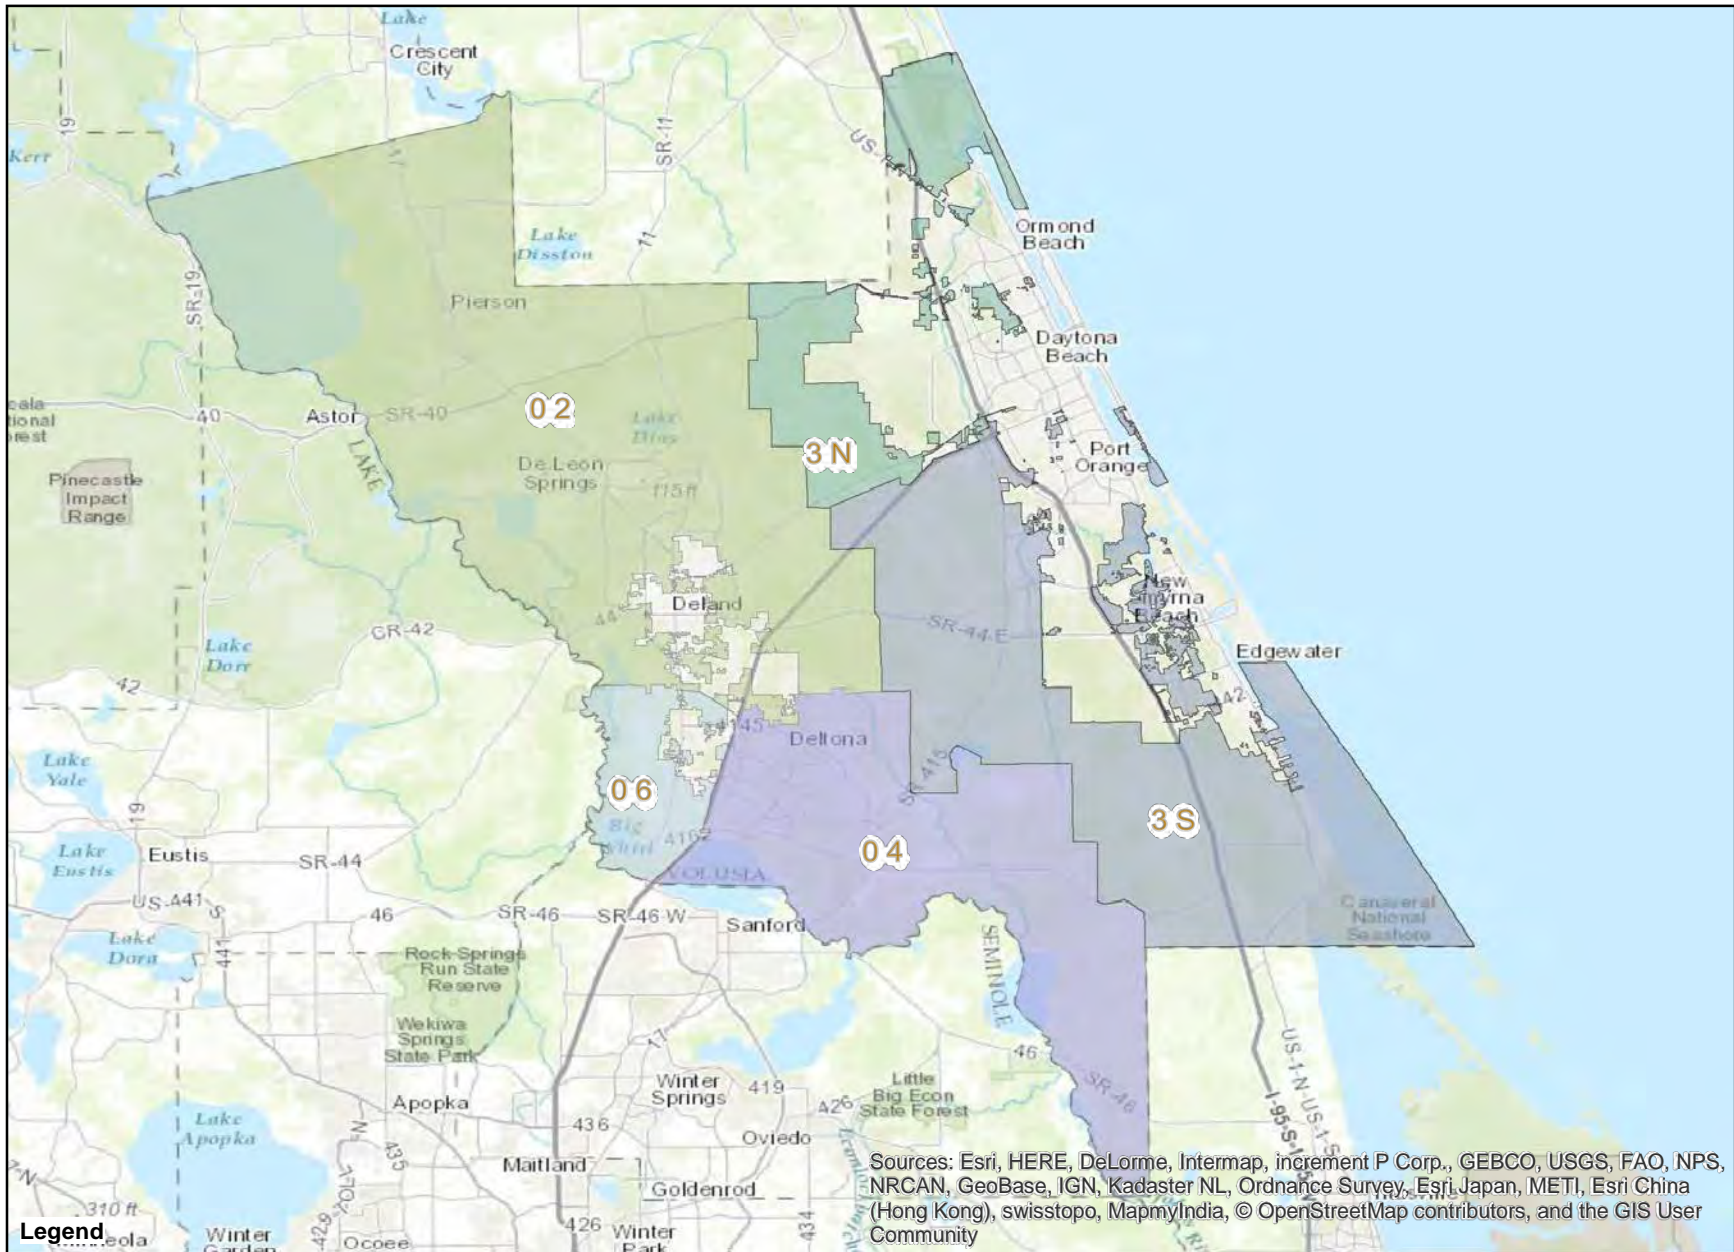

Last UCR build date: 12/6/2021 5:31:00 PM

COMPSTAT REPORT

WEST VOLUSIA

Period 21-11: November 07, 2021 – December 04, 2021

Sheriff Michael J. Chitwood

Chief Deputy Joseph Gallagher

Volusia Sheriff's Office Districts