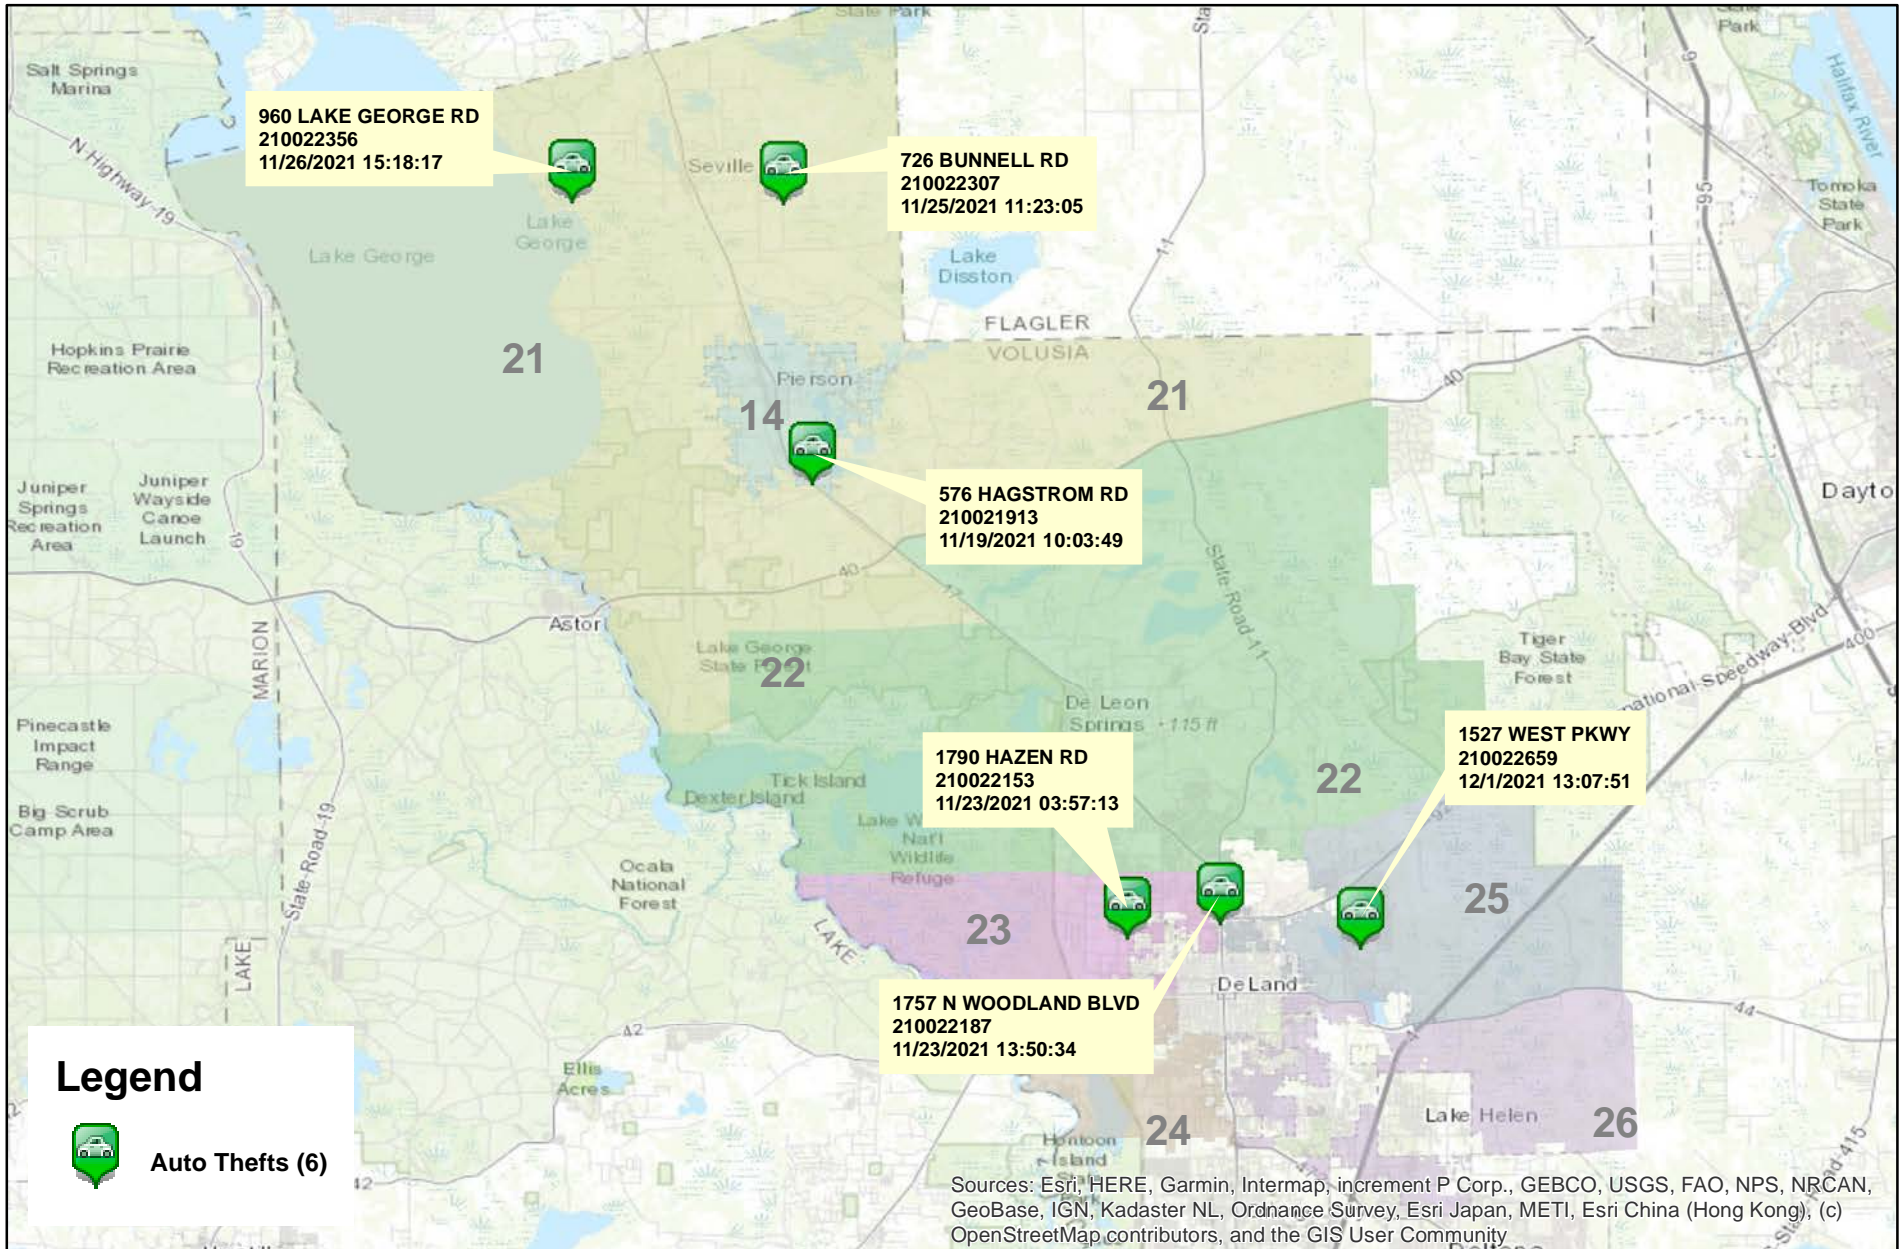

District 2 Auto Thefts

11/07/2021 thru 12/04/2021

Prepared by: VC Crime Center
Crime Intelligence Analyst
Volusia Sheriff's Office
Printed On: 12/7/2021