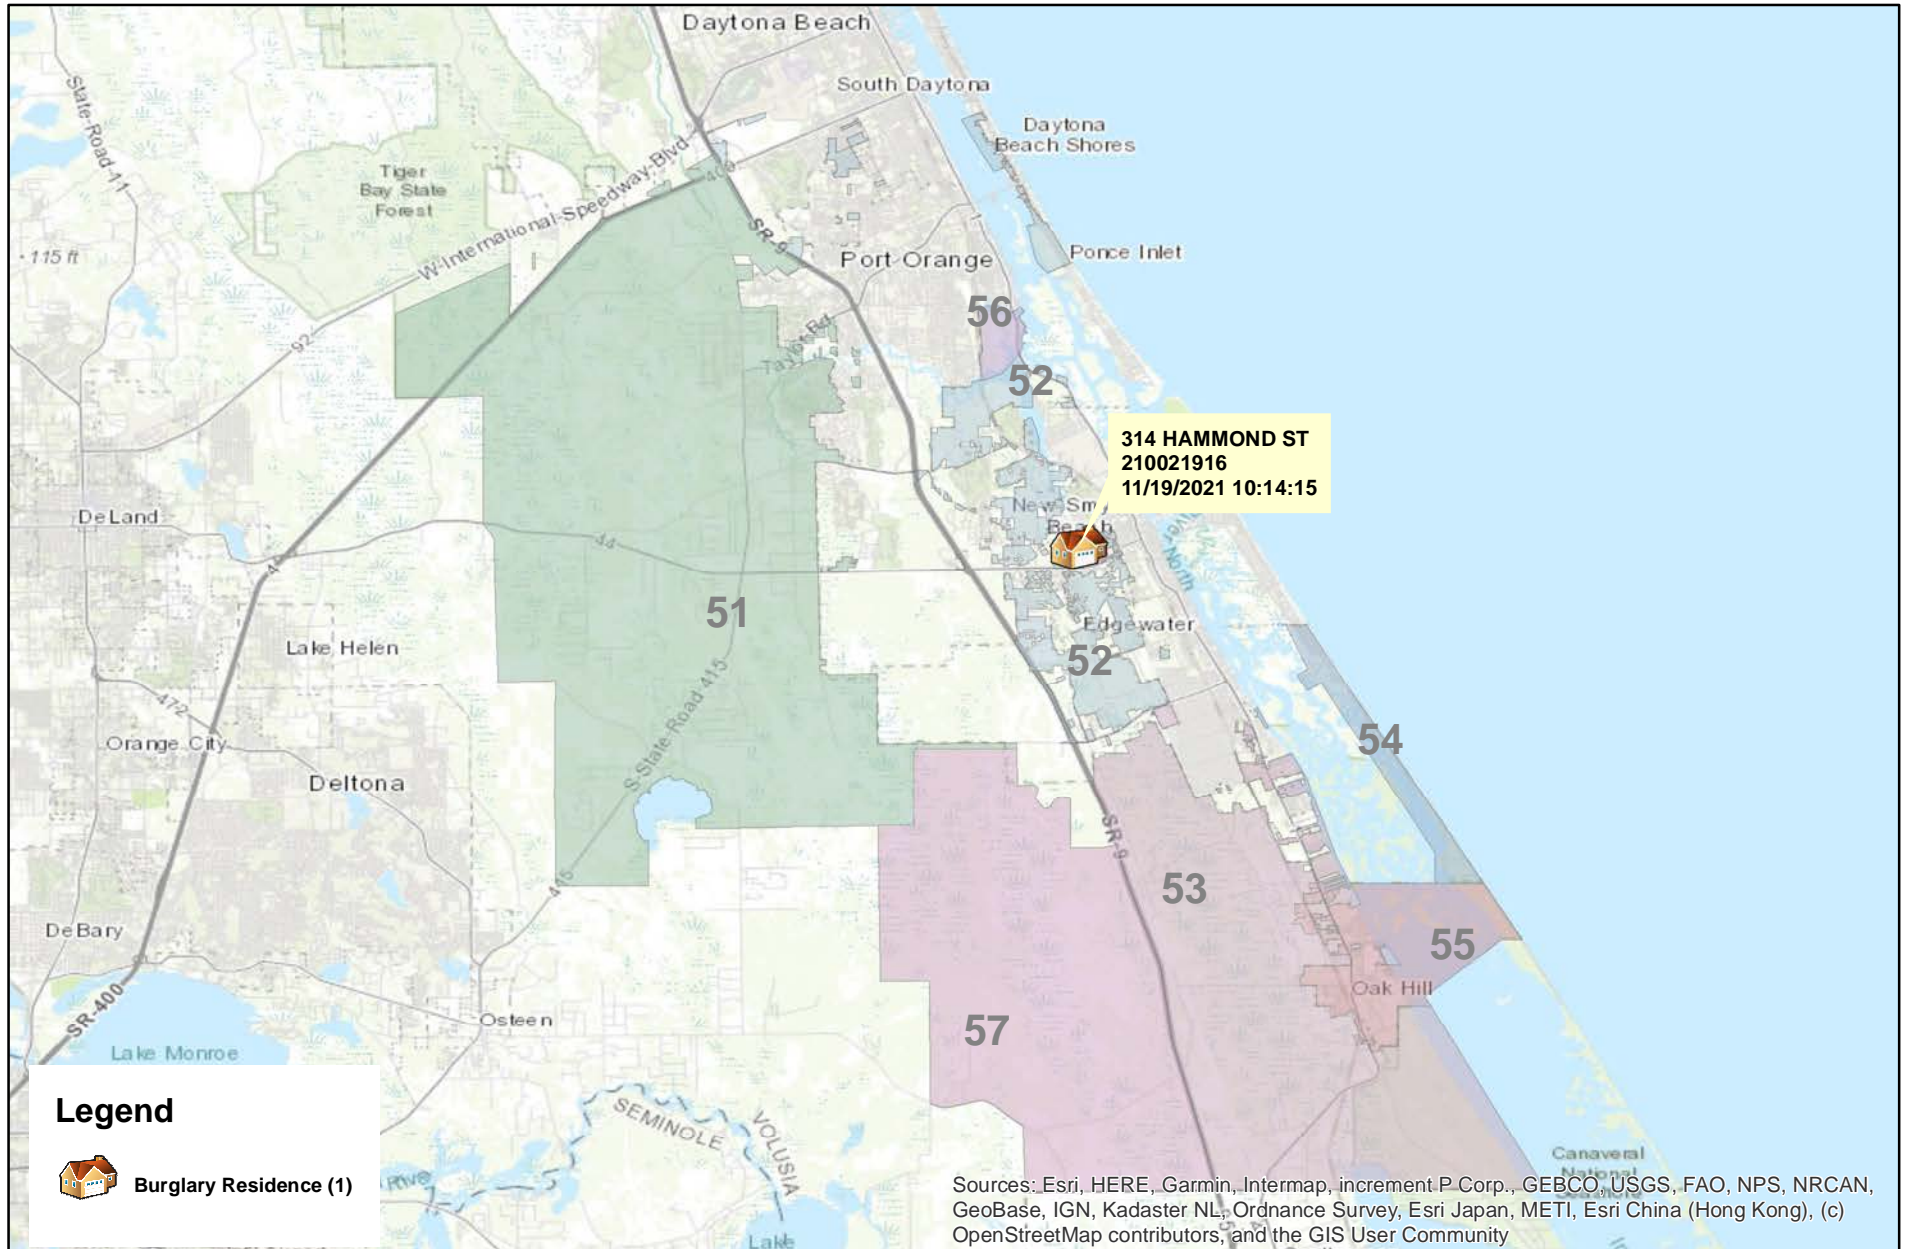

Last UCR build date: 12/6/2021 5:31:00 PM

District 3 South Burglaries

11/07/2021 thru 12/04/2021

Prepared by: VC Crime Center
 Crime Intelligence Analyst
 Volusia Sheriff's Office
 Printed On: 12/7/2021

0 1 2 4 6 8 10 Miles
 * Map reflects total number of Incidents and not total number of victims