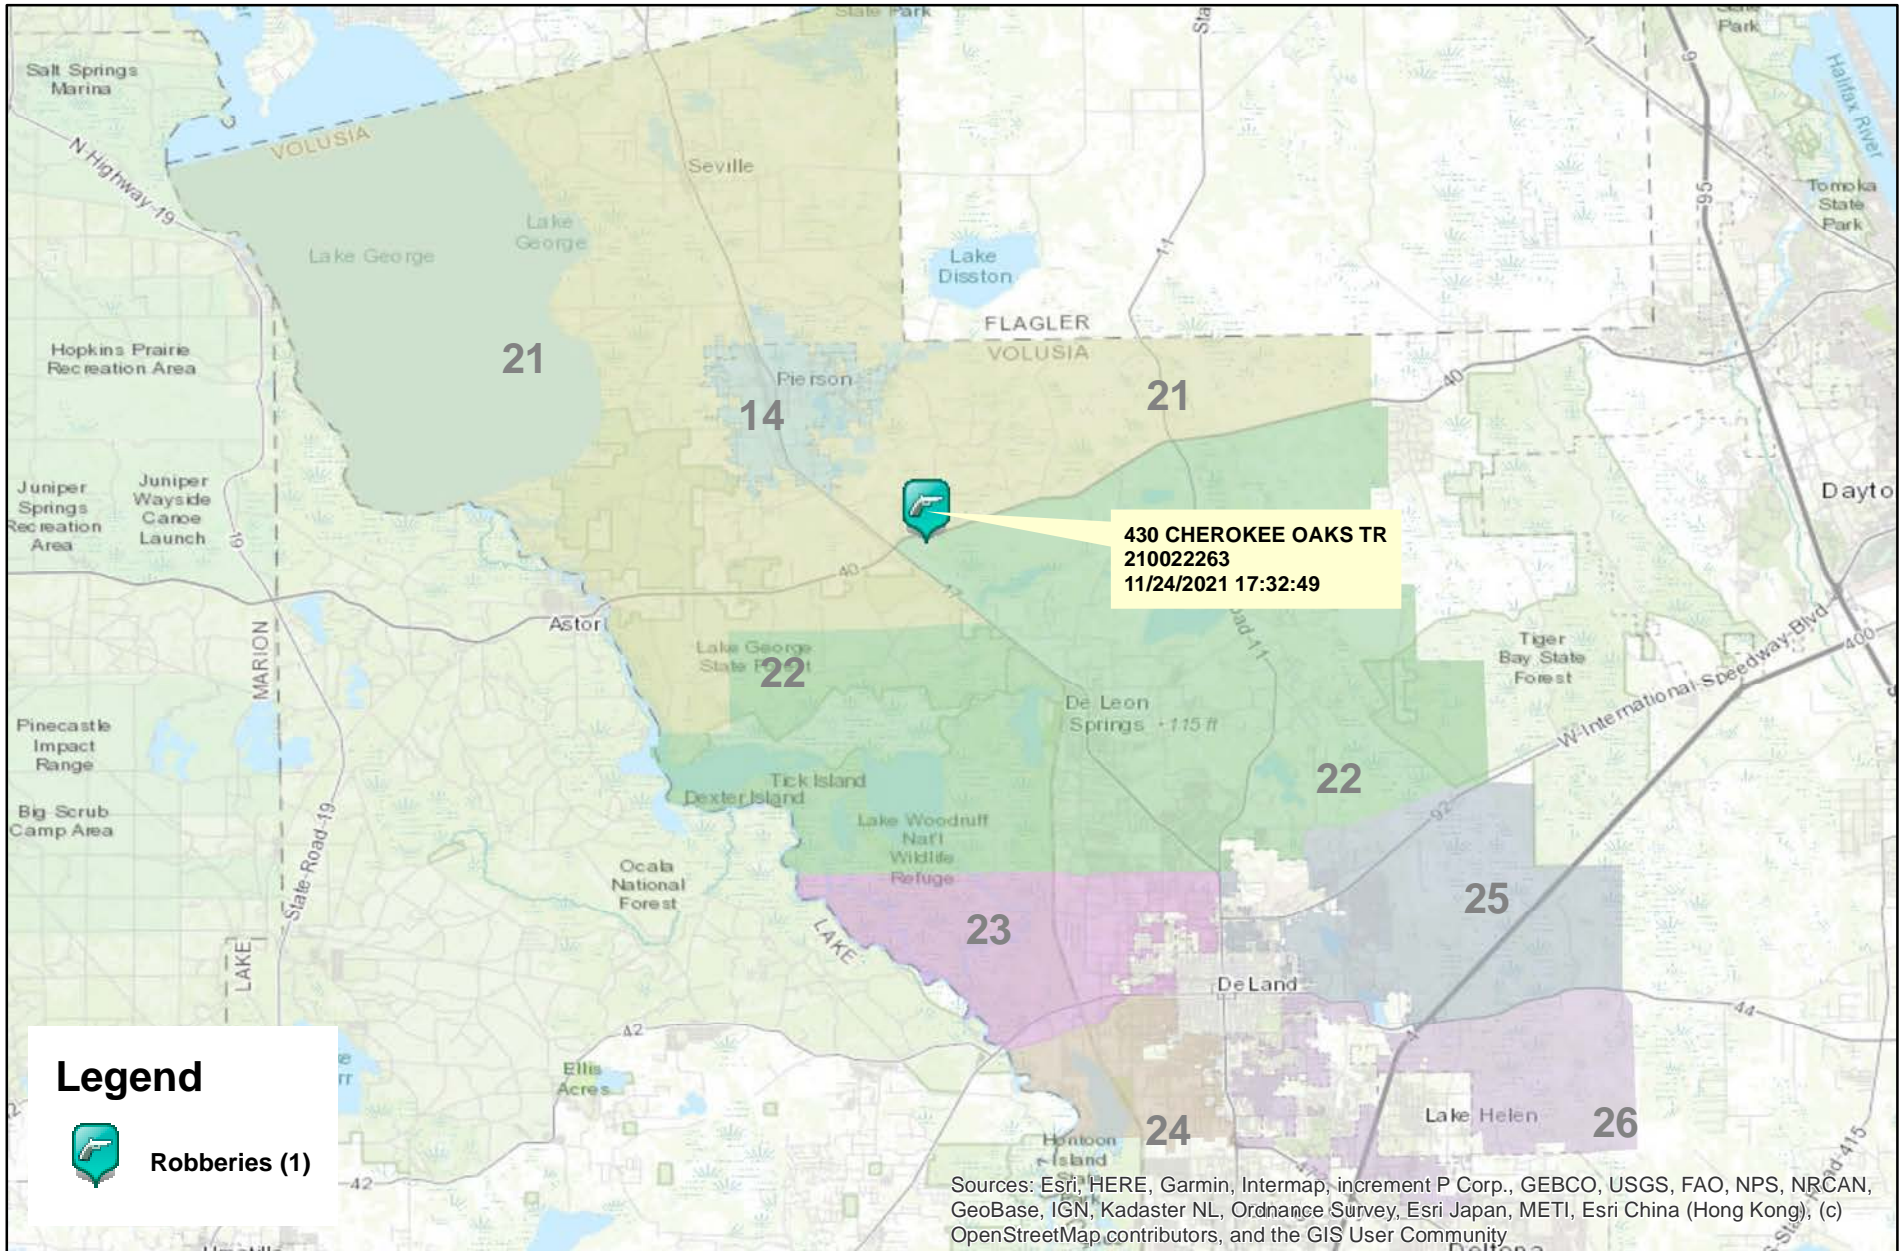

District 2 Robberies

11/07/2021 thru 12/04/2021

Prepared by: VC Crime Center
Crime Intelligence Analyst
Volusia Sheriff's Office
Printed On: 12/7/2021