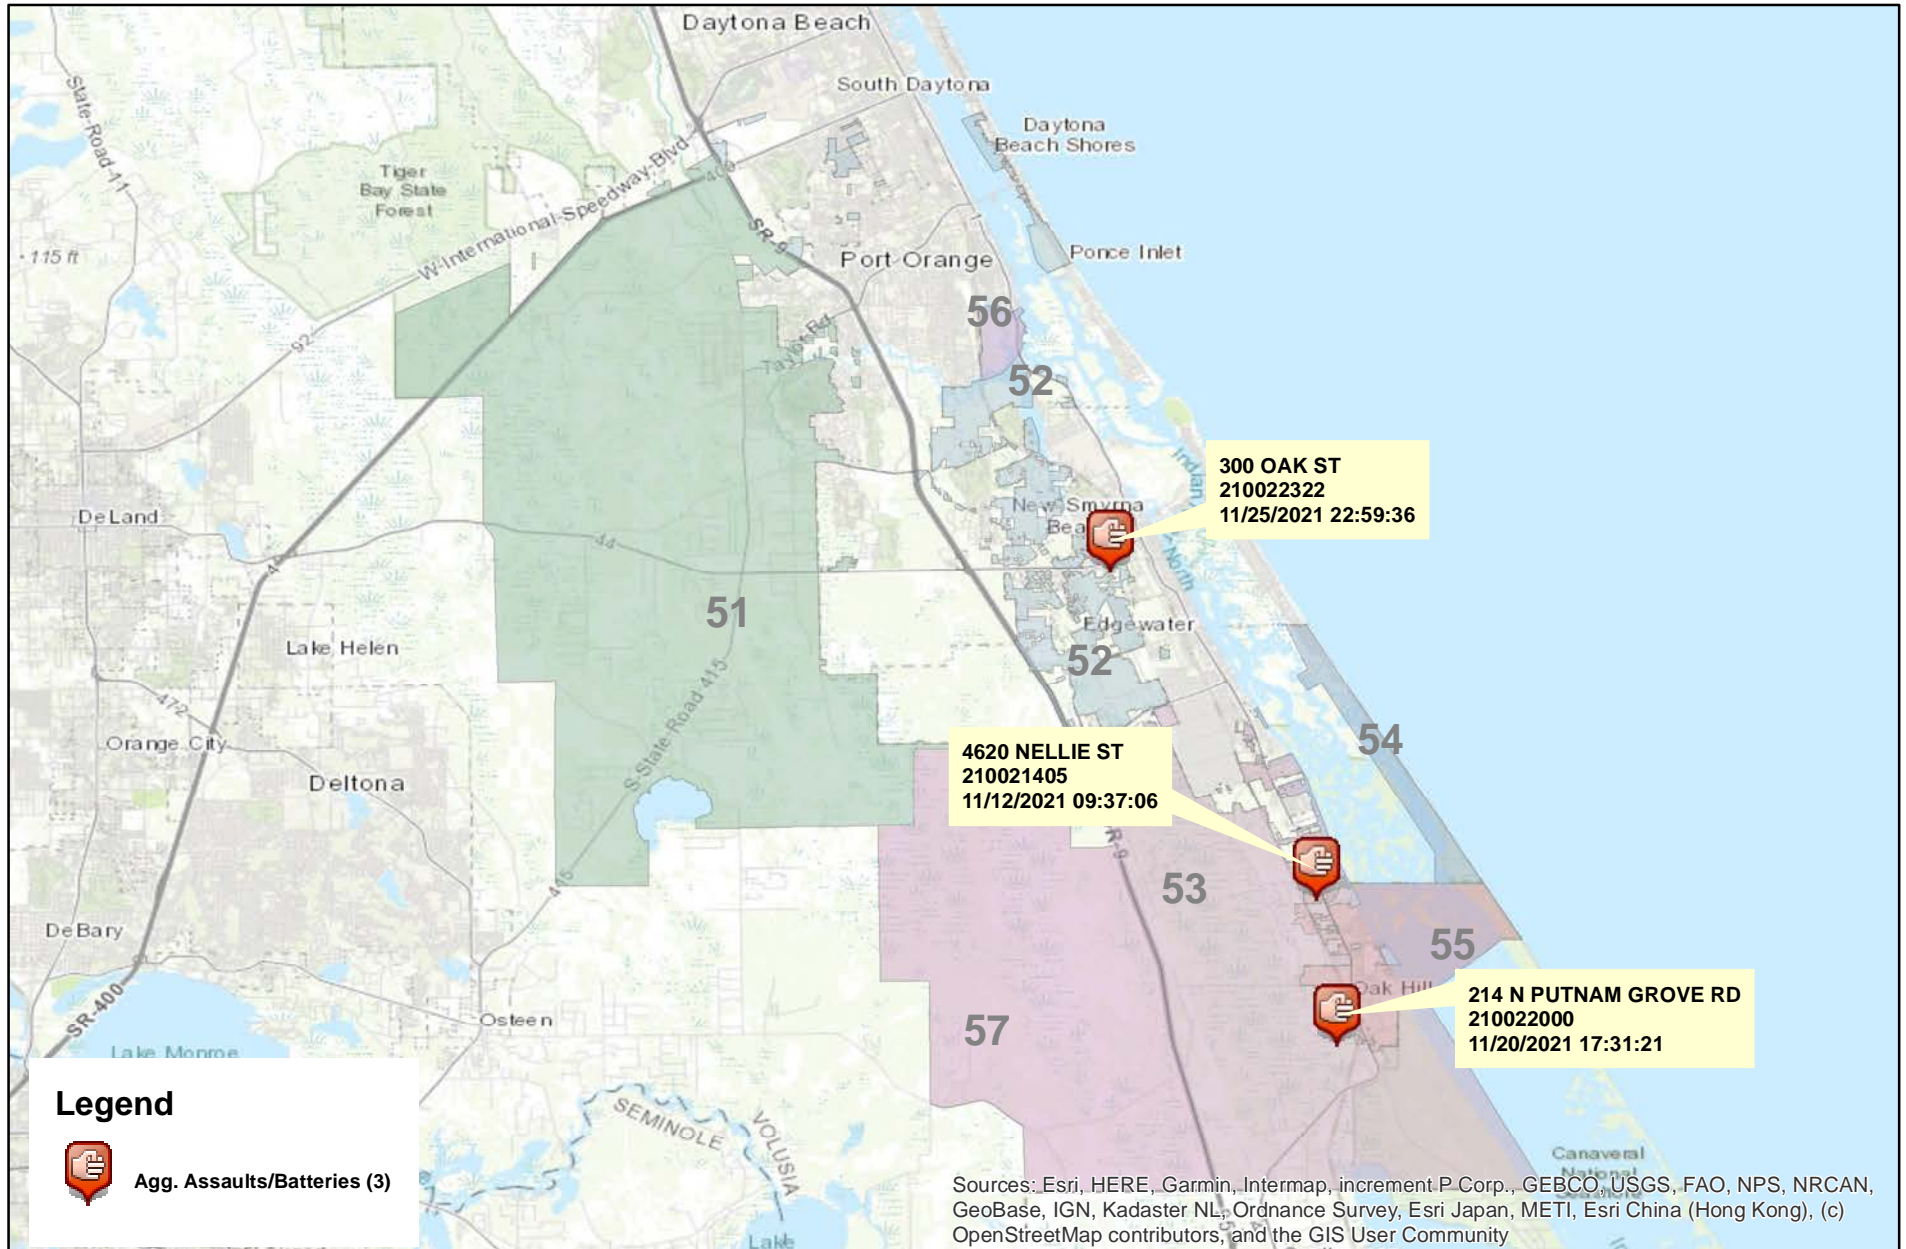

District 3 South Aggravated Assaults and Batteries

11/07/2021 thru 12/04/2021

Prepared by: VC Crime Center
Crime Intelligence Analyst
Volusia Sheriff's Office
Printed On: 12/7/2021

* Map reflects total number of Incidents and not total number of victims

This is not a legal document. due to address incompatibilities, some incidents may not be represented and the information on this map should not be viewed as the legal representation of property boundaries, roads, facilities. etc.