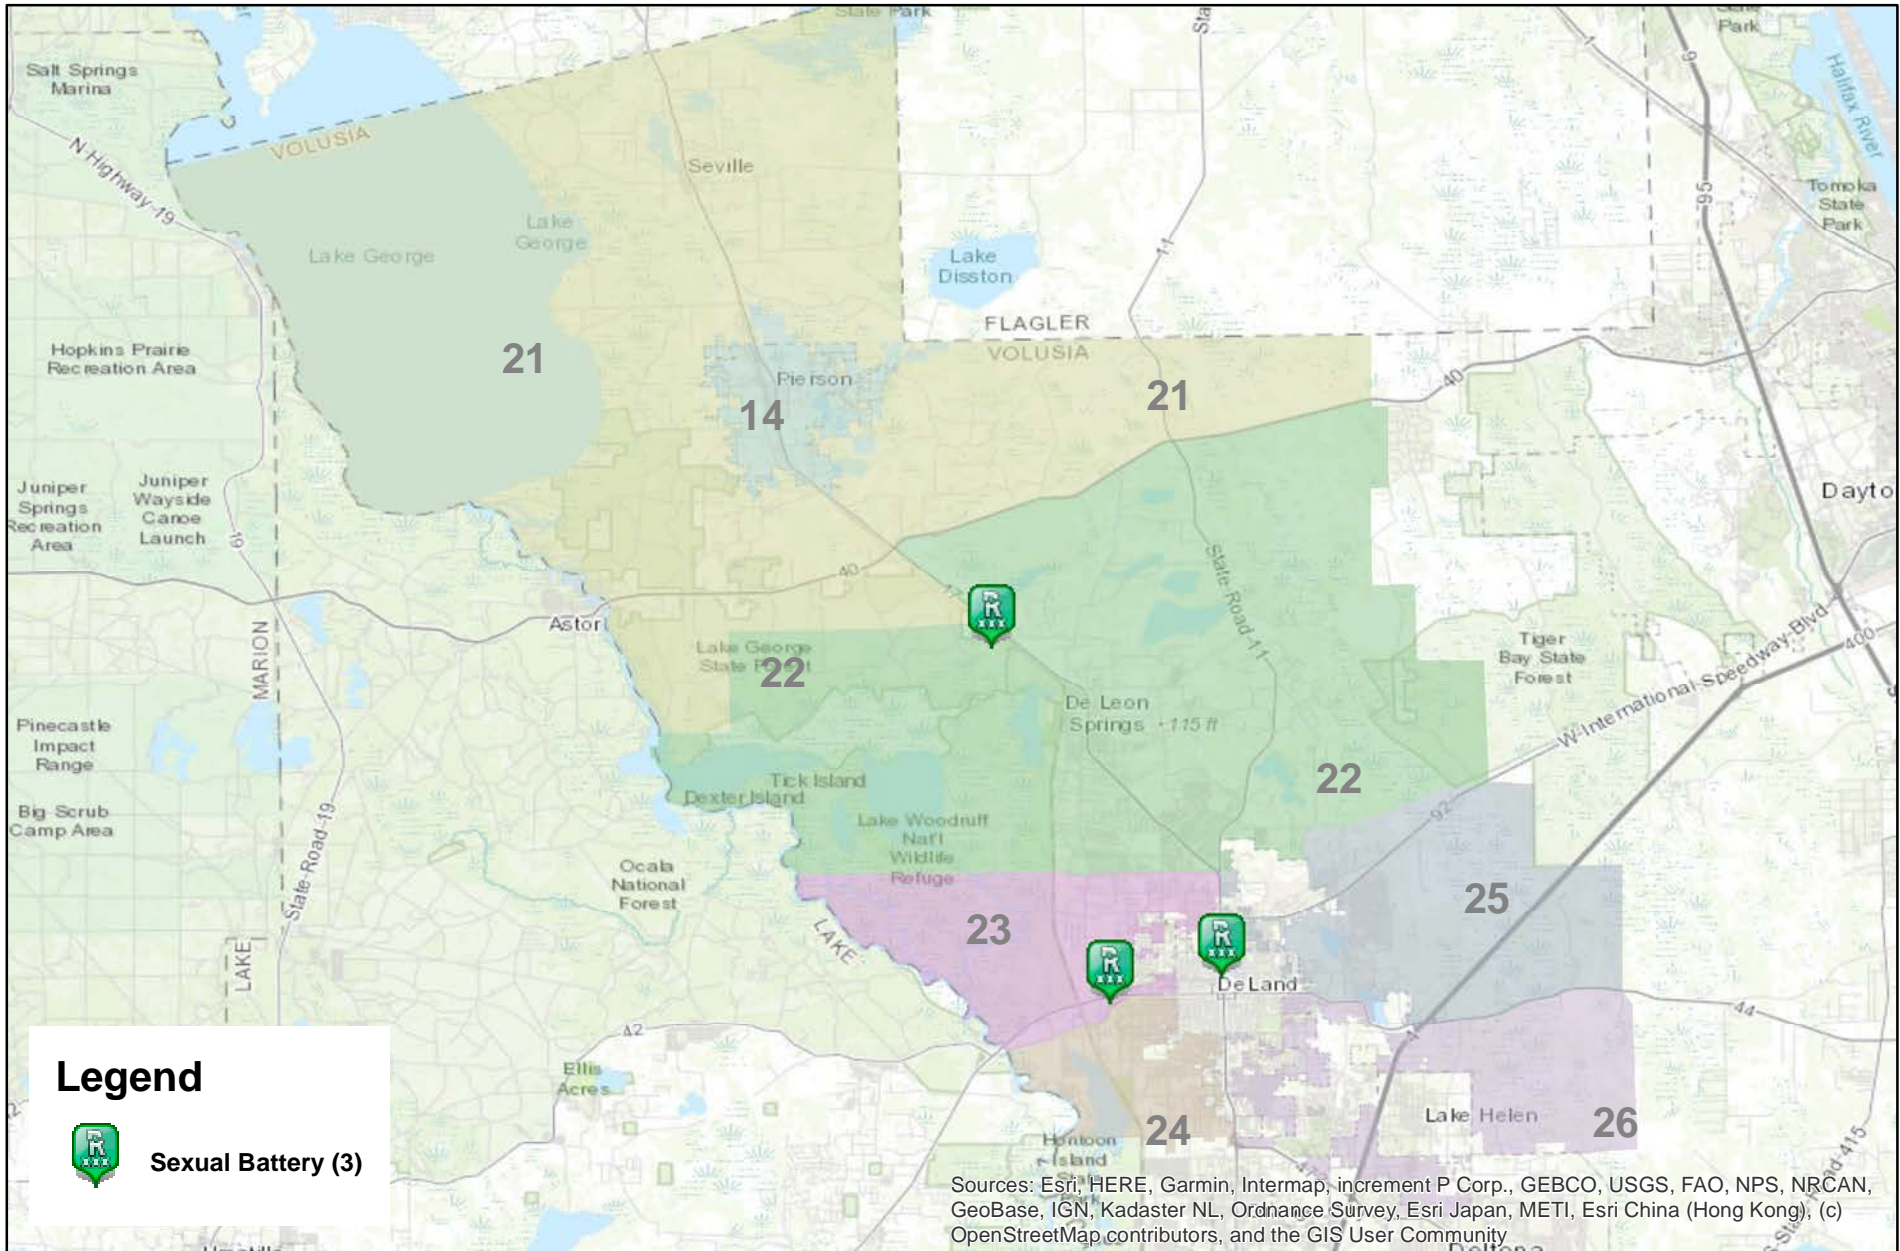

District 2 Sexual Batteries

11/07/2021 thru 12/04/2021

Prepared by: VC Crime Center
Crime Intelligence Analyst
Volusia Sheriff's Office
Printed On: 12/7/2021