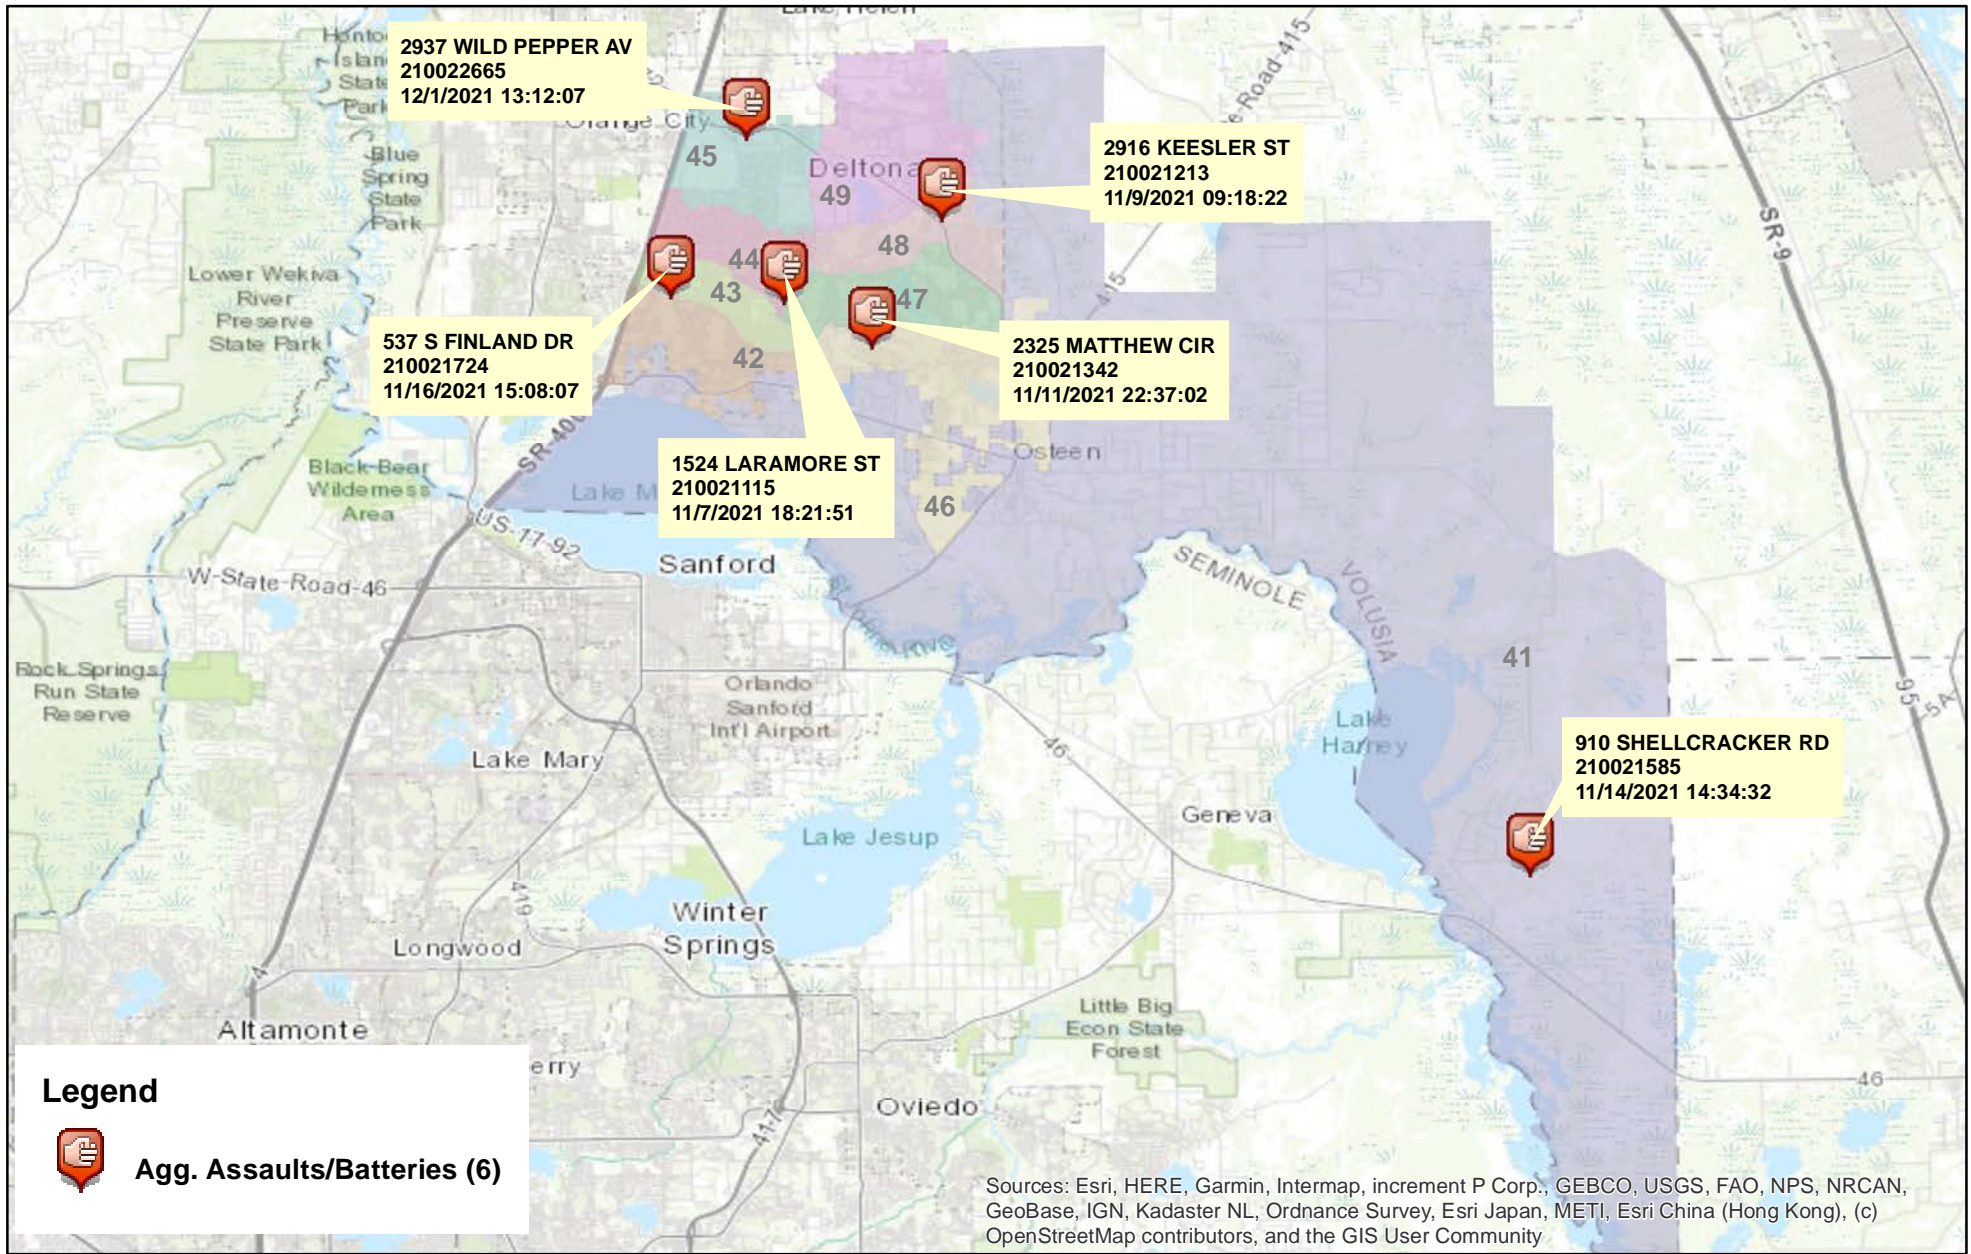

District 4 Aggravated Assaults and Batteries

11/07/2021 thru 12/04/2021

Prepared by: VC Crime Center
Crime Intelligence Analyst
Volusia Sheriff's Office
Printed On: 12/7/2021

* Map reflects total number of Incidents and not total number of victims

This is not a legal document. due to address incompatibilities, some incidents may not be represented and the information on this map should not be viewed as the legal representation of property boundaries, roads, facilities. etc.