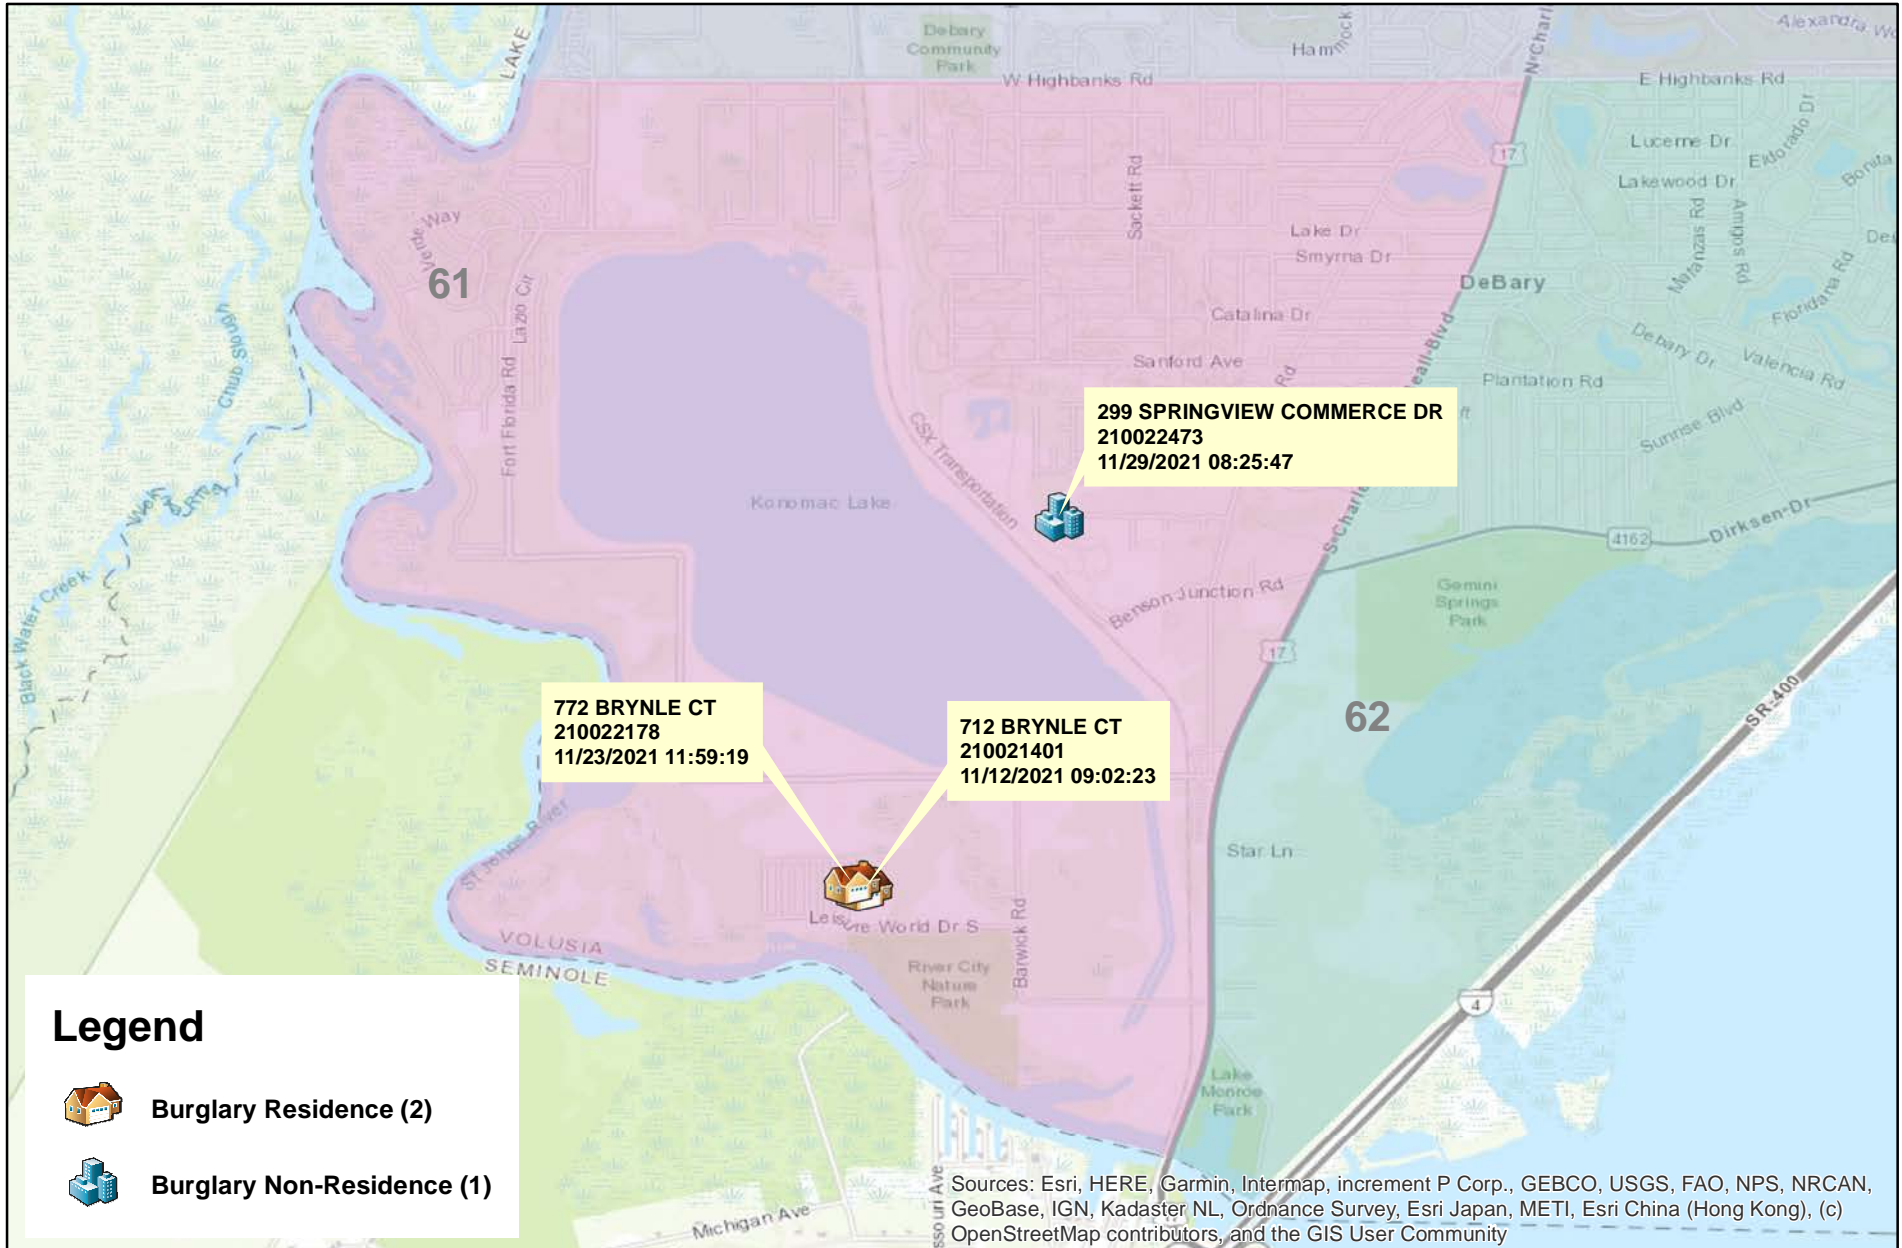

District 6 Burglaries

11/07/2021 thru 12/04/2021

Legend

Burglary Residence (2)

Burglary Non-Residence (1)

Sources: Esri, HERE, Garmin, Intermap, increment P Corp., GEBCO, USGS, FAO, NPS, NRCAN, GeoBase, IGN, Kadaster NL, Ordnance Survey, Esri Japan, METI, Esri China (Hong Kong), (c) OpenStreetMap contributors, and the GIS User Community

Prepared by: VC Crime Center
Crime Intelligence Analyst
Volusia Sheriff's Office
Printed On: 12/7/2021

* Map reflects total number of Incidents and not total number of victims

This is not a legal document. due to address incompatibilities, some incidents may not be represented and the information on this map should not be viewed as the legal representation of property boundaries, roads, facilities. etc.