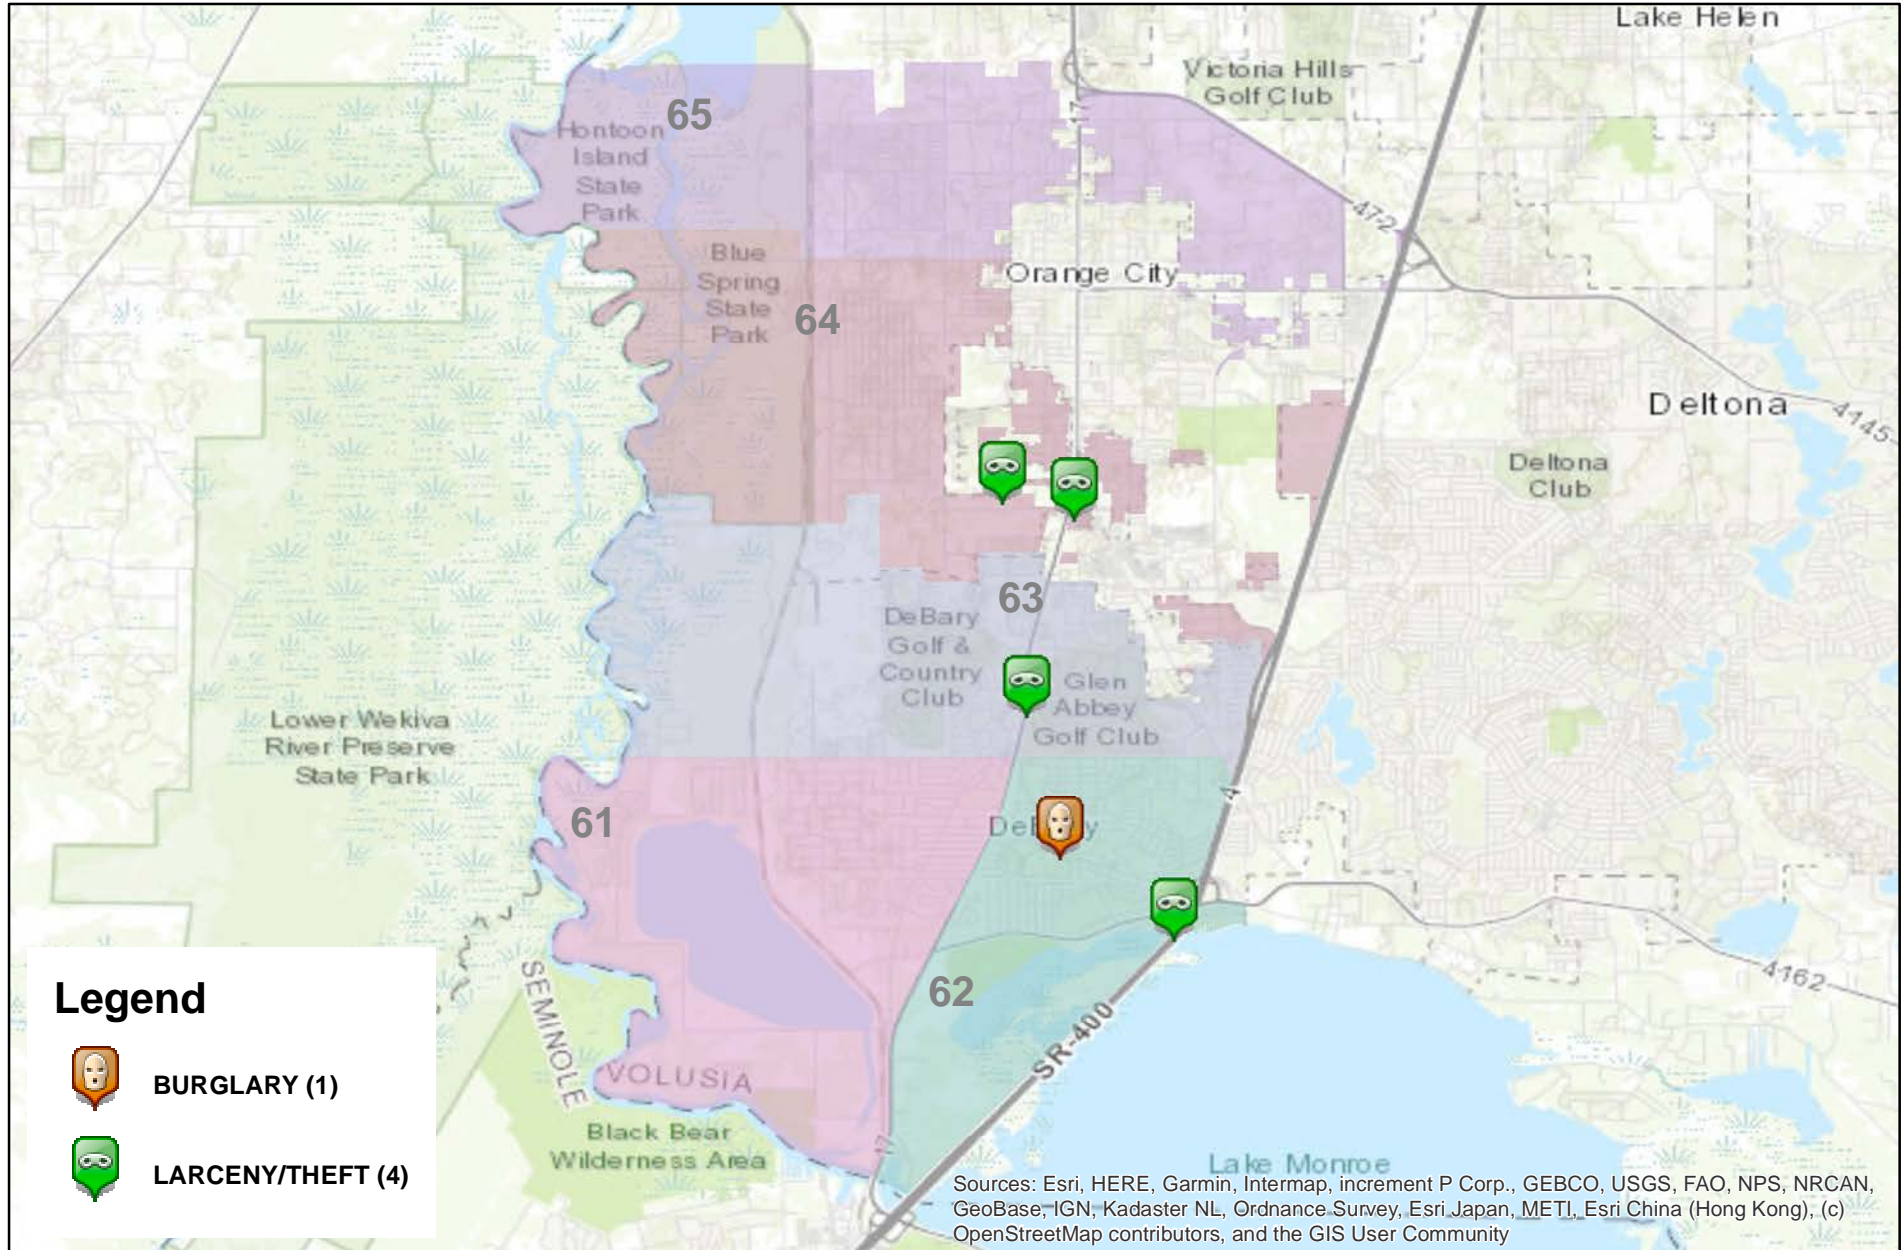

District 6 Part 1 Arrests by Location

11/07/2021 thru 12/04/2021

Prepared by: VC Crime Center
Crime Intelligence Analyst
Volusia Sheriff's Office
Printed On: 12/7/2021