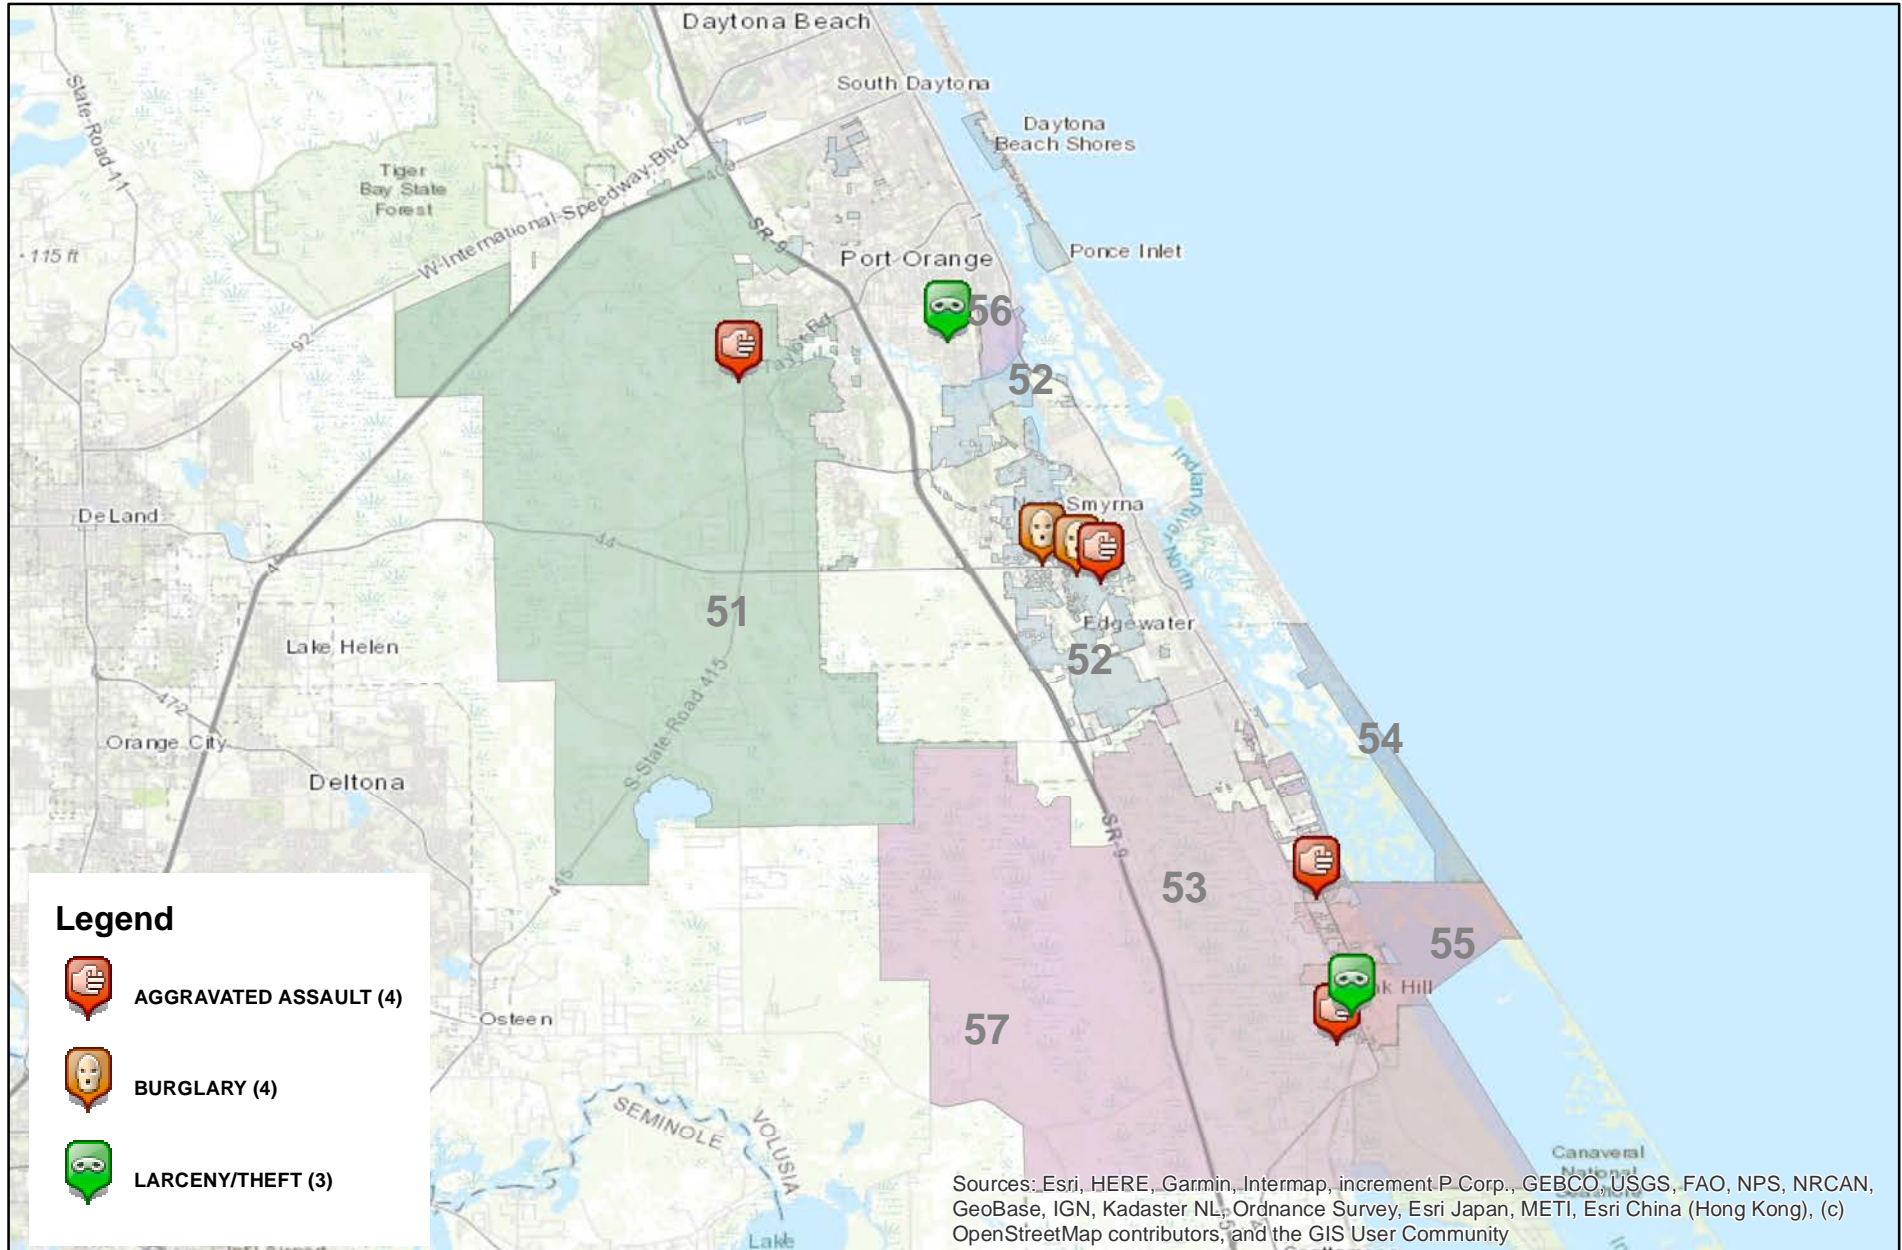

District 3 South Part 1 Arrests by Location

11/07/2021 thru 12/04/2021

Prepared by: VC Crime Center
Crime Intelligence Analyst
Volusia Sheriff's Office
Printed On: 12/7/2021

0 1 2 4 6 8 10 Miles
* Map reflects total number of Incidents and not total number of victims

This is not a legal document. due to address incompatibilities, some incidents may not be represented and the information on this map should not be viewed as the legal representation of property boundaries, roads, facilities. etc.