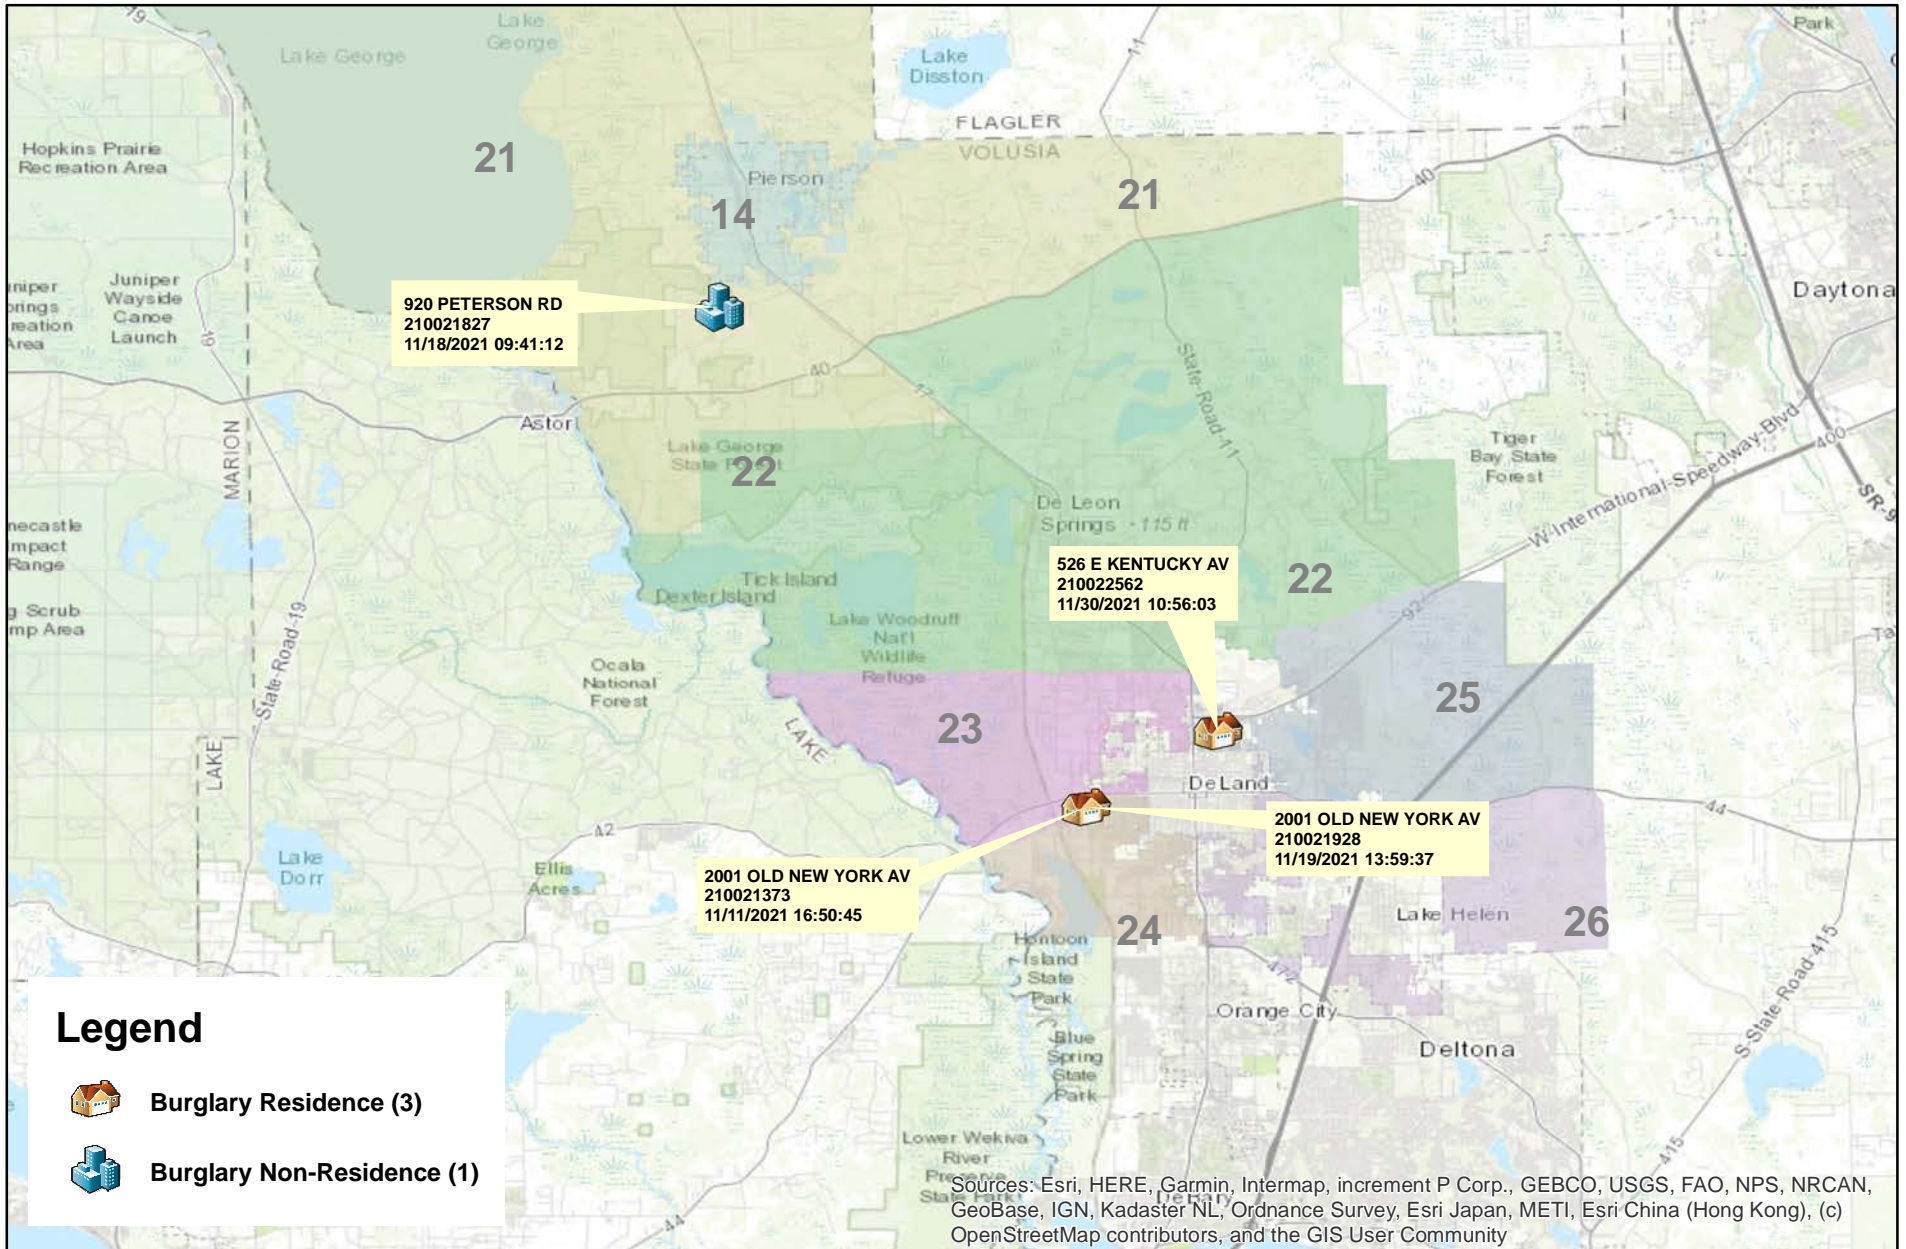

District 2 Burglaries

11/07/2021 thru 12/04/2021

Prepared by: VC Crime Center
Crime Intelligence Analyst
Volusia Sheriff's Office
Printed On: 12/7/2021