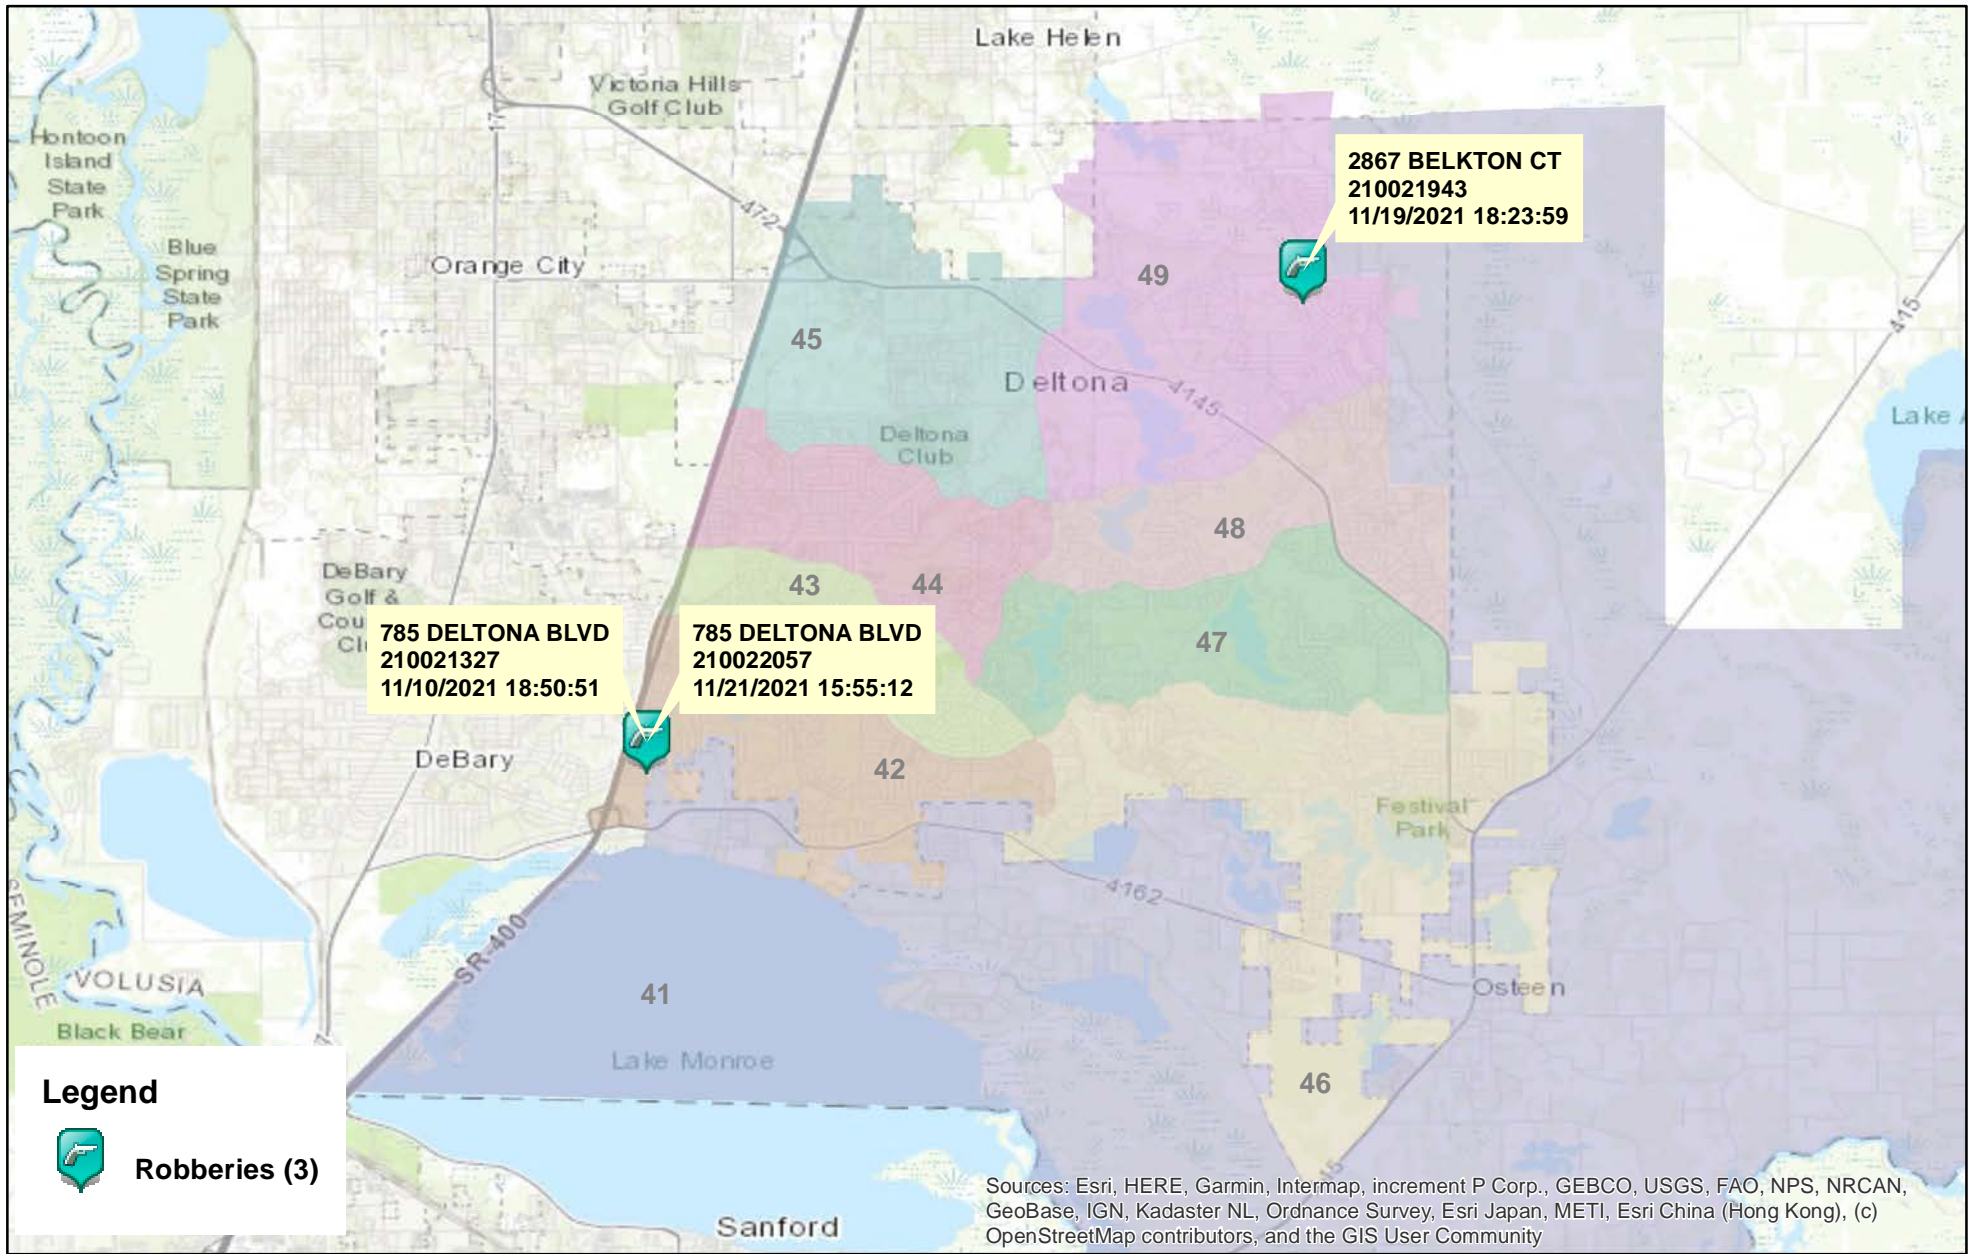

District 4 Robberies

11/07/2021 thru 12/04/2021

Legend

Robberies (3)

Sources: Esri, HERE, Garmin, Intermap, increment P Corp., GEBCO, USGS, FAO, NPS, NRCAN, GeoBase, IGN, Kadaster NL, Ordnance Survey, Esri Japan, METI, Esri China (Hong Kong), (c) OpenStreetMap contributors, and the GIS User Community

Prepared by: VC Crime Center
Crime Intelligence Analyst
Volusia Sheriff's Office
Printed On: 12/7/2021

0 0.5 1 2 3 4 Miles
* Map reflects total number of Incidents and not total number of victims

This is not a legal document. due to address incompatibilities, some incidents may not be represented and the information on this map should not be viewed as the legal representation of property boundaries, roads, facilities. etc.