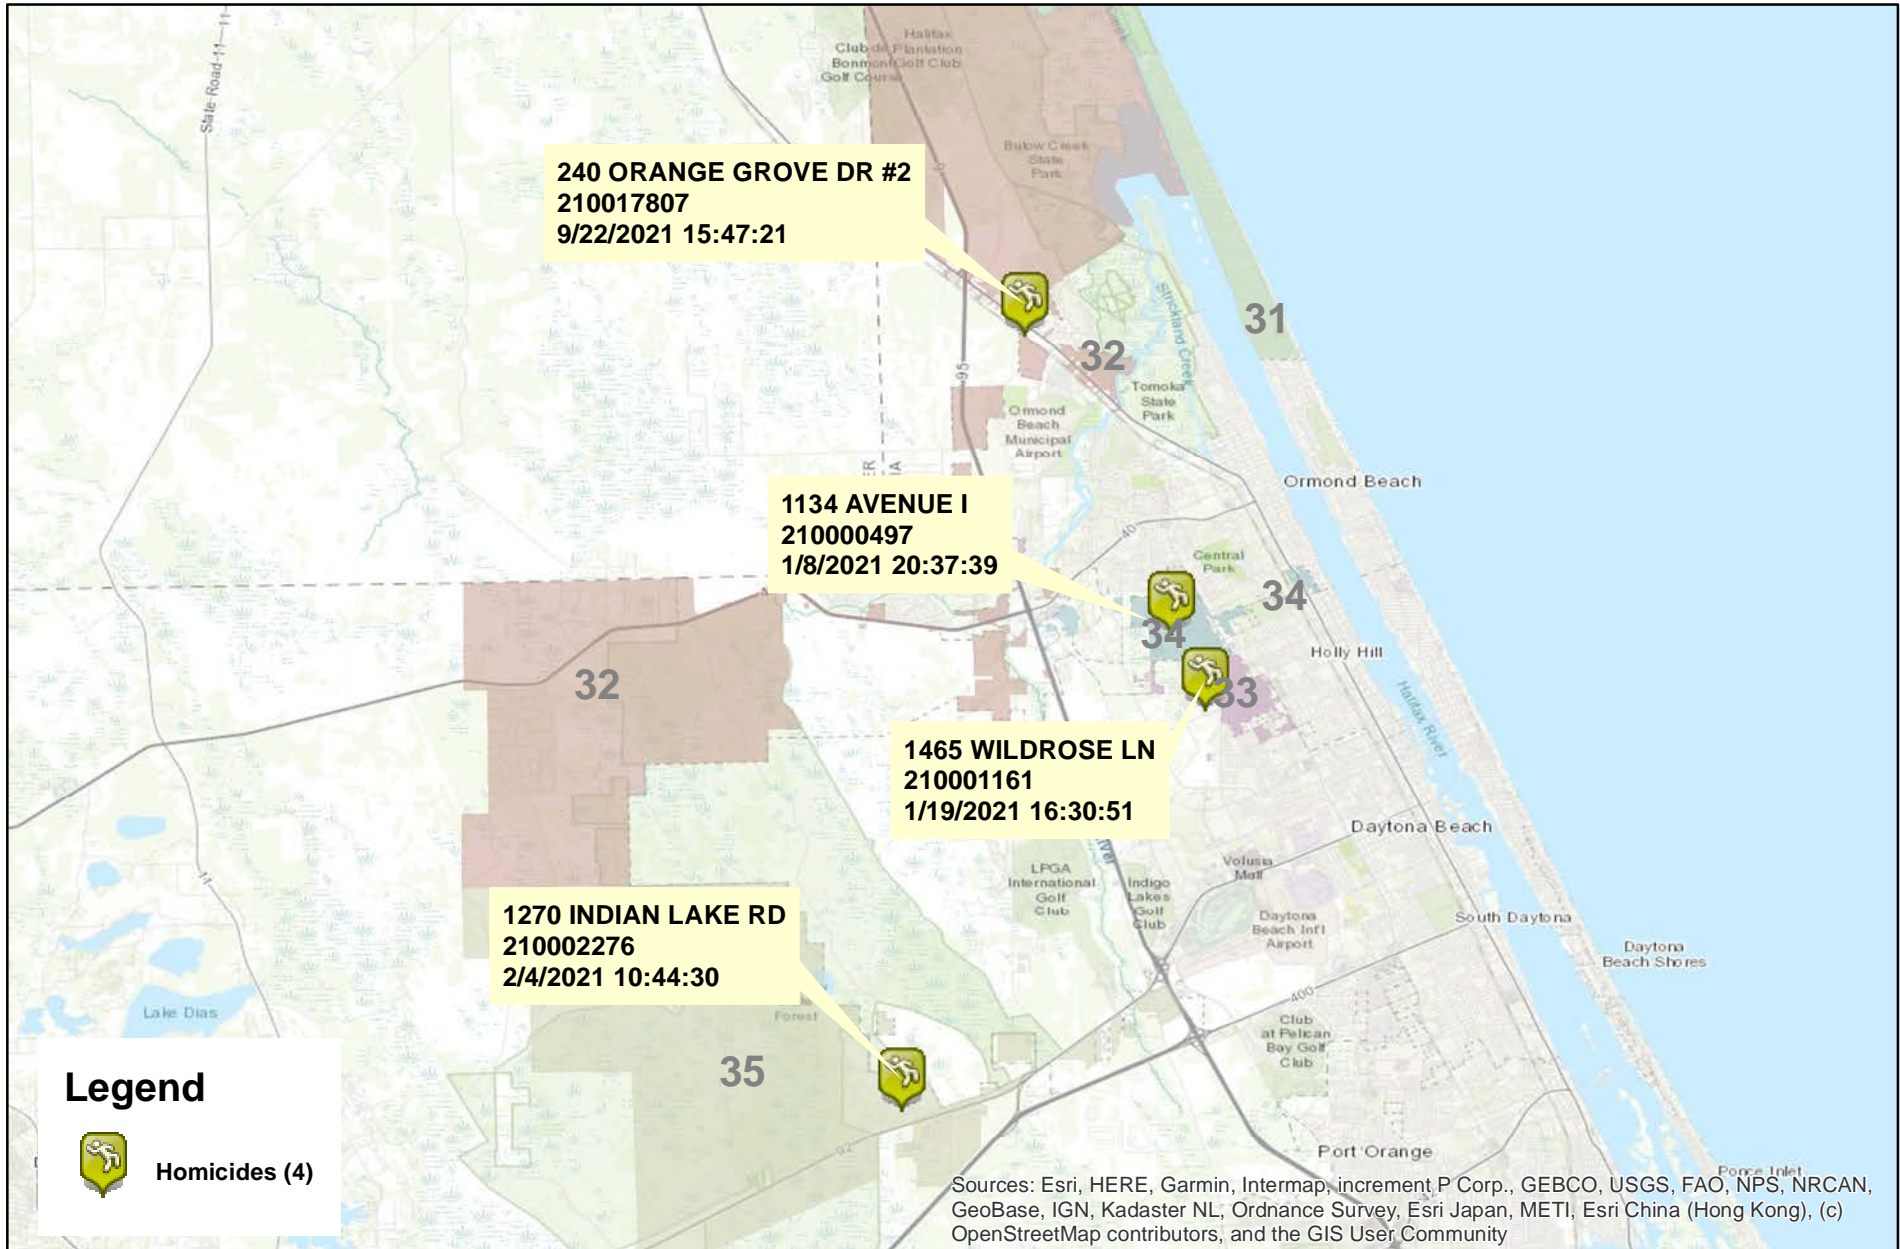

District 3 North Homicides 01/01/2021 thru 12/04/2021

Prepared by: VC Crime Center
Crime Intelligence Analyst
Volusia Sheriff's Office
Printed On: 12/7/2021

00.51 2 3 4 5 Miles
* Map reflects total number of Incidents and not total number of victims

This is not a legal document. due to address incompatibilities, some incidents may not be represented and the information on this map should not be viewed as the legal representation of property boundaries, roads, facilities. etc.