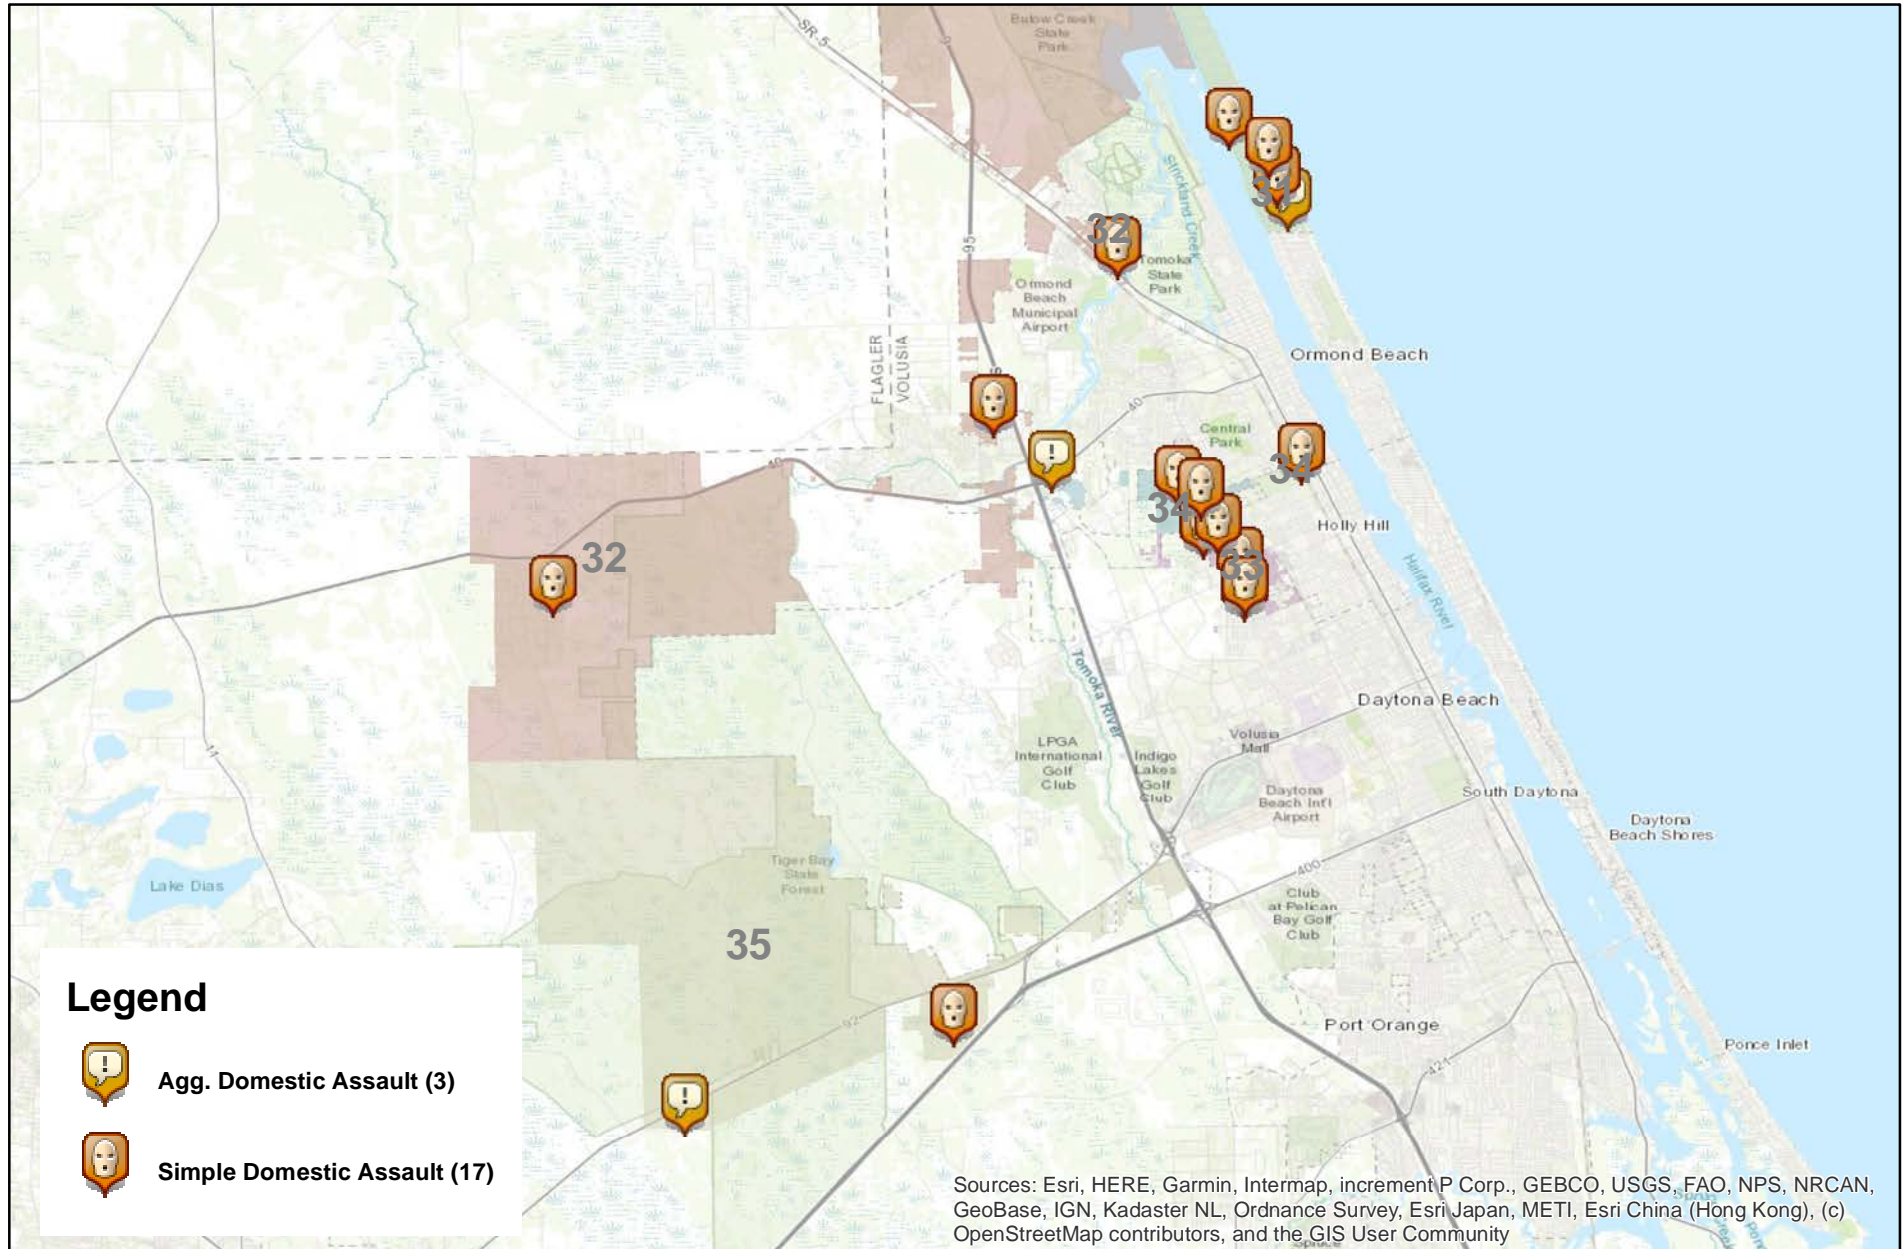

District 3 North Domestic Assaults and Batteries

11/07/2021 thru 12/04/2021

Prepared by: VC Crime Center
Crime Intelligence Analyst
Volusia Sheriff's Office
Printed On: 12/7/2021

00.51 2 3 4 5 Miles
* Map reflects total number of Incidents and not total number of victims

This is not a legal document. due to address incompatibilities, some incidents may not be represented and the information on this map should not be viewed as the legal representation of property boundaries, roads, facilities. etc.