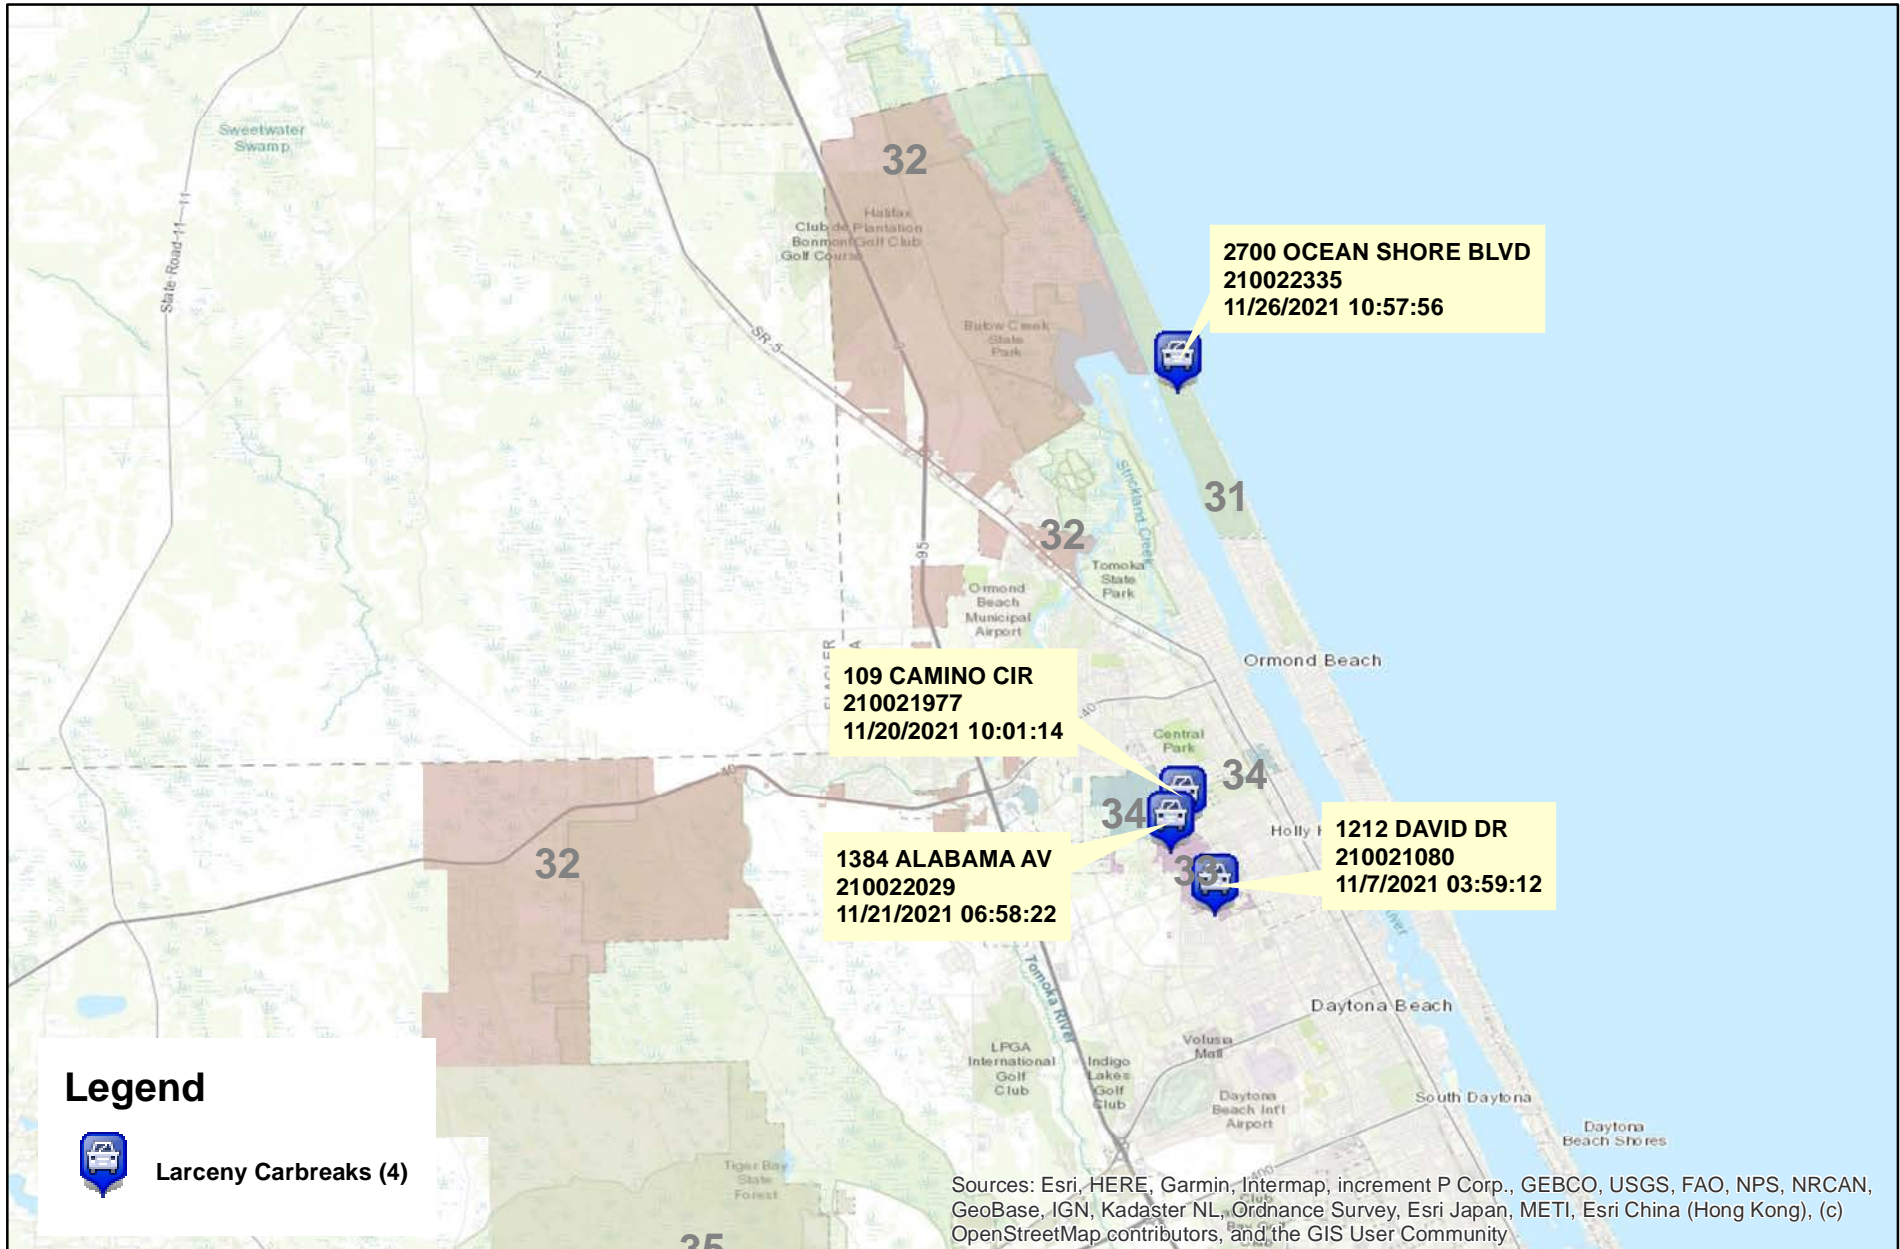

District 3 North Larceny Carbreaks

11/07/2021 thru 12/04/2021

Legend

Larceny Carbreaks (4)

Sources: Esri, HERE, Garmin, Intermap, increment P Corp., GEBCO, USGS, FAO, NPS, NRCAN, GeoBase, IGN, Kadaster NL, Ordnance Survey, Esri Japan, METI, Esri China (Hong Kong), (c) OpenStreetMap contributors, and the GIS User Community

Prepared by: VC Crime Center
Crime Intelligence Analyst
Volusia Sheriff's Office
Printed On: 12/7/2021

* Map reflects total number of Incidents and not total number of victims

This is not a legal document. due to address incompatibilities, some incidents may not be represented and the information on this map should not be viewed as the legal representation of property boundaries, roads, facilities. etc.