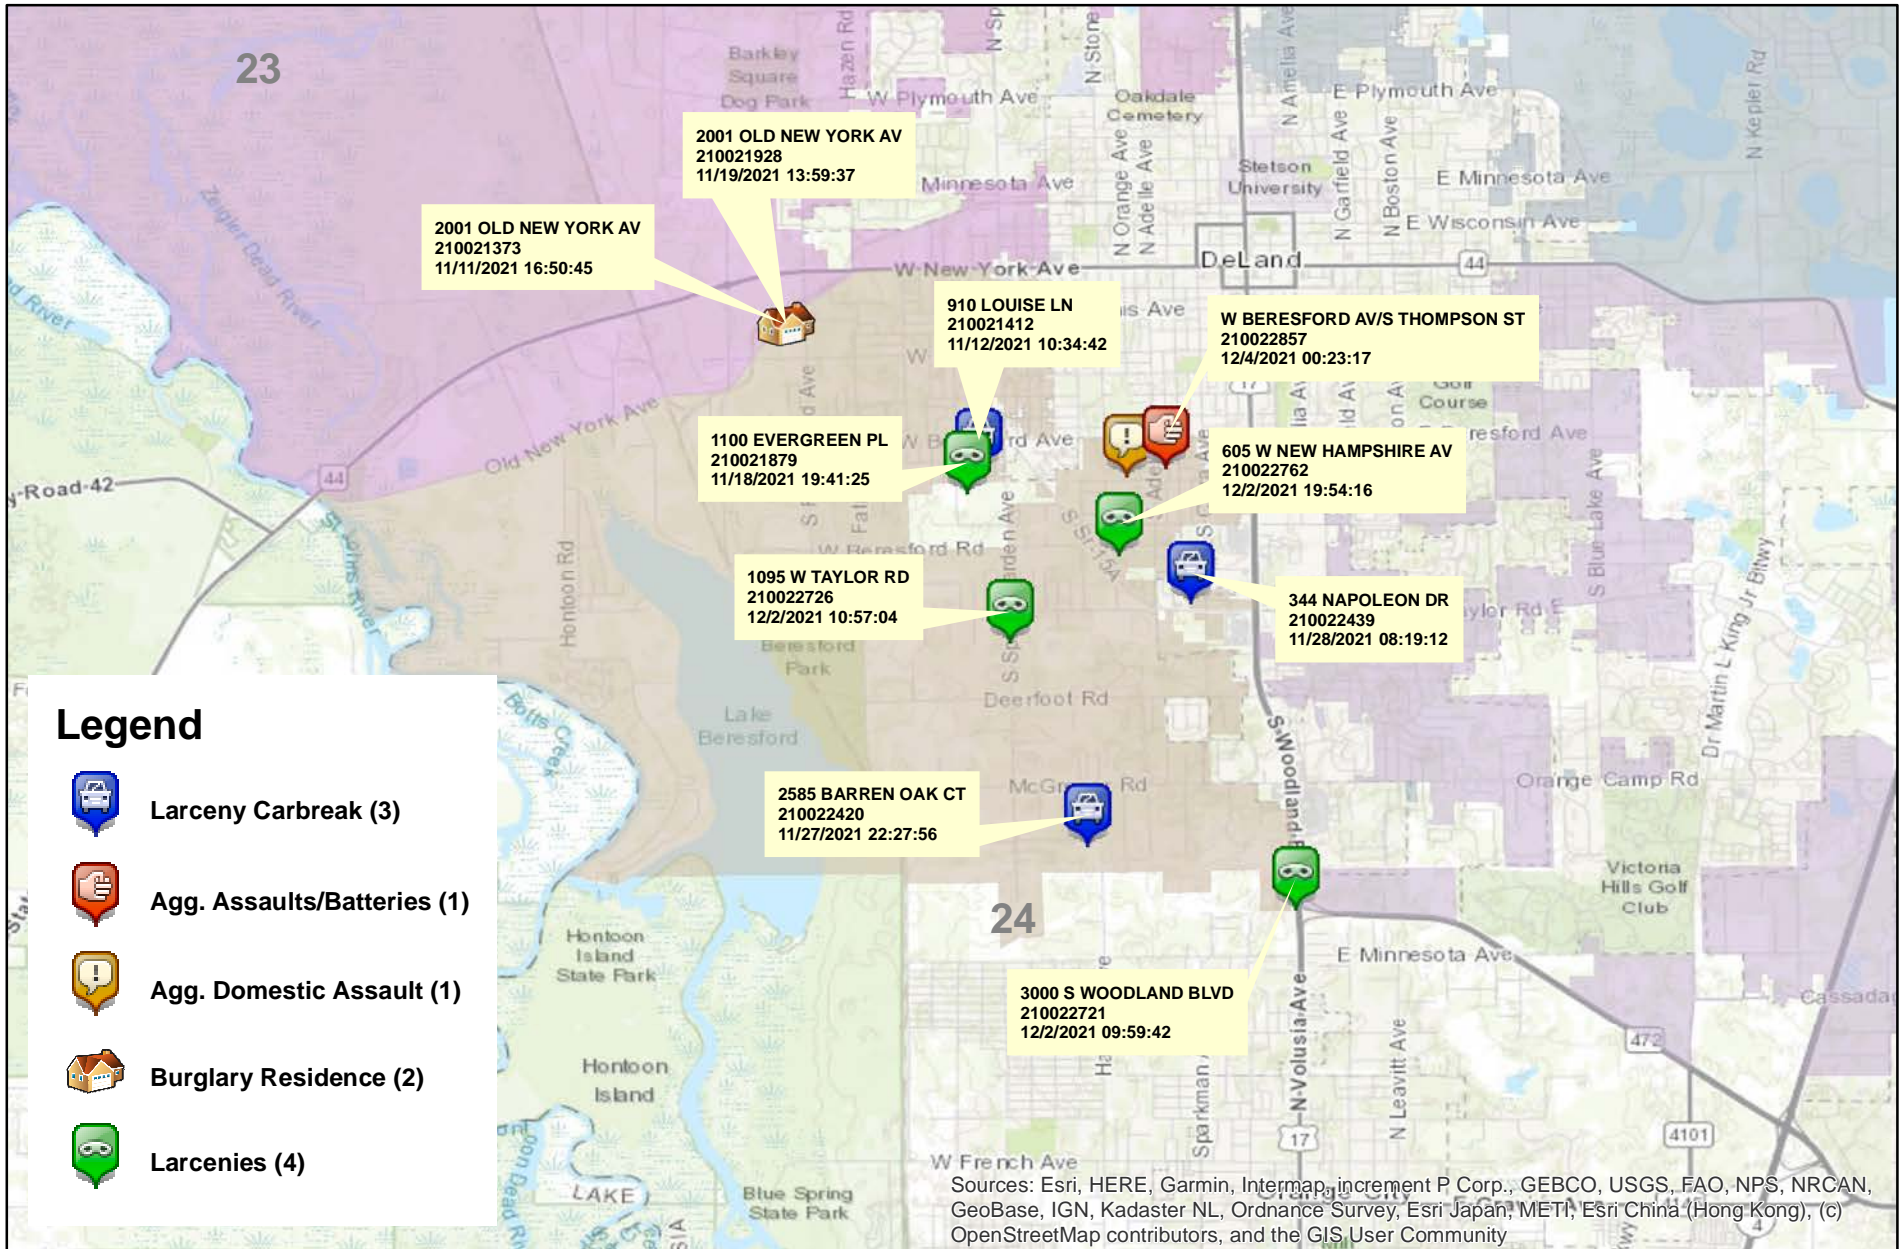

District 2 Hot Zone 24

11/07/2021 thru 12/04/2021

Prepared by: VC Crime Center
Crime Intelligence Analyst
Volusia Sheriff's Office
Printed On: 12/7/2021