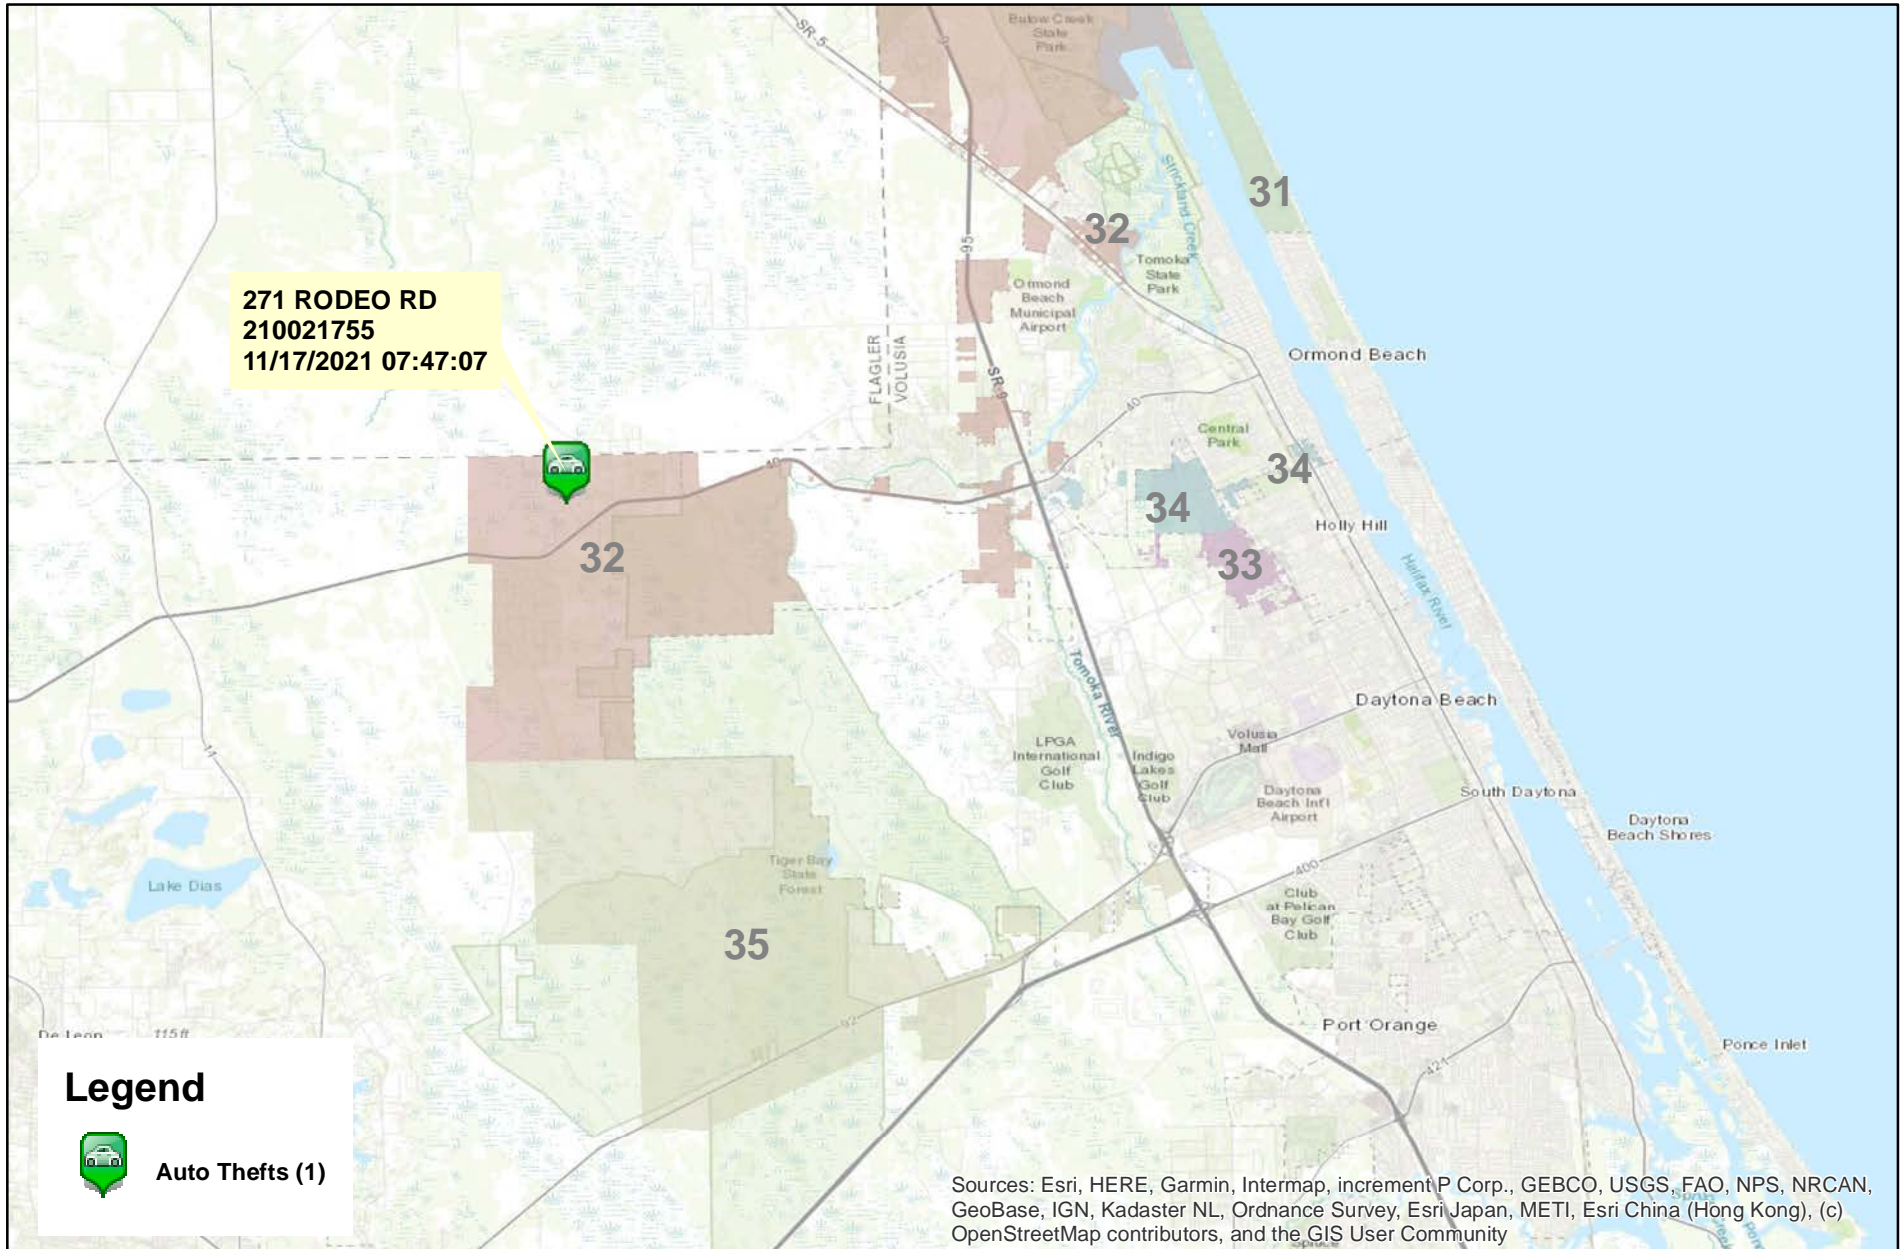

District 3 North Auto Thefts

11/07/2021 thru 12/04/2021

Prepared by: VC Crime Center
Crime Intelligence Analyst
Volusia Sheriff's Office
Printed On: 12/7/2021

00.51 2 3 4 5 Miles
* Map reflects total number of Incidents and not total number of victims

This is not a legal document. due to address incompatibilities, some incidents may not be represented and the information on this map should not be viewed as the legal representation of property boundaries, roads, facilities. etc.