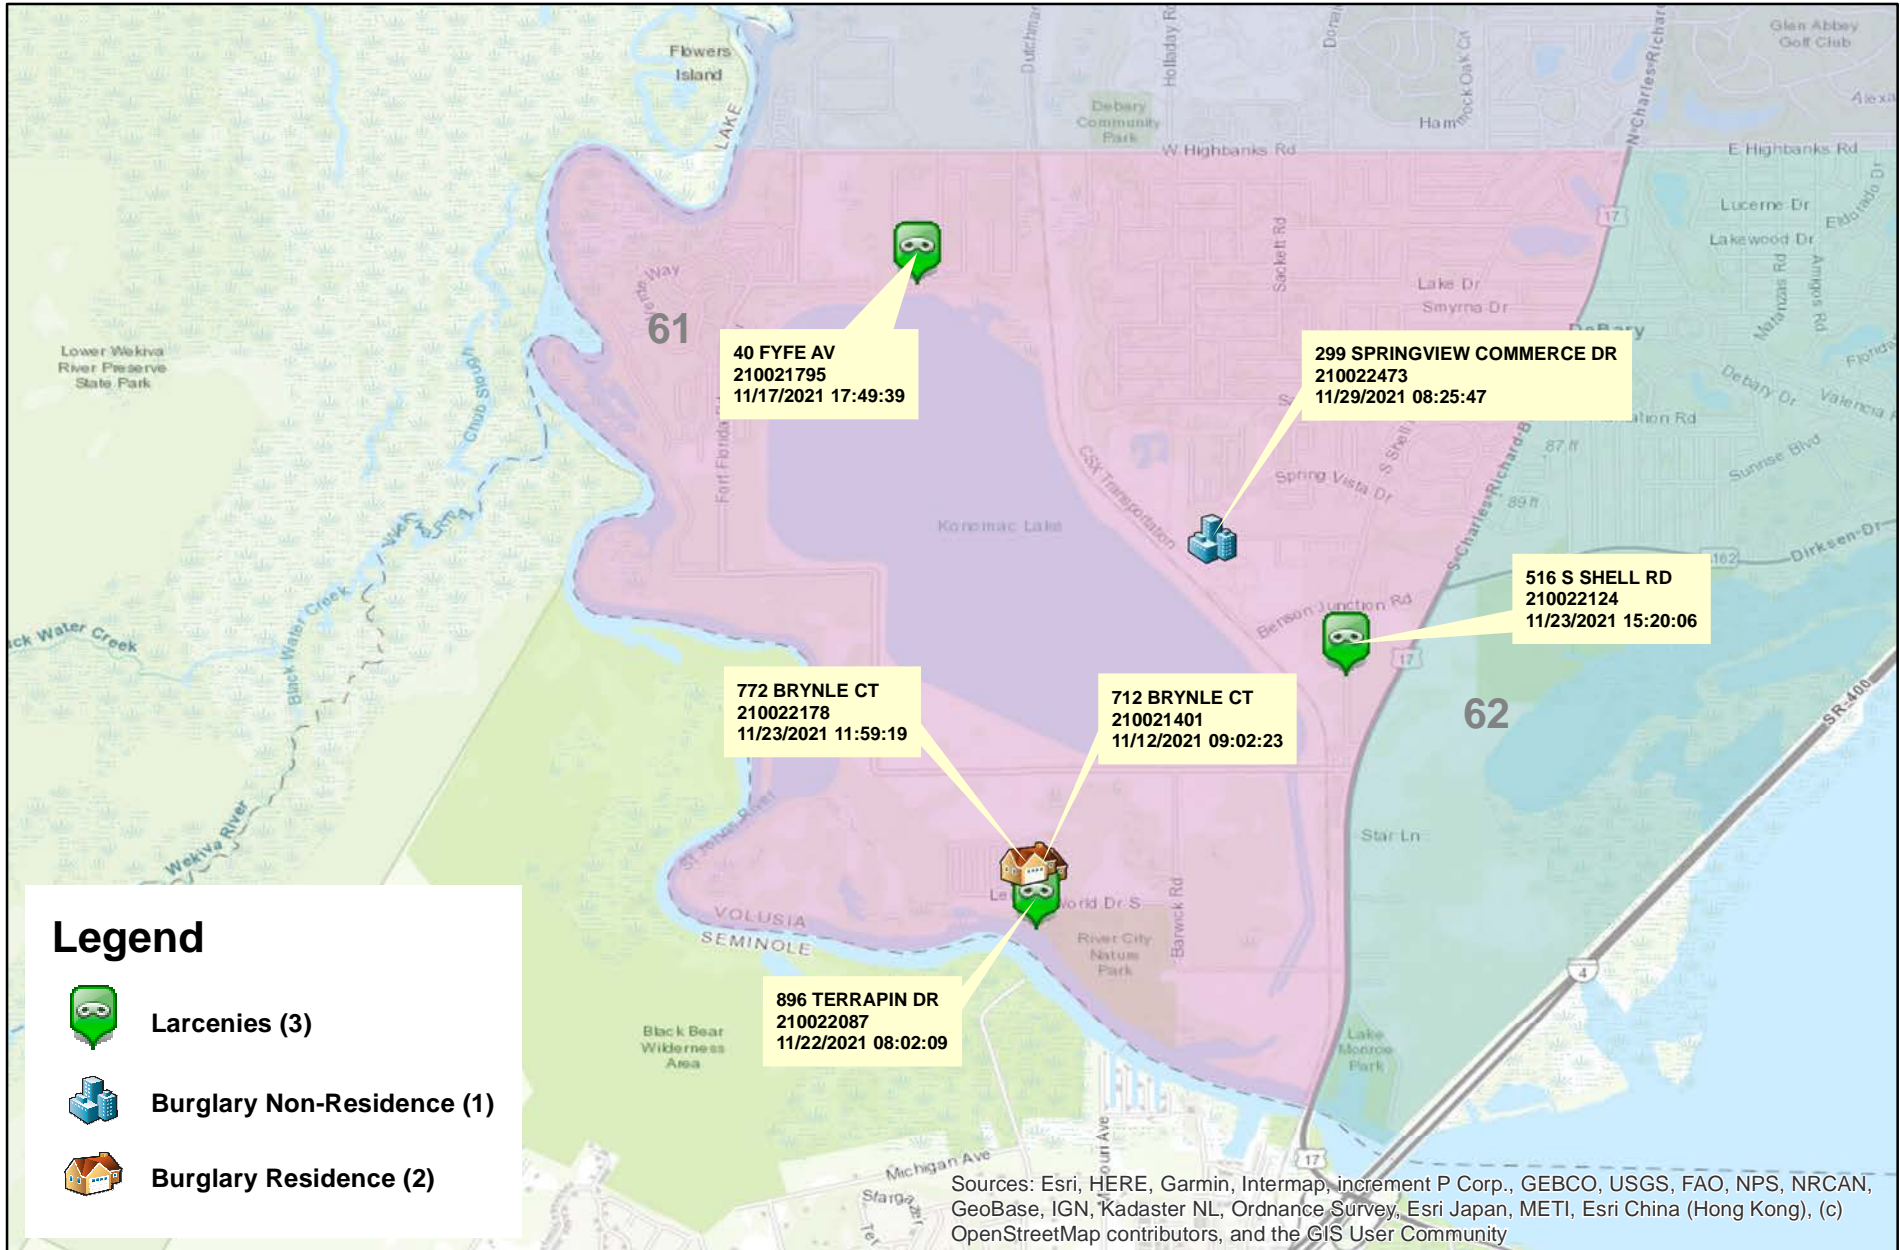

District 6 Hot Zone 61

11/07/2021 thru 12/04/2021

Prepared by: VC Crime Center
Crime Intelligence Analyst
Volusia Sheriff's Office
Printed On: 12/7/2021

* Map reflects total number of Incidents and not total number of victims

This is not a legal document. due to address incompatibilities, some incidents may not be represented and the information on this map should not be viewed as the legal representation of property boundaries, roads, facilities. etc.