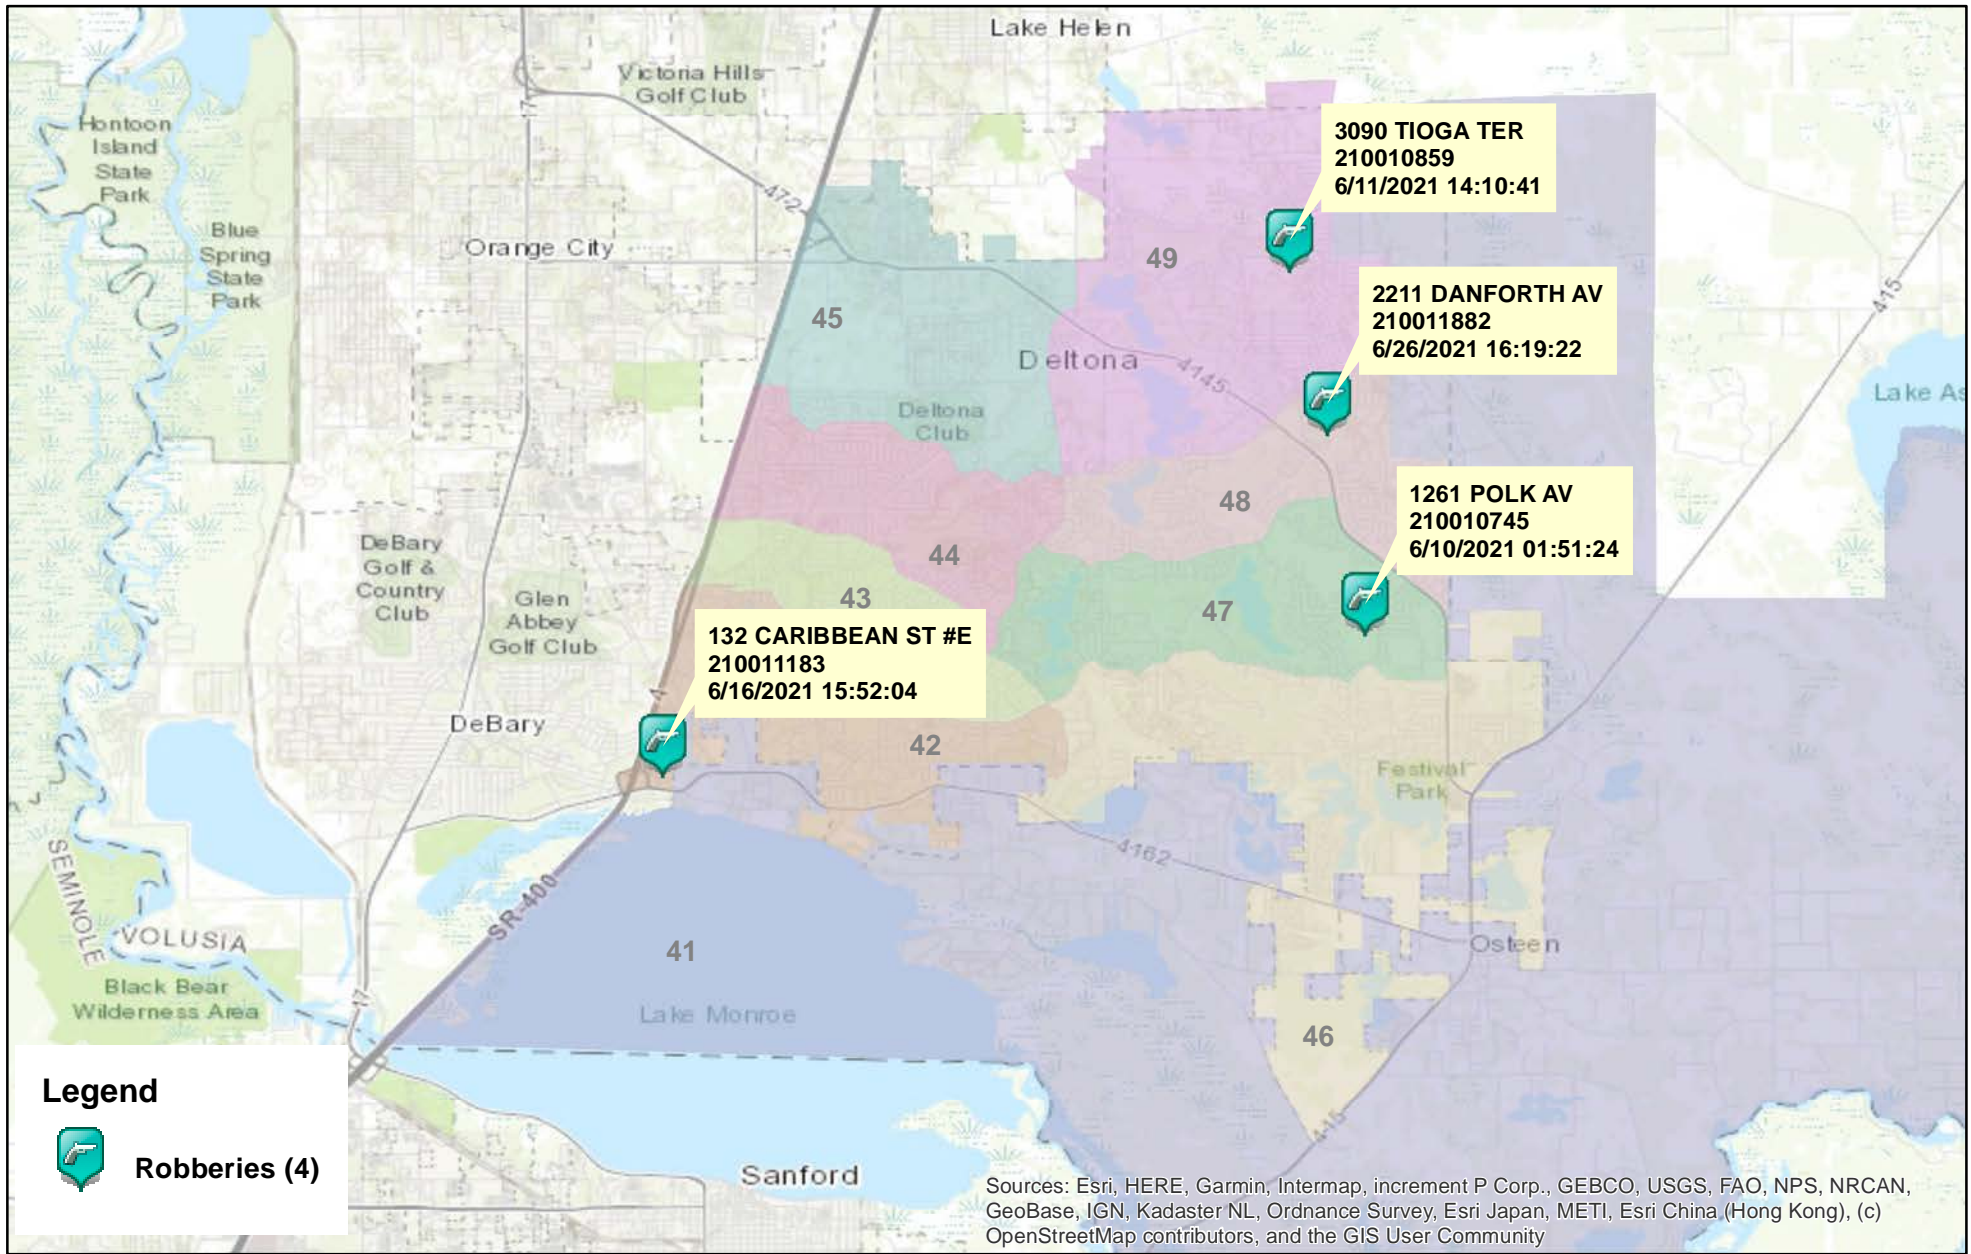

District 4 Robberies

06/06/2021 thru 07/03/2021

Sources: Esri, HERE, Garmin, Intermap, increment P Corp., GEBCO, USGS, FAO, NPS, NRCAN, GeoBase, IGN, Kadaster NL, Ordnance Survey, Esri Japan, METI, Esri China (Hong Kong), (c) OpenStreetMap contributors, and the GIS User Community

Legend

Robberies (4)

Prepared by: VC Crime Center
Crime Intelligence Analyst
Volusia Sheriff's Office
Printed On: 7/6/2021

* Map reflects total number of Incidents and not total number of victims

This is not a legal document. due to address incompatibilities, some incidents may not be represented and the information on this map should not be viewed as the legal representation of property boundaries, roads, facilities. etc.