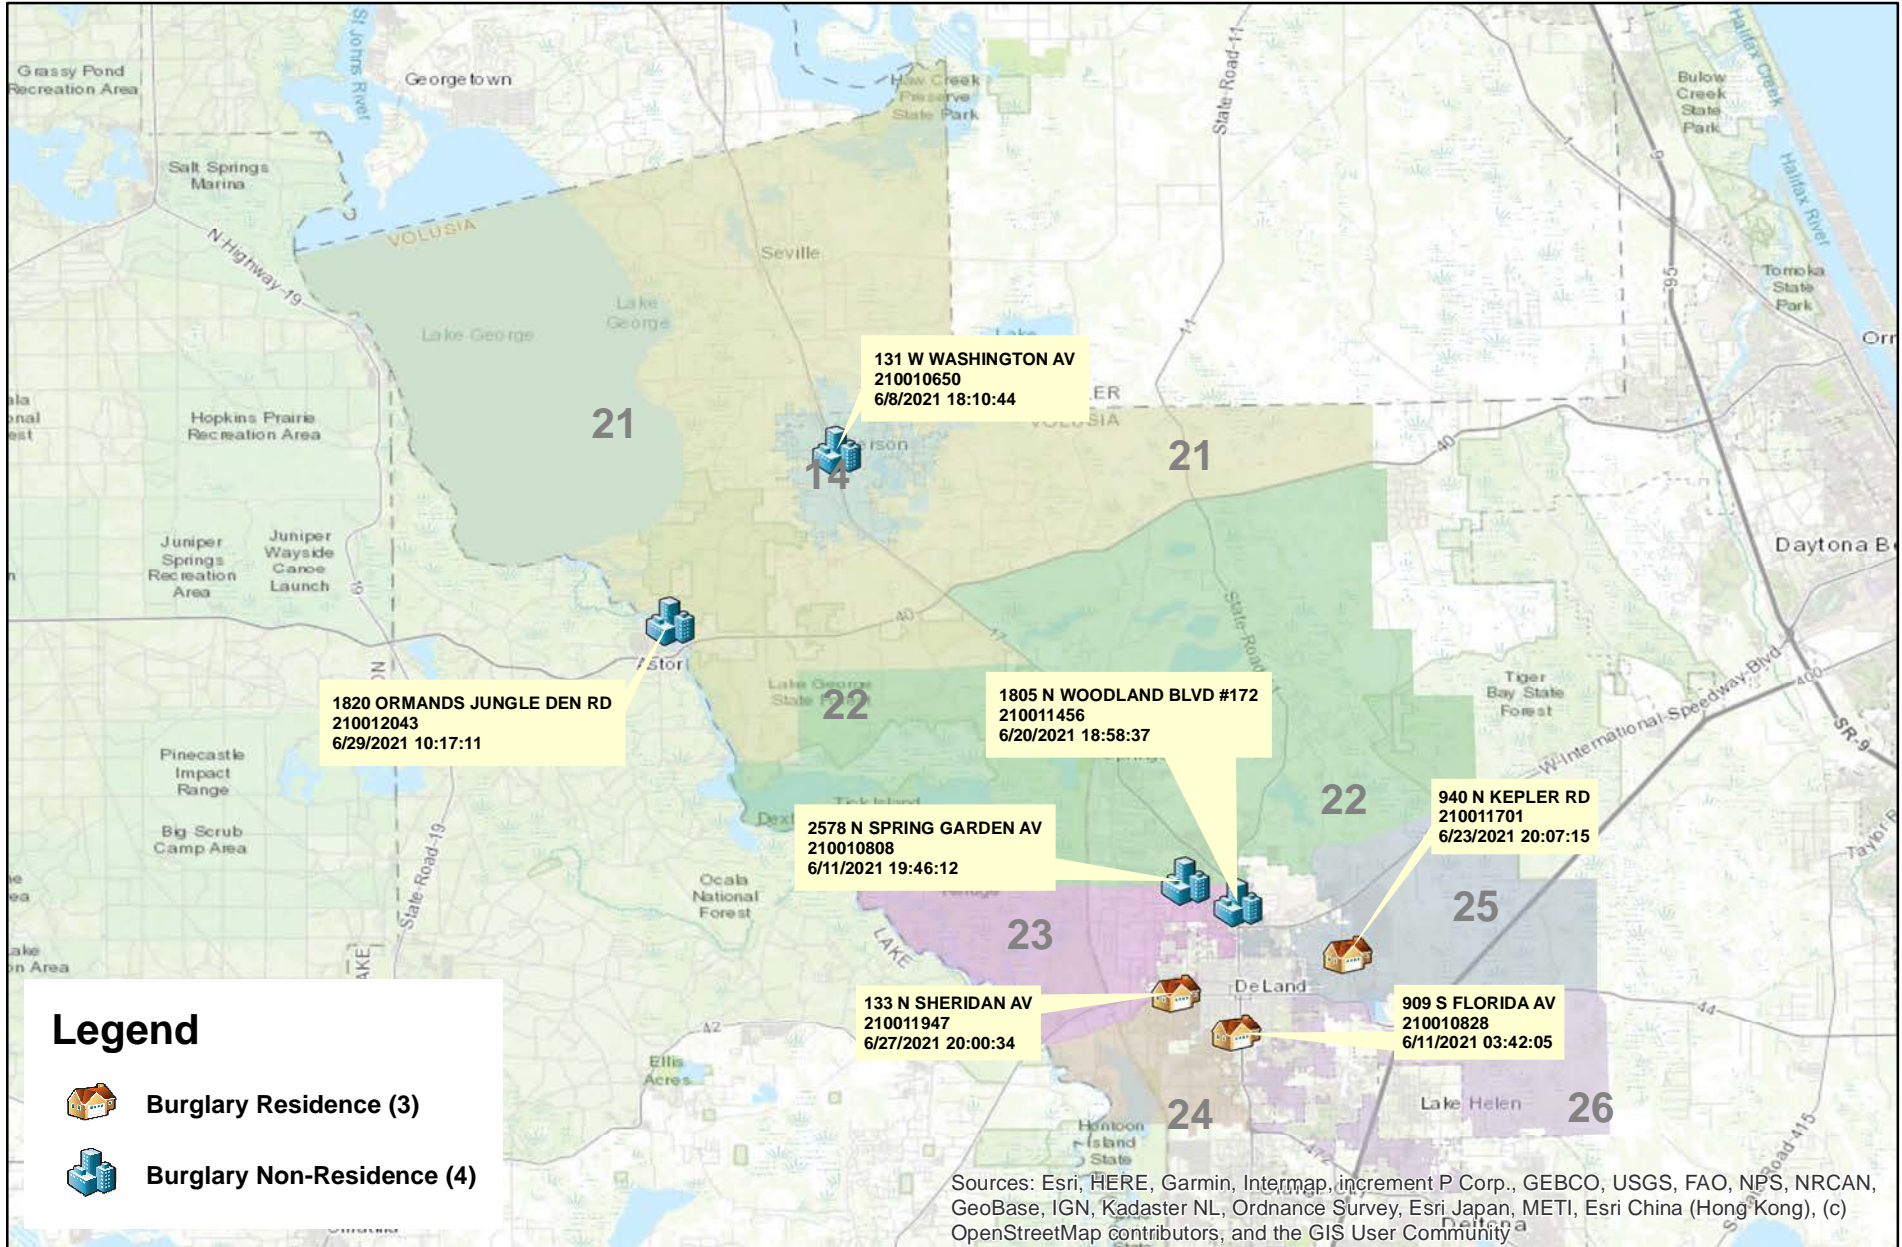

District 2 Burglaries

06/06/2021 thru 07/03/2021

Prepared by: VC Crime Center
Crime Intelligence Analyst
Volusia Sheriff's Office
Printed On: 7/6/2021

0 1 2 4 6 8 10 Miles
* Map reflects total number of Incidents and not total number of victims

This is not a legal document. due to address incompatibilities, some incidents may not be represented and the information on this map should not be viewed as the legal representation of property boundaries, roads, facilities. etc.