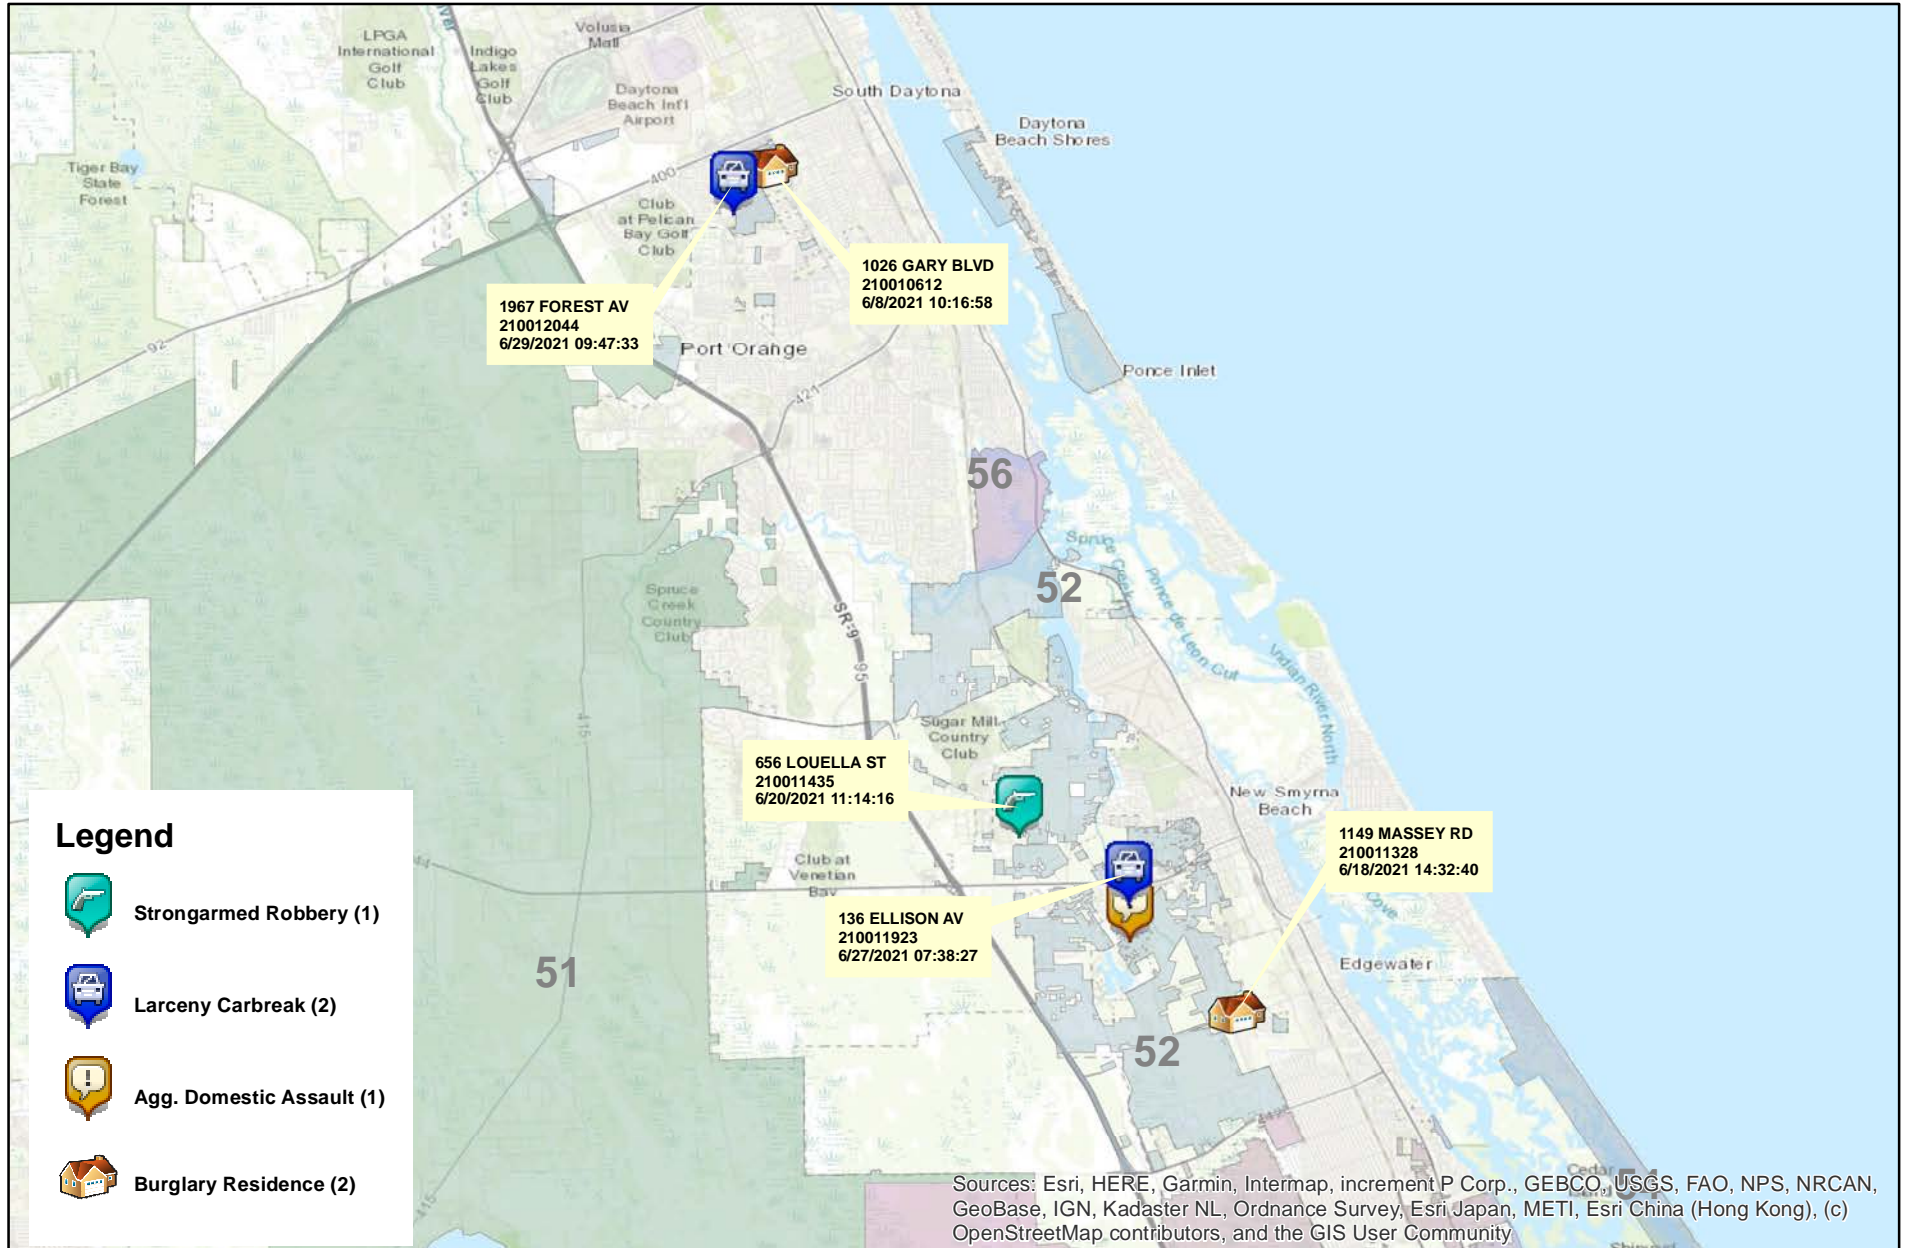

District 3 South Hot Zone 52

06/06/2021 thru 07/03/2021

Legend

- Strongarmed Robbery (1)
- Larceny Carbreak (2)
- Agg. Domestic Assault (1)
- Burglary Residence (2)

Sources: Esri, HERE, Garmin, Intermap, increment P Corp., GEBCO, USGS, FAO, NPS, NRCAN, GeoBase, IGN, Kadaster NL, Ordnance Survey, Esri Japan, METI, Esri China (Hong Kong), (c) OpenStreetMap contributors, and the GIS User Community

Prepared by: VC Crime Center
Crime Intelligence Analyst
Volusia Sheriff's Office
Printed On: 7/6/2021

00.51 2 3 4 5 Miles
* Map reflects total number of Incidents and not total number of victims

This is not a legal document. due to address incompatibilities, some incidents may not be represented and the information on this map should not be viewed as the legal representation of property boundaries, roads, facilities. etc.