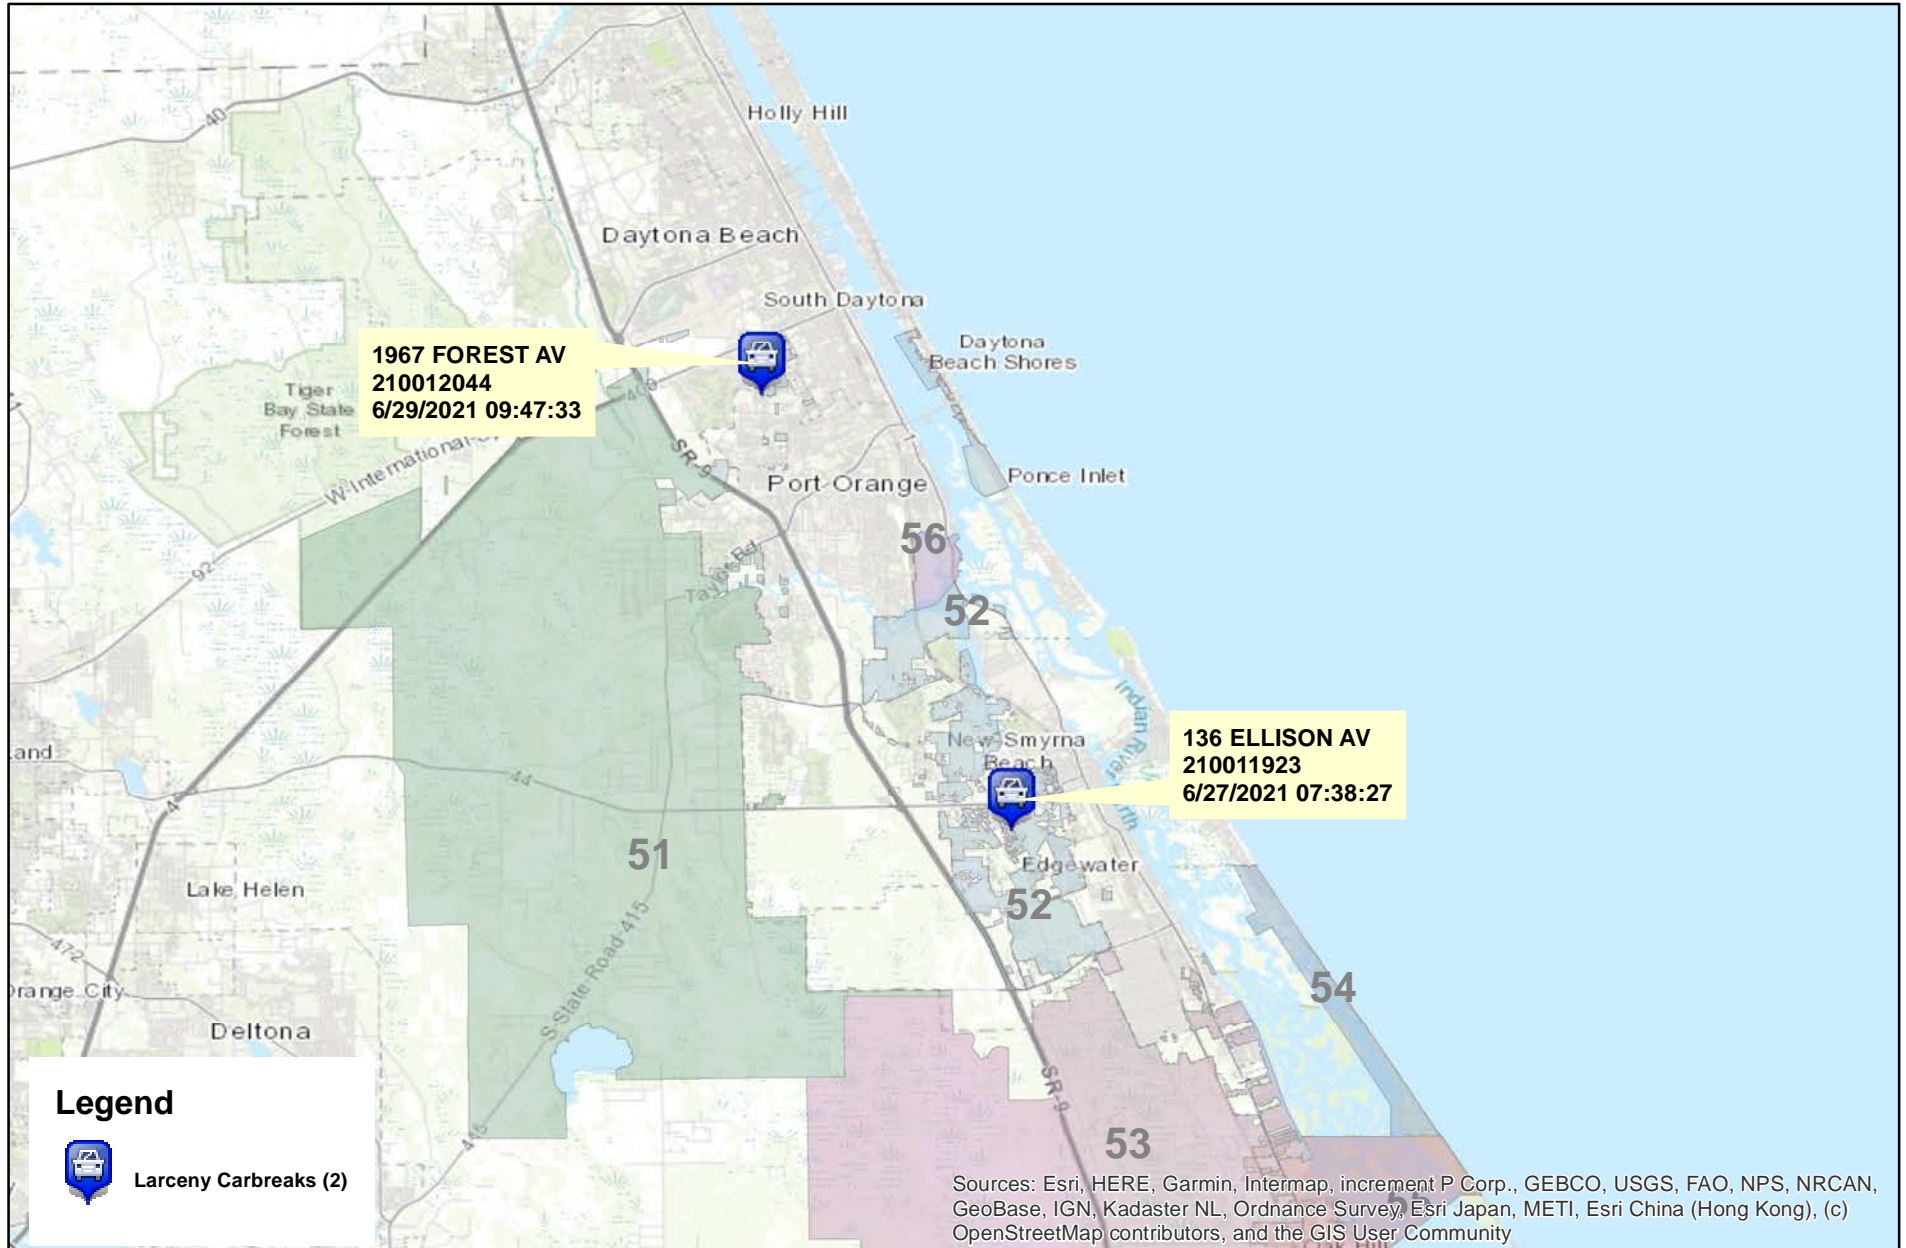

District 3 South Larceny Carbreaks

06/06/2021 thru 07/03/2021

Prepared by: VC Crime Center
Crime Intelligence Analyst
Volusia Sheriff's Office
Printed On: 7/6/2021

0 1 2 4 6 8 10 Miles
* Map reflects total number of Incidents and not total number of victims

This is not a legal document. due to address incompatibilities, some incidents may not be represented and the information on this map should not be viewed as the legal representation of property boundaries, roads, facilities. etc.