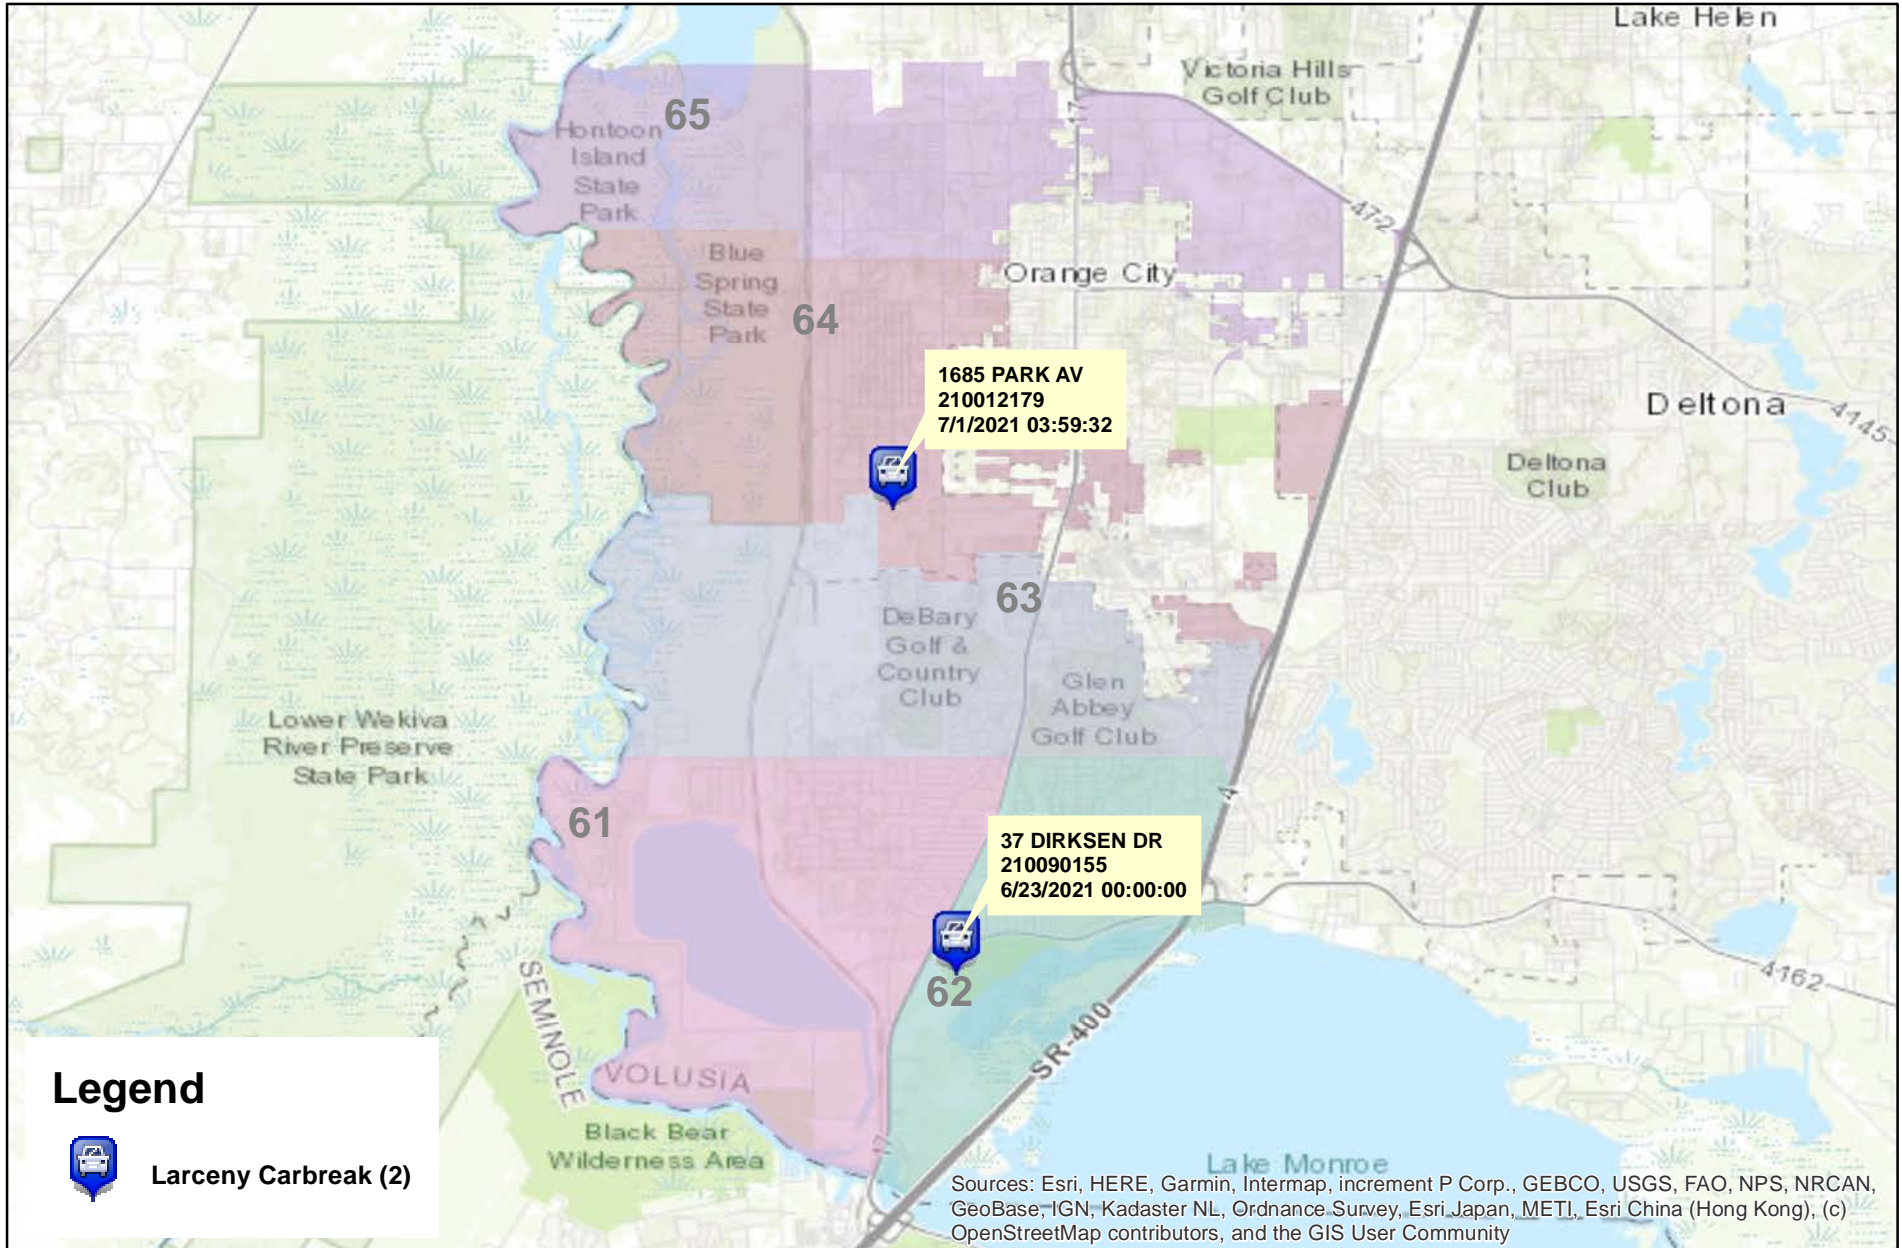

District 6 Larceny Carbreaks 06/06/2021 thru 07/03/2021

Prepared by: VC Crime Center
Crime Intelligence Analyst
Volusia Sheriff's Office
Printed On: 7/6/2021

0 0.5 1 2 3 Miles
* Map reflects total number of Incidents and not total number of victims

This is not a legal document. due to address incompatibilities, some incidents may not be represented and the information on this map should not be viewed as the legal representation of property boundaries, roads, facilities. etc.