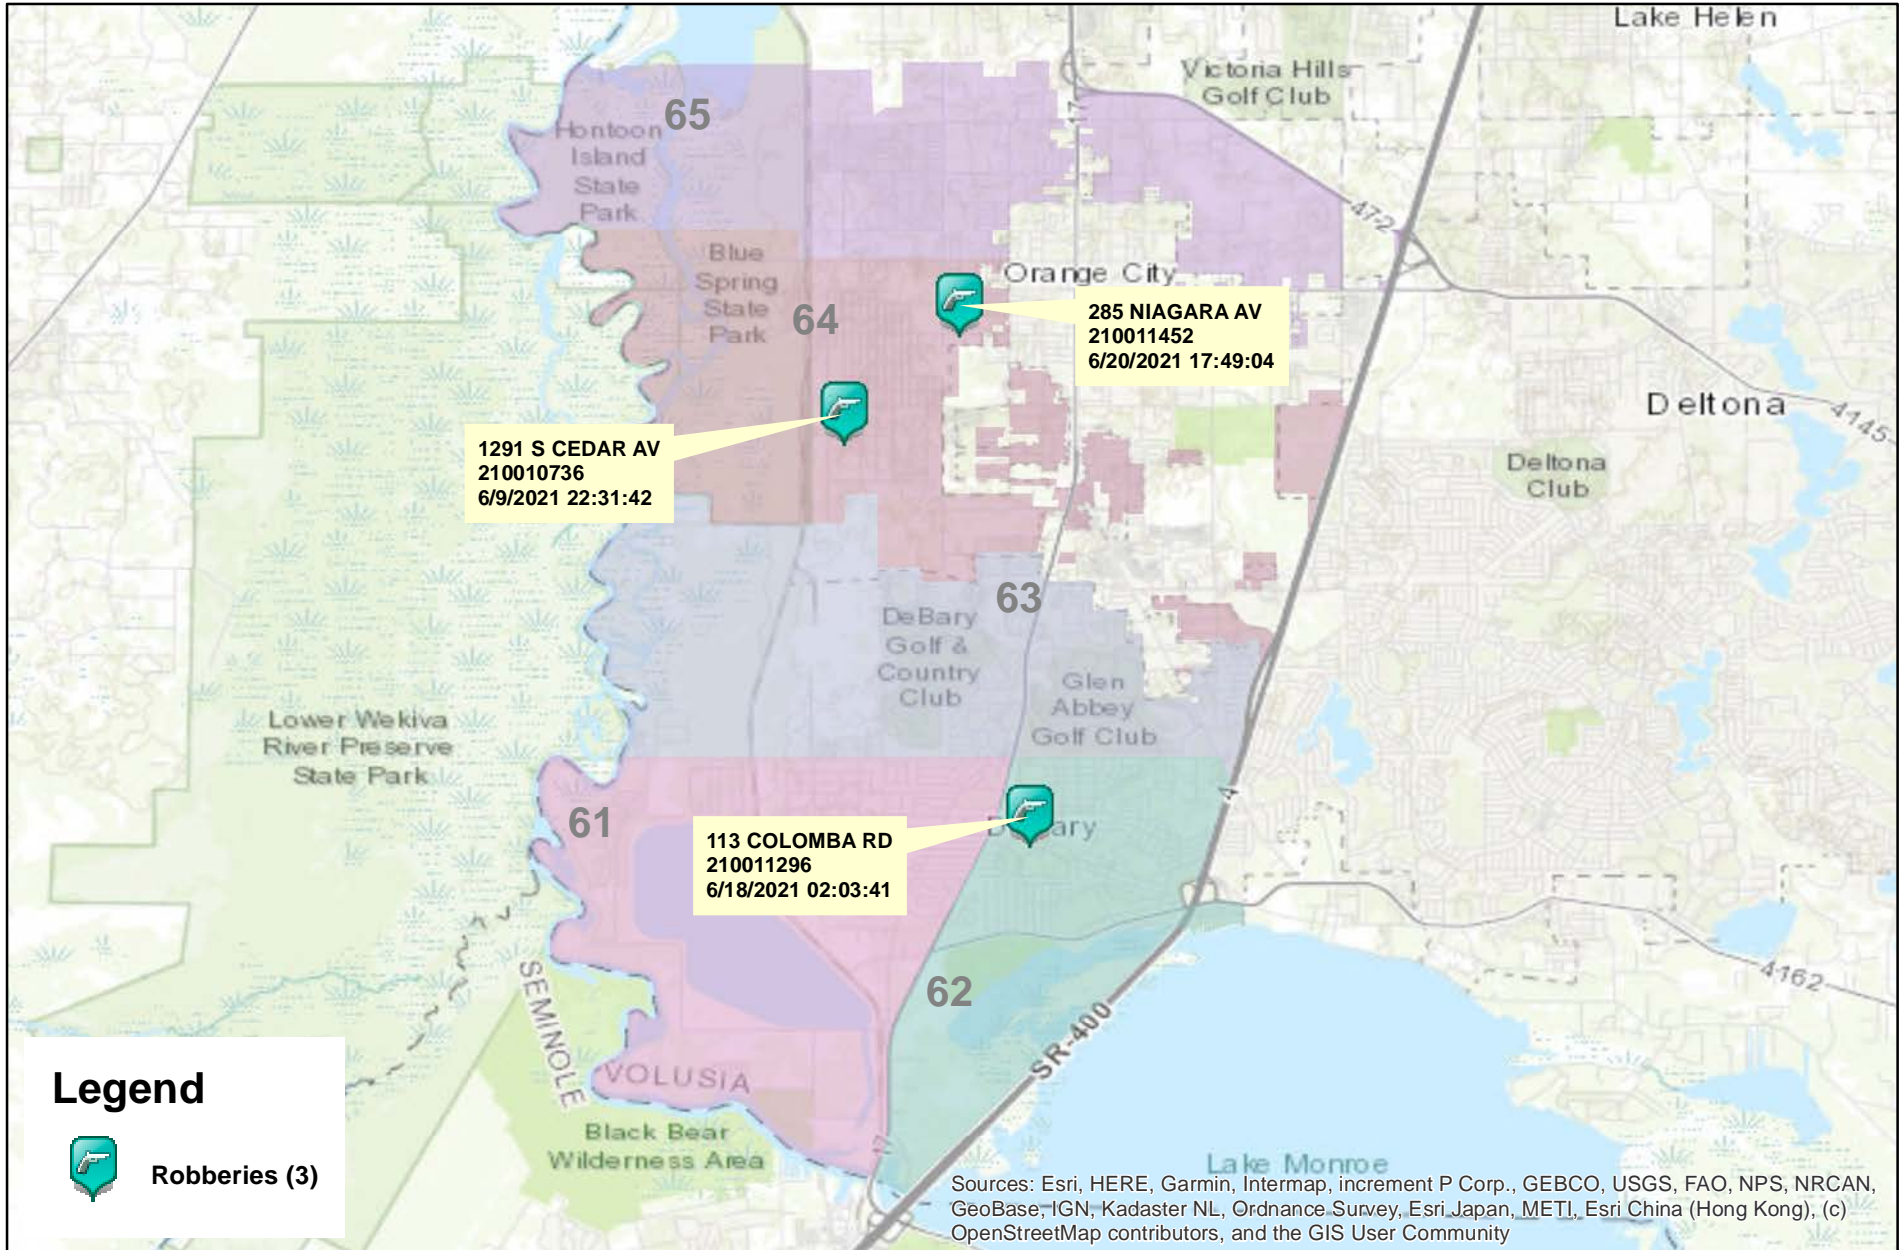

District 6 Robberies

06/06/2021 thru 07/03/2021

Prepared by: VC Crime Center
Crime Intelligence Analyst
Volusia Sheriff's Office
Printed On: 7/6/2021

0 0.5 1 2 3 Miles
* Map reflects total number of Incidents and not total number of victims

This is not a legal document. due to address incompatibilities, some incidents may not be represented and the information on this map should not be viewed as the legal representation of property boundaries, roads, facilities. etc.