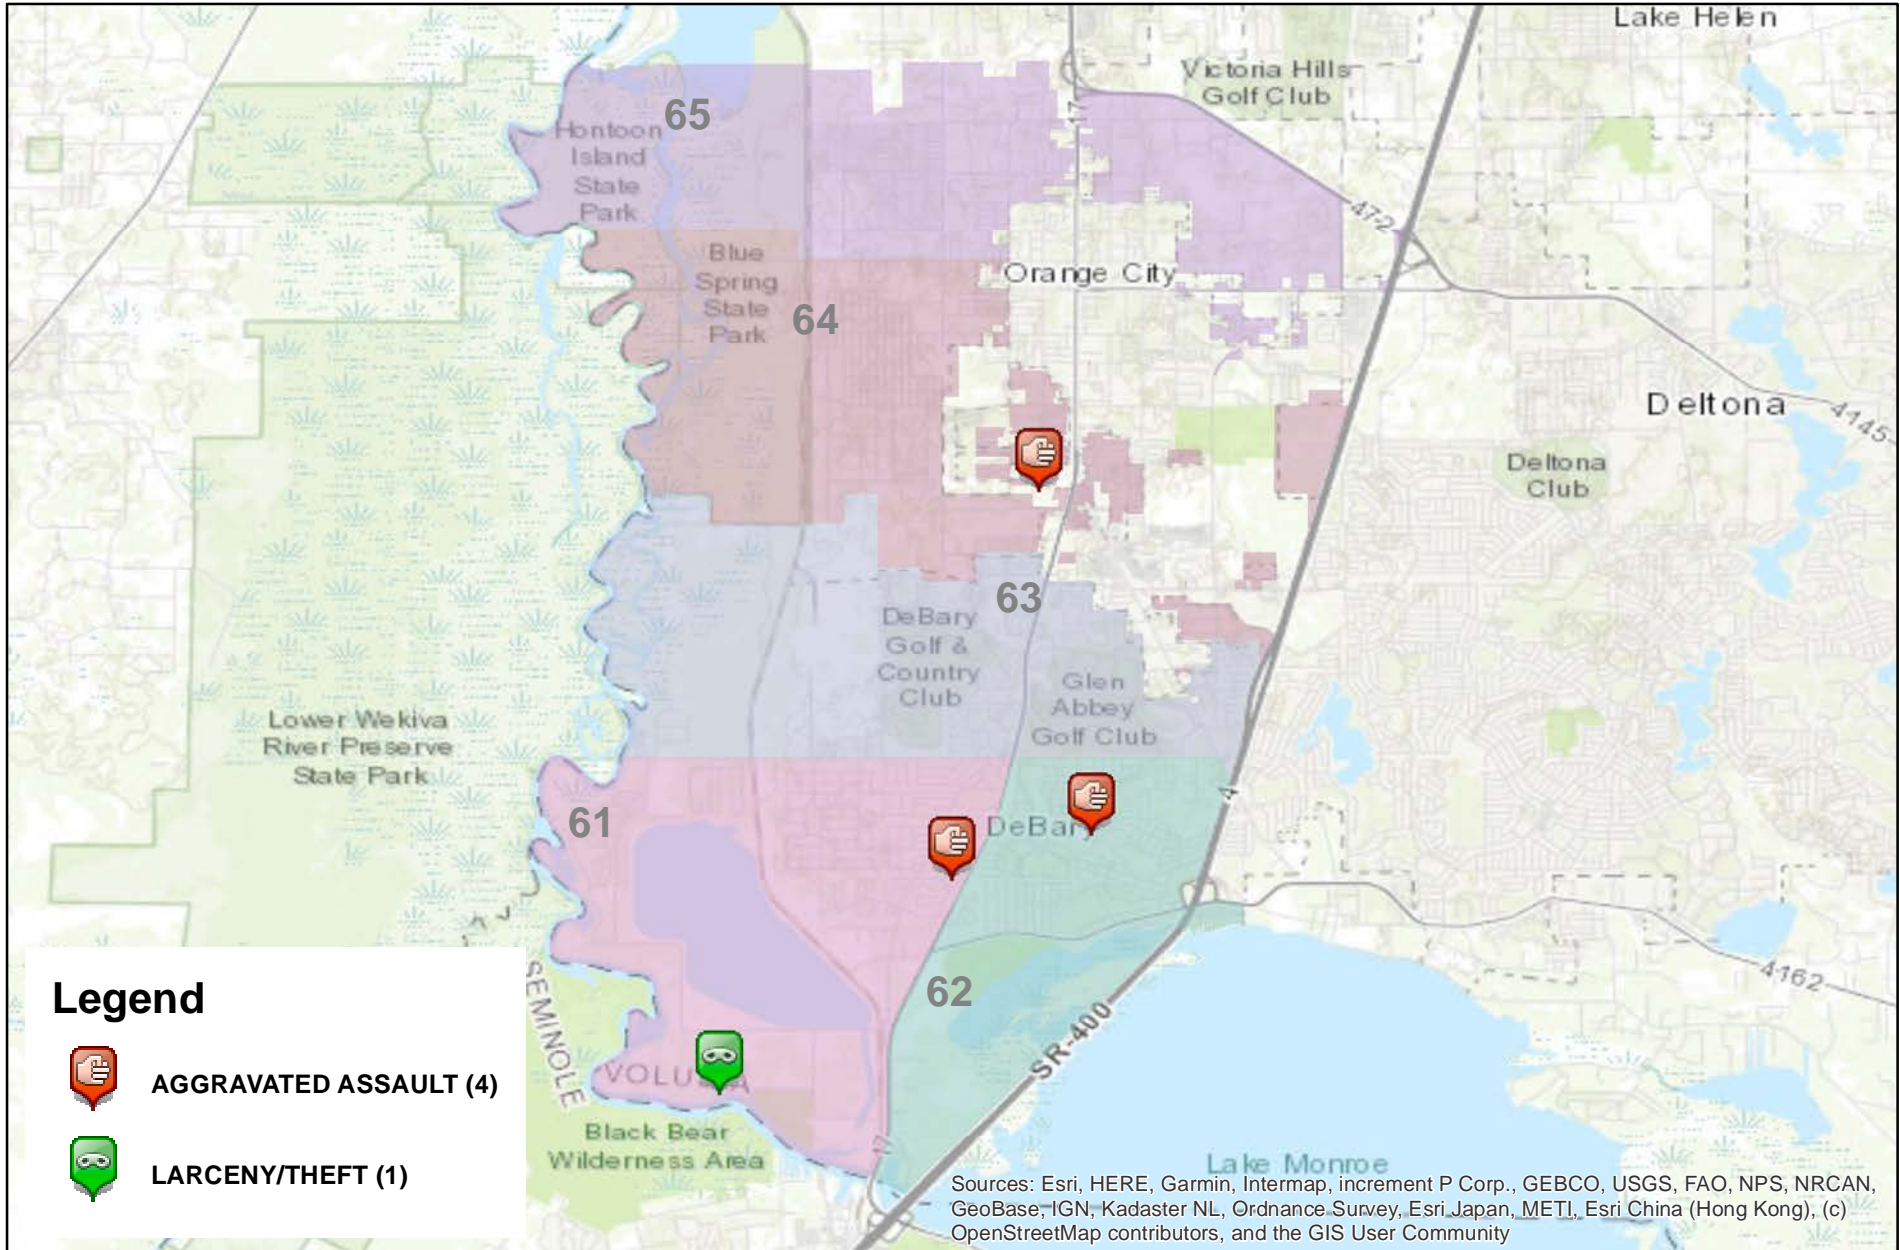

District 6 Part 1 Arrests by Location

06/06/2021 thru 07/03/2021

Prepared by: VC Crime Center
 Crime Intelligence Analyst
 Volusia Sheriff's Office
 Printed On: 7/6/2021

0 0.5 1 2 3 Miles
 * Map reflects total number of Incidents and not total number of victims