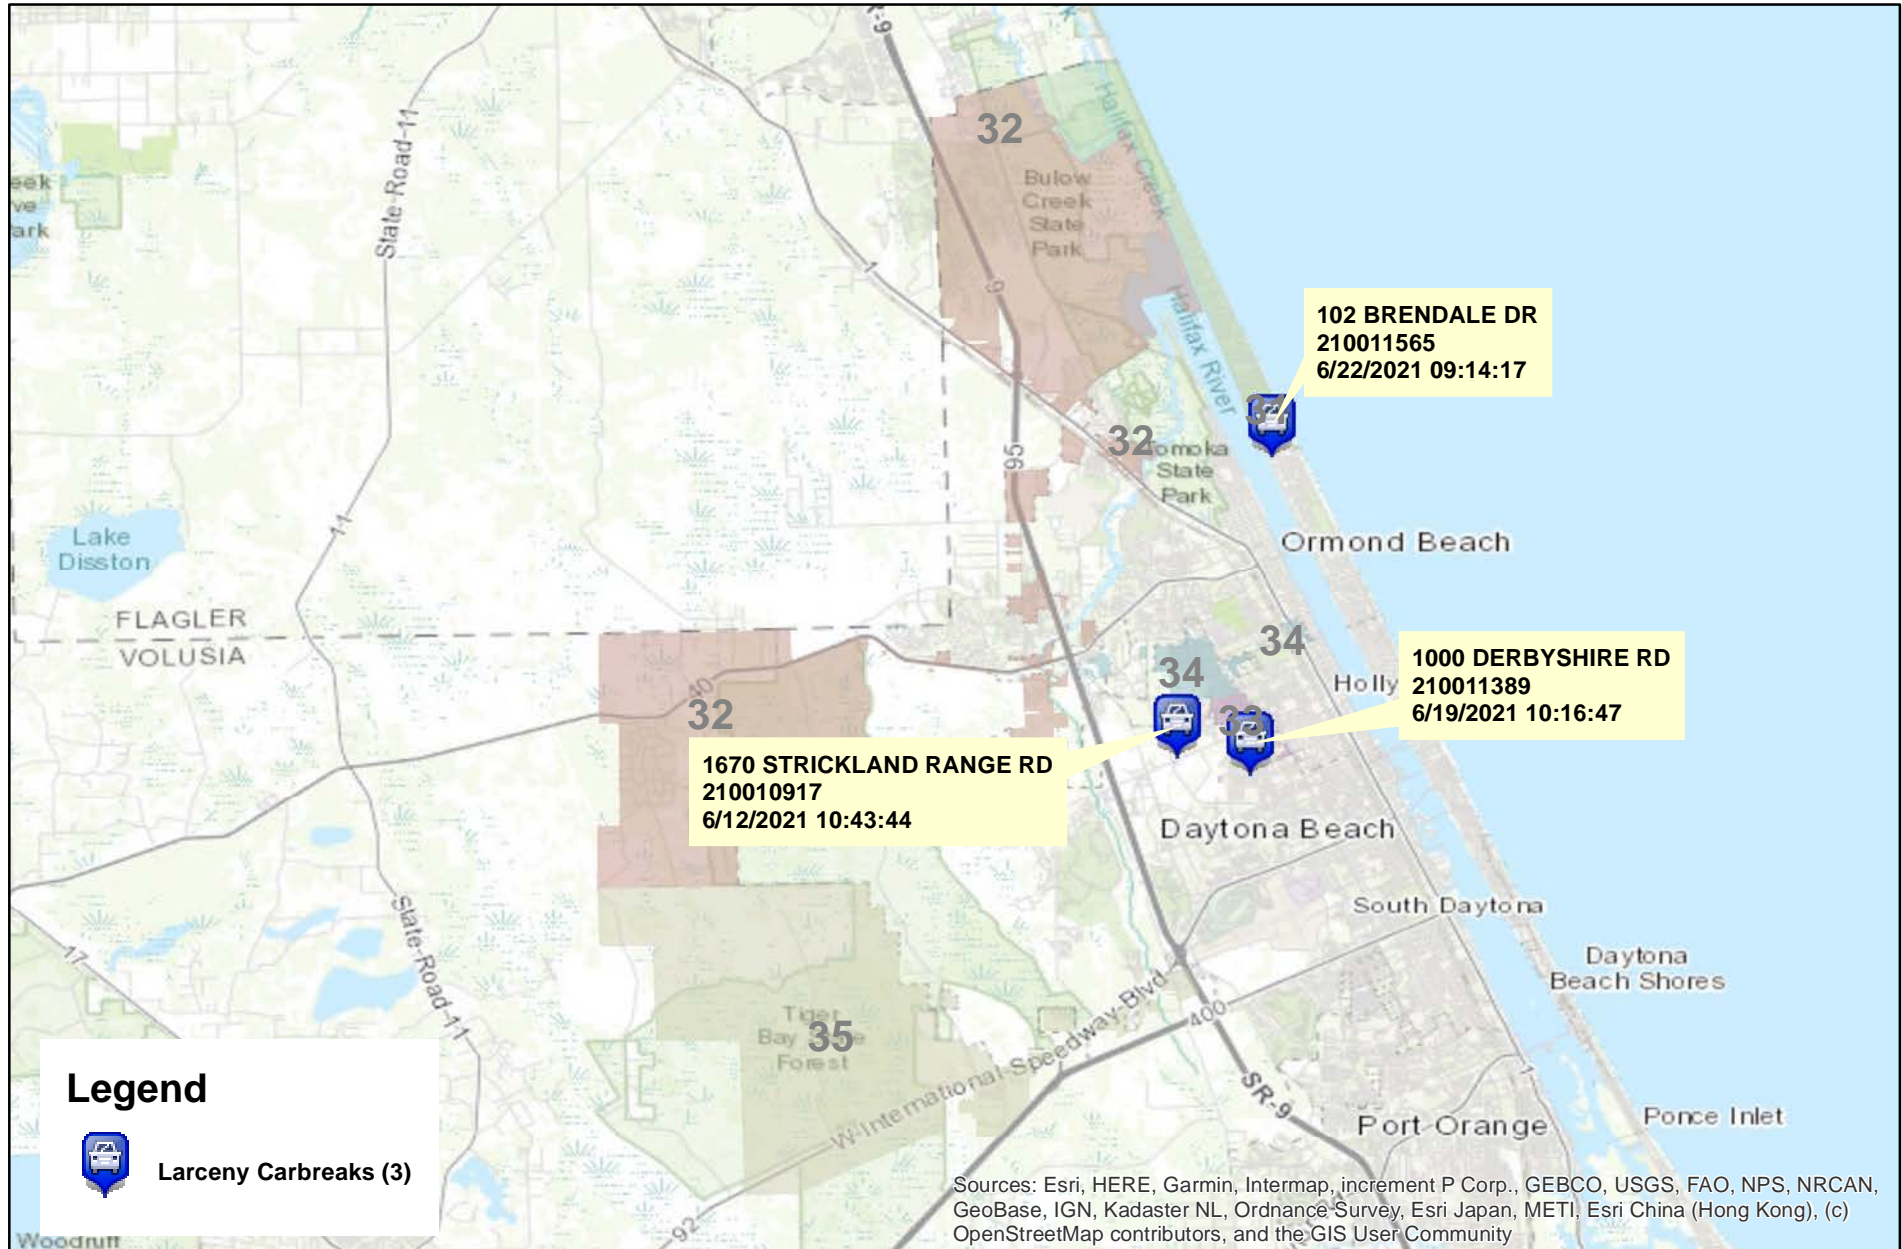

District 3 North Larceny Carbreaks

06/06/2021 thru 07/03/2021

Legend

Larceny Carbreaks (3)

Sources: Esri, HERE, Garmin, Intermap, increment P Corp., GEBCO, USGS, FAO, NPS, NRCAN, GeoBase, IGN, Kadaster NL, Ordnance Survey, Esri Japan, METI, Esri China (Hong Kong), (c) OpenStreetMap contributors, and the GIS User Community

Prepared by: VC Crime Center
Crime Intelligence Analyst
Volusia Sheriff's Office
Printed On: 7/6/2021

0 0.51 2 3 4 5 Miles

* Map reflects total number of Incidents and not total number of victims

This is not a legal document. due to address incompatibilities, some incidents may not be represented and the information on this map should not be viewed as the legal representation of property boundaries, roads, facilities. etc.