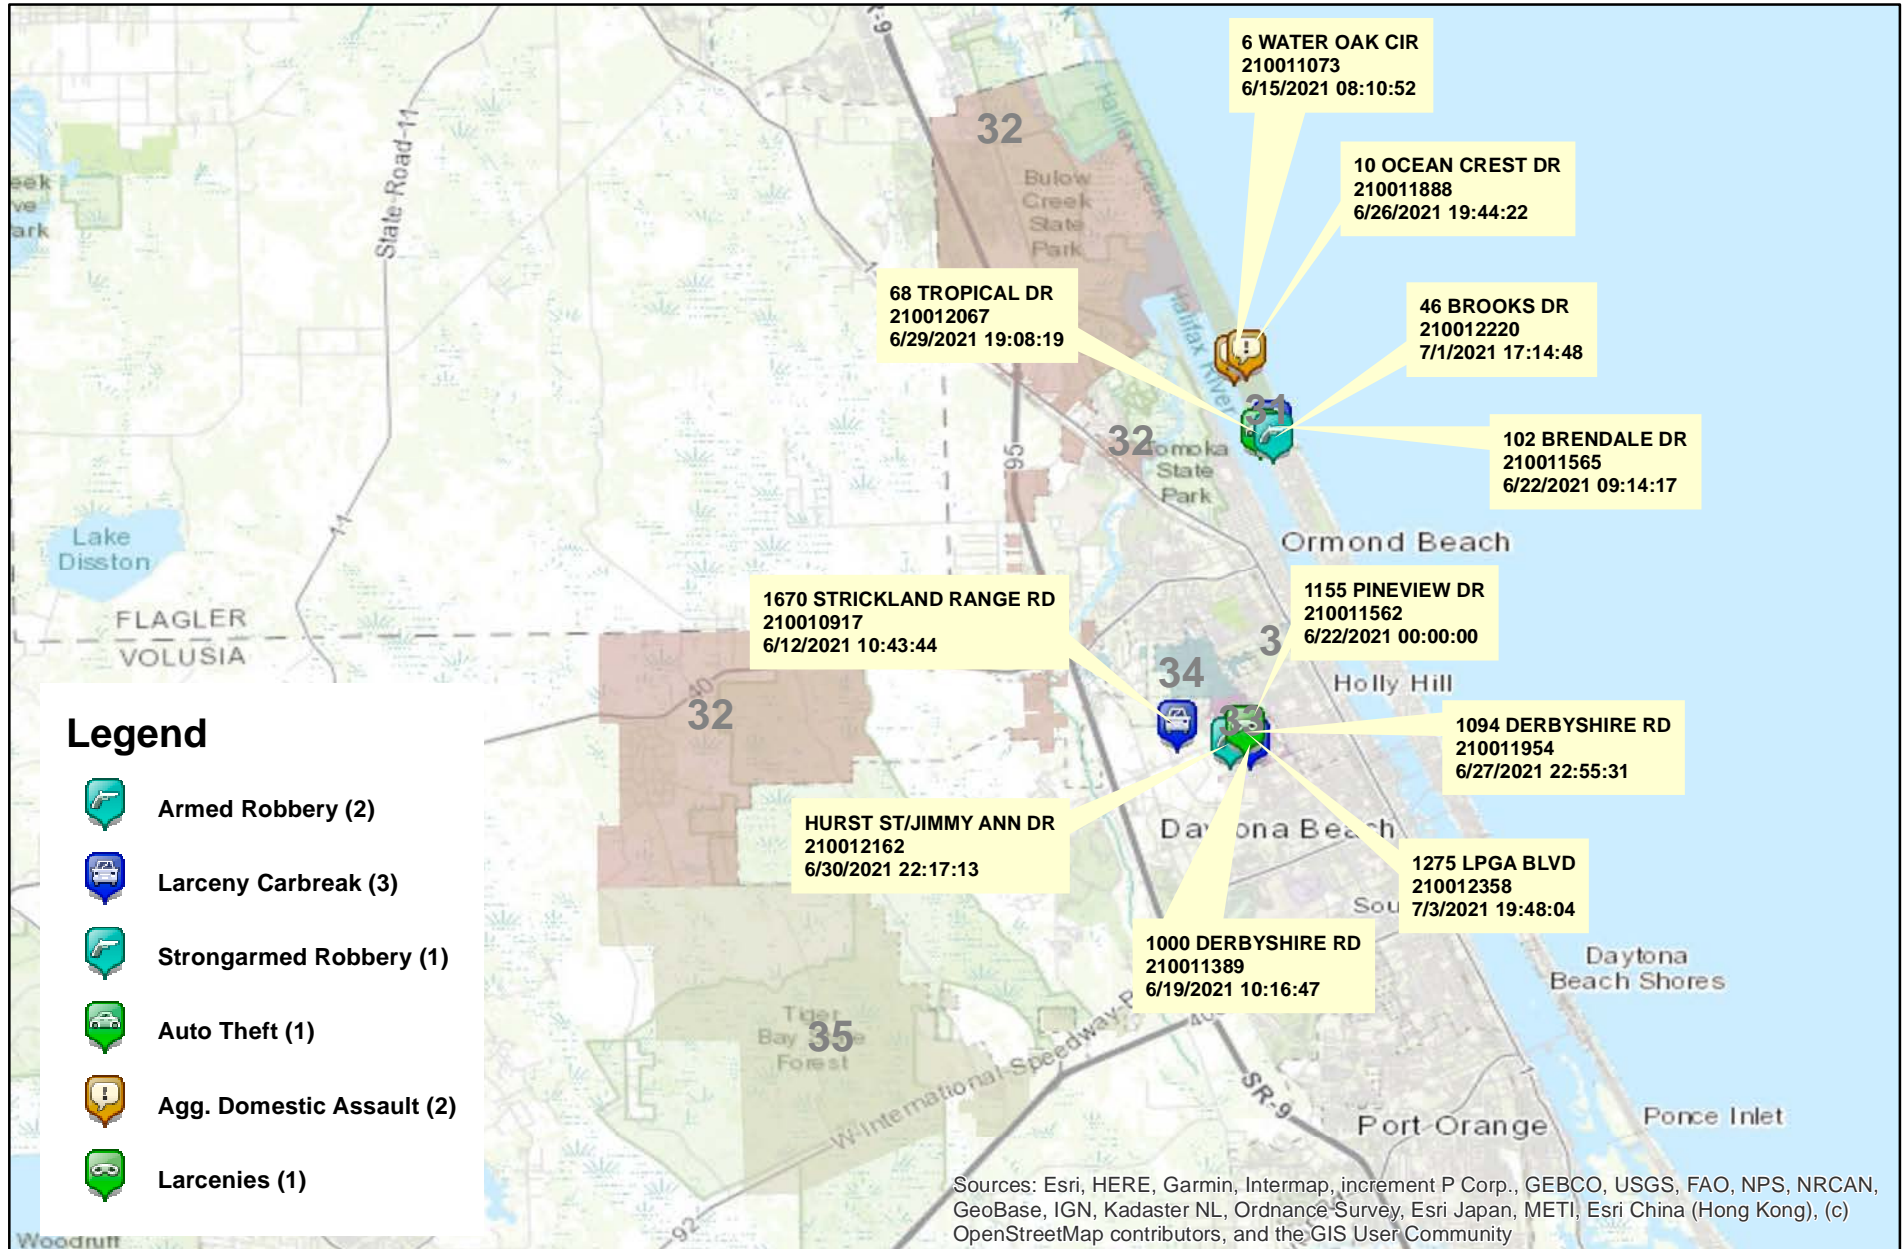

District 3 North Hot Zone 31 & 33

01/01/2021 thru 07/03/2021

Prepared by: VC Crime Center
Crime Intelligence Analyst
Volusia Sheriff's Office
Printed On: 7/6/2021