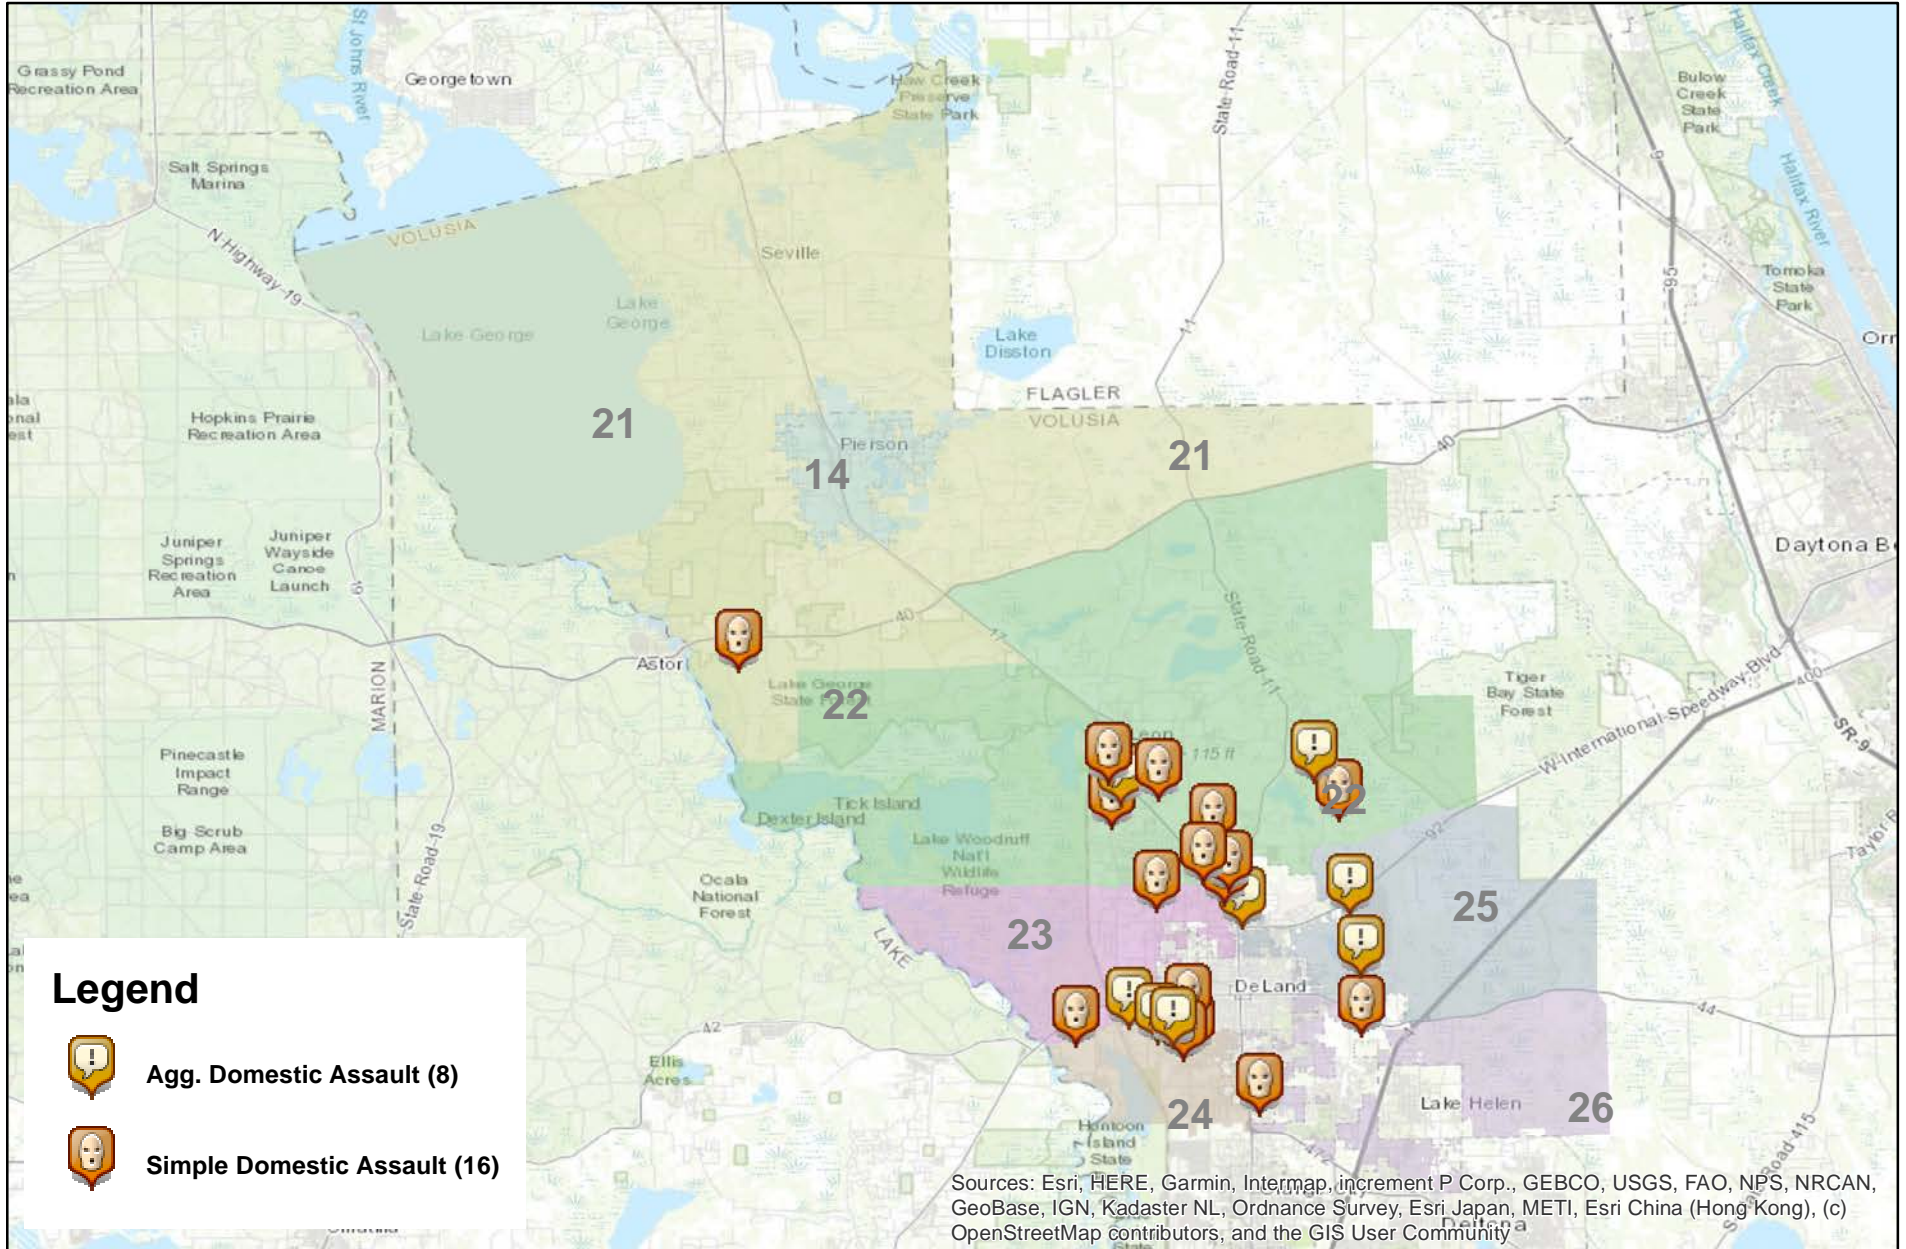

District 2 Domestic Assaults and Batteries

06/06/2021 thru 07/03/2021

Prepared by: VC Crime Center
Crime Intelligence Analyst
Volusia Sheriff's Office
Printed On: 7/6/2021

0 1 2 4 6 8 10 Miles
* Map reflects total number of Incidents and not total number of victims

This is not a legal document. due to address incompatibilities, some incidents may not be represented and the information on this map should not be viewed as the legal representation of property boundaries, roads, facilities. etc.