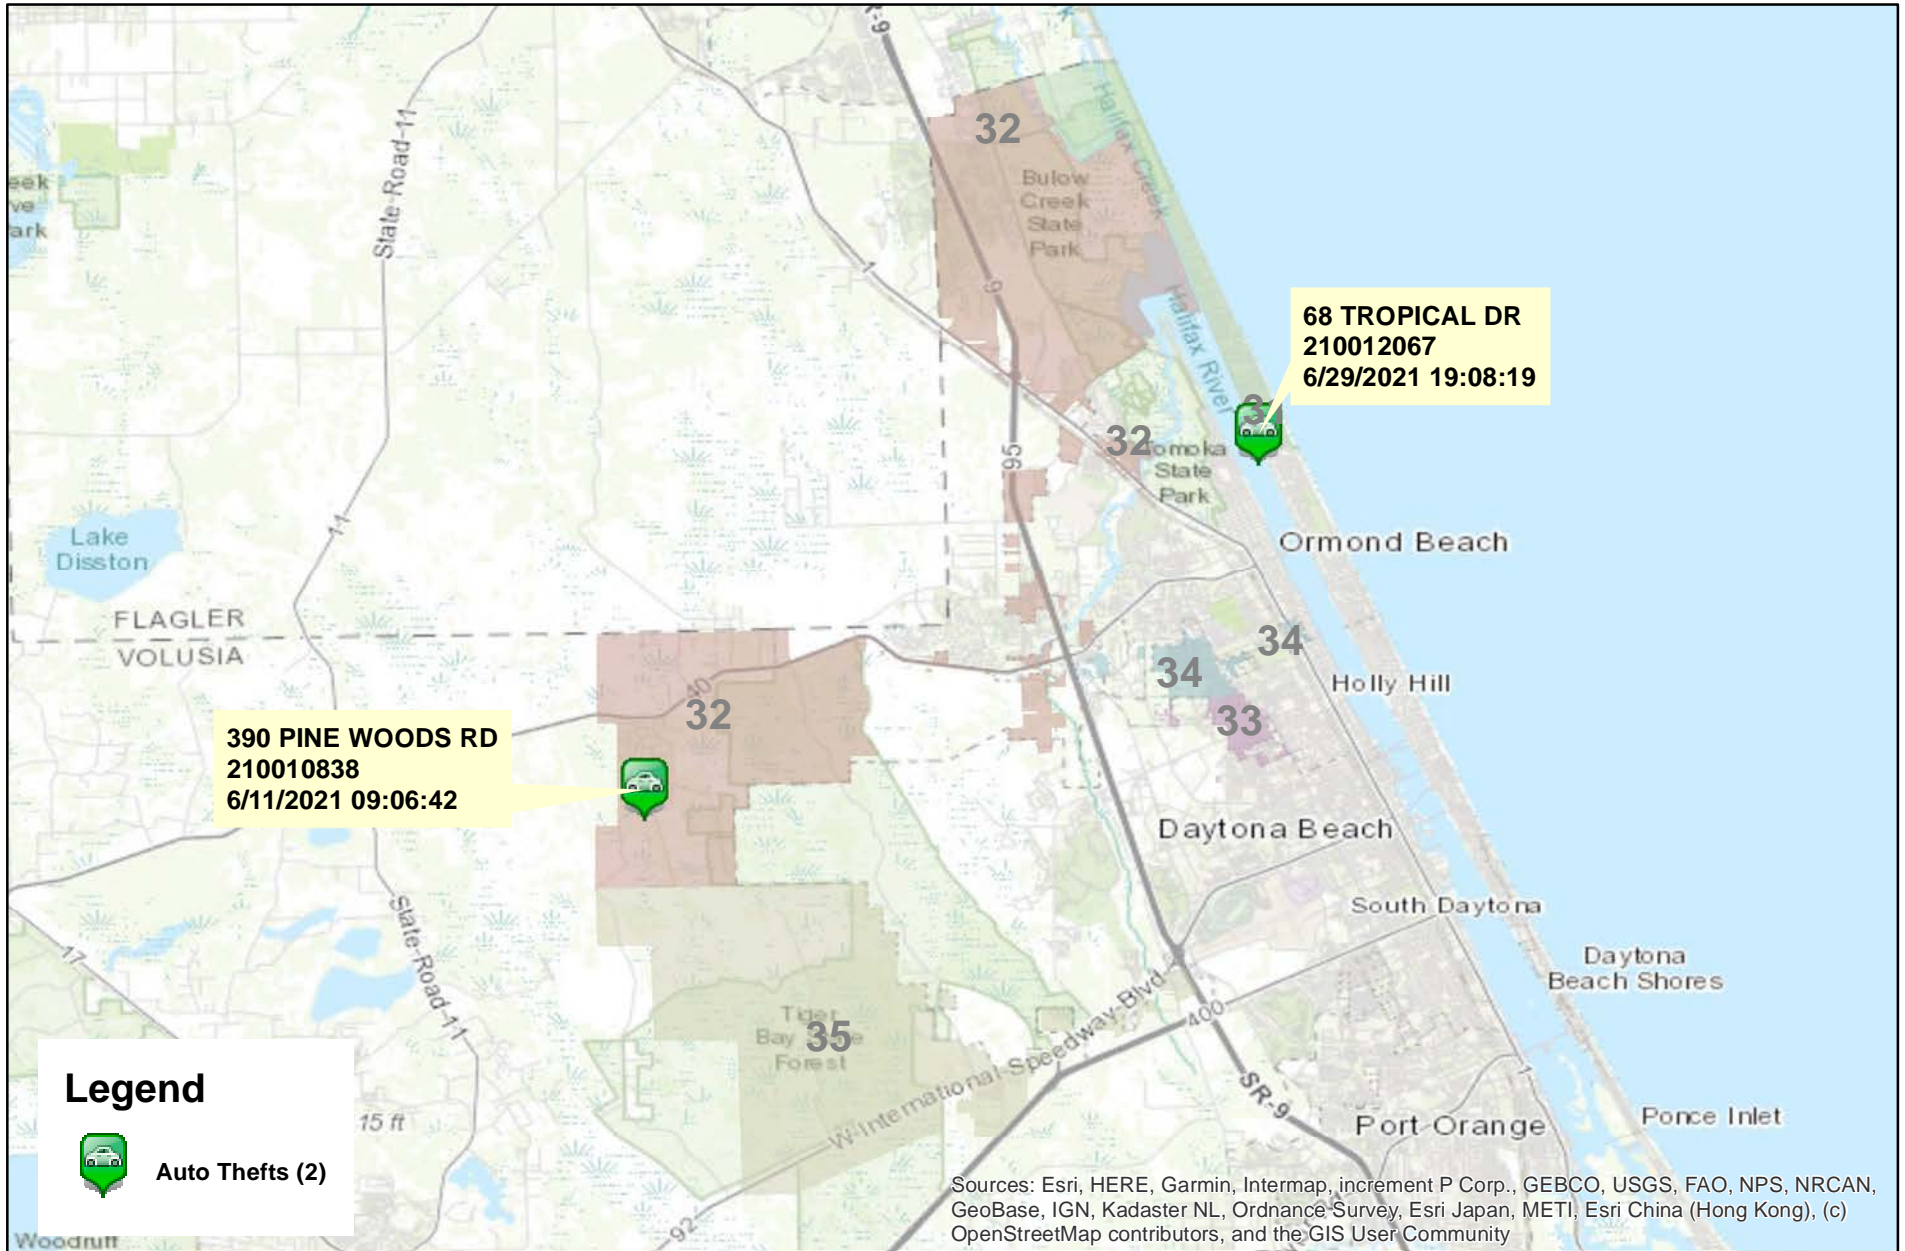

District 3 North Auto Thefts

06/06/2021 thru 07/03/2021

Prepared by: VC Crime Center
Crime Intelligence Analyst
Volusia Sheriff's Office
Printed On: 7/6/2021

0 0.51 2 3 4 5 Miles
* Map reflects total number of incidents and not total number of victims

This is not a legal document. due to address incompatibilities, some incidents may not be represented and the information on this map should not be viewed as the legal representation of property boundaries, roads, facilities. etc.