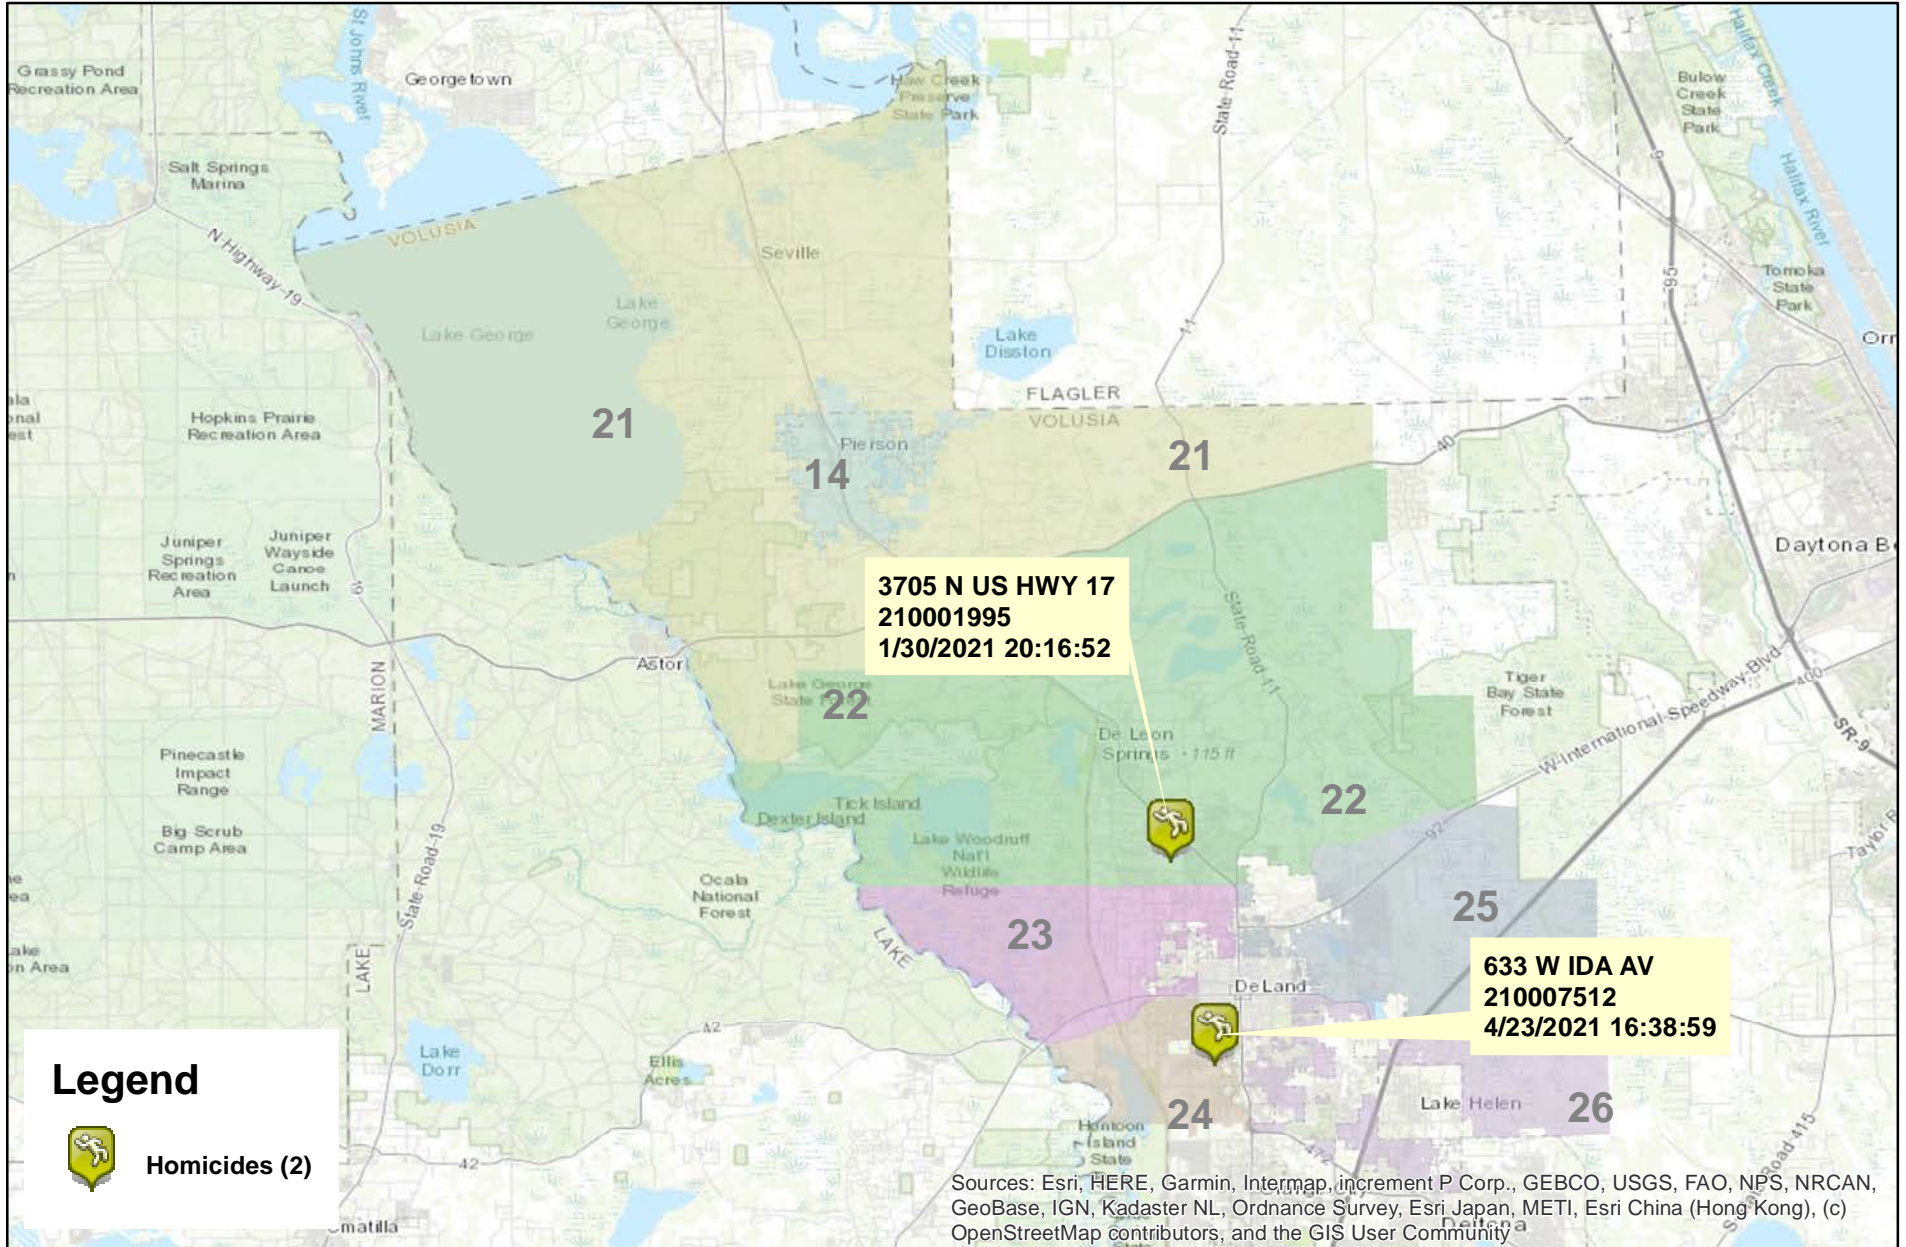

District 2 Homicides

01/01/2021 thru 07/03/2021

Legend

Homicides (2)

Sources: Esri, HERE, Garmin, Intermap, increment P Corp., GEBCO, USGS, FAO, NPS, NRCAN, GeoBase, IGN, Kadaster NL, Ordnance Survey, Esri Japan, METI, Esri China (Hong Kong), (c) OpenStreetMap contributors, and the GIS User Community

Prepared by: VC Crime Center
Crime Intelligence Analyst
Volusia Sheriff's Office
Printed On: 7/6/2021

* Map reflects total number of Incidents and not total number of victims

This is not a legal document. due to address incompatibilities, some incidents may not be represented and the information on this map should not be viewed as the legal representation of property boundaries, roads, facilities. etc.