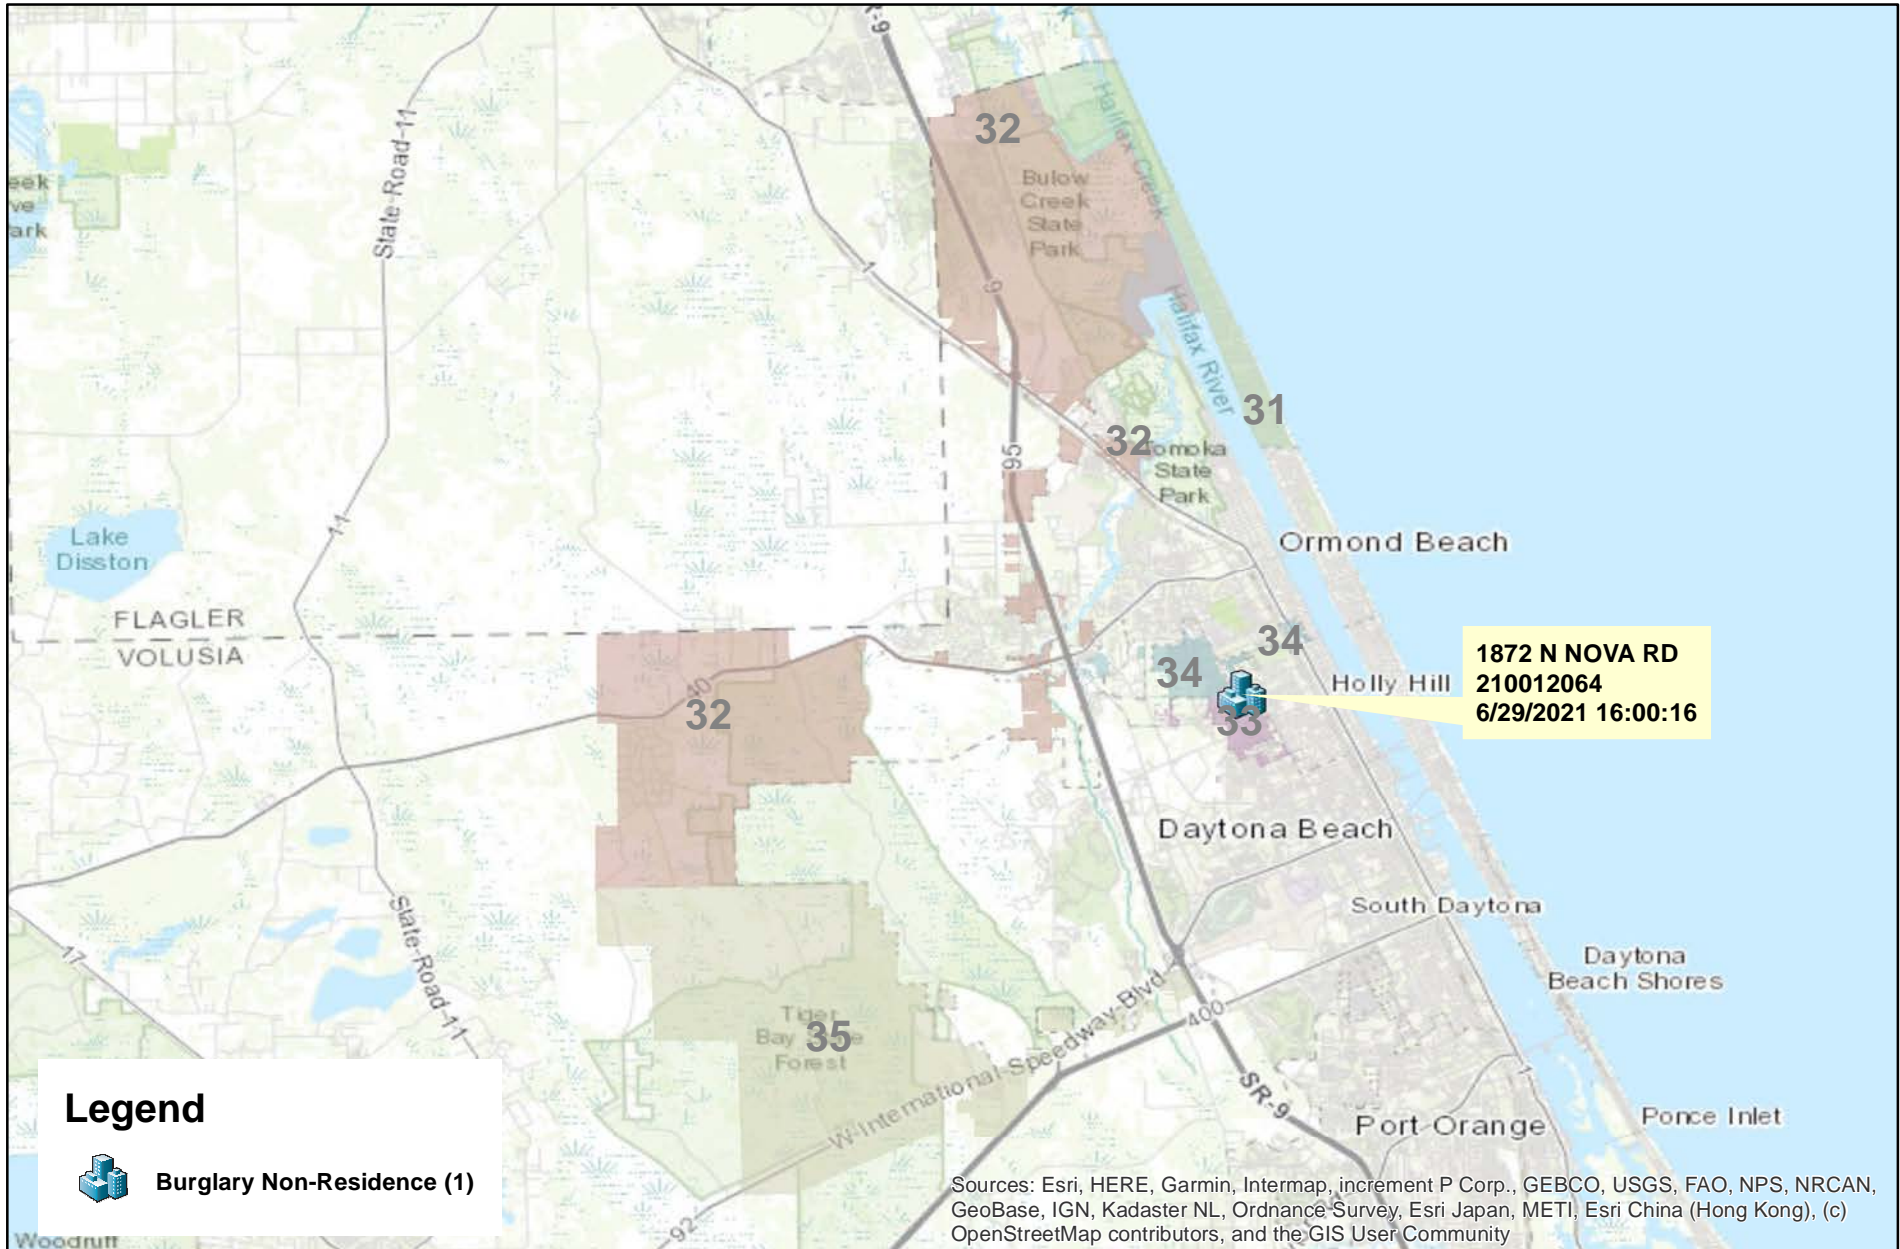

District 3 North Burglaries

06/06/2021 thru 07/03/2021

Prepared by: VC Crime Center
Crime Intelligence Analyst
Volusia Sheriff's Office
Printed On: 7/6/2021

* Map reflects total number of Incidents and not total number of victims

This is not a legal document. due to address incompatibilities, some incidents may not be represented and the information on this map should not be viewed as the legal representation of property boundaries, roads, facilities. etc.