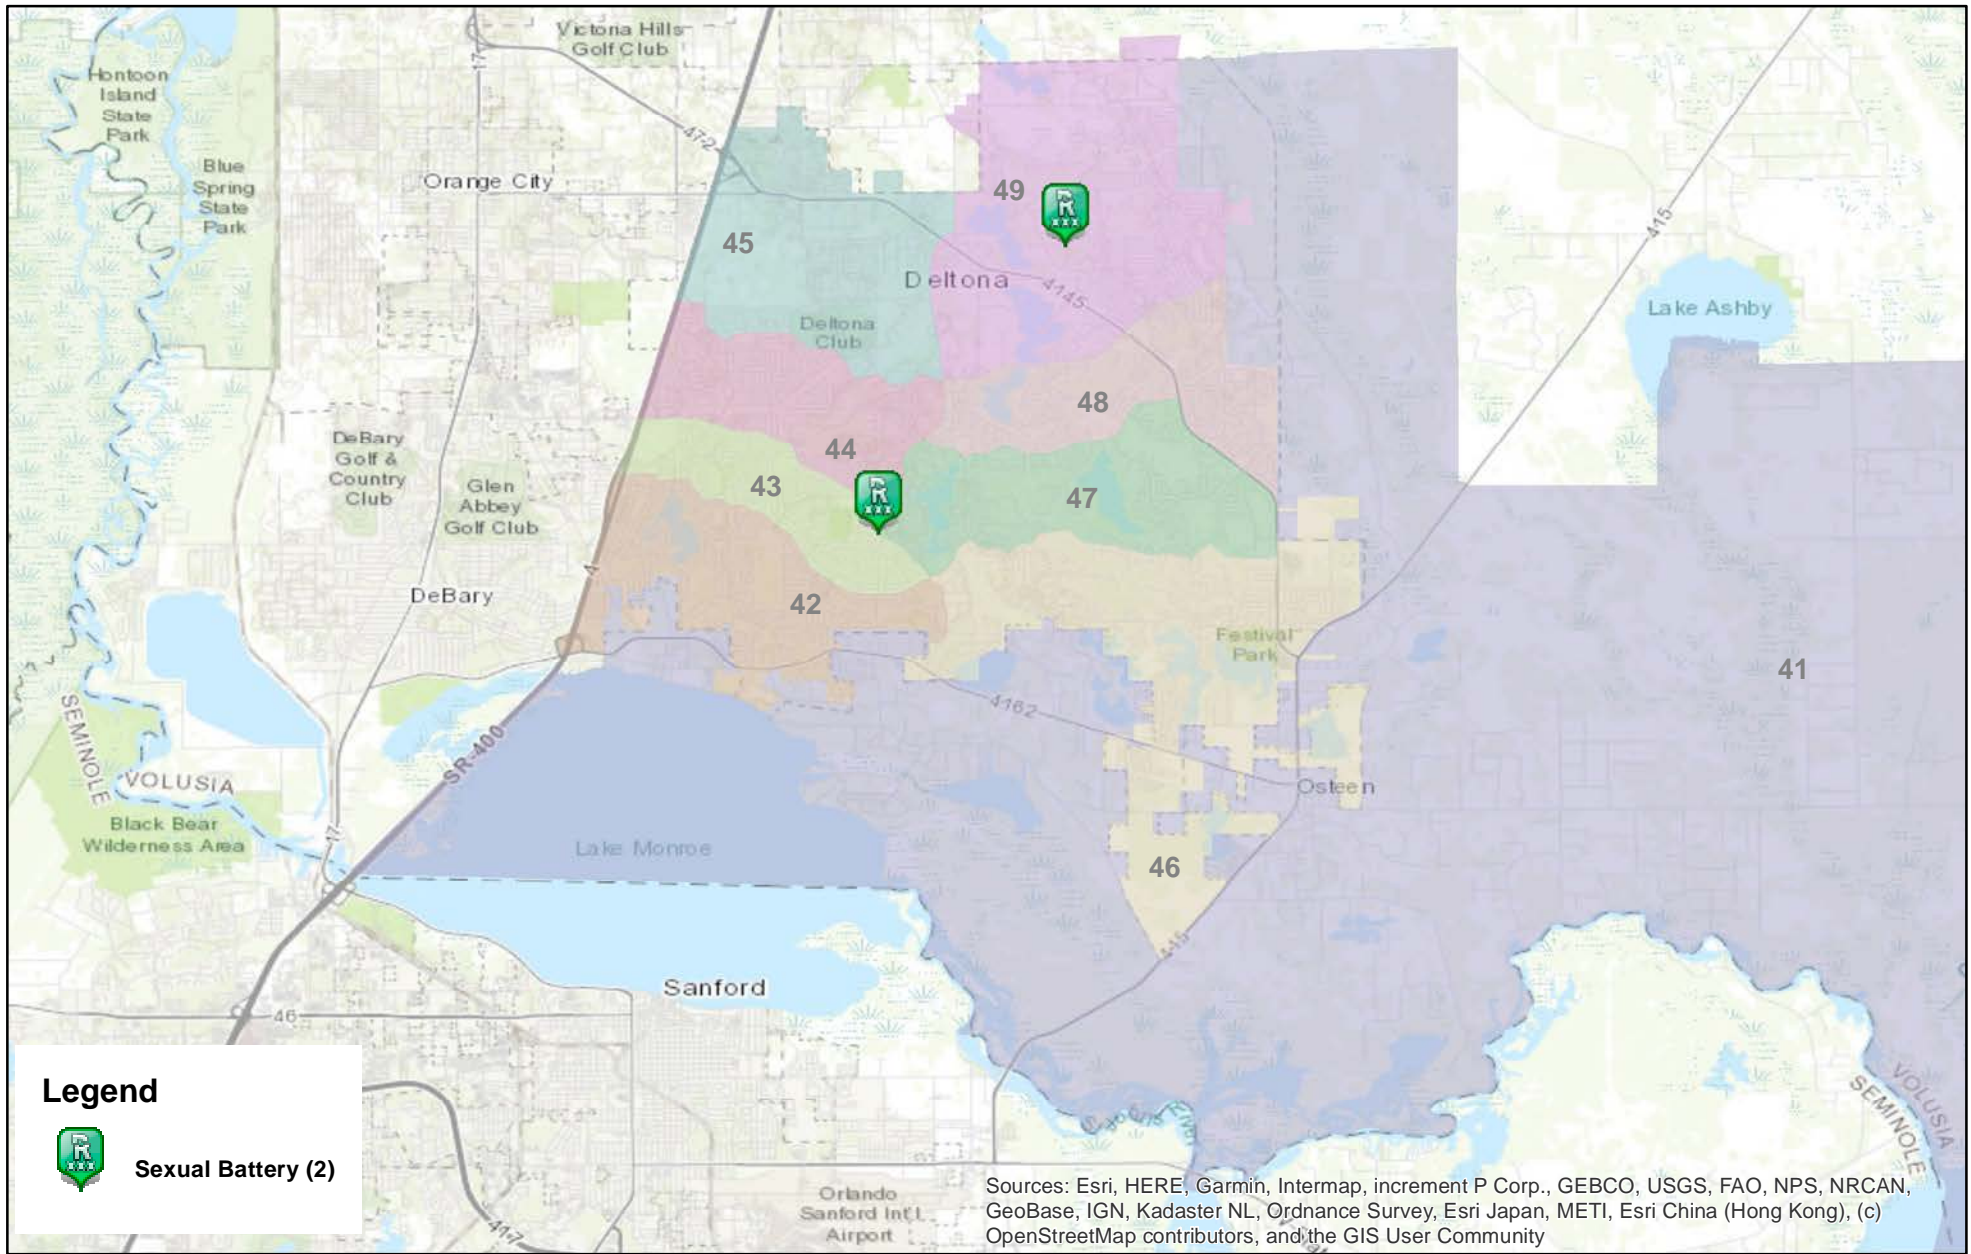

District 4 Sexual Batteries

06/06/2021 thru 07/03/2021

Prepared by: VC Crime Center
Crime Intelligence Analyst
Volusia Sheriff's Office
Printed On: 7/6/2021

0 0.5 1 2 3 4 5 Miles
* Map reflects total number of Incidents and not total number of victims

This is not a legal document. due to address incompatibilities, some incidents may not be represented and the information on this map should not be viewed as the legal representation of property boundaries, roads, facilities. etc.