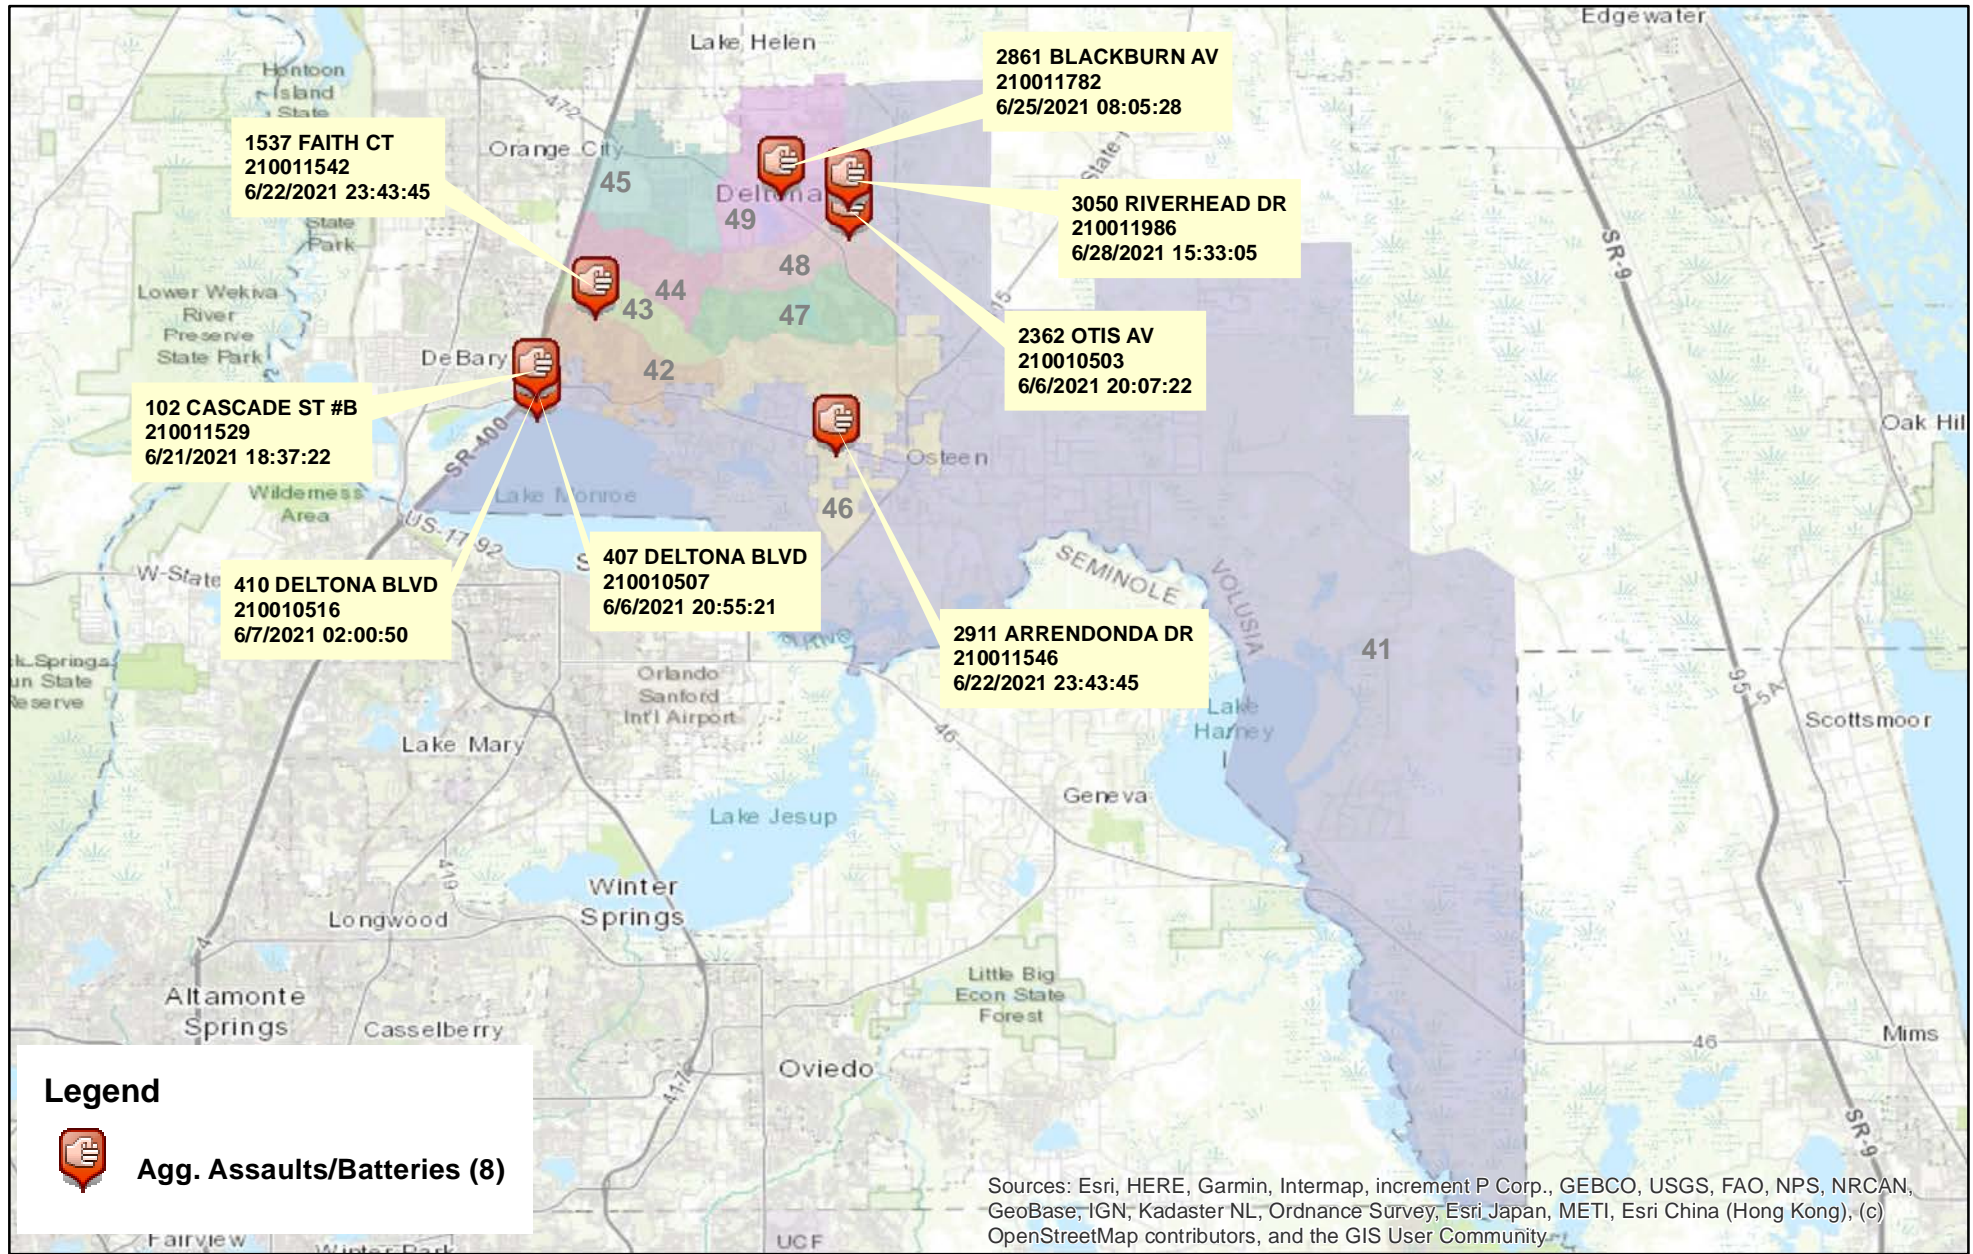

District 4 Aggravated Assaults and Batteries

06/06/2021 thru 07/03/2021

Prepared by: VC Crime Center
Crime Intelligence Analyst
Volusia Sheriff's Office
Printed On: 7/6/2021

* Map reflects total number of Incidents and not total number of victims

This is not a legal document. due to address incompatibilities, some incidents may not be represented and the information on this map should not be viewed as the legal representation of property boundaries, roads, facilities. etc.