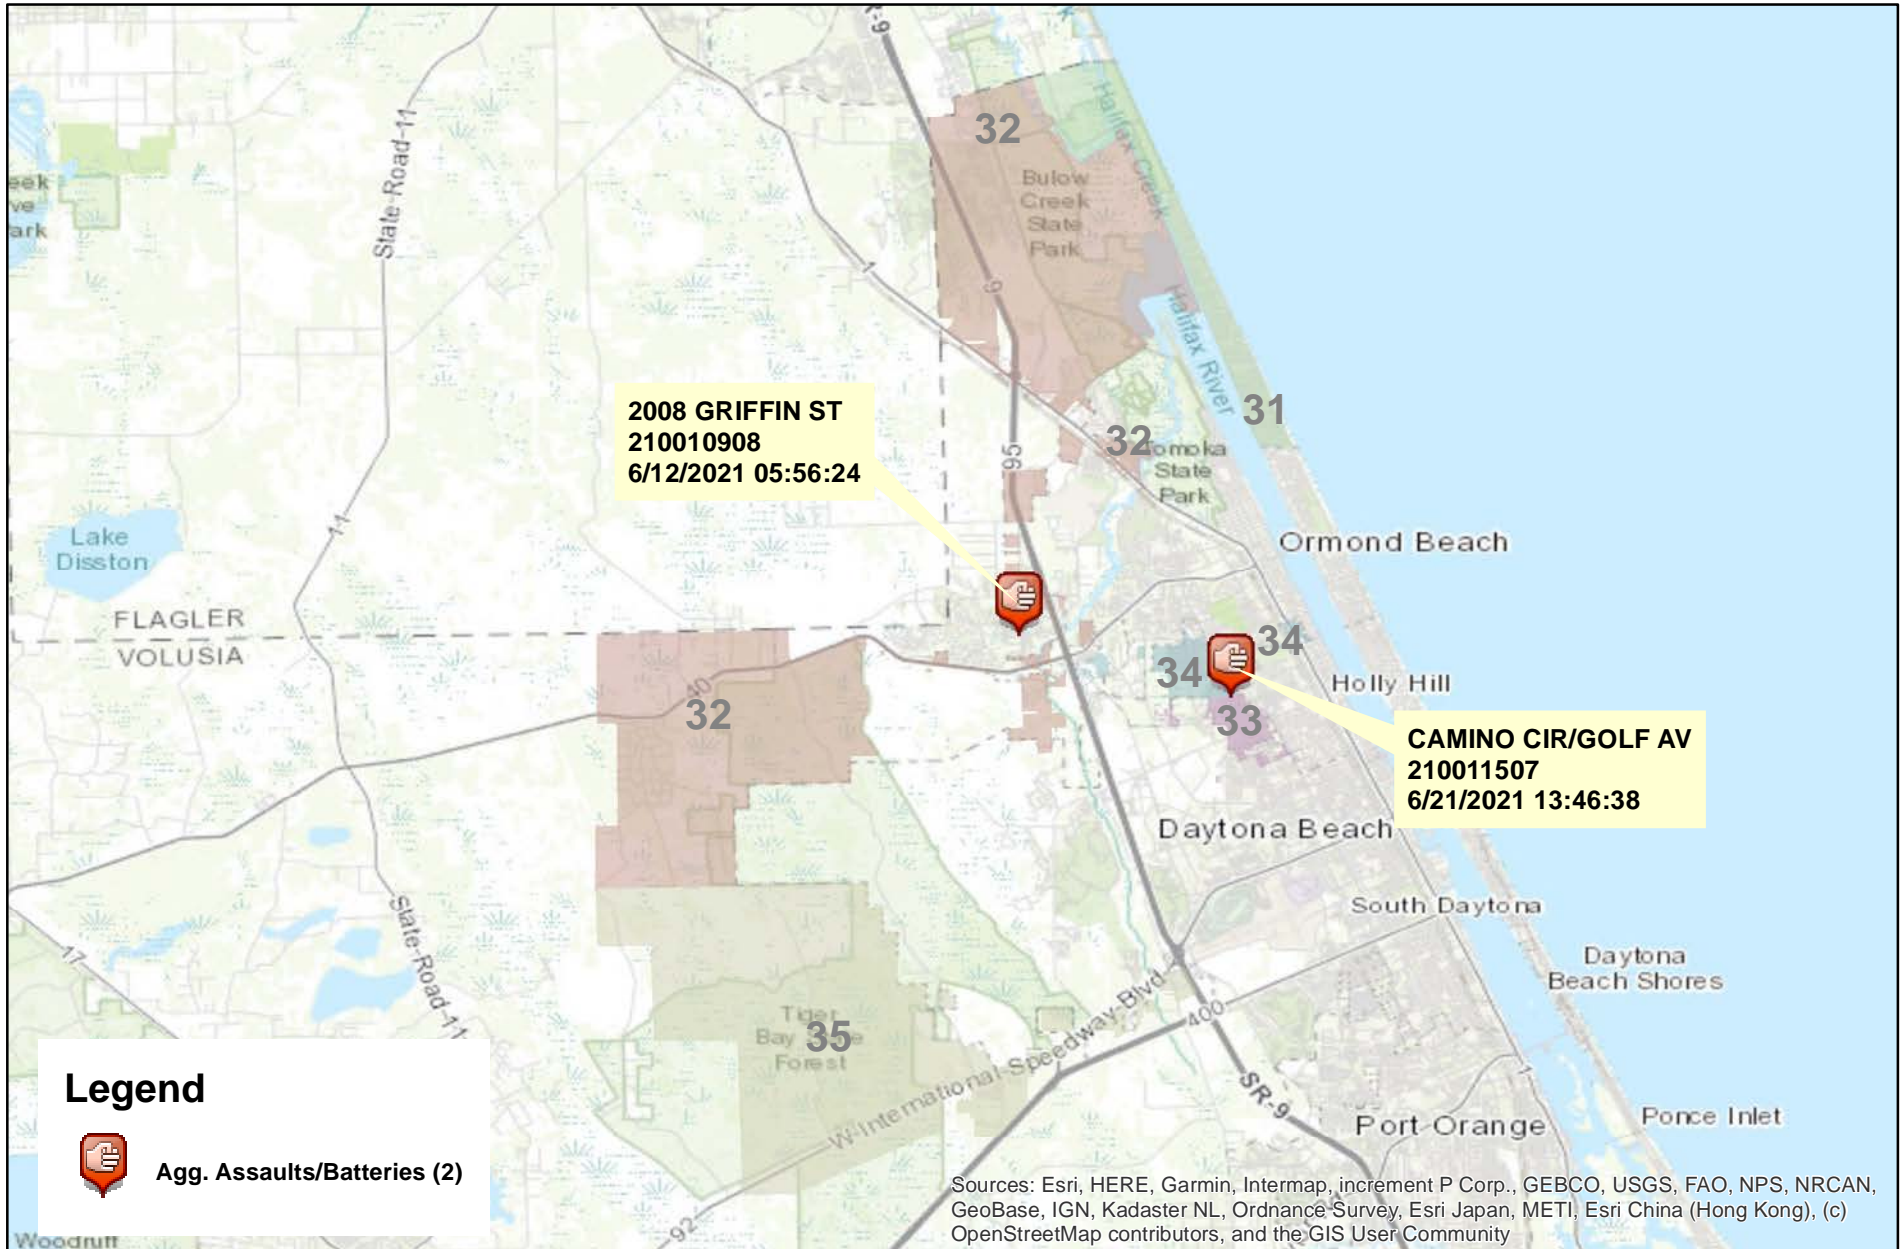

District 3 North Aggravated Assaults and Batteries

06/06/2021 thru 07/03/2021

Prepared by: VC Crime Center
Crime Intelligence Analyst
Volusia Sheriff's Office
Printed On: 7/6/2021

0 0.51 2 3 4 5 Miles

* Map reflects total number of Incidents and not total number of victims

This is not a legal document. due to address incompatibilities, some incidents may not be represented and the information on this map should not be viewed as the legal representation of property boundaries, roads, facilities. etc.