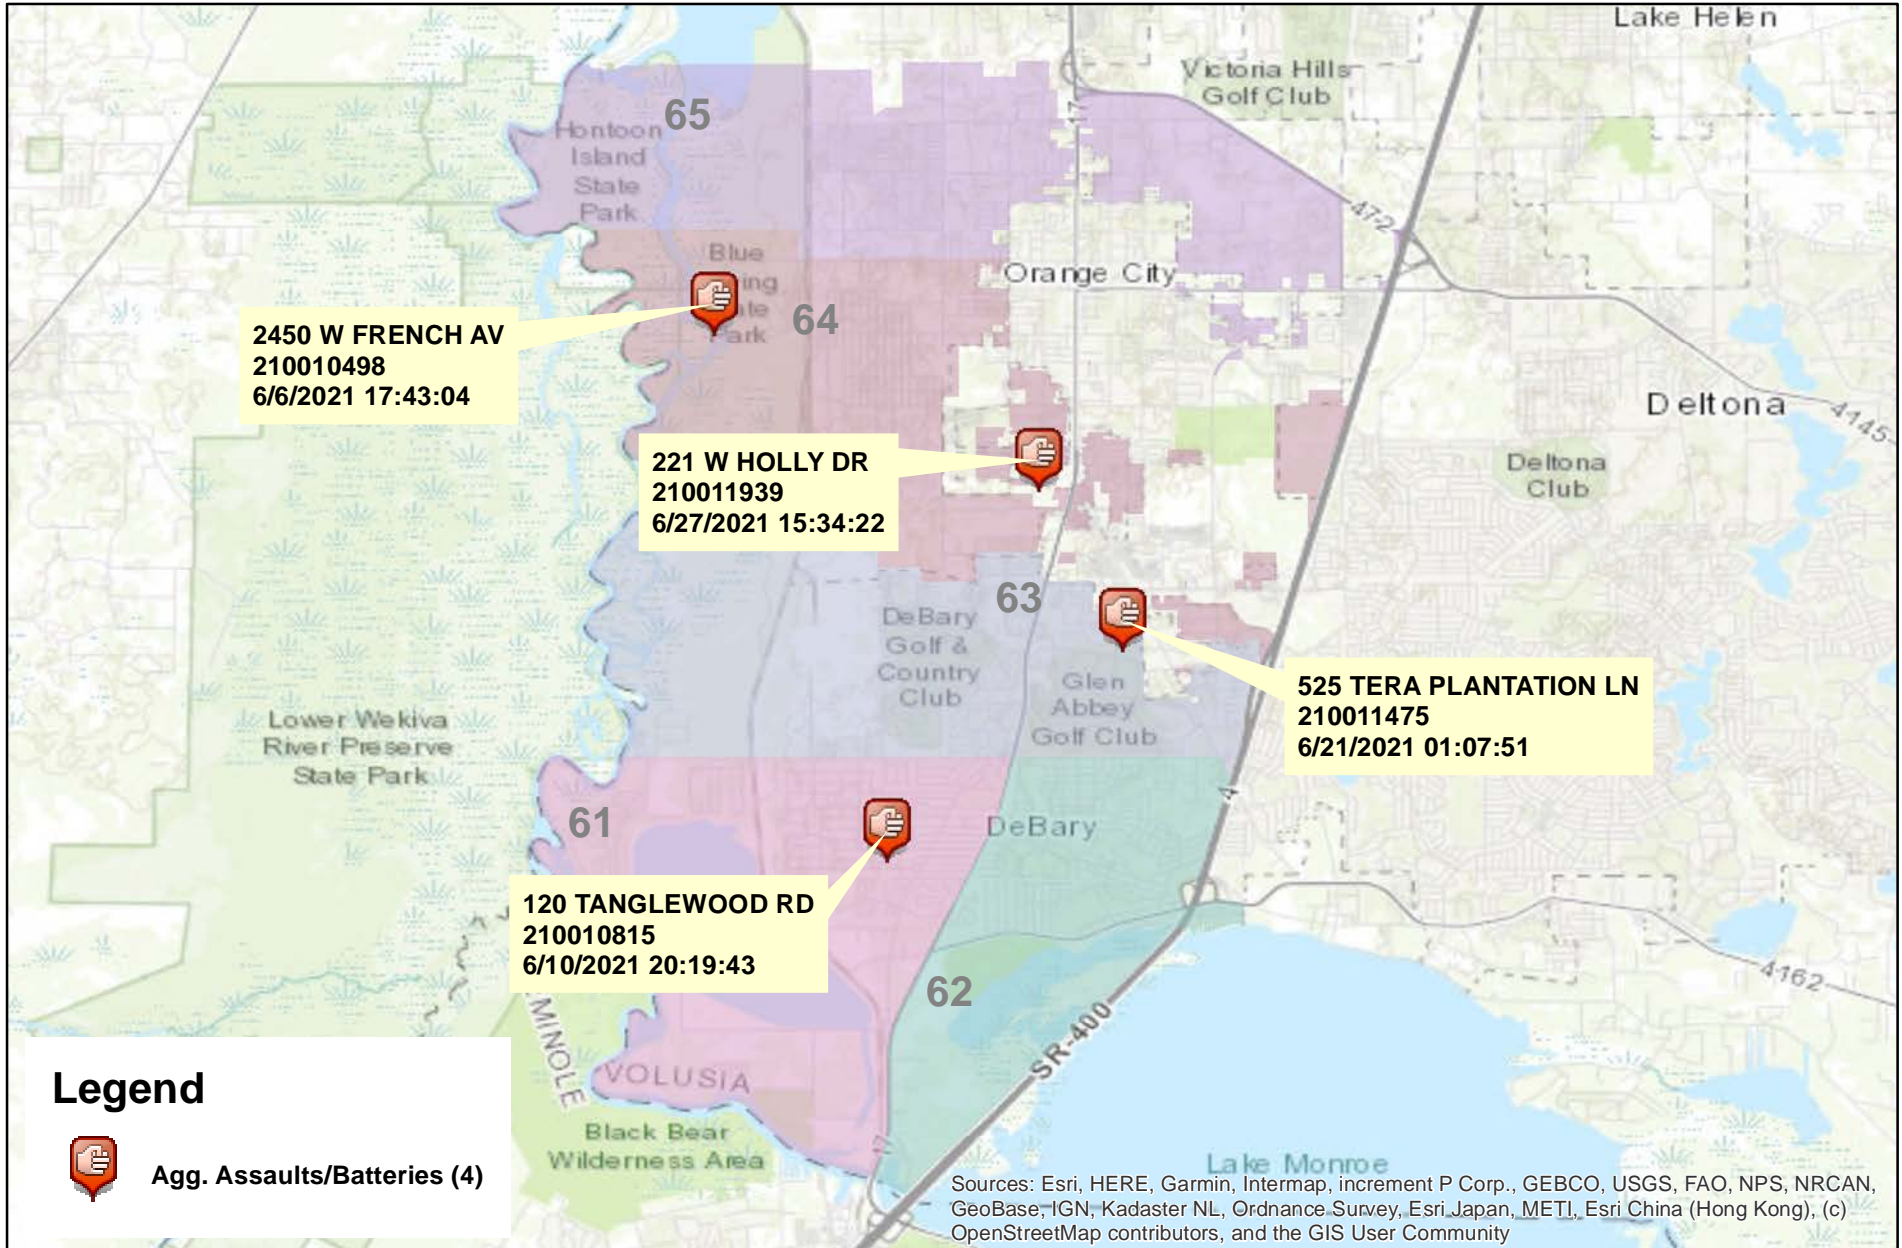

District 6 Aggravated Assaults and Batteries

06/06/2021 thru 07/03/2021

Prepared by: VC Crime Center
Crime Intelligence Analyst
Volusia Sheriff's Office
Printed On: 7/6/2021

0 0.5 1 2 3 Miles
* Map reflects total number of Incidents and not total number of victims

This is not a legal document. due to address incompatibilities, some incidents may not be represented and the information on this map should not be viewed as the legal representation of property boundaries, roads, facilities. etc.