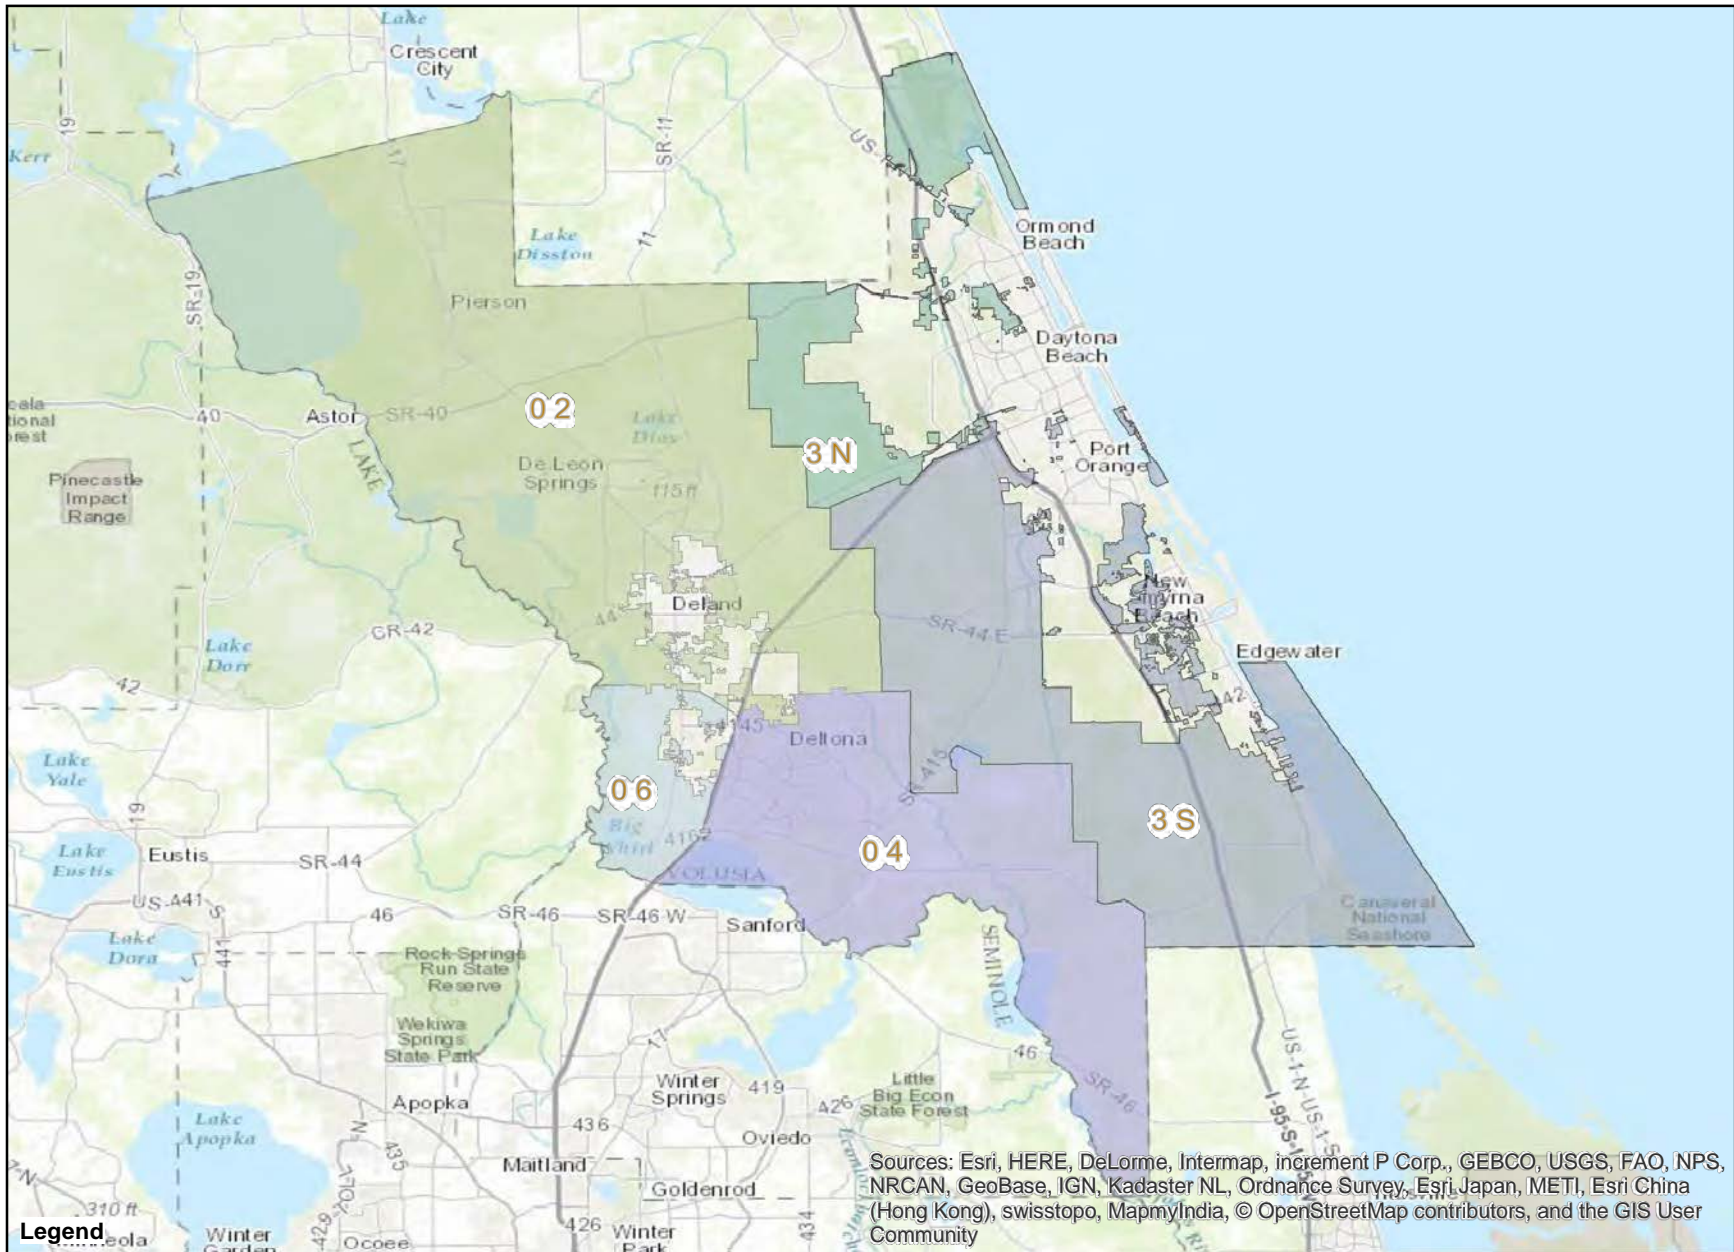

Last UCR build date: 7/5/2021 5:36:00 PM

COMPSTAT REPORT

WEST VOLUSIA

Period 21-06: June 06, 2021 – July 03, 2021

Sheriff Michael J. Chitwood
Chief Deputy Joseph Gallagher

Volusia Sheriff's Office Districts