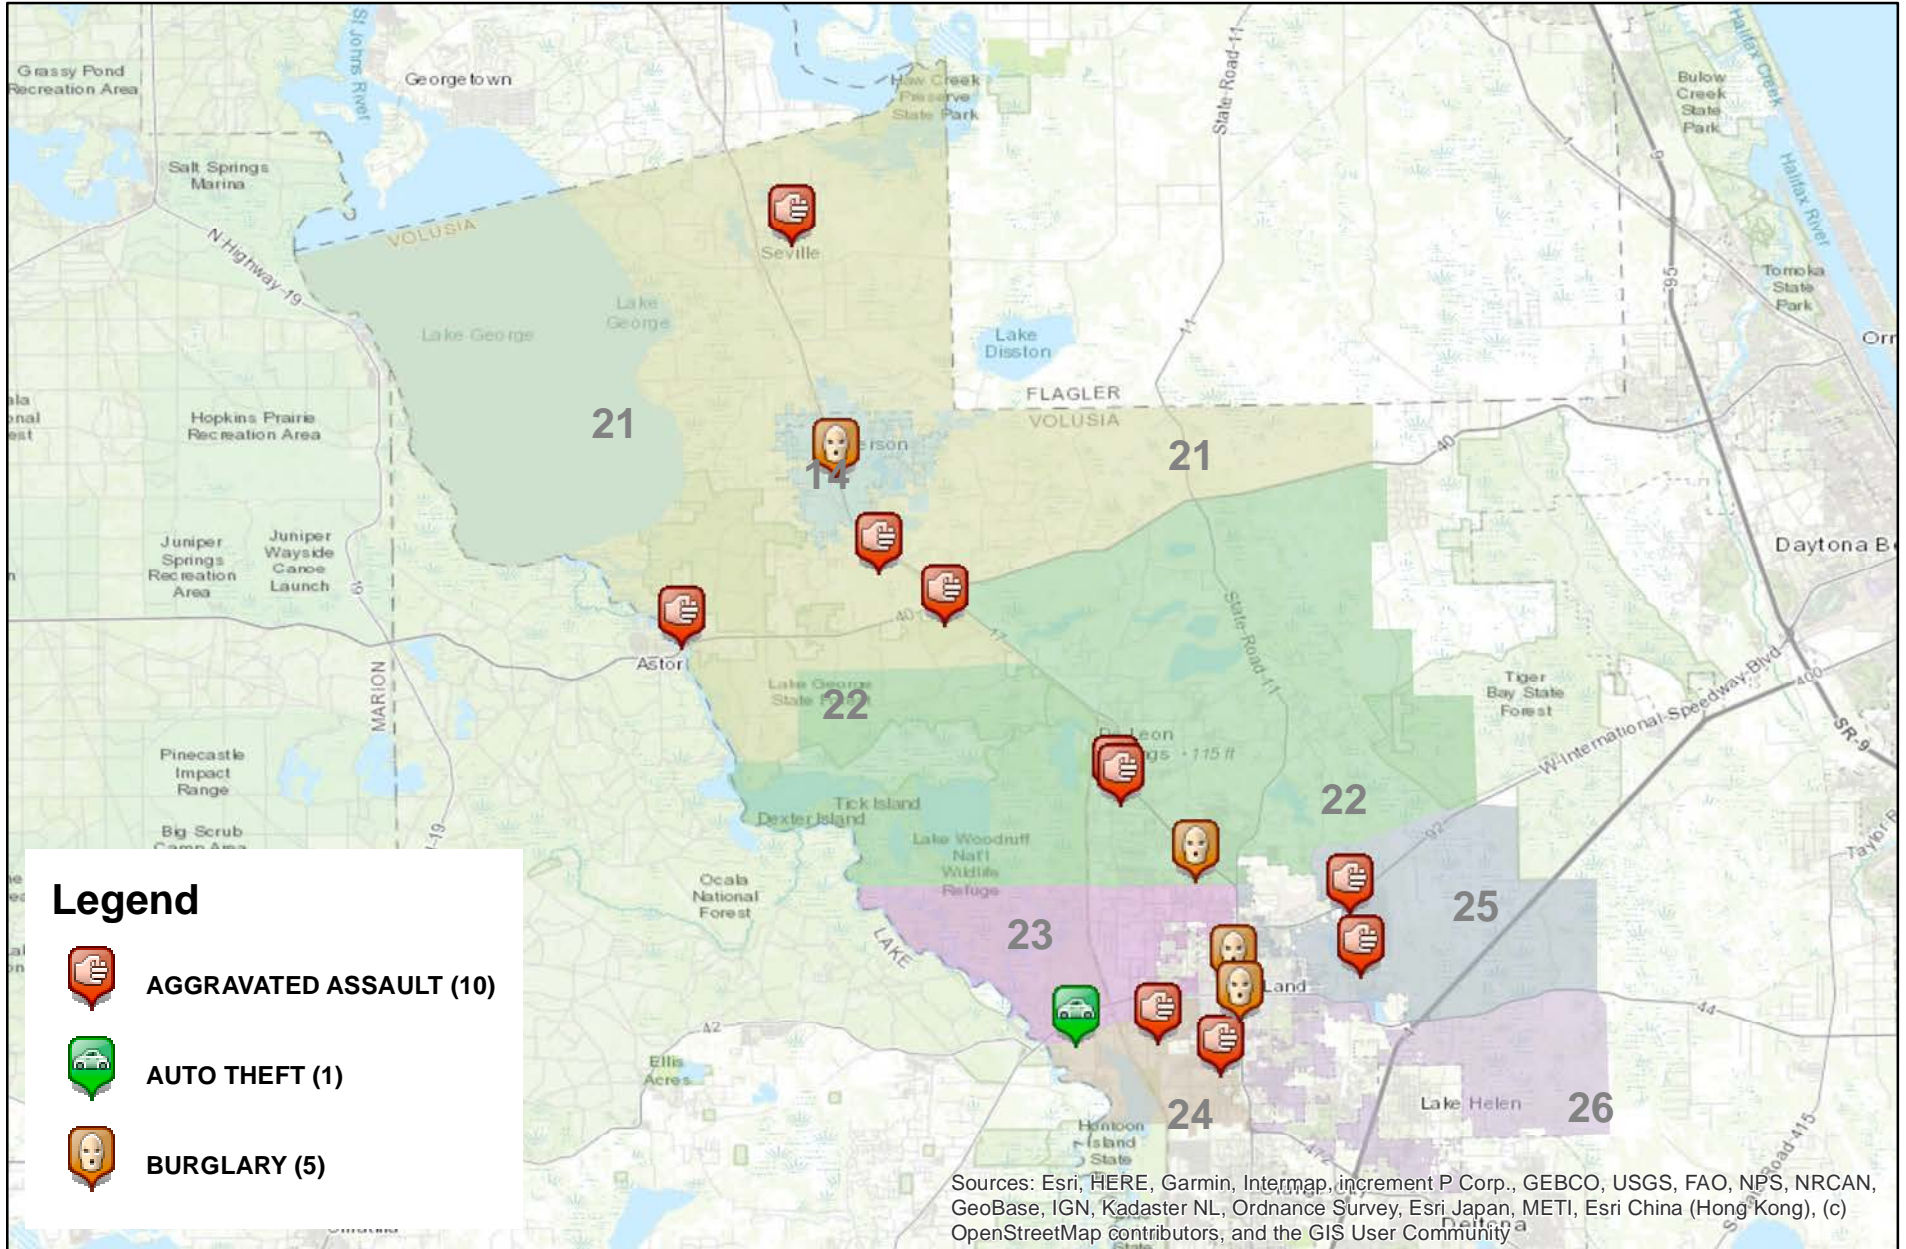

District 2 Part 1 Arrests by Location

06/06/2021 thru 07/03/2021

Prepared by: VC Crime Center
Crime Intelligence Analyst
Volusia Sheriff's Office
Printed On: 7/6/2021

0 1 2 4 6 8 10 Miles
* Map reflects total number of Incidents and not total number of victims

This is not a legal document. due to address incompatibilities, some incidents may not be represented and the information on this map should not be viewed as the legal representation of property boundaries, roads, facilities. etc.