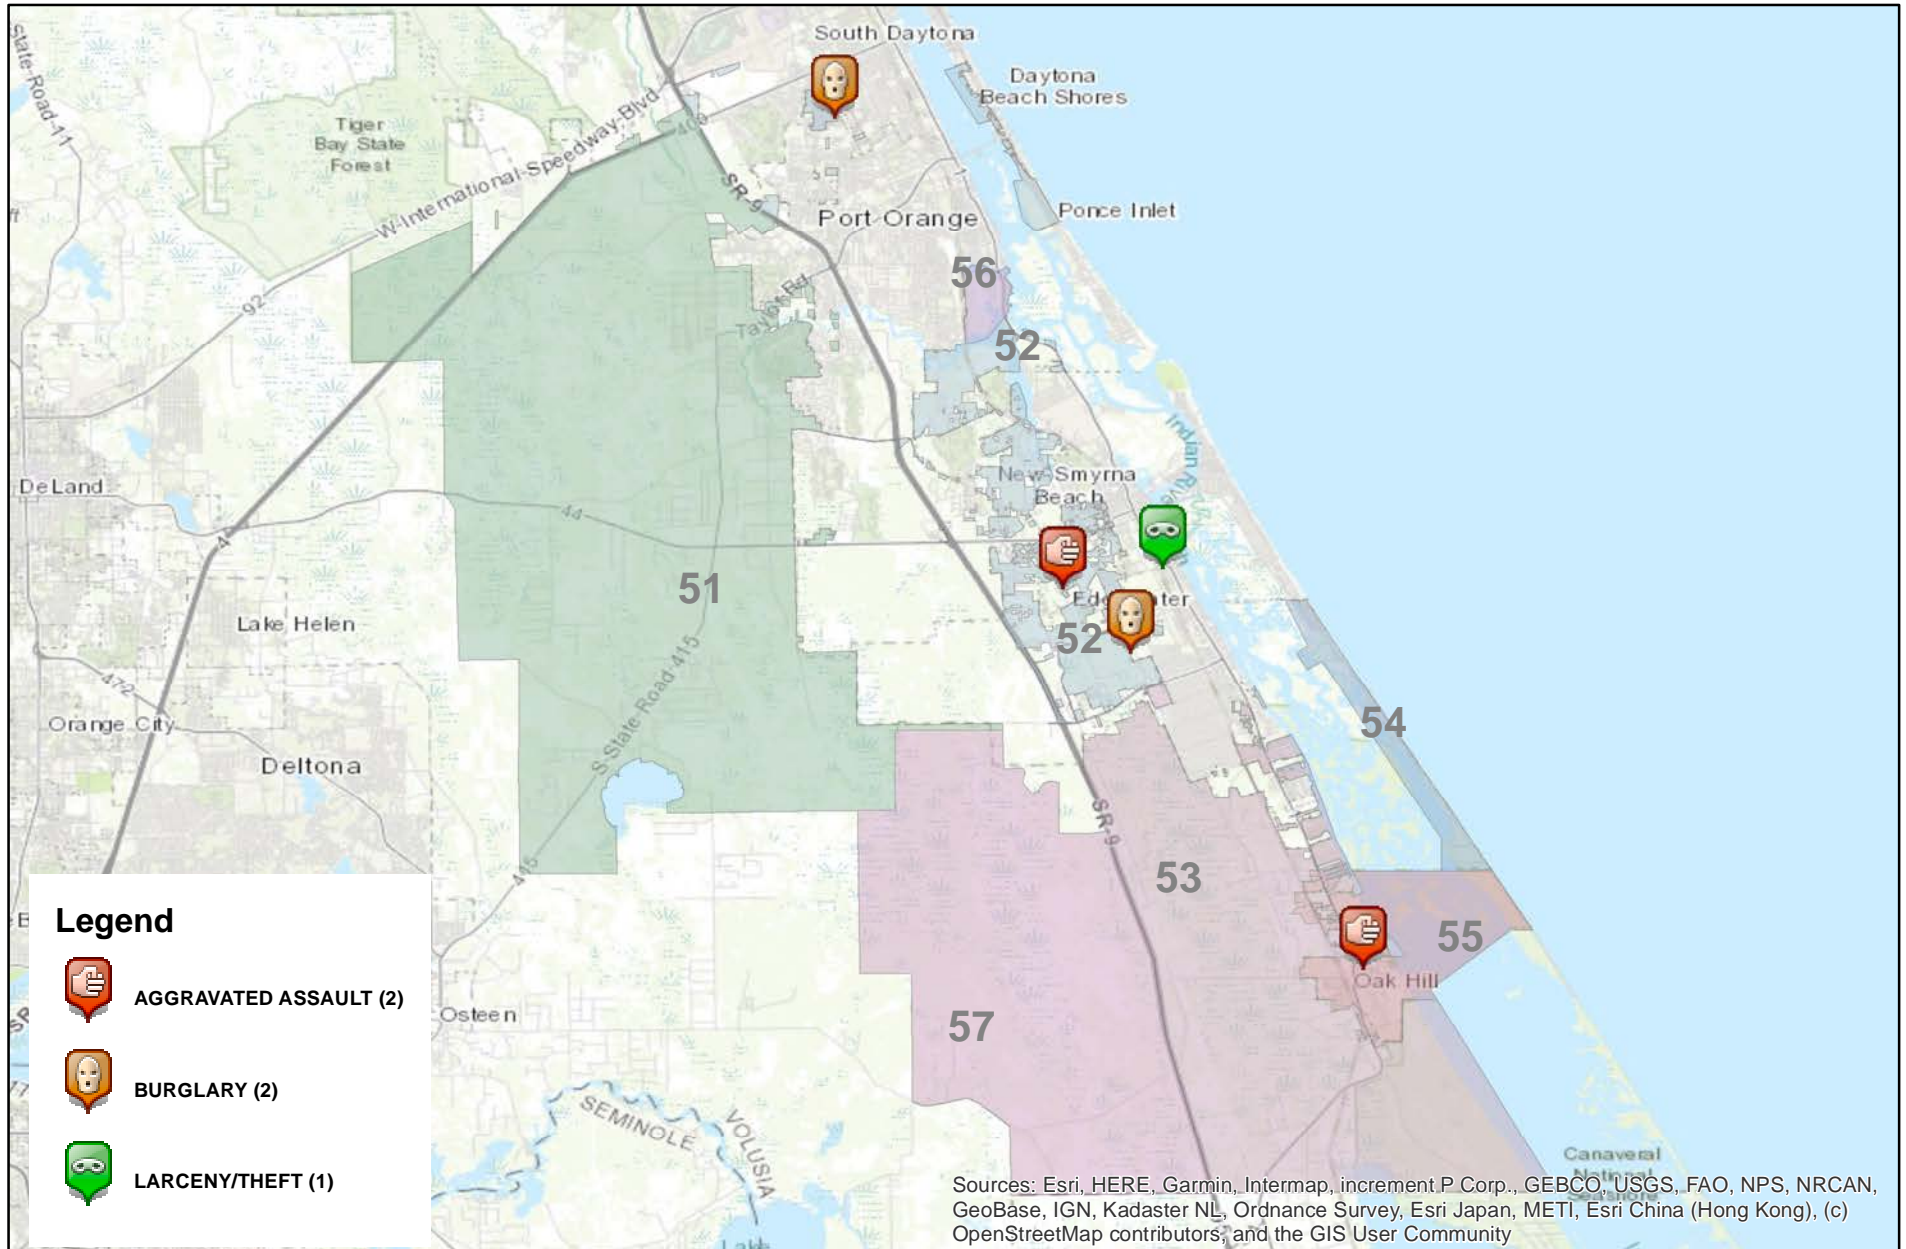

District 3 South Part 1 Arrests by Location

06/06/2021 thru 07/03/2021

Prepared by: VC Crime Center
Crime Intelligence Analyst
Volusia Sheriff's Office
Printed On: 7/6/2021

0 1 2 4 6 8 10 Miles
* Map reflects total number of Incidents and not total number of victims

This is not a legal document. due to address incompatibilities, some incidents may not be represented and the information on this map should not be viewed as the legal representation of property boundaries, roads, facilities. etc.