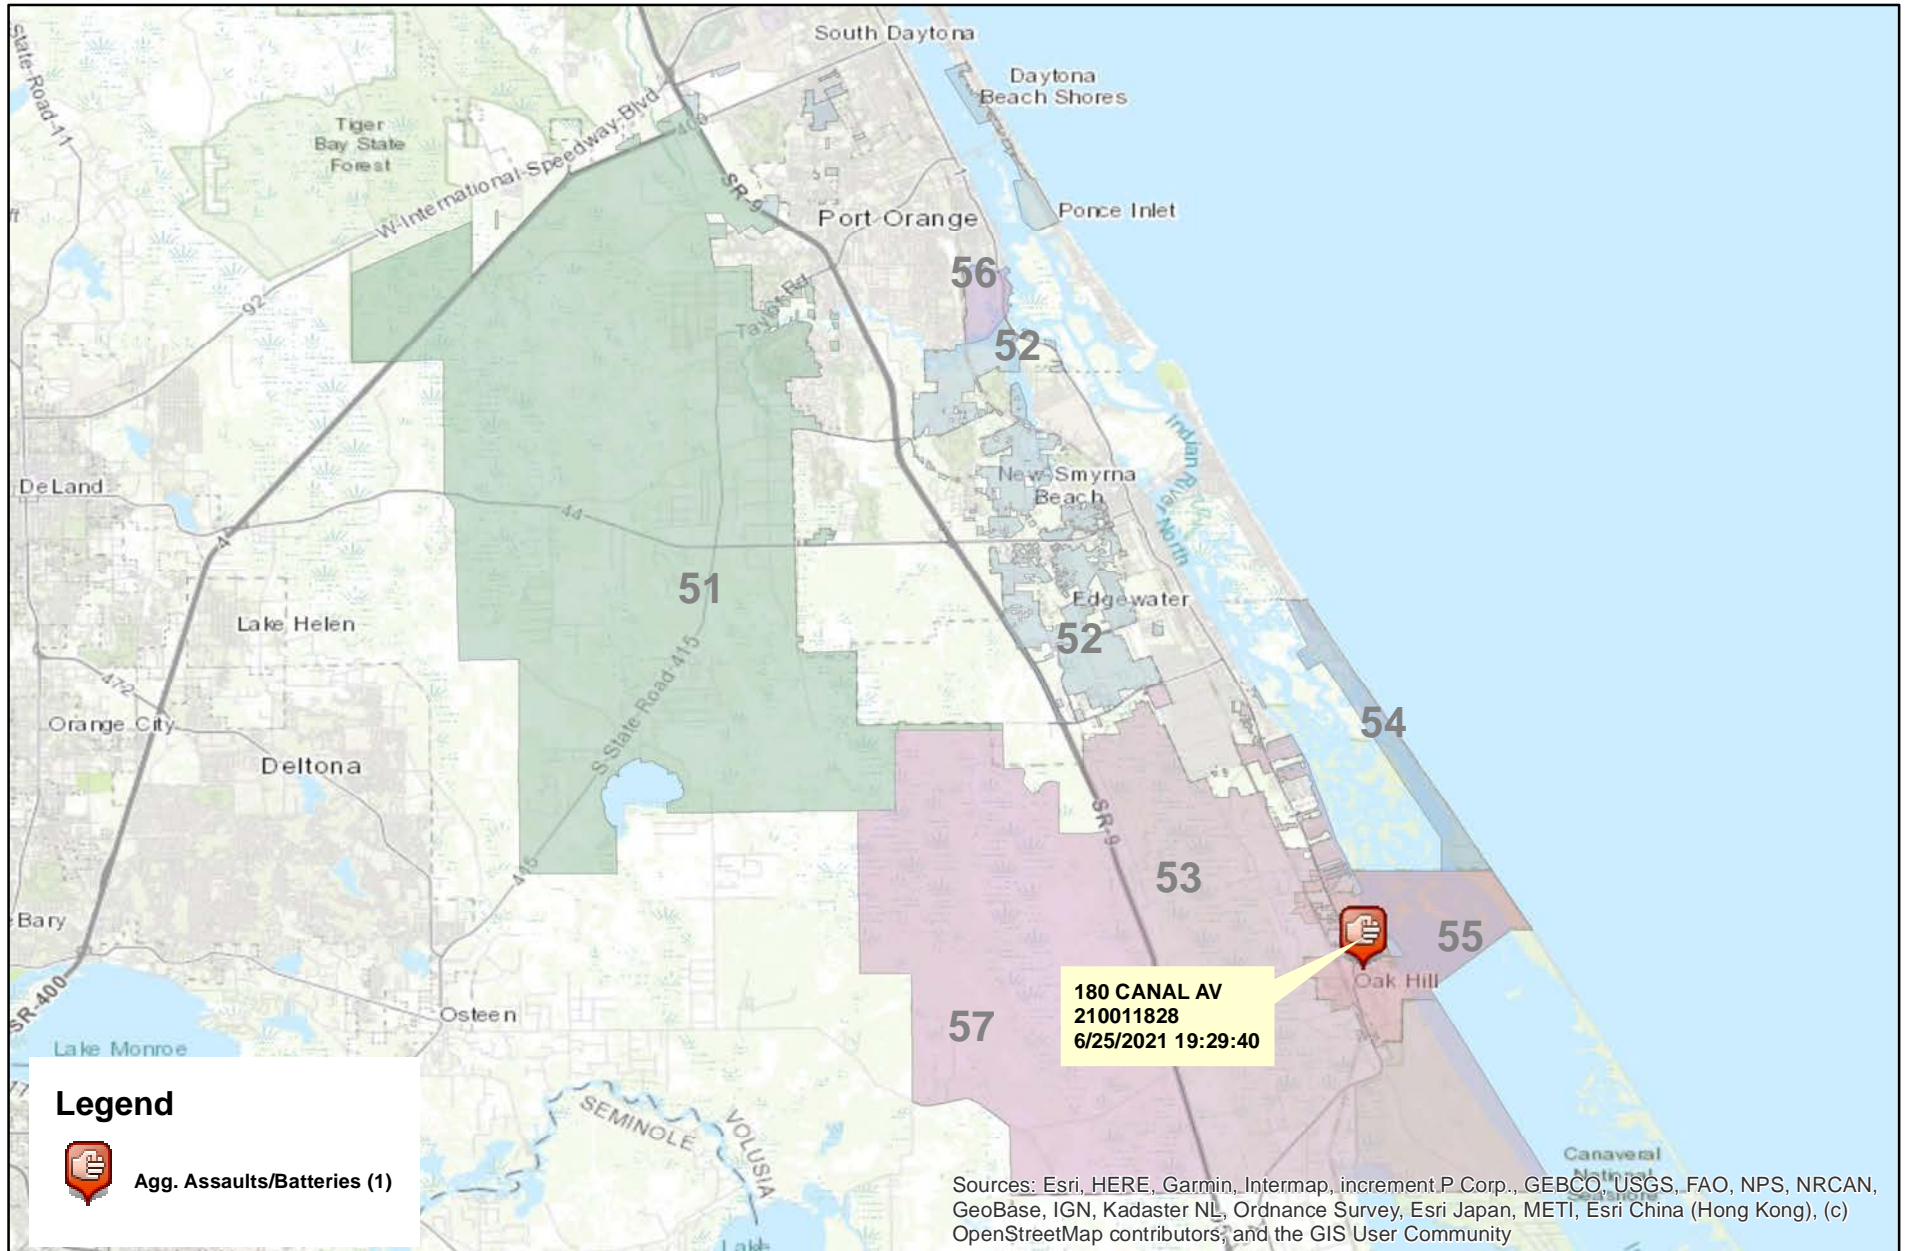

District 3 South Aggravated Assaults and Batteries

06/06/2021 thru 07/03/2021

Prepared by: VC Crime Center
Crime Intelligence Analyst
Volusia Sheriff's Office
Printed On: 7/6/2021

* Map reflects total number of Incidents and not total number of victims

This is not a legal document. due to address incompatibilities, some incidents may not be represented and the information on this map should not be viewed as the legal representation of property boundaries, roads, facilities. etc.