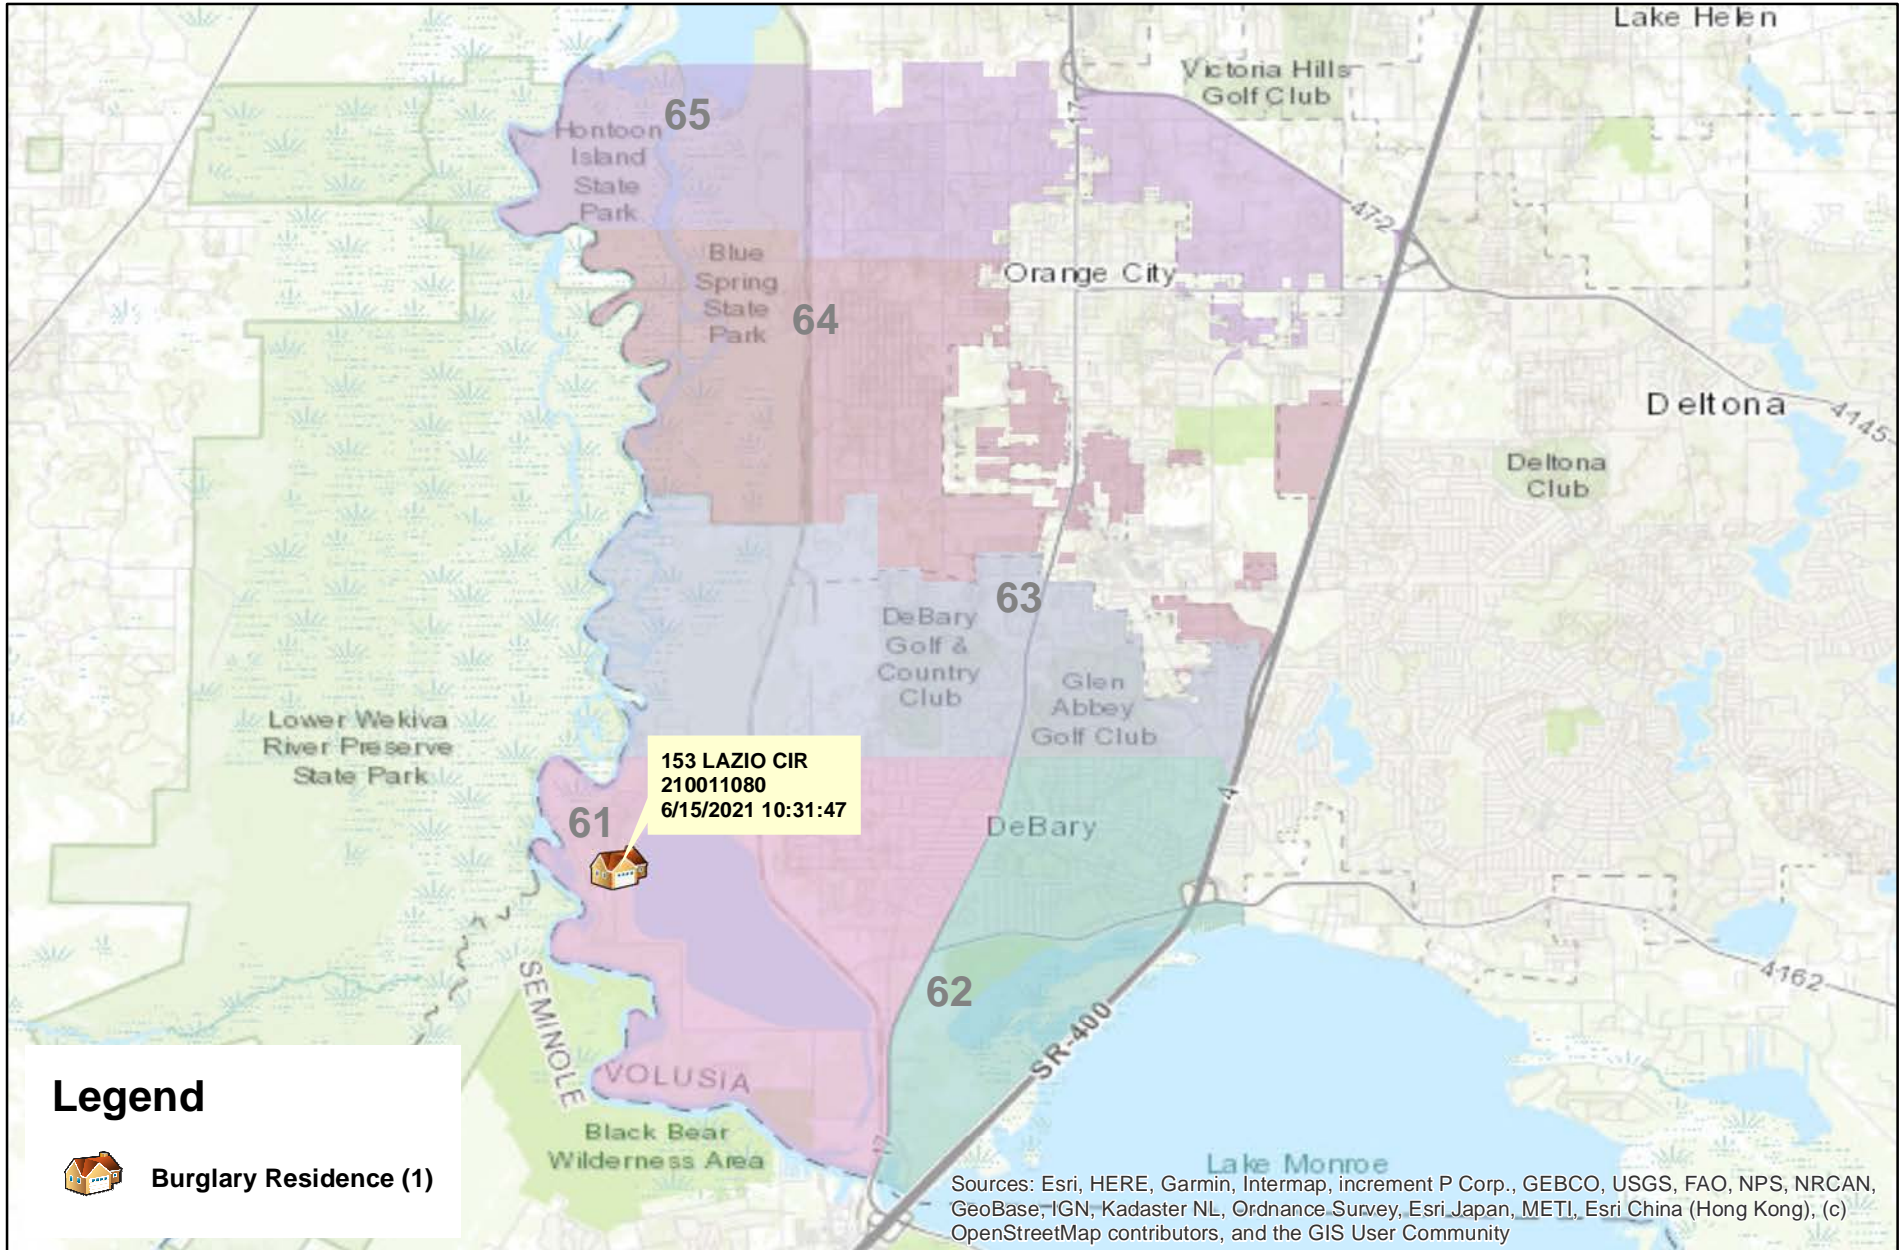

District 6 Burglaries

06/06/2021 thru 07/03/2021

Prepared by: VC Crime Center
Crime Intelligence Analyst
Volusia Sheriff's Office
Printed On: 7/6/2021

0 0.5 1 2 3 Miles
* Map reflects total number of Incidents and not total number of victims

This is not a legal document. due to address incompatibilities, some incidents may not be represented and the information on this map should not be viewed as the legal representation of property boundaries, roads, facilities. etc.