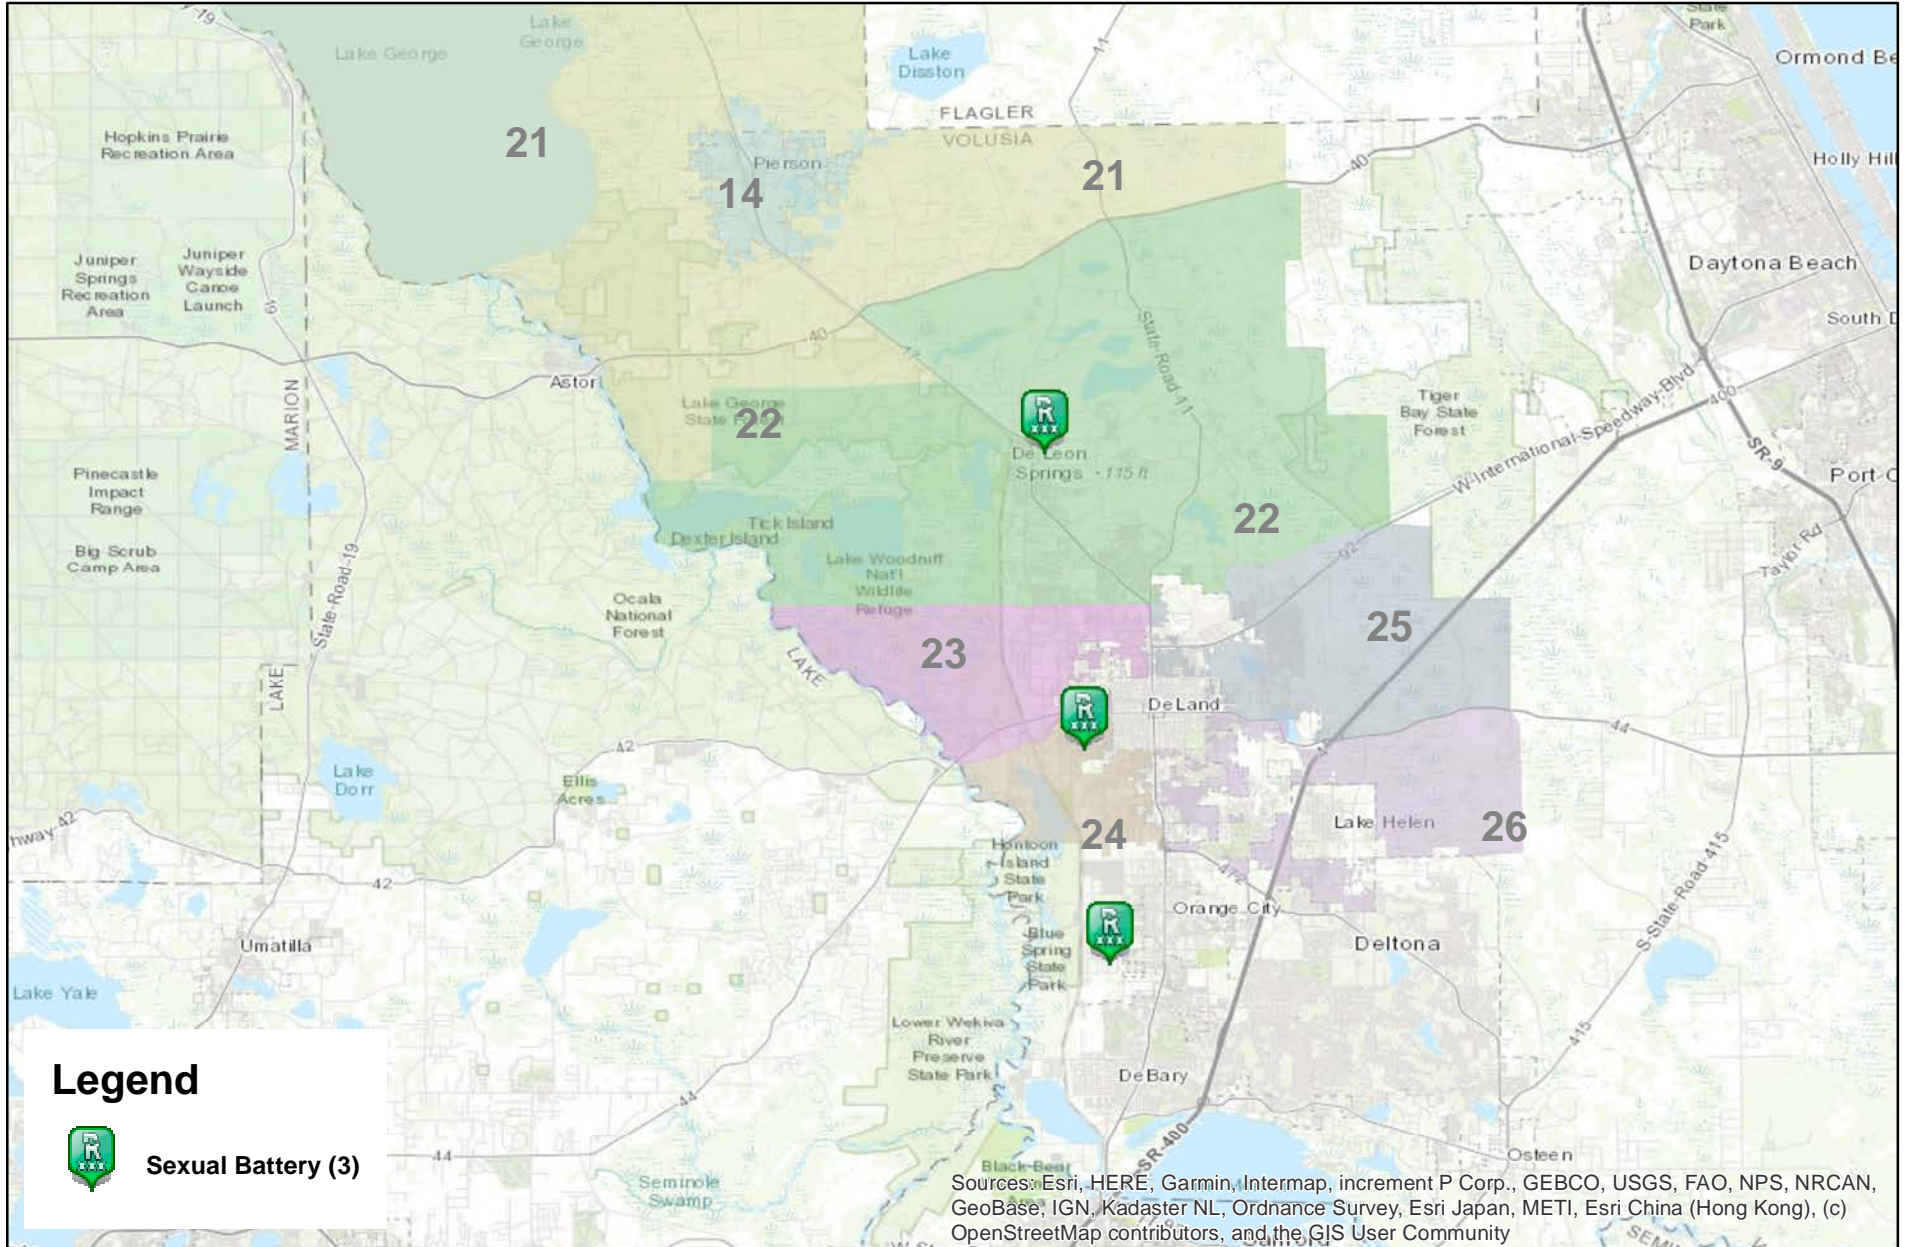

District 2 Sexual Batteries

06/06/2021 thru 07/03/2021

Legend

Sexual Battery (3)

Sources: Esri, HERE, Garmin, Intermap, increment P Corp., GEBCO, USGS, FAO, NPS, NRCAN, GeoBase, IGN, Kadaster NL, Ordnance Survey, Esri Japan, METI, Esri China (Hong Kong), (c) OpenStreetMap contributors, and the GJS User Community

Prepared by: VC Crime Center
Crime Intelligence Analyst
Volusia Sheriff's Office
Printed On: 7/6/2021

* Map reflects total number of Incidents and not total number of victims

This is not a legal document. due to address incompatibilities, some incidents may not be represented and the information on this map should not be viewed as the legal representation of property boundaries, roads, facilities. etc.