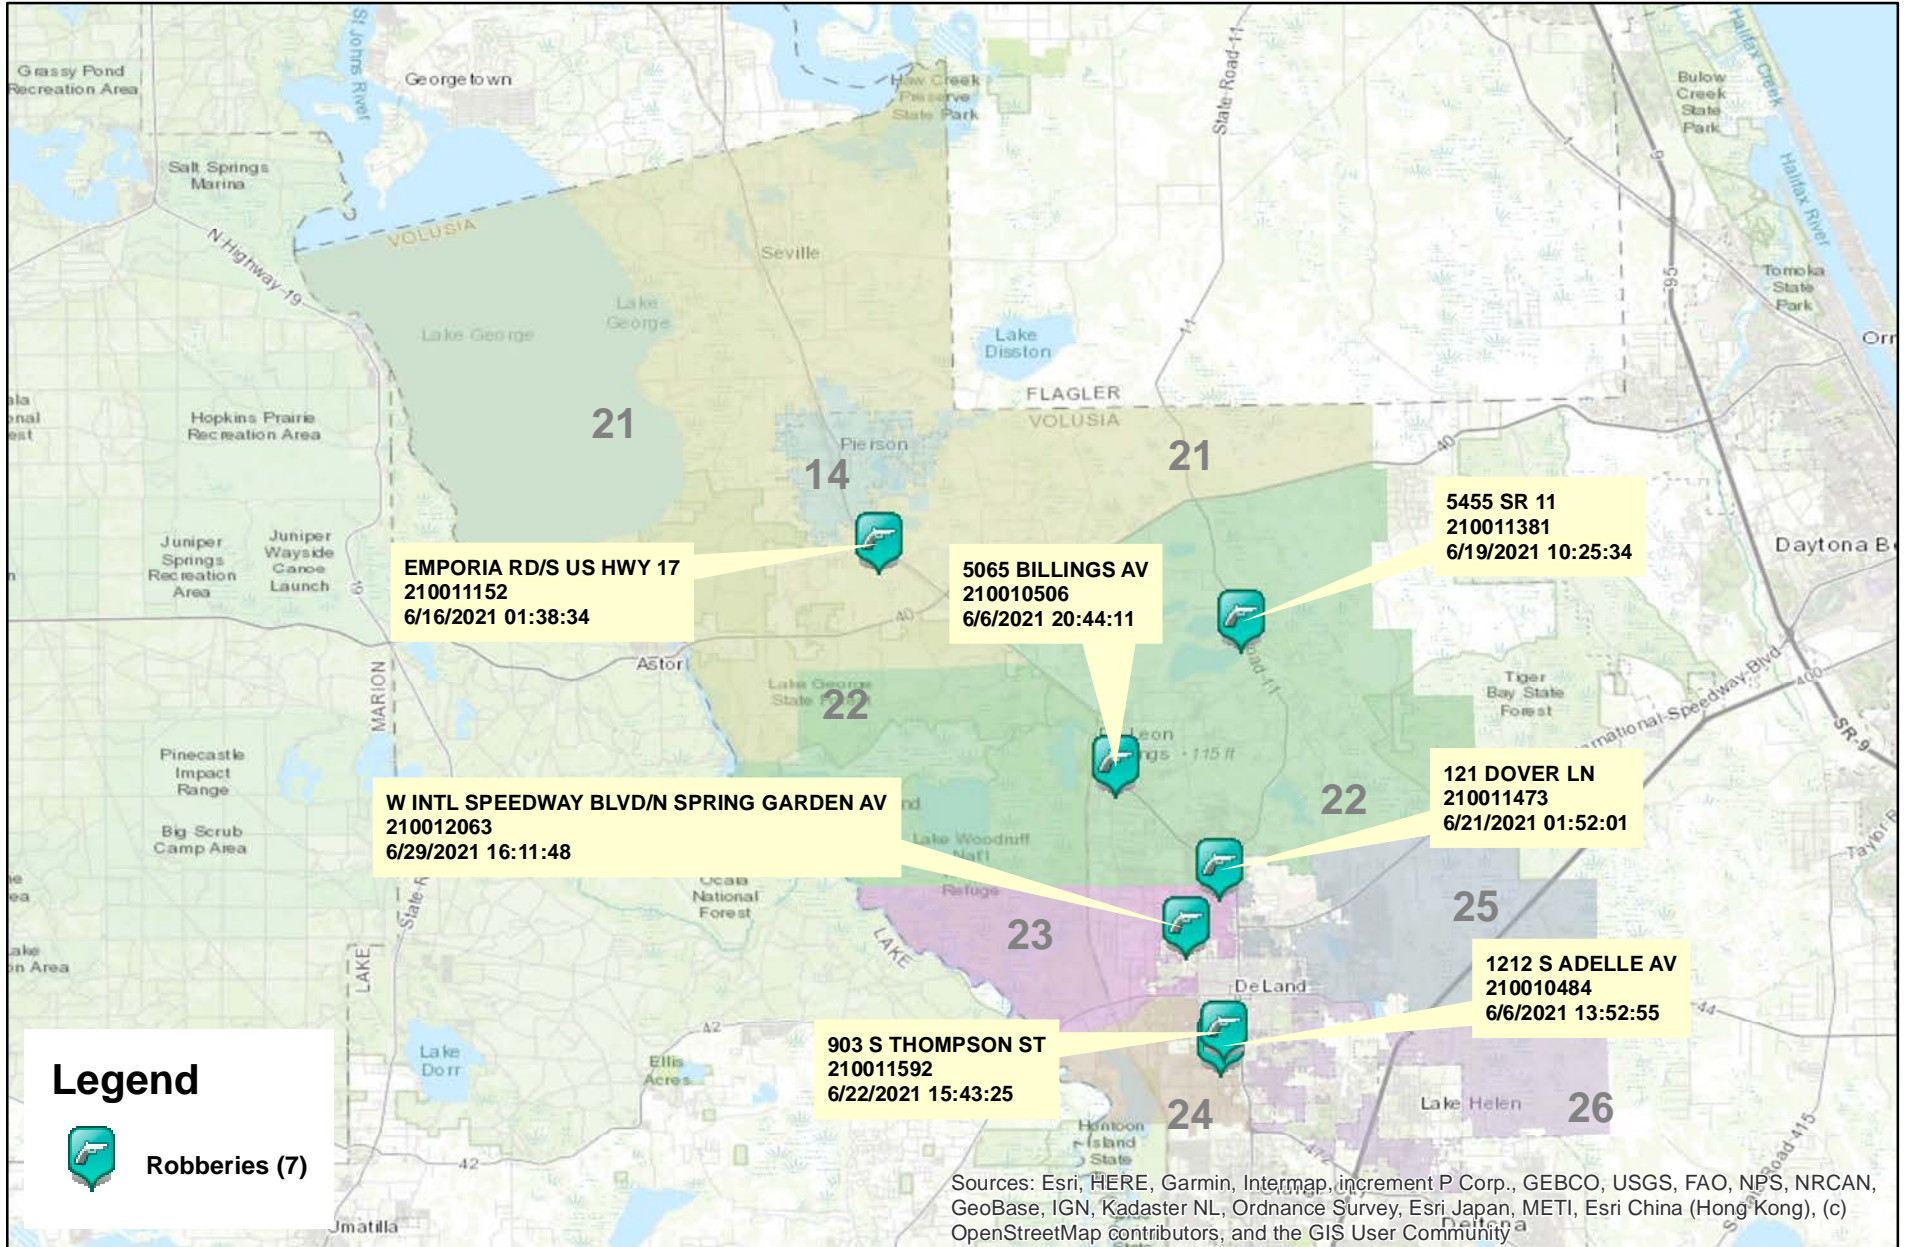

District 2 Robberies

06/06/2021 thru 07/03/2021

Prepared by: VC Crime Center
Crime Intelligence Analyst
Volusia Sheriff's Office
Printed On: 7/6/2021

0 1 2 4 6 8 10 Miles
* Map reflects total number of Incidents and not total number of victims

This is not a legal document. due to address incompatibilities, some incidents may not be represented and the information on this map should not be viewed as the legal representation of property boundaries, roads, facilities. etc.