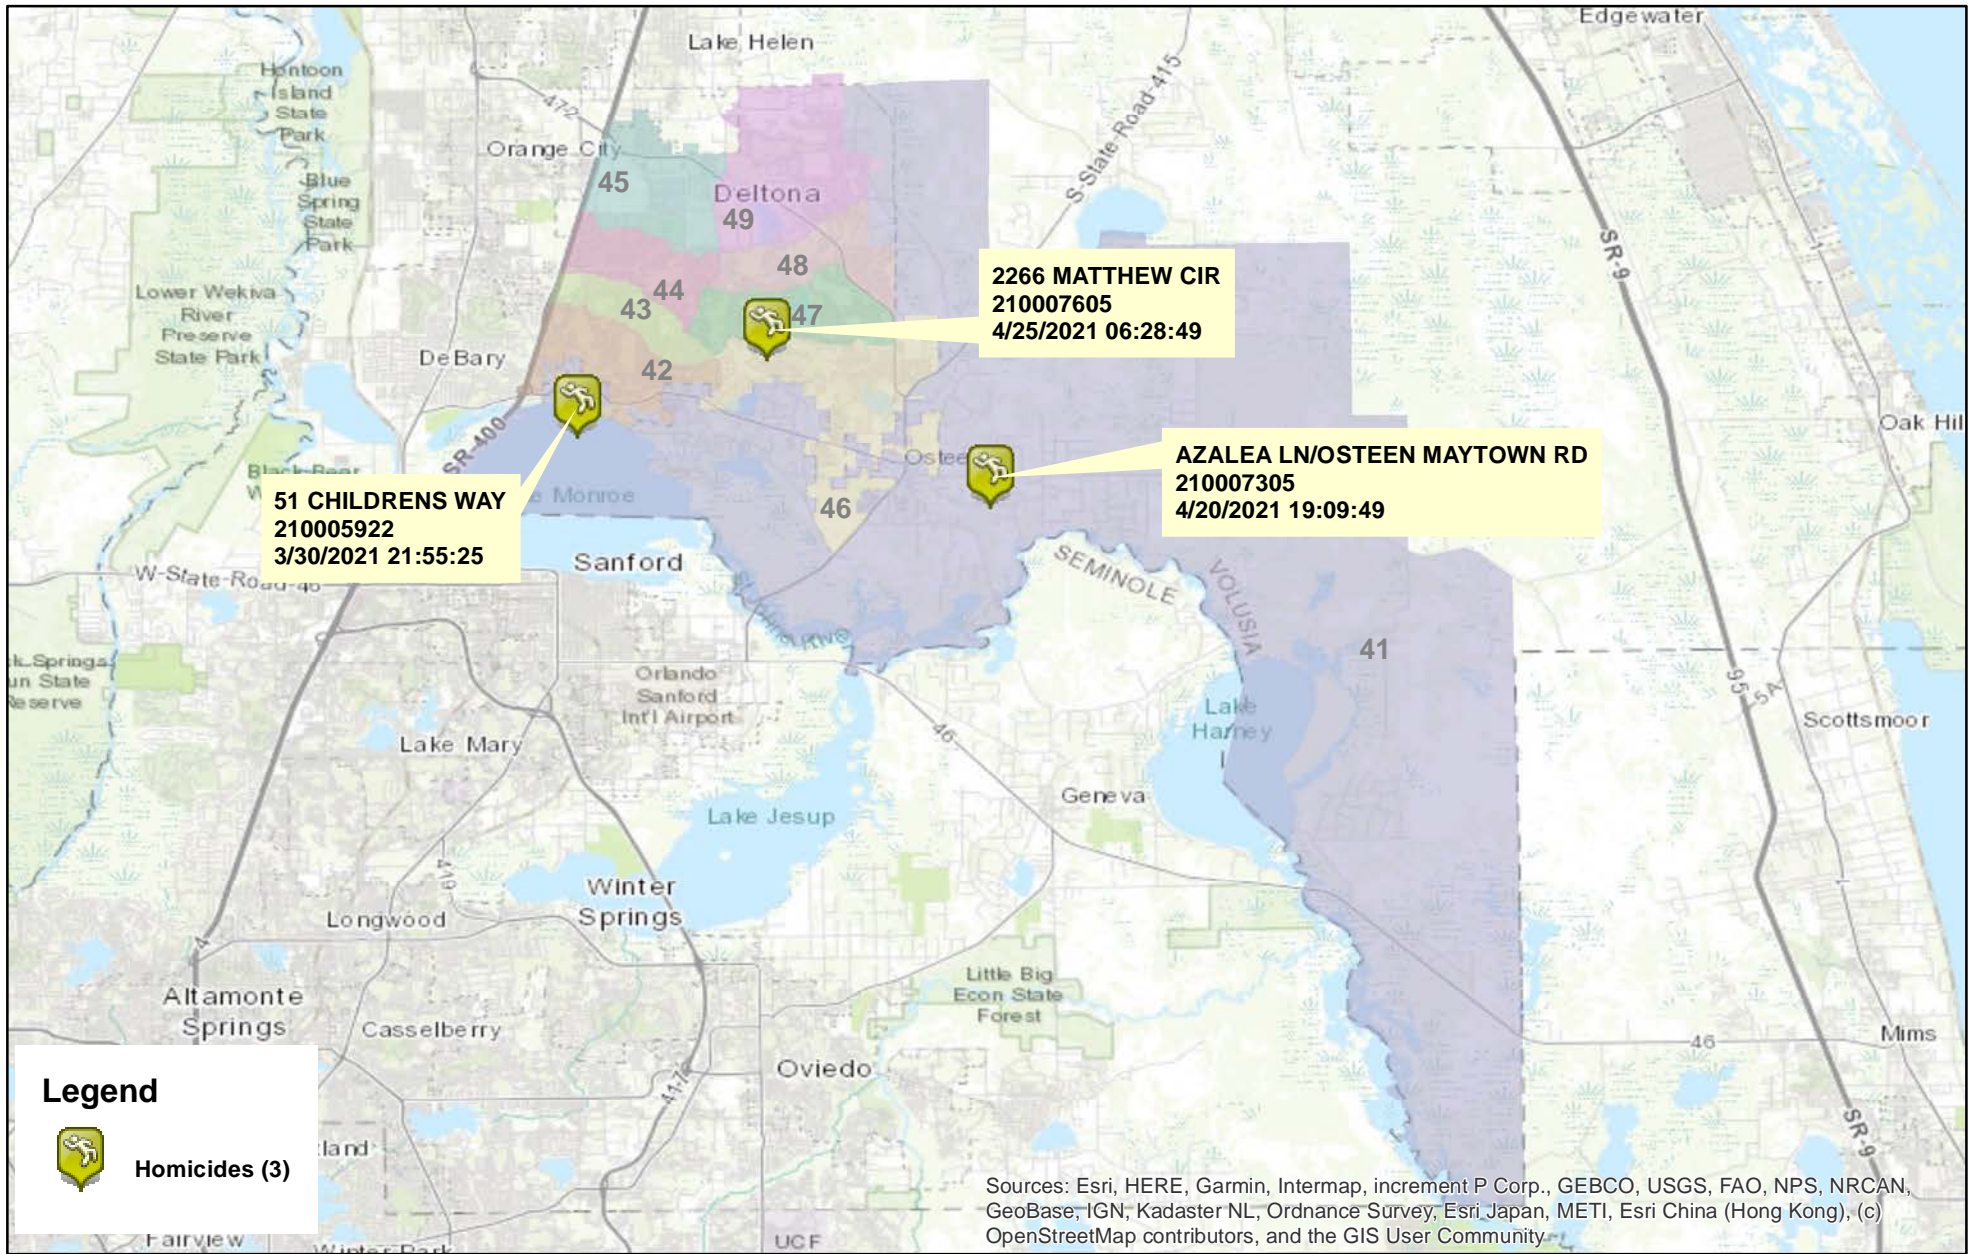

District 4 Homicides

01/01/2021 thru 07/03/2021

Legend

Homicides (3)

Sources: Esri, HERE, Garmin, Intermap, increment P Corp., GEBCO, USGS, FAO, NPS, NRCAN, GeoBase, IGN, Kadaster NL, Ordnance Survey, Esri Japan, METI, Esri China (Hong Kong), (c) OpenStreetMap contributors, and the GIS User Community.

Prepared by: VC Crime Center
Crime Intelligence Analyst
Volusia Sheriff's Office
Printed On: 7/6/2021

* Map reflects total number of Incidents and not total number of victims

This is not a legal document. due to address incompatibilities, some incidents may not be represented and the information on this map should not be viewed as the legal representation of property boundaries, roads, facilities. etc.