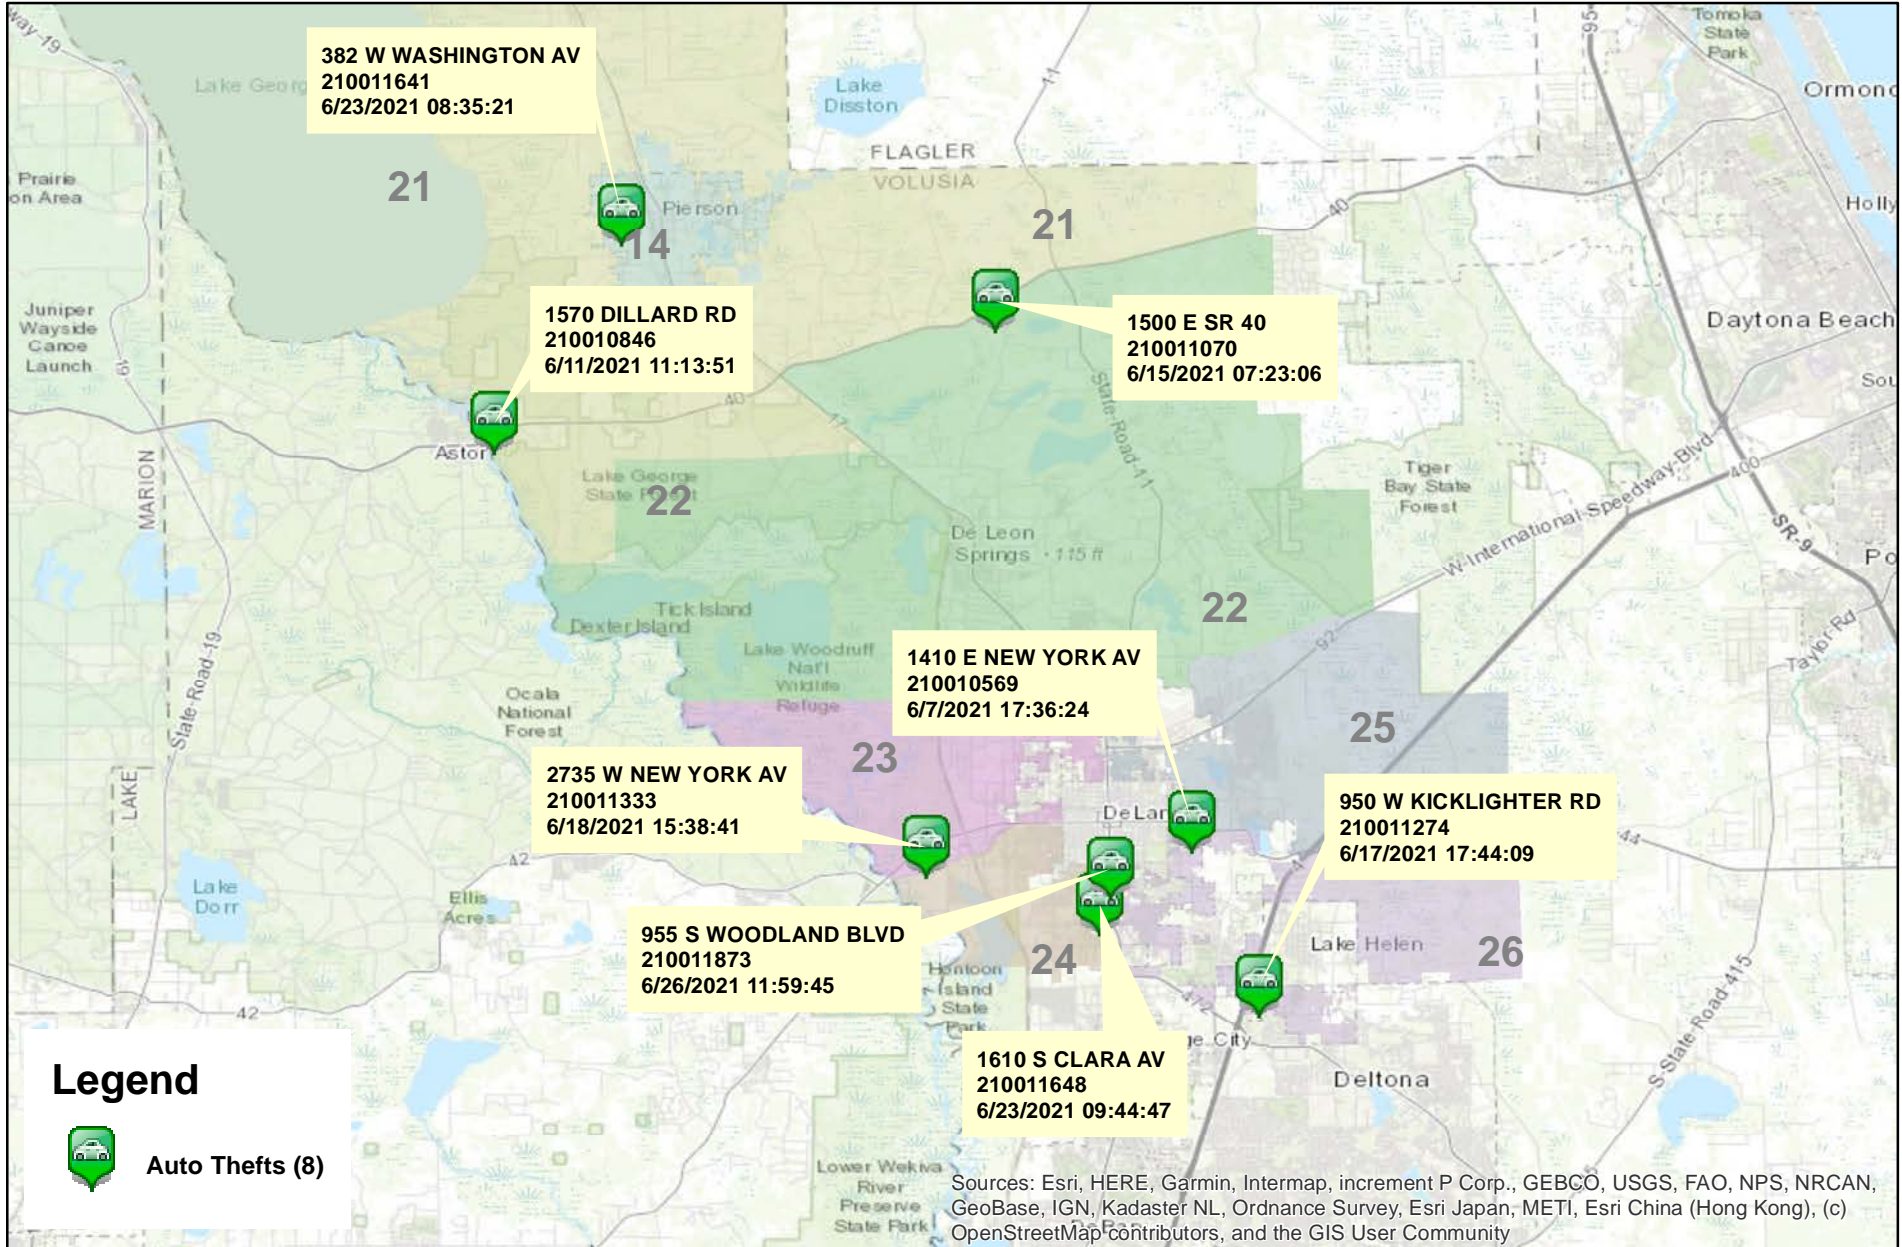

Last UCR build date: 7/5/2021 5:36:00 PM

District 2 Auto Thefts

06/06/2021 thru 07/03/2021

Prepared by: VC Crime Center
 Crime Intelligence Analyst
 Volusia Sheriff's Office
 Printed On: 7/6/2021

This is not a legal document. due to address incompatibilities, some incidents may not be represented and the information on this map should not be viewed as the legal representation of property boundaries, roads, facilities. etc.