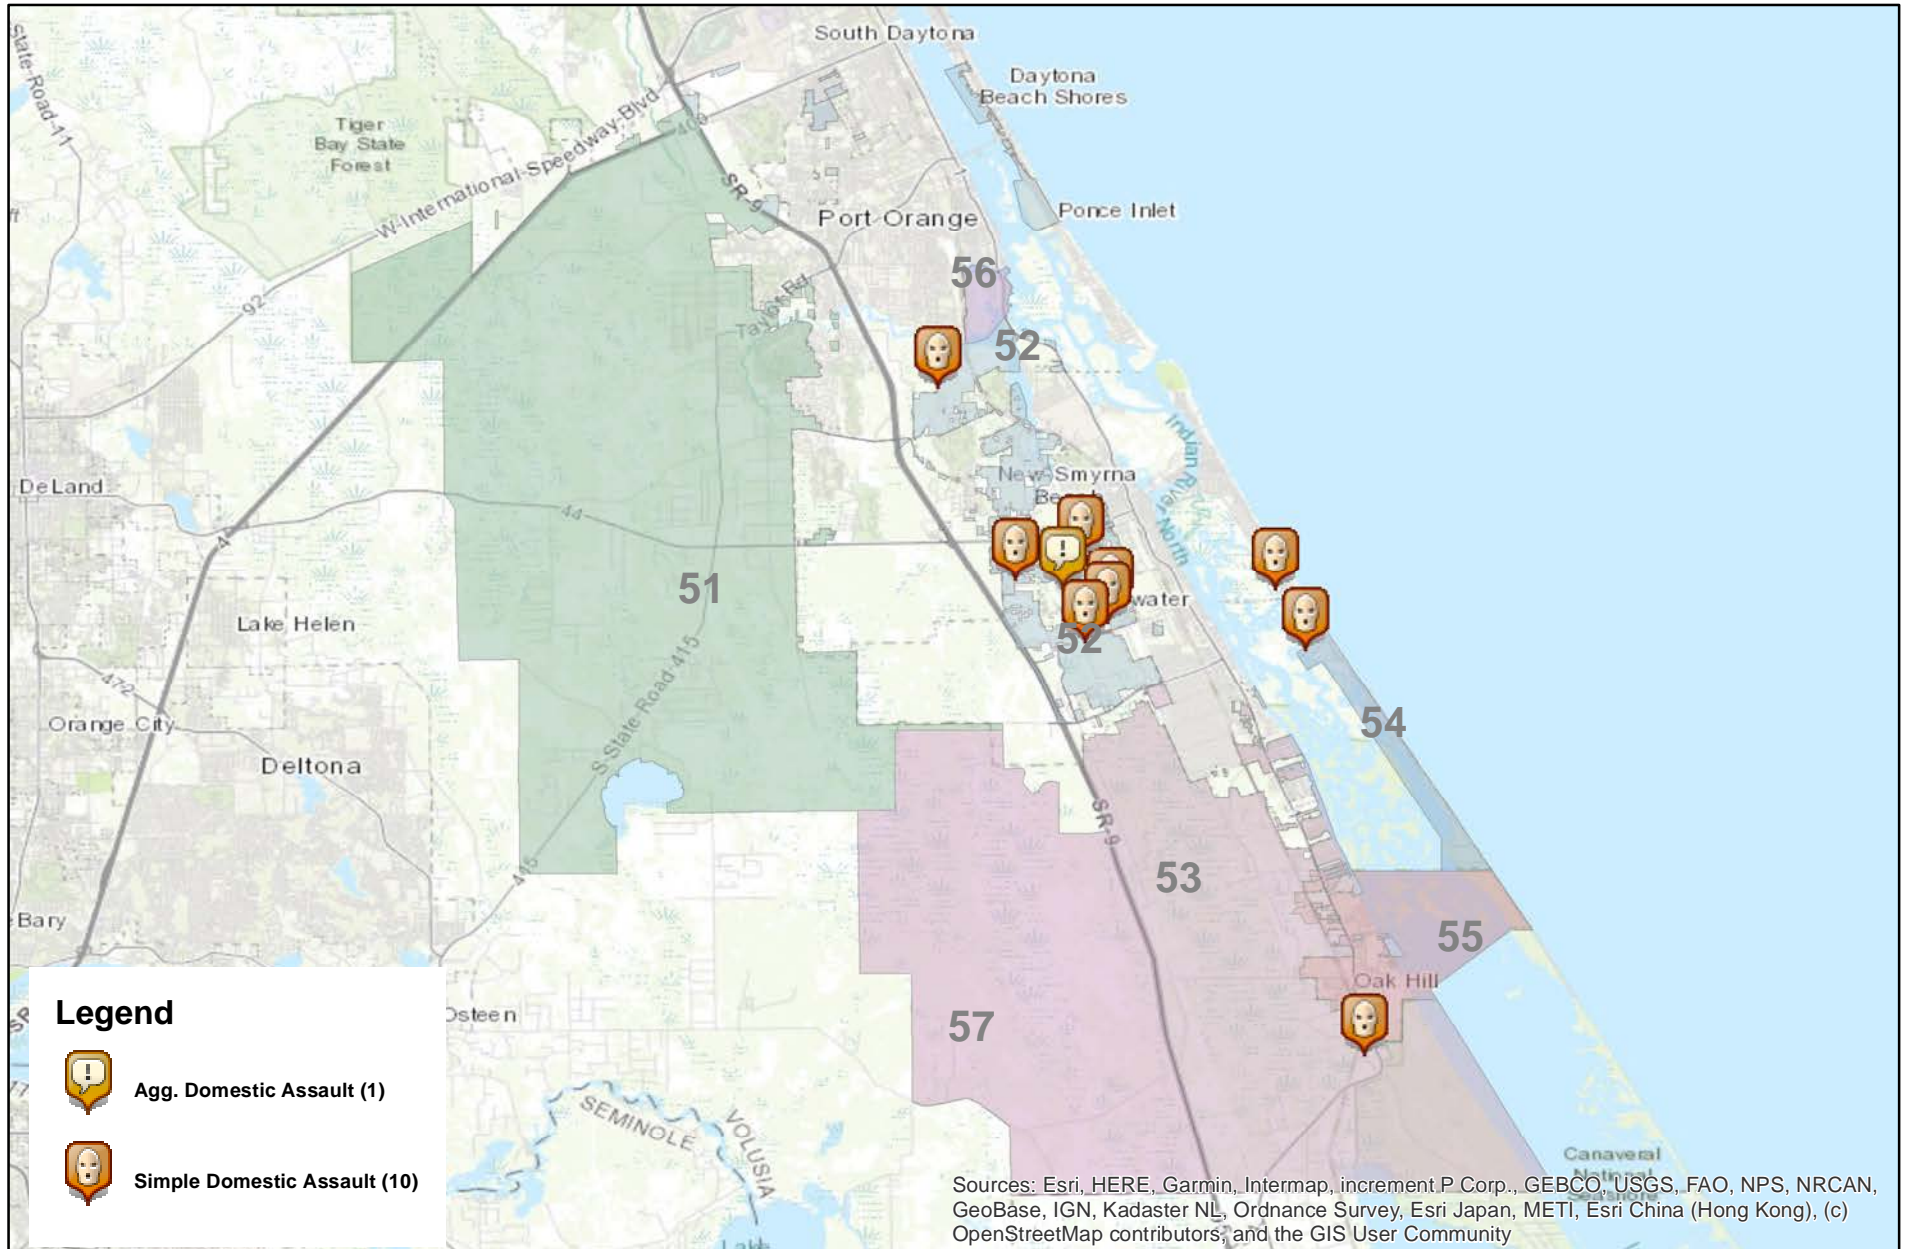

District 3 South Domestic Assaults and Batteries

06/06/2021 thru 07/03/2021

Prepared by: VC Crime Center
Crime Intelligence Analyst
Volusia Sheriff's Office
Printed On: 7/6/2021

0 1 2 4 6 8 10 Miles
* Map reflects total number of Incidents and not total number of victims

This is not a legal document. due to address incompatibilities, some incidents may not be represented and the information on this map should not be viewed as the legal representation of property boundaries, roads, facilities. etc.