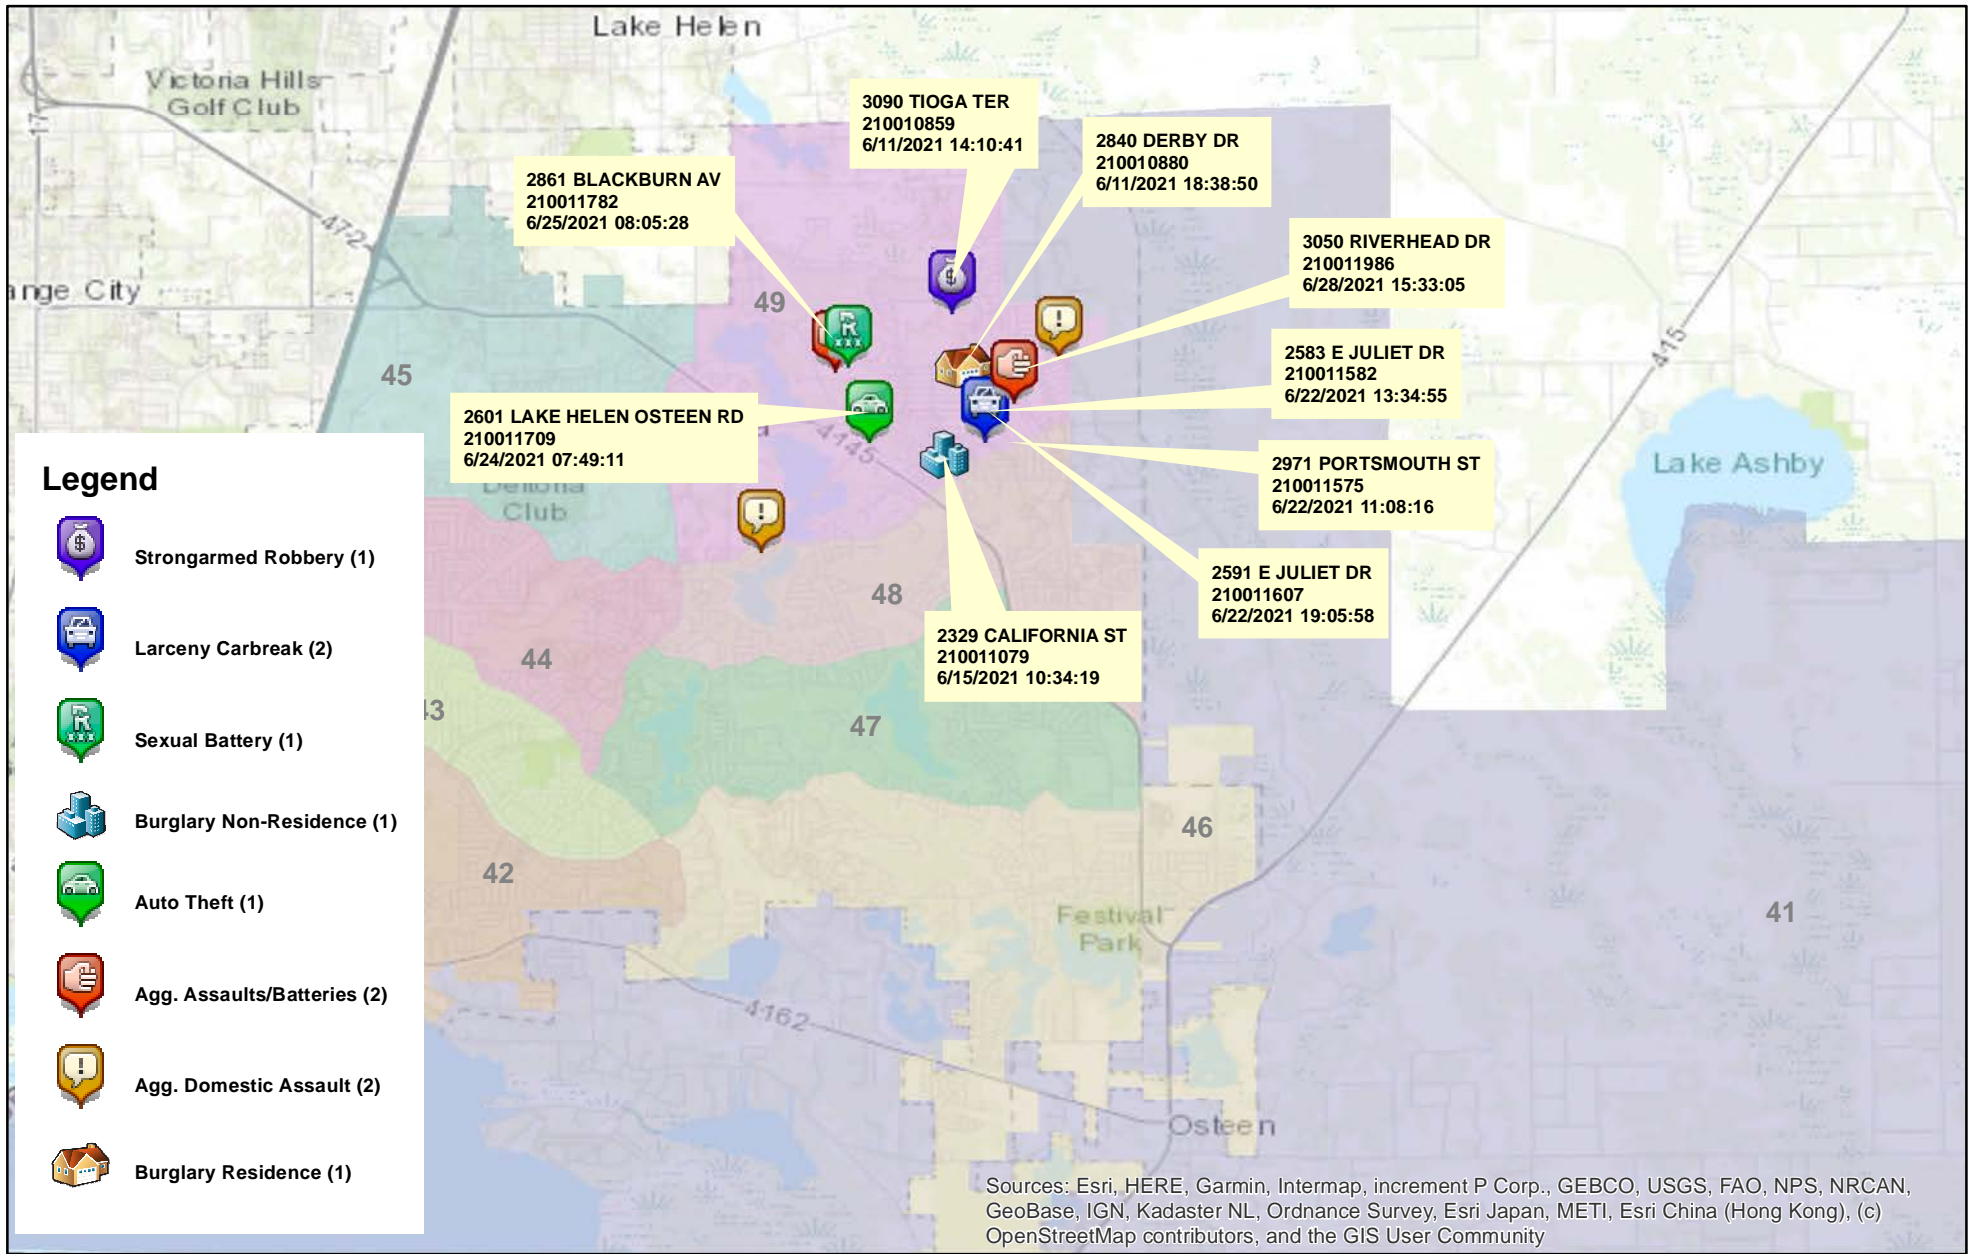

District 4 Hot Zone 49

06/06/2021 thru 07/03/2021

Prepared by: VC Crime Center
Crime Intelligence Analyst
Volusia Sheriff's Office
Printed On: 7/6/2021

0 0.5 1 2 3 Miles
* Map reflects total number of Incidents and not total number of victims

This is not a legal document. due to address incompatibilities, some incidents may not be represented and the information on this map should not be viewed as the legal representation of property boundaries, roads, facilities. etc.