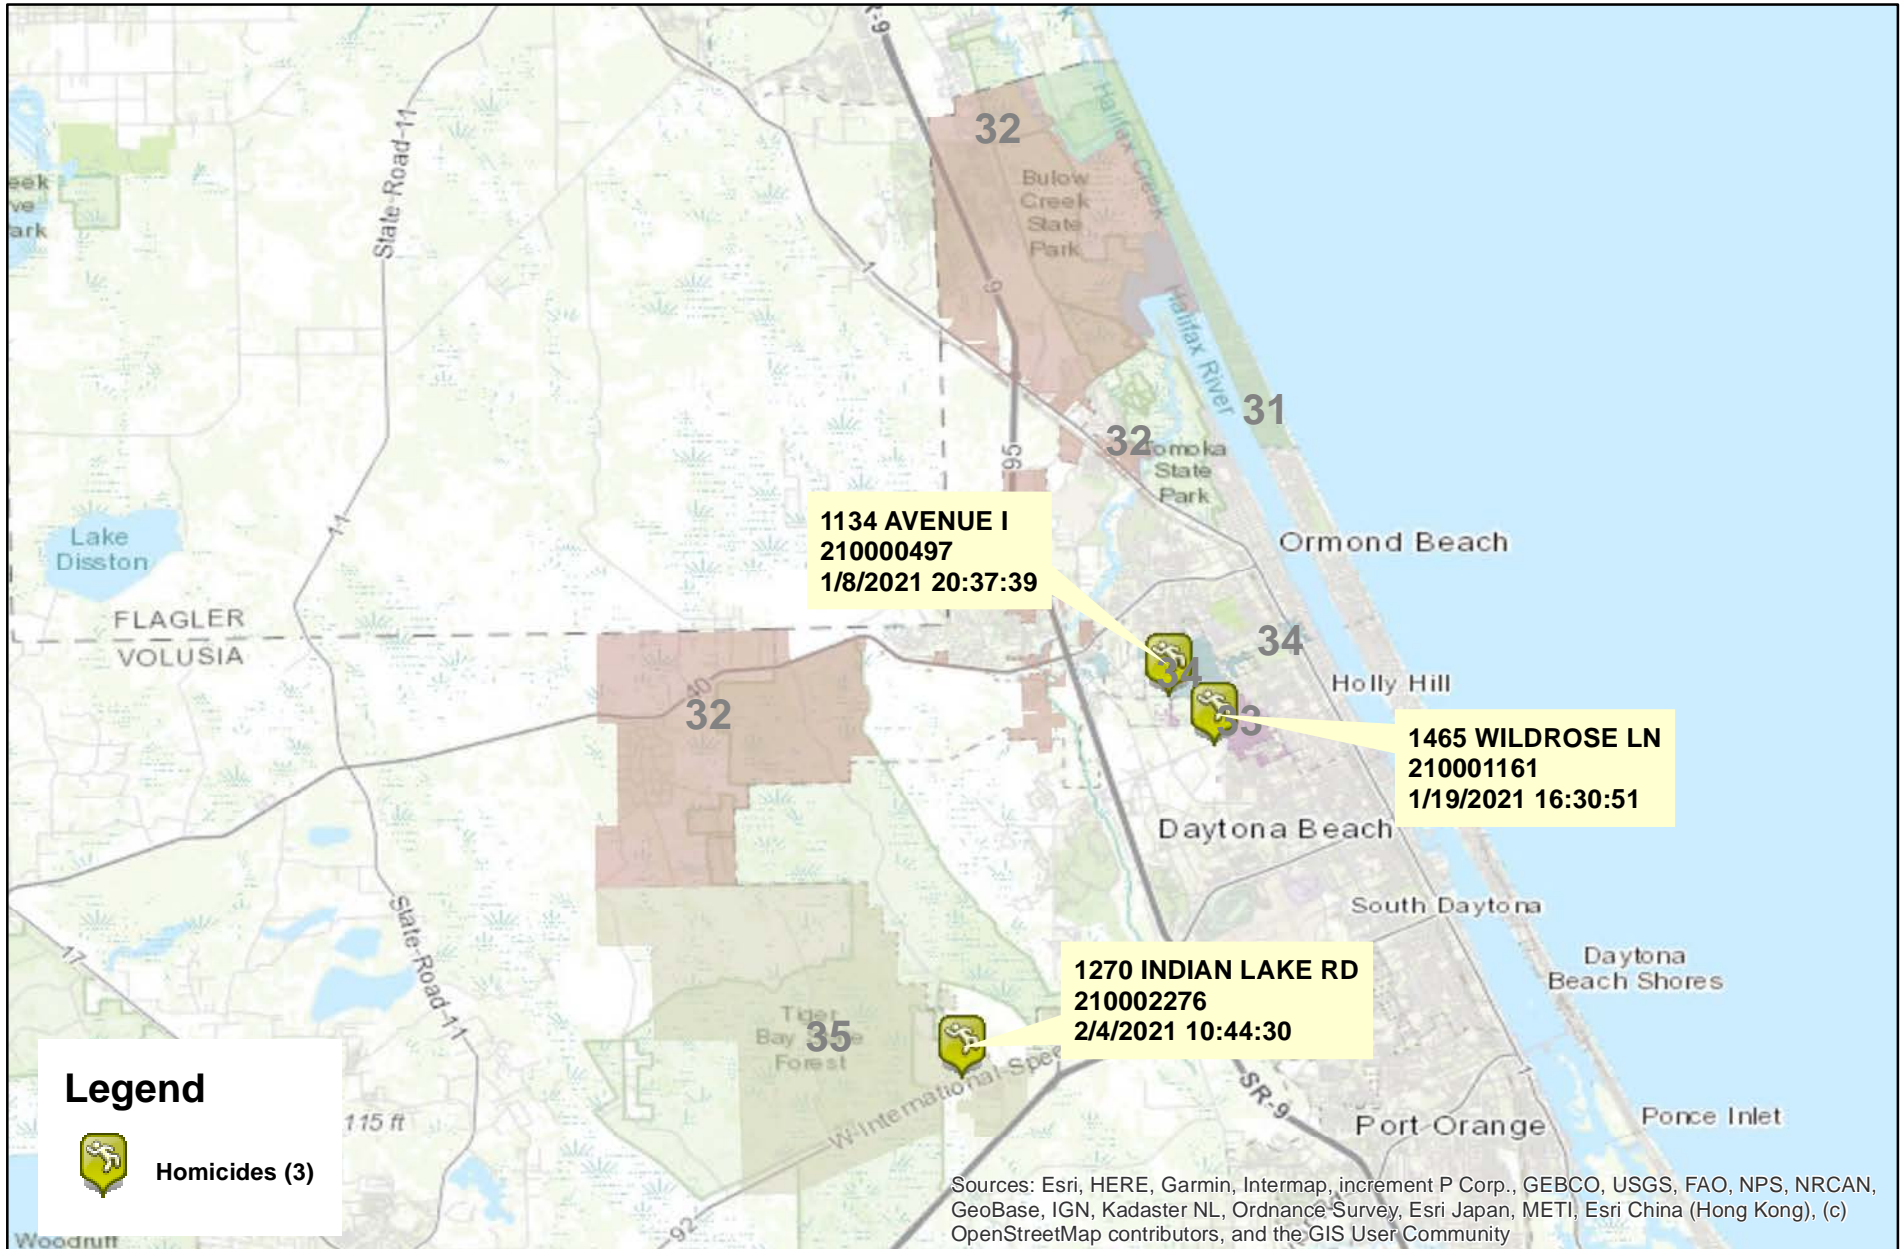

District 3 North Homicides

01/01/2021 thru 07/03/2021

Legend

Homicides (3)

Sources: Esri, HERE, Garmin, Intermap, increment P Corp., GEBCO, USGS, FAO, NPS, NRCAN, GeoBase, IGN, Kadaster NL, Ordnance Survey, Esri Japan, METI, Esri China (Hong Kong), (c) OpenStreetMap contributors, and the GIS User Community

Prepared by: VC Crime Center
Crime Intelligence Analyst
Volusia Sheriff's Office
Printed On: 7/6/2021

0 0.51 2 3 4 5 Miles

* Map reflects total number of Incidents and not total number of victims

This is not a legal document. due to address incompatibilities, some incidents may not be represented and the information on this map should not be viewed as the legal representation of property boundaries, roads, facilities. etc.