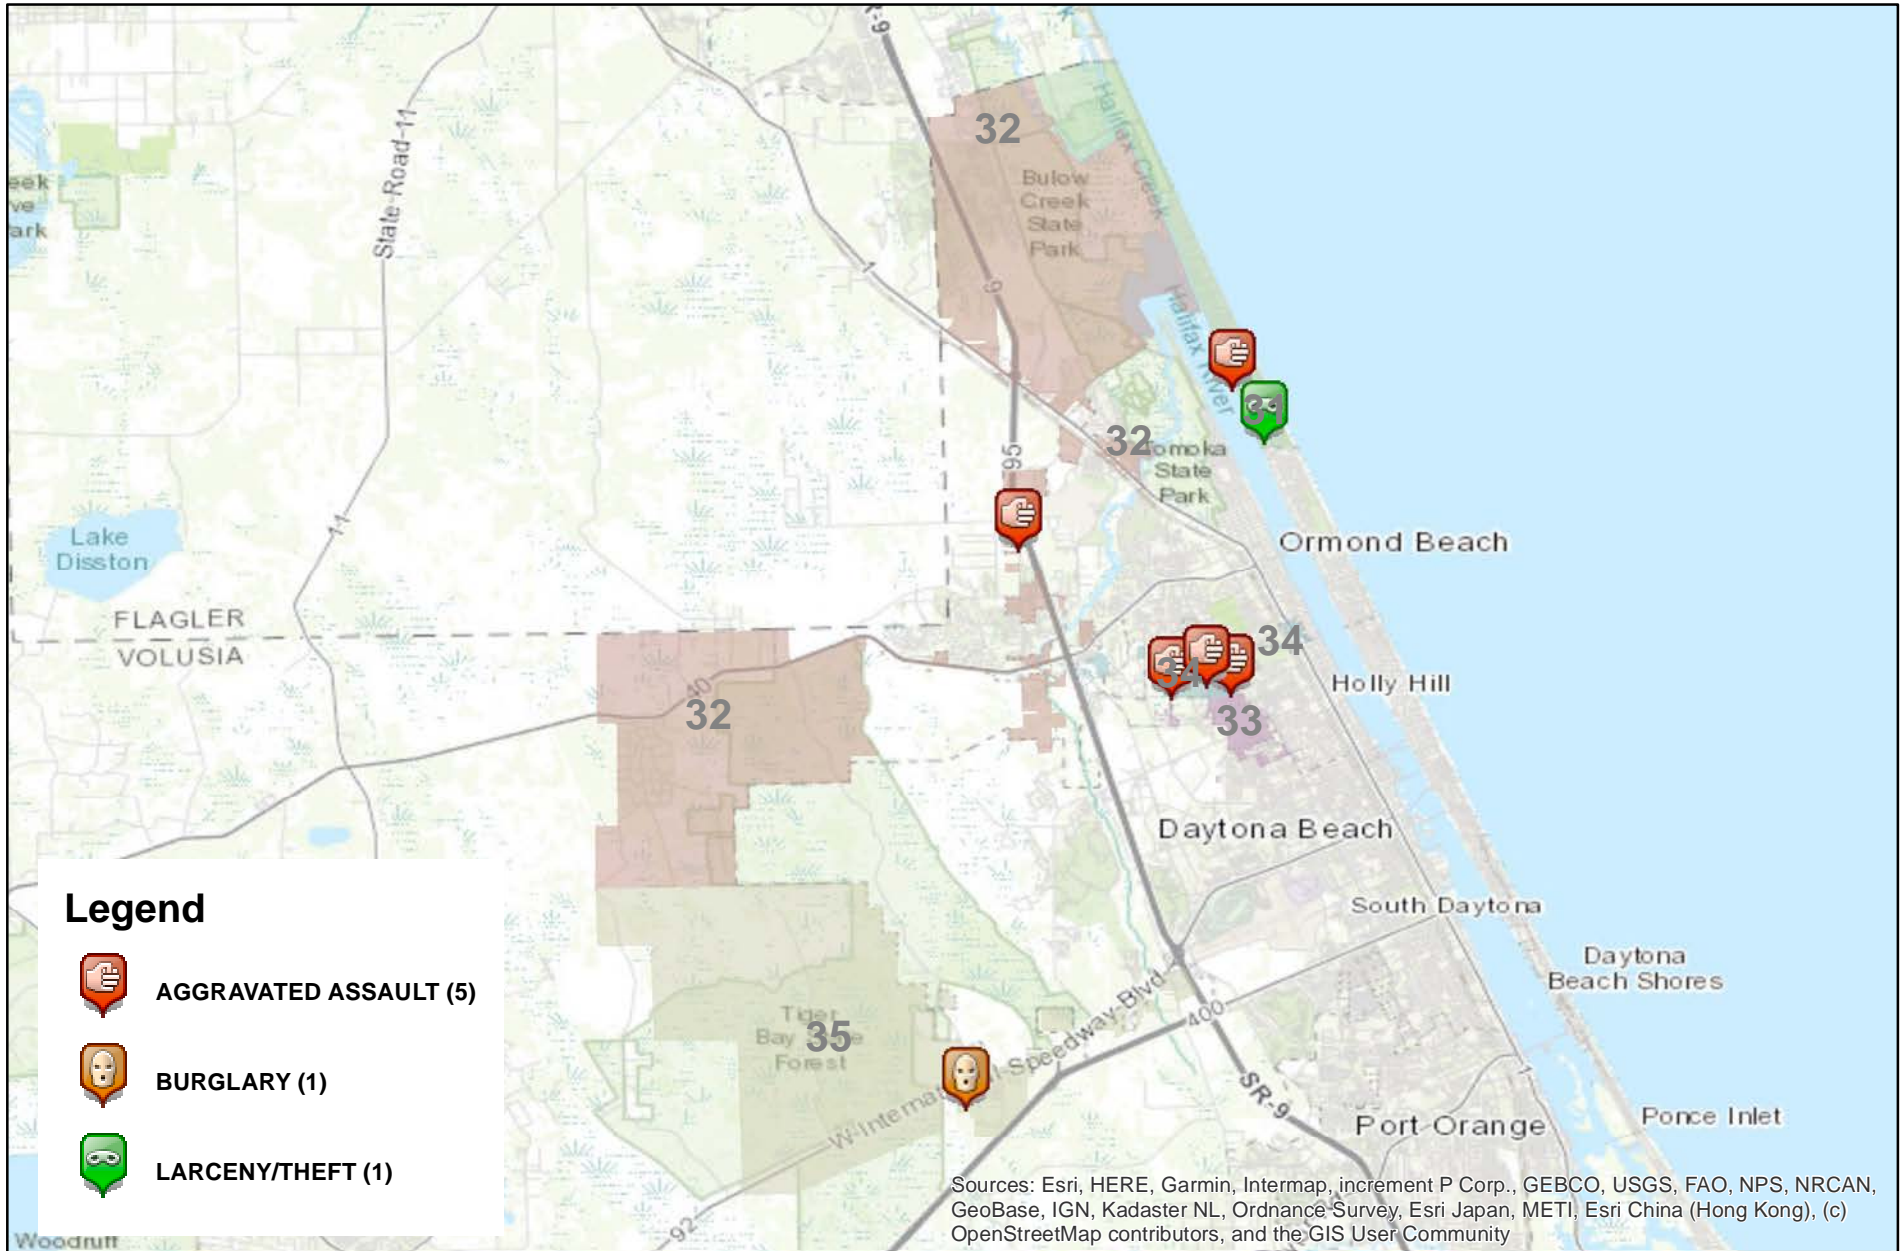

District 3 North Part 1 Arrests by Location

06/06/2021 thru 07/03/2021

Prepared by: VC Crime Center
Crime Intelligence Analyst
Volusia Sheriff's Office
Printed On: 7/6/2021

0 0.51 2 3 4 5 Miles

* Map reflects total number of Incidents and not total number of victims

This is not a legal document. due to address incompatibilities, some incidents may not be represented and the information on this map should not be viewed as the legal representation of property boundaries, roads, facilities. etc.