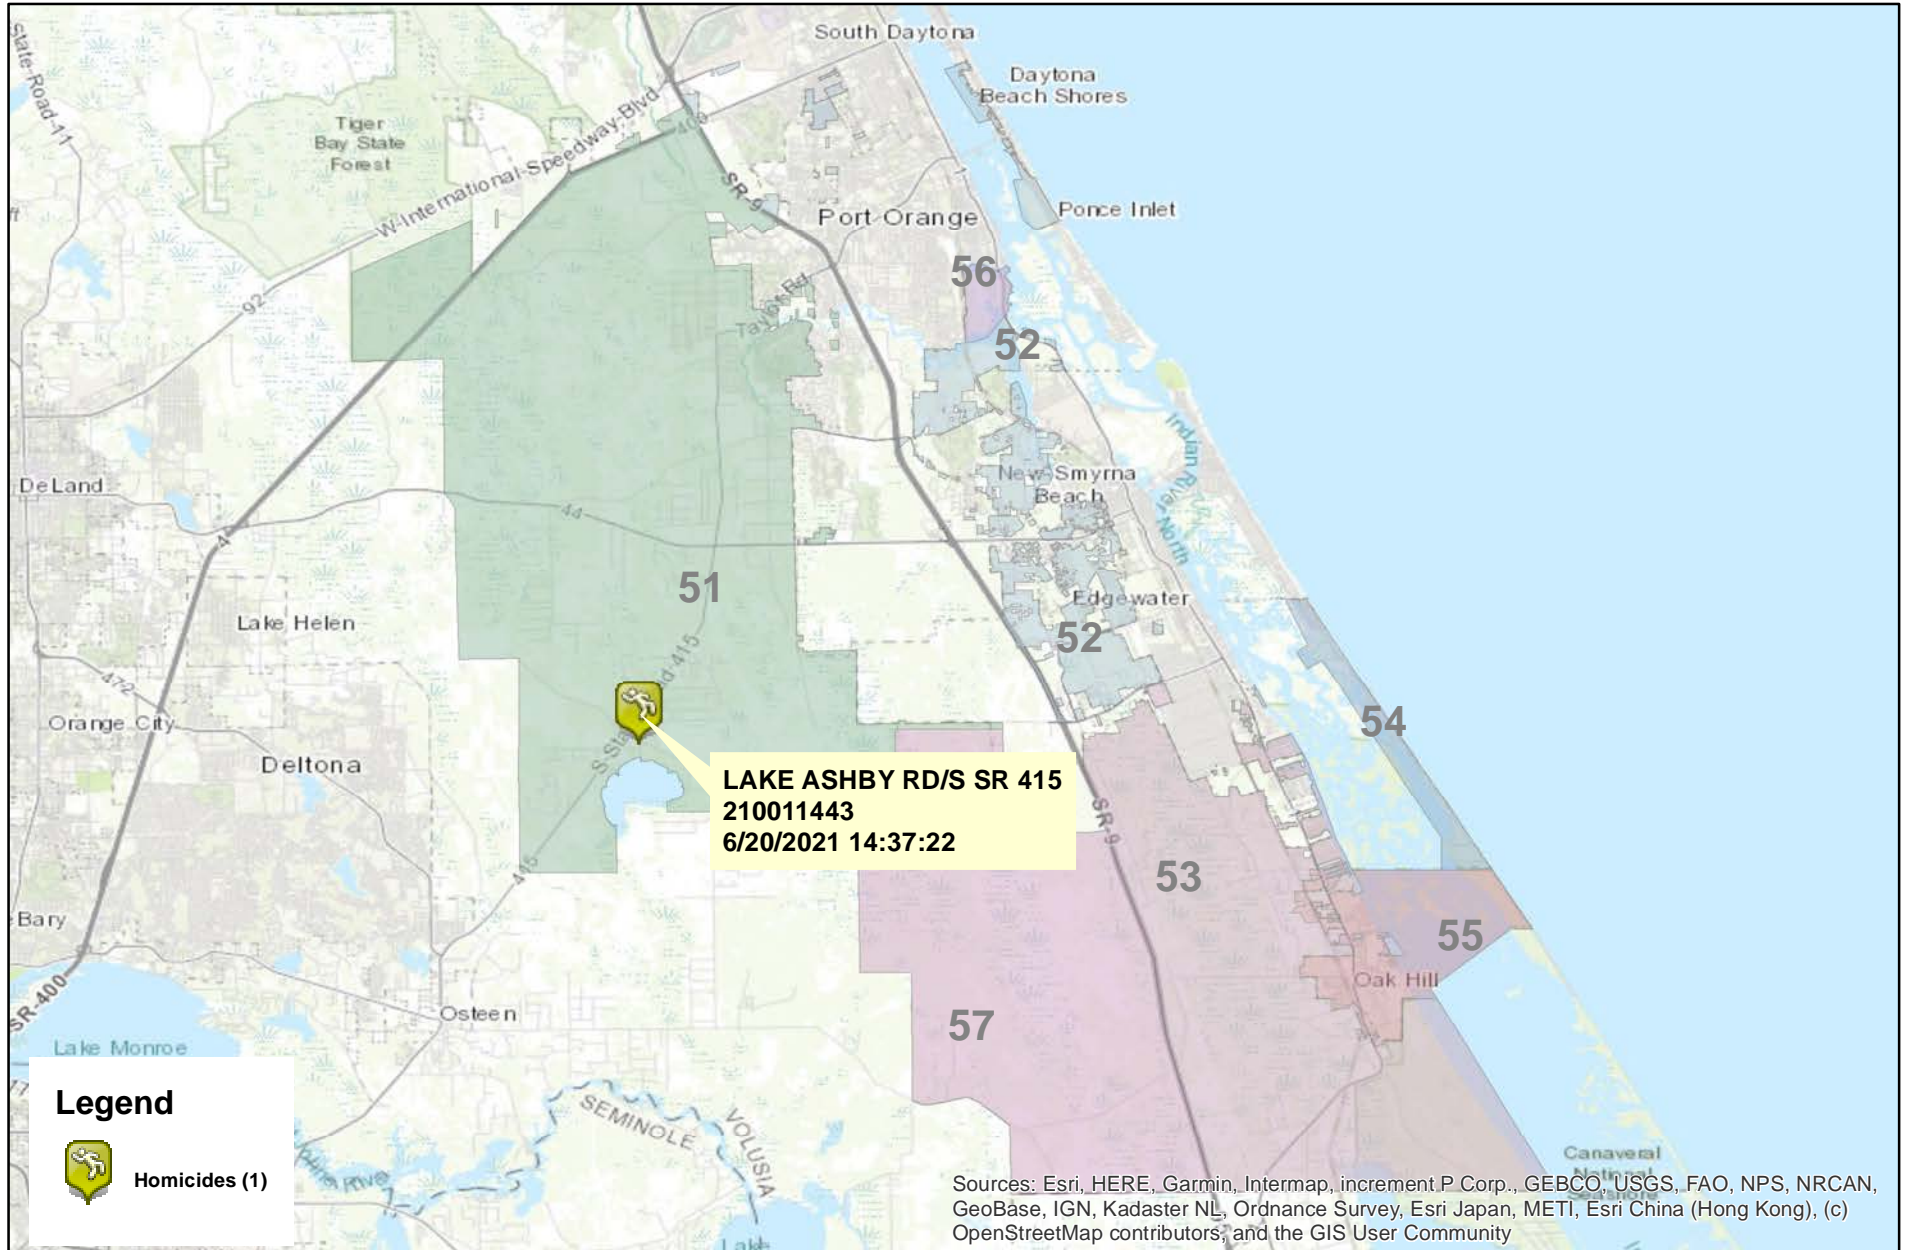

District 3 South Homicides

01/01/2021 thru 07/03/2021

Prepared by: VC Crime Center
Crime Intelligence Analyst
Volusia Sheriff's Office
Printed On: 7/6/2021

0 1 2 4 6 8 10 Miles
* Map reflects total number of Incidents and not total number of victims

This is not a legal document. due to address incompatibilities, some incidents may not be represented and the information on this map should not be viewed as the legal representation of property boundaries, roads, facilities. etc.