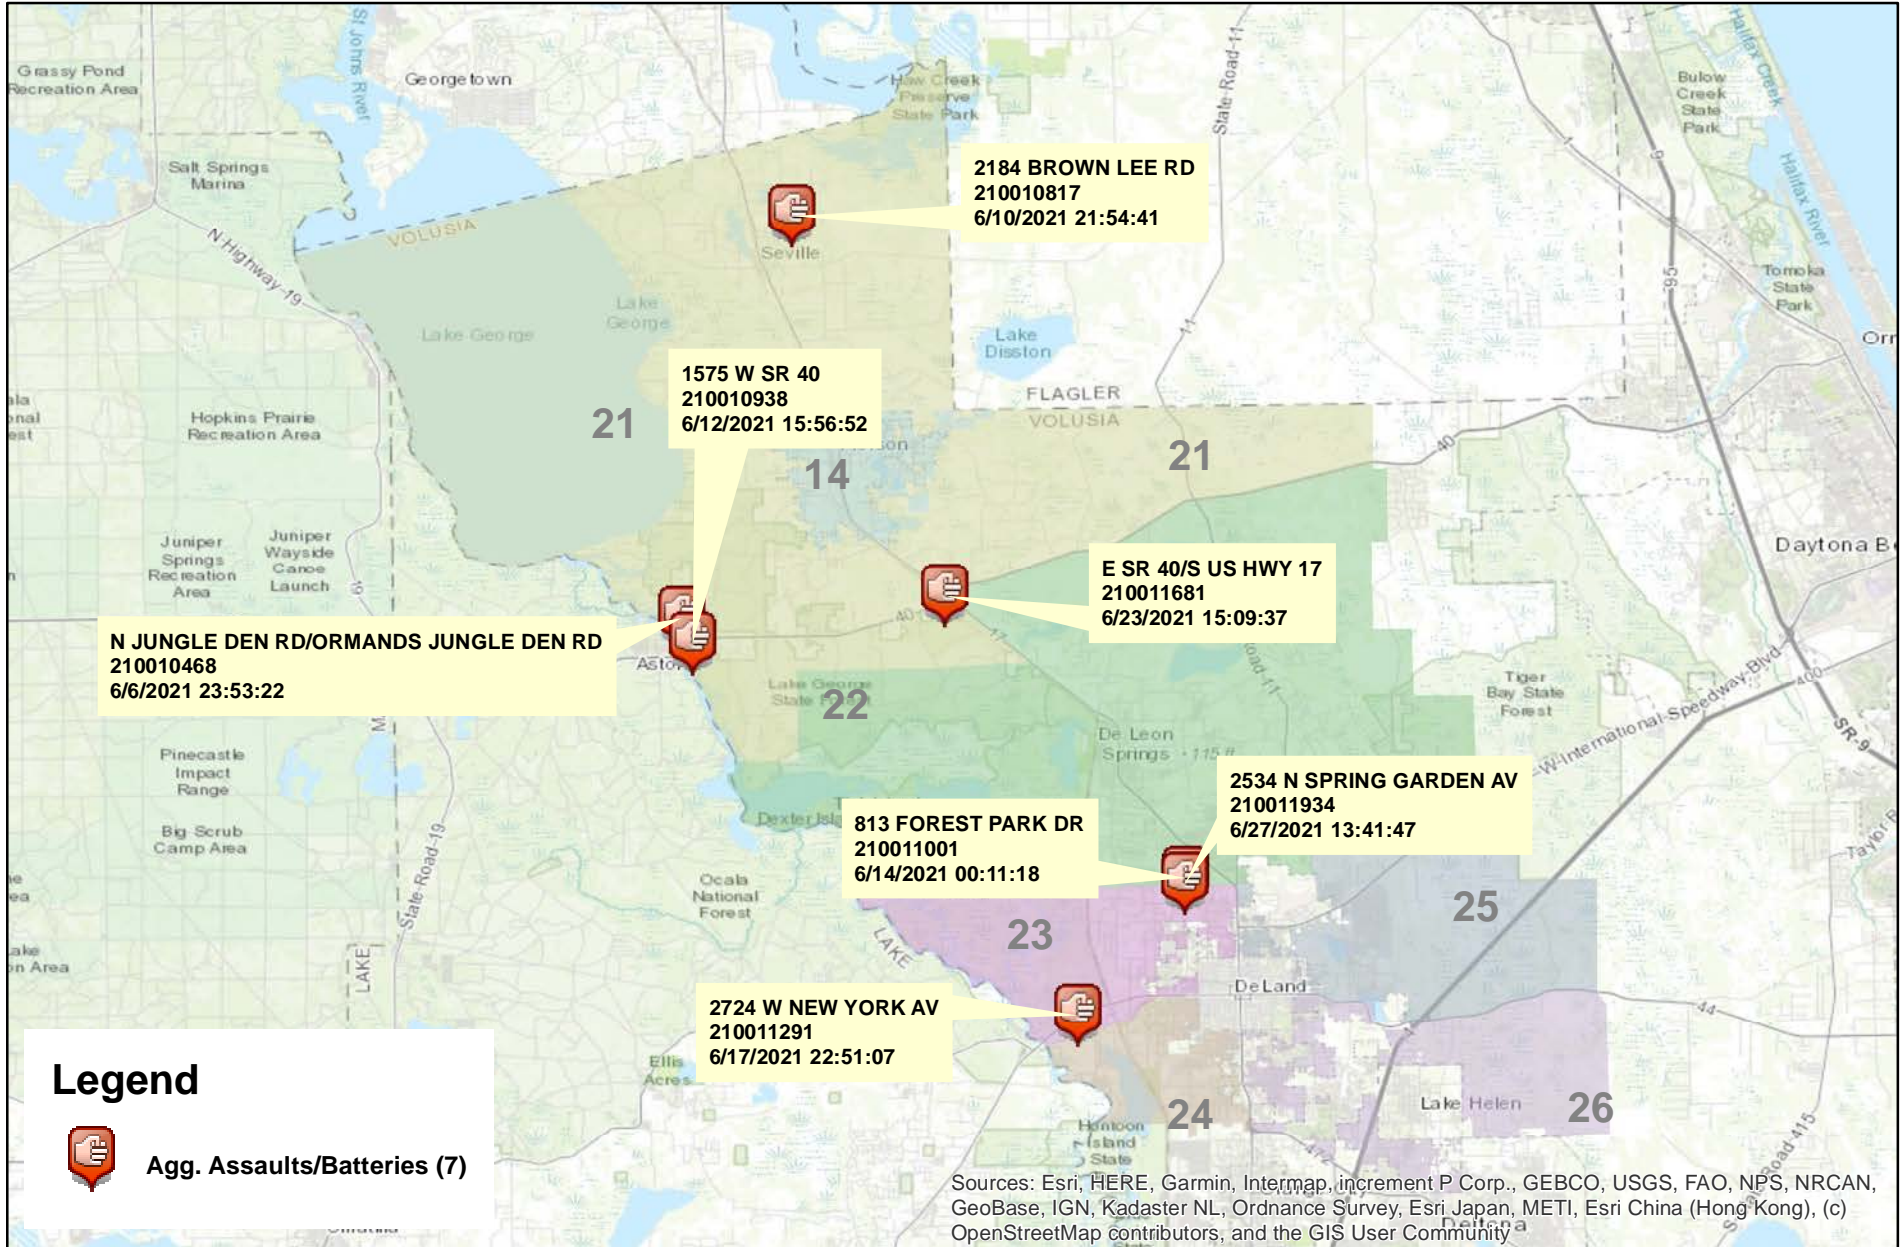

District 2 Aggravated Assaults and Batteries

06/06/2021 thru 07/03/2021

Prepared by: VC Crime Center
Crime Intelligence Analyst
Volusia Sheriff's Office
Printed On: 7/6/2021

0 1 2 4 6 8 10 Miles
* Map reflects total number of Incidents and not total number of victims

This is not a legal document. due to address incompatibilities, some incidents may not be represented and the information on this map should not be viewed as the legal representation of property boundaries, roads, facilities. etc.