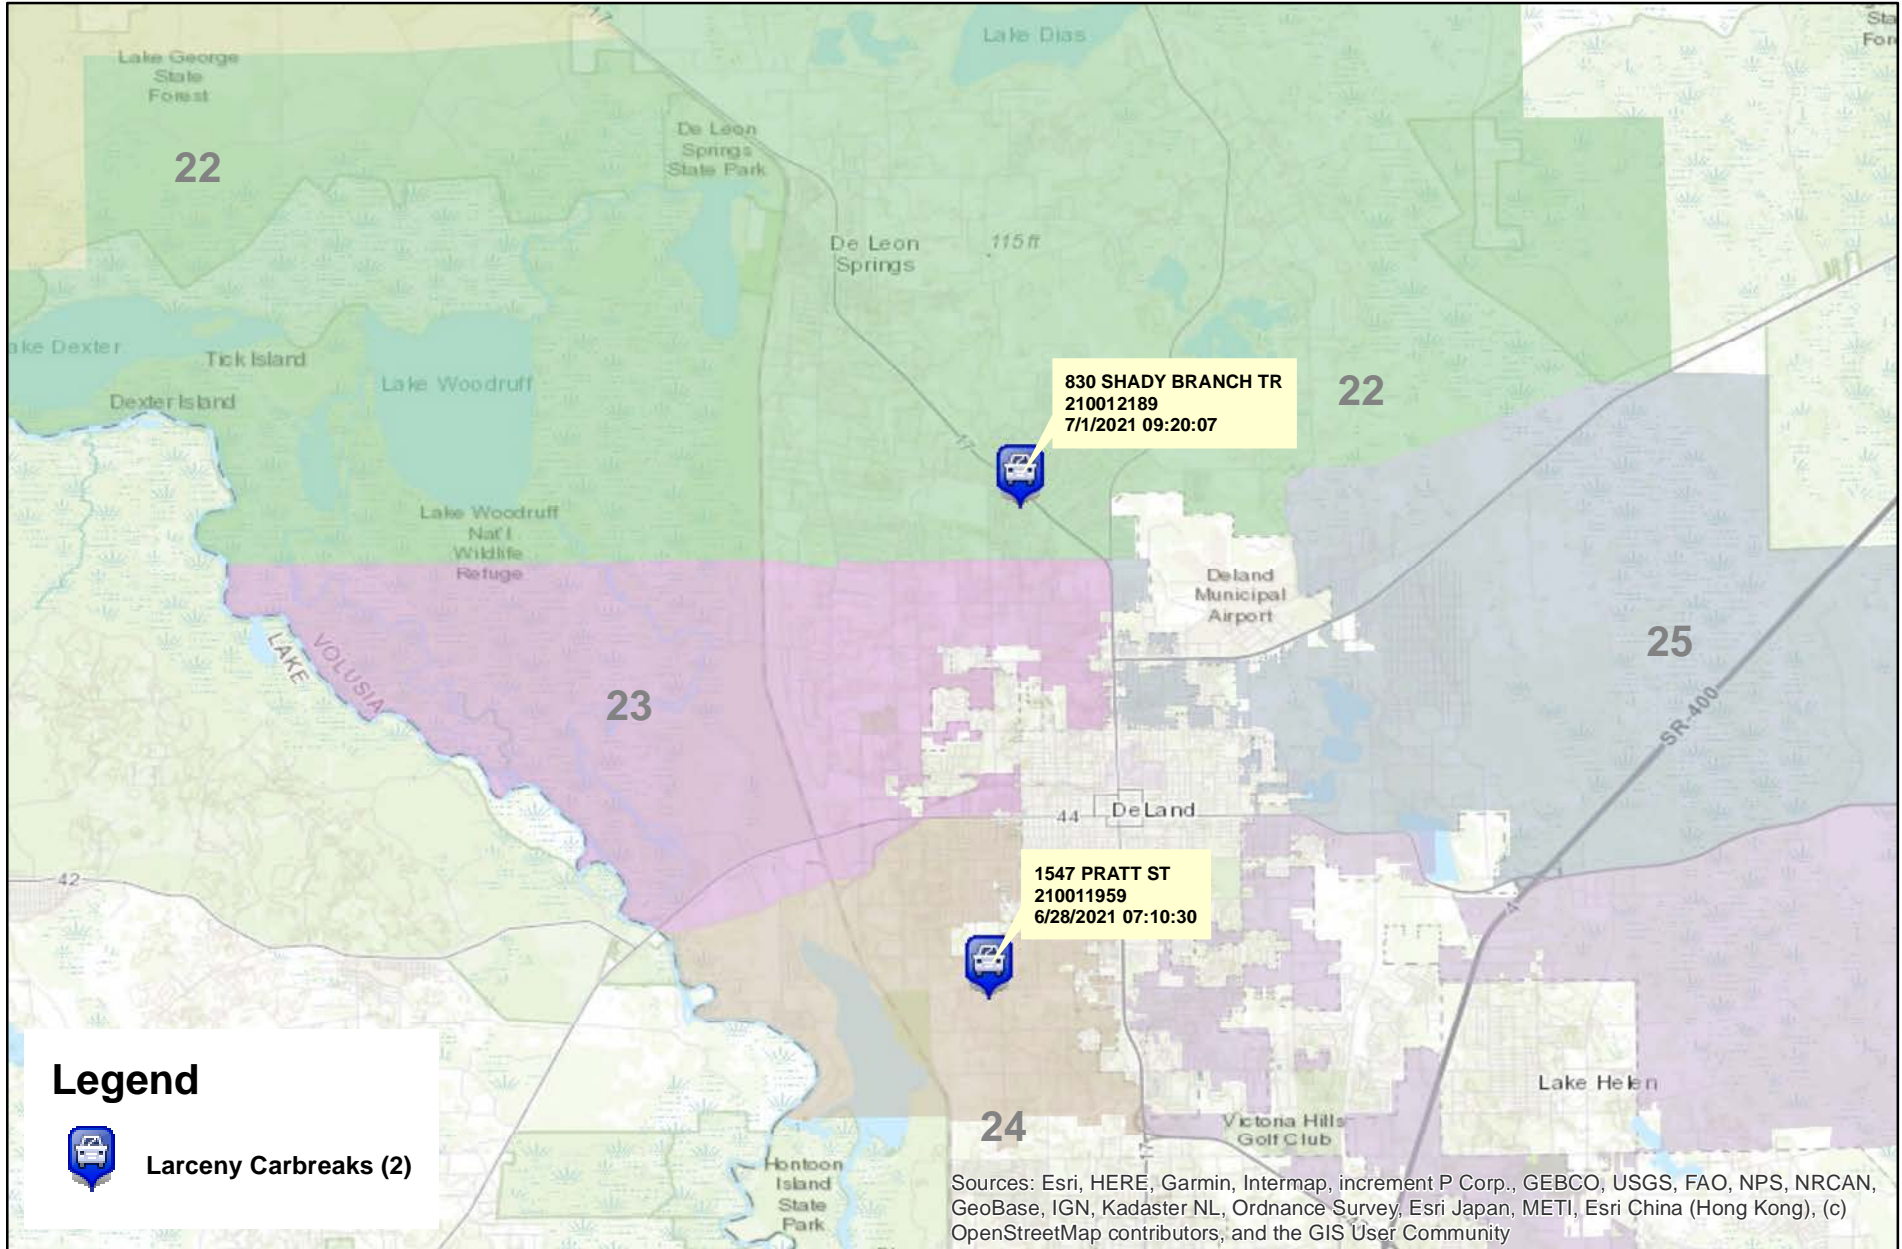

District 2 Larceny Carbreaks 06/06/2021 thru 07/03/2021

Prepared by: VC Crime Center
Crime Intelligence Analyst
Volusia Sheriff's Office
Printed On: 7/6/2021

0 0.5 1 2 3 4 5 Miles
* Map reflects total number of Incidents and
not total number of victims

This is not a legal document.
due to address incompatibilities, some
incidents may not be represented and
the information on this map should not be
viewed as the legal representation of
property boundaries, roads, facilities. etc.