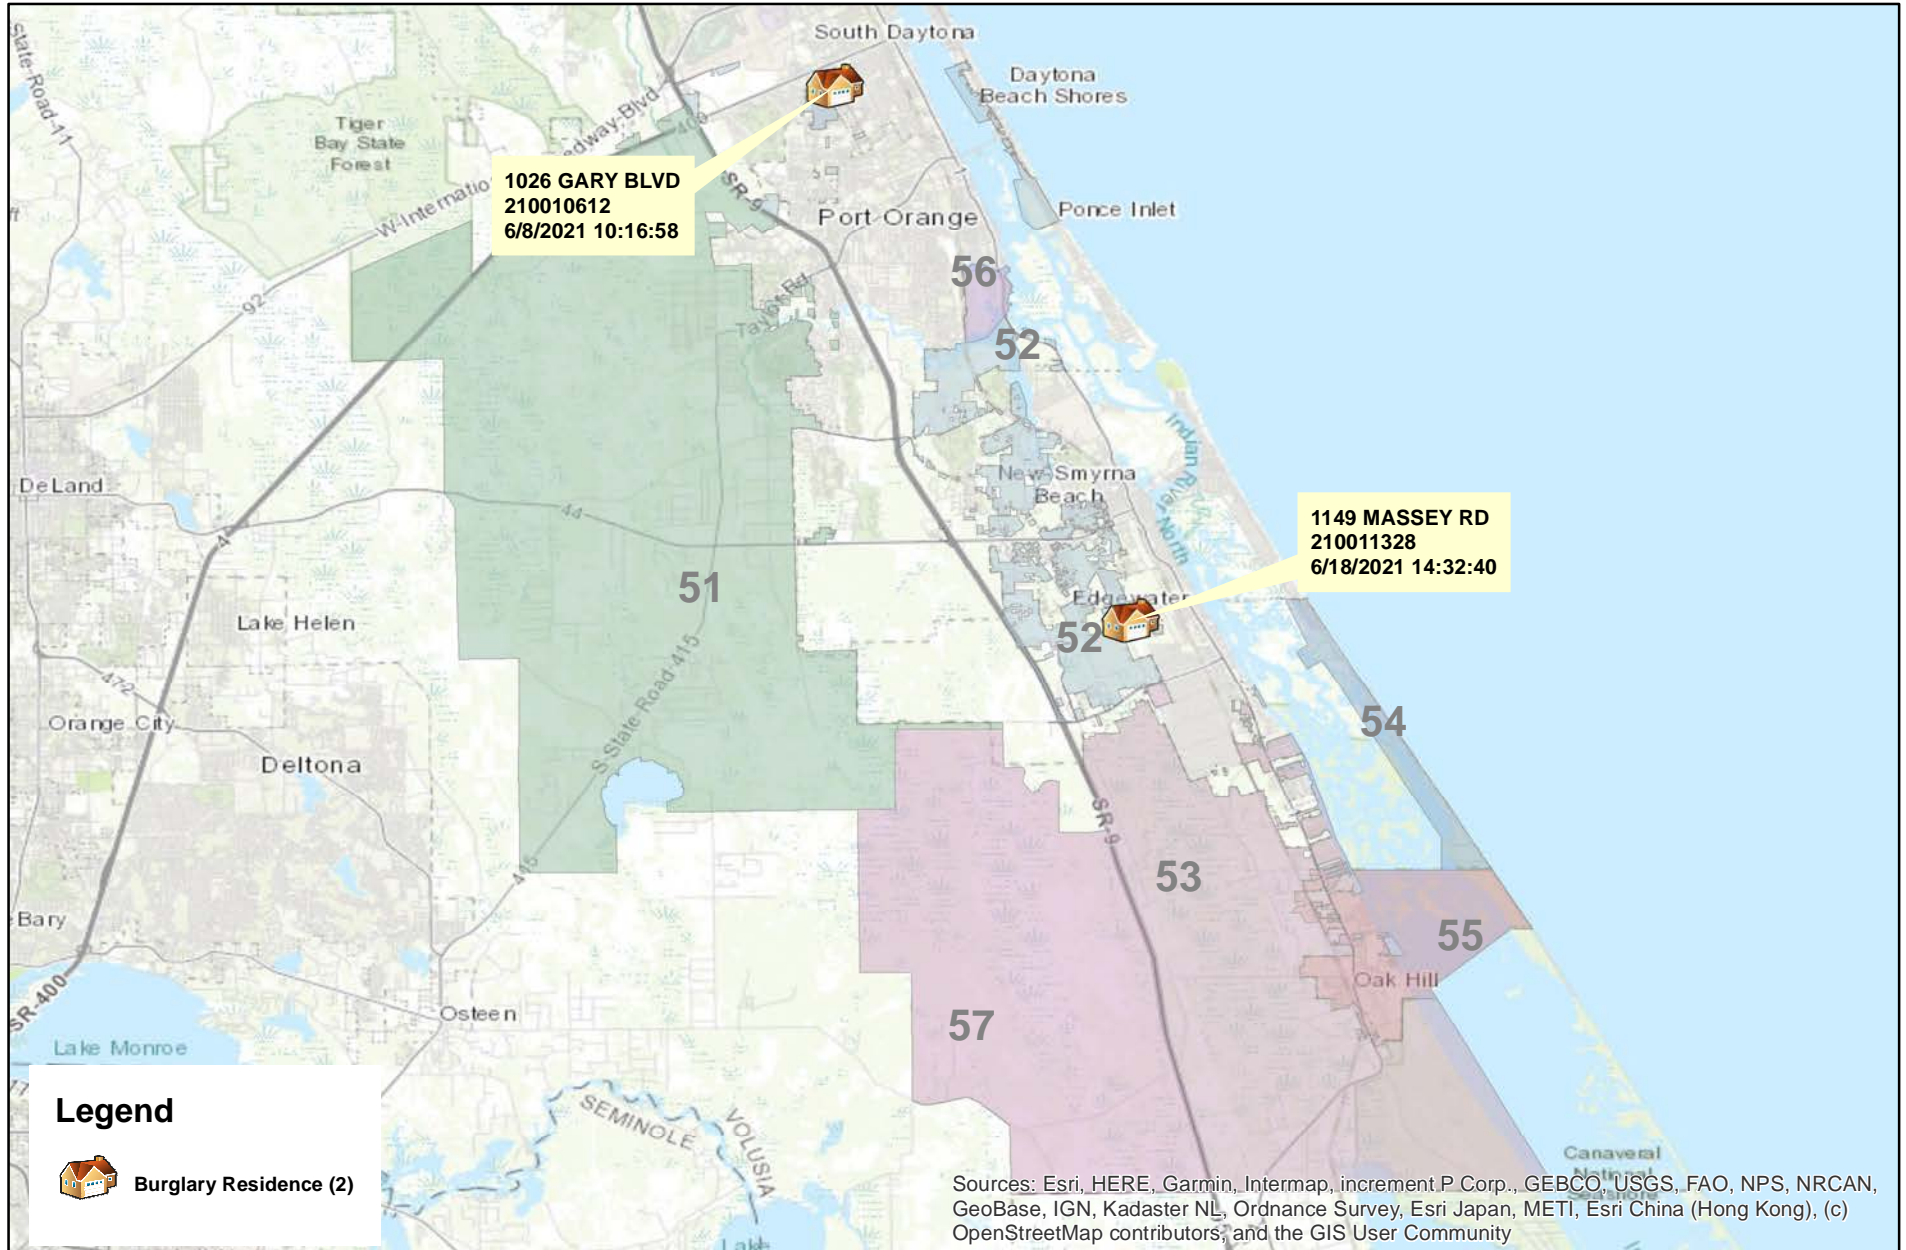

Last UCR build date: 7/5/2021 5:36:00 PM

District 3 South Burglaries

06/06/2021 thru 07/03/2021

Prepared by: VC Crime Center
 Crime Intelligence Analyst
 Volusia Sheriff's Office
 Printed On: 7/6/2021

0 1 2 4 6 8 10 Miles
 * Map reflects total number of Incidents and not total number of victims