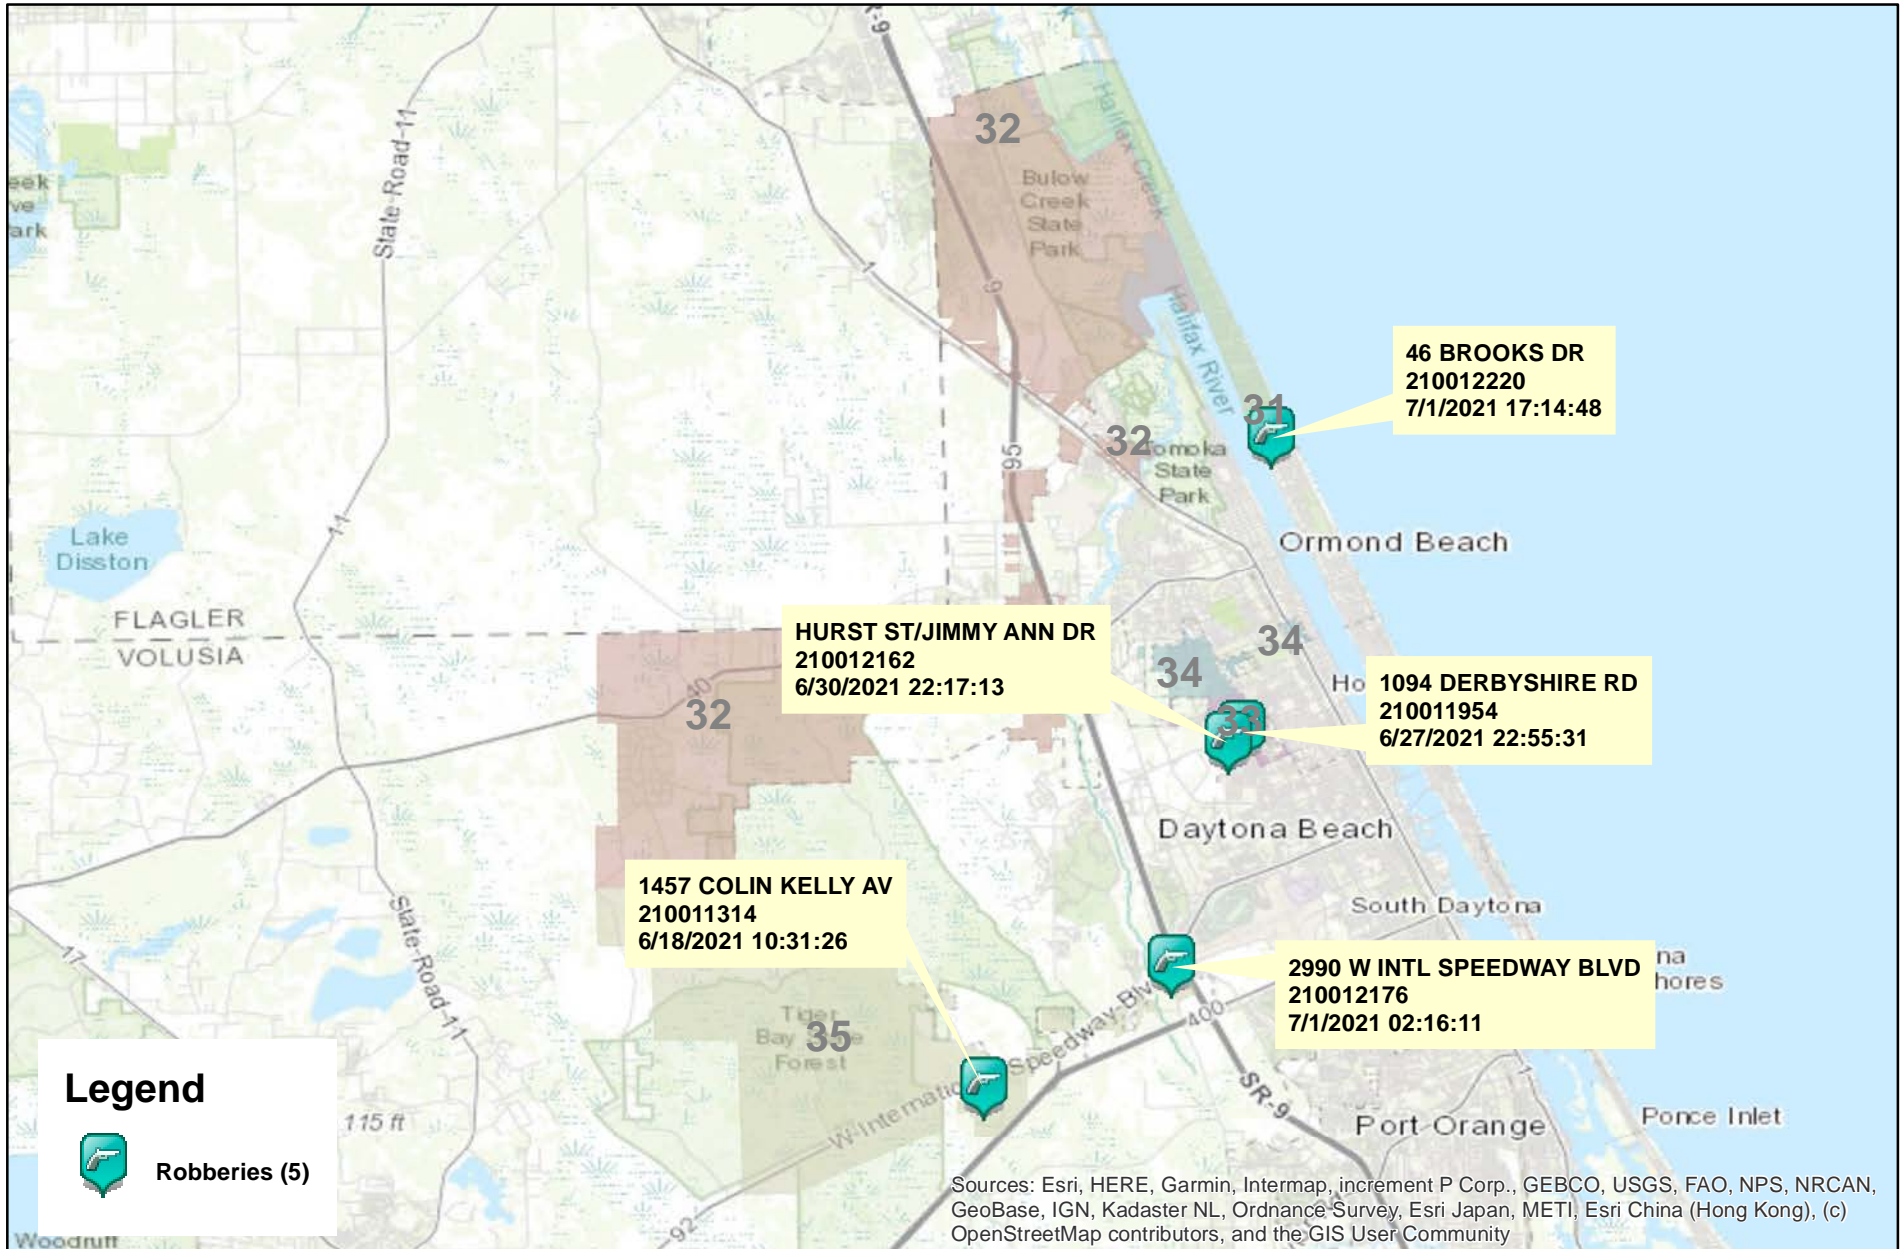

District 3 North Robberies

06/06/2021 thru 07/03/2021

Prepared by: VC Crime Center
Crime Intelligence Analyst
Volusia Sheriff's Office
Printed On: 7/6/2021

0 0.51 2 3 4 5 Miles
* Map reflects total number of Incidents and not total number of victims

This is not a legal document. due to address incompatibilities, some incidents may not be represented and the information on this map should not be viewed as the legal representation of property boundaries, roads, facilities. etc.