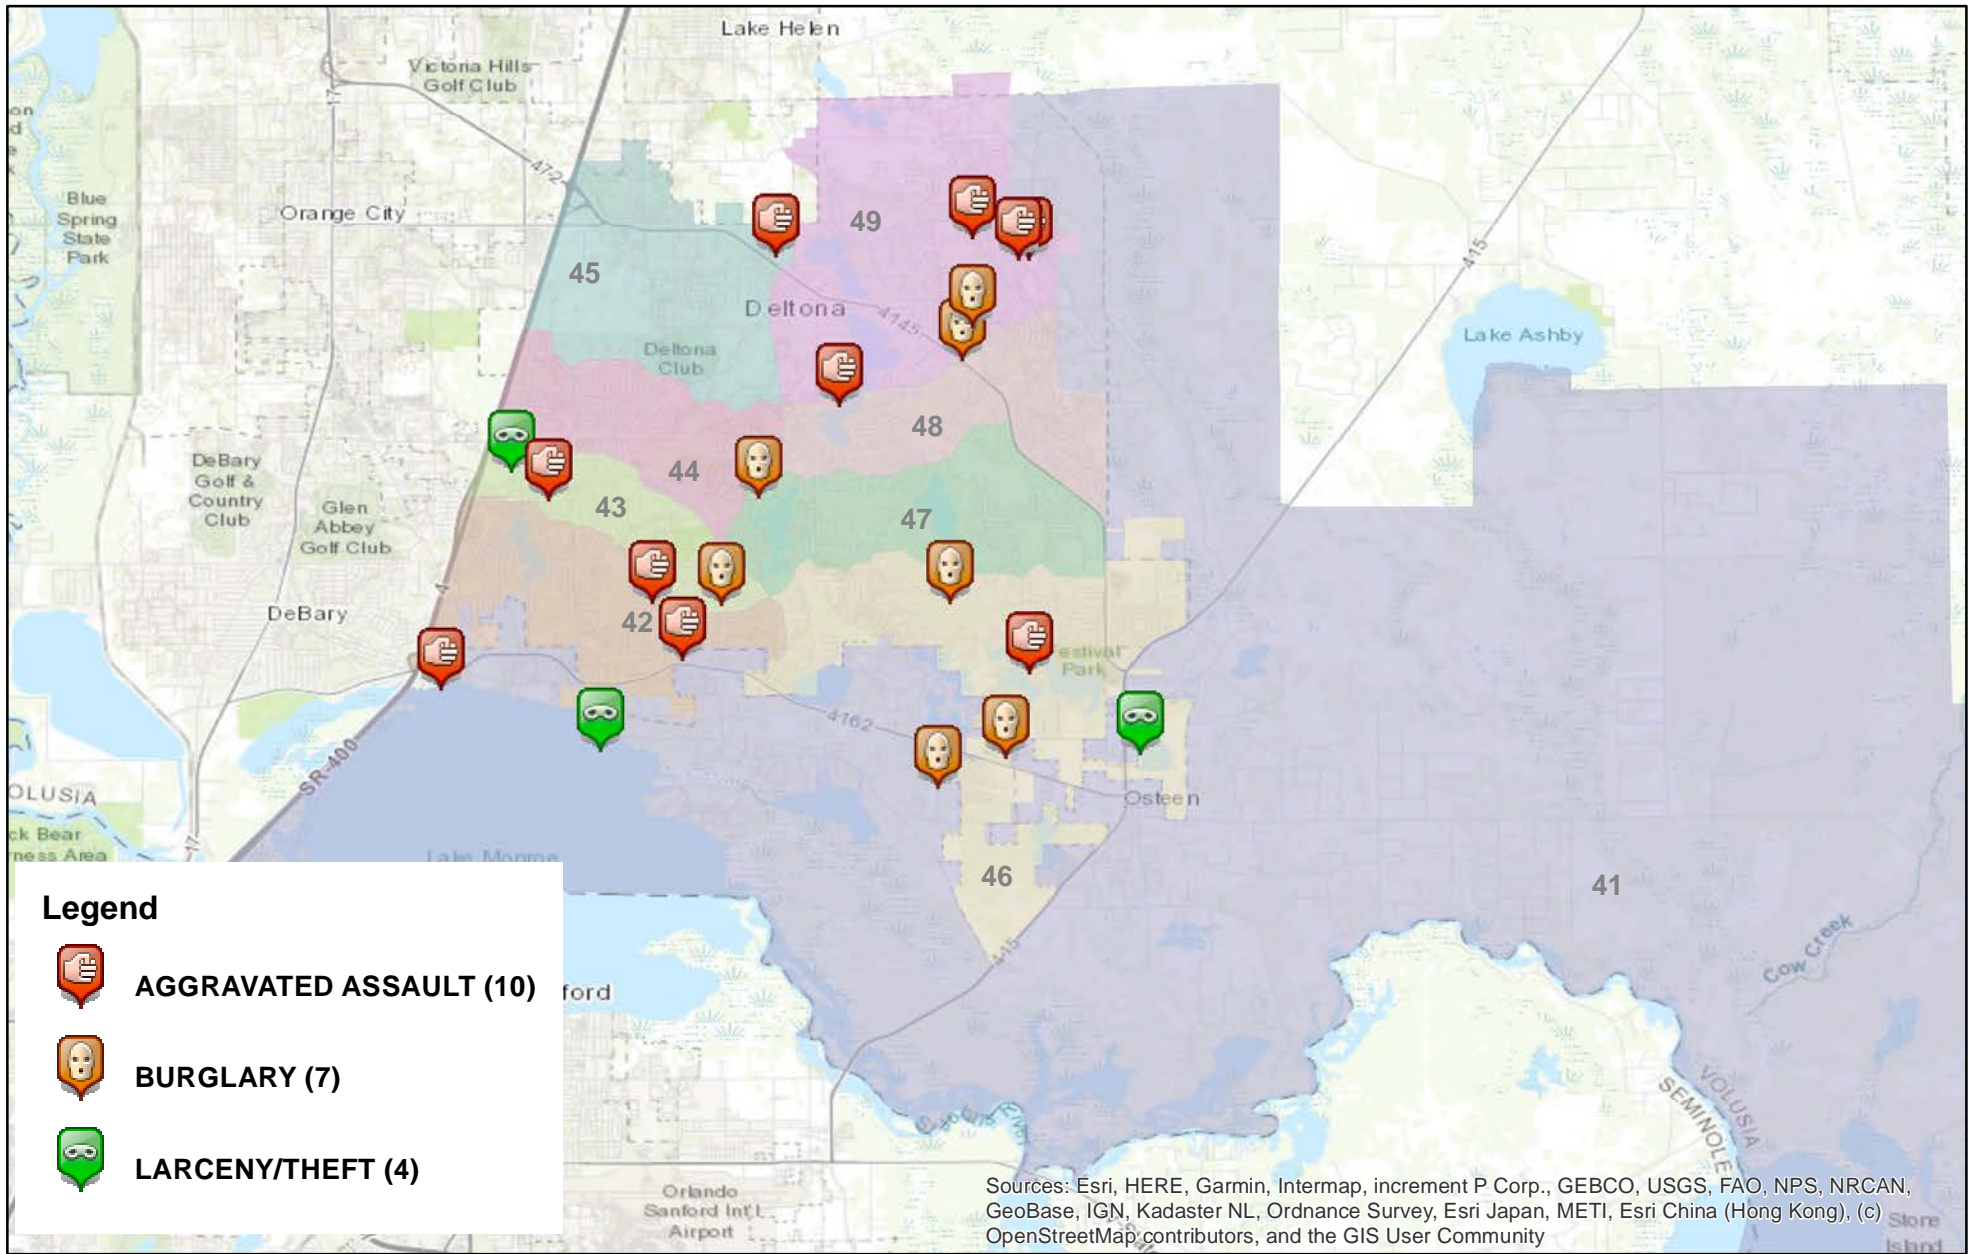

District 4 Part 1 Arrests by Location

06/06/2021 thru 07/03/2021

Prepared by: VC Crime Center
Crime Intelligence Analyst
Volusia Sheriff's Office
Printed On: 7/6/2021

0 0.5 1 2 3 4 5 Miles
* Map reflects total number of Incidents and not total number of victims

This is not a legal document. due to address incompatibilities, some incidents may not be represented and the information on this map should not be viewed as the legal representation of property boundaries, roads, facilities. etc.