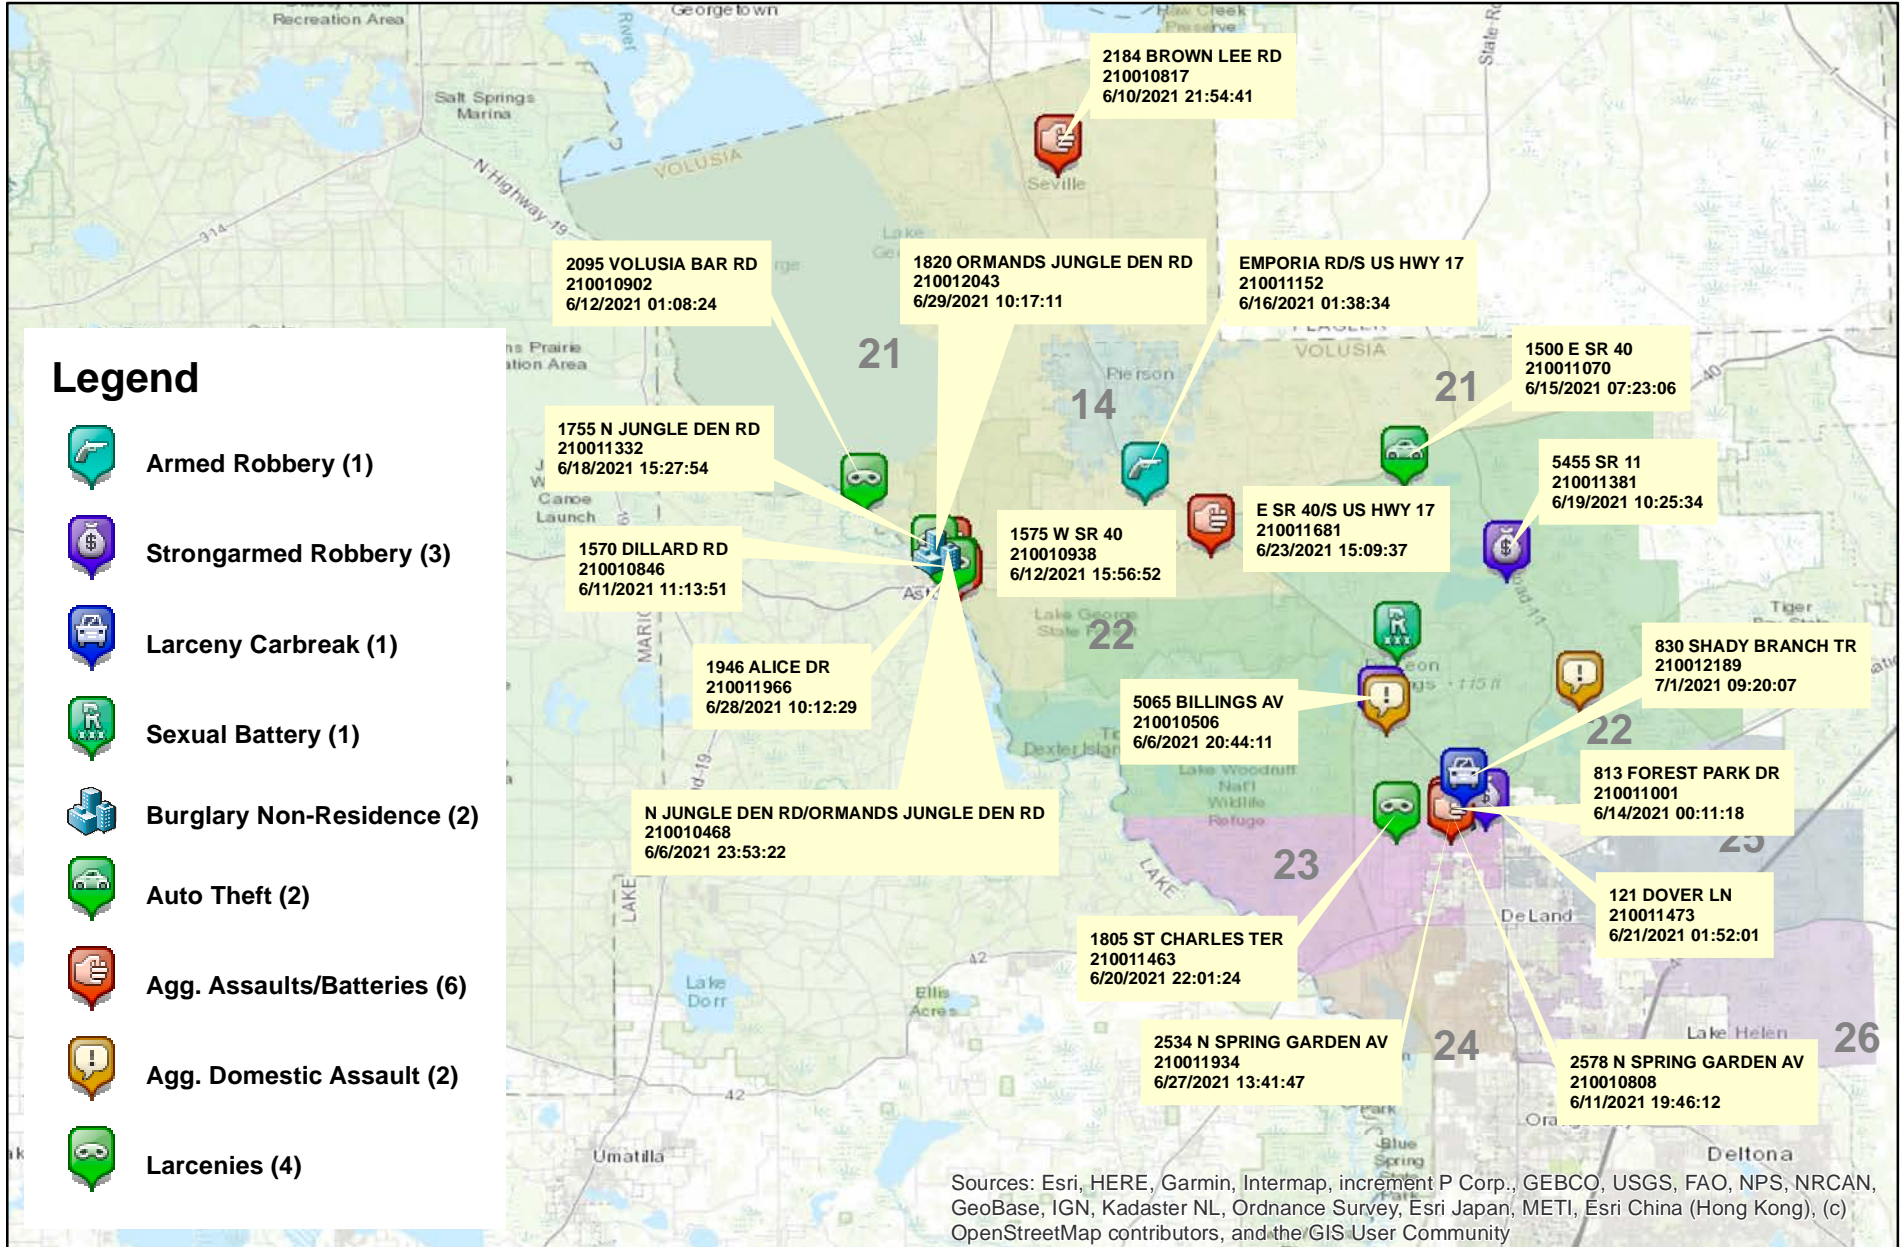

District 2 Hot Zone 21 & 22

06/06/2021 thru 07/03/2021

Prepared by: VC Crime Center
Crime Intelligence Analyst
Volusia Sheriff's Office
Printed On: 7/6/2021

0 1 2 4 6 8 10 Miles
* Map reflects total number of Incidents and not total number of victims

This is not a legal document. due to address incompatibilities, some incidents may not be represented and the information on this map should not be viewed as the legal representation of property boundaries, roads, facilities. etc.