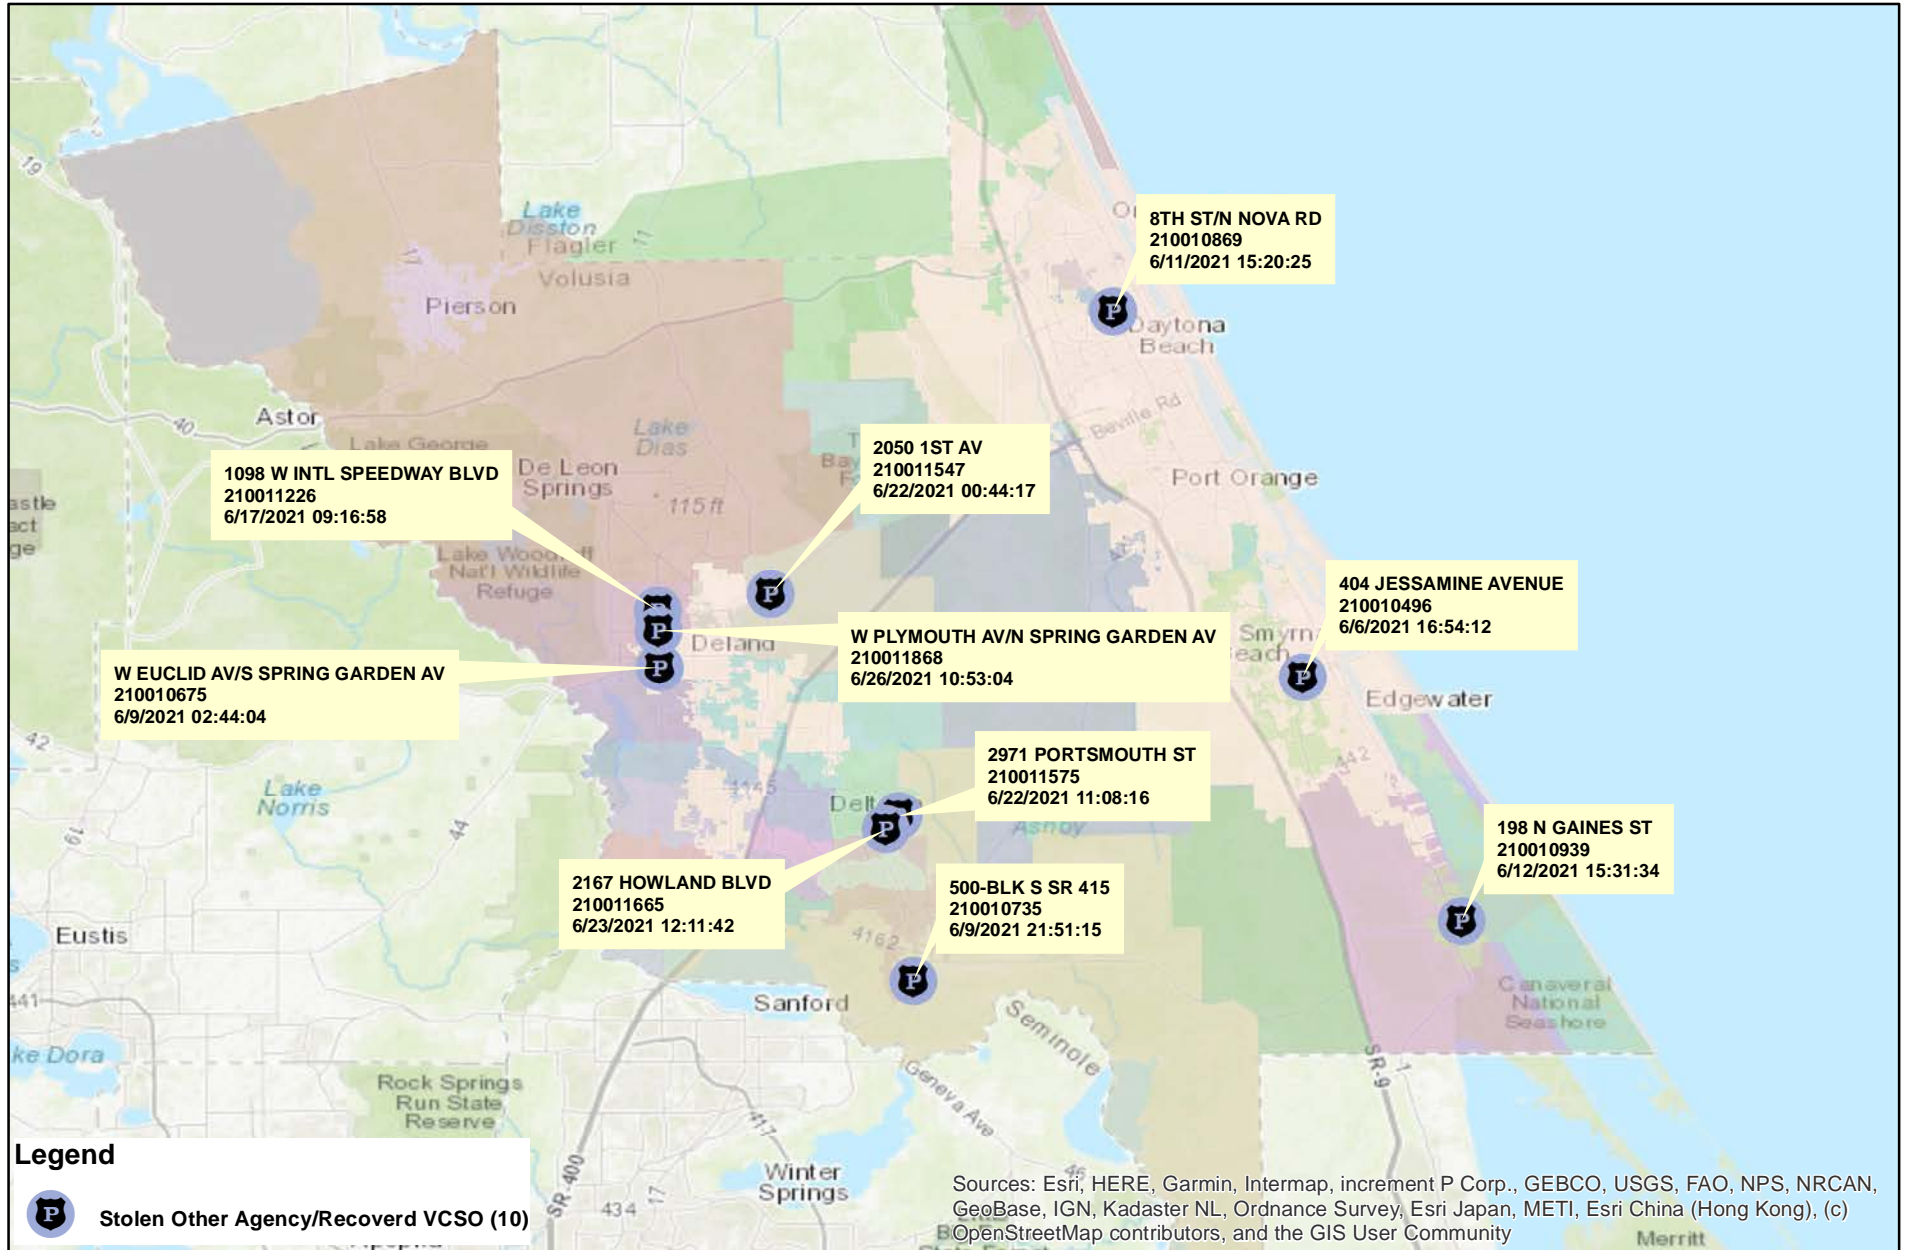

Agencywide Auto Recoveries 06/06/2021 thru 07/03/2021

Prepared by: VC Crime Center
Crime Intelligence Analyst
Volusia Sheriff's Office
Printed On: 7/6/2021

This is not a legal document.
Due to address incompatibilities, some incidents may not be represented and the information on this map should not be viewed as the legal representation of property boundaries, roads, facilities, etc.