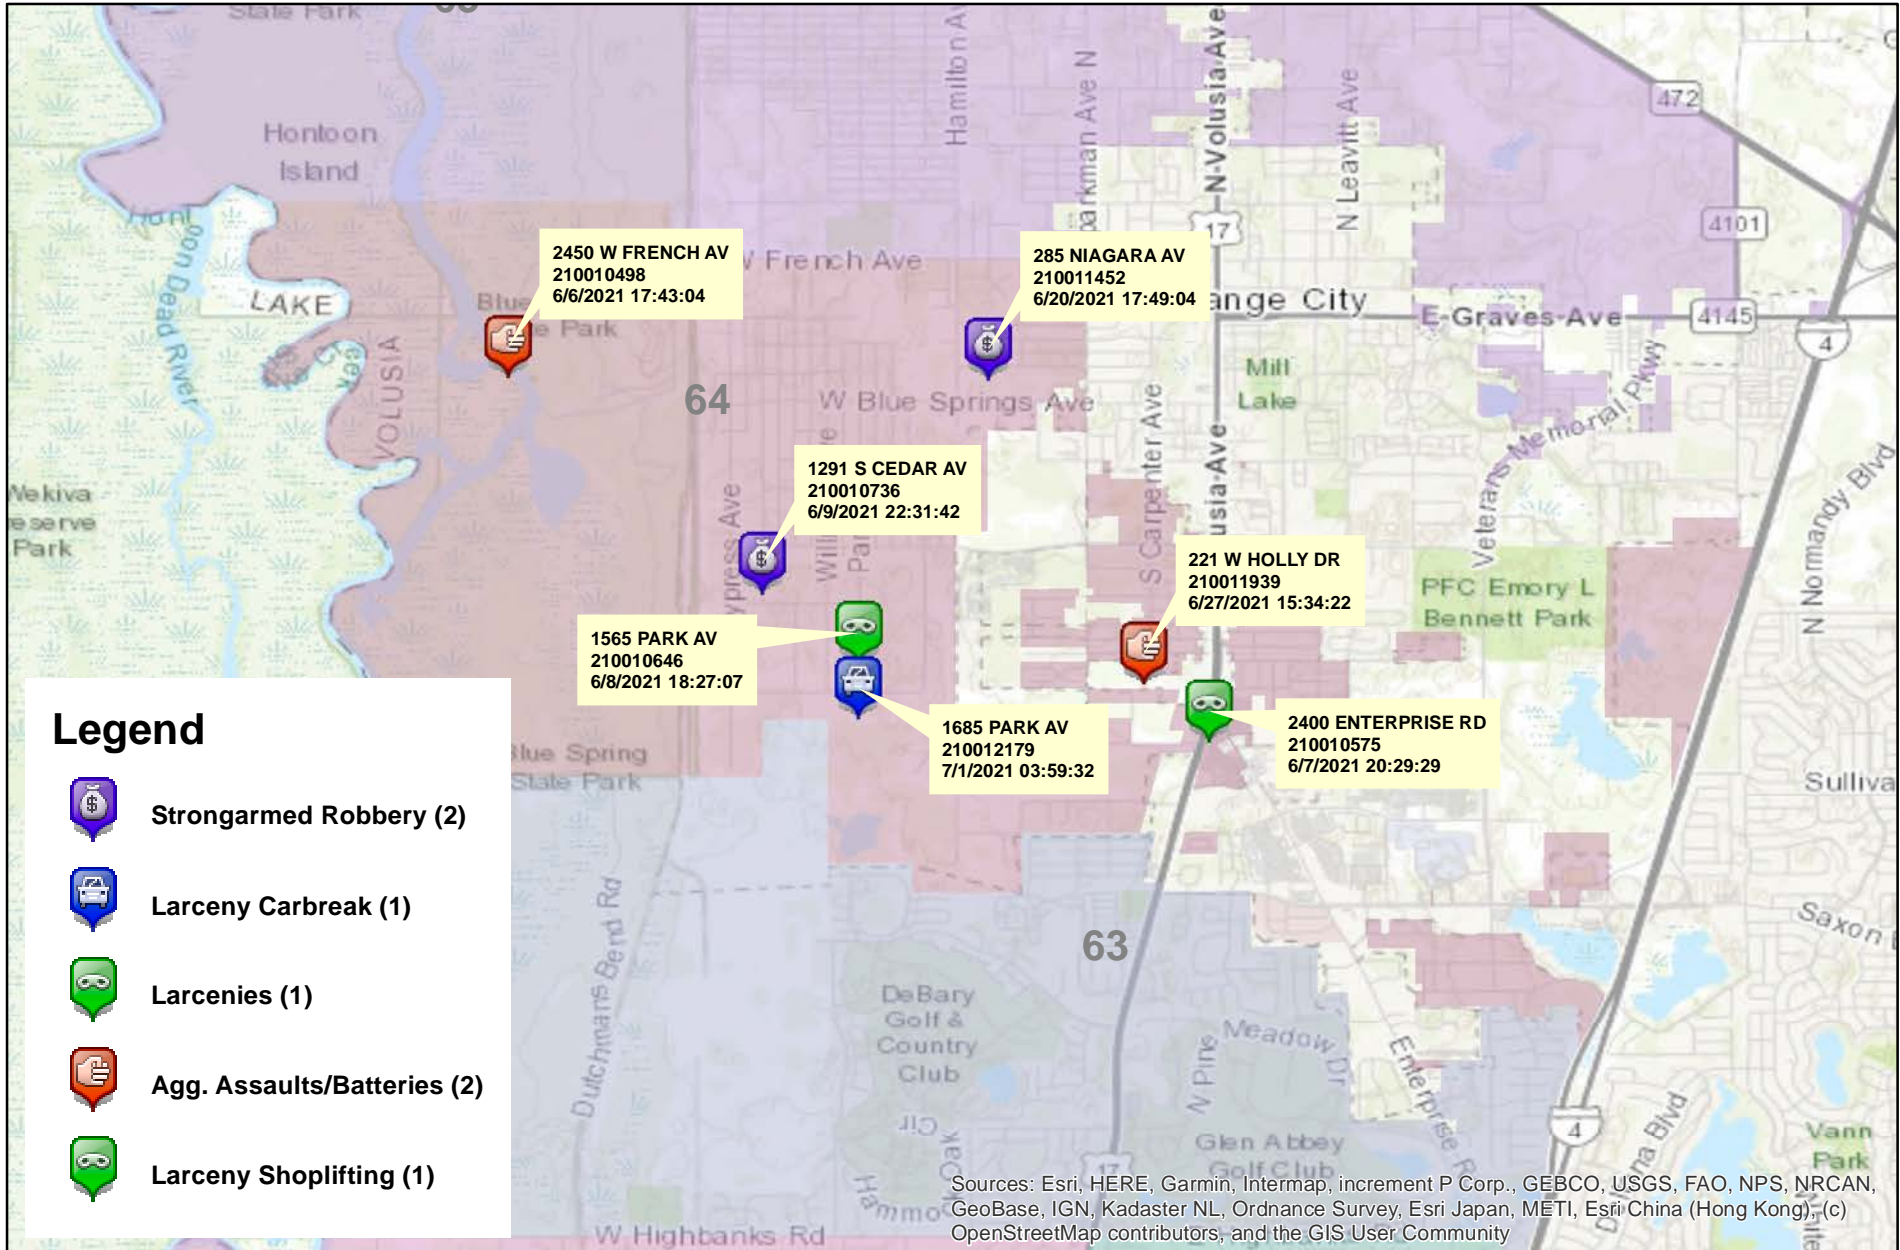

District 6 Hot Zone 64

06/06/2021 thru 07/03/2021

Prepared by: VC Crime Center
Crime Intelligence Analyst
Volusia Sheriff's Office
Printed On: 7/6/2021

* Map reflects total number of Incidents and not total number of victims

This is not a legal document. due to address incompatibilities, some incidents may not be represented and the information on this map should not be viewed as the legal representation of property boundaries, roads, facilities. etc.