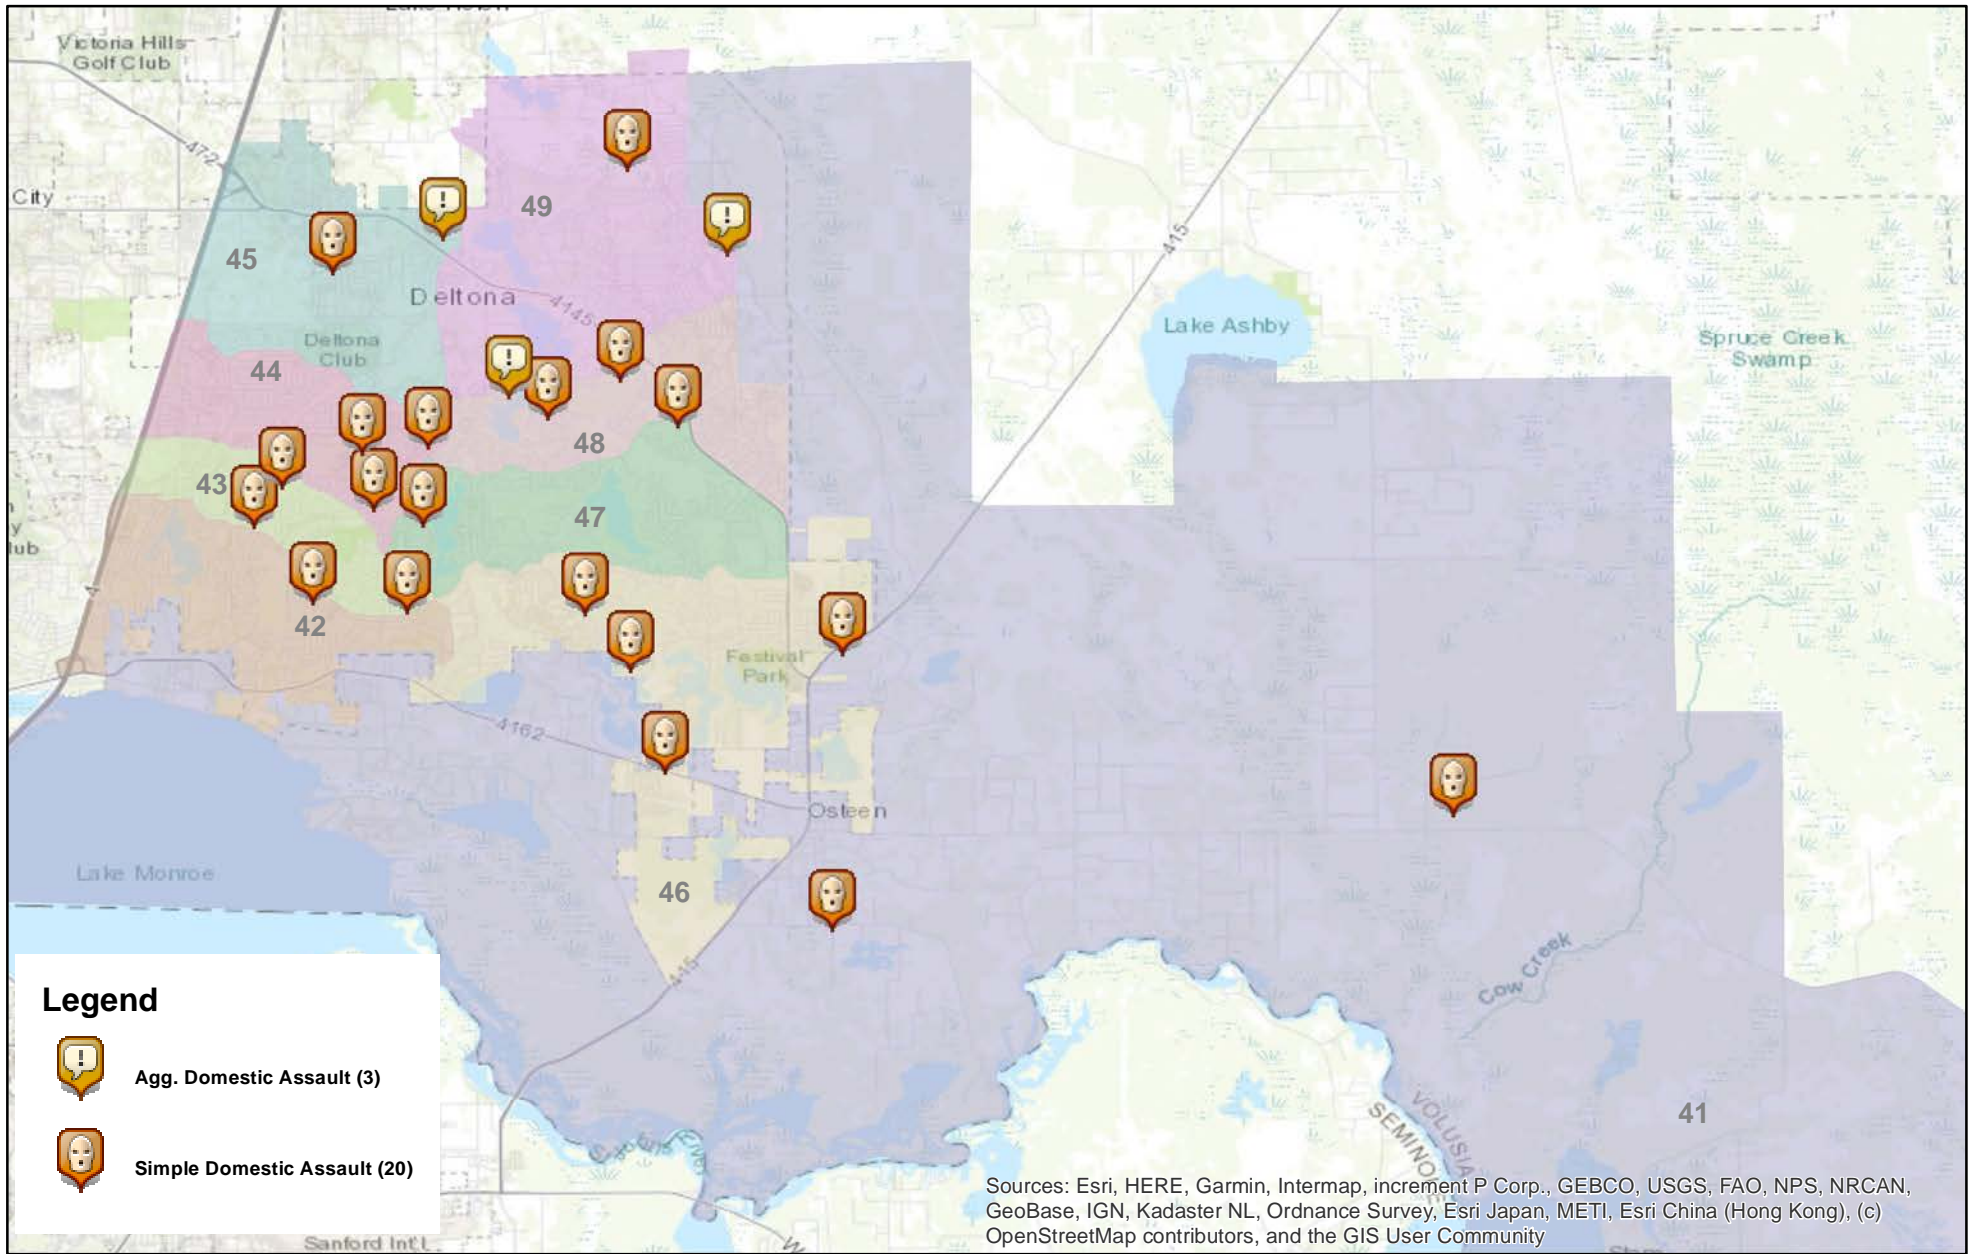

District 4 Domestic Assaults and Batteries

06/06/2021 thru 07/03/2021

Prepared by: VC Crime Center
Crime Intelligence Analyst
Volusia Sheriff's Office
Printed On: 7/6/2021

0 0.5 1 2 3 4 5 Miles
* Map reflects total number of Incidents and not total number of victims

This is not a legal document. due to address incompatibilities, some incidents may not be represented and the information on this map should not be viewed as the legal representation of property boundaries, roads, facilities. etc.