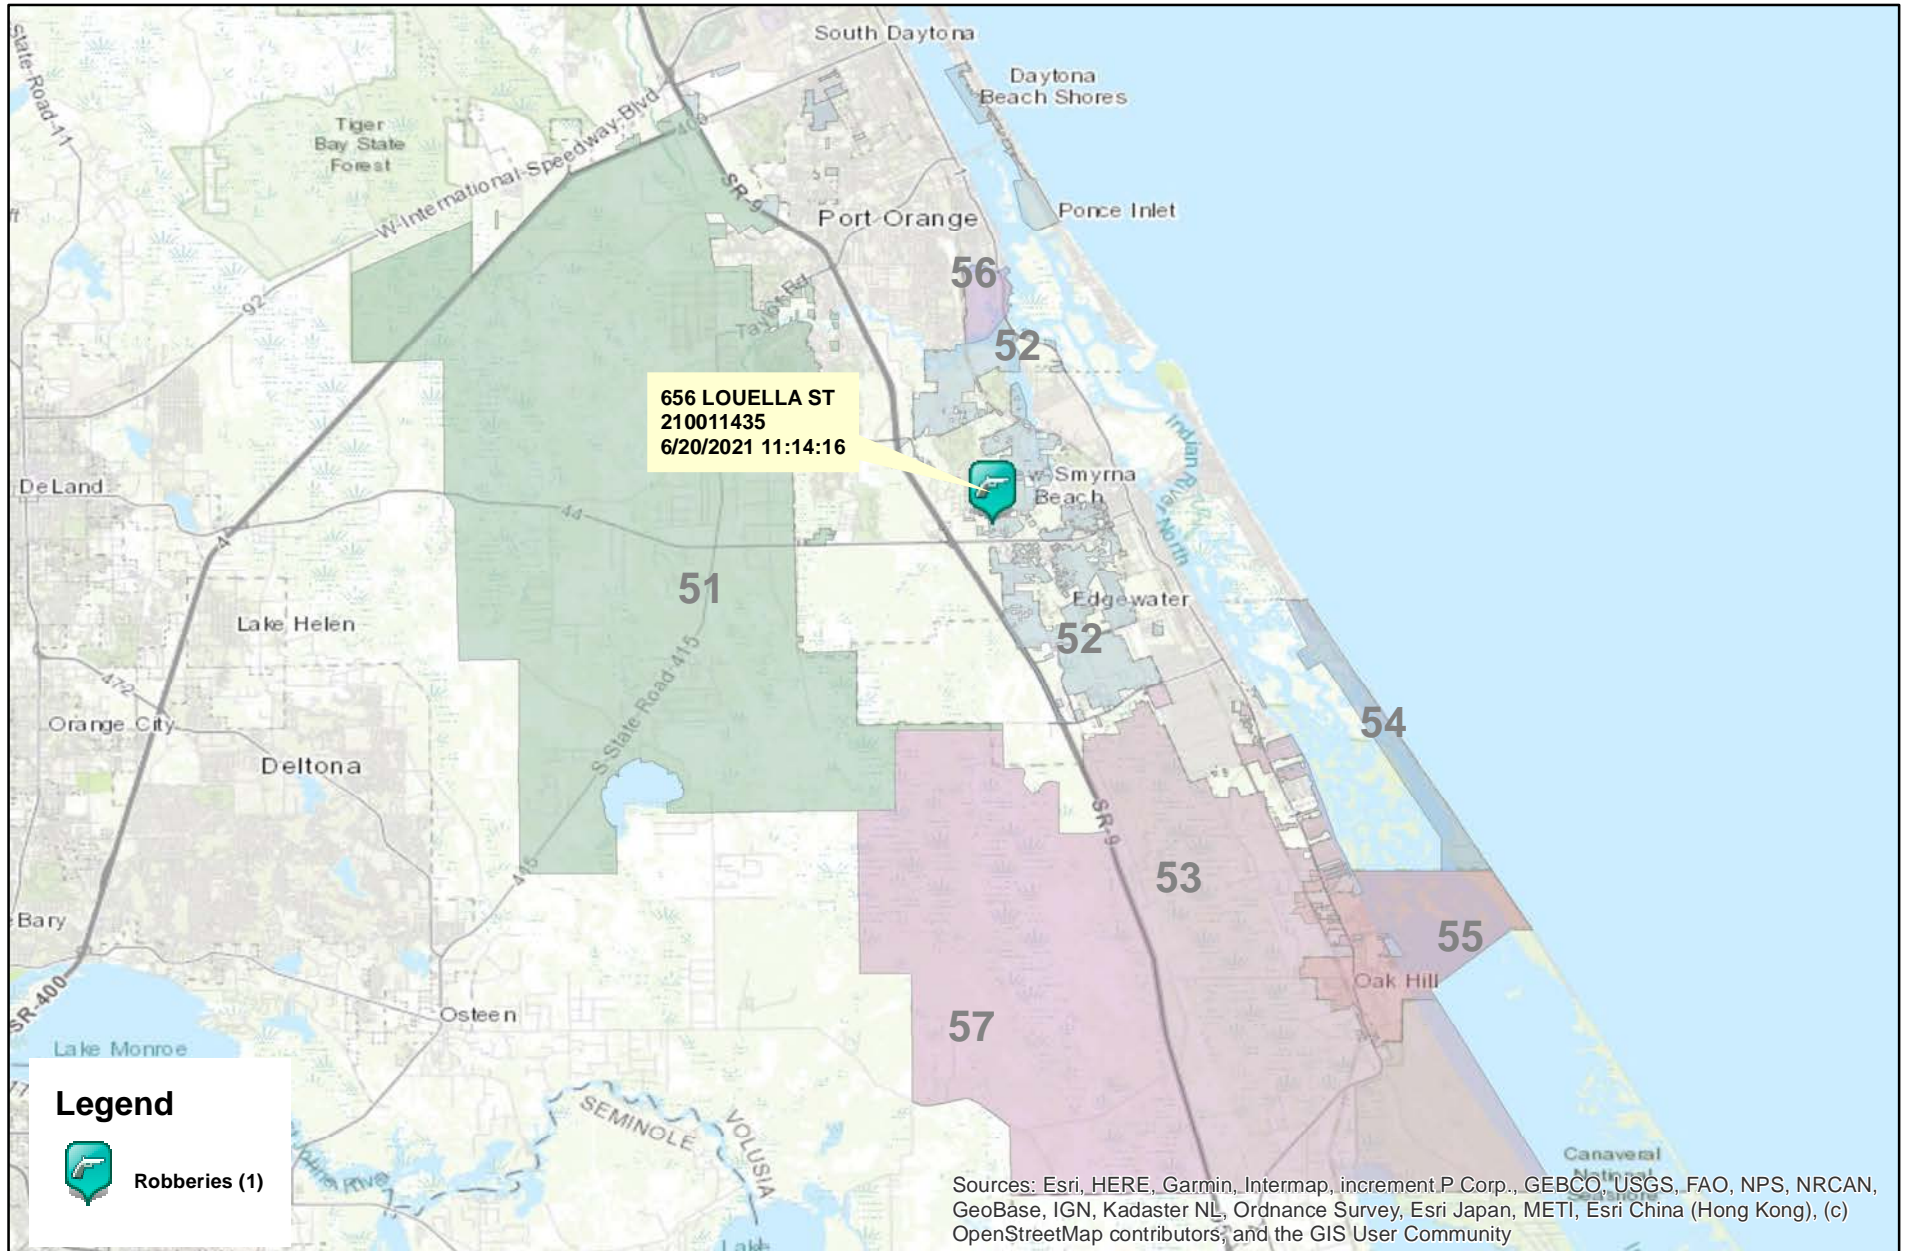

District 3 South Robberies

06/06/2021 thru 07/03/2021

Prepared by: VC Crime Center
Crime Intelligence Analyst
Volusia Sheriff's Office
Printed On: 7/6/2021

0 1 2 4 6 8 10 Miles
* Map reflects total number of Incidents and not total number of victims

This is not a legal document.
due to address incompatibilities, some incidents may not be represented and the information on this map should not be viewed as the legal representation of property boundaries, roads, facilities. etc.