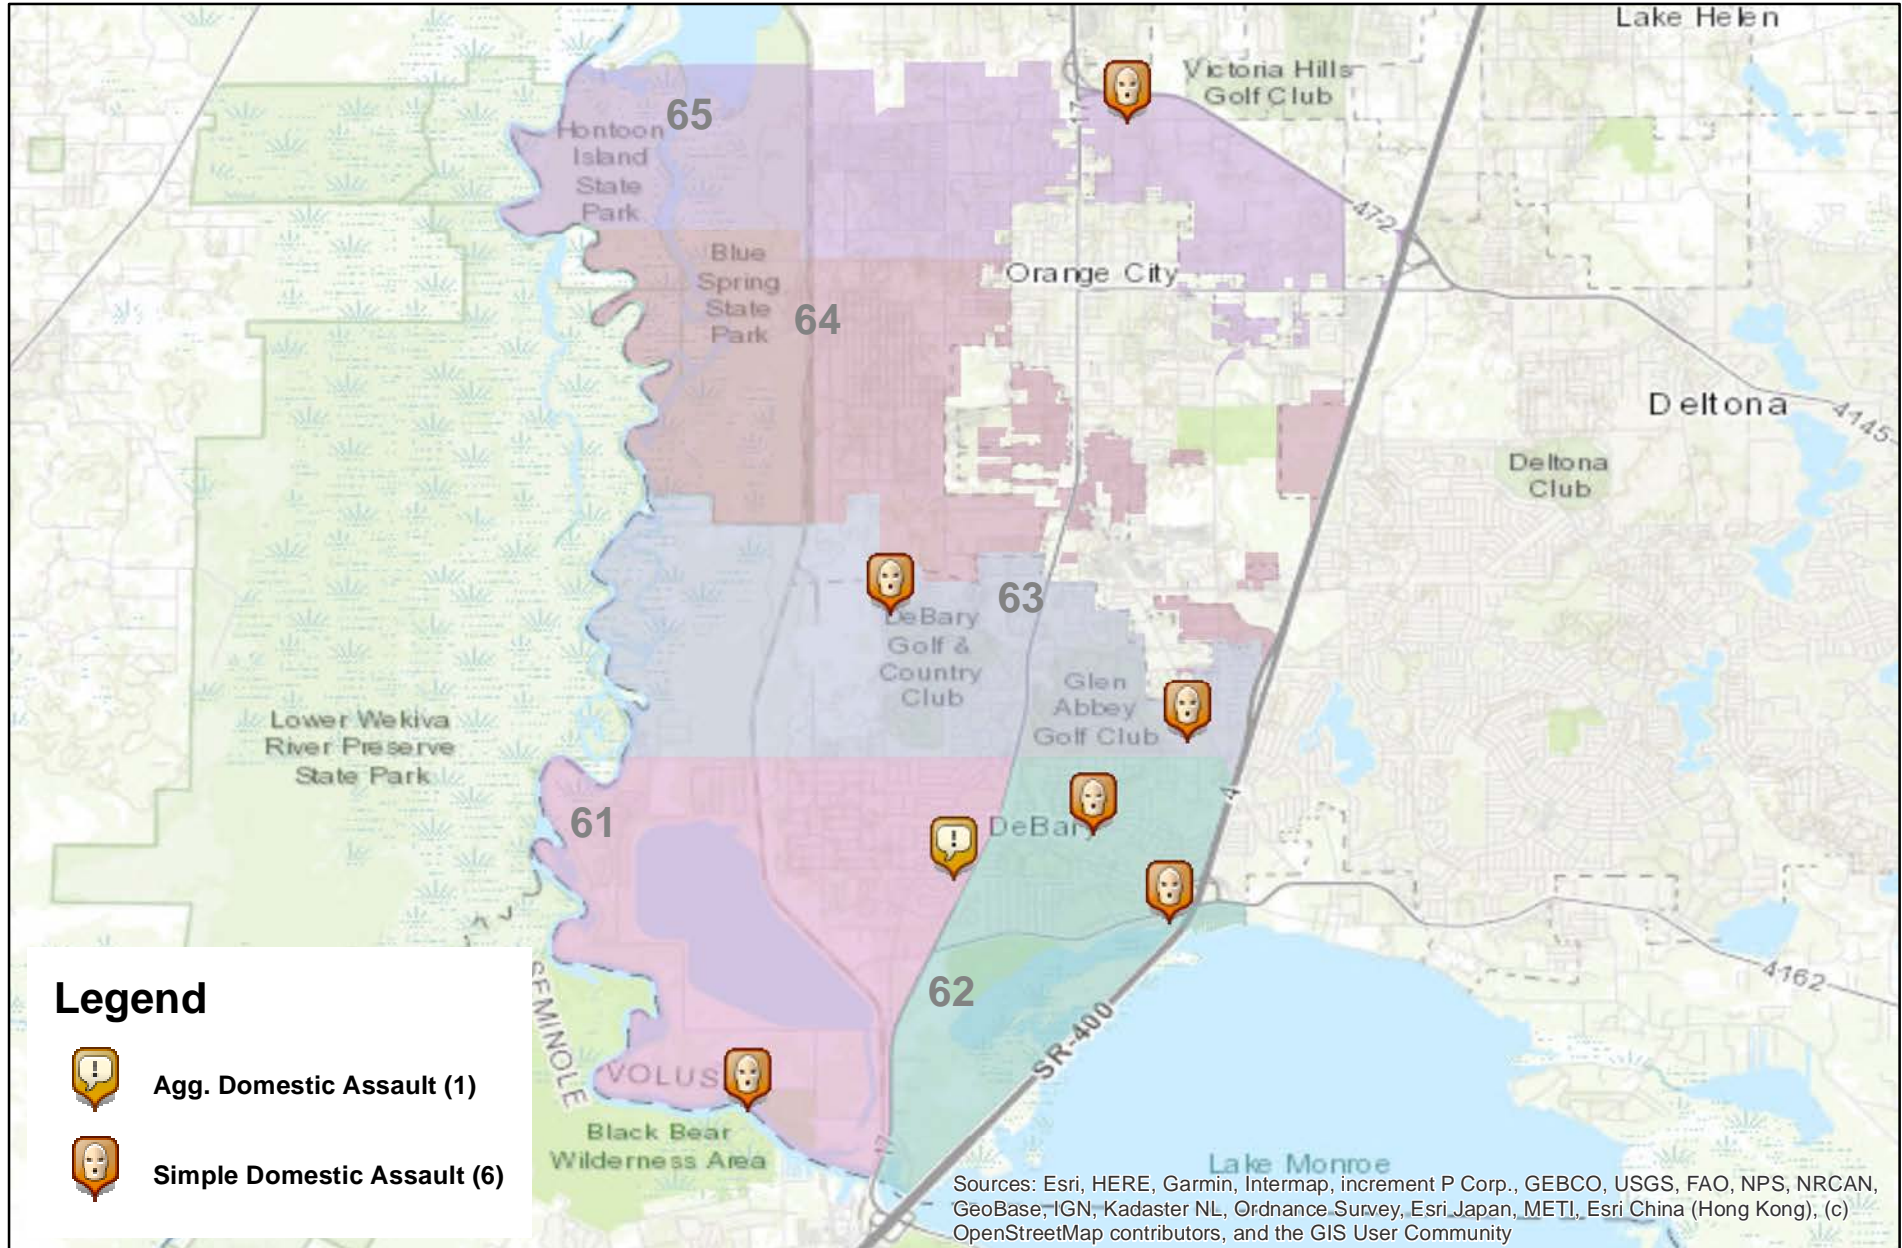

District 6 Domestic Assaults and Batteries

06/06/2021 thru 07/03/2021

Prepared by: VC Crime Center
Crime Intelligence Analyst
Volusia Sheriff's Office
Printed On: 7/6/2021

0 0.5 1 2 3 Miles
* Map reflects total number of Incidents and not total number of victims

This is not a legal document. due to address incompatibilities, some incidents may not be represented and the information on this map should not be viewed as the legal representation of property boundaries, roads, facilities. etc.