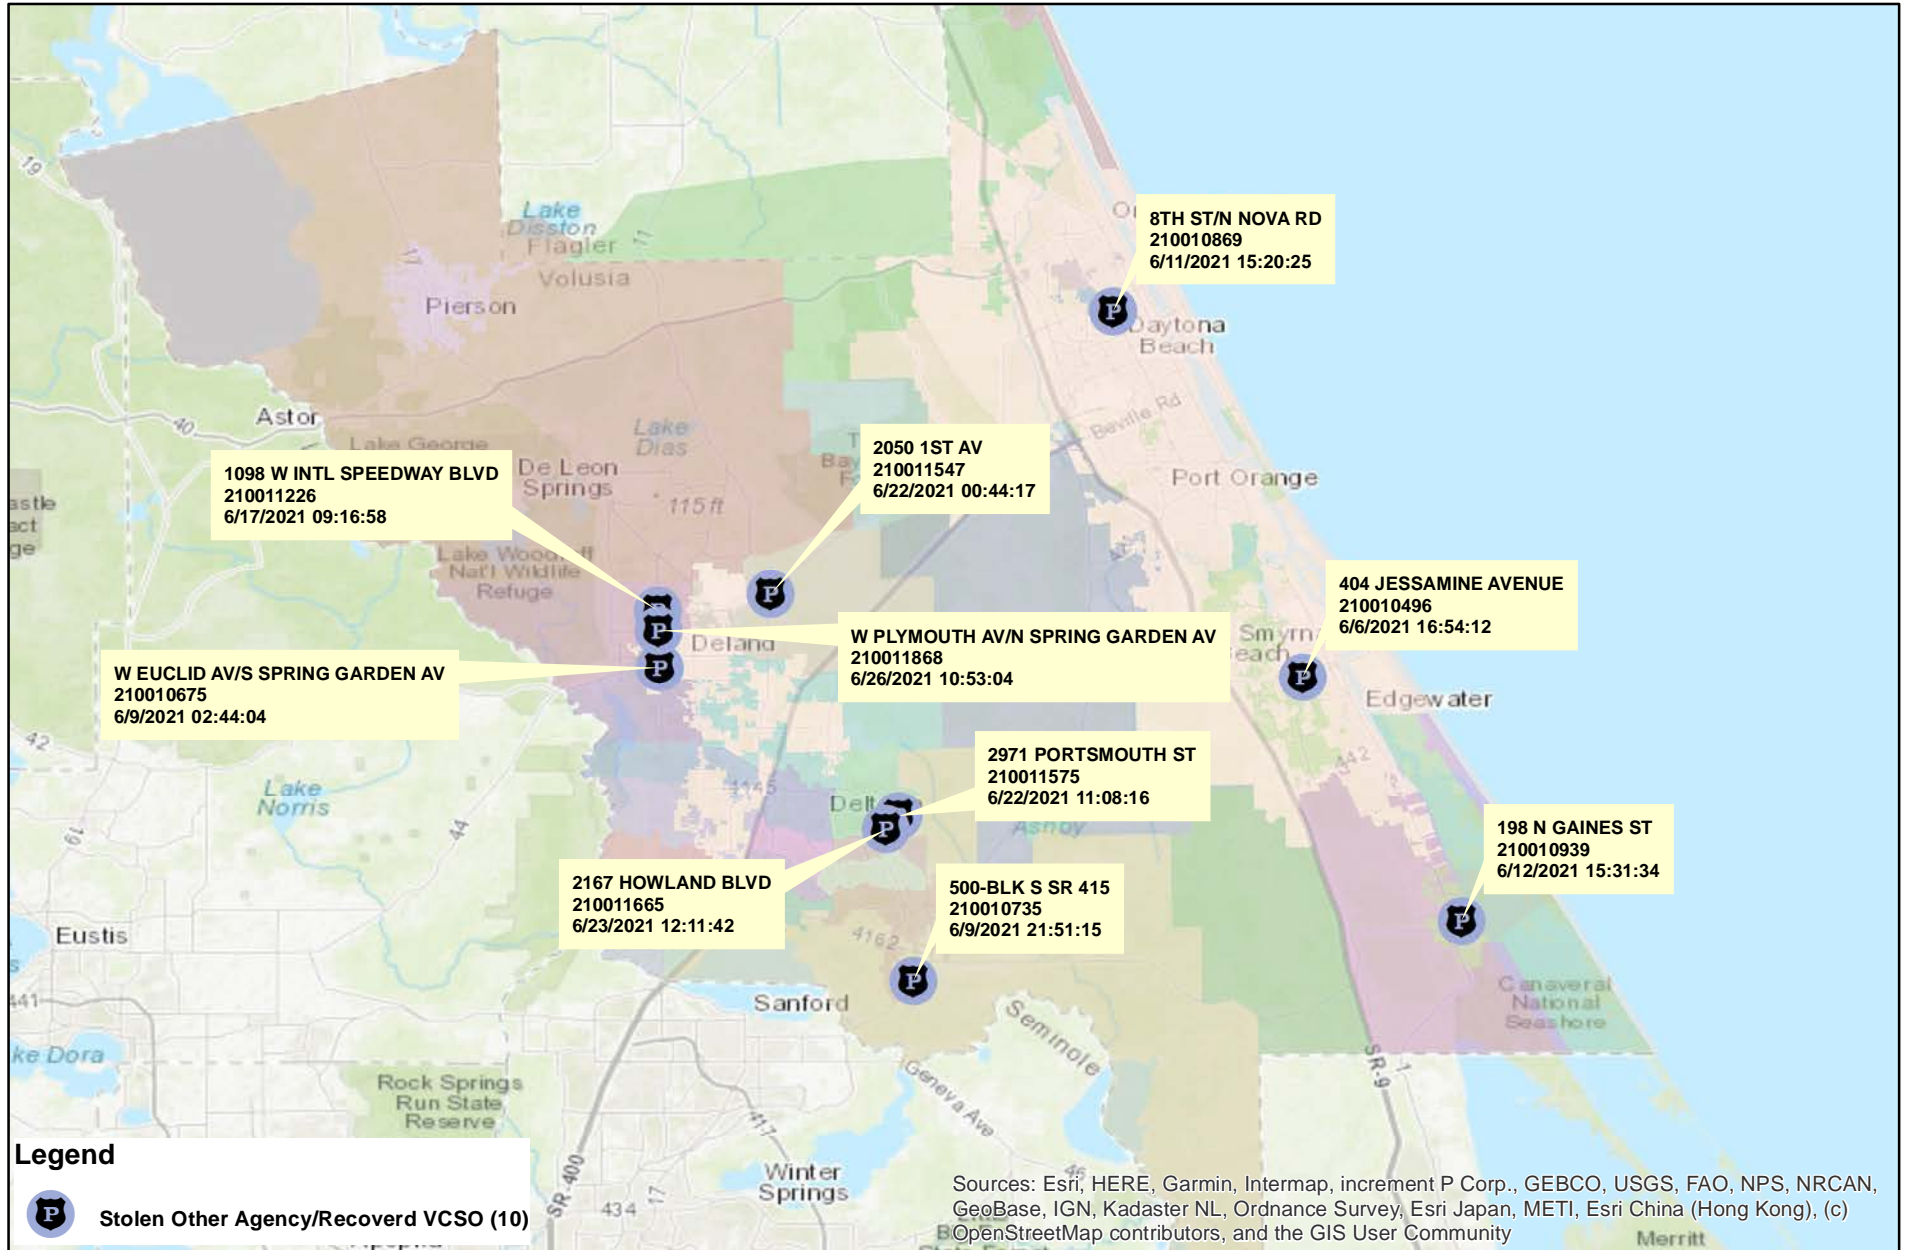

Prepared by: VC Crime Center
 Crime Intelligence Analyst
 Volusia Sheriff's Office
 Printed On: 7/6/2021

This is not a legal document.
 Due to address incompatibilities, some incidents may not be represented and the information on this map should not be viewed as the legal representation of property boundaries, roads, facilities, etc.