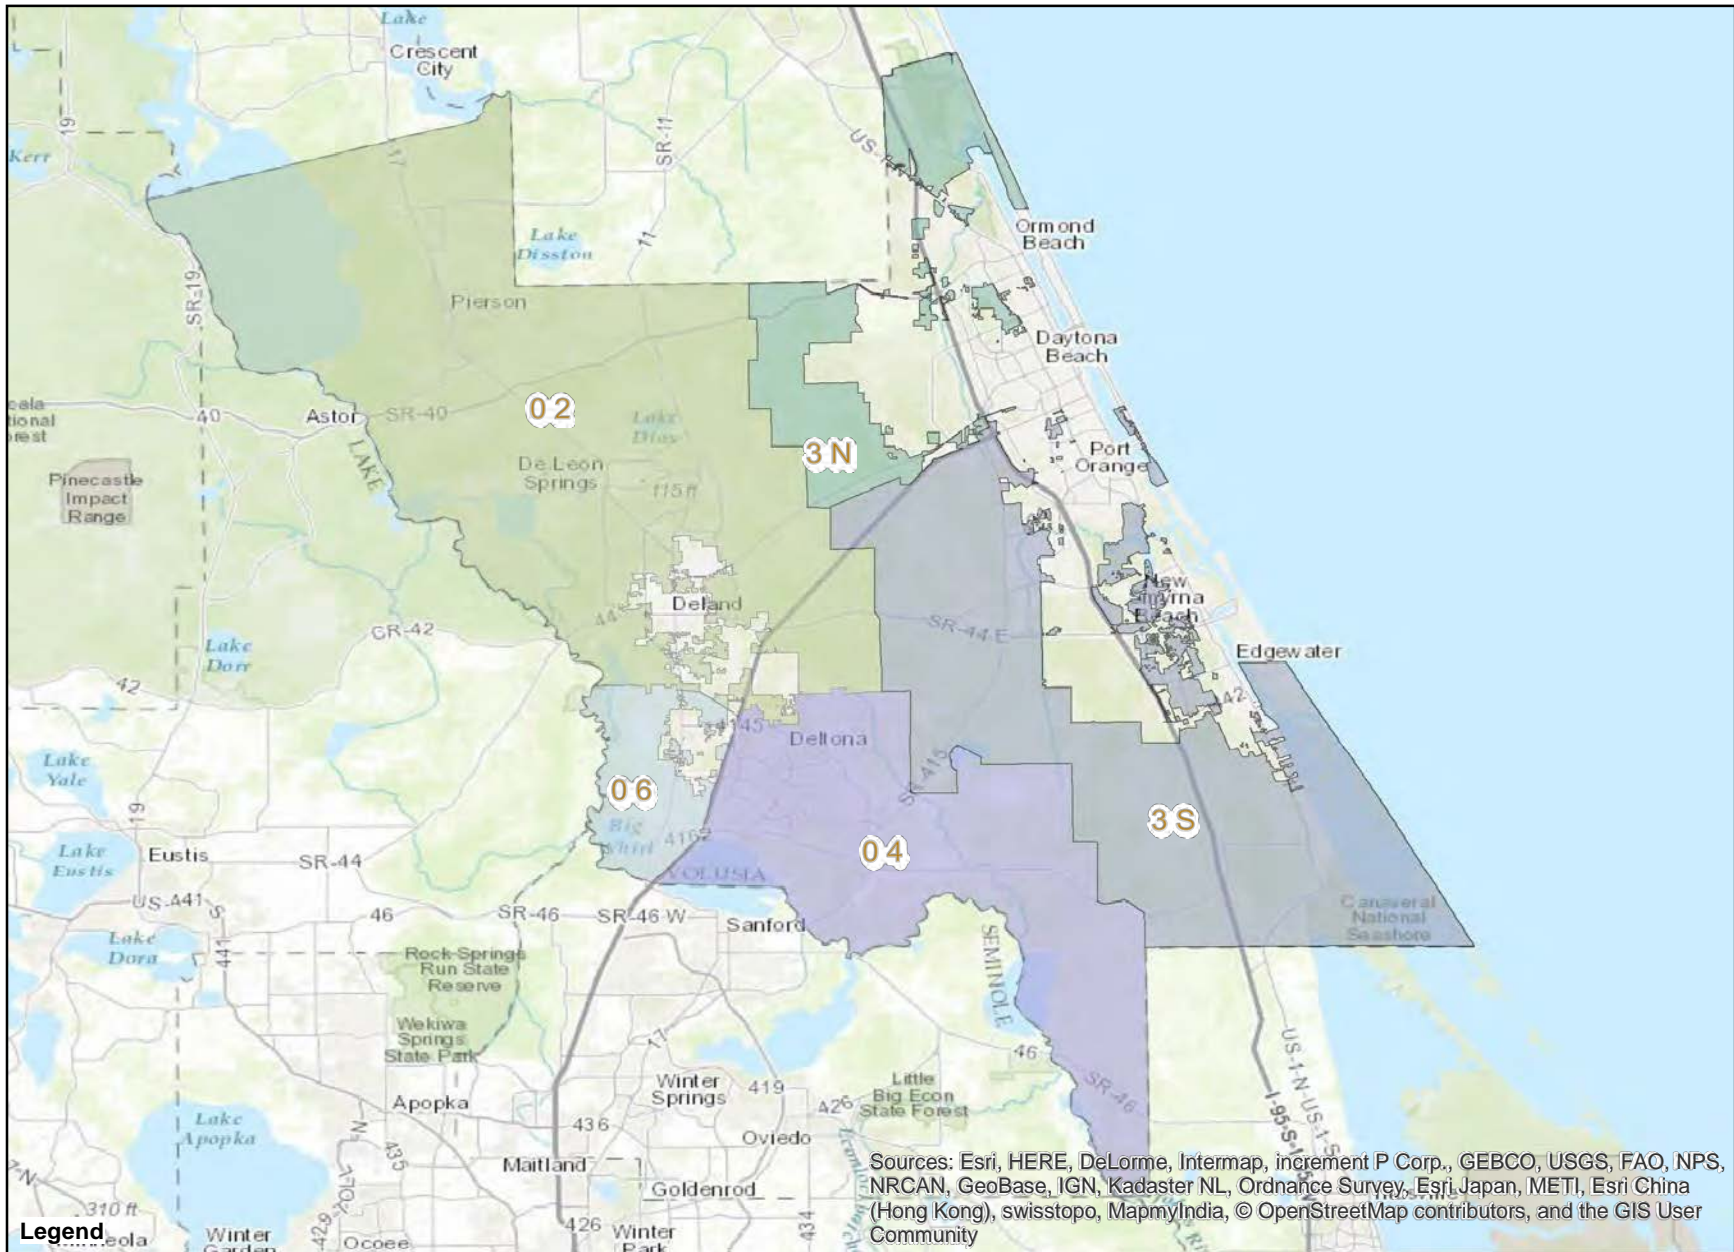

Volusia Sheriff's Office Districts

Prepared by: Patrick Harding
Crime Intelligence Analyst
Volusia Sheriff's Office
Printed On: 5/10/2017

This is not a legal document.
Due to address incompatibilities, some incidents may not be represented and the information on this map should not be viewed as the legal representation of property boundaries, roads, facilities, etc.