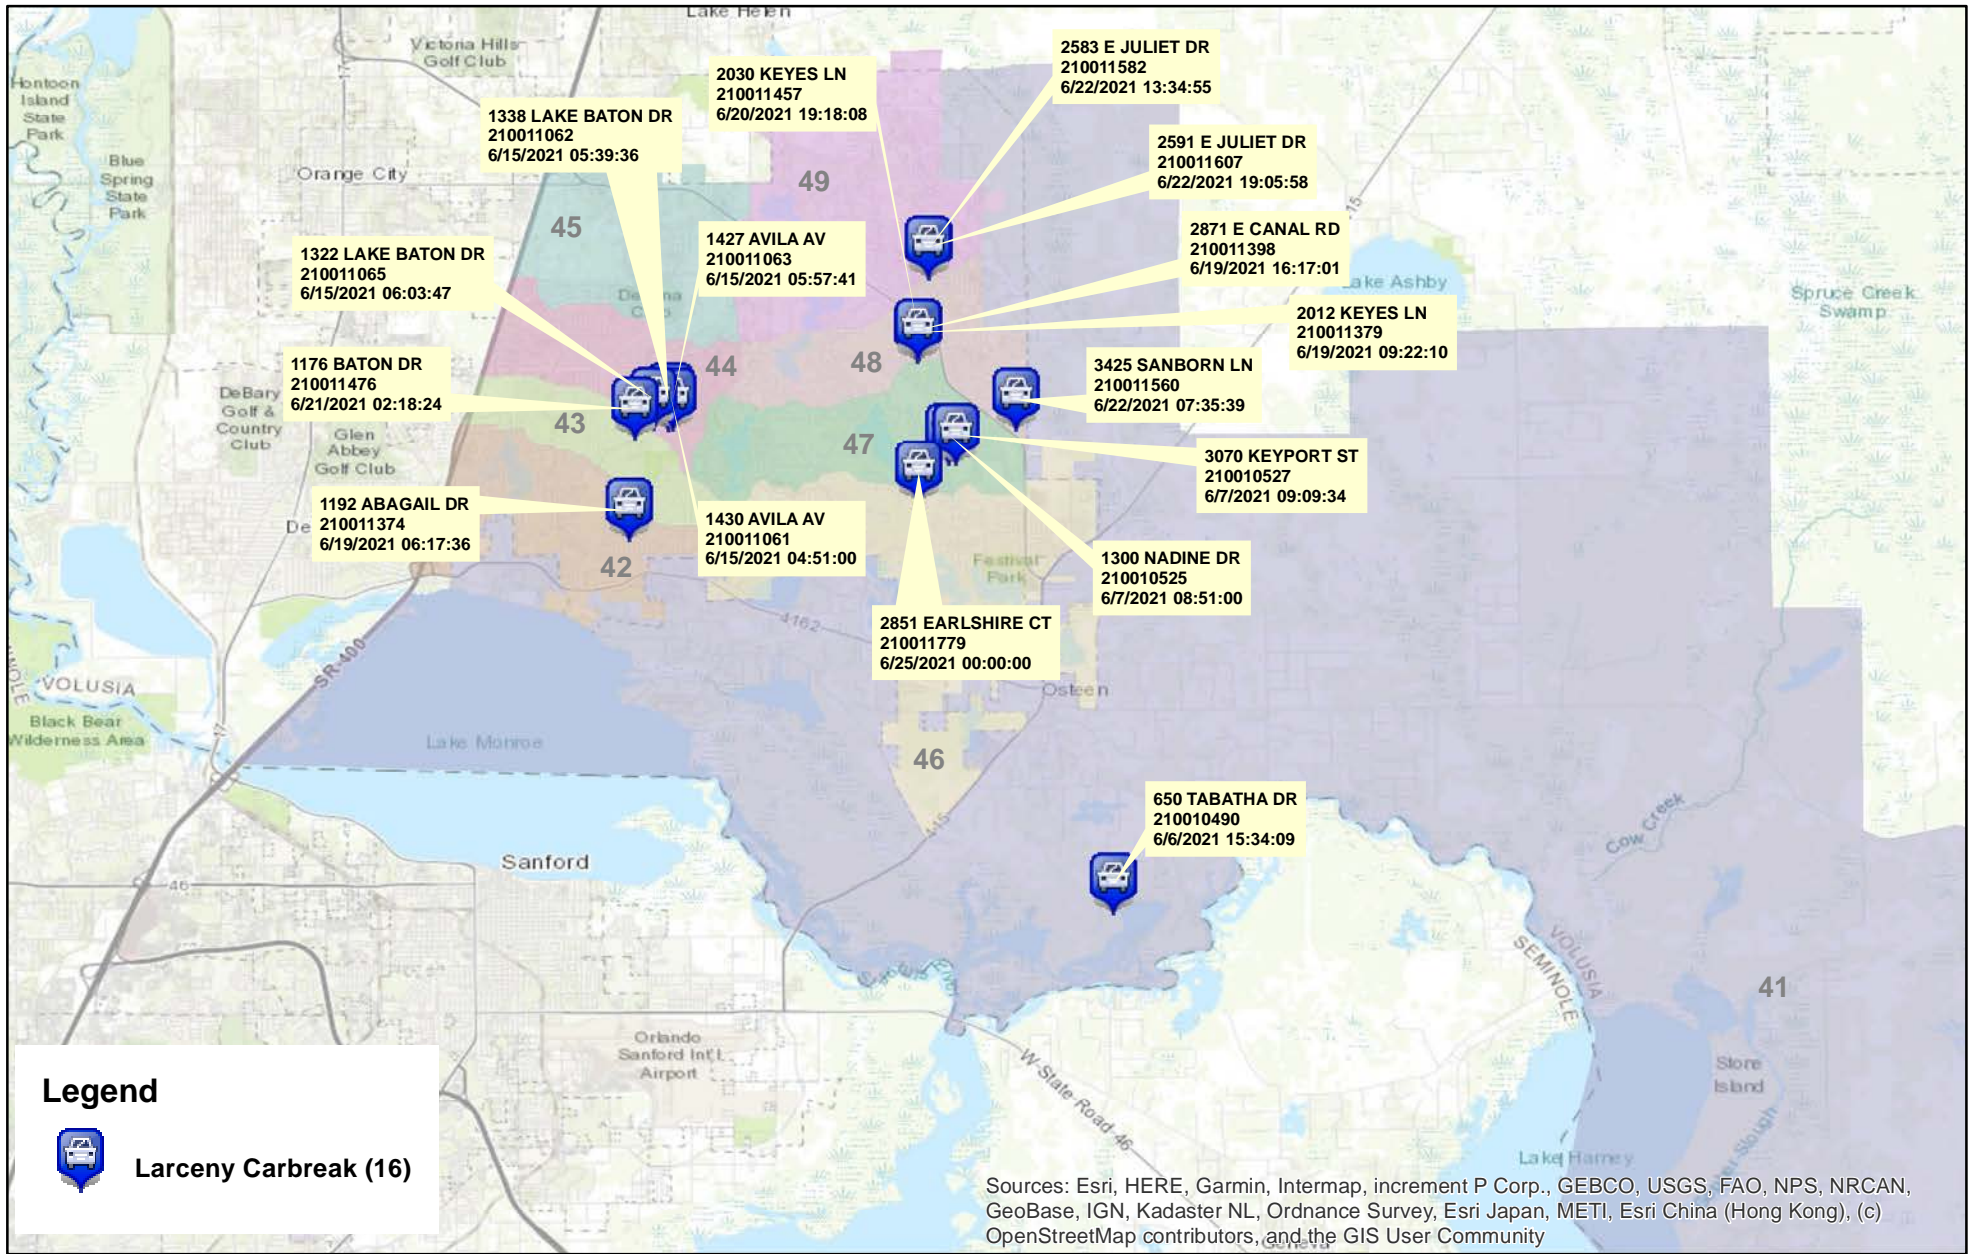

District 4 Larceny Carbreak 06/06/2021 thru 07/03/2021

Legend

Larceny Carbreak (16)

Sources: Esri, HERE, Garmin, Intermap, increment P Corp., GEBCO, USGS, FAO, NPS, NRCAN, GeoBase, IGN, Kadaster NL, Ordnance Survey, Esri Japan, METI, Esri China (Hong Kong), (c) OpenStreetMap contributors, and the GIS User Community

Prepared by: VC Crime Center
Crime Intelligence Analyst
Volusia Sheriff's Office
Printed On: 7/6/2021

* Map reflects total number of Incidents and not total number of victims

This is not a legal document. due to address incompatibilities, some incidents may not be represented and the information on this map should not be viewed as the legal representation of property boundaries, roads, facilities. etc.