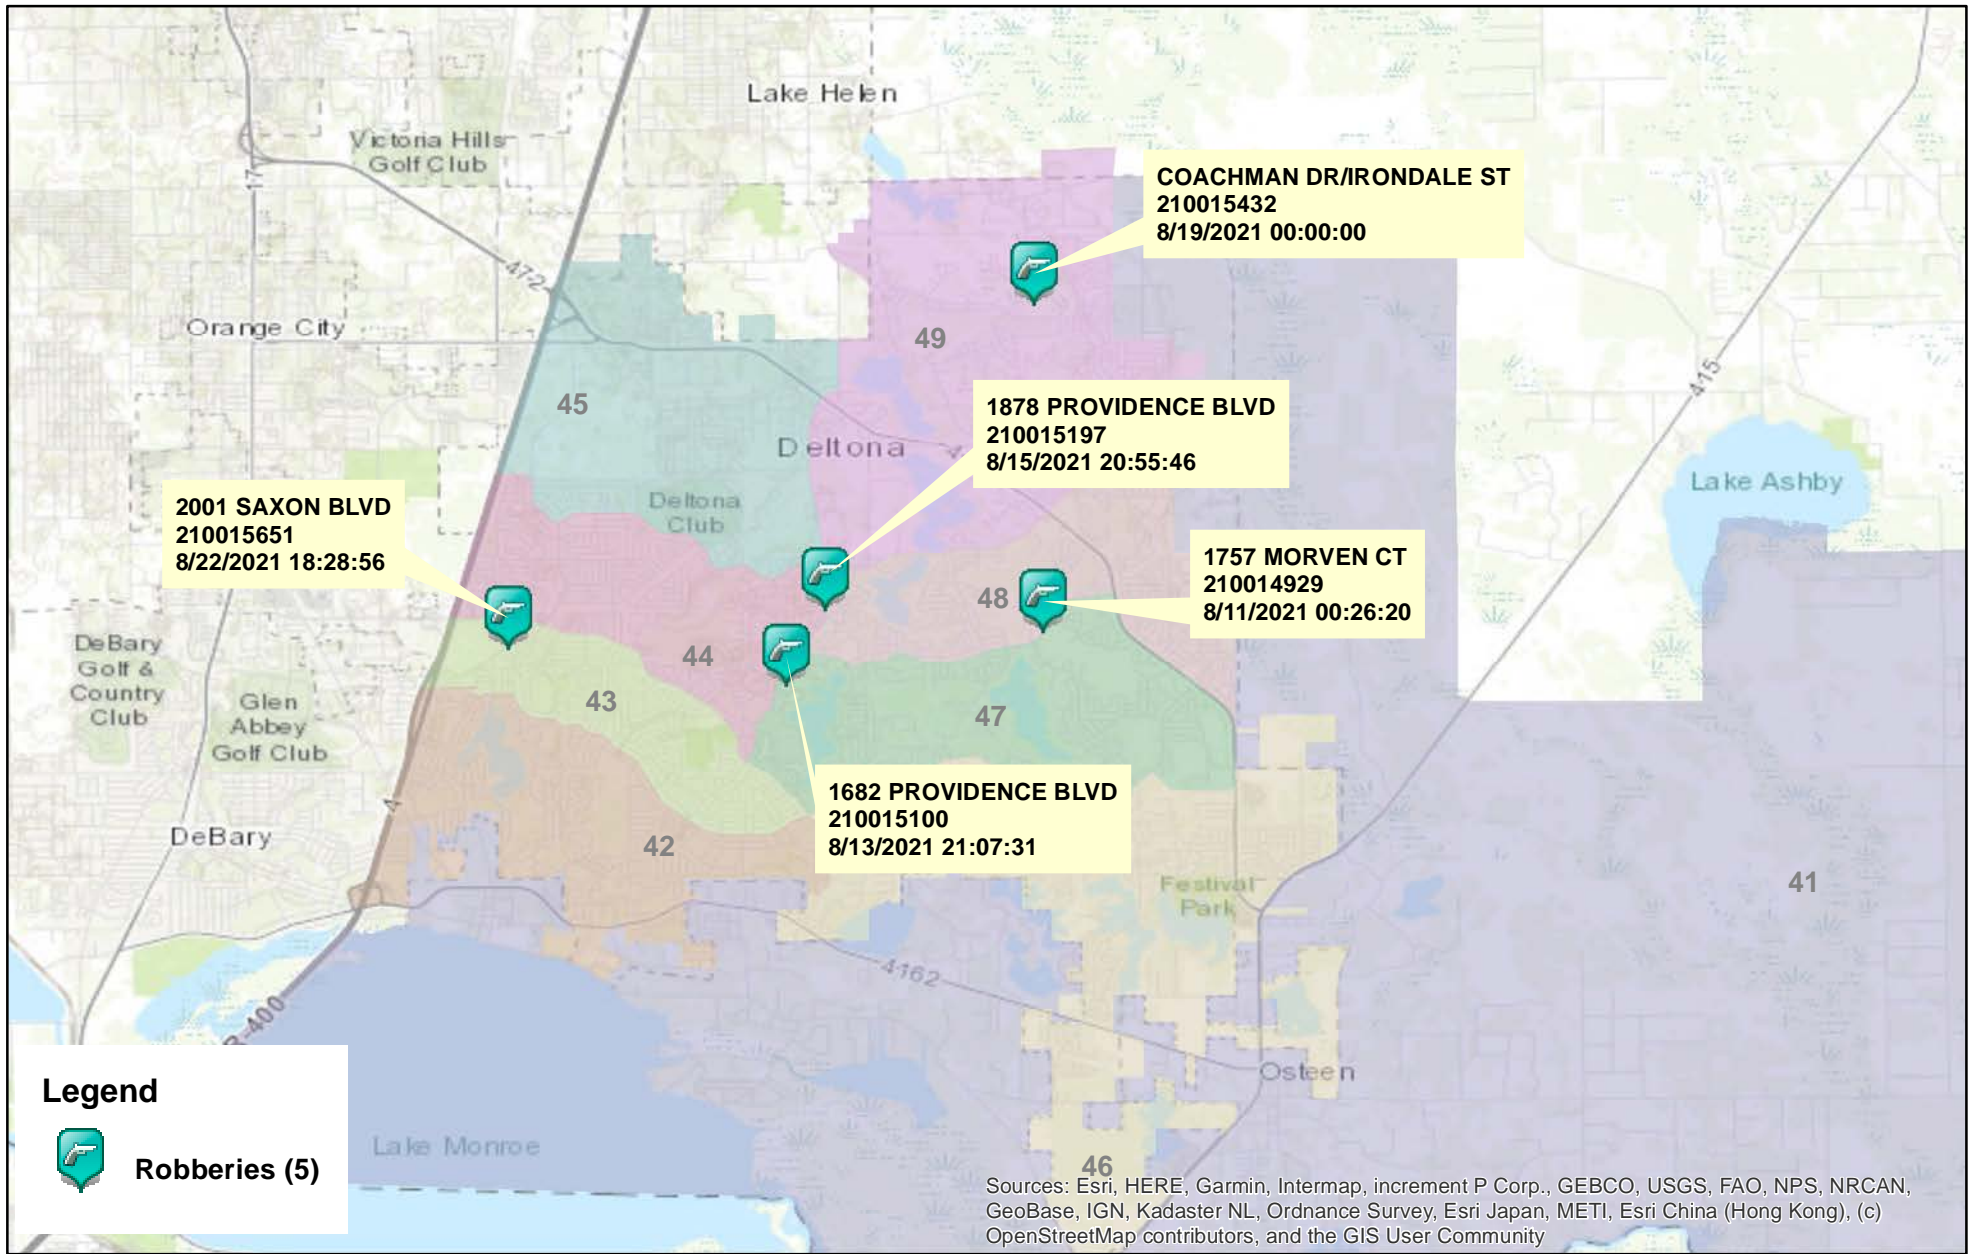

District 4 Robberies

08/08/2021 thru 09/04/2021

Sources: Esri, HERE, Garmin, Intermap, increment P Corp., GEBCO, USGS, FAO, NPS, NRCAN, GeoBase, IGN, Kadaster NL, Ordnance Survey, Esri Japan, METI, Esri China (Hong Kong), (c) OpenStreetMap contributors, and the GIS User Community

Legend

Robberies (5)

Prepared by: VC Crime Center
Crime Intelligence Analyst
Volusia Sheriff's Office
Printed On: 9/7/2021

0 0.5 1 2 3 4 Miles
* Map reflects total number of Incidents and not total number of victims

This is not a legal document. due to address incompatibilities, some incidents may not be represented and the information on this map should not be viewed as the legal representation of property boundaries, roads, facilities. etc.