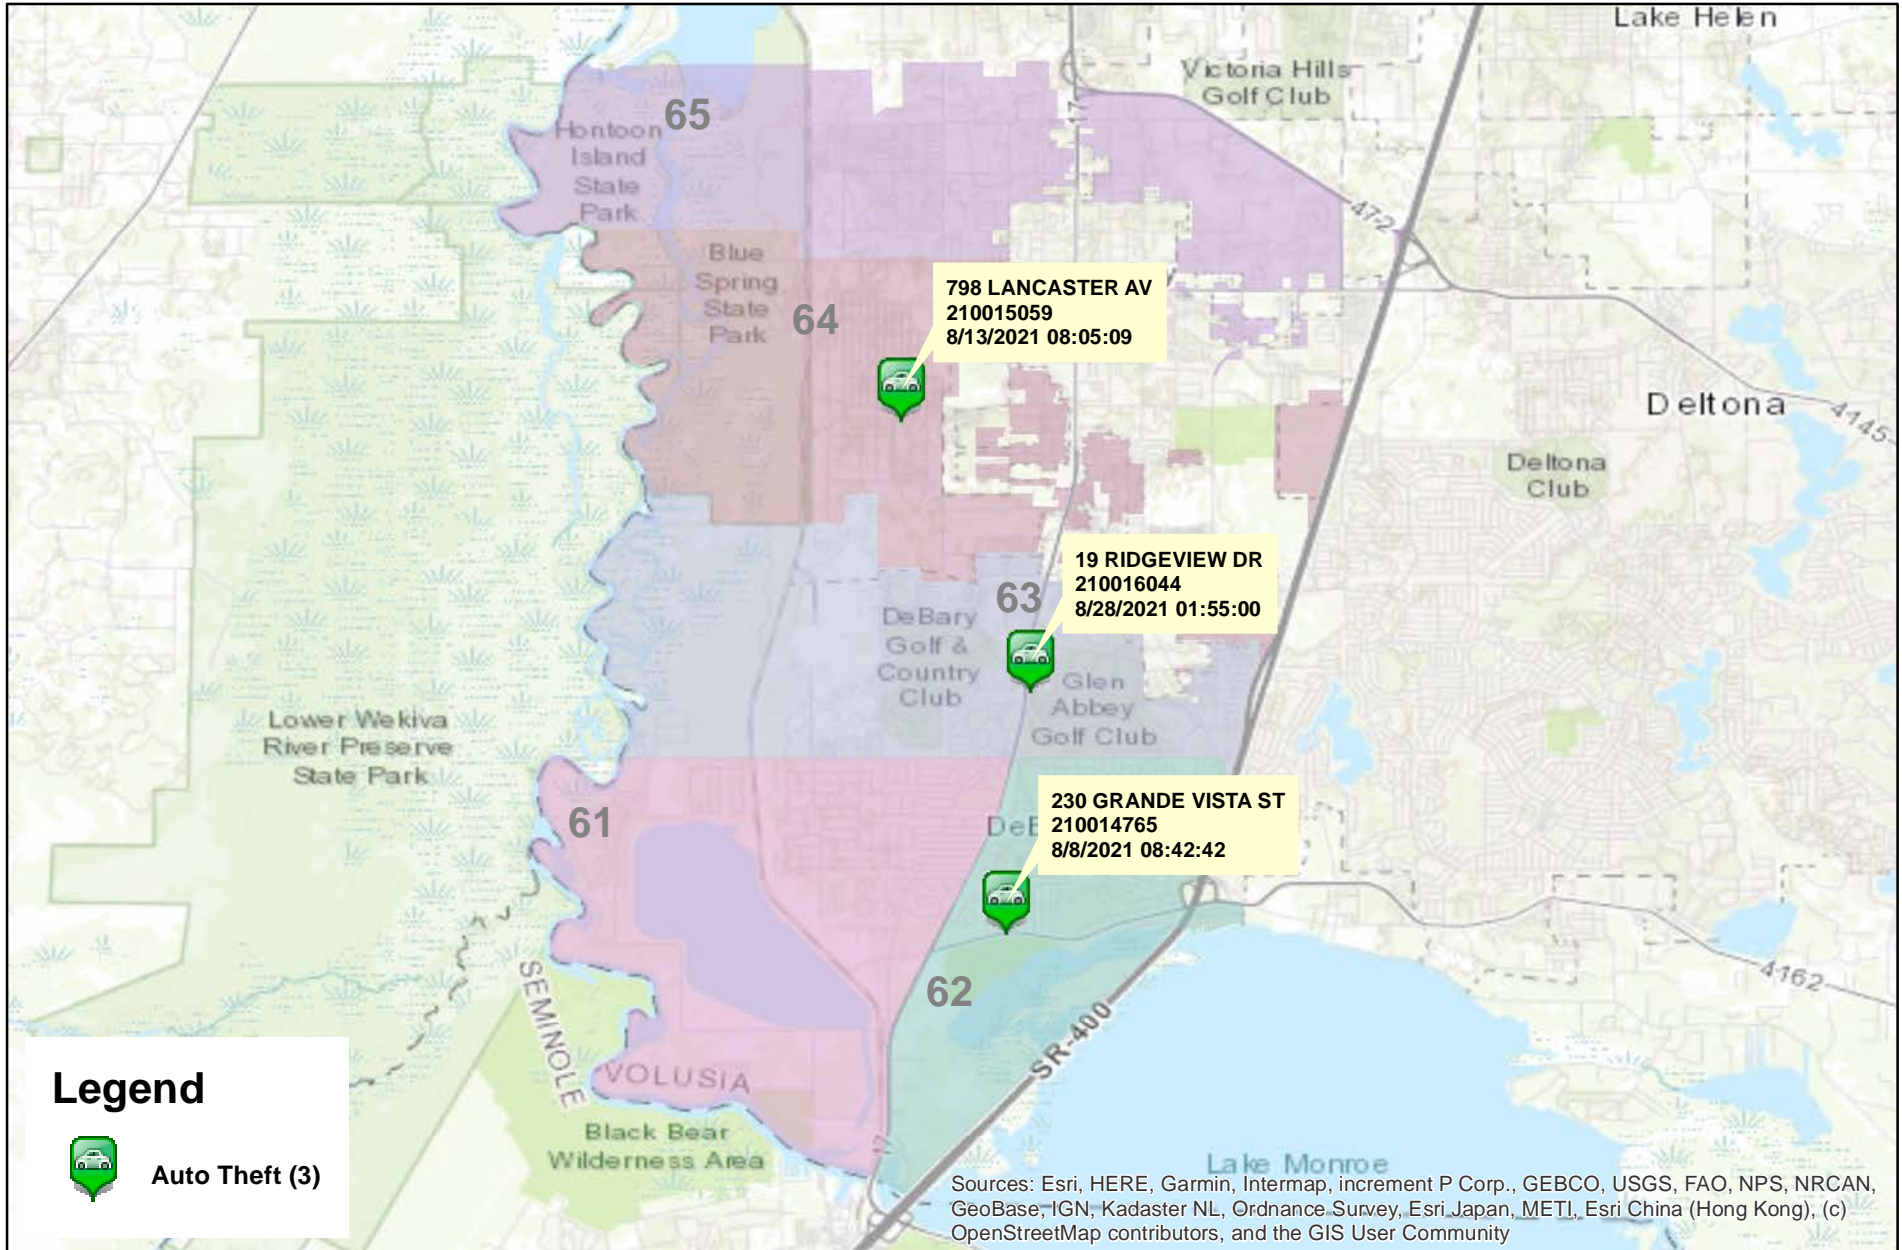

District 6 Auto Thefts

08/08/2021 thru 09/04/2021

Legend

Auto Theft (3)

Sources: Esri, HERE, Garmin, Intermap, increment P Corp., GEBCO, USGS, FAO, NPS, NRCAN, GeoBase, IGN, Kadaster NL, Ordnance Survey, Esri Japan, METI, Esri China (Hong Kong), (c) OpenStreetMap contributors, and the GIS User Community

Prepared by: VC Crime Center
Crime Intelligence Analyst
Volusia Sheriff's Office
Printed On: 9/7/2021

* Map reflects total number of Incidents and not total number of victims

This is not a legal document. due to address incompatibilities, some incidents may not be represented and the information on this map should not be viewed as the legal representation of property boundaries, roads, facilities. etc.