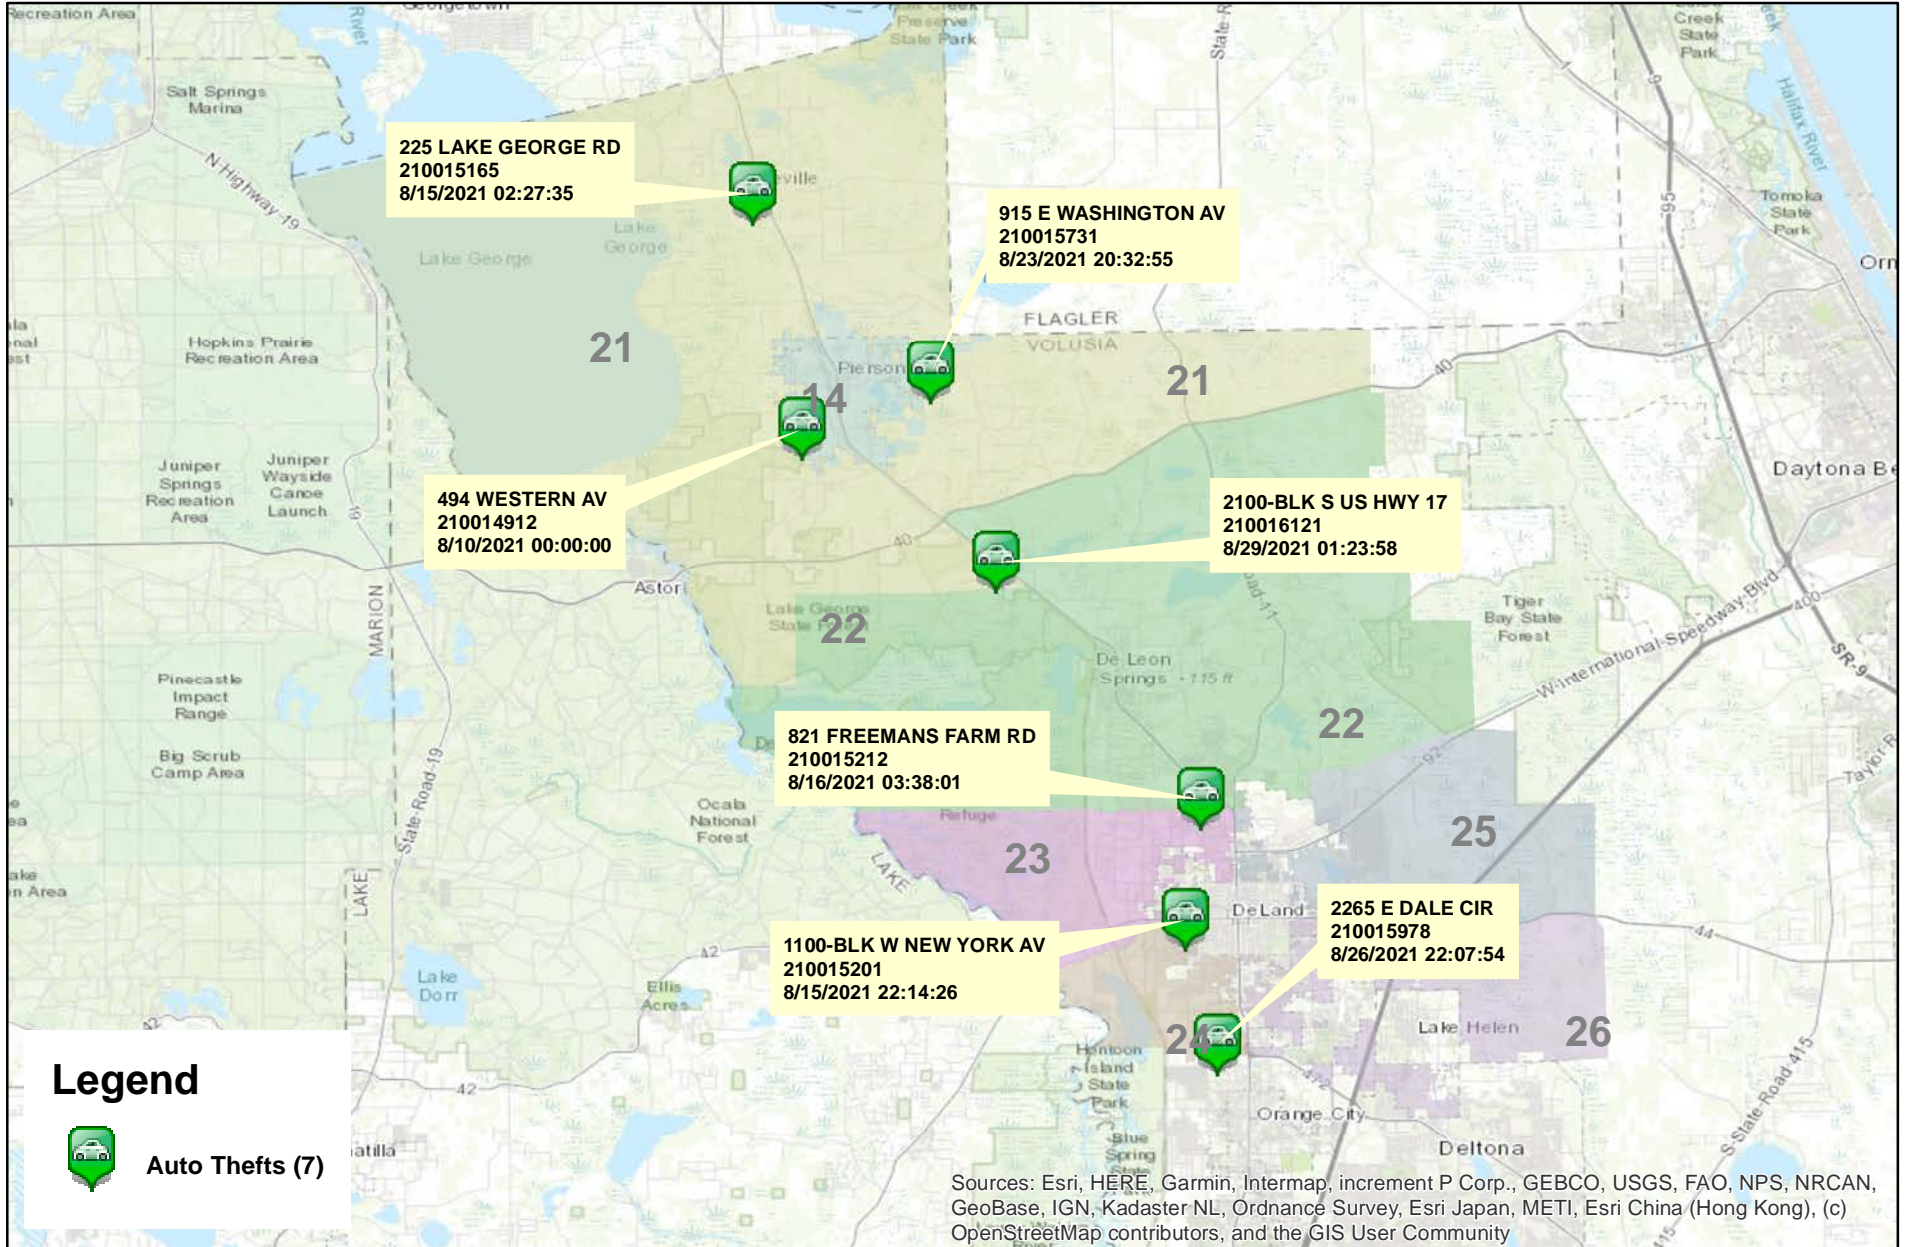

District 2 Auto Thefts

08/08/2021 thru 09/04/2021

Prepared by: VC Crime Center
Crime Intelligence Analyst
Volusia Sheriff's Office
Printed On: 9/7/2021

0 1 2 4 6 8 10 Miles
* Map reflects total number of Incidents and not total number of victims

This is not a legal document. due to address incompatibilities, some incidents may not be represented and the information on this map should not be viewed as the legal representation of property boundaries, roads, facilities. etc.