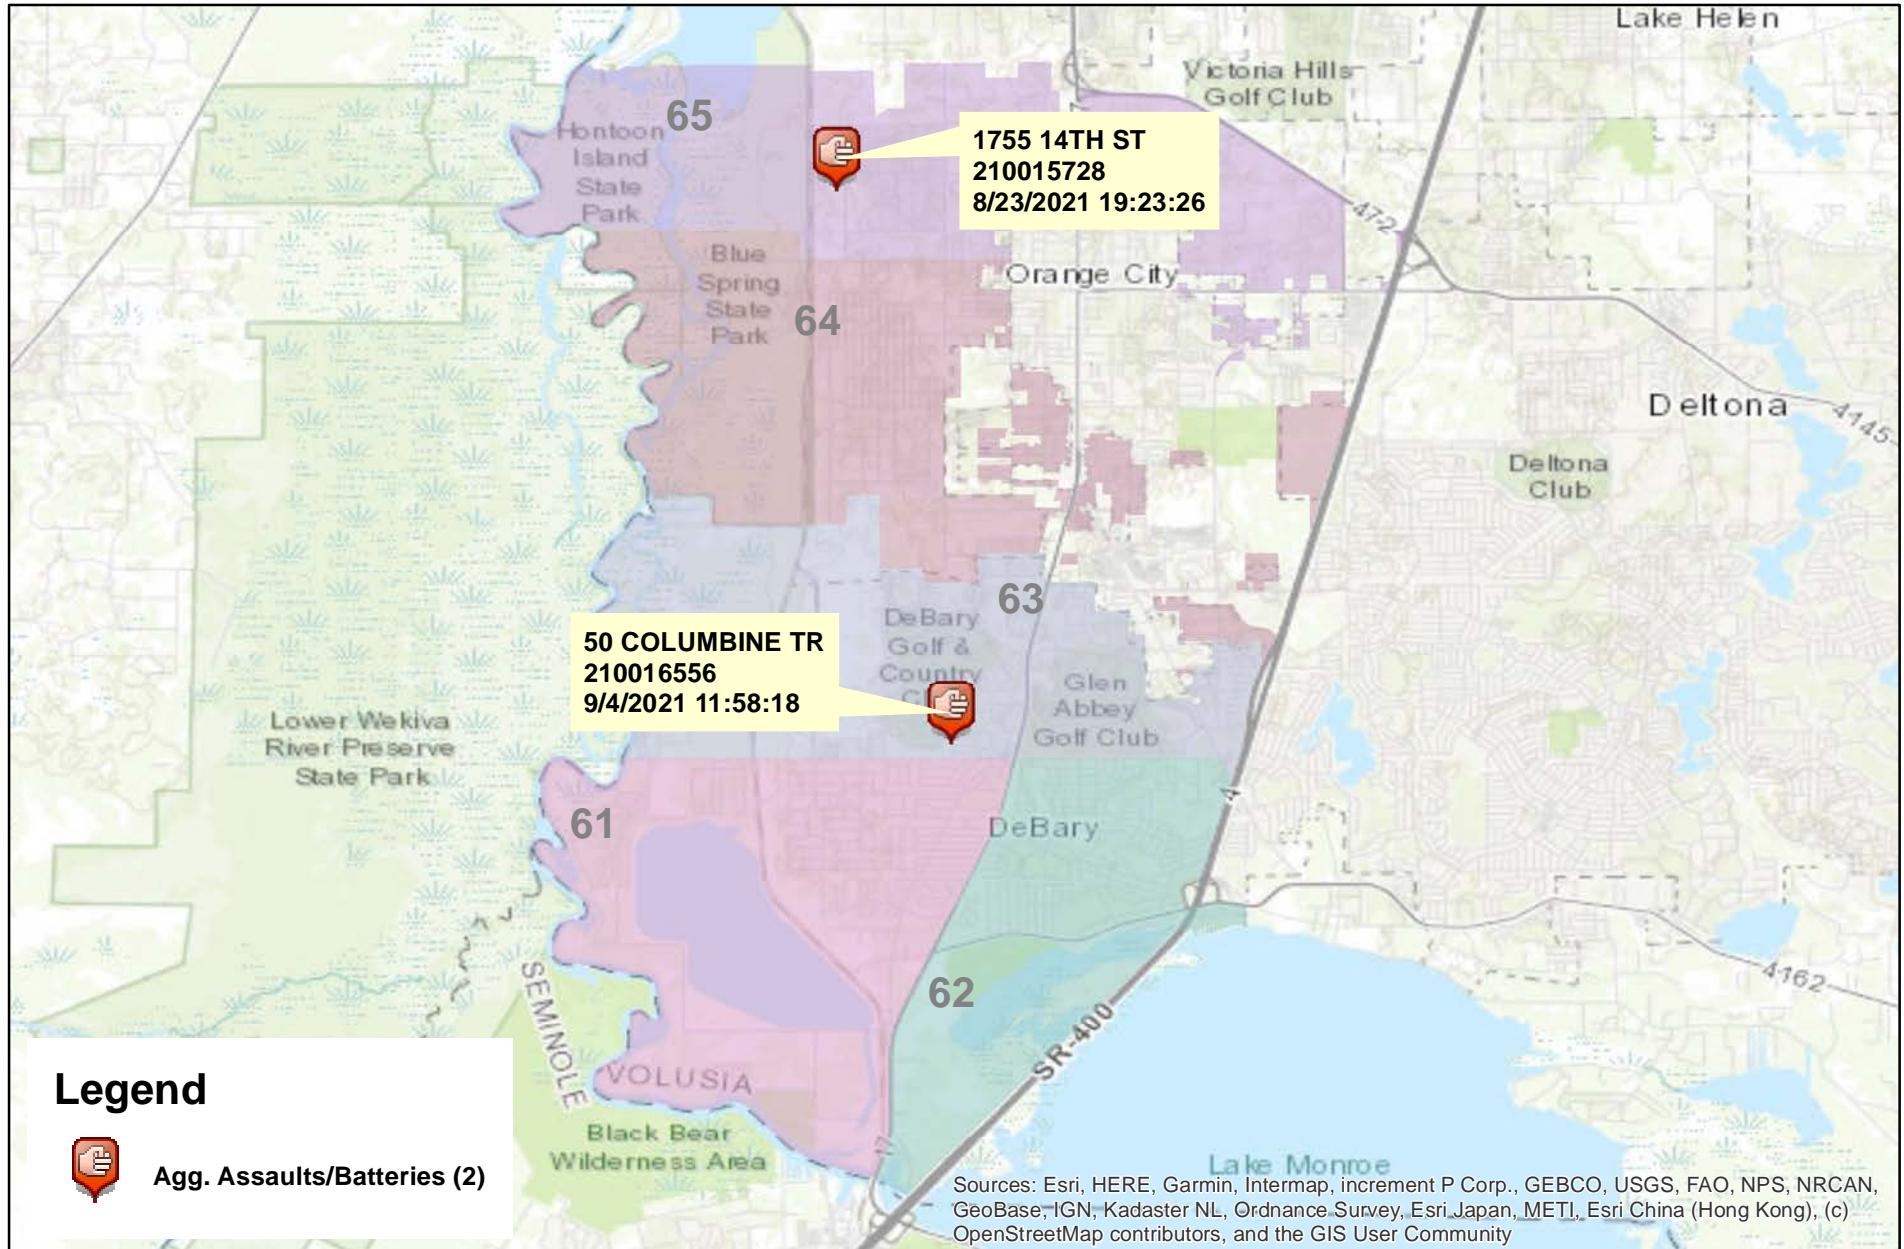

District 6 Aggravated Assaults and Batteries

08/08/2021 thru 09/04/2021

Prepared by: VC Crime Center
Crime Intelligence Analyst
Volusia Sheriff's Office
Printed On: 9/7/2021

0 0.5 1 2 3 Miles
* Map reflects total number of Incidents and not total number of victims

This is not a legal document. due to address incompatibilities, some incidents may not be represented and the information on this map should not be viewed as the legal representation of property boundaries, roads, facilities. etc.