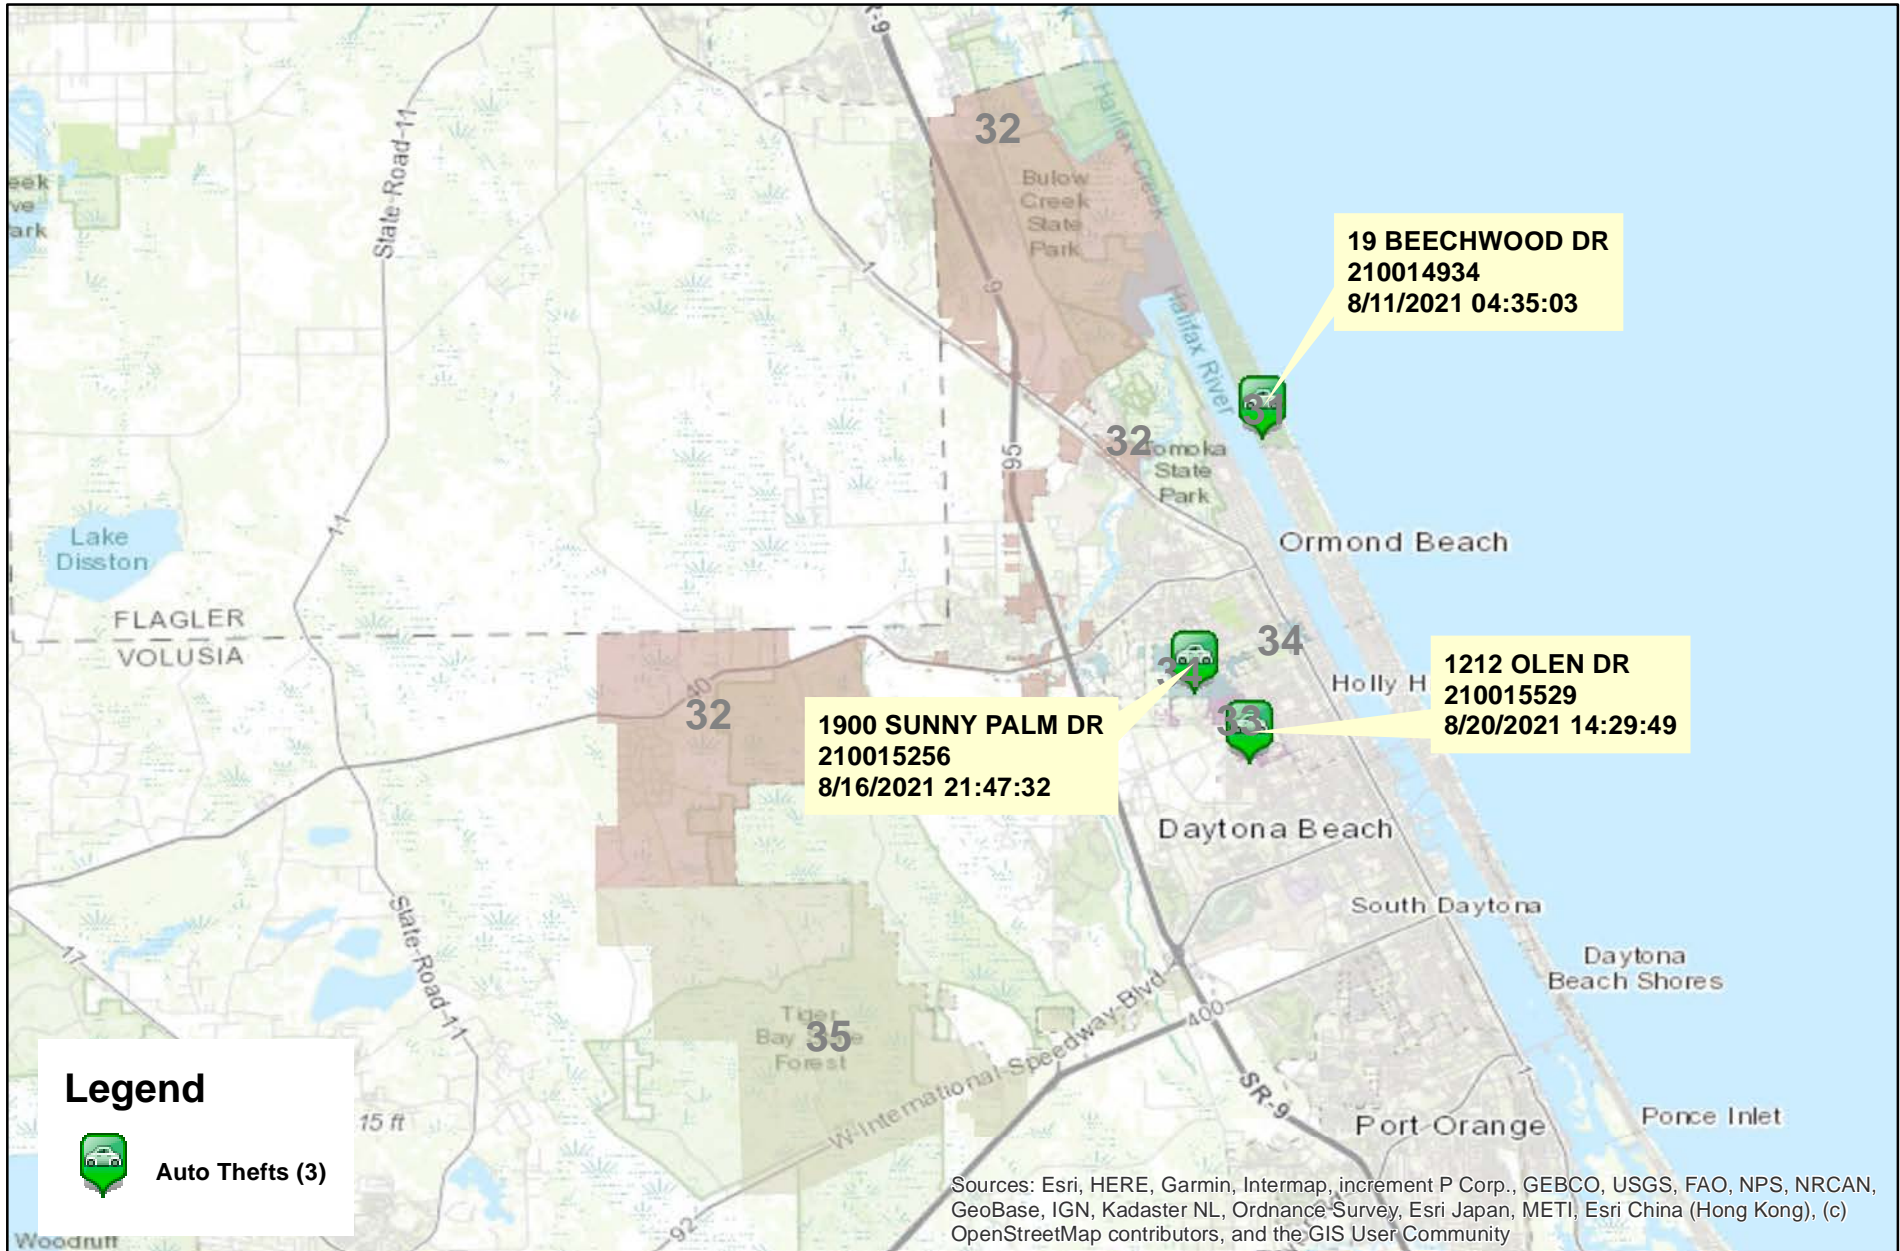

District 3 North Auto Thefts

08/08/2021 thru 09/04/2021

Legend

Auto Thefts (3)

Sources: Esri, HERE, Garmin, Intermap, increment P Corp., GEBCO, USGS, FAO, NPS, NRCAN, GeoBase, IGN, Kadaster NL, Ordnance Survey, Esri Japan, METI, Esri China (Hong Kong), (c) OpenStreetMap contributors, and the GIS User Community

Prepared by: VC Crime Center
Crime Intelligence Analyst
Volusia Sheriff's Office
Printed On: 9/7/2021

Miles
00.51 2 3 4 5
* Map reflects total number of incidents and not total number of victims

This is not a legal document. due to address incompatibilities, some incidents may not be represented and the information on this map should not be viewed as the legal representation of property boundaries, roads, facilities. etc.