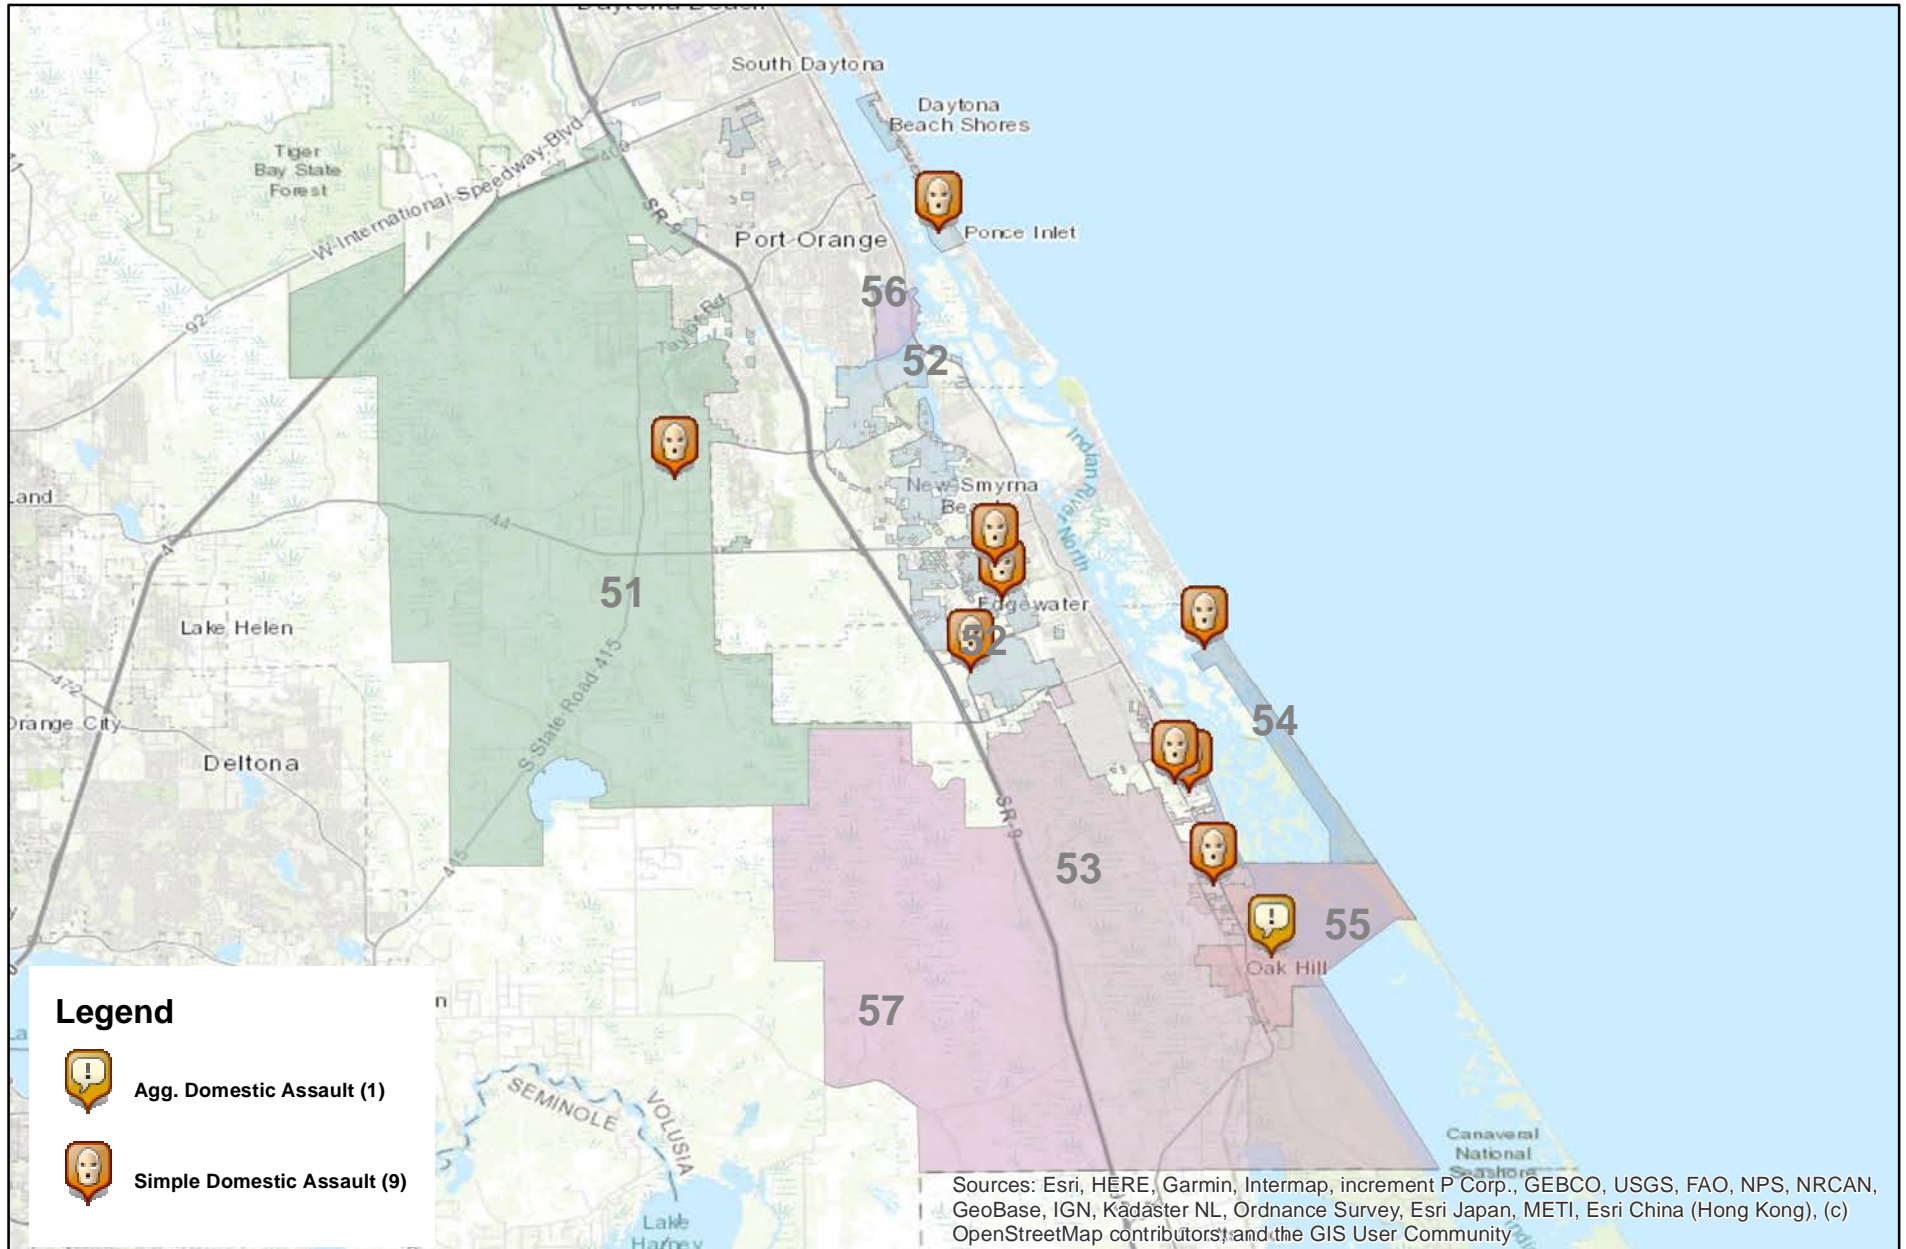

District 3 South Domestic Assaults and Batteries

08/08/2021 thru 09/04/2021

Prepared by: VC Crime Center
Crime Intelligence Analyst
Volusia Sheriff's Office
Printed On: 9/7/2021

0 1 2 4 6 8 10 Miles

* Map reflects total number of Incidents and not total number of victims

This is not a legal document. due to address incompatibilities, some incidents may not be represented and the information on this map should not be viewed as the legal representation of property boundaries, roads, facilities. etc.