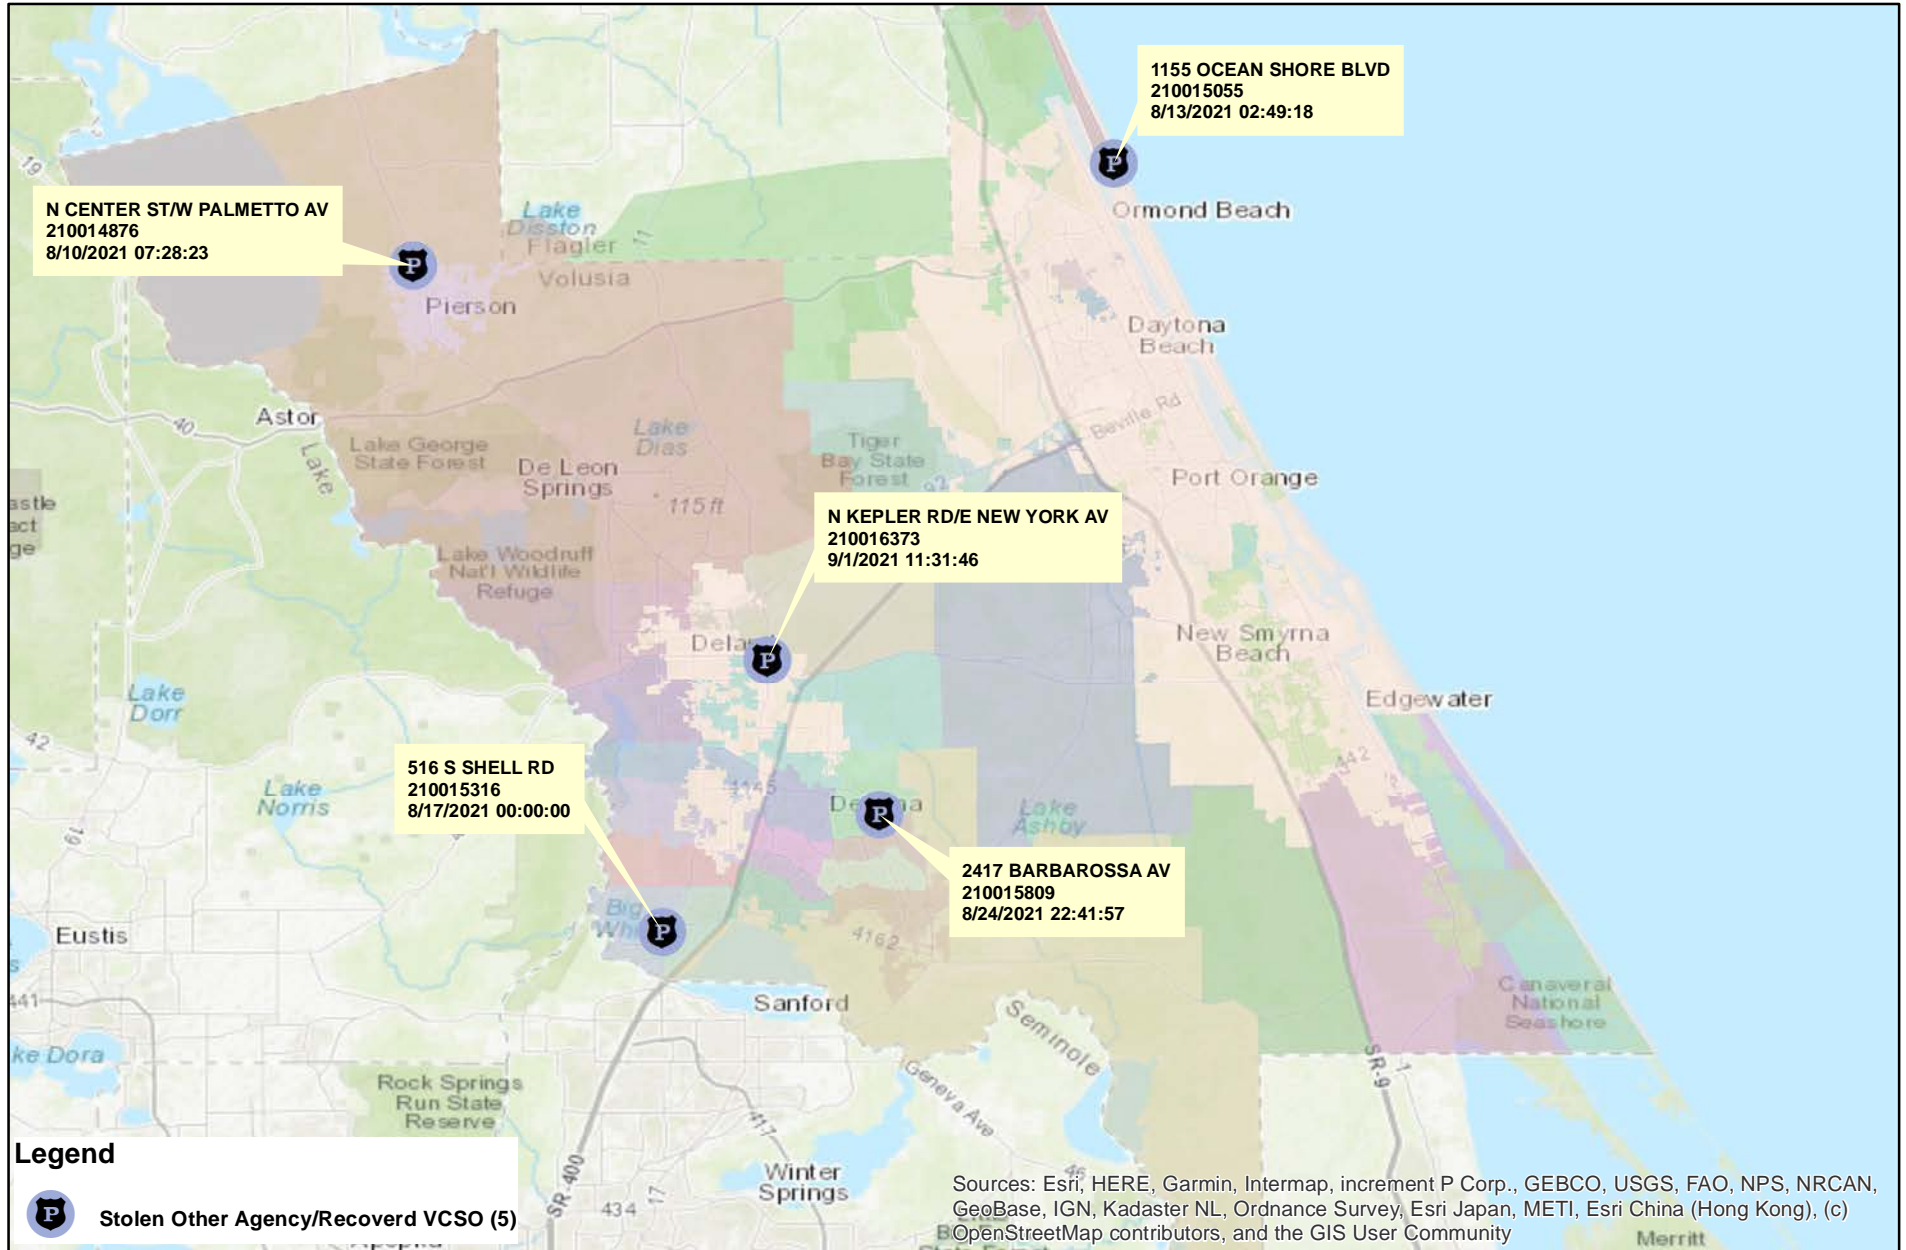

Agencywide Auto Recoveries 08/08/2021 thru 09/04/2021

Prepared by: VC Crime Center
Crime Intelligence Analyst
Volusia Sheriff's Office
Printed On: 9/7/2021

This is not a legal document.
Due to address incompatibilities, some incidents may not be represented and the information on this map should not be viewed as the legal representation of property boundaries, roads, facilities, etc.