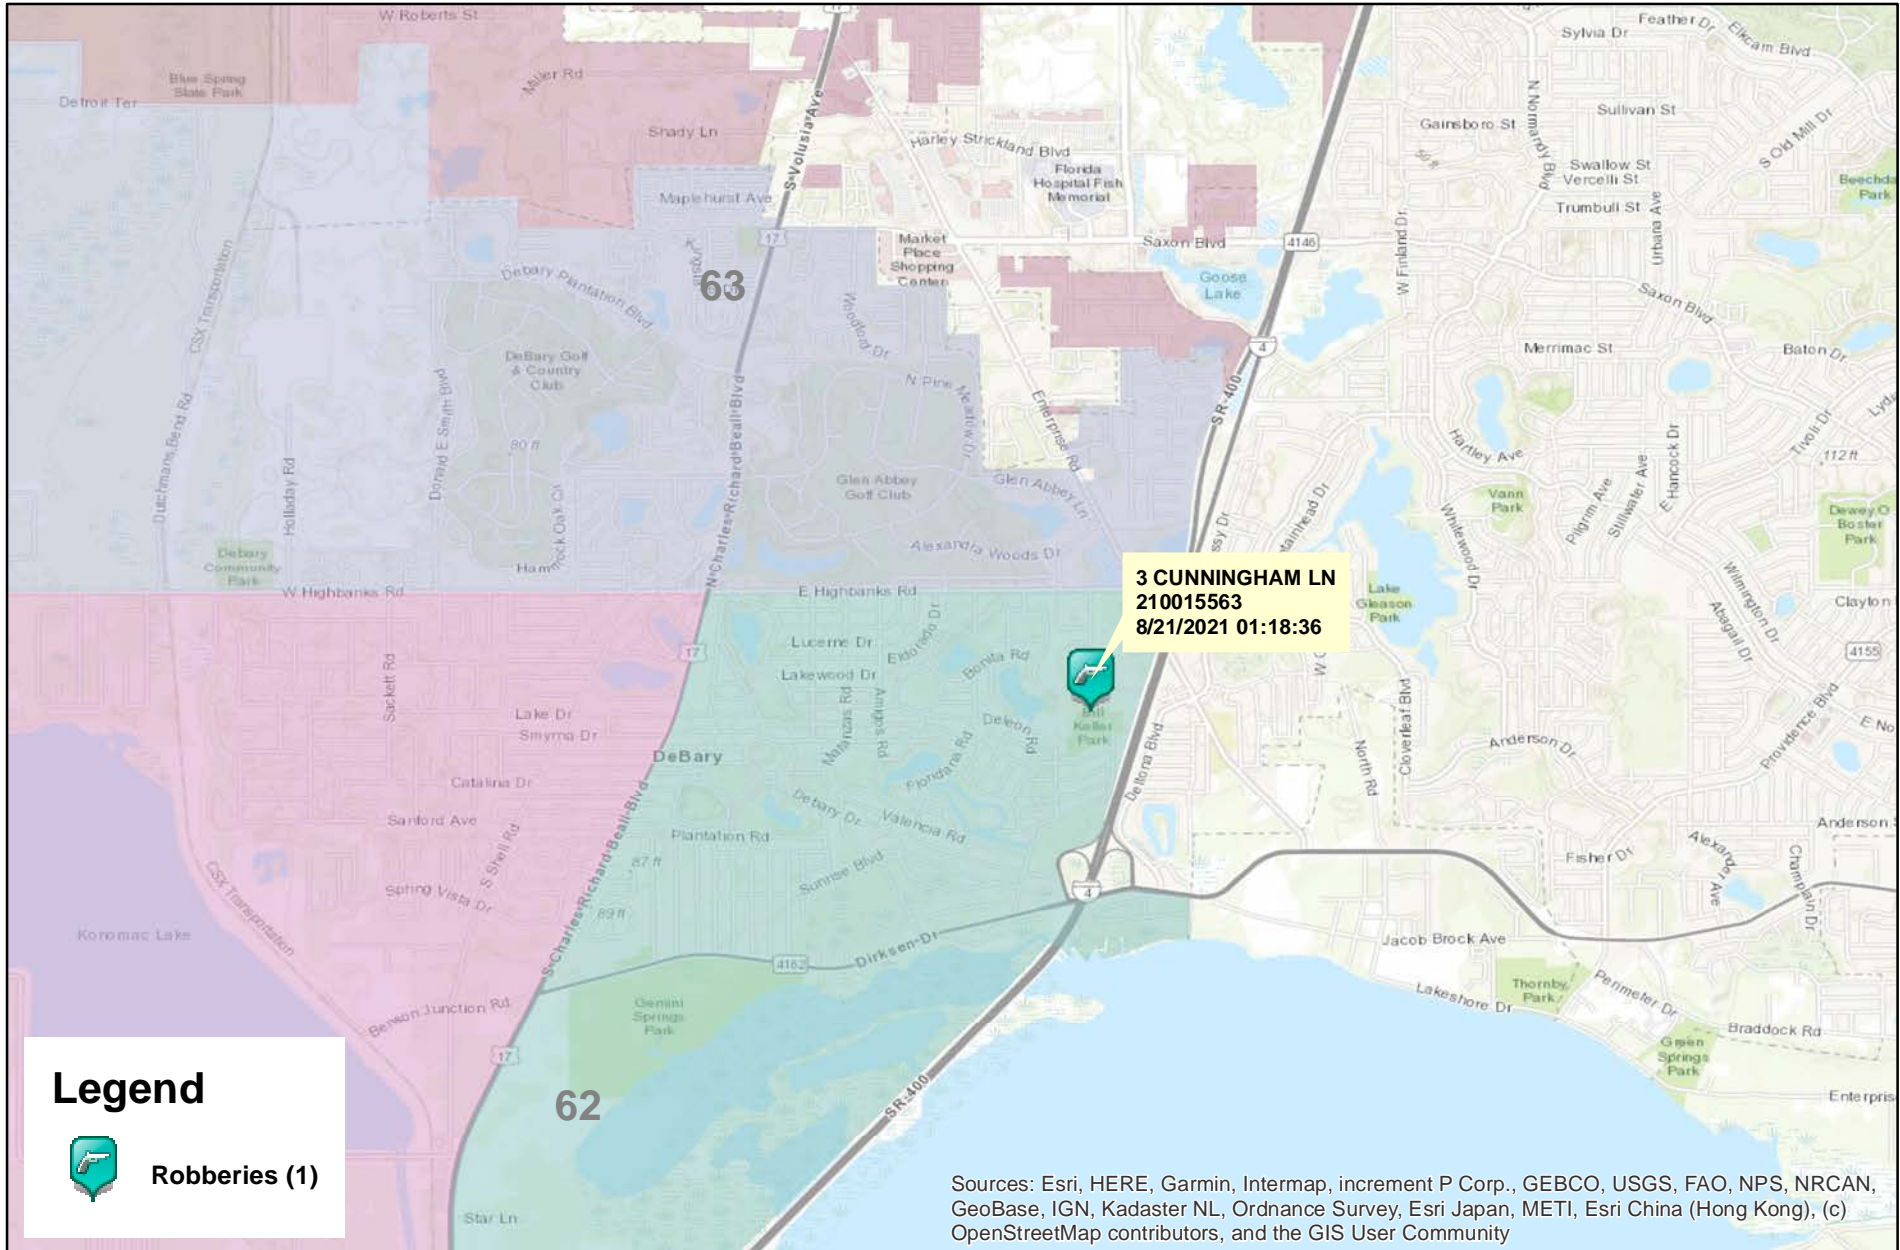

District 6 Robberies

08/08/2021 thru 09/04/2021

Prepared by: VC Crime Center
Crime Intelligence Analyst
Volusia Sheriff's Office
Printed On: 9/7/2021

0 0.5 1 Miles
* Map reflects total number of Incidents and not total number of victims

This is not a legal document. due to address incompatibilities, some incidents may not be represented and the information on this map should not be viewed as the legal representation of property boundaries, roads, facilities. etc.