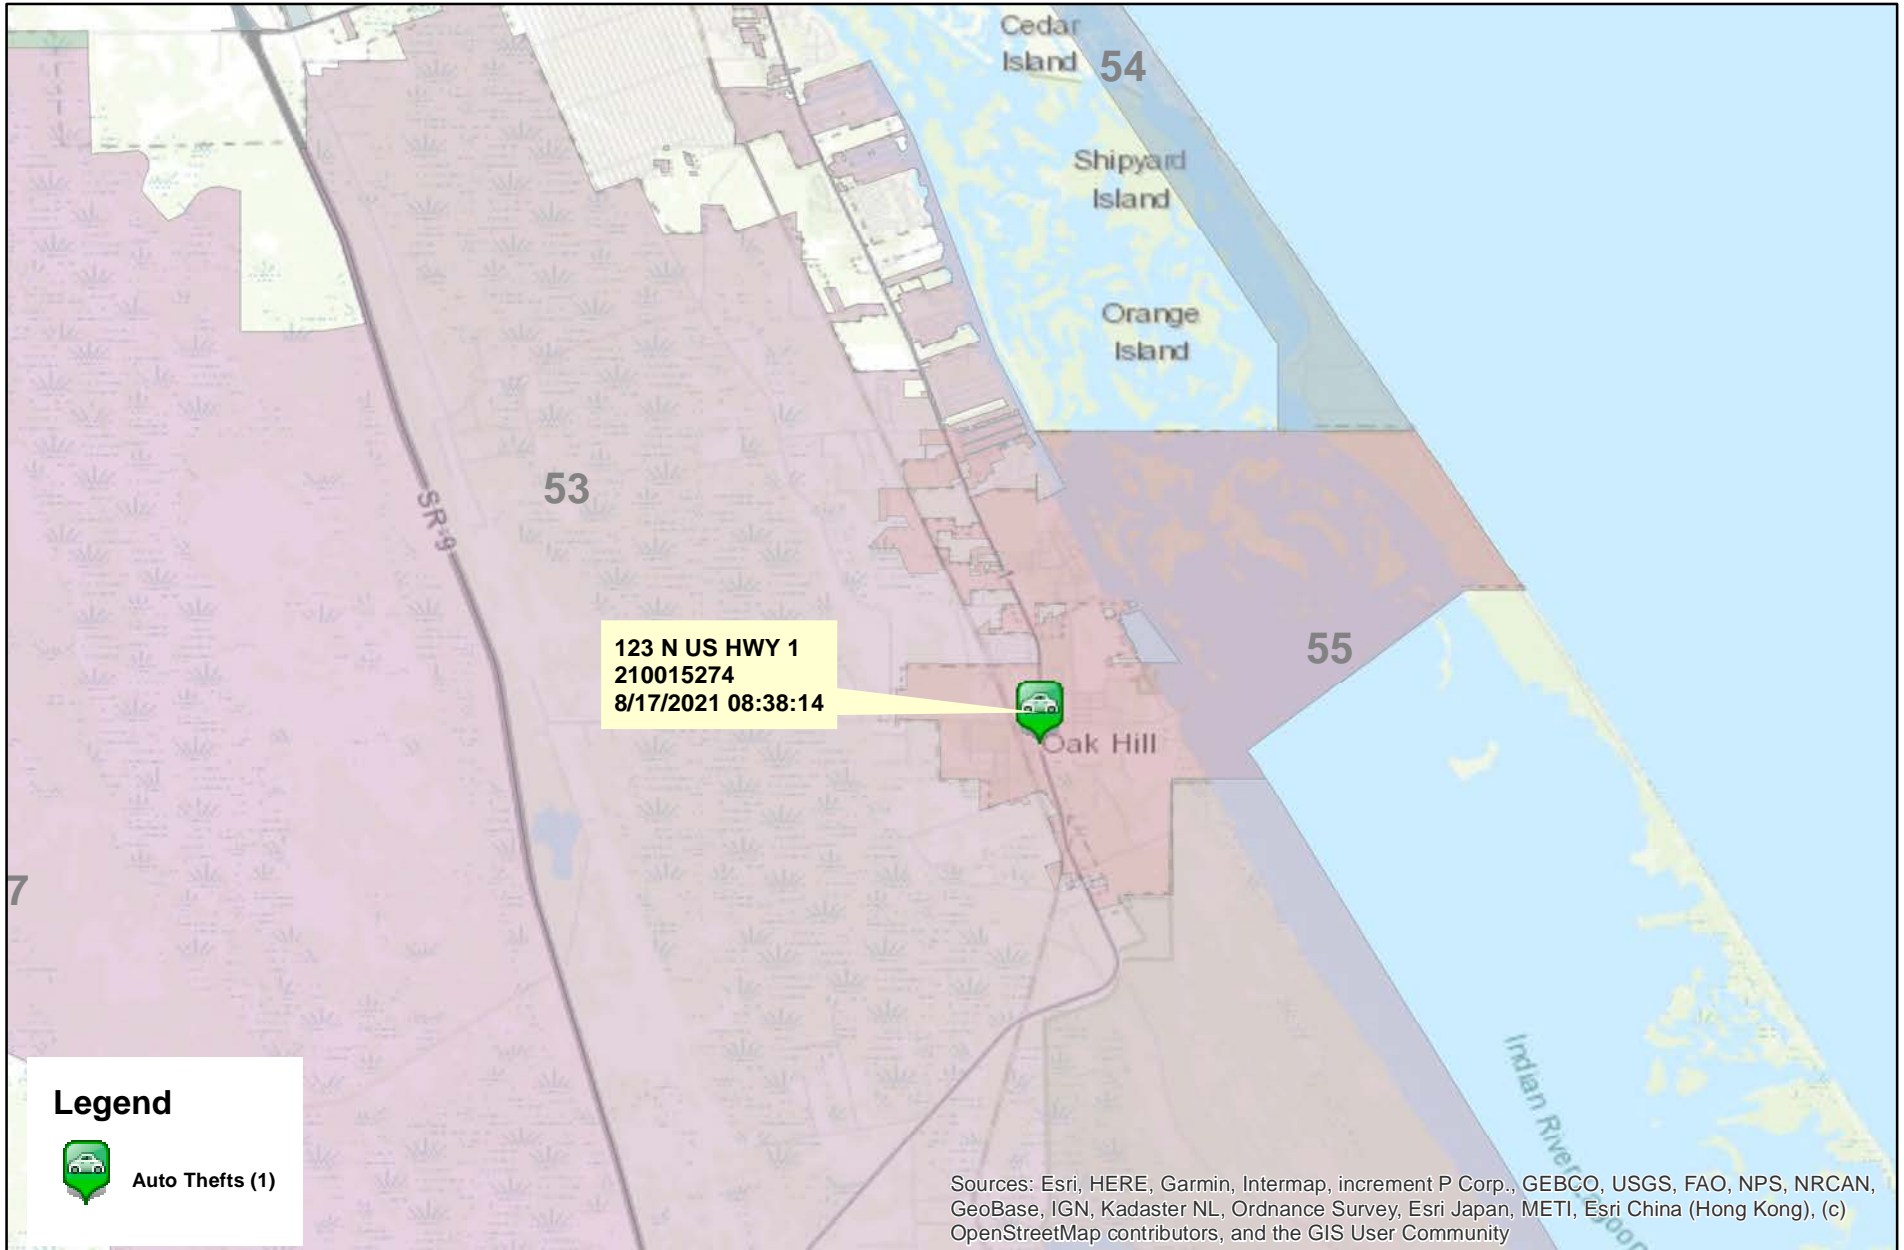

District 3 South Auto Thefts

08/08/2021 thru 09/04/2021

Prepared by: VC Crime Center
Crime Intelligence Analyst
Volusia Sheriff's Office
Printed On: 9/7/2021

0 0.5 1 2 3 Miles
* Map reflects total number of Incidents and not total number of victims

This is not a legal document. due to address incompatibilities, some incidents may not be represented and the information on this map should not be viewed as the legal representation of property boundaries, roads, facilities. etc.