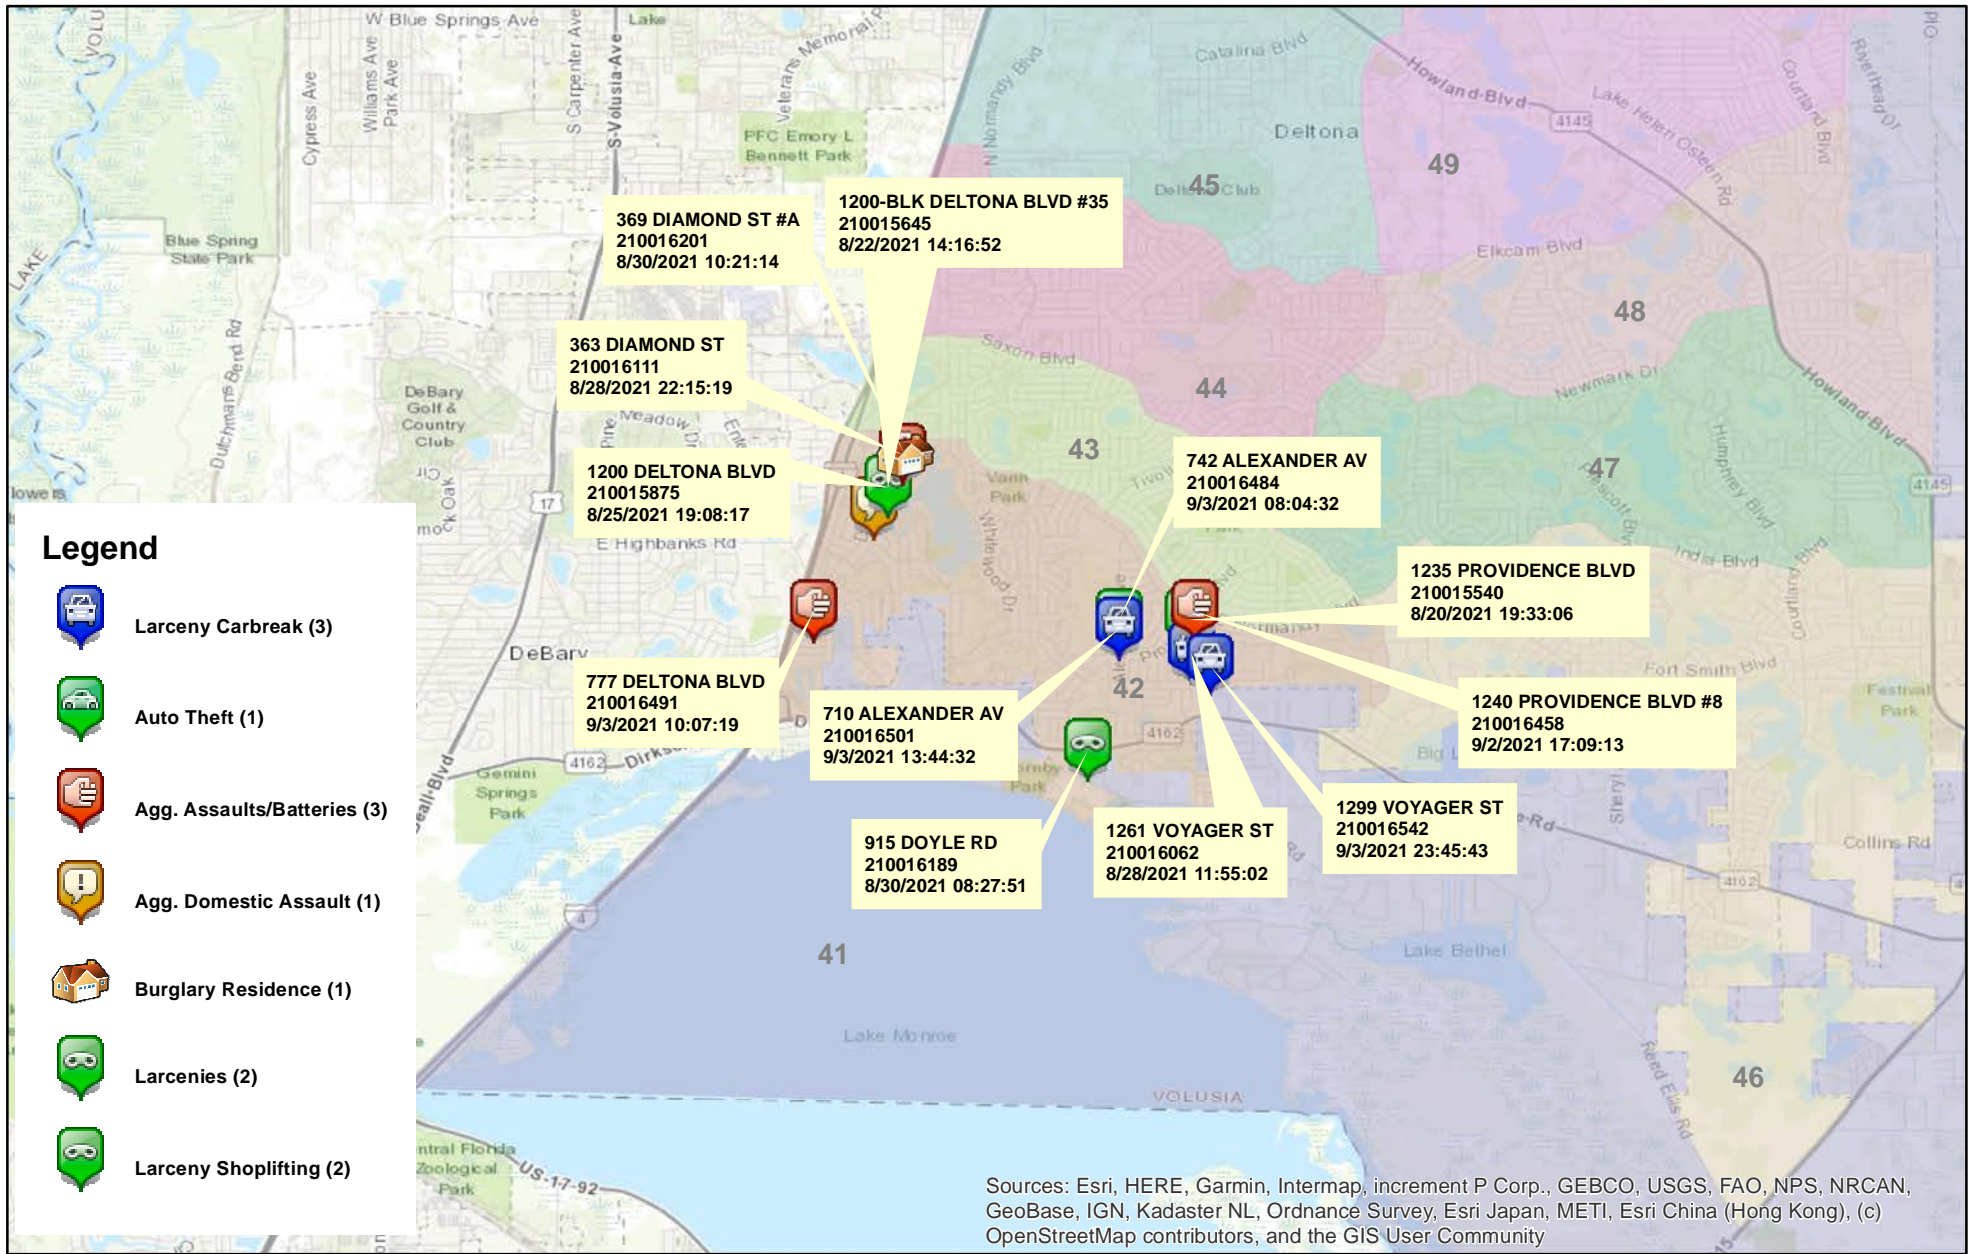

District 4 Hot Zone 42

08/08/2021 thru 09/04/2021

Prepared by: VC Crime Center
Crime Intelligence Analyst
Volusia Sheriff's Office
Printed On: 9/7/2021

0 0.5 1 2 3 Miles
* Map reflects total number of Incidents and not total number of victims

This is not a legal document. due to address incompatibilities, some incidents may not be represented and the information on this map should not be viewed as the legal representation of property boundaries, roads, facilities. etc.