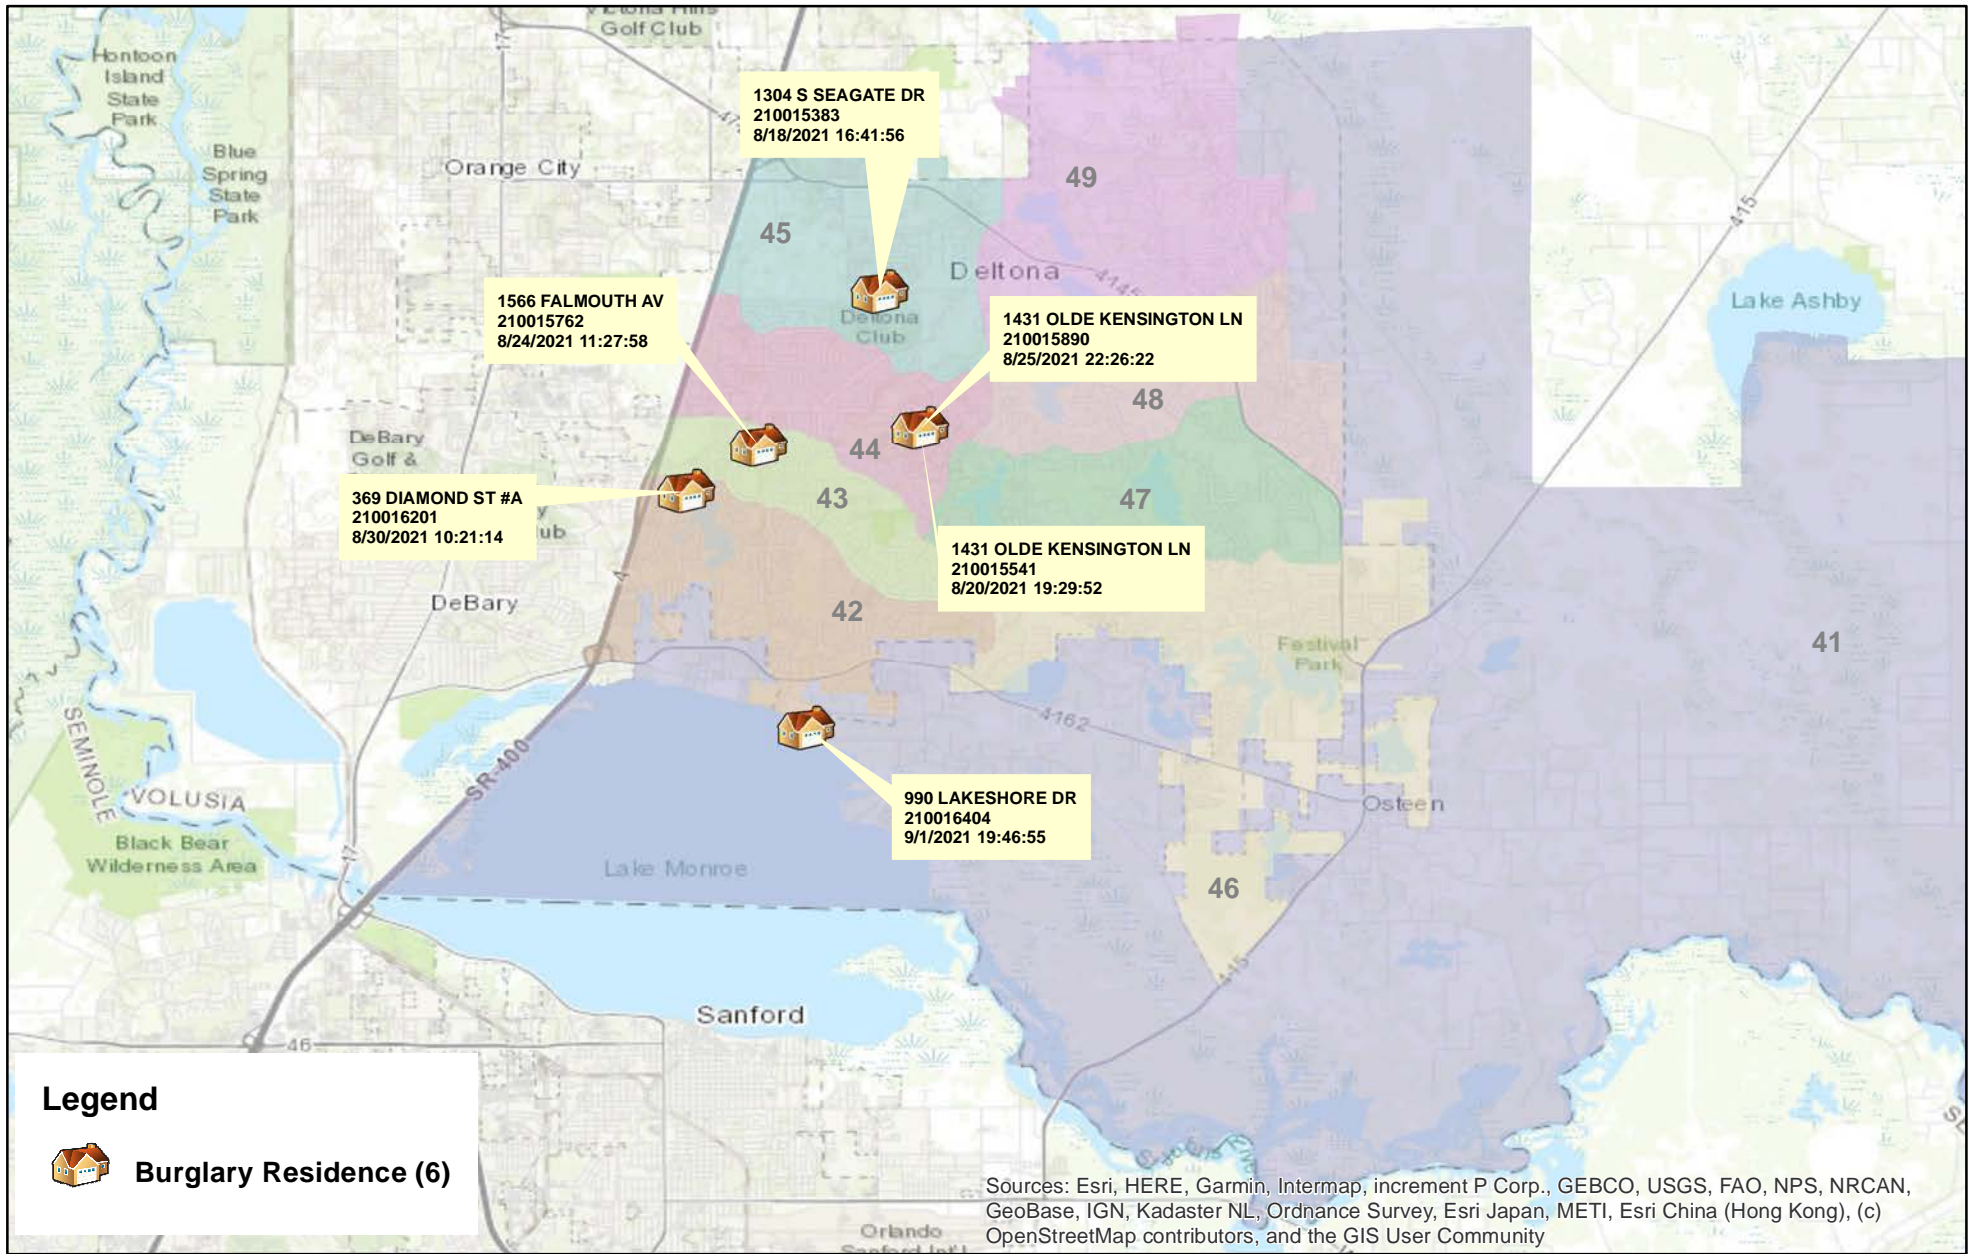

District 4 Burglaries

08/08/2021 thru 09/04/2021

Prepared by: VC Crime Center
Crime Intelligence Analyst
Volusia Sheriff's Office
Printed On: 9/7/2021

* Map reflects total number of Incidents and not total number of victims

This is not a legal document. due to address incompatibilities, some incidents may not be represented and the information on this map should not be viewed as the legal representation of property boundaries, roads, facilities. etc.