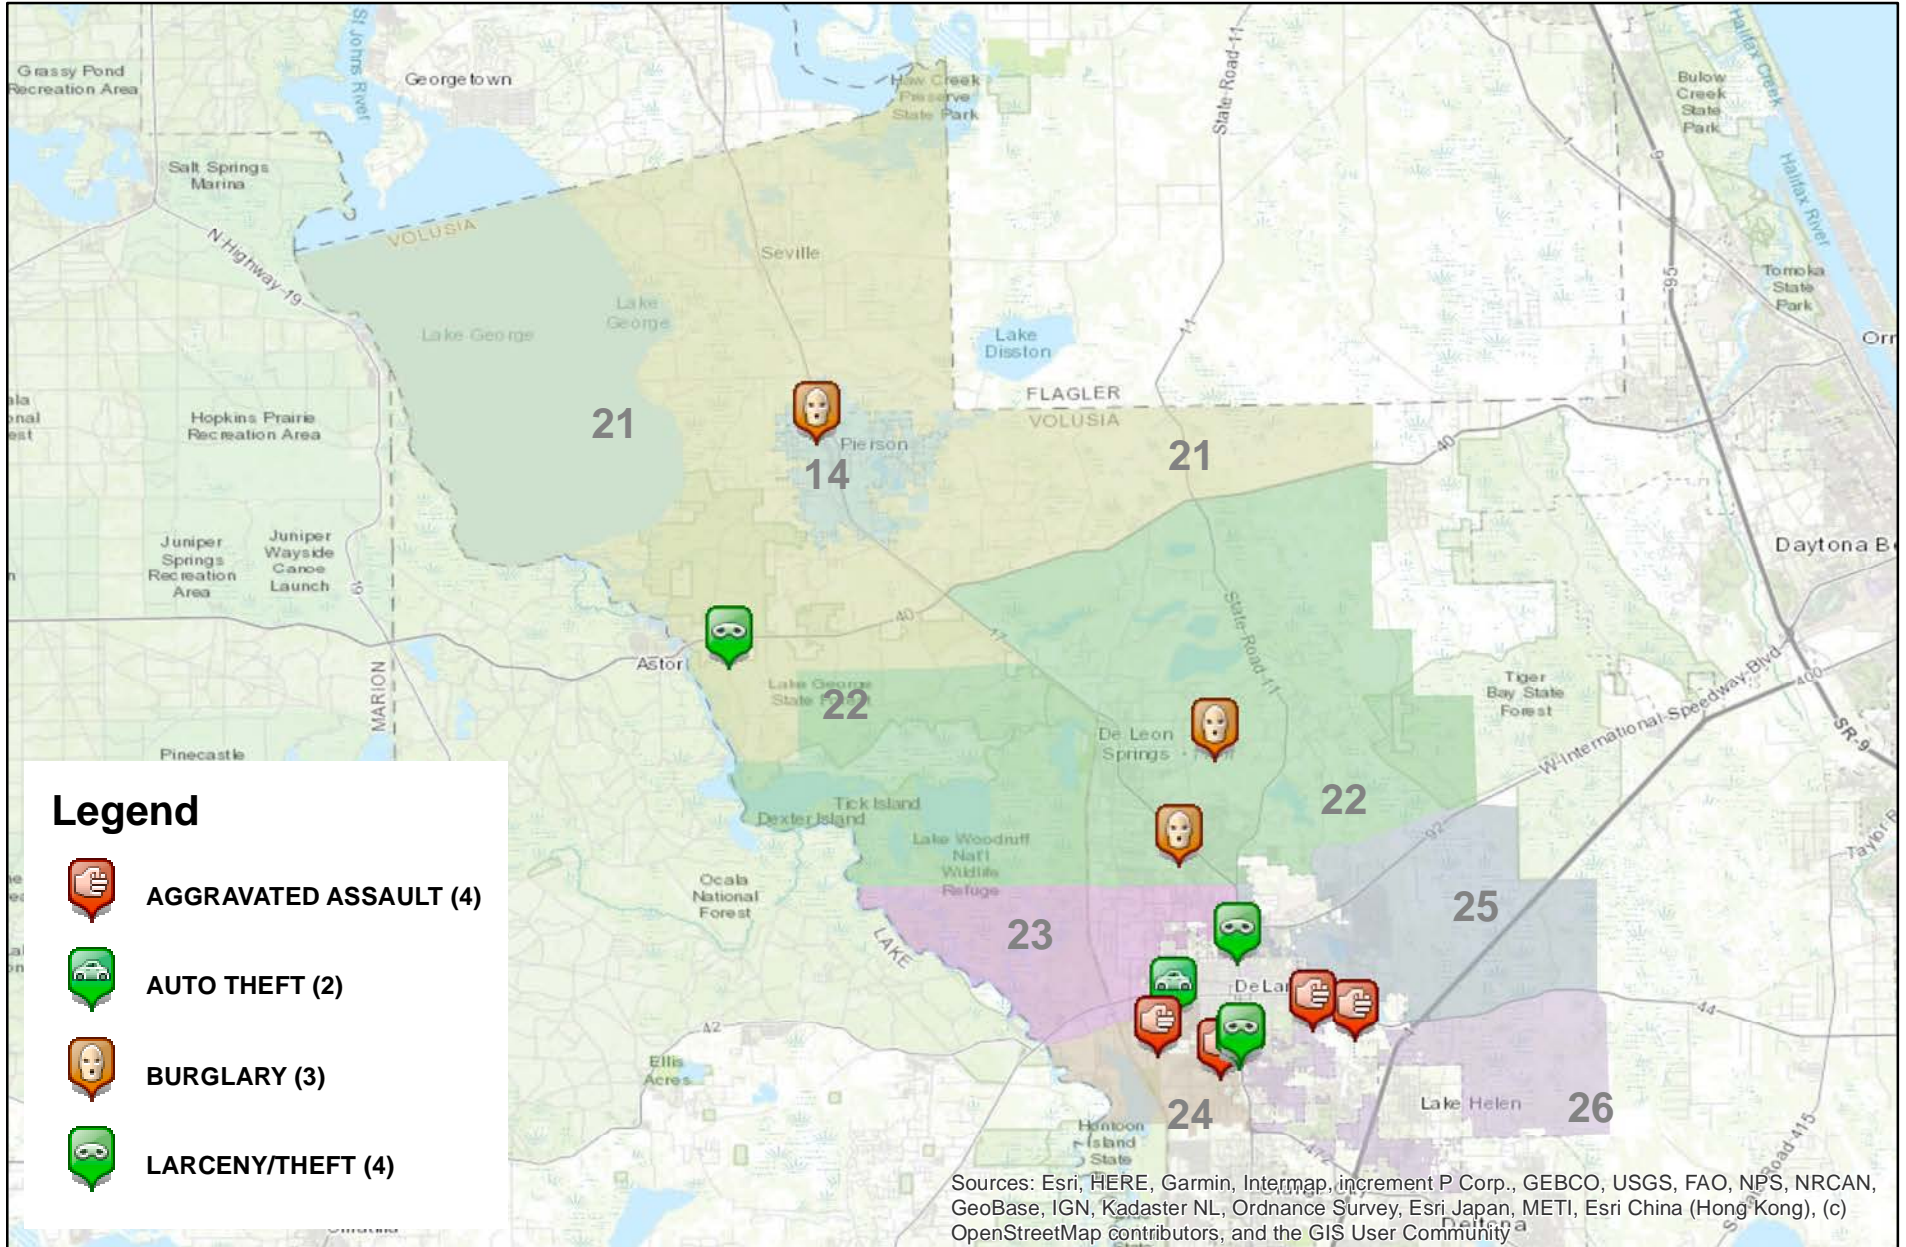

District 2 Part 1 Arrests by Location

08/08/2021 thru 09/04/2021

Prepared by: VC Crime Center
Crime Intelligence Analyst
Volusia Sheriff's Office
Printed On: 9/7/2021

0 1 2 4 6 8 10 Miles
* Map reflects total number of Incidents and not total number of victims

This is not a legal document. due to address incompatibilities, some incidents may not be represented and the information on this map should not be viewed as the legal representation of property boundaries, roads, facilities. etc.