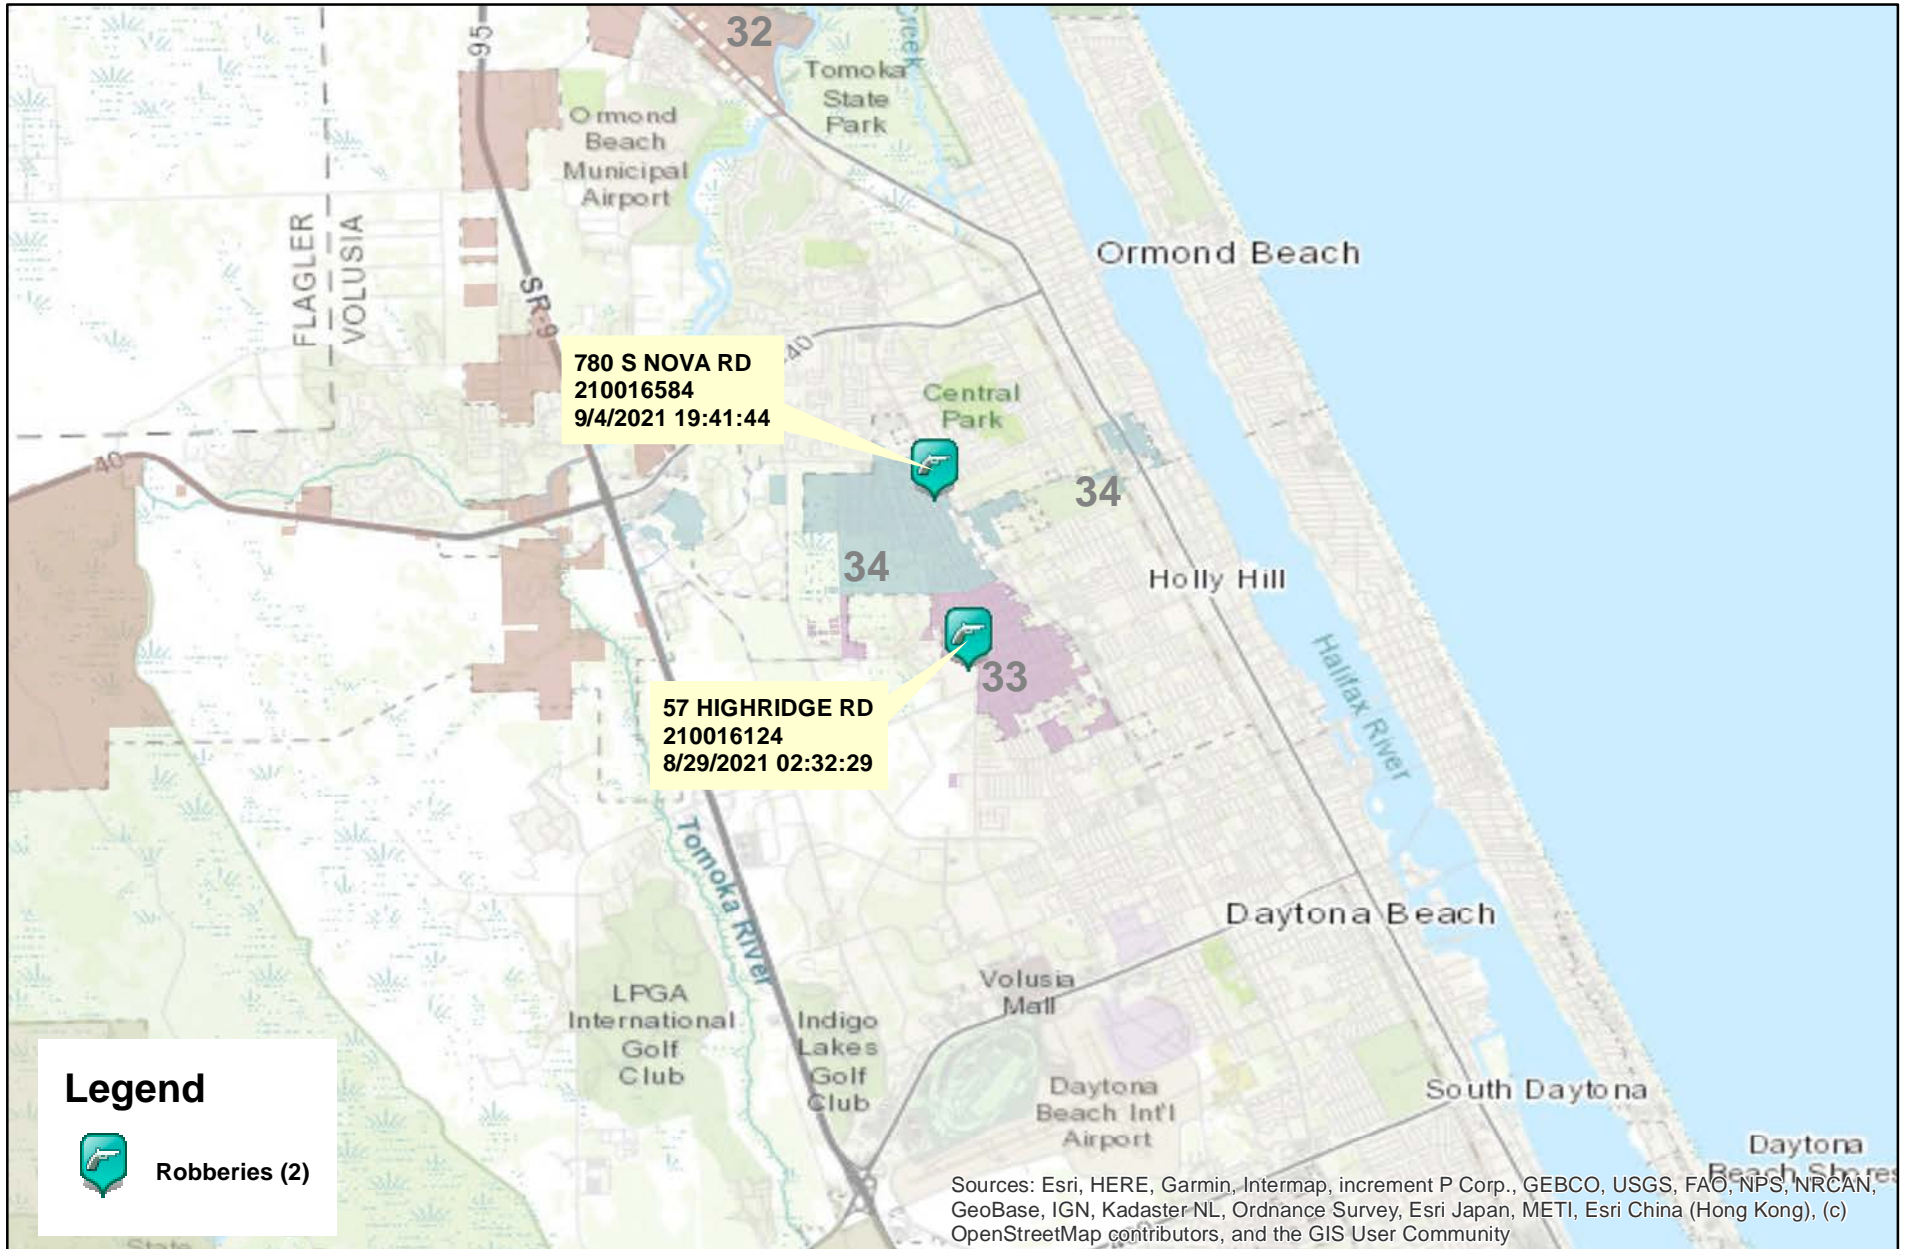

District 3 North Robberies

08/08/2021 thru 09/04/2021

Prepared by: VC Crime Center
Crime Intelligence Analyst
Volusia Sheriff's Office
Printed On: 9/7/2021

0 0.5 1 2 3 Miles
* Map reflects total number of Incidents and not total number of victims

This is not a legal document. due to address incompatibilities, some incidents may not be represented and the information on this map should not be viewed as the legal representation of property boundaries, roads, facilities. etc.