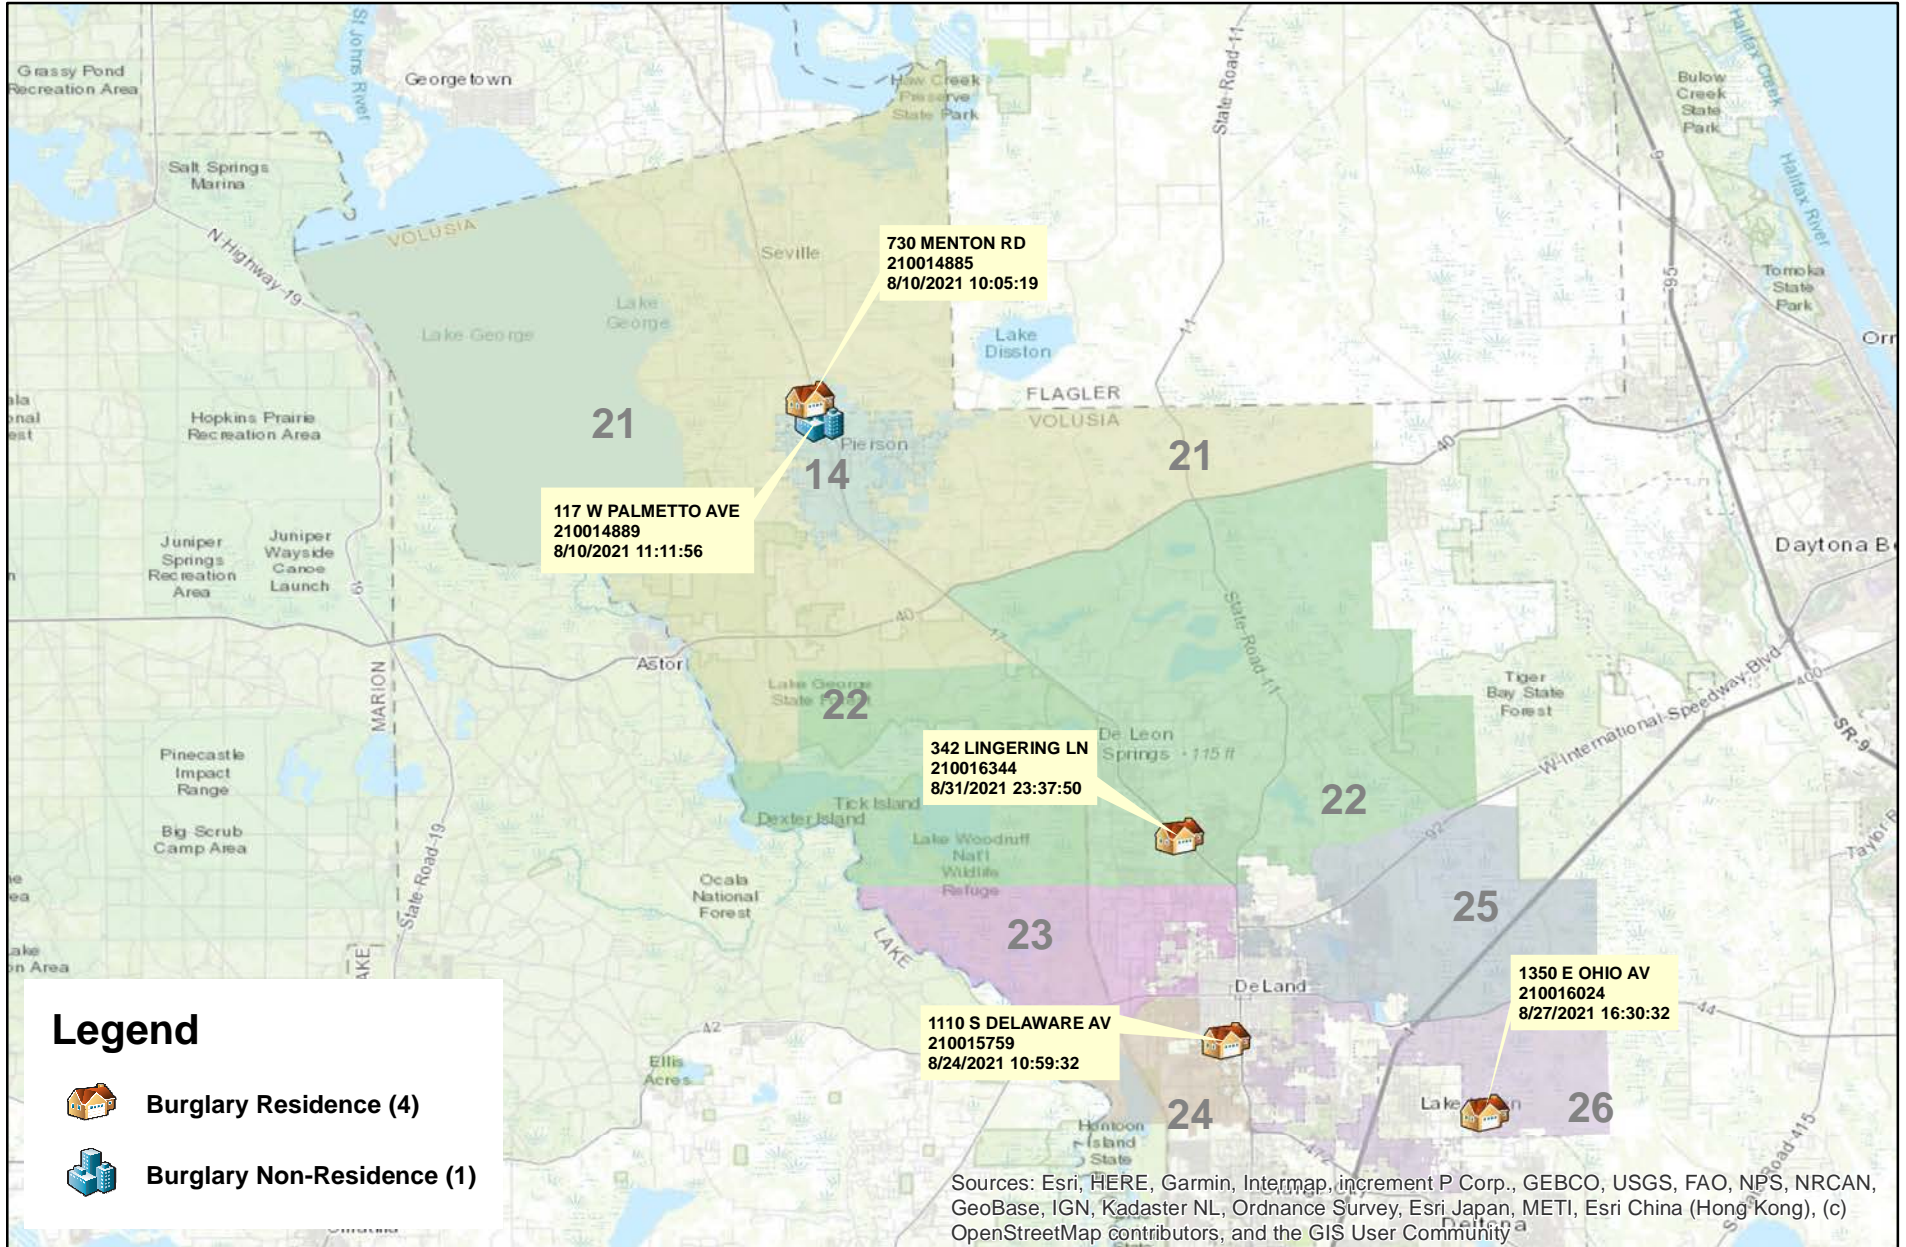

District 2 Burglaries

08/08/2021 thru 09/04/2021

Prepared by: VC Crime Center
Crime Intelligence Analyst
Volusia Sheriff's Office
Printed On: 9/7/2021

0 1 2 4 6 8 10 Miles
* Map reflects total number of Incidents and not total number of victims

This is not a legal document. due to address incompatibilities, some incidents may not be represented and the information on this map should not be viewed as the legal representation of property boundaries, roads, facilities. etc.