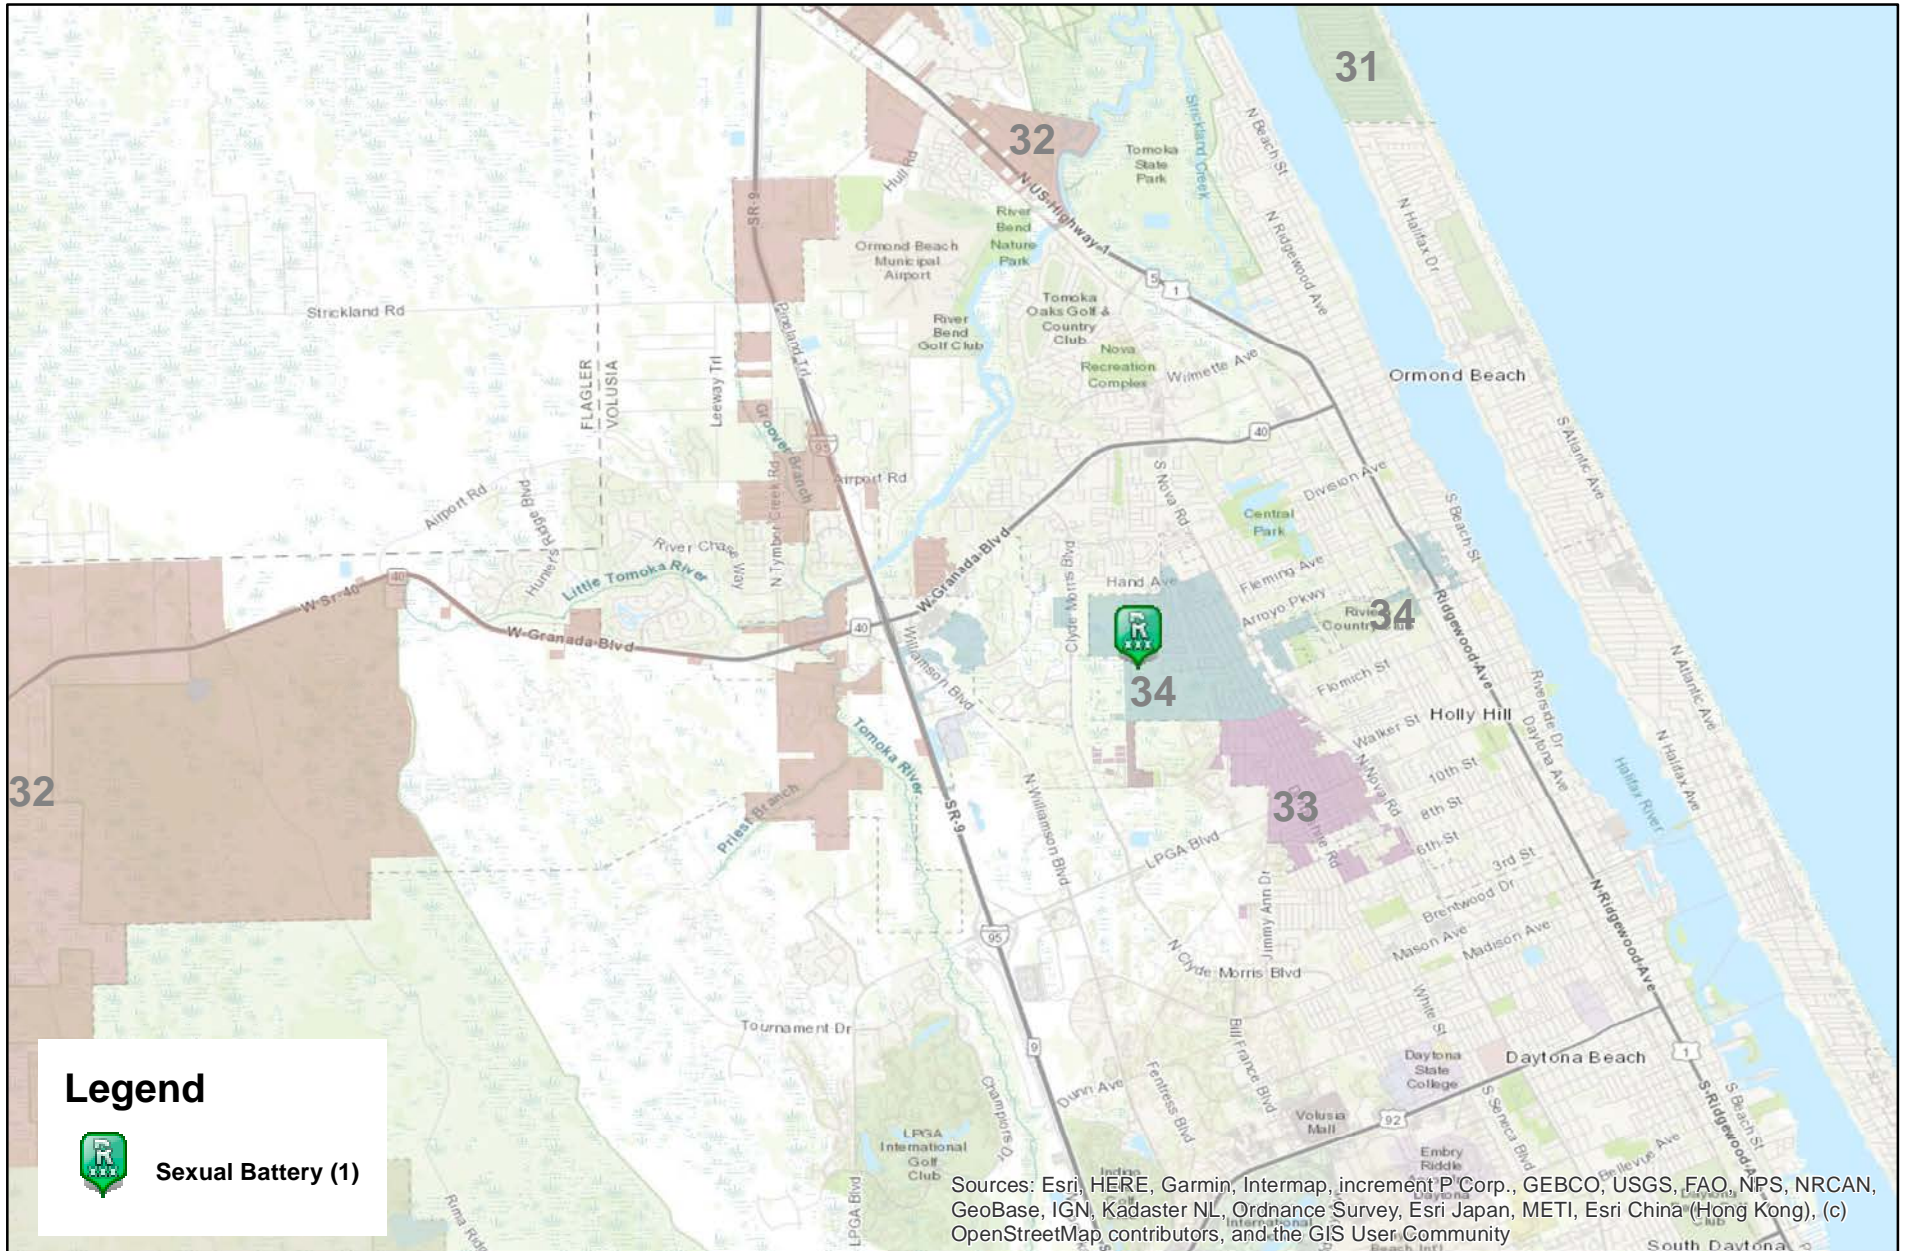

District 3 North Sexual Batteries

08/08/2021 thru 09/04/2021

Prepared by: VC Crime Center
Crime Intelligence Analyst
Volusia Sheriff's Office
Printed On: 9/7/2021

0 0.5 1 2 3 Miles
* Map reflects total number of Incidents and not total number of victims

This is not a legal document. due to address incompatibilities, some incidents may not be represented and the information on this map should not be viewed as the legal representation of property boundaries, roads, facilities. etc.