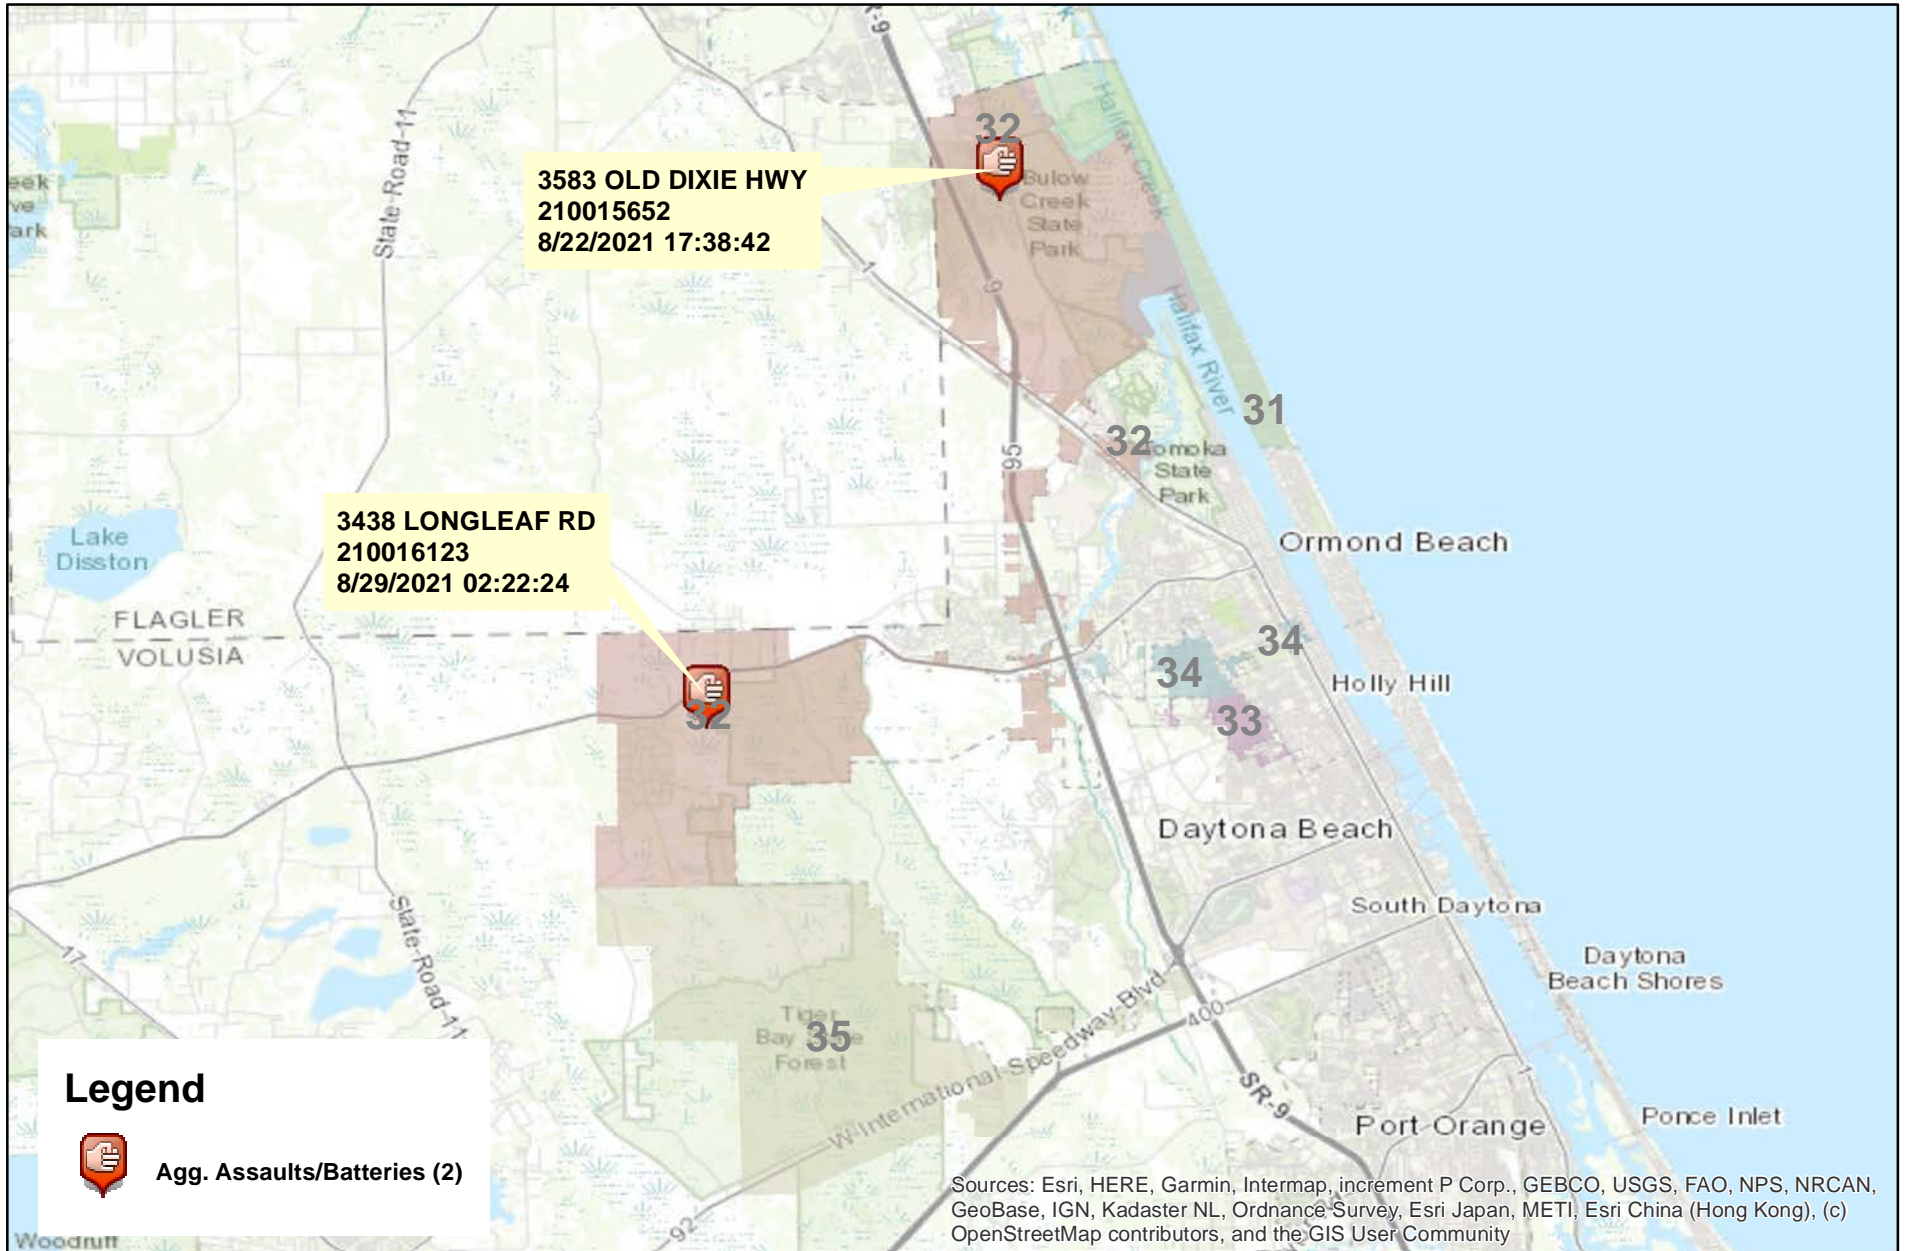

District 3 North Aggravated Assaults and Batteries

08/08/2021 thru 09/04/2021

Prepared by: VC Crime Center
Crime Intelligence Analyst
Volusia Sheriff's Office
Printed On: 9/7/2021

0 0.51 2 3 4 5 Miles
* Map reflects total number of incidents and not total number of victims

This is not a legal document. due to address incompatibilities, some incidents may not be represented and the information on this map should not be viewed as the legal representation of property boundaries, roads, facilities. etc.