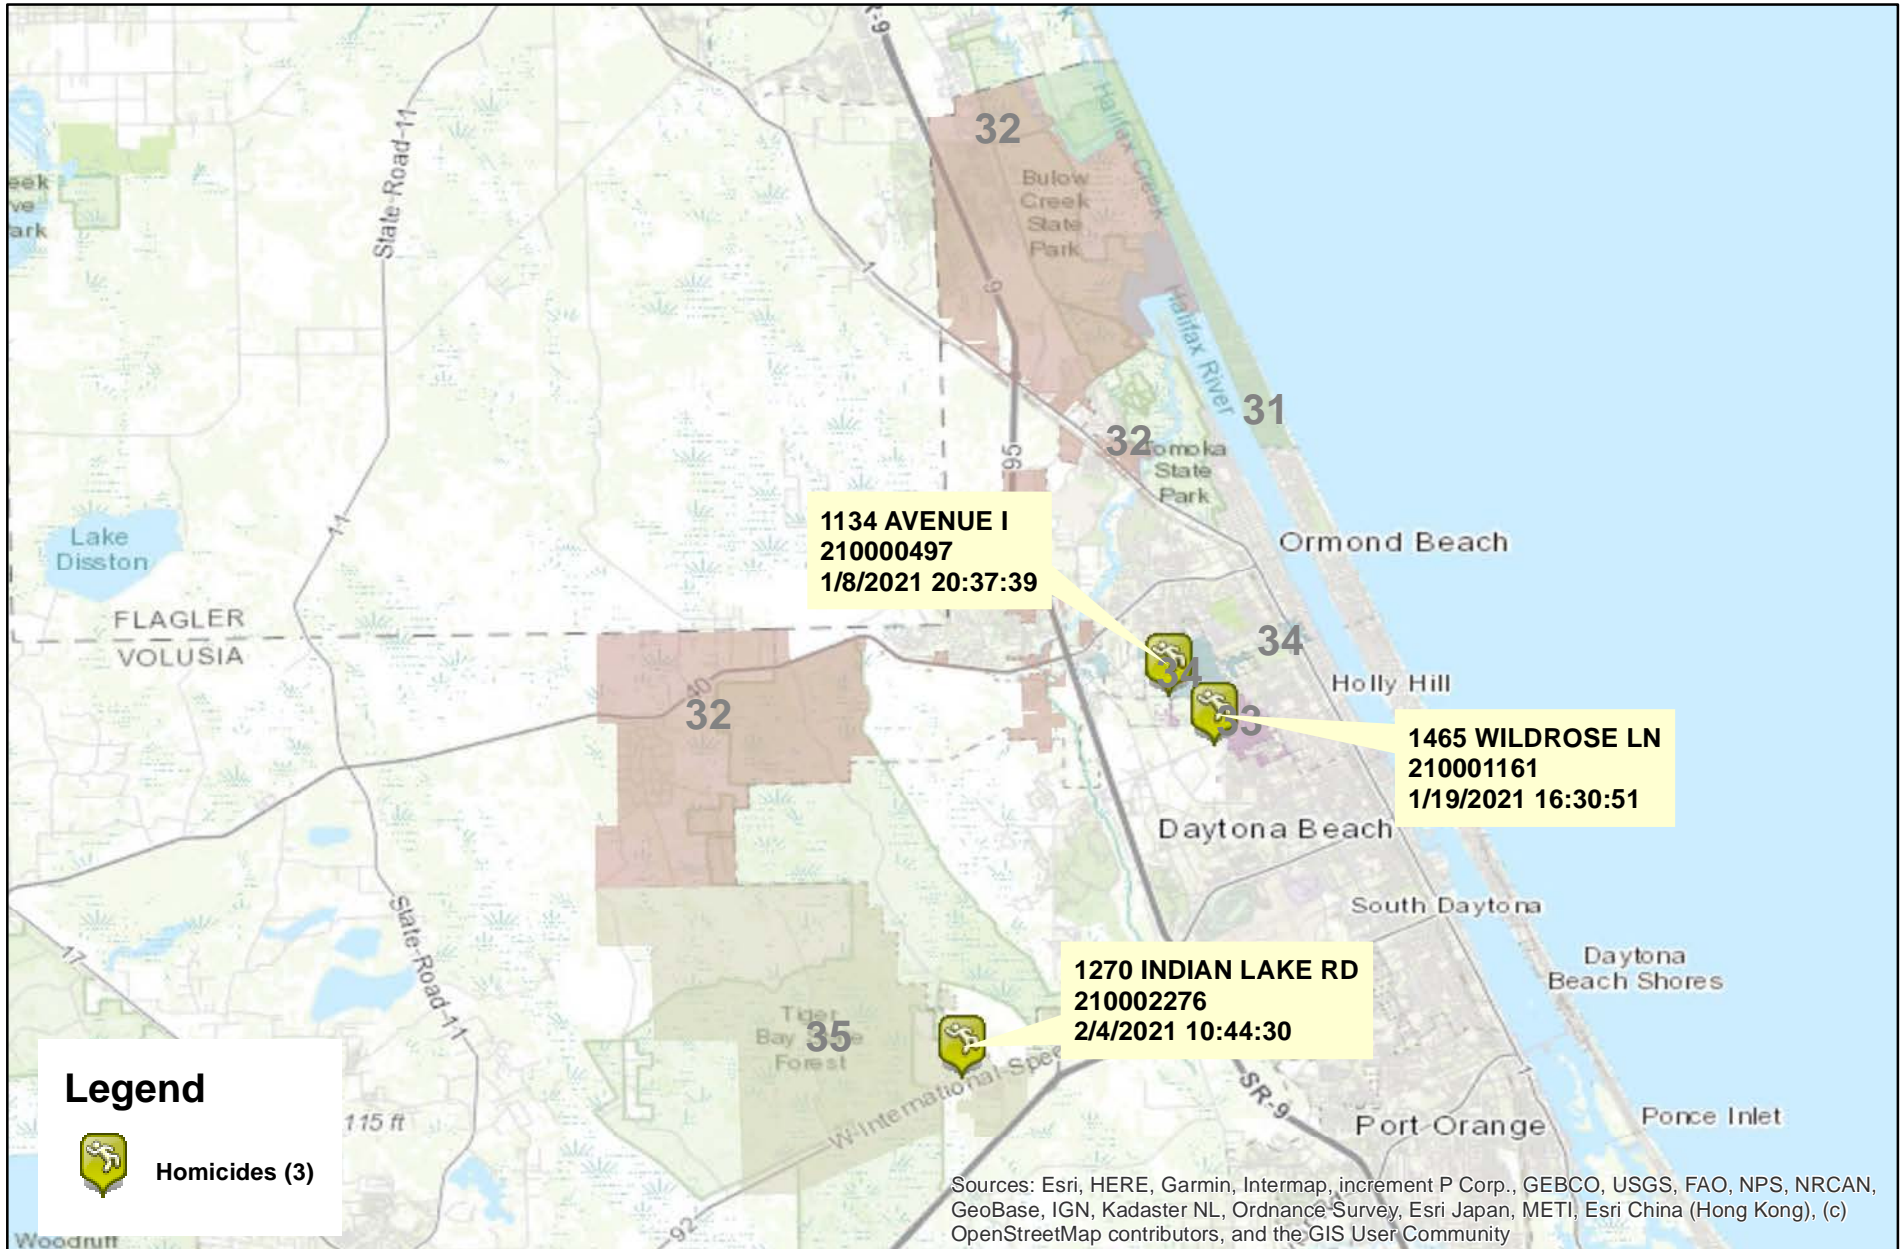

District 3 North Homicides 01/01/2021 thru 09/04/2021

Legend

Homicides (3)

Sources: Esri, HERE, Garmin, Intermap, increment P Corp., GEBCO, USGS, FAO, NPS, NRCAN, GeoBase, IGN, Kadaster NL, Ordnance Survey, Esri Japan, METI, Esri China (Hong Kong), (c) OpenStreetMap contributors, and the GIS User Community

Prepared by: VC Crime Center
Crime Intelligence Analyst
Volusia Sheriff's Office
Printed On: 9/7/2021

* Map reflects total number of Incidents and not total number of victims

This is not a legal document. due to address incompatibilities, some incidents may not be represented and the information on this map should not be viewed as the legal representation of property boundaries, roads, facilities. etc.