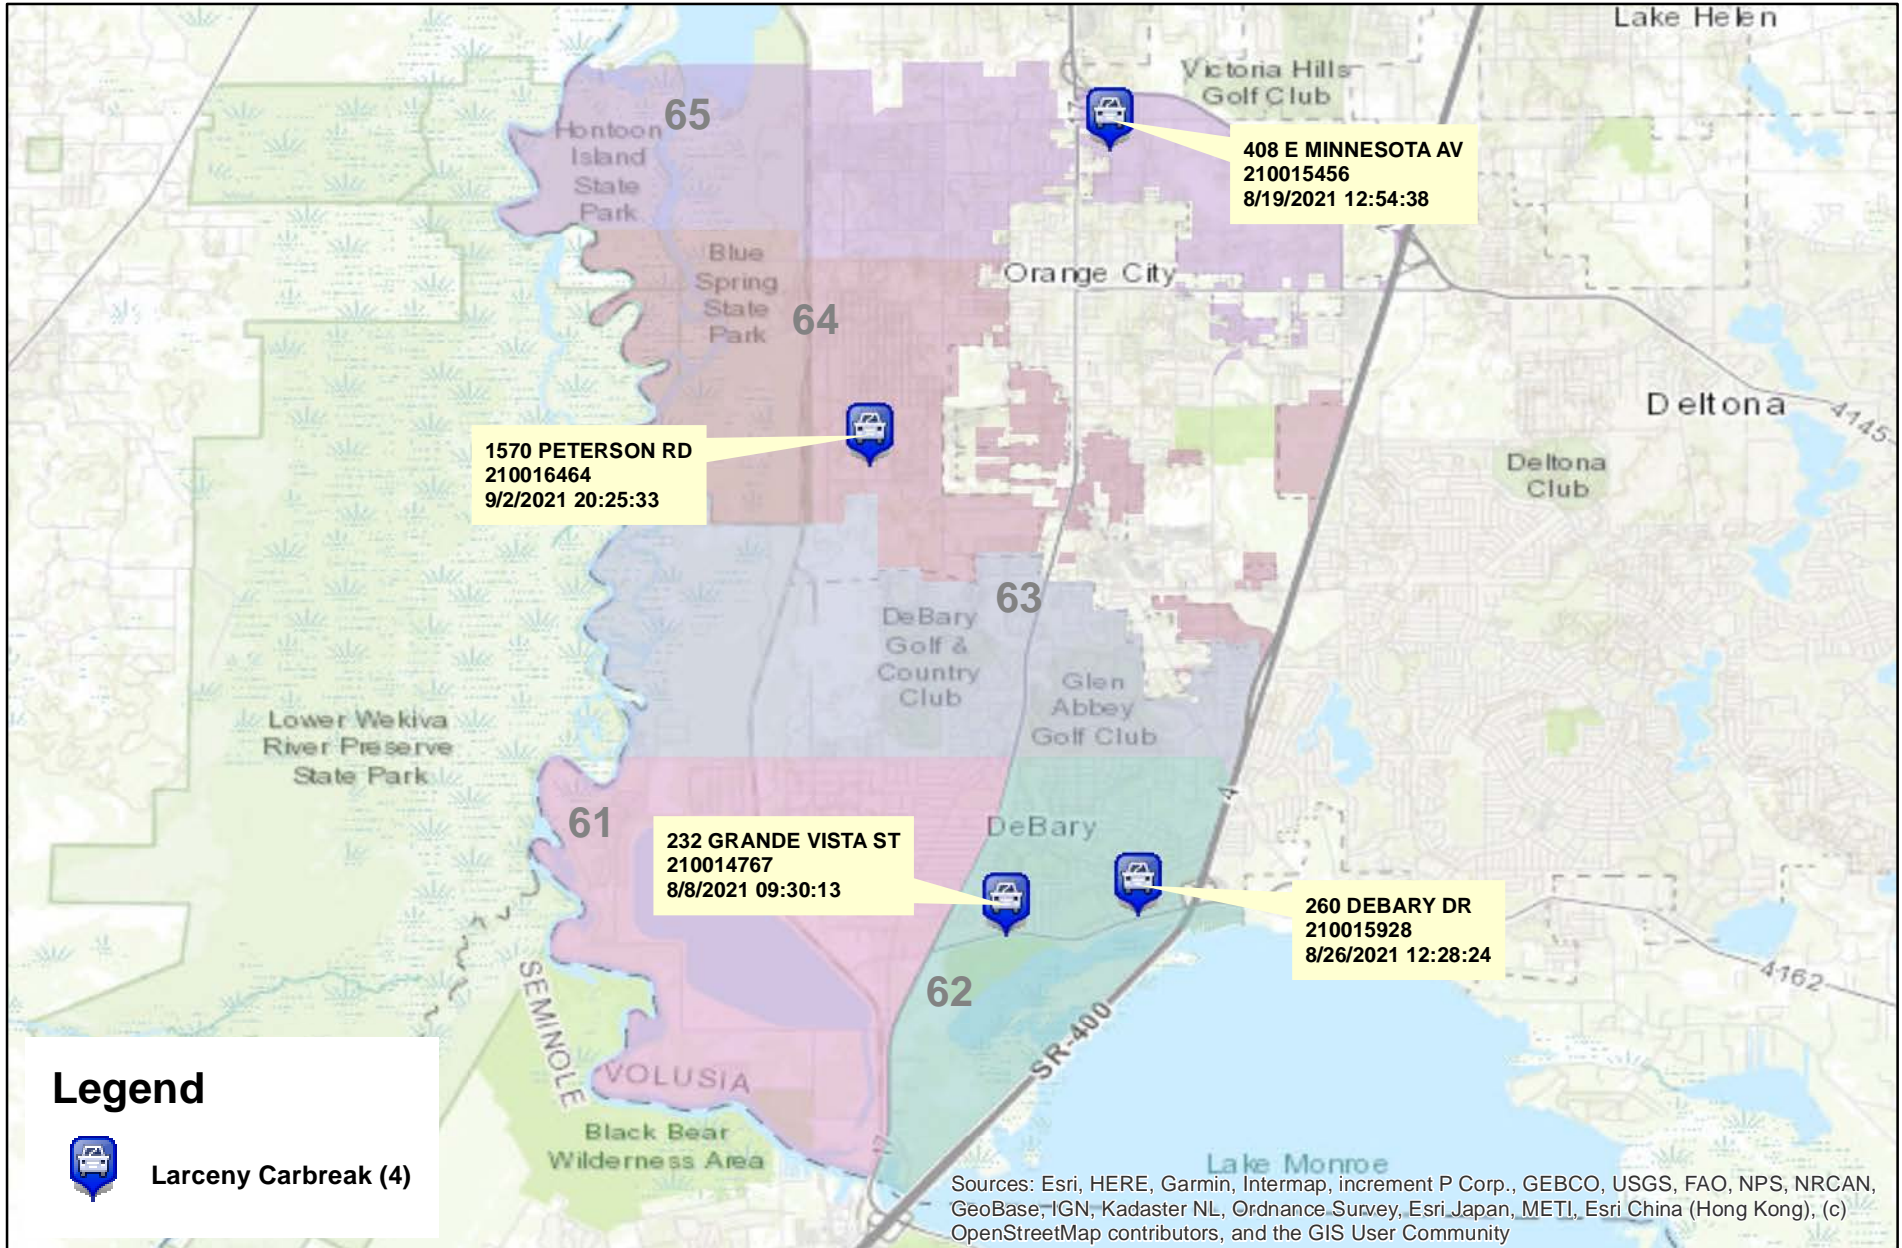

District 6 Larceny Carbreaks

08/08/2021 thru 09/04/2021

Prepared by: VC Crime Center
Crime Intelligence Analyst
Volusia Sheriff's Office
Printed On: 9/7/2021