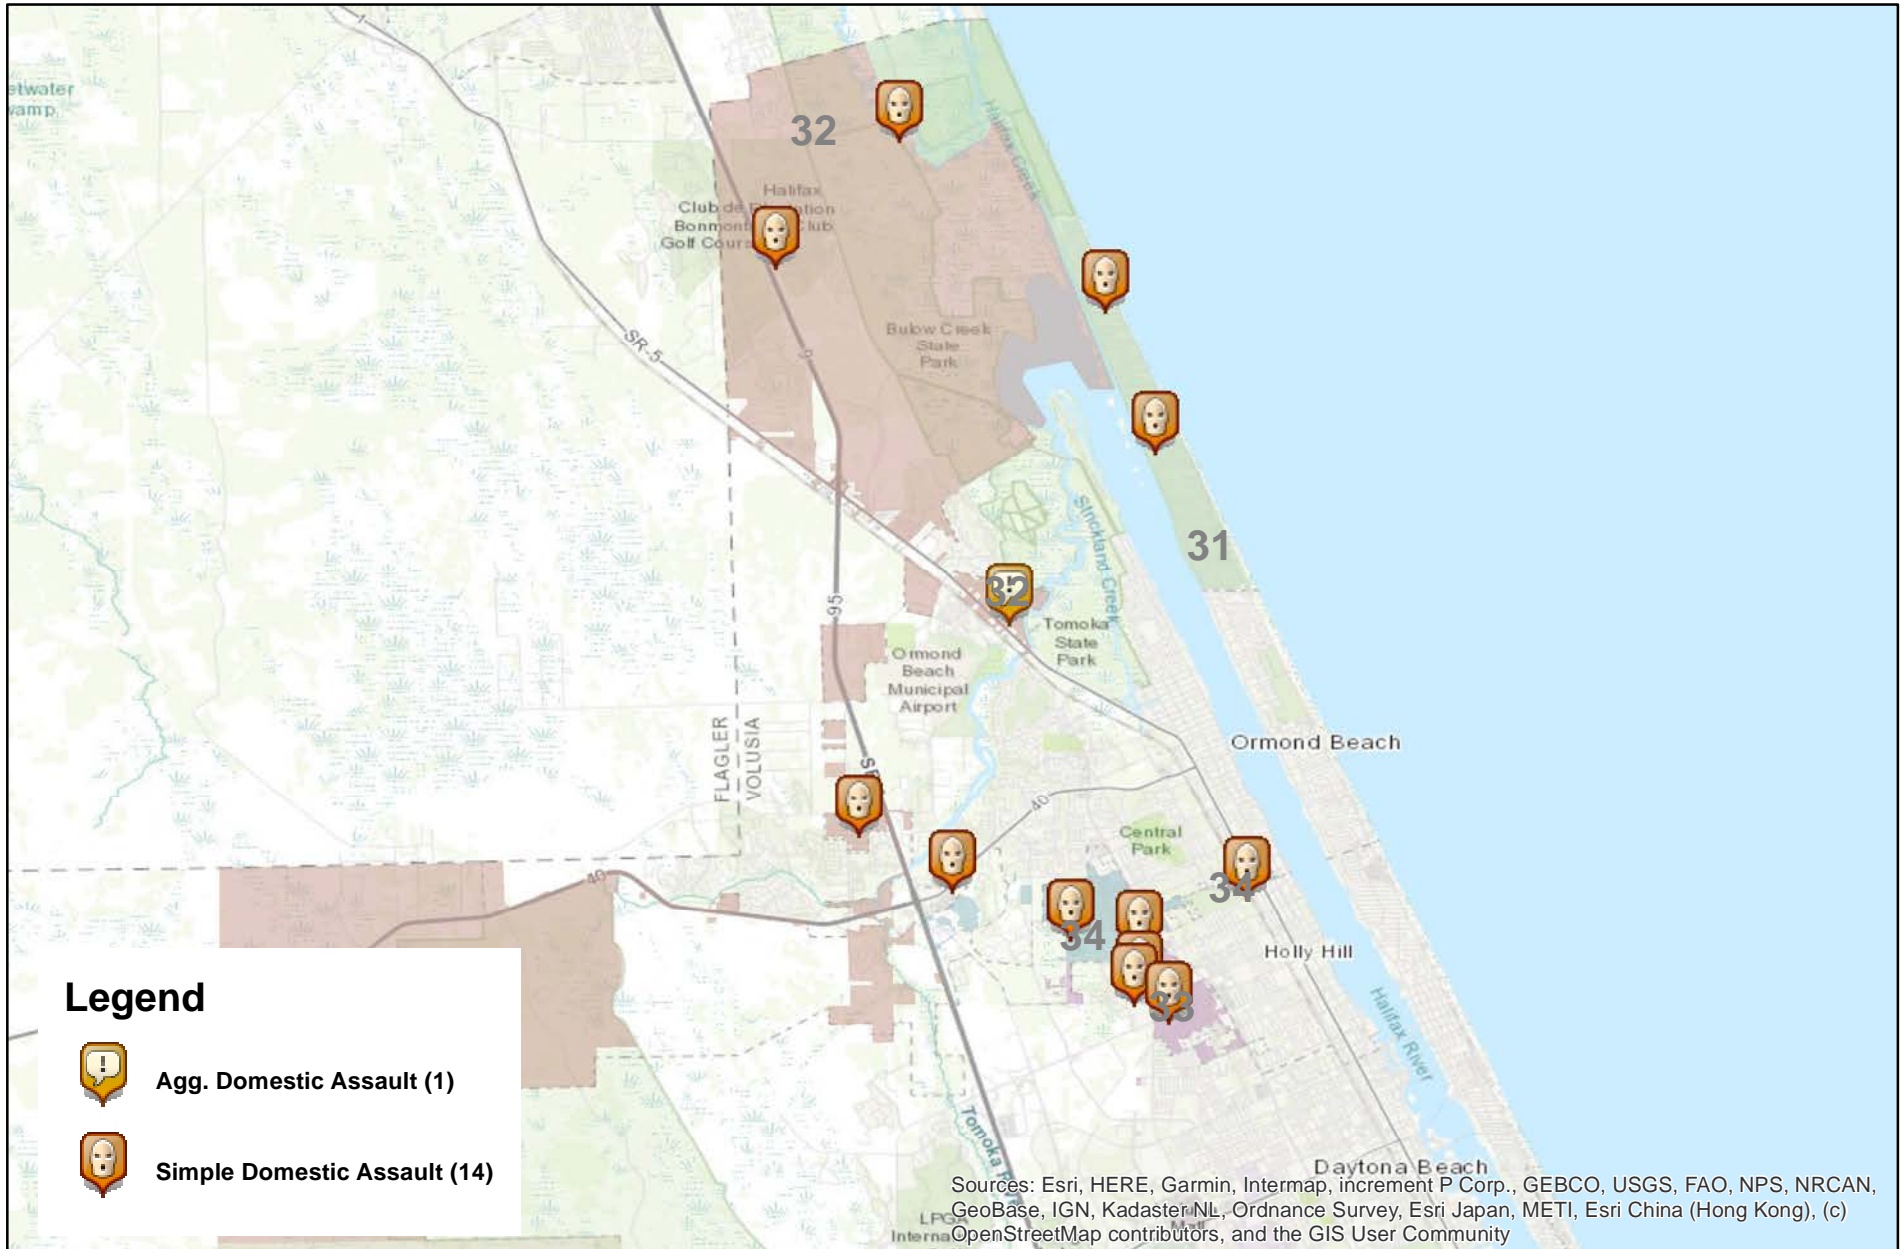

District 3 North Domestic Assaults and Batteries

08/08/2021 thru 09/04/2021

Prepared by: VC Crime Center
Crime Intelligence Analyst
Volusia Sheriff's Office
Printed On: 9/7/2021

0 0.5 1 2 3 4 5 Miles
* Map reflects total number of Incidents and not total number of victims

This is not a legal document. due to address incompatibilities, some incidents may not be represented and the information on this map should not be viewed as the legal representation of property boundaries, roads, facilities. etc.