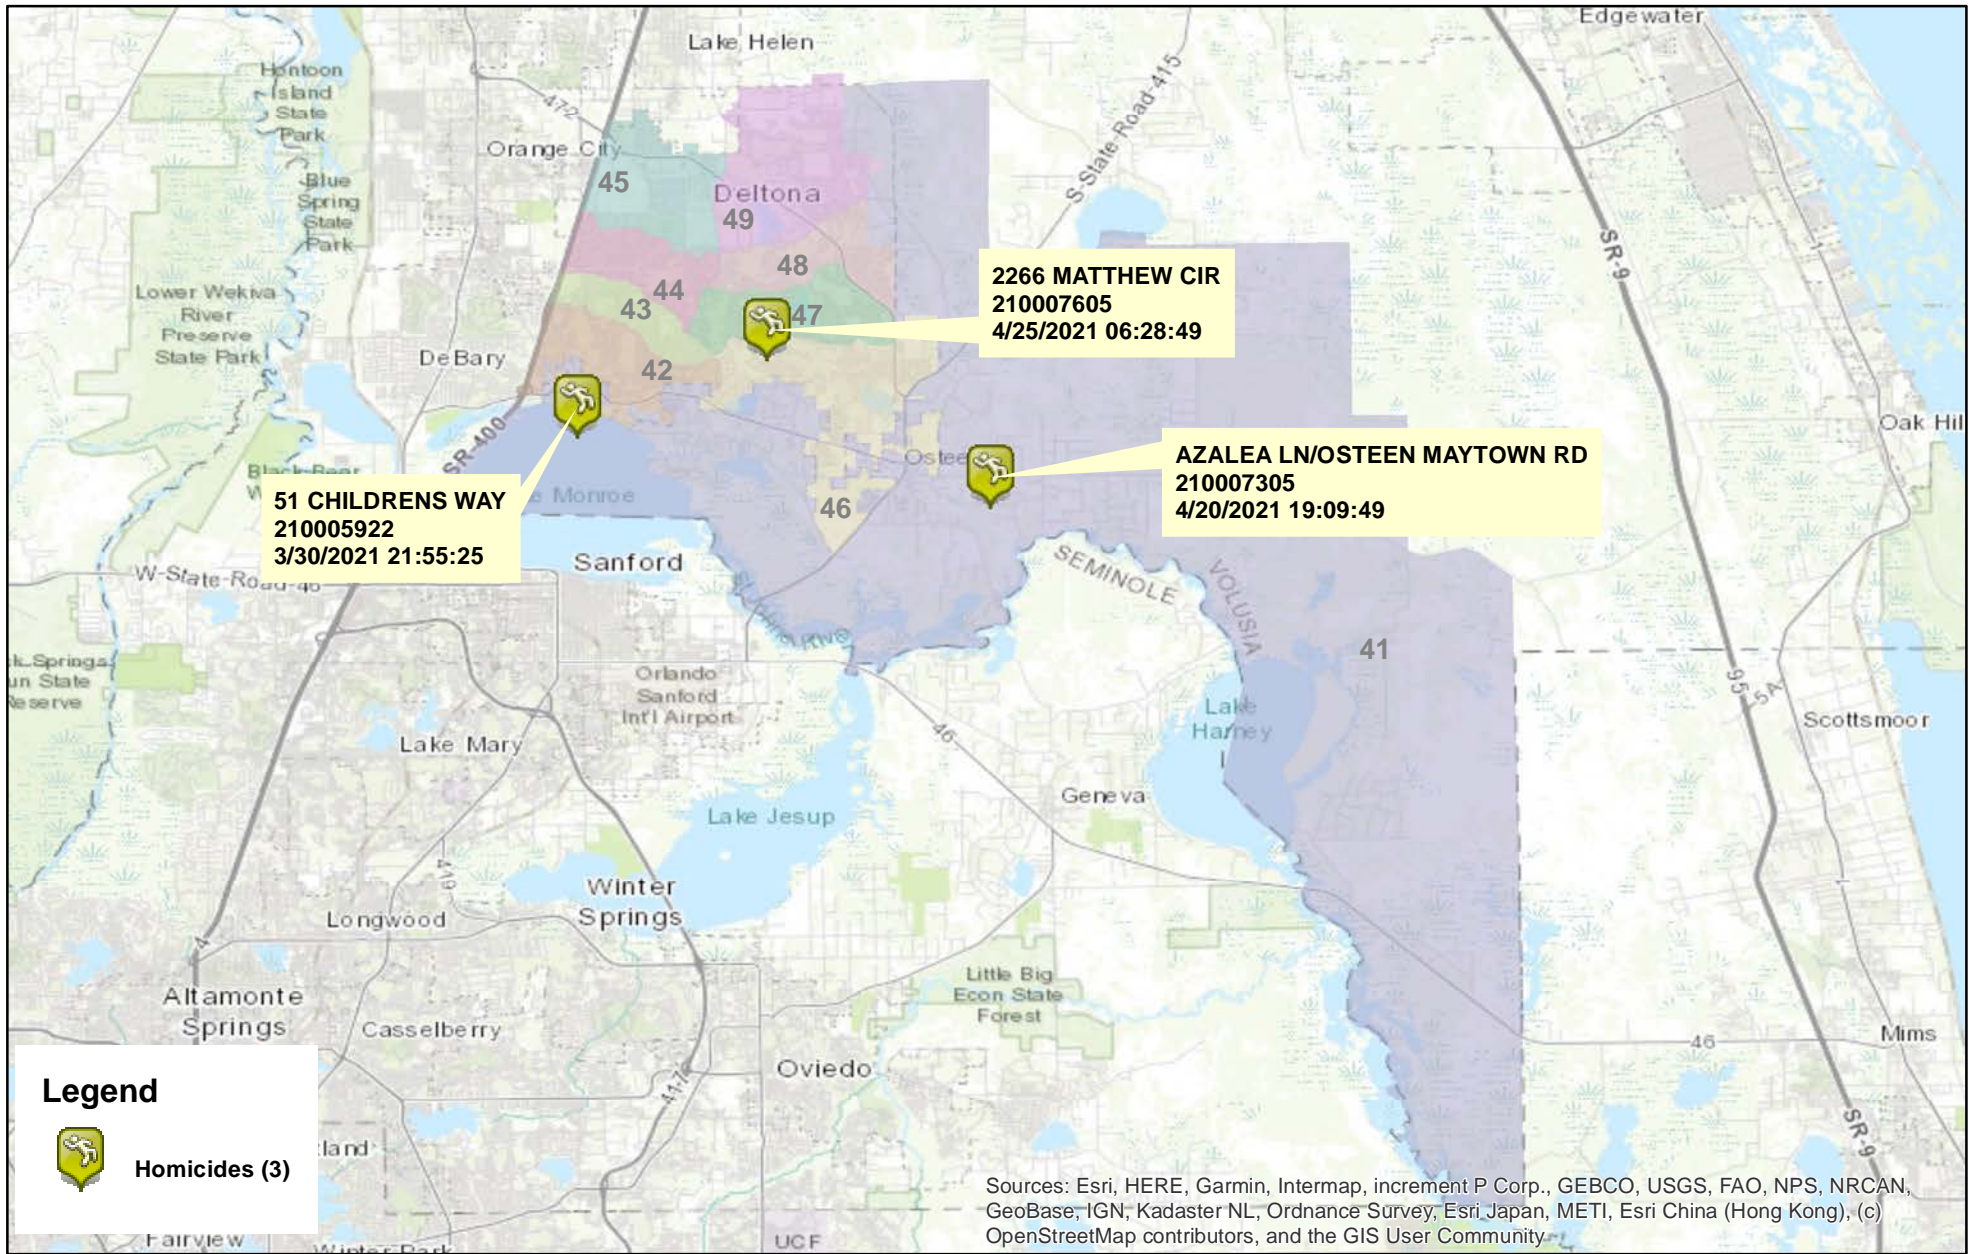

District 4 Homicides

01/01/2021 thru 09/04/2021

Legend

Homicides (3)

Sources: Esri, HERE, Garmin, Intermap, increment P Corp., GEBCO, USGS, FAO, NPS, NRCAN, GeoBase, IGN, Kadaster NL, Ordnance Survey, Esri Japan, METI, Esri China (Hong Kong), (c) OpenStreetMap contributors, and the GIS User Community.

Prepared by: VC Crime Center
Crime Intelligence Analyst
Volusia Sheriff's Office
Printed On: 9/7/2021

* Map reflects total number of Incidents and not total number of victims

This is not a legal document. due to address incompatibilities, some incidents may not be represented and the information on this map should not be viewed as the legal representation of property boundaries, roads, facilities. etc.