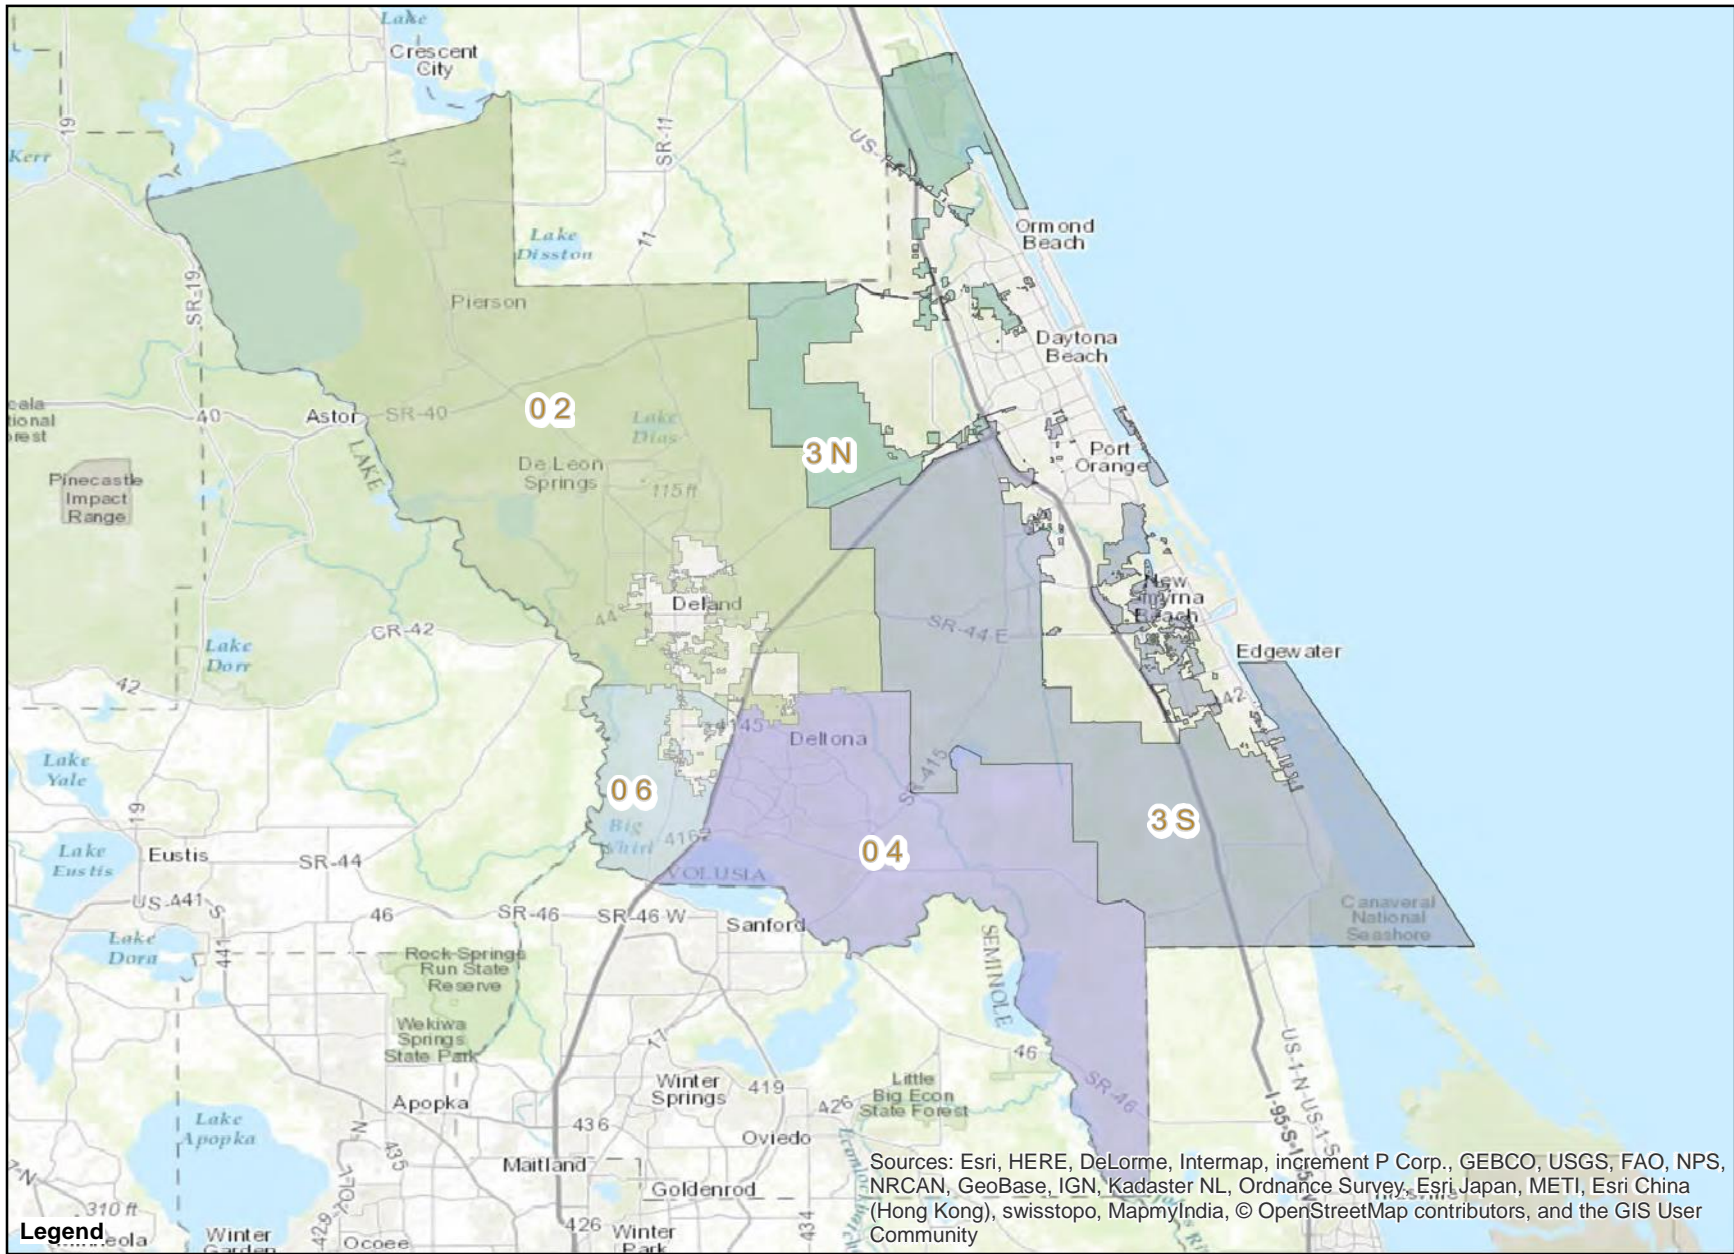

Volusia Sheriff's Office Districts

Prepared by: Patrick Harding
Crime Intelligence Analyst
Volusia Sheriff's Office
Printed On: 5/10/2017

This is not a legal document.
Due to address incompatibilities, some incidents may not be represented and the information on this map should not be viewed as the legal representation of property boundaries, roads, facilities, etc.