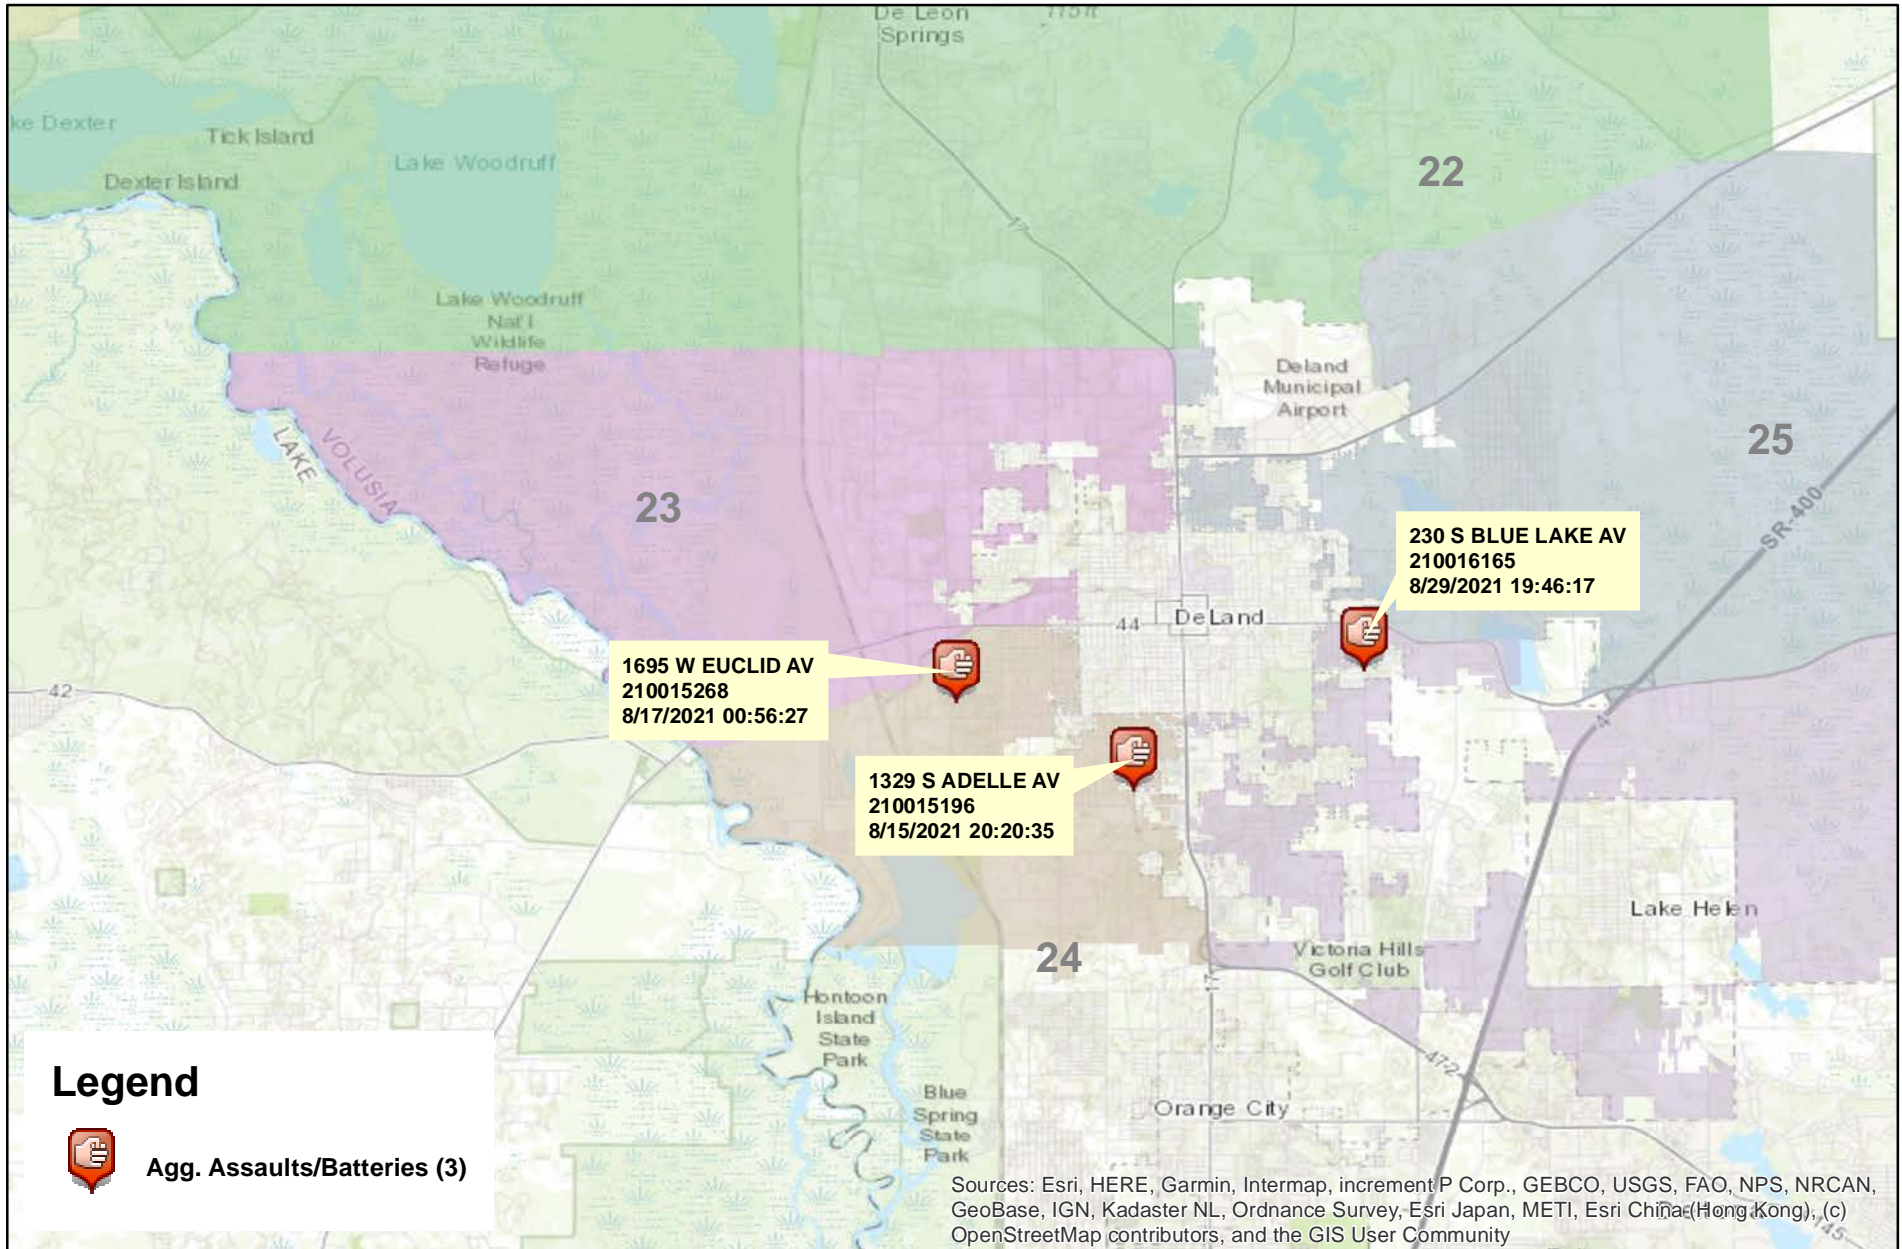

District 2 Aggravated Assaults and Batteries 08/08/2021 thru 09/04/2021

Prepared by: VC Crime Center
Crime Intelligence Analyst
Volusia Sheriff's Office
Printed On: 9/7/2021

0 0.5 1 2 3 4 Miles
* Map reflects total number of Incidents and not total number of victims

This is not a legal document. due to address incompatibilities, some incidents may not be represented and the information on this map should not be viewed as the legal representation of property boundaries, roads, facilities. etc.