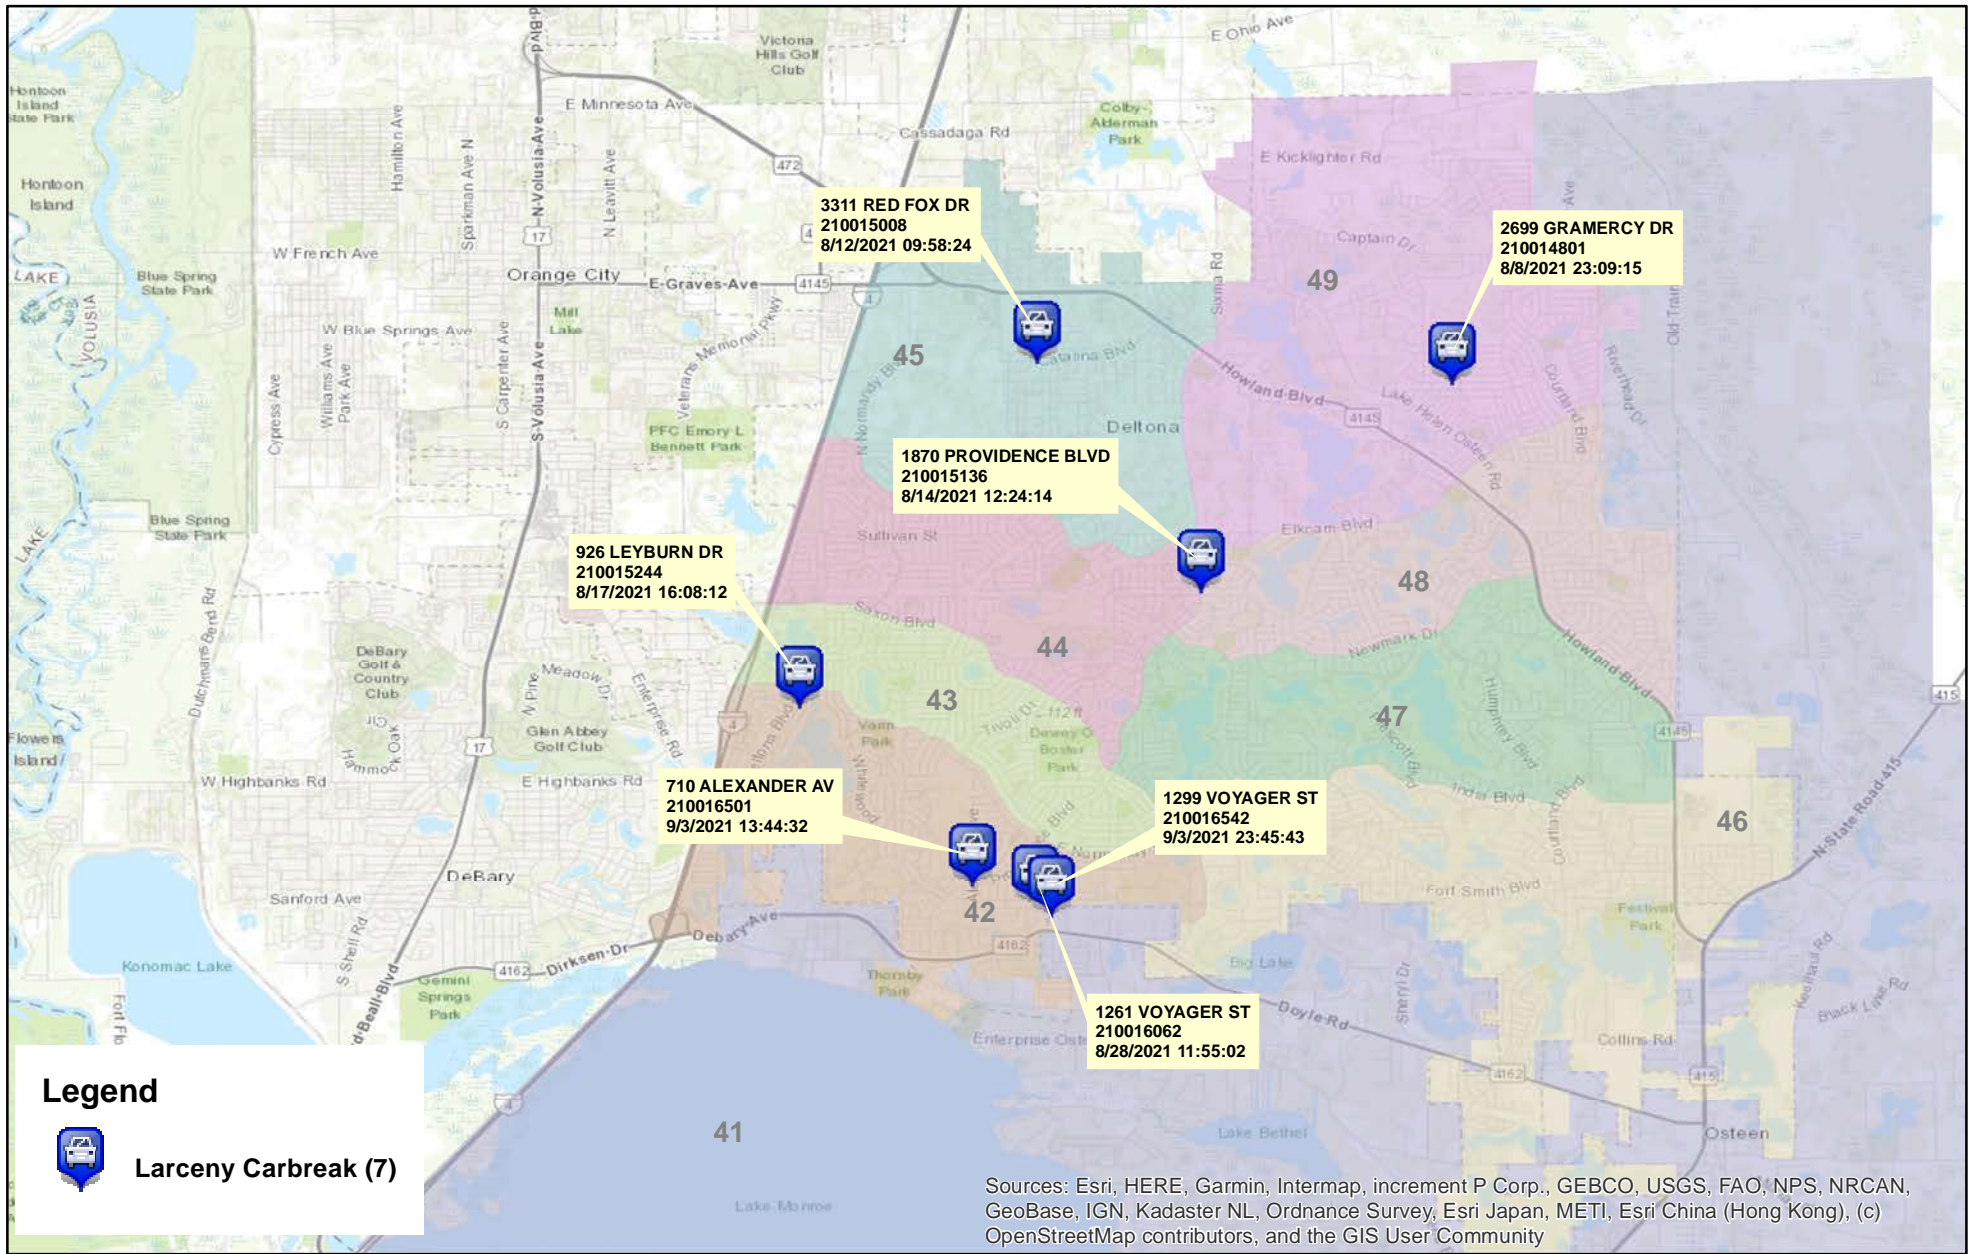

District 4 Larceny Carbreak 08/08/2021 thru 09/04/2021

Prepared by: VC Crime Center
Crime Intelligence Analyst
Volusia Sheriff's Office
Printed On: 9/7/2021

* Map reflects total number of Incidents and not total number of victims

This is not a legal document. due to address incompatibilities, some incidents may not be represented and the information on this map should not be viewed as the legal representation of property boundaries, roads, facilities. etc.