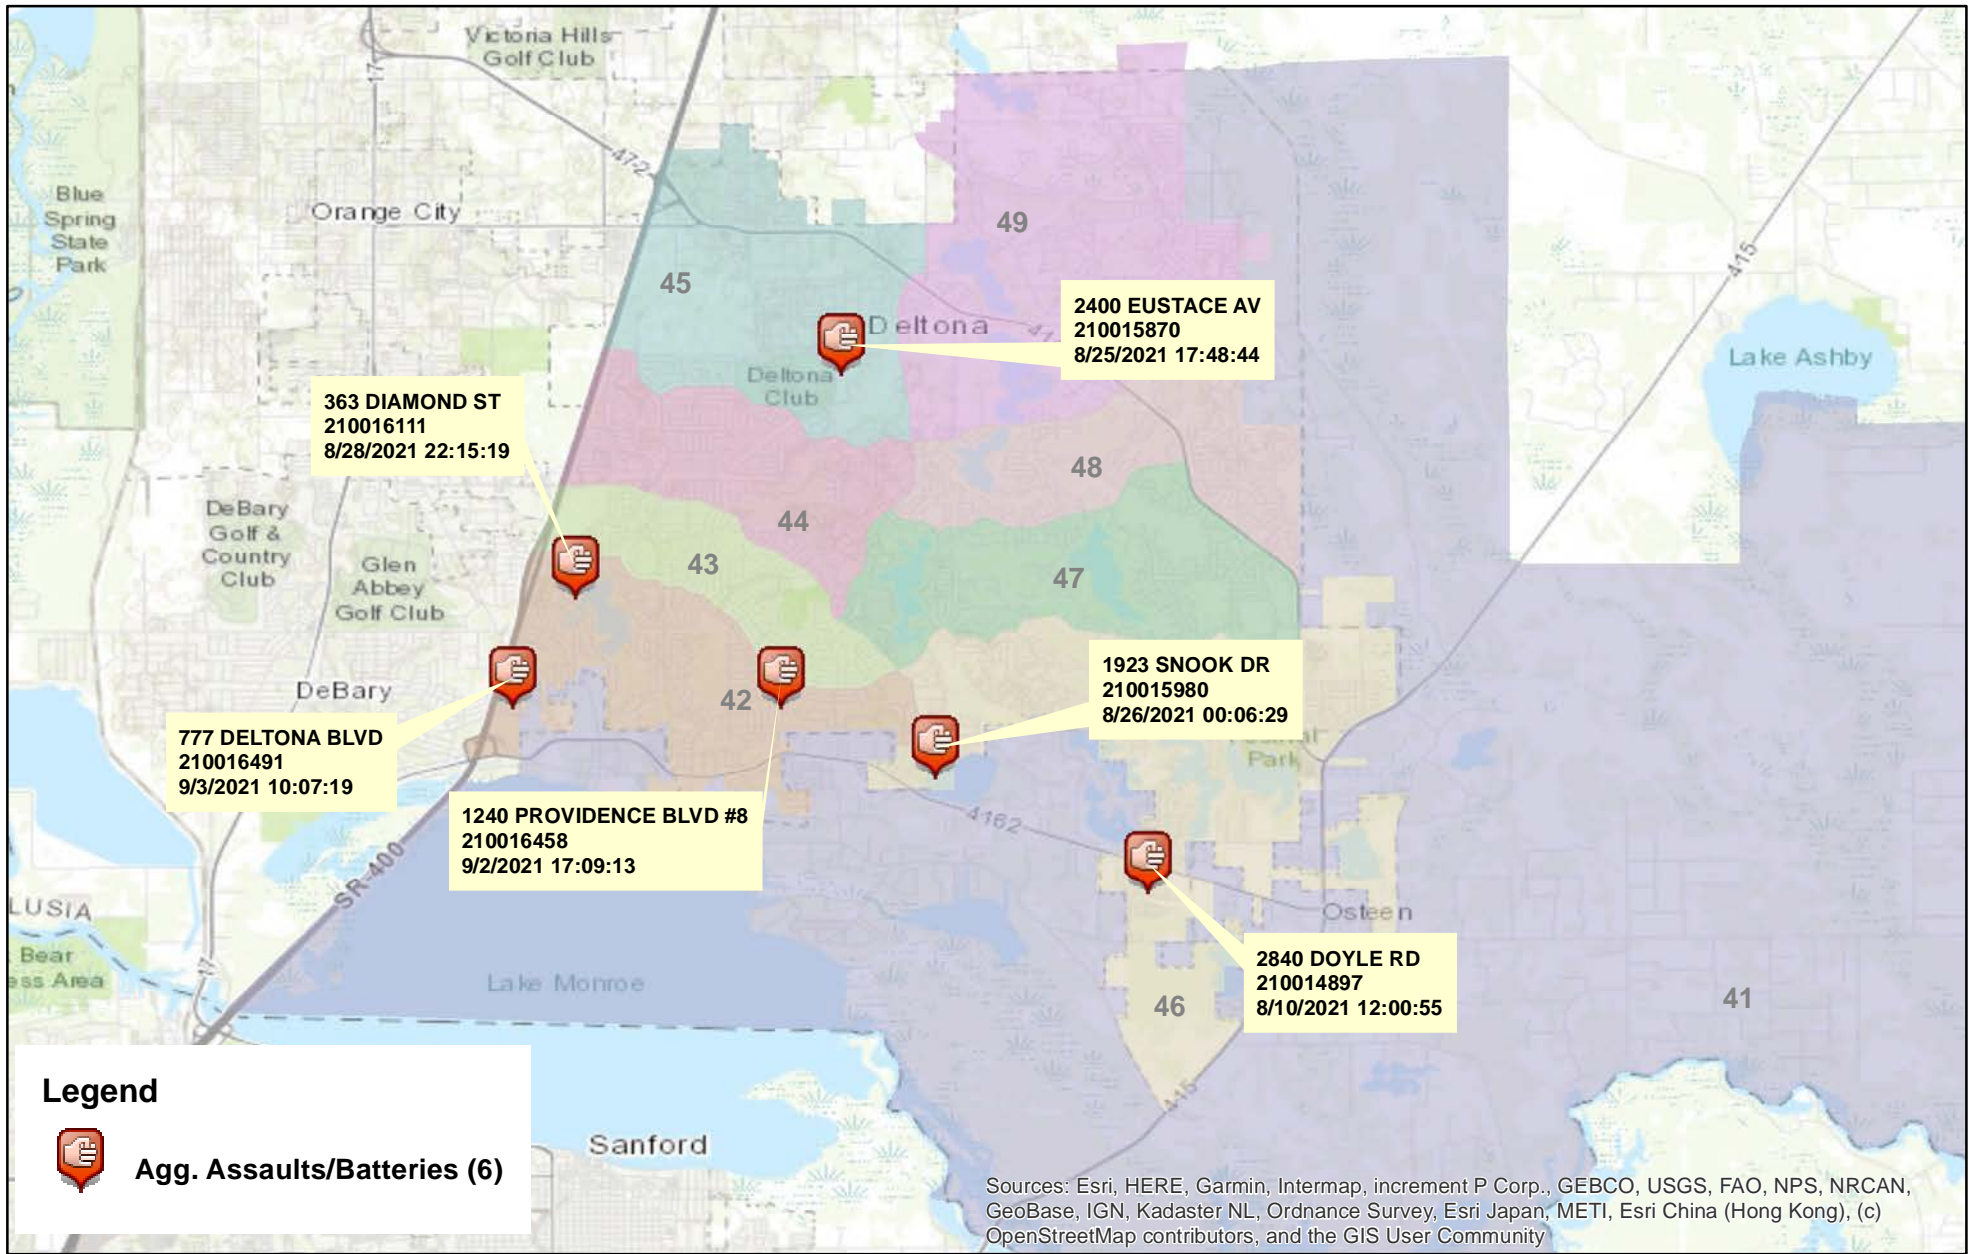

District 4 Aggravated Assaults and Batteries

08/08/2021 thru 09/04/2021

Prepared by: VC Crime Center
Crime Intelligence Analyst
Volusia Sheriff's Office
Printed On: 9/7/2021

0 0.5 1 2 3 4 Miles
* Map reflects total number of Incidents and not total number of victims

This is not a legal document. due to address incompatibilities, some incidents may not be represented and the information on this map should not be viewed as the legal representation of property boundaries, roads, facilities. etc.