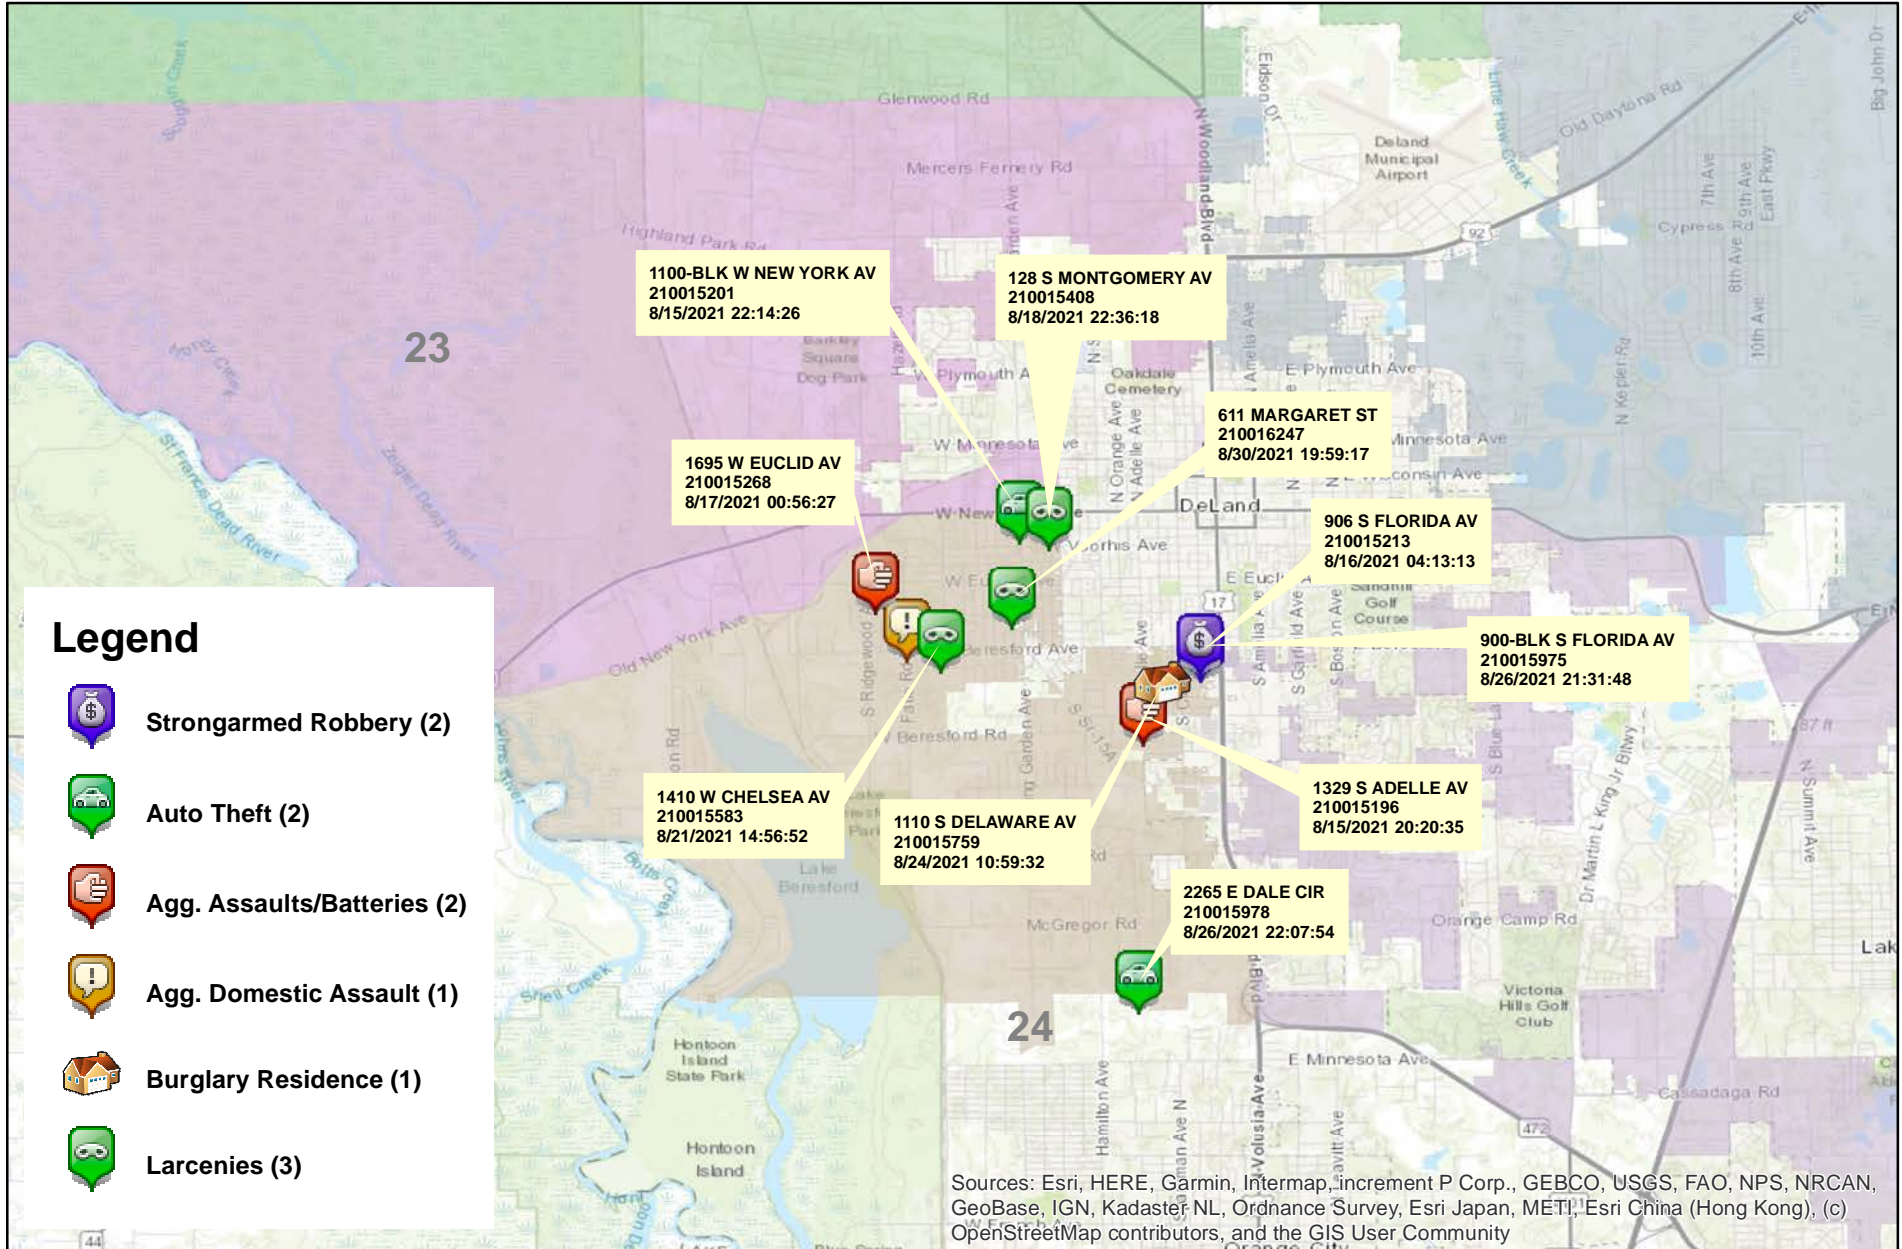

District 2 Hot Zone 24

08/08/2021 thru 09/04/2021

Prepared by: VC Crime Center
Crime Intelligence Analyst
Volusia Sheriff's Office
Printed On: 9/7/2021