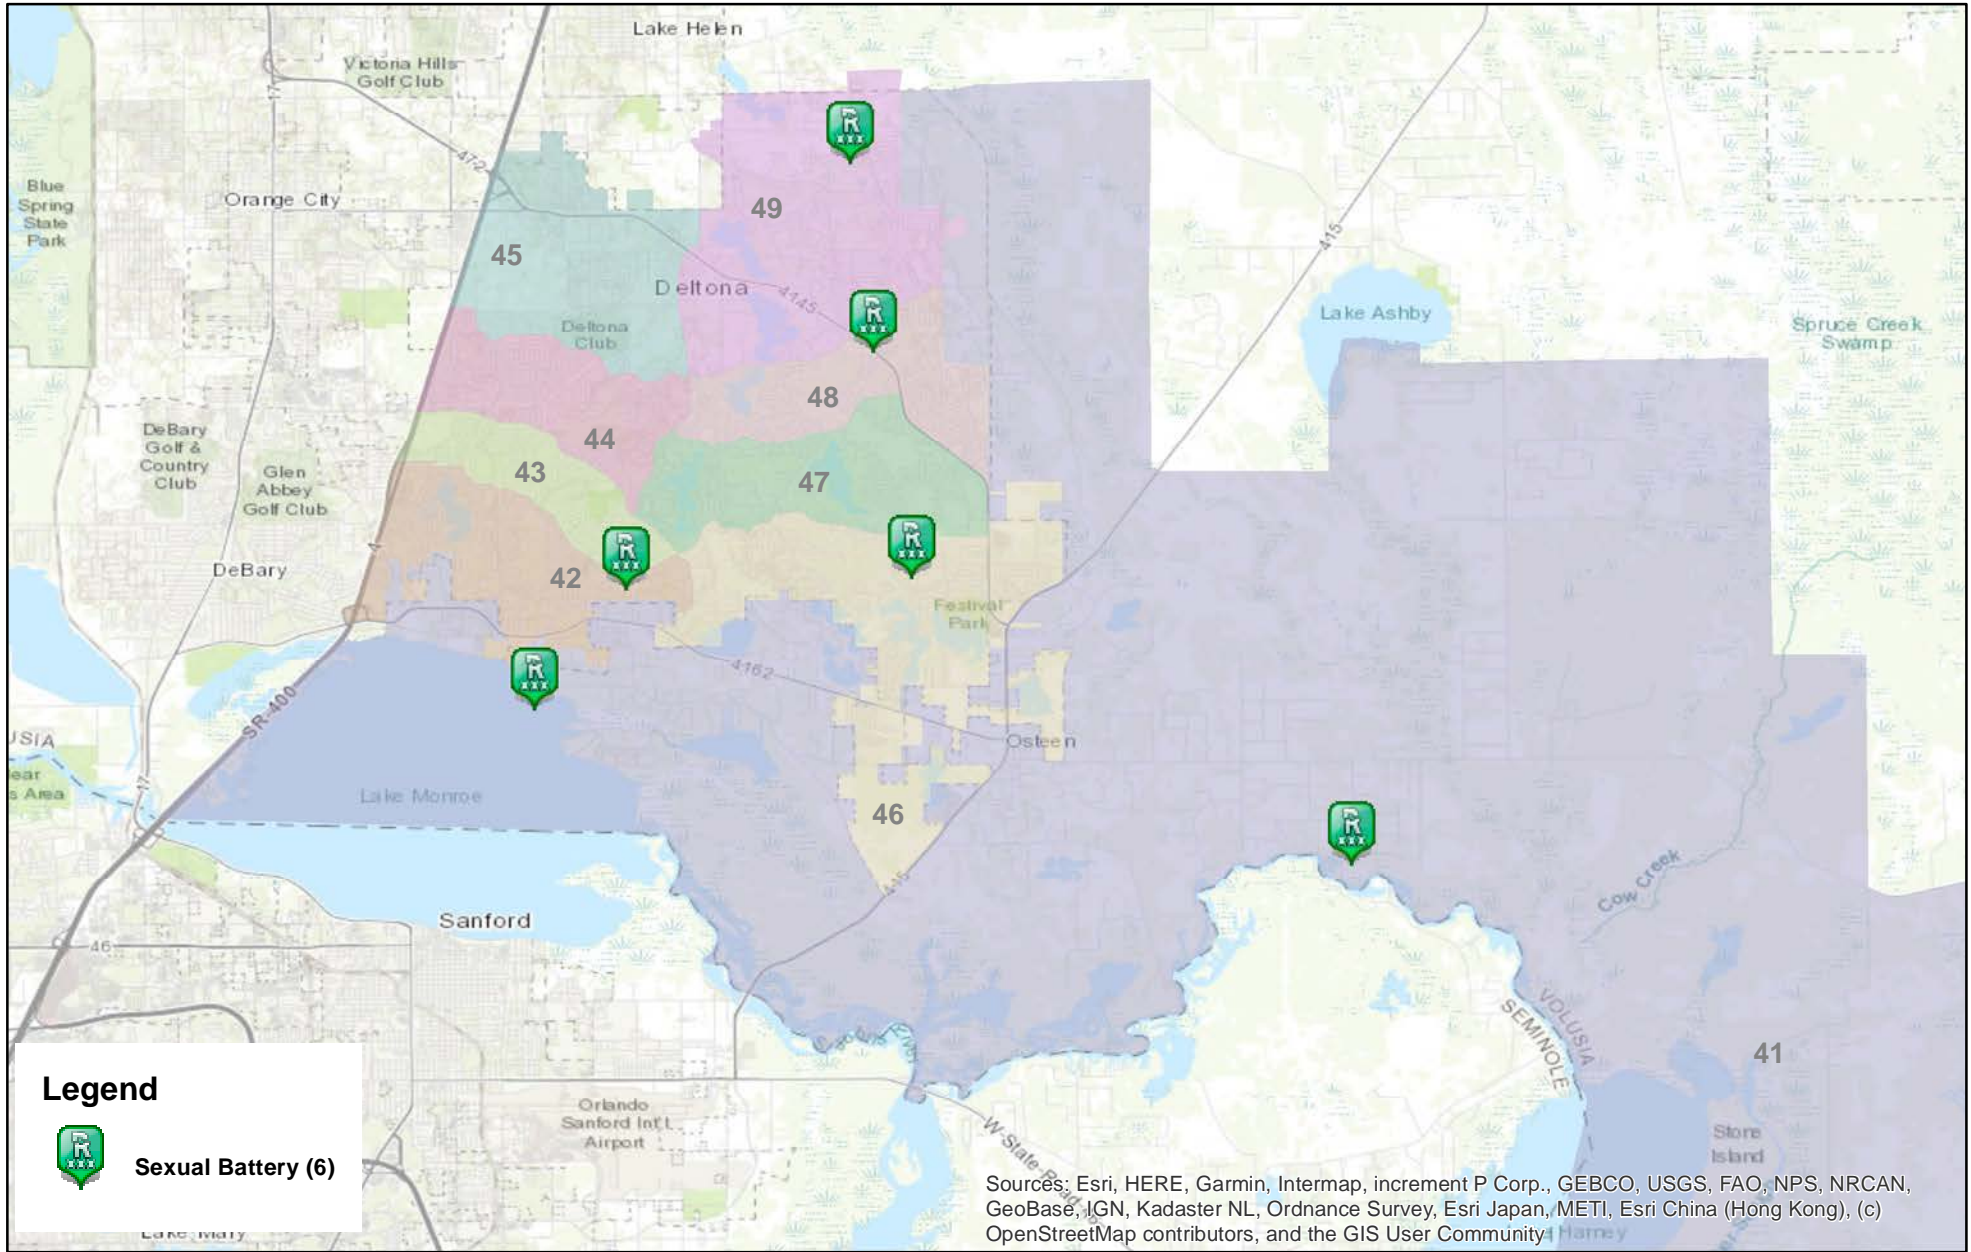

District 4 Sexual Batteries 08/08/2021 thru 09/04/2021

Prepared by: VC Crime Center
Crime Intelligence Analyst
Volusia Sheriff's Office
Printed On: 9/7/2021

0 0.5 1 2 3 4 5 Miles

* Map reflects total number of Incidents and not total number of victims

This is not a legal document. due to address incompatibilities, some incidents may not be represented and the information on this map should not be viewed as the legal representation of property boundaries, roads, facilities. etc.