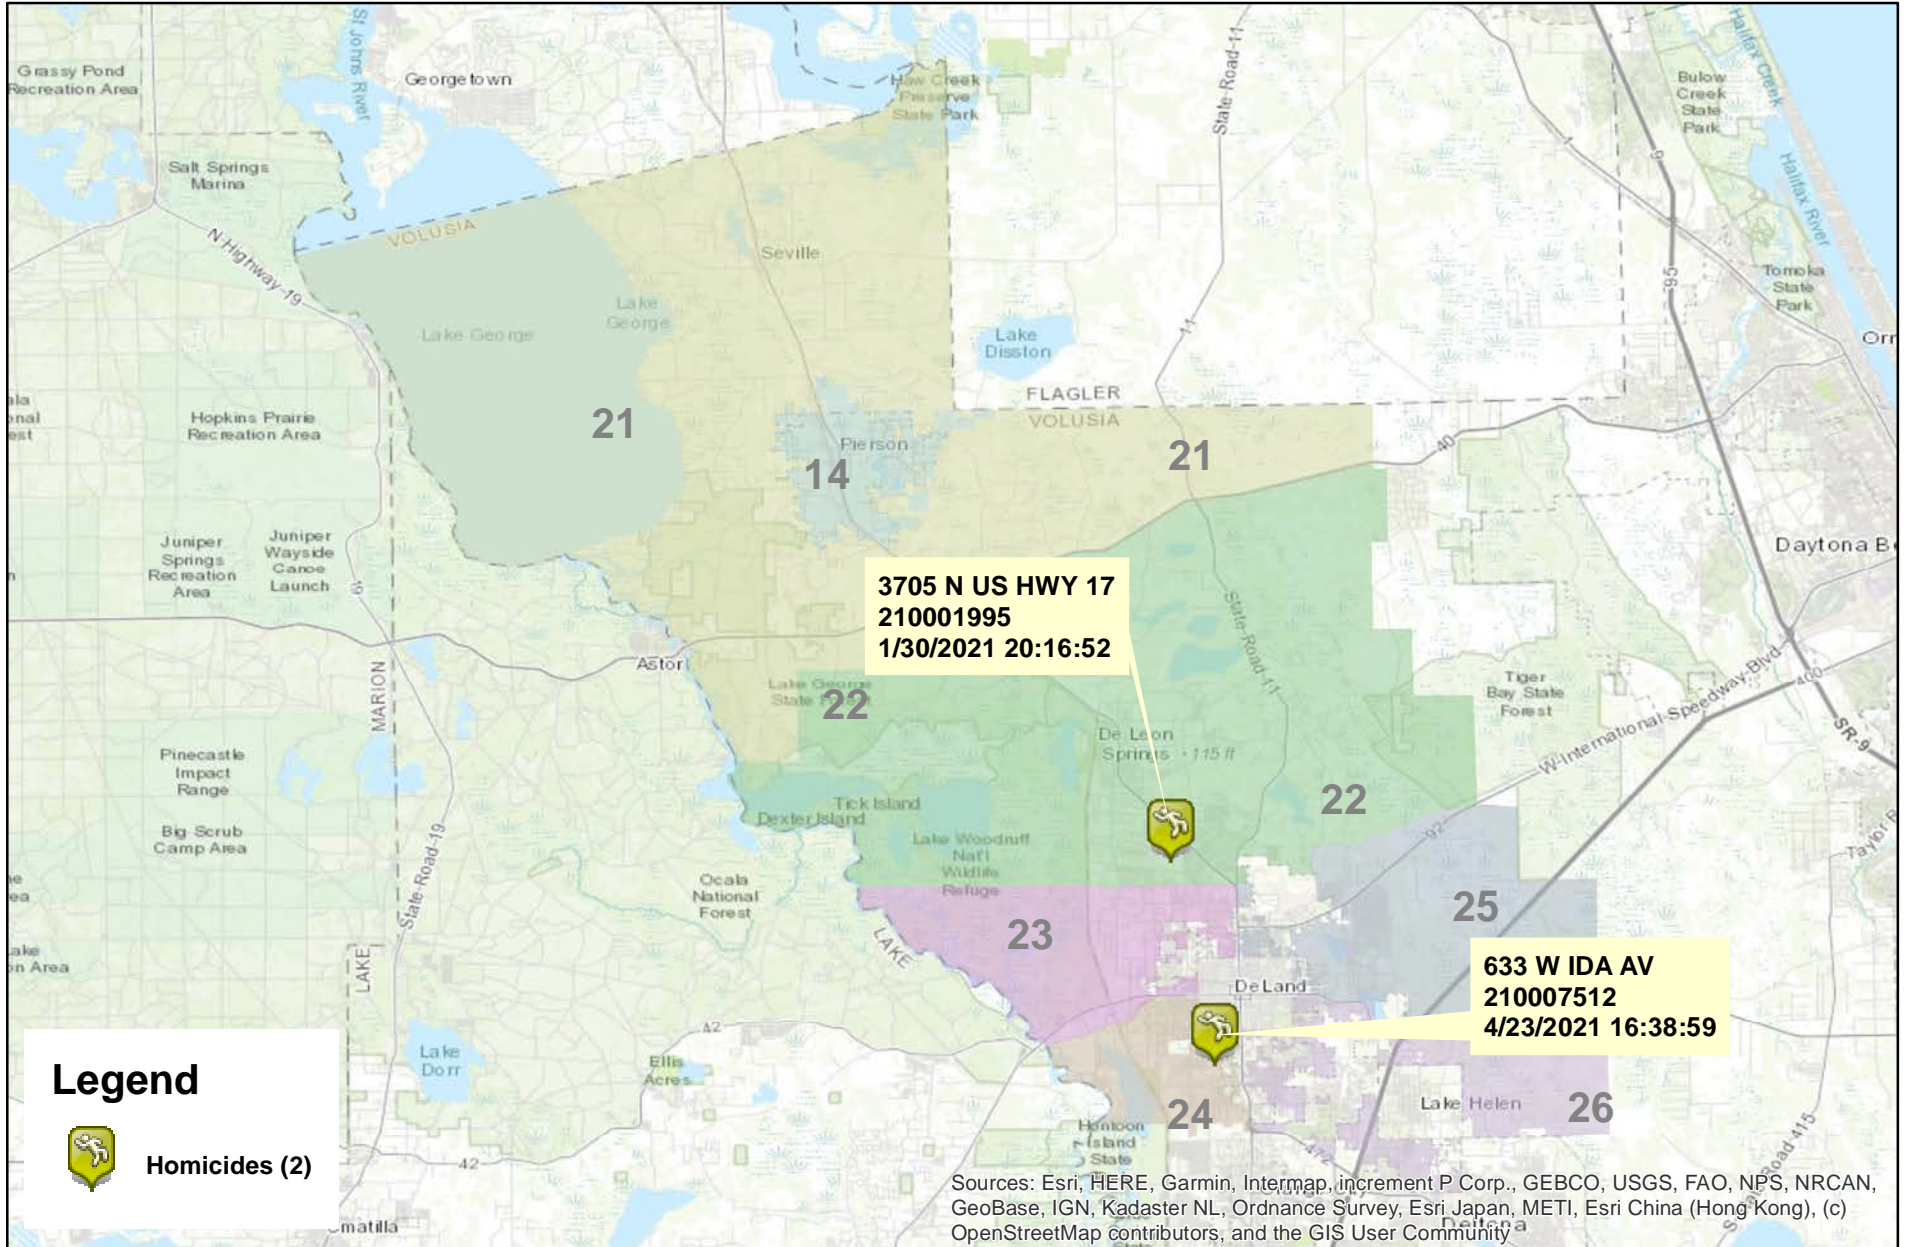

District 2 Homicides

01/01/2021 thru 09/04/2021

Legend

Homicides (2)

Sources: Esri, HERE, Garmin, Intermap, increment P Corp., GEBCO, USGS, FAO, NPS, NRCAN, GeoBase, IGN, Kadaster NL, Ordnance Survey, Esri Japan, METI, Esri China (Hong Kong), (c) OpenStreetMap contributors, and the GIS User Community

Prepared by: VC Crime Center
Crime Intelligence Analyst
Volusia Sheriff's Office
Printed On: 9/7/2021

0 1 2 4 6 8 10 Miles
* Map reflects total number of Incidents and not total number of victims

This is not a legal document. due to address incompatibilities, some incidents may not be represented and the information on this map should not be viewed as the legal representation of property boundaries, roads, facilities. etc.