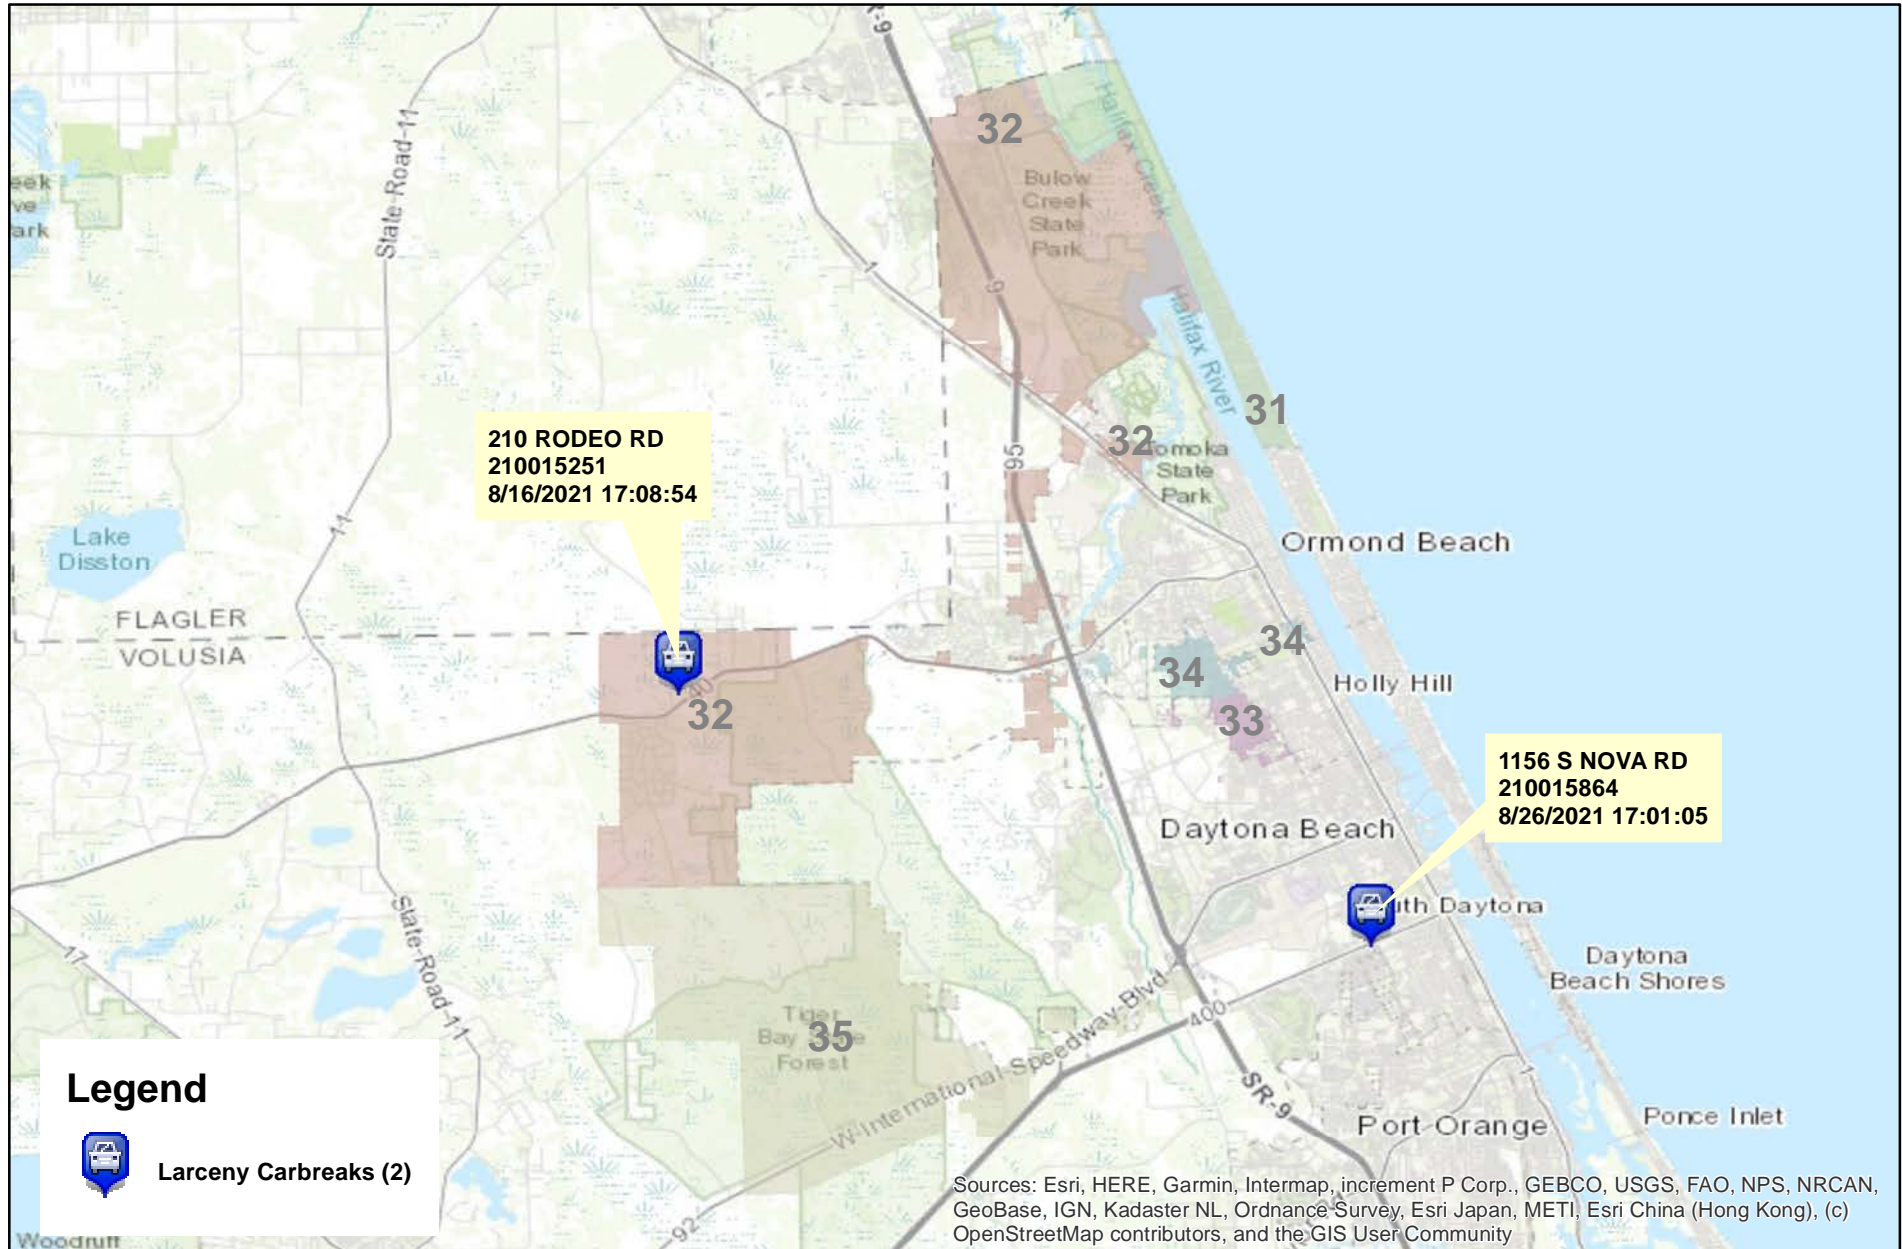

District 3 North Larceny Carbreaks

08/08/2021 thru 09/04/2021

Legend

Larceny Carbreaks (2)

Sources: Esri, HERE, Garmin, Intermap, increment P Corp., GEBCO, USGS, FAO, NPS, NRCAN, GeoBase, IGN, Kadaster NL, Ordnance Survey, Esri Japan, METI, Esri China (Hong Kong), (c) OpenStreetMap contributors, and the GIS User Community

Prepared by: VC Crime Center
Crime Intelligence Analyst
Volusia Sheriff's Office
Printed On: 9/7/2021

0 0.51 2 3 4 5 Miles

* Map reflects total number of Incidents and not total number of victims

This is not a legal document. due to address incompatibilities, some incidents may not be represented and the information on this map should not be viewed as the legal representation of property boundaries, roads, facilities. etc.