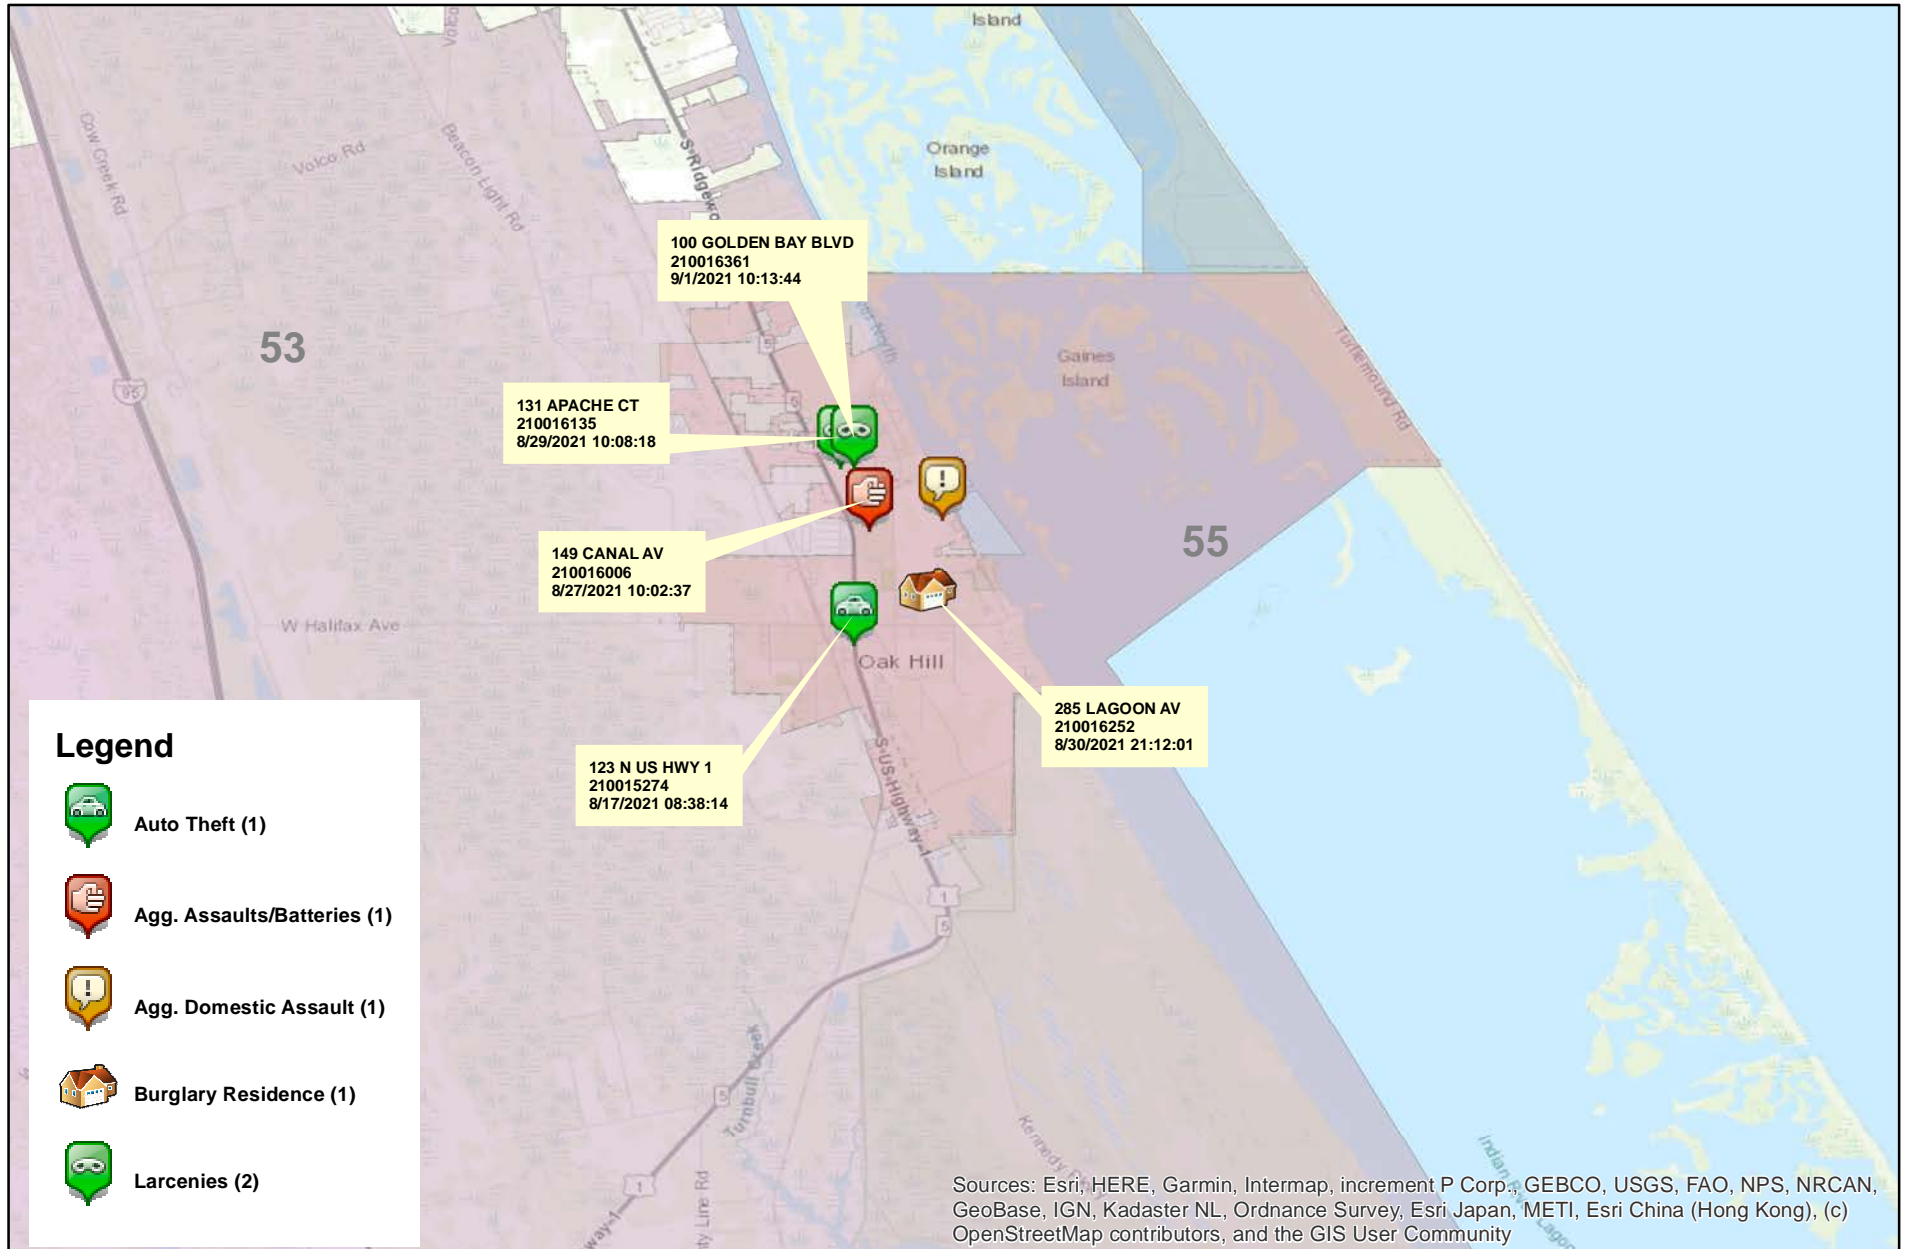

District 3 South Hot Zone 55

08/08/2021 thru 09/04/2021

Prepared by: VC Crime Center
Crime Intelligence Analyst
Volusia Sheriff's Office
Printed On: 9/7/2021

0 0.5 1 2 3 Miles
* Map reflects total number of Incidents and not total number of victims

This is not a legal document. due to address incompatibilities, some incidents may not be represented and the information on this map should not be viewed as the legal representation of property boundaries, roads, facilities. etc.