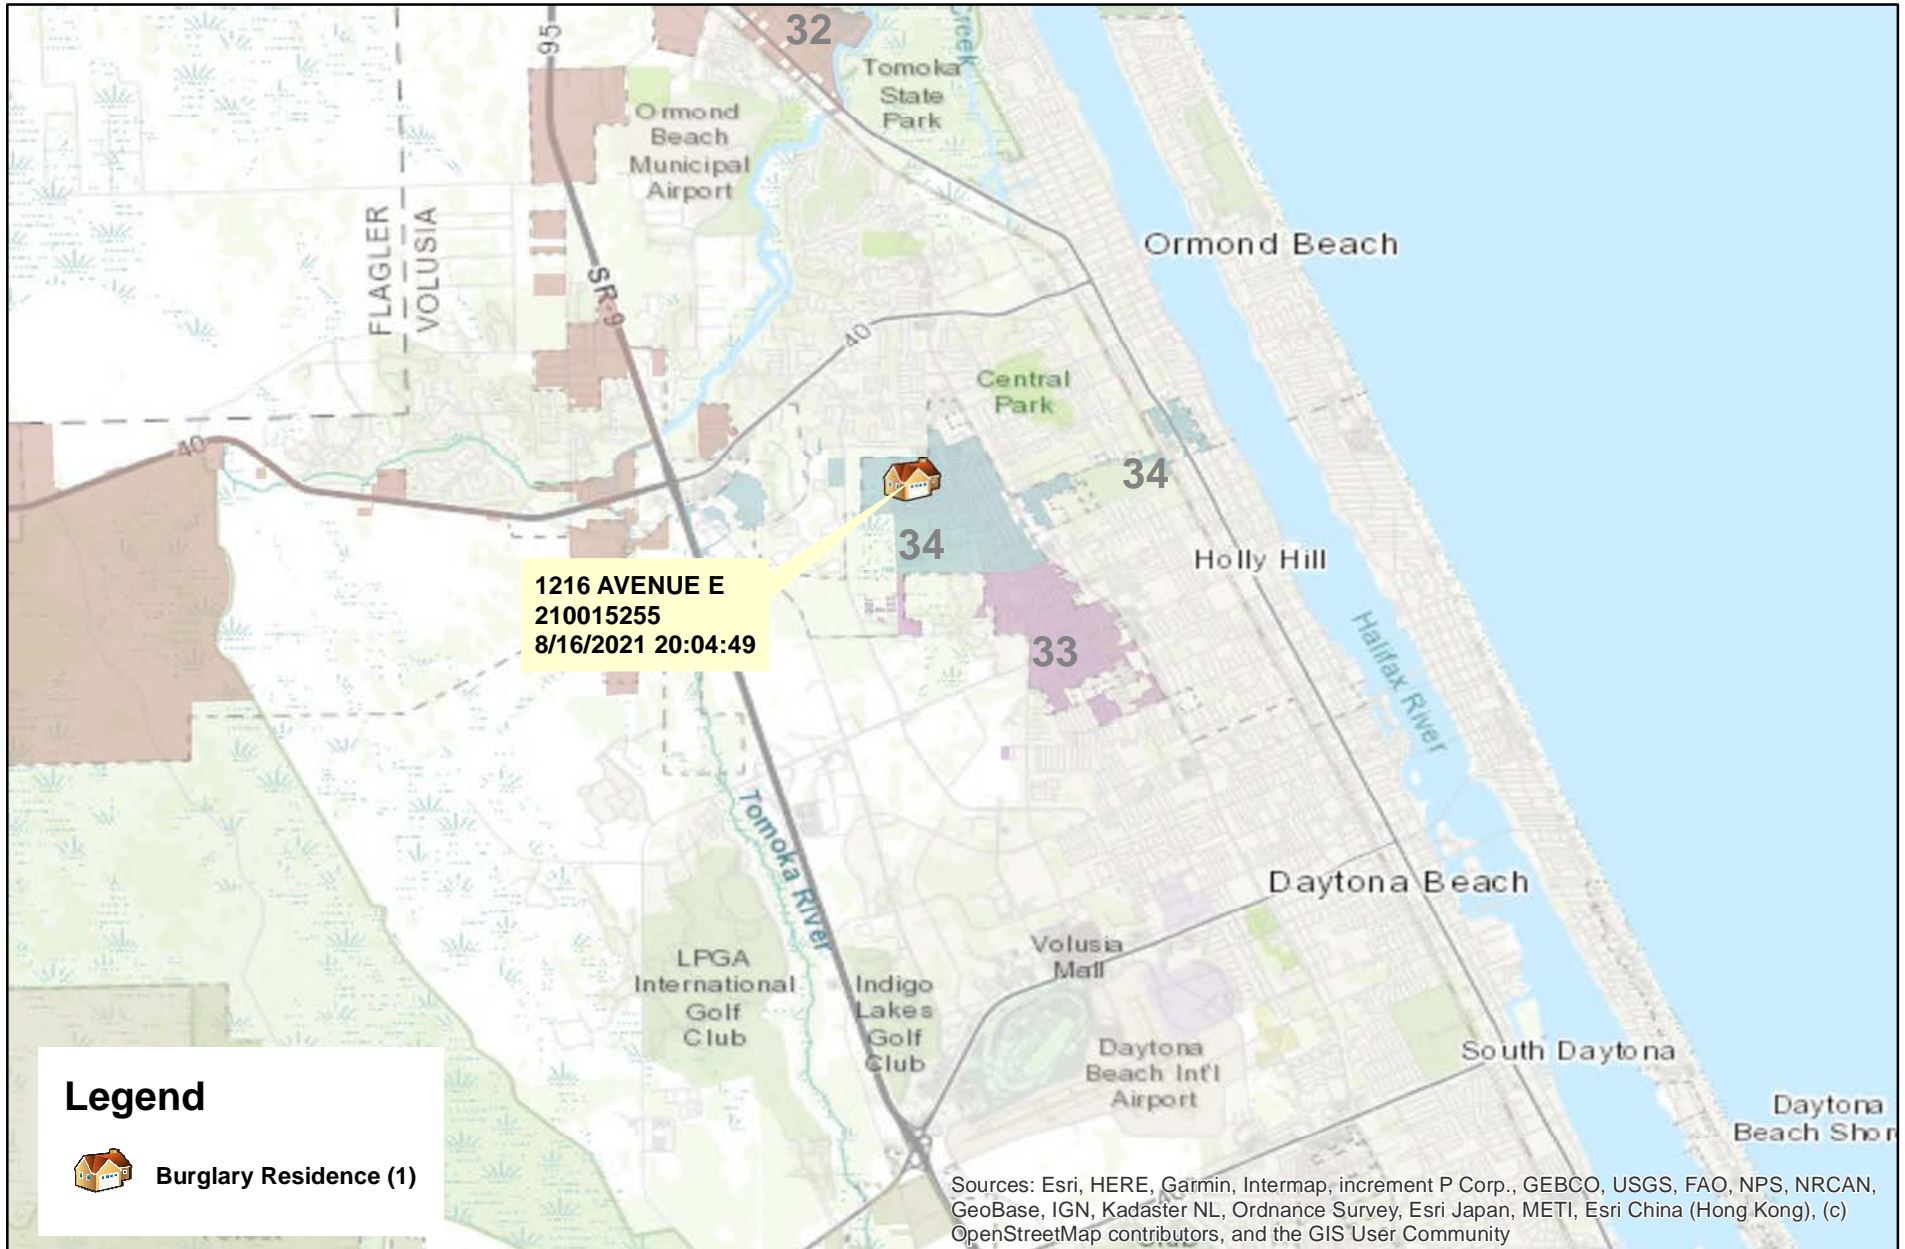

District 3 North Burglaries

08/08/2021 thru 09/04/2021

Prepared by: VC Crime Center
Crime Intelligence Analyst
Volusia Sheriff's Office
Printed On: 9/7/2021

0 0.5 1 2 3 Miles
* Map reflects total number of Incidents and not total number of victims

This is not a legal document. due to address incompatibilities, some incidents may not be represented and the information on this map should not be viewed as the legal representation of property boundaries, roads, facilities. etc.