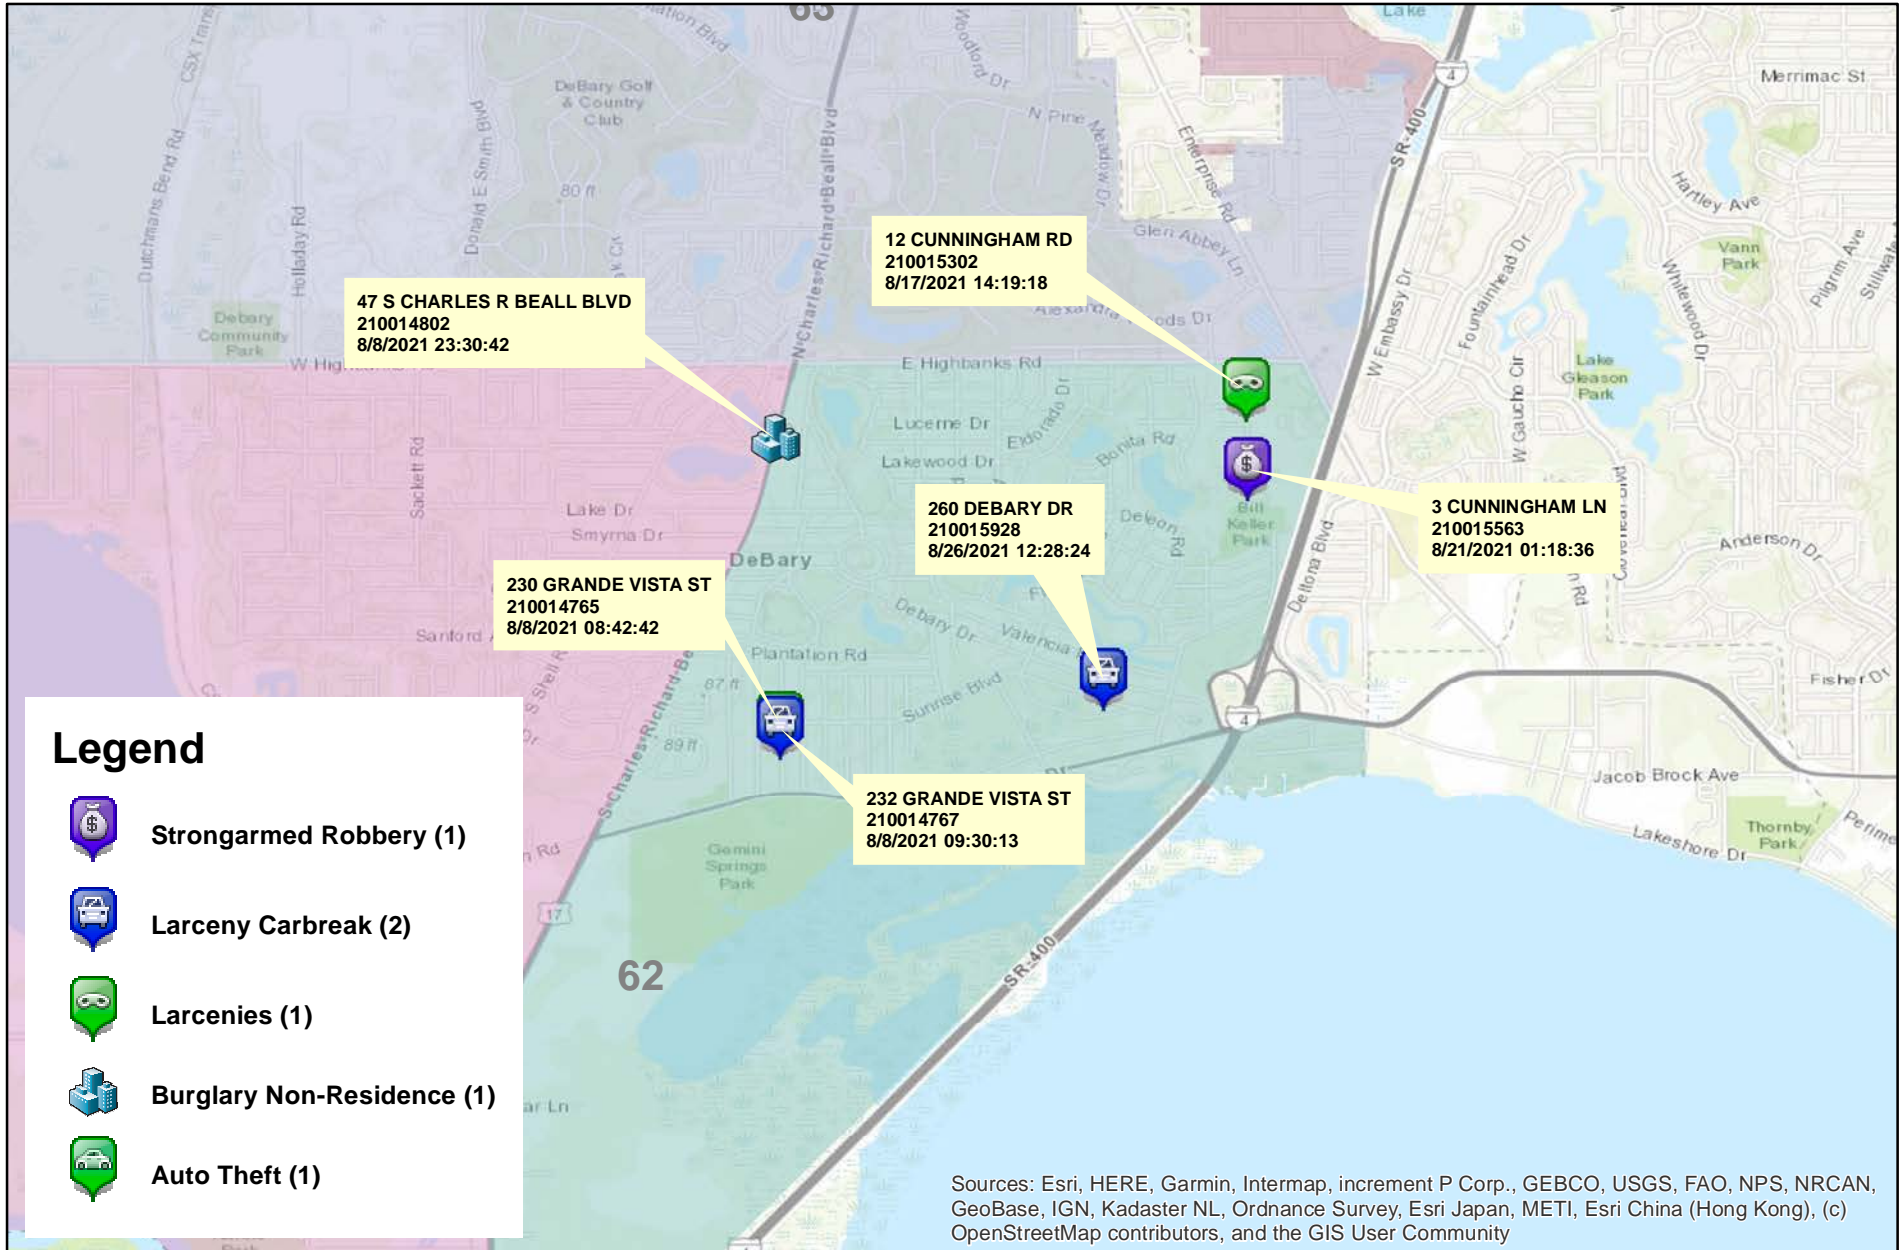

District 6 Hot Zone

08/08/2021 thru 09/04/2021

Prepared by: VC Crime Center
Crime Intelligence Analyst
Volusia Sheriff's Office
Printed On: 9/7/2021

0 0.5 1 Miles
* Map reflects total number of Incidents and not total number of victims

This is not a legal document. due to address incompatibilities, some incidents may not be represented and the information on this map should not be viewed as the legal representation of property boundaries, roads, facilities. etc.