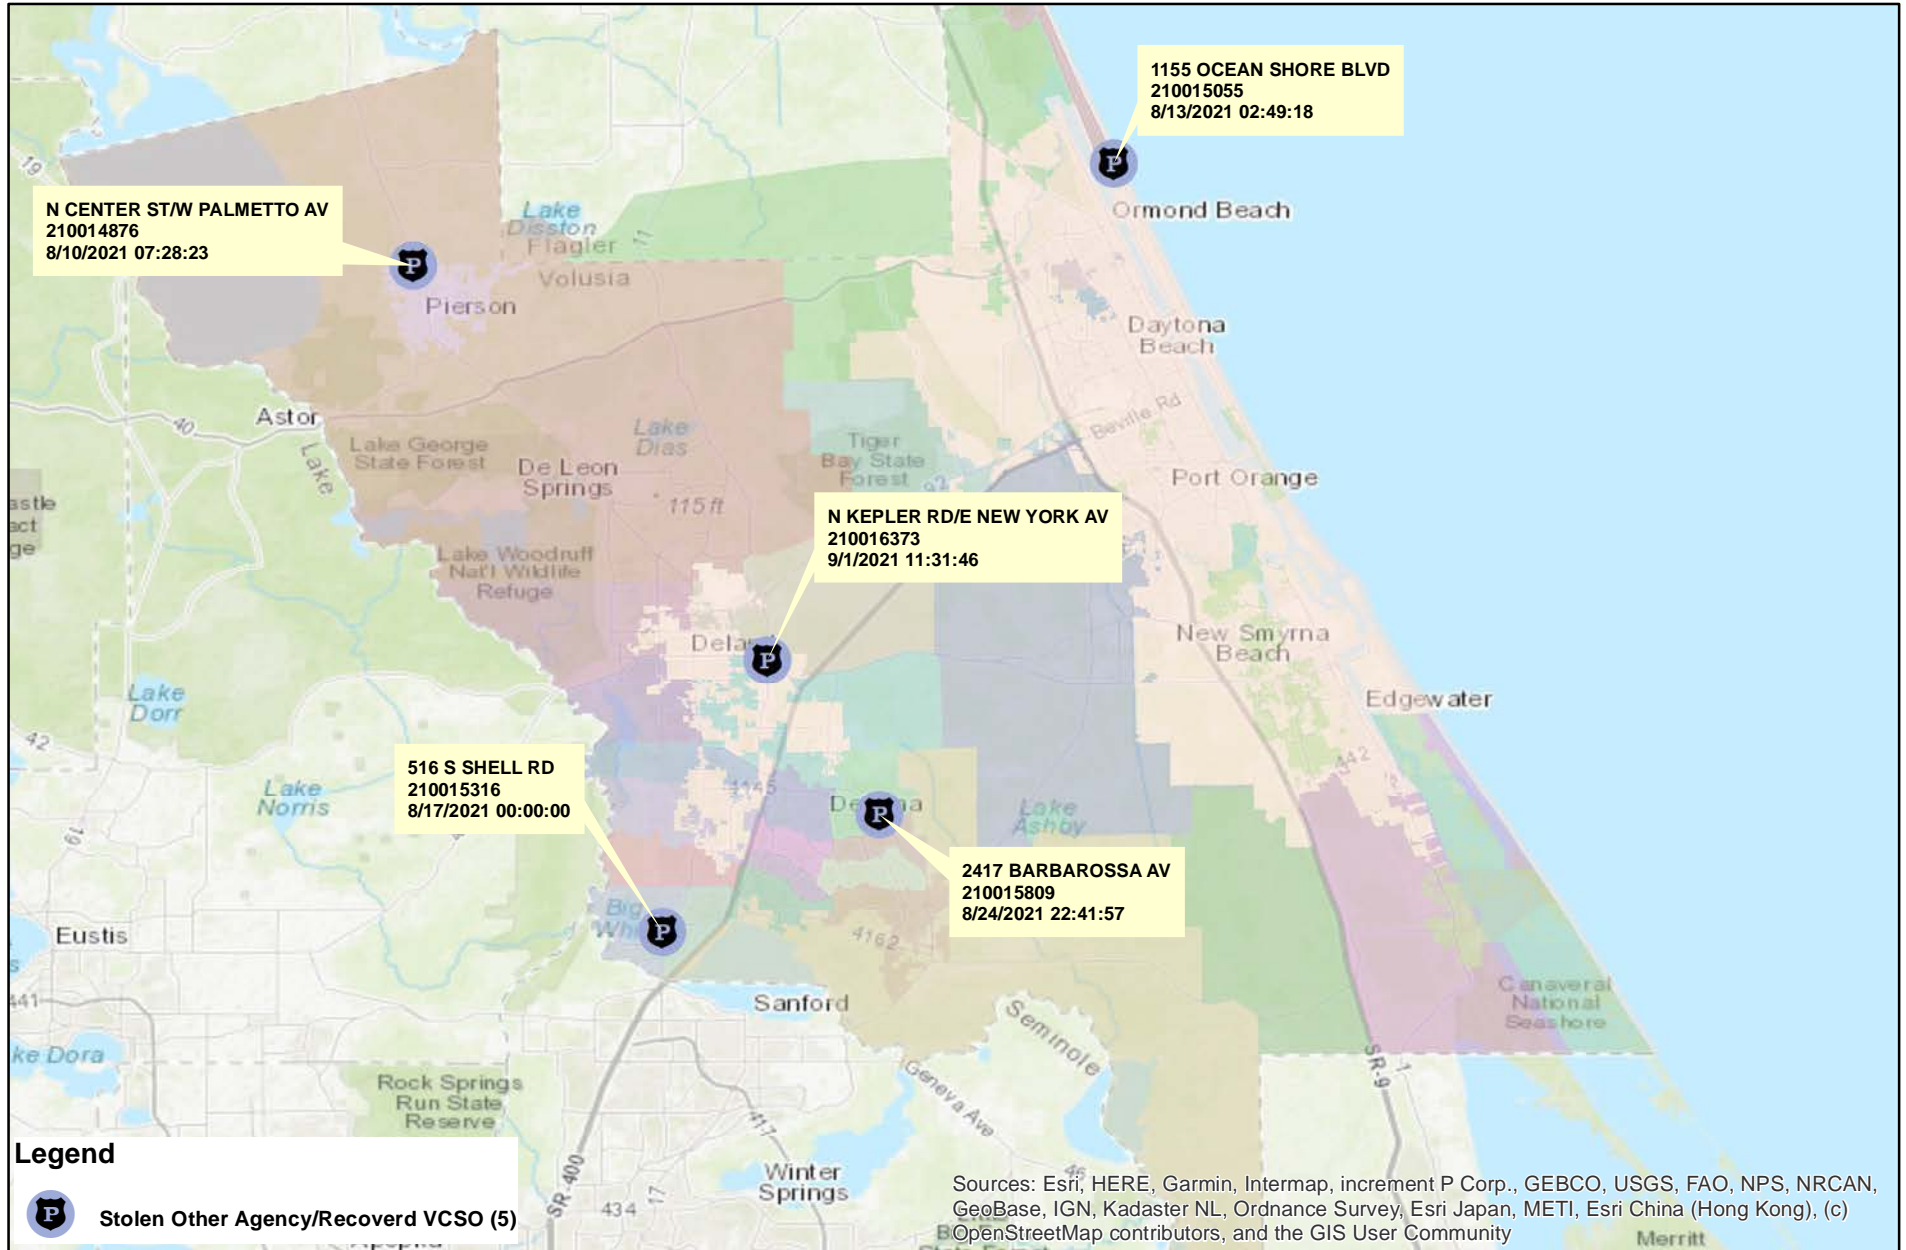

Prepared by: VC Crime Center
 Crime Intelligence Analyst
 Volusia Sheriff's Office
 Printed On: 9/7/2021

This is not a legal document.
 Due to address incompatibilities, some incidents may not be represented and the information on this map should not be viewed as the legal representation of property boundaries, roads, facilities, etc.