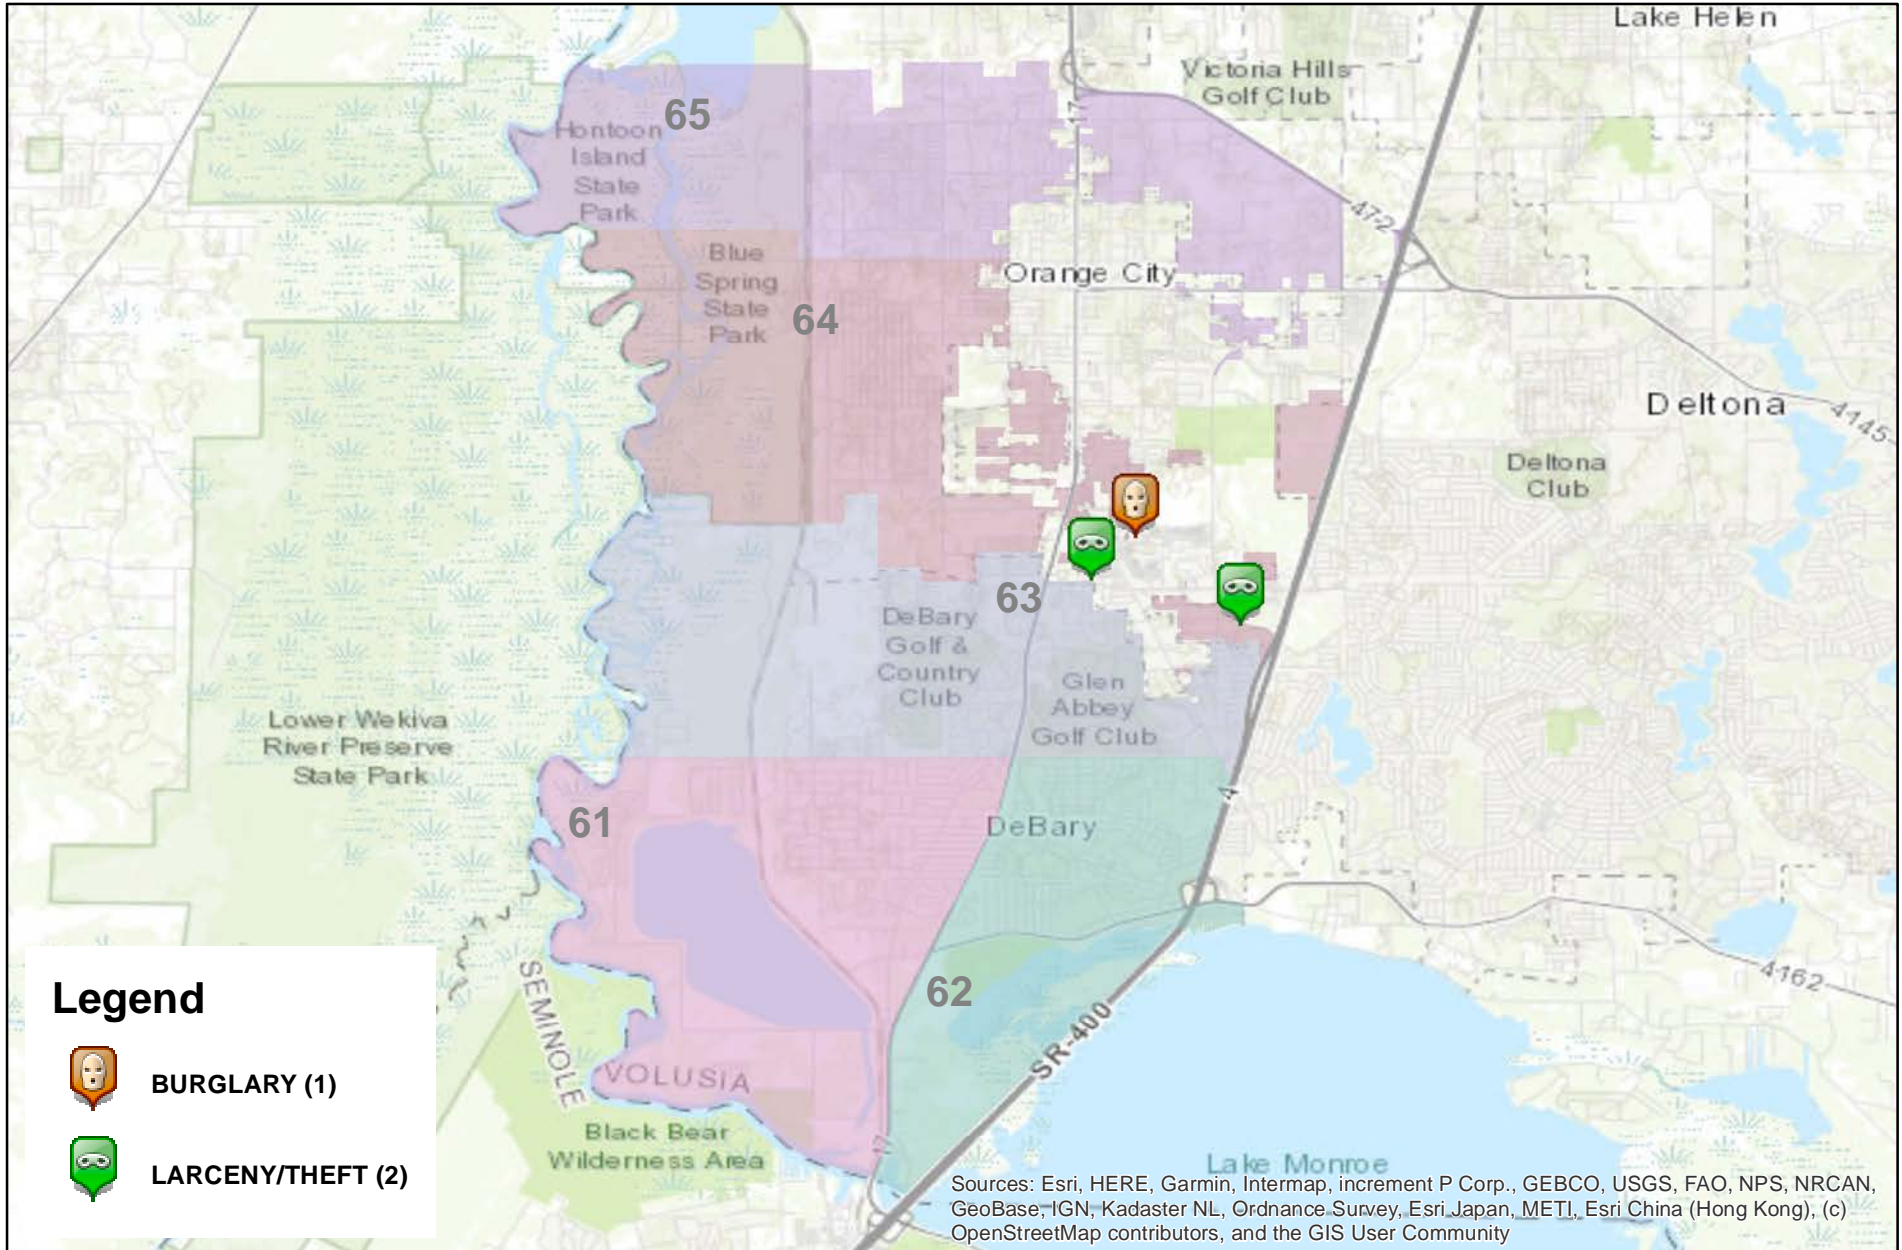

District 6 Part 1 Arrests by Location

08/08/2021 thru 09/04/2021

Prepared by: VC Crime Center
 Crime Intelligence Analyst
 Volusia Sheriff's Office
 Printed On: 9/7/2021

0 0.5 1 2 3 Miles
 * Map reflects total number of Incidents and not total number of victims