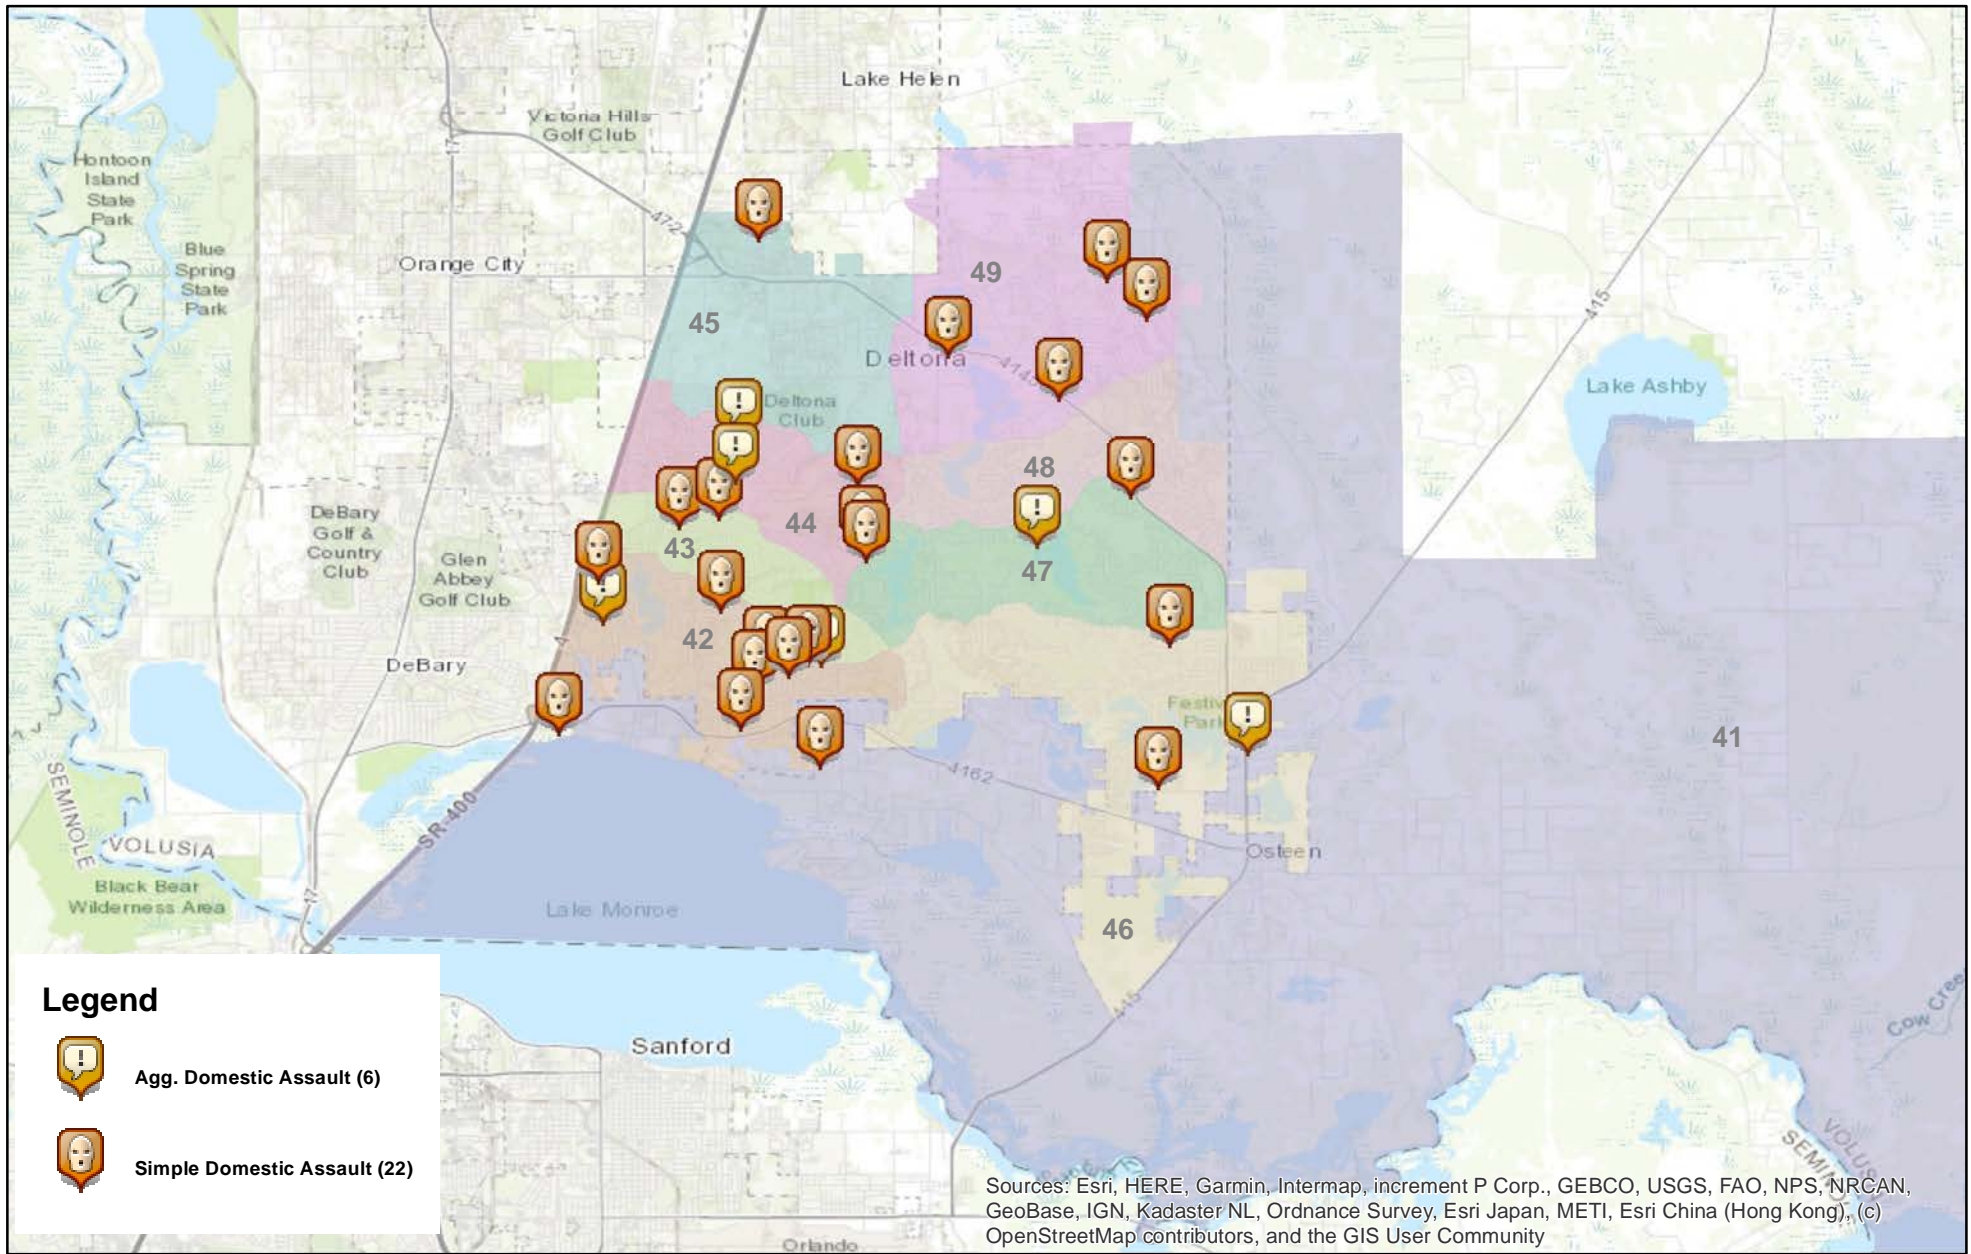

District 4 Domestic Assaults and Batteries

08/08/2021 thru 09/04/2021

Prepared by: VC Crime Center
Crime Intelligence Analyst
Volusia Sheriff's Office
Printed On: 9/7/2021

0 0.5 1 2 3 4 5 Miles
* Map reflects total number of Incidents and not total number of victims

This is not a legal document. due to address incompatibilities, some incidents may not be represented and the information on this map should not be viewed as the legal representation of property boundaries, roads, facilities. etc.