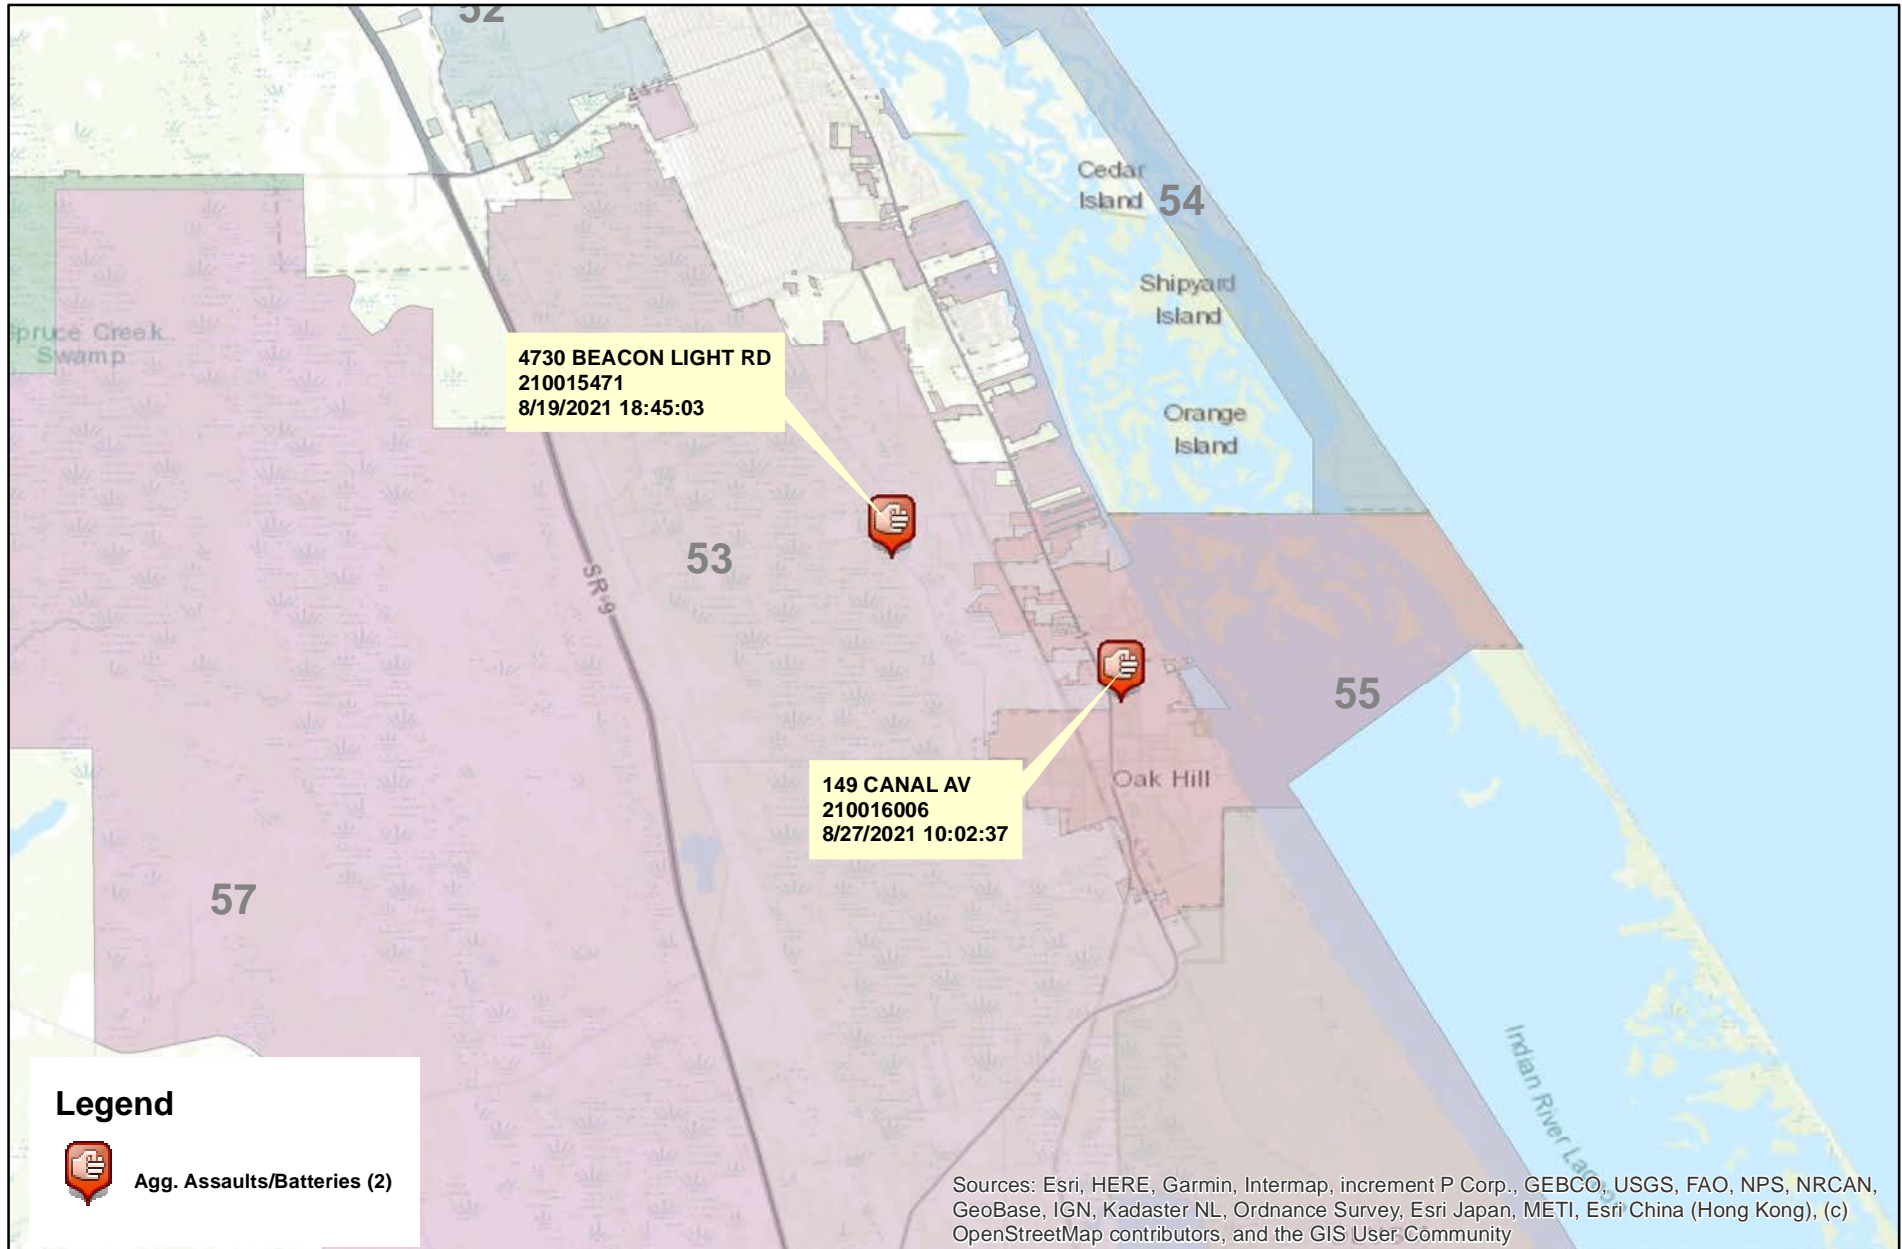

District 3 South Aggravated Assaults and Batteries 08/08/2021 thru 09/04/2021

Prepared by: VC Crime Center
Crime Intelligence Analyst
Volusia Sheriff's Office
Printed On: 9/7/2021

0 0.5 1 2 3 4 Miles
* Map reflects total number of incidents and not total number of victims

This is not a legal document.
due to address incompatibilities, some
incidents may not be represented and
the information on this map should not be
viewed as the legal representation of
property boundaries, roads, facilities. etc.