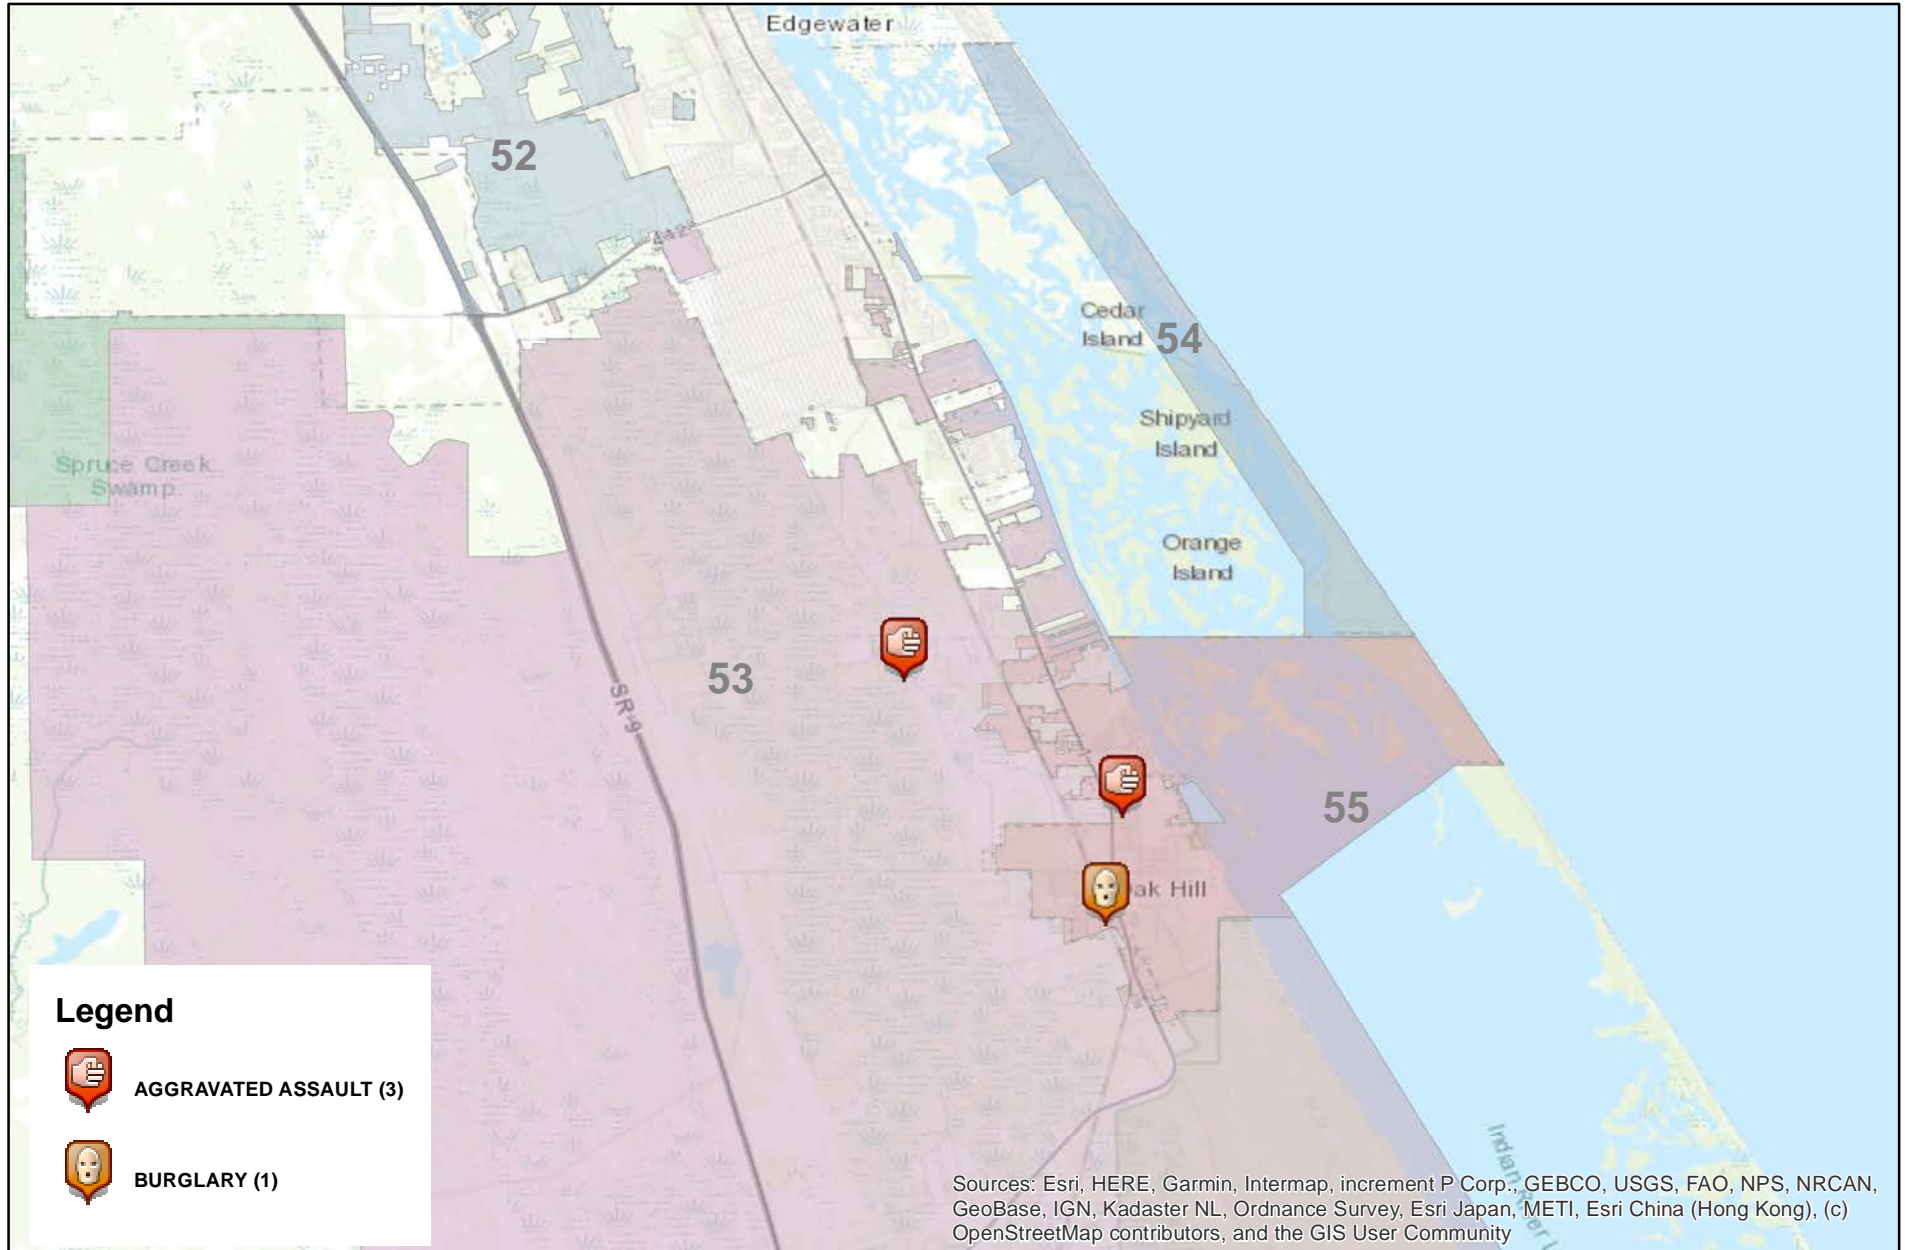

District 3 South Part 1 Arrests by Location

08/08/2021 thru 09/04/2021

Prepared by: VC Crime Center
Crime Intelligence Analyst
Volusia Sheriff's Office
Printed On: 9/7/2021

0 0.5 1 2 3 4 Miles
* Map reflects total number of Incidents and not total number of victims

This is not a legal document. due to address incompatibilities, some incidents may not be represented and the information on this map should not be viewed as the legal representation of property boundaries, roads, facilities. etc.