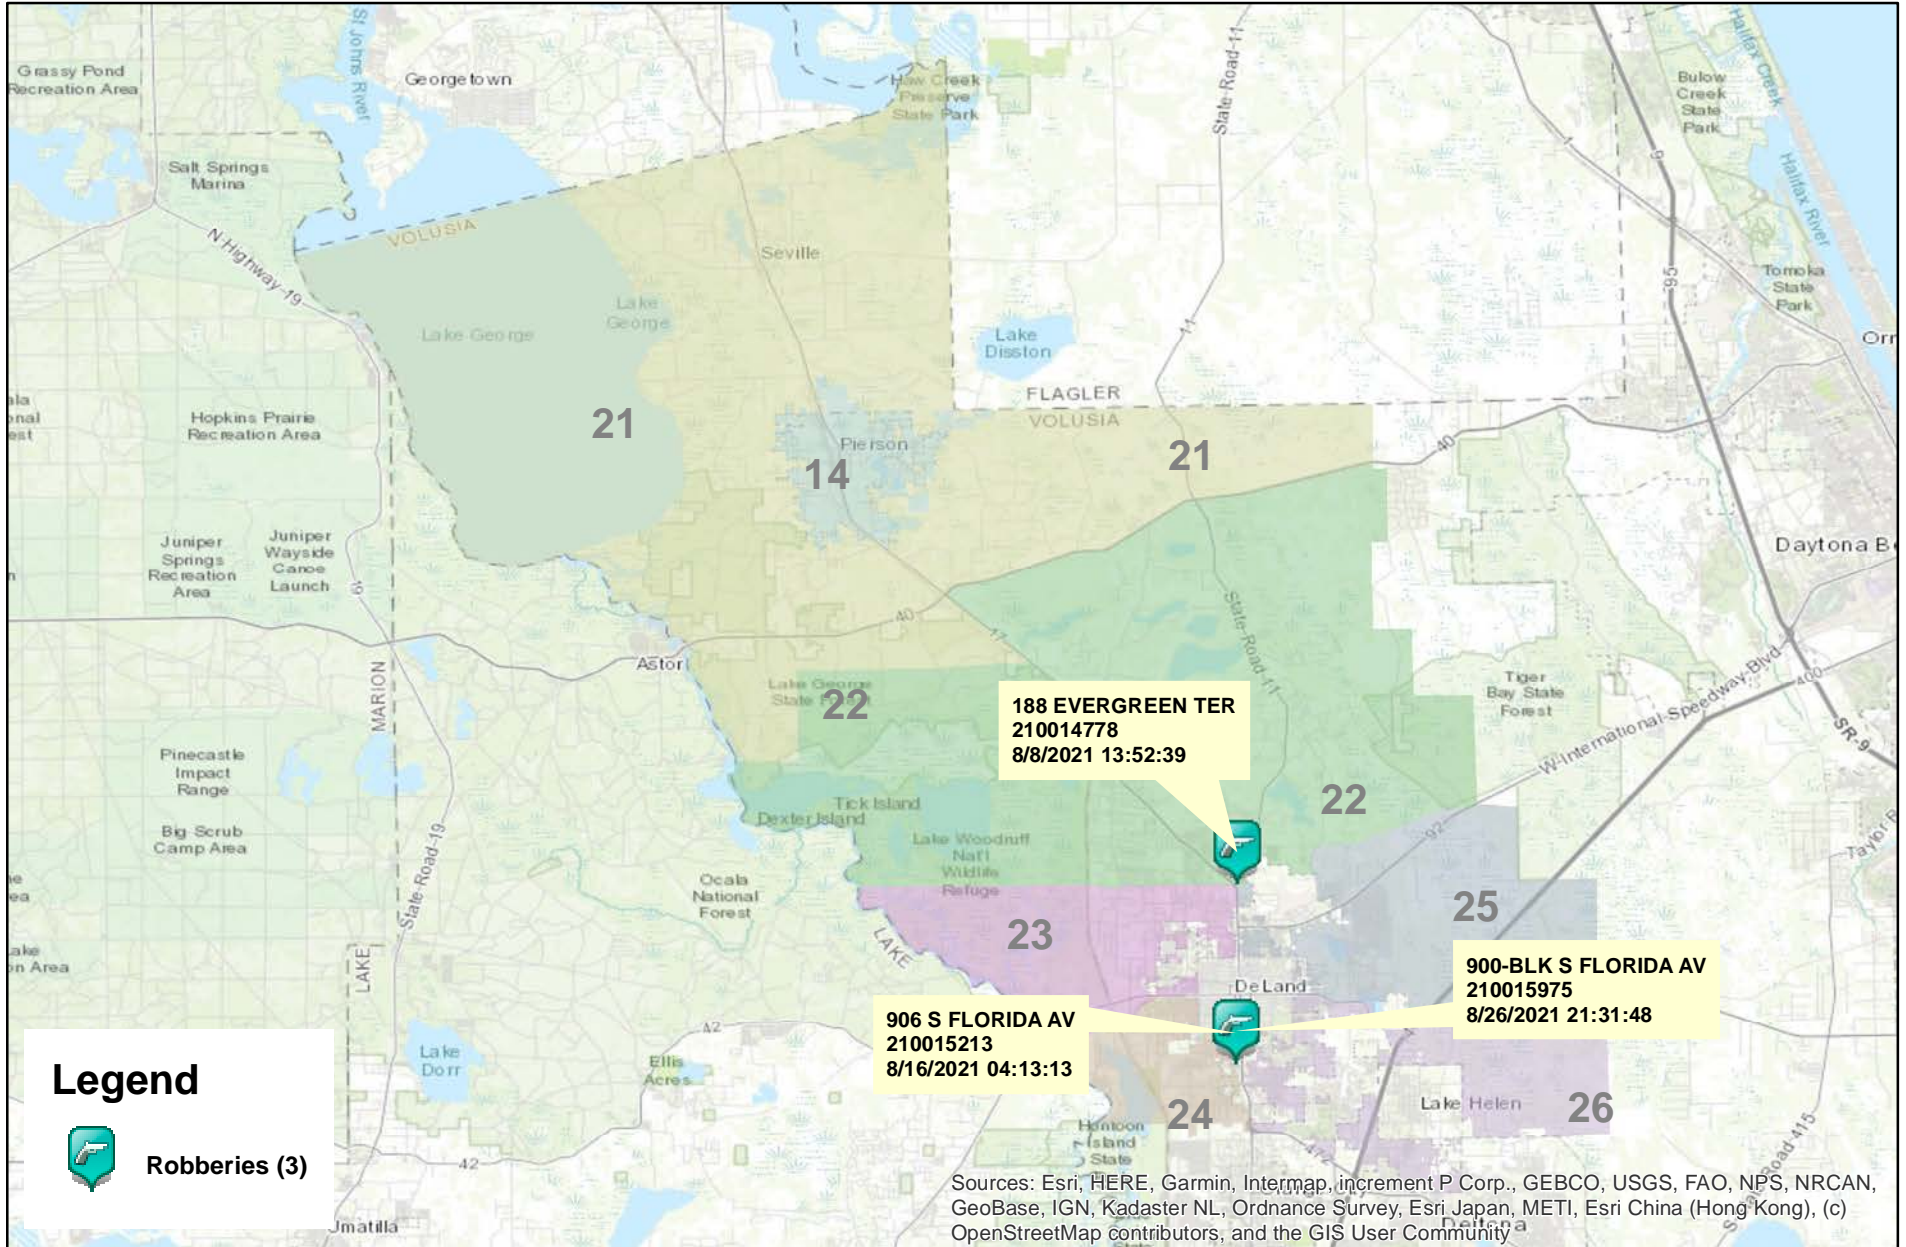

District 2 Robberies

08/08/2021 thru 09/04/2021

Prepared by: VC Crime Center
Crime Intelligence Analyst
Volusia Sheriff's Office
Printed On: 9/7/2021

0 1 2 4 6 8 10 Miles
* Map reflects total number of Incidents and not total number of victims

This is not a legal document. due to address incompatibilities, some incidents may not be represented and the information on this map should not be viewed as the legal representation of property boundaries, roads, facilities. etc.