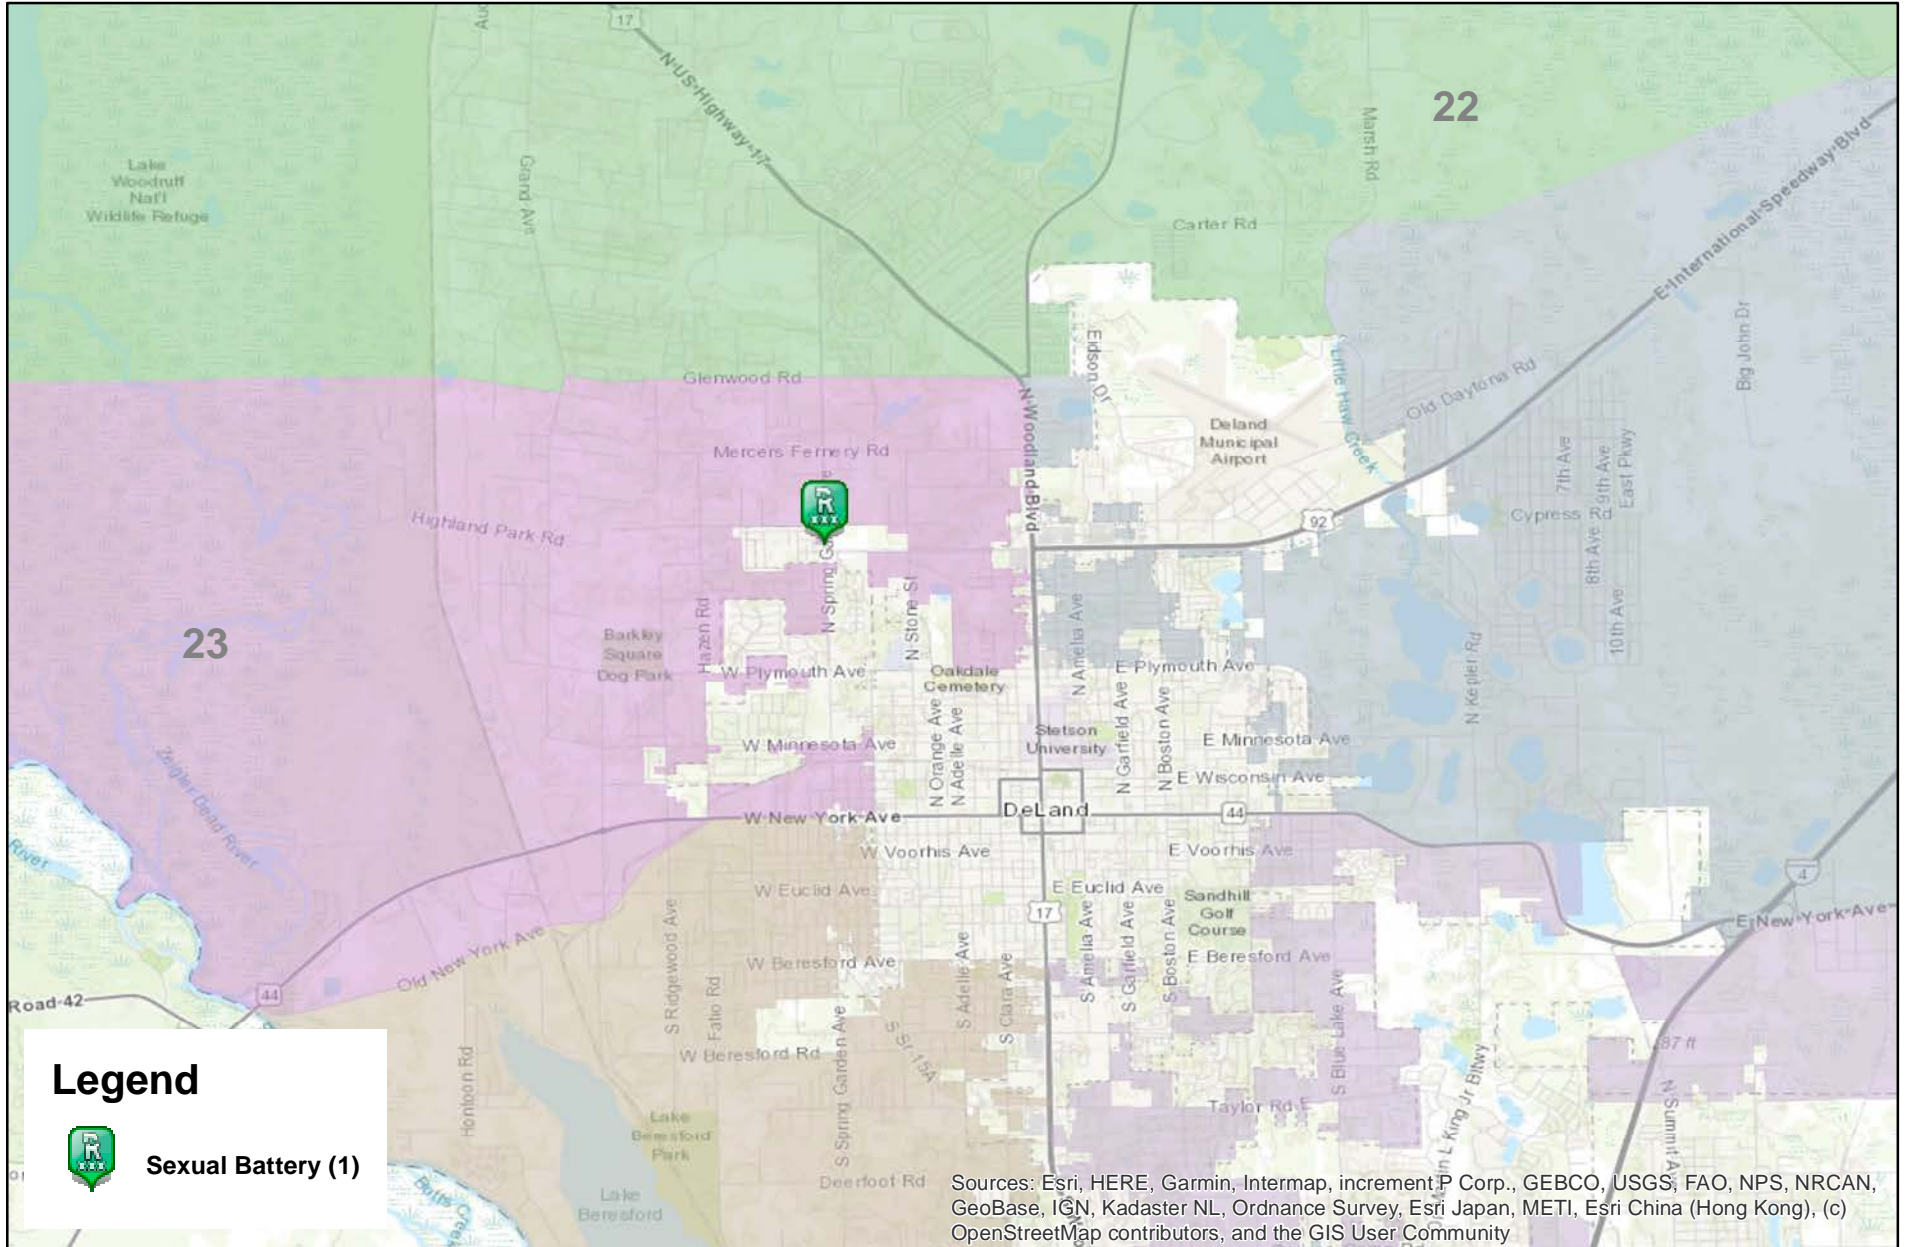

District 2 Sexual Batteries

08/08/2021 thru 09/04/2021

Prepared by: VC Crime Center
Crime Intelligence Analyst
Volusia Sheriff's Office
Printed On: 9/7/2021

0 0.5 1 2 3 Miles
* Map reflects total number of Incidents and not total number of victims

This is not a legal document. due to address incompatibilities, some incidents may not be represented and the information on this map should not be viewed as the legal representation of property boundaries, roads, facilities. etc.