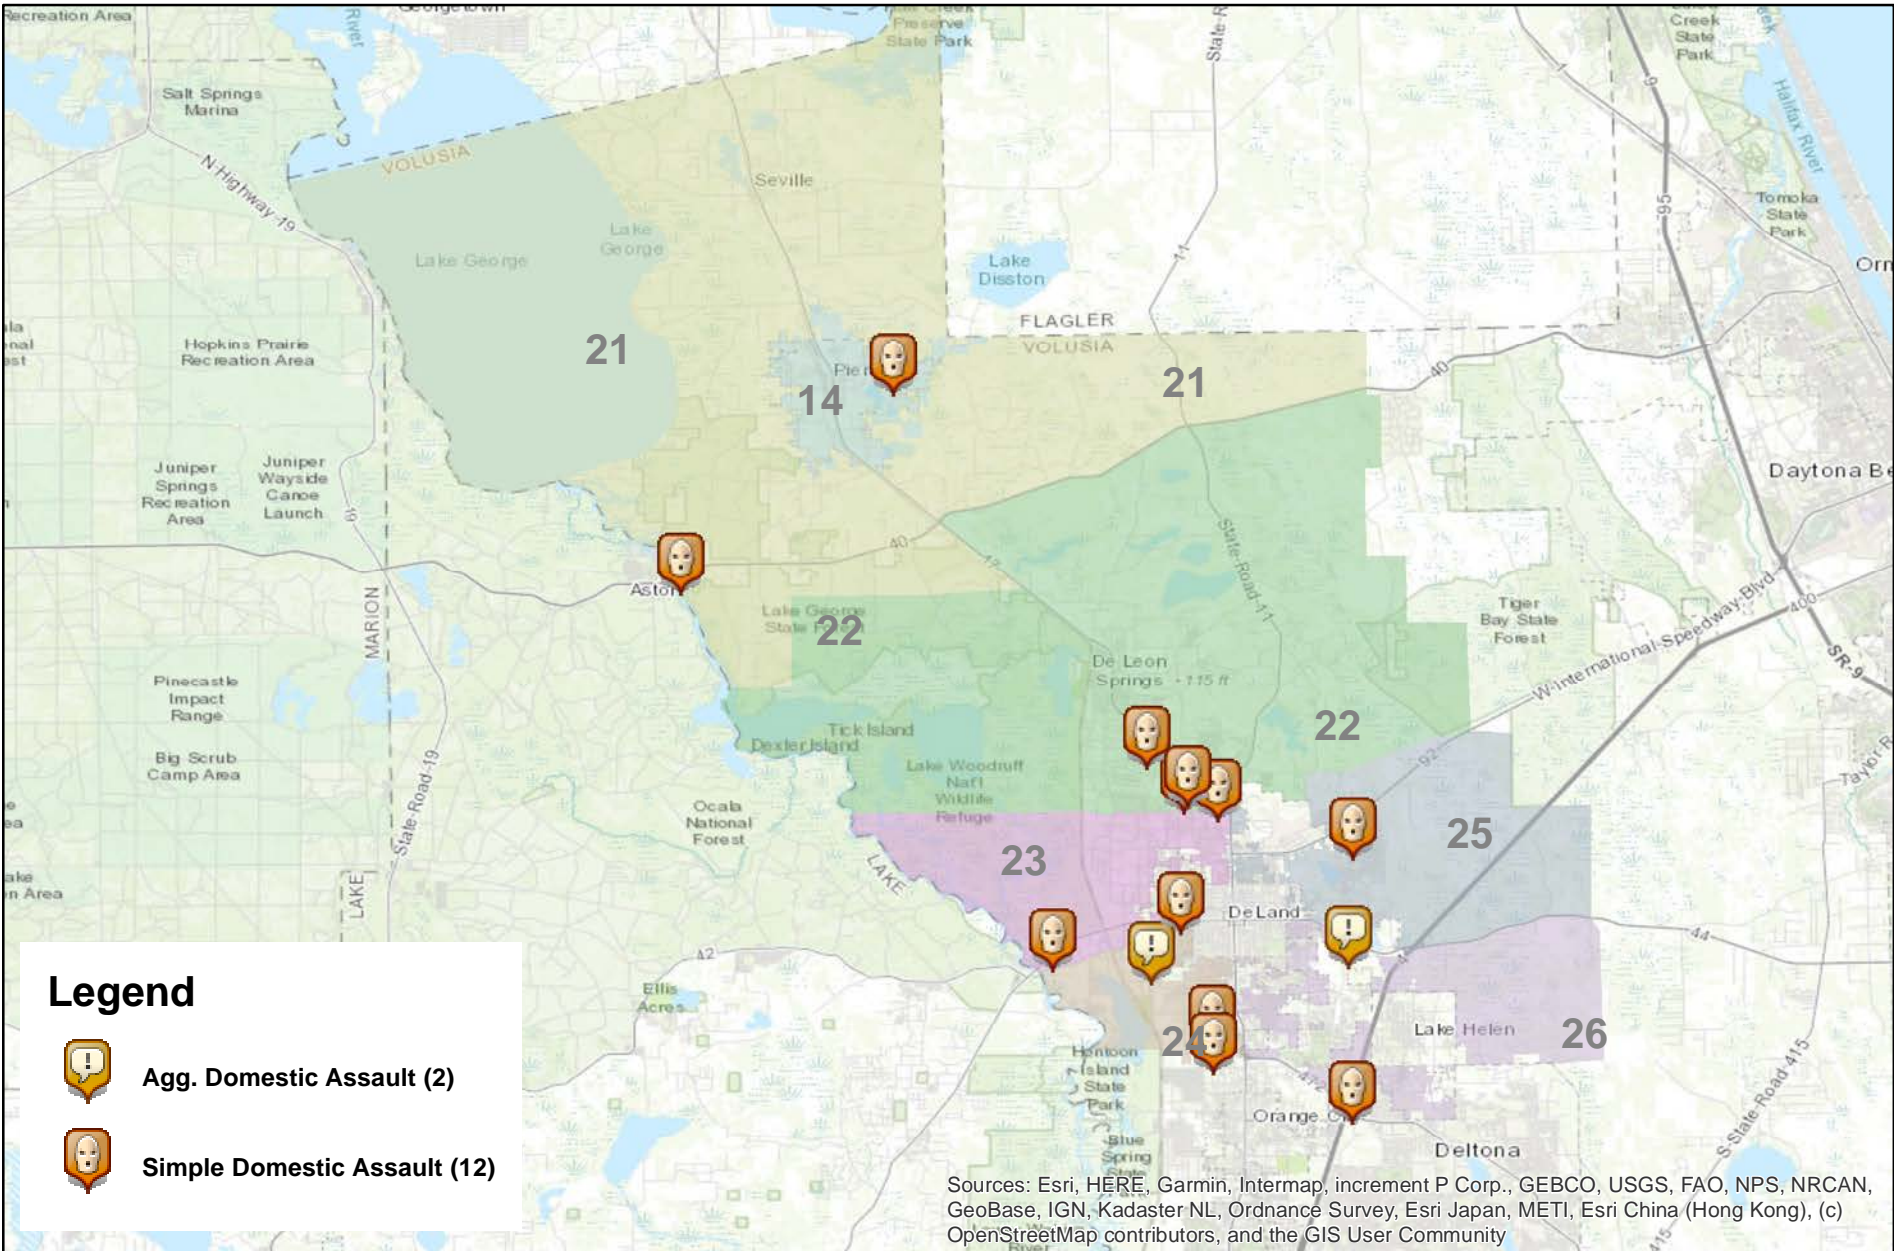

District 2 Domestic Assaults and Batteries

08/08/2021 thru 09/04/2021

Prepared by: VC Crime Center
Crime Intelligence Analyst
Volusia Sheriff's Office
Printed On: 9/7/2021

* Map reflects total number of Incidents and not total number of victims

This is not a legal document. due to address incompatibilities, some incidents may not be represented and the information on this map should not be viewed as the legal representation of property boundaries, roads, facilities. etc.