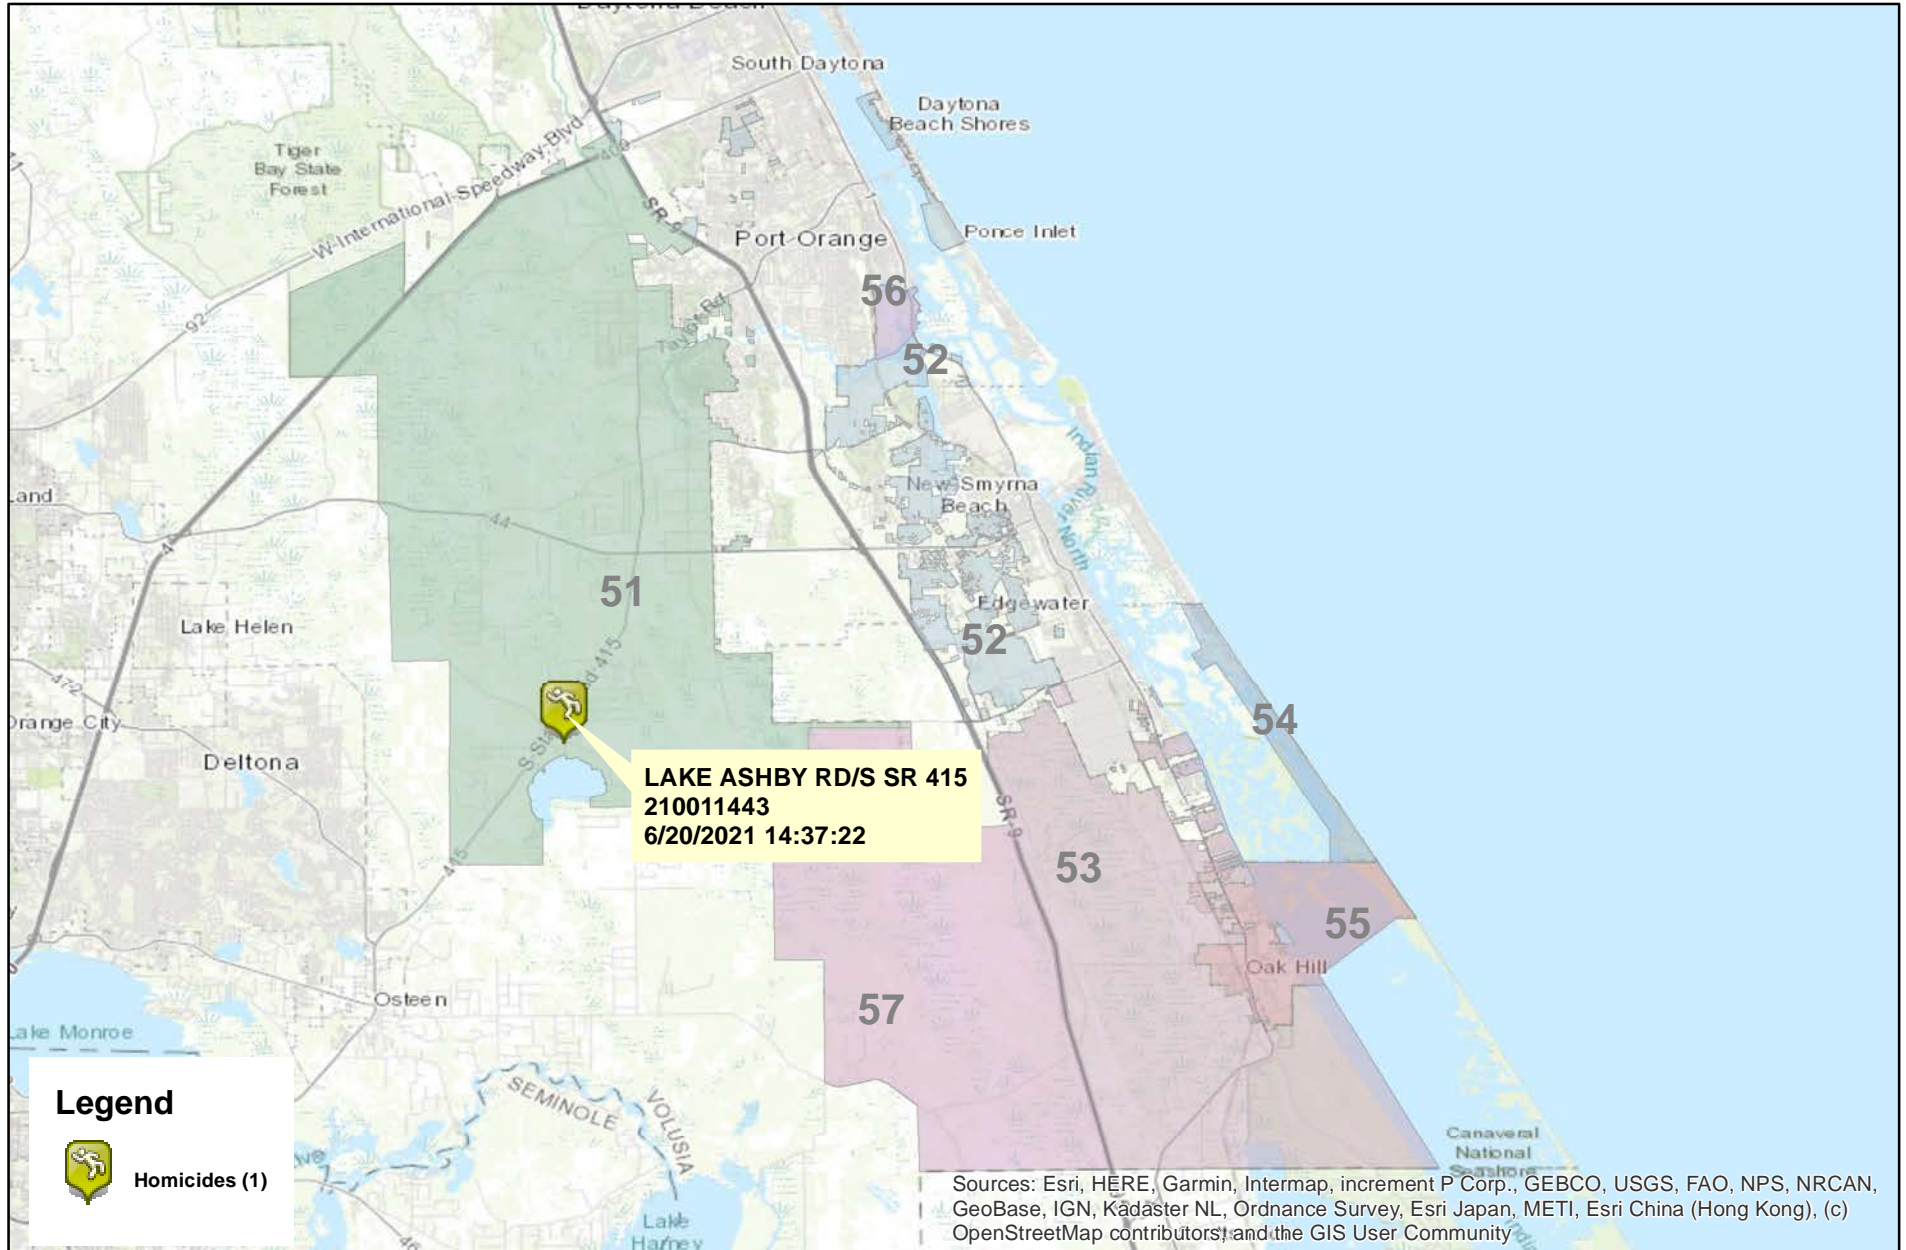

District 3 South Homicides

01/01/2021 thru 09/04/2021

Prepared by: VC Crime Center
Crime Intelligence Analyst
Volusia Sheriff's Office
Printed On: 9/7/2021

0 1 2 4 6 8 10 Miles
* Map reflects total number of Incidents and not total number of victims

This is not a legal document. due to address incompatibilities, some incidents may not be represented and the information on this map should not be viewed as the legal representation of property boundaries, roads, facilities. etc.