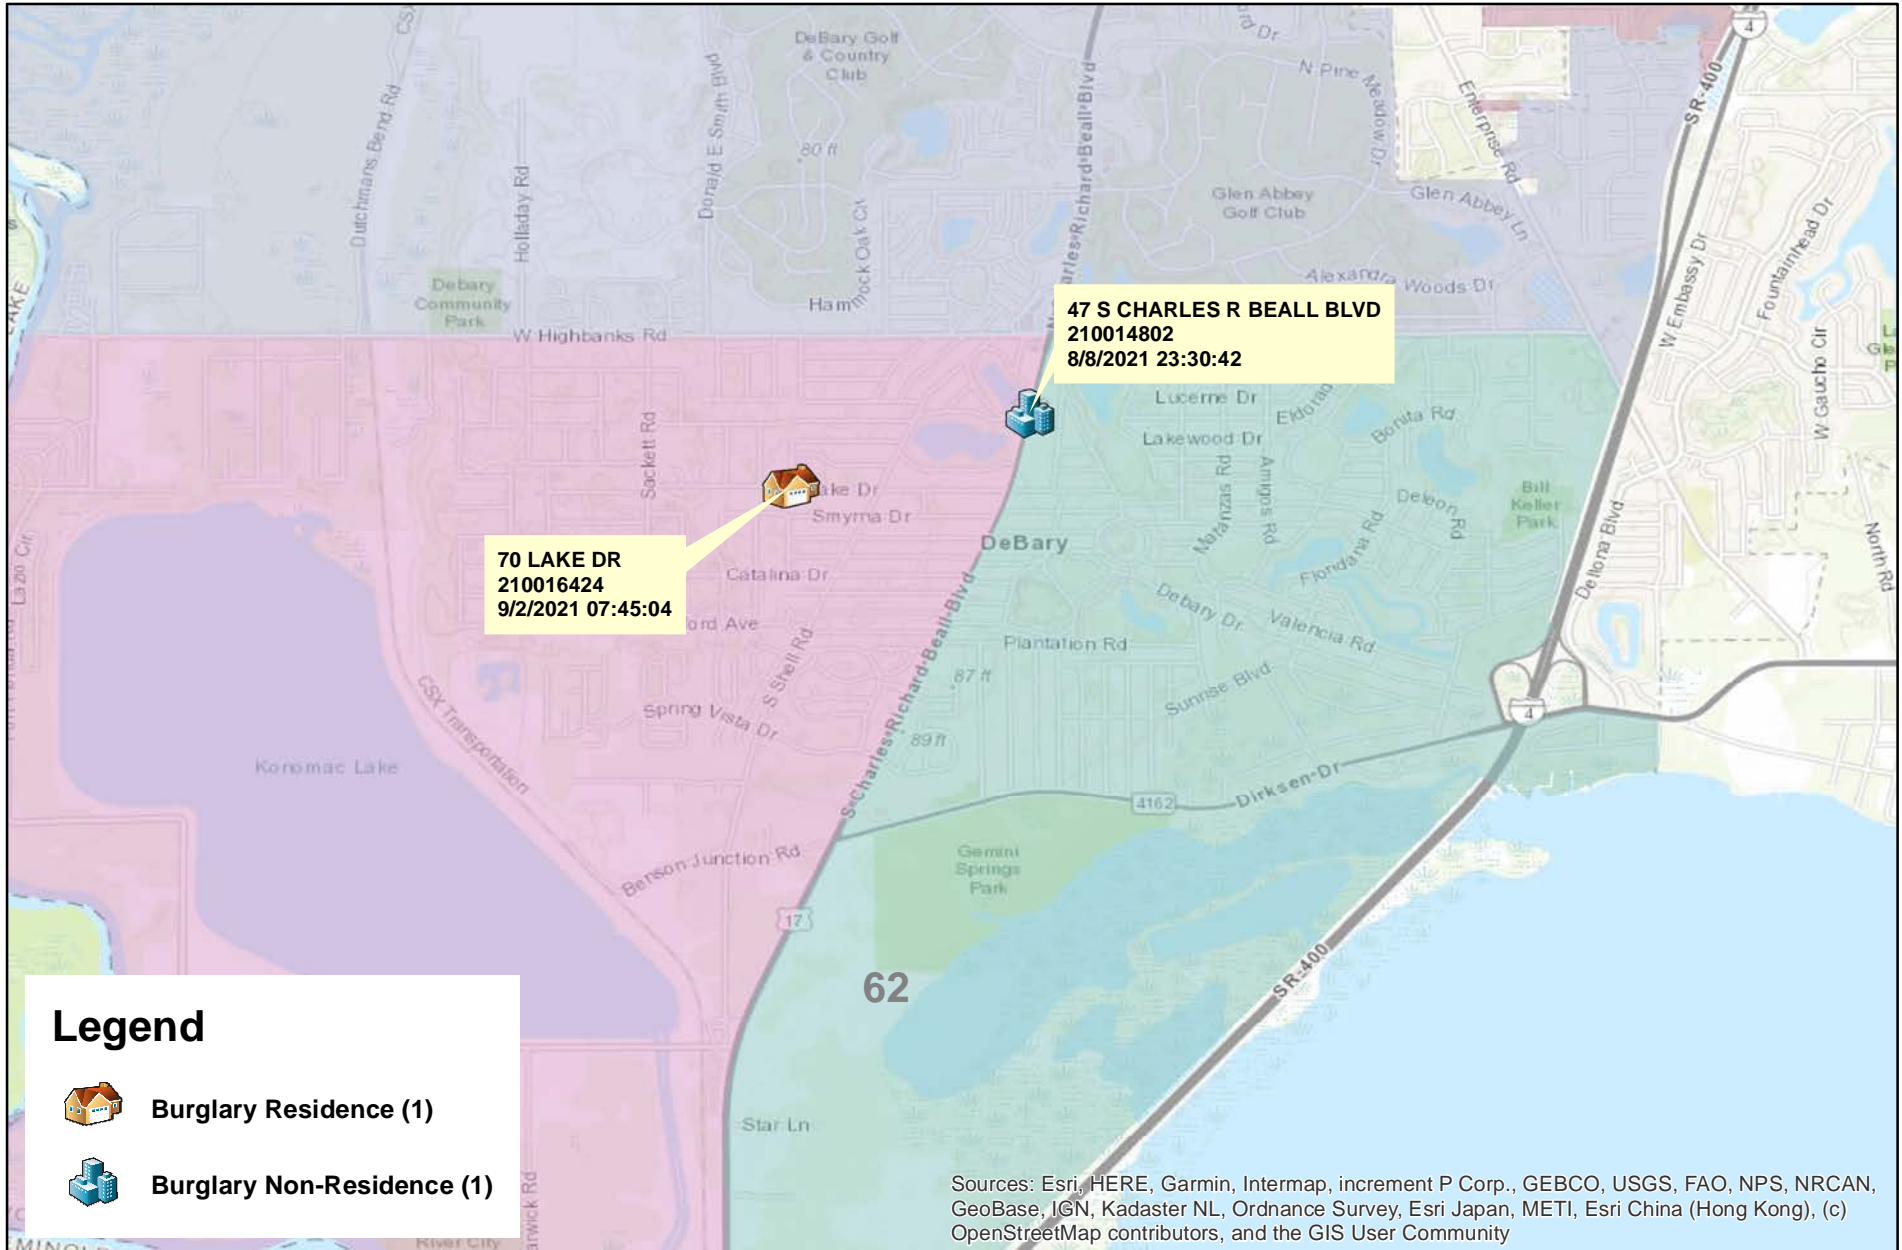

District 6 Burglaries

08/08/2021 thru 09/04/2021

Prepared by: VC Crime Center
Crime Intelligence Analyst
Volusia Sheriff's Office
Printed On: 9/7/2021

0 0.5 1 Miles
* Map reflects total number of Incidents and not total number of victims

This is not a legal document. due to address incompatibilities, some incidents may not be represented and the information on this map should not be viewed as the legal representation of property boundaries, roads, facilities. etc.