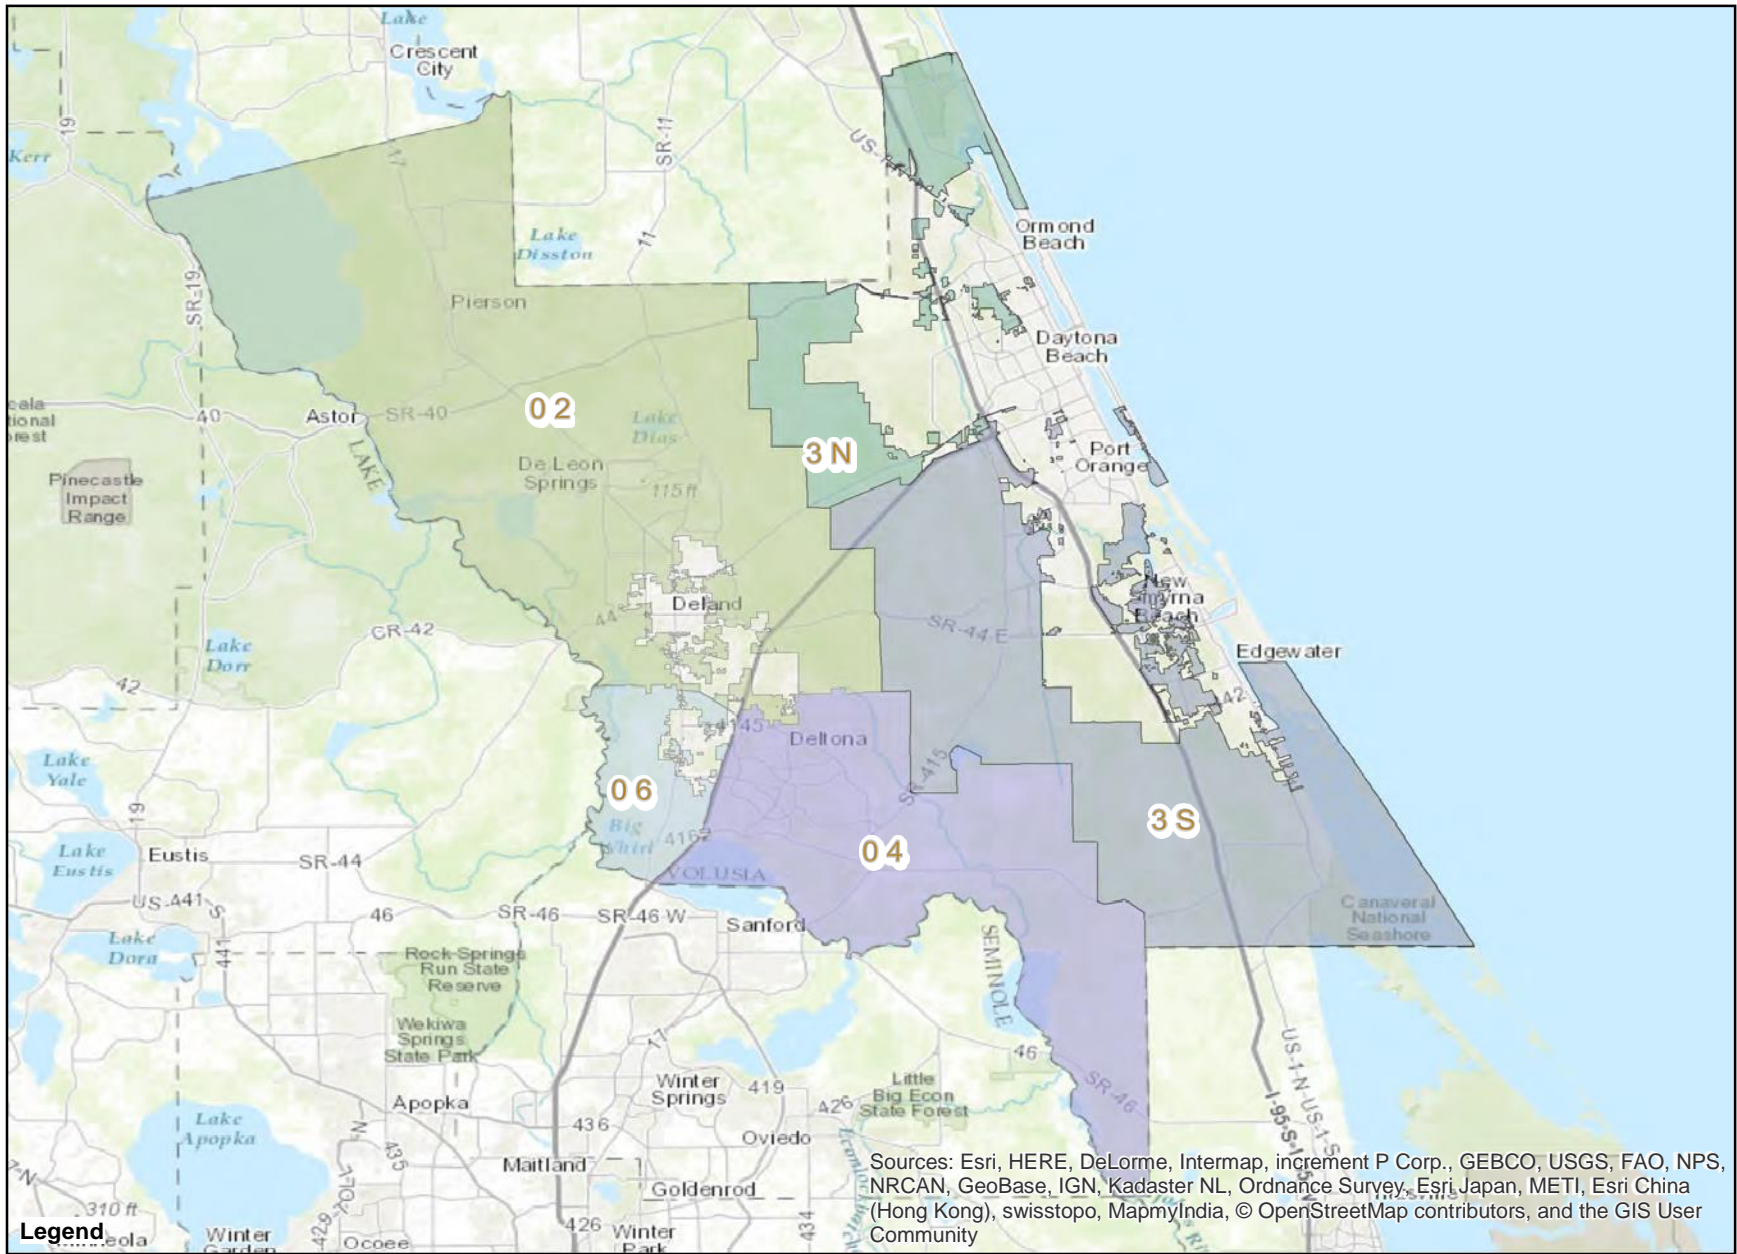

Last UCR build date: 9/6/2021 3:50:00 PM

COMPSTAT REPORT

WEST VOLUSIA

Period 21-08: August 08, 2021 – September 04, 2021

Sheriff Michael J. Chitwood
Chief Deputy Joseph Gallagher

Volusia Sheriff's Office Districts