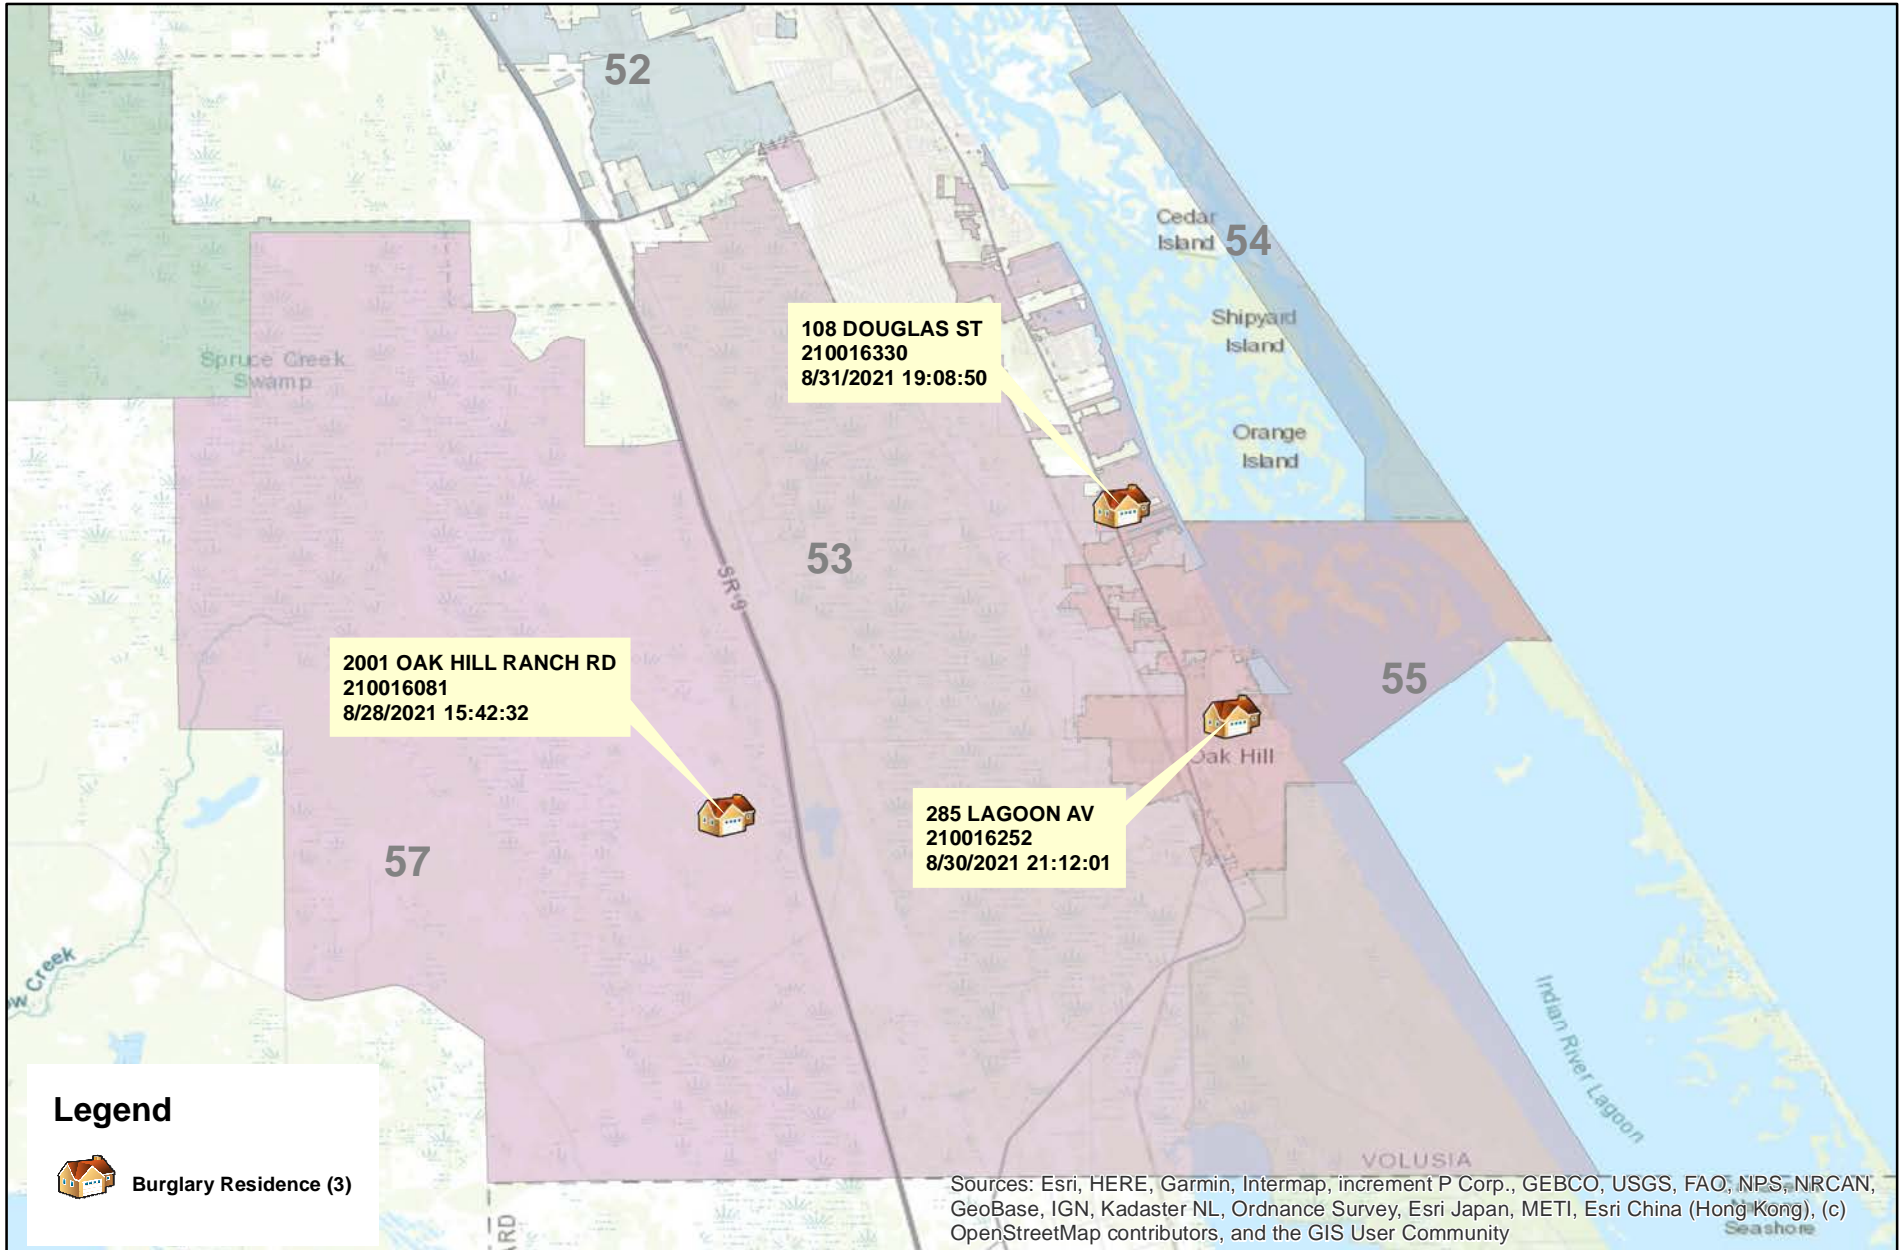

District 3 South Burglaries

08/08/2021 thru 09/04/2021

Prepared by: VC Crime Center
Crime Intelligence Analyst
Volusia Sheriff's Office
Printed On: 9/7/2021

0 0.5 1 2 3 4 5 Miles
* Map reflects total number of Incidents and not total number of victims

This is not a legal document. due to address incompatibilities, some incidents may not be represented and the information on this map should not be viewed as the legal representation of property boundaries, roads, facilities. etc.