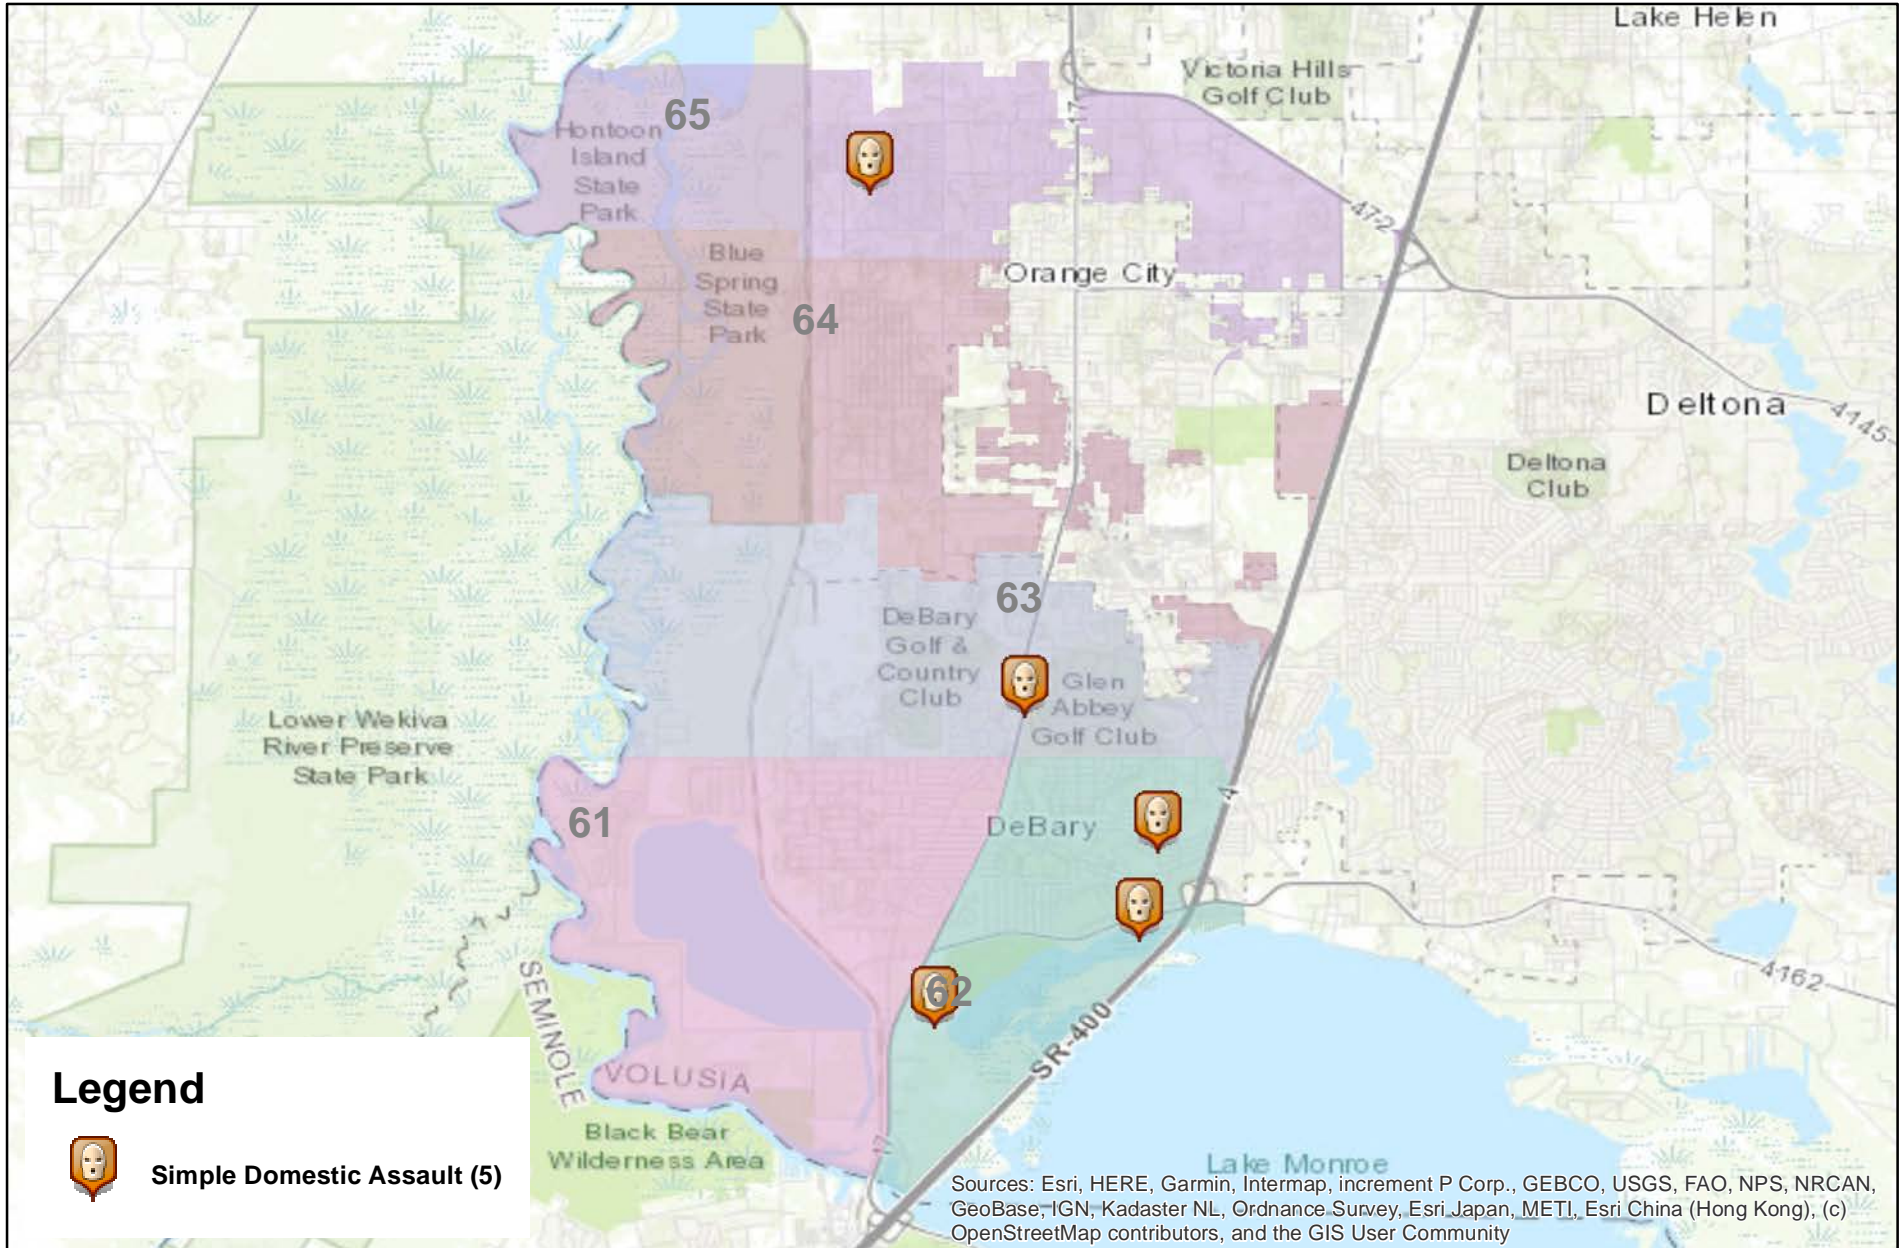

District 6 Domestic Assaults and Batteries

08/08/2021 thru 09/04/2021

Prepared by: VC Crime Center
Crime Intelligence Analyst
Volusia Sheriff's Office
Printed On: 9/7/2021

0 0.5 1 2 3 Miles
* Map reflects total number of Incidents and not total number of victims

This is not a legal document. due to address incompatibilities, some incidents may not be represented and the information on this map should not be viewed as the legal representation of property boundaries, roads, facilities. etc.