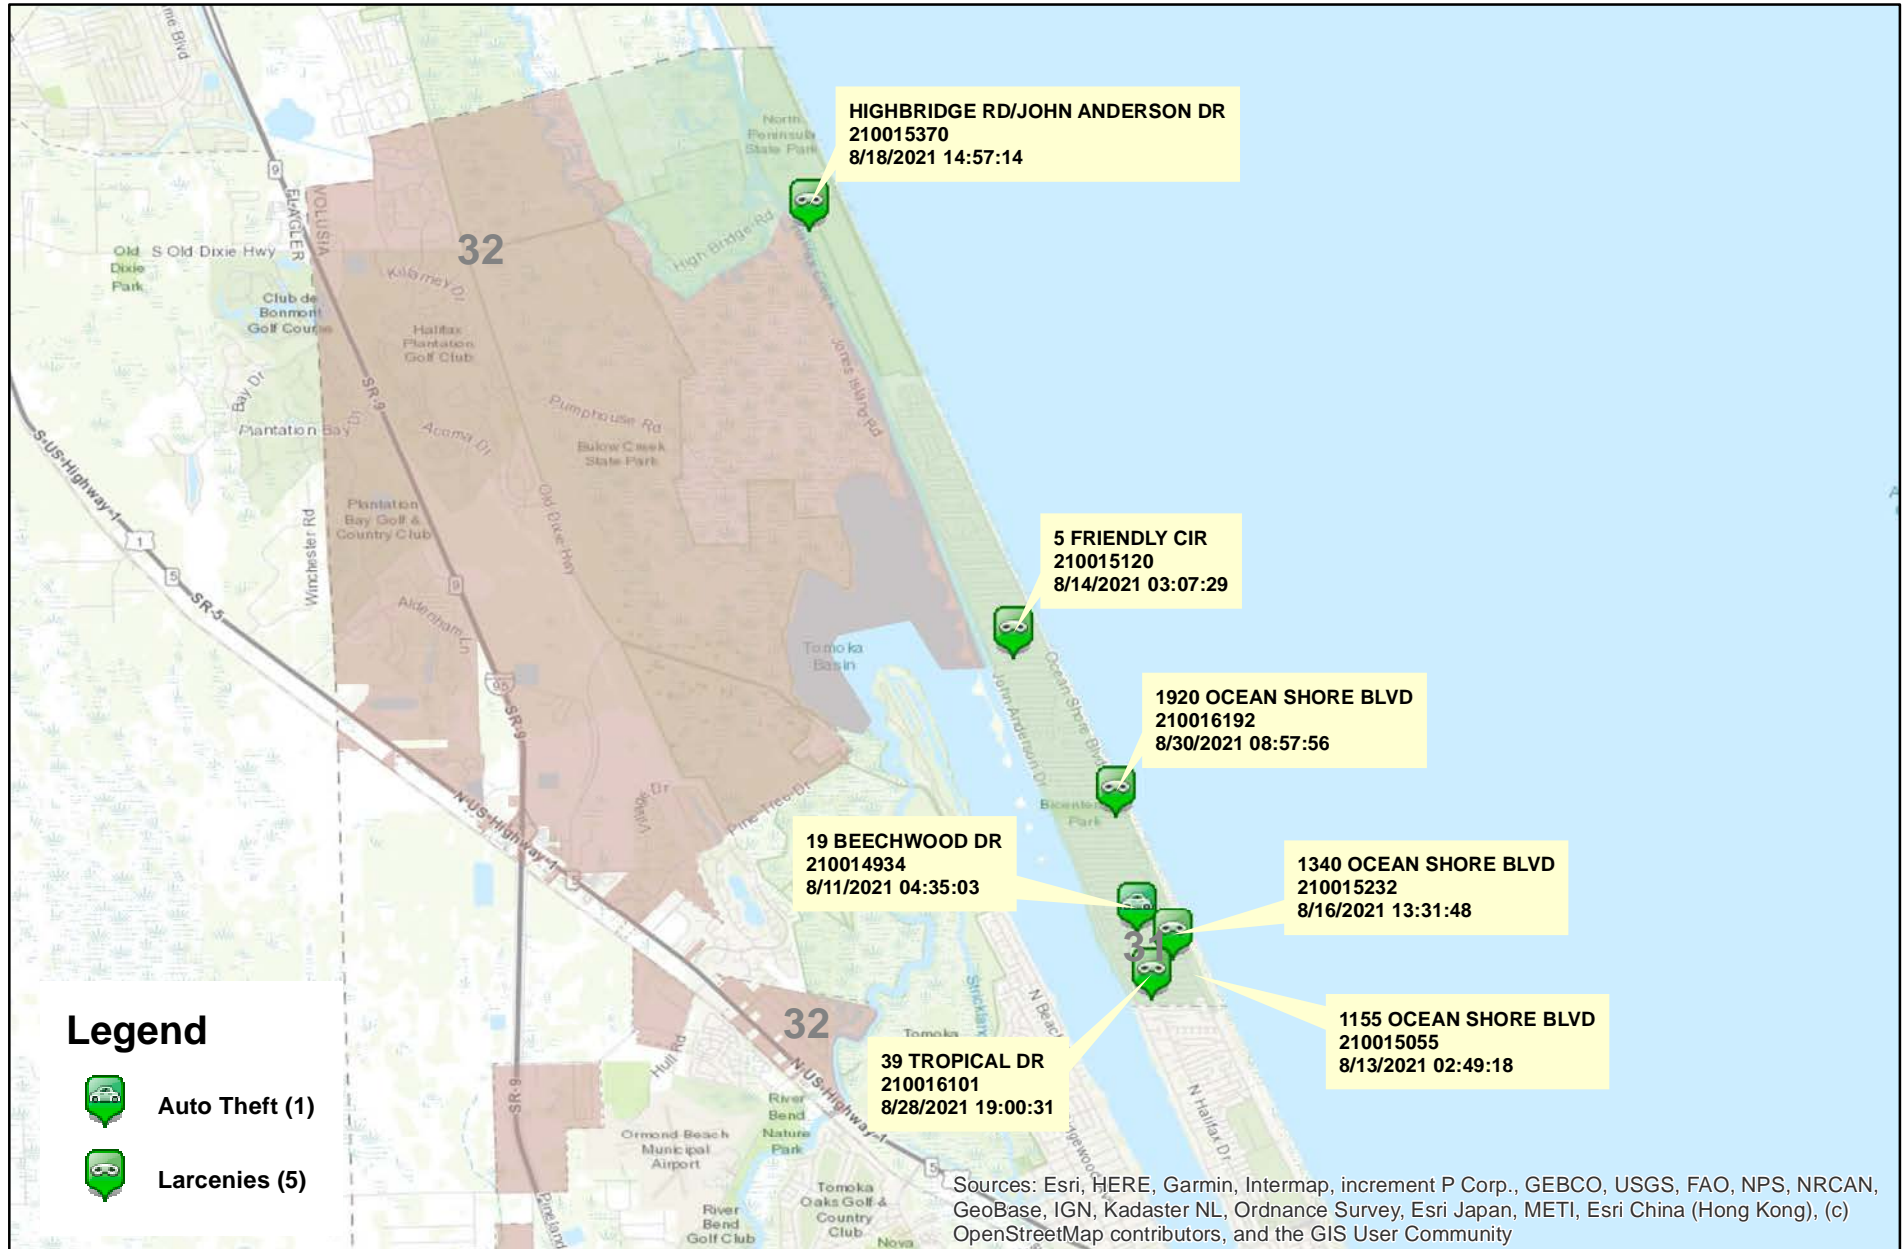

District 3 North Hot Zone 31

08/08/2021 thru 09/04/2021

Legend

- Auto Theft (1)
- Larcenies (5)

Sources: Esri, HERE, Garmin, Intermap, increment P Corp., GEBCO, USGS, FAO, NPS, NRCAN, GeoBase, IGN, Kadaster NL, Ordnance Survey, Esri Japan, METI, Esri China (Hong Kong), (c) OpenStreetMap contributors, and the GIS User Community

Prepared by: VC Crime Center
Crime Intelligence Analyst
Volusia Sheriff's Office
Printed On: 9/7/2021