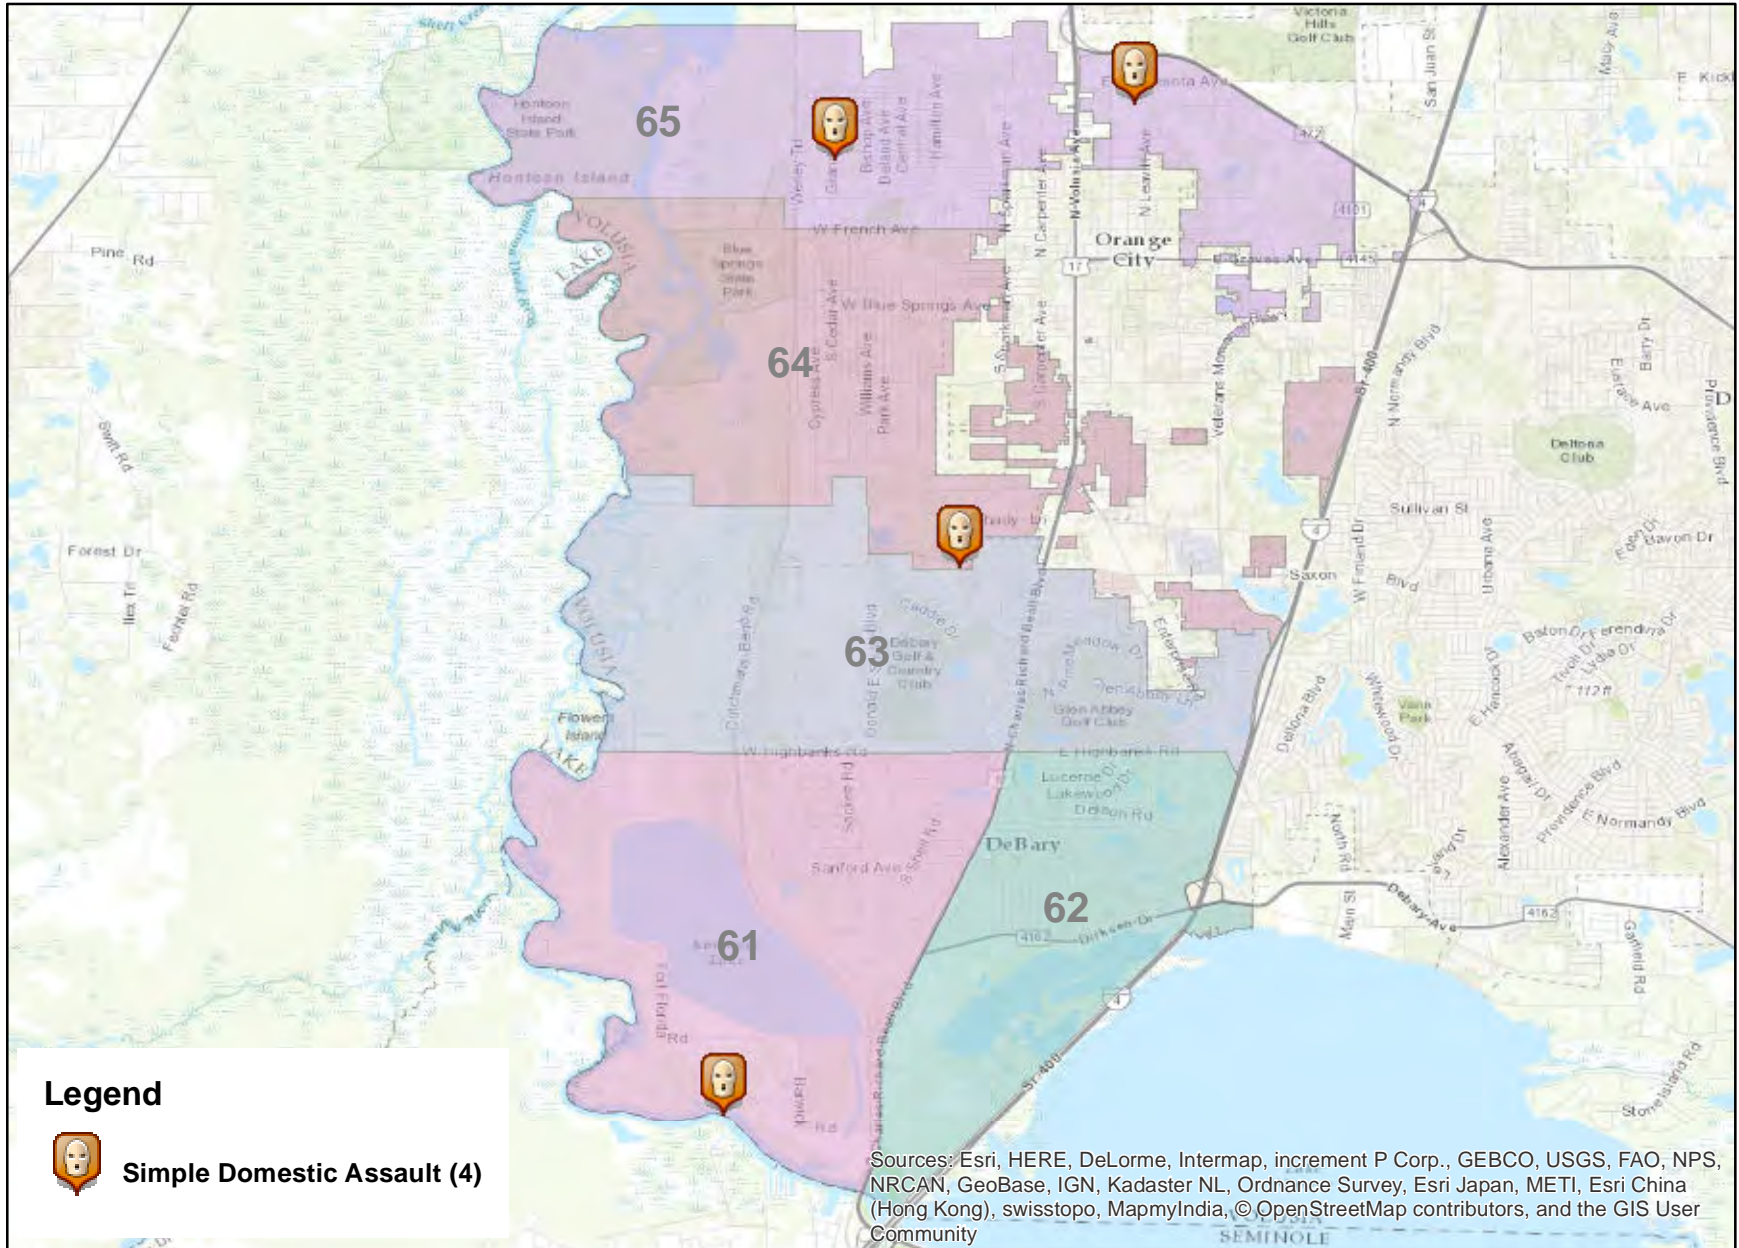

District 6 Domestic Assaults and Batteries

07/02/2017 thru 07/15/2017

Prepared by: VC Crime Center
Crime Intelligence Analyst
Volusia County Sheriff's Office
Printed On: 7/18/2017

0 0.5 1 2 3 Miles
* Map reflects total number of Incidents and not total number of victims

This is not a legal document.
due to address incompatibilities, some incidents may not be represented and the information on this map should not be viewed as the legal representation of property boundaries, roads, facilities. etc.