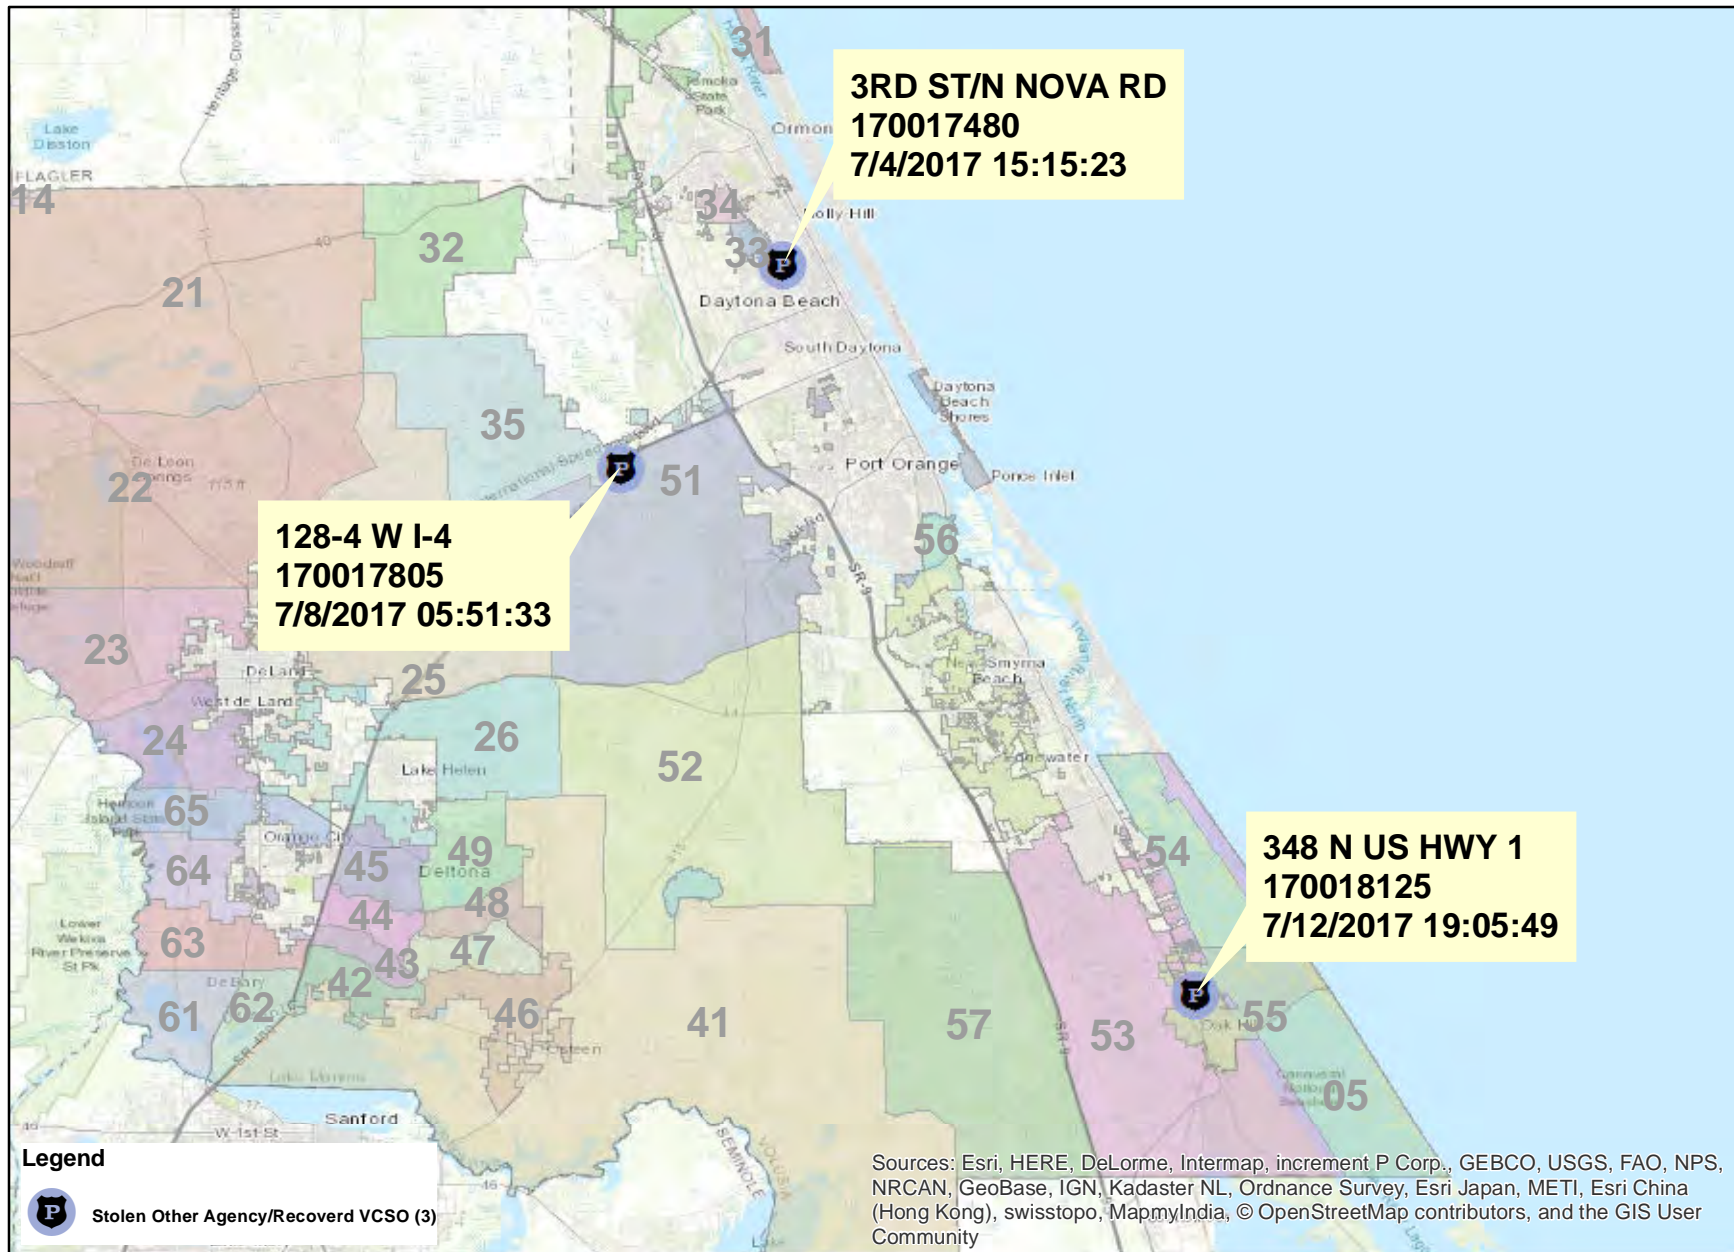

Uniform Traffic Citations – 1

Home Detention Checks – 33

Field Interview Cards – 1

Park, Walk and Visit Summer Camps - 29

Agencywide Auto Recoveries 07/02/2017 thru 07/15/2017

Prepared by: VC Crime Center
 Crime Intelligence Analyst
 Volusia County Sheriff's Office
 Printed On: 7/18/2017