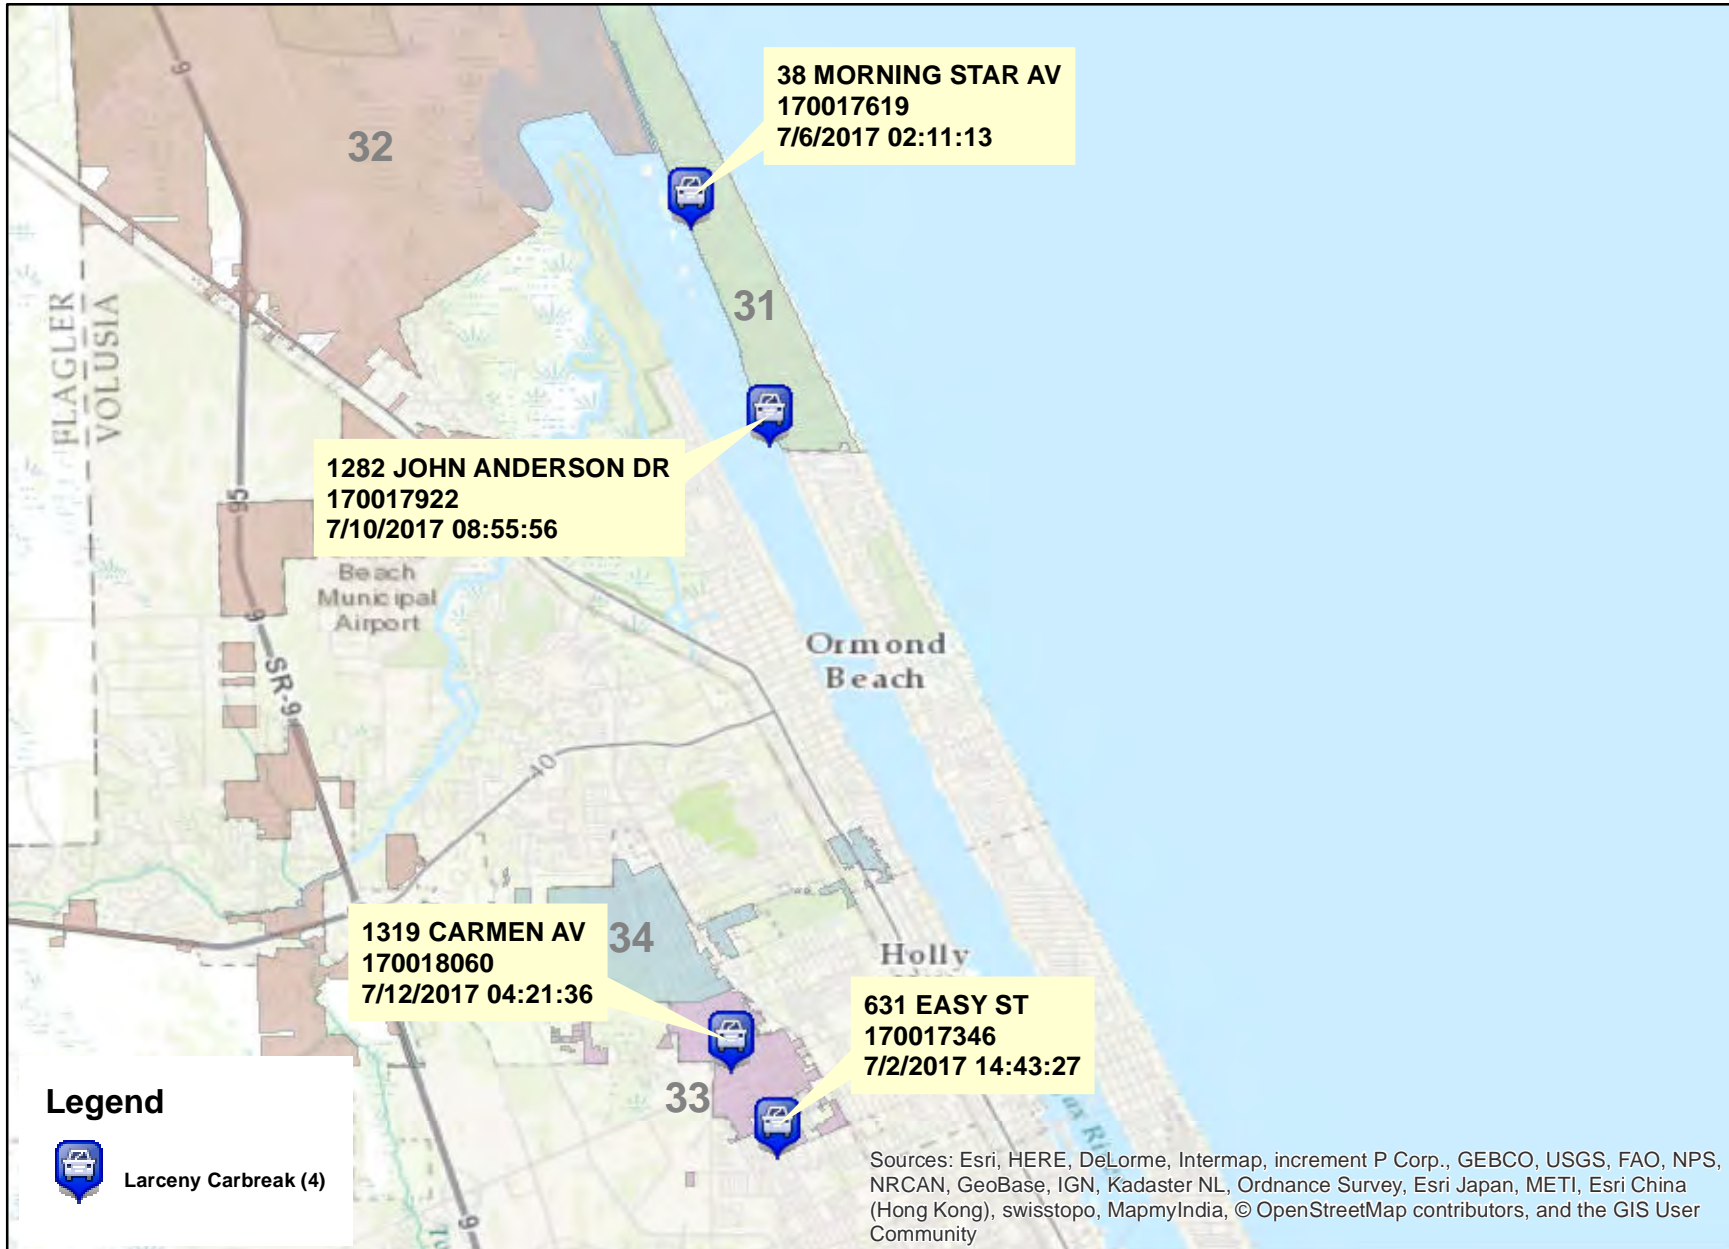

District 3 North Larceny Carbreaks

07/02/2017 thru 07/15/2017

Prepared by: VC Crime Center
Crime Intelligence Analyst
Volusia County Sheriff's Office
Printed On: 7/18/2017

* Map reflects total number of Incidents and not total number of victims

This is not a legal document. due to address incompatibilities, some incidents may not be represented and the information on this map should not be viewed as the legal representation of property boundaries, roads, facilities. etc.