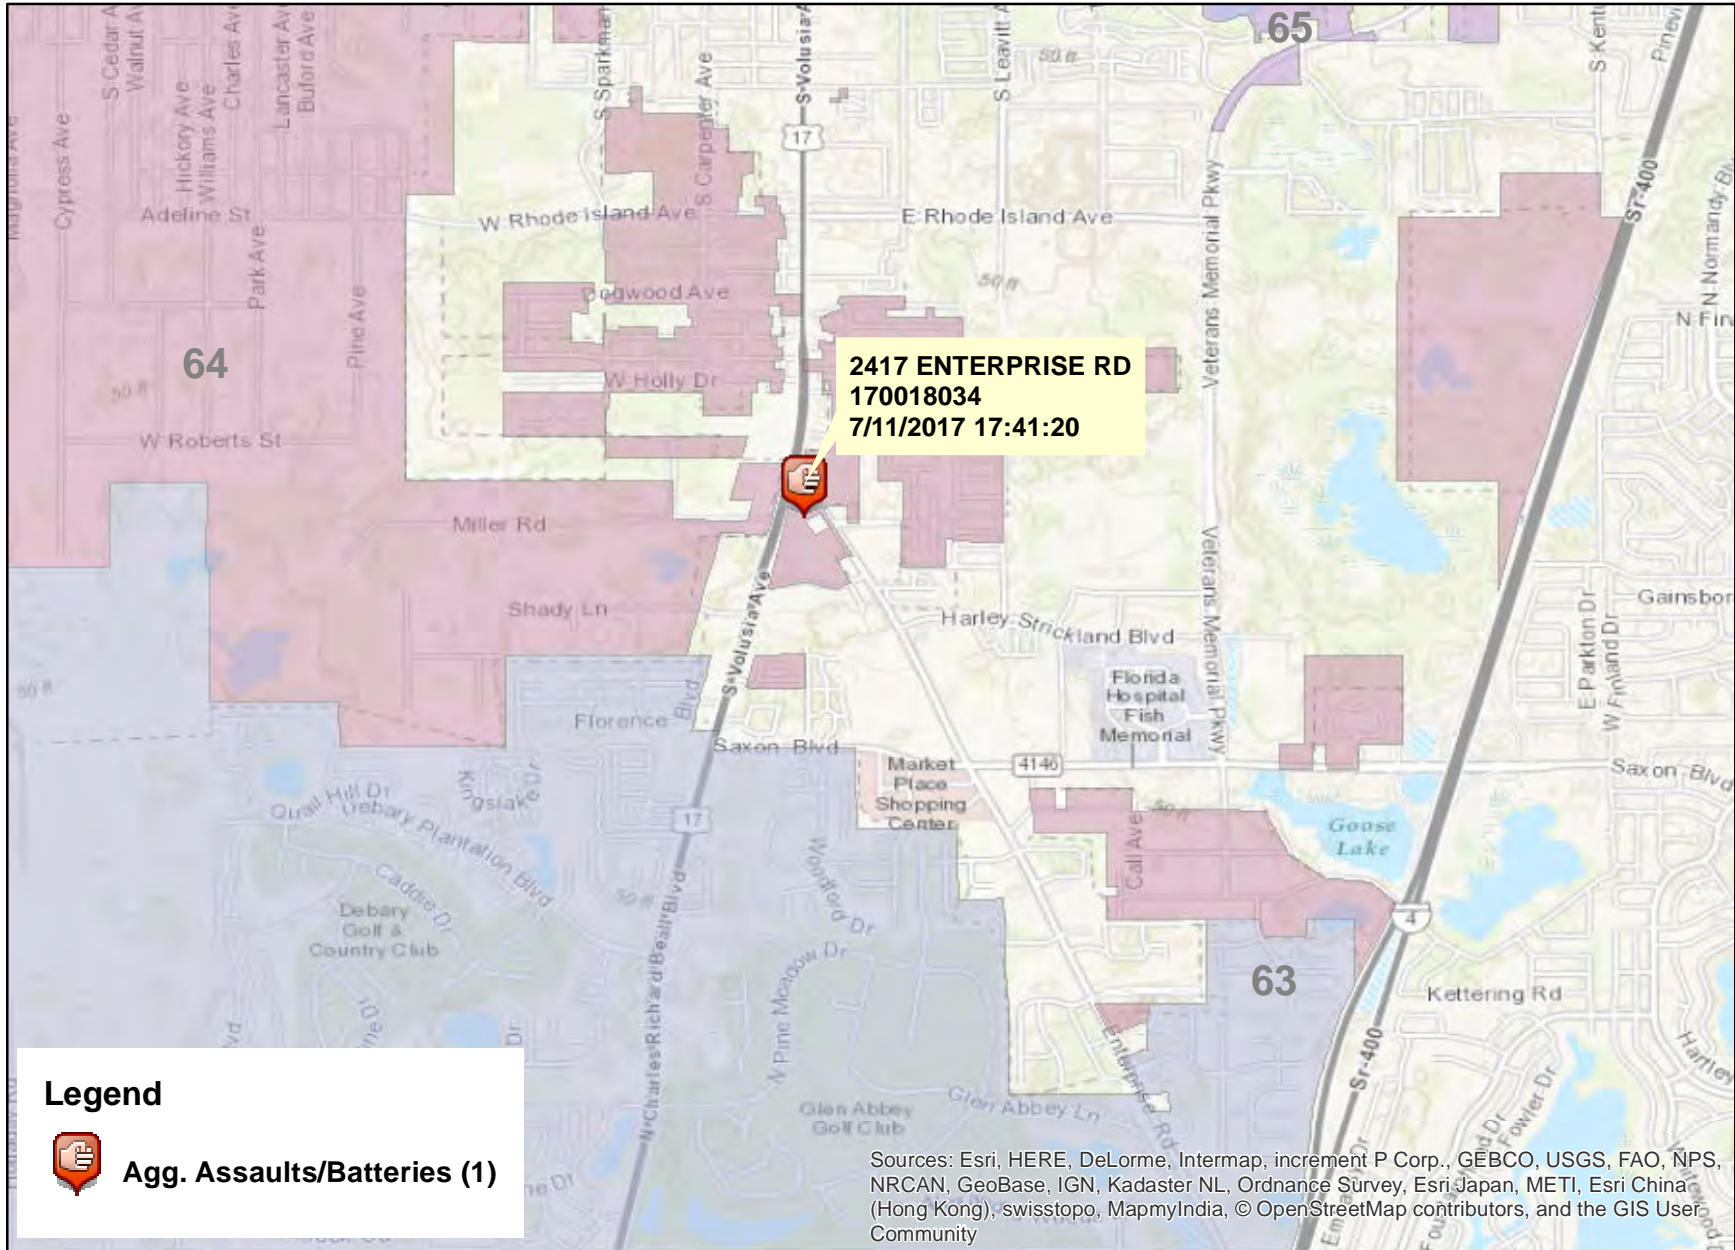

District 6 Aggravated Assaults and Batteries 07/02/2017 thru 07/15/2017

Prepared by: VC Crime Center
Crime Intelligence Analyst
Volusia County Sheriff's Office
Printed On: 7/18/2017

* Map reflects total number of Incidents and not total number of victims

This is not a legal document.
due to address incompatibilities, some incidents may not be represented and the information on this map should not be viewed as the legal representation of property boundaries, roads, facilities. etc.