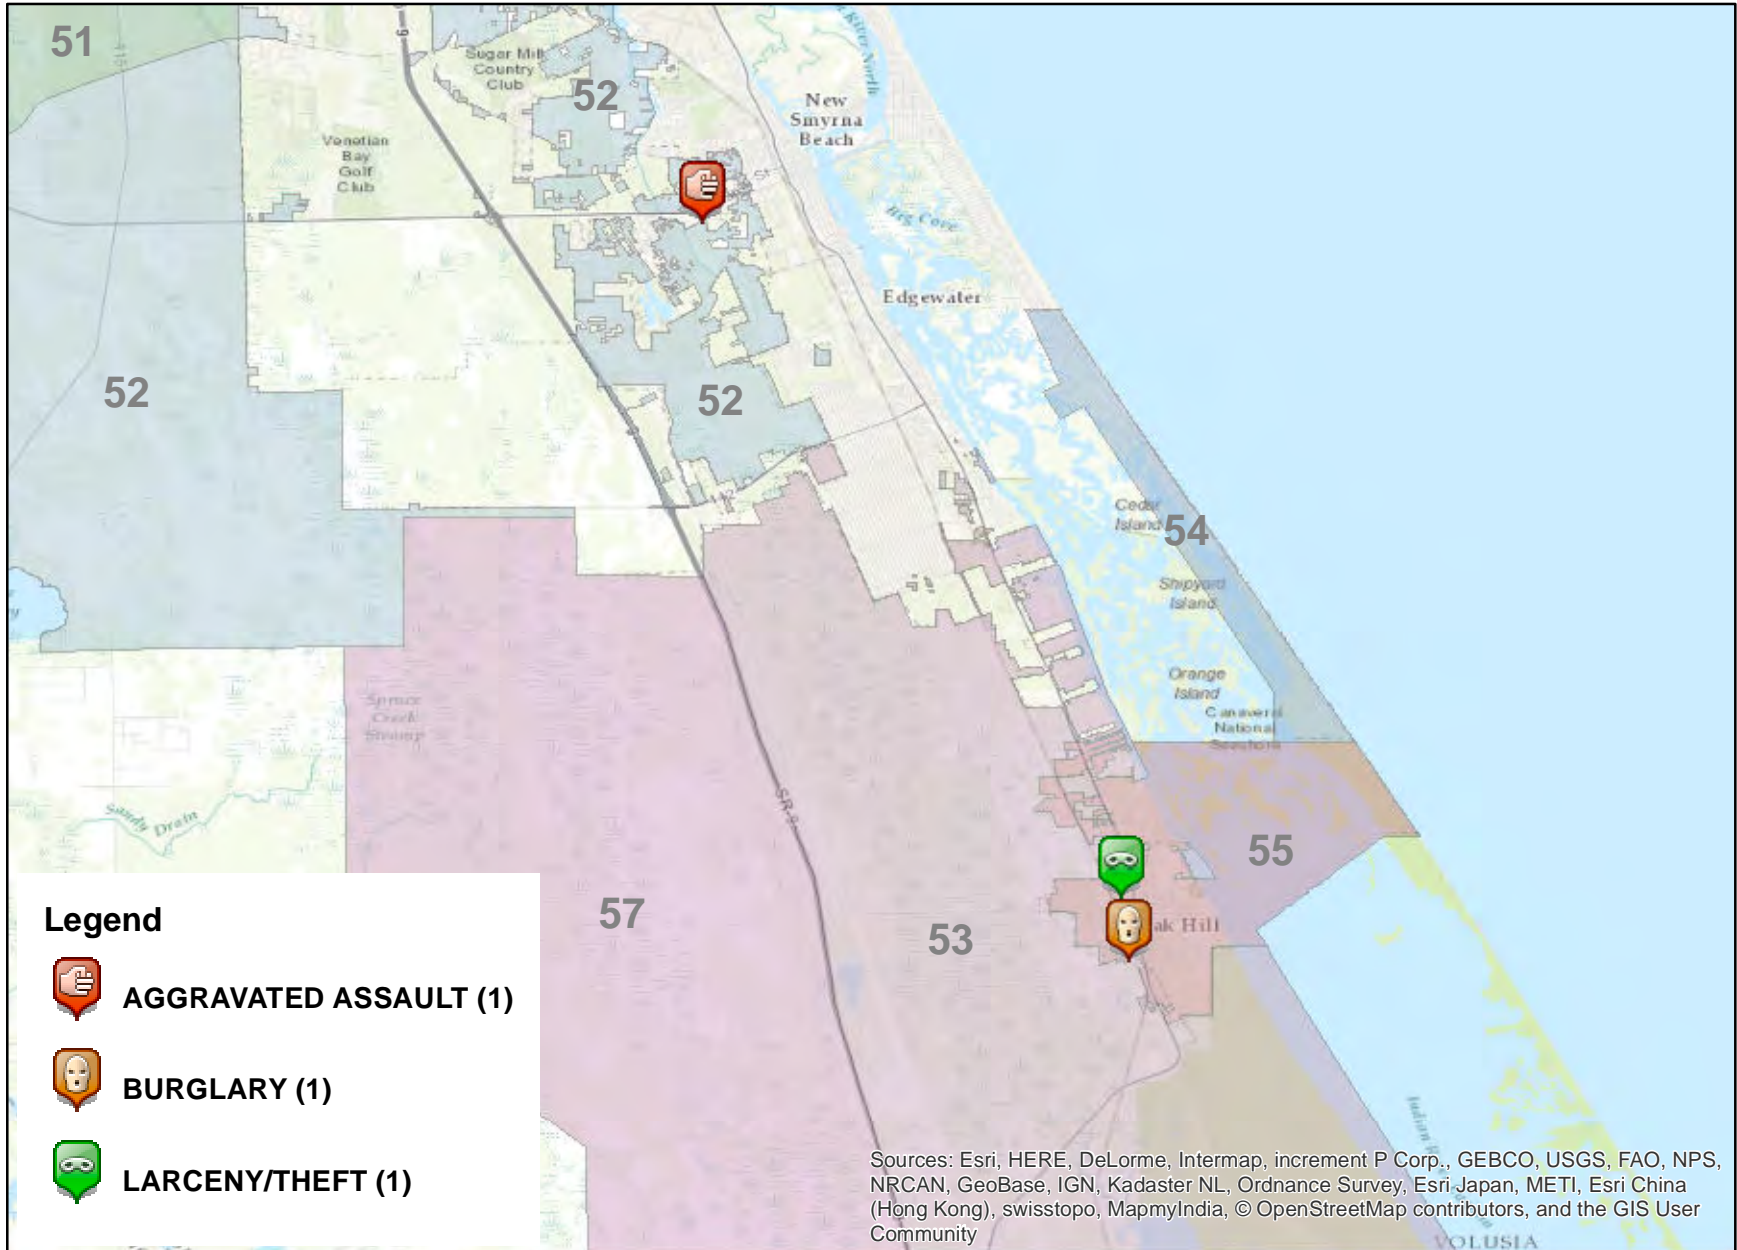

District 3 South Part I Arrests by Location

07/02/2017 thru 07/15/2017

Prepared by: VC Crime Center
Crime Intelligence Analyst
Volusia County Sheriff's Office
Printed On: 7/18/2017

* Map reflects total number of Incidents and not total number of victims

This is not a legal document. due to address incompatibilities, some incidents may not be represented and the information on this map should not be viewed as the legal representation of property boundaries, roads, facilities. etc.