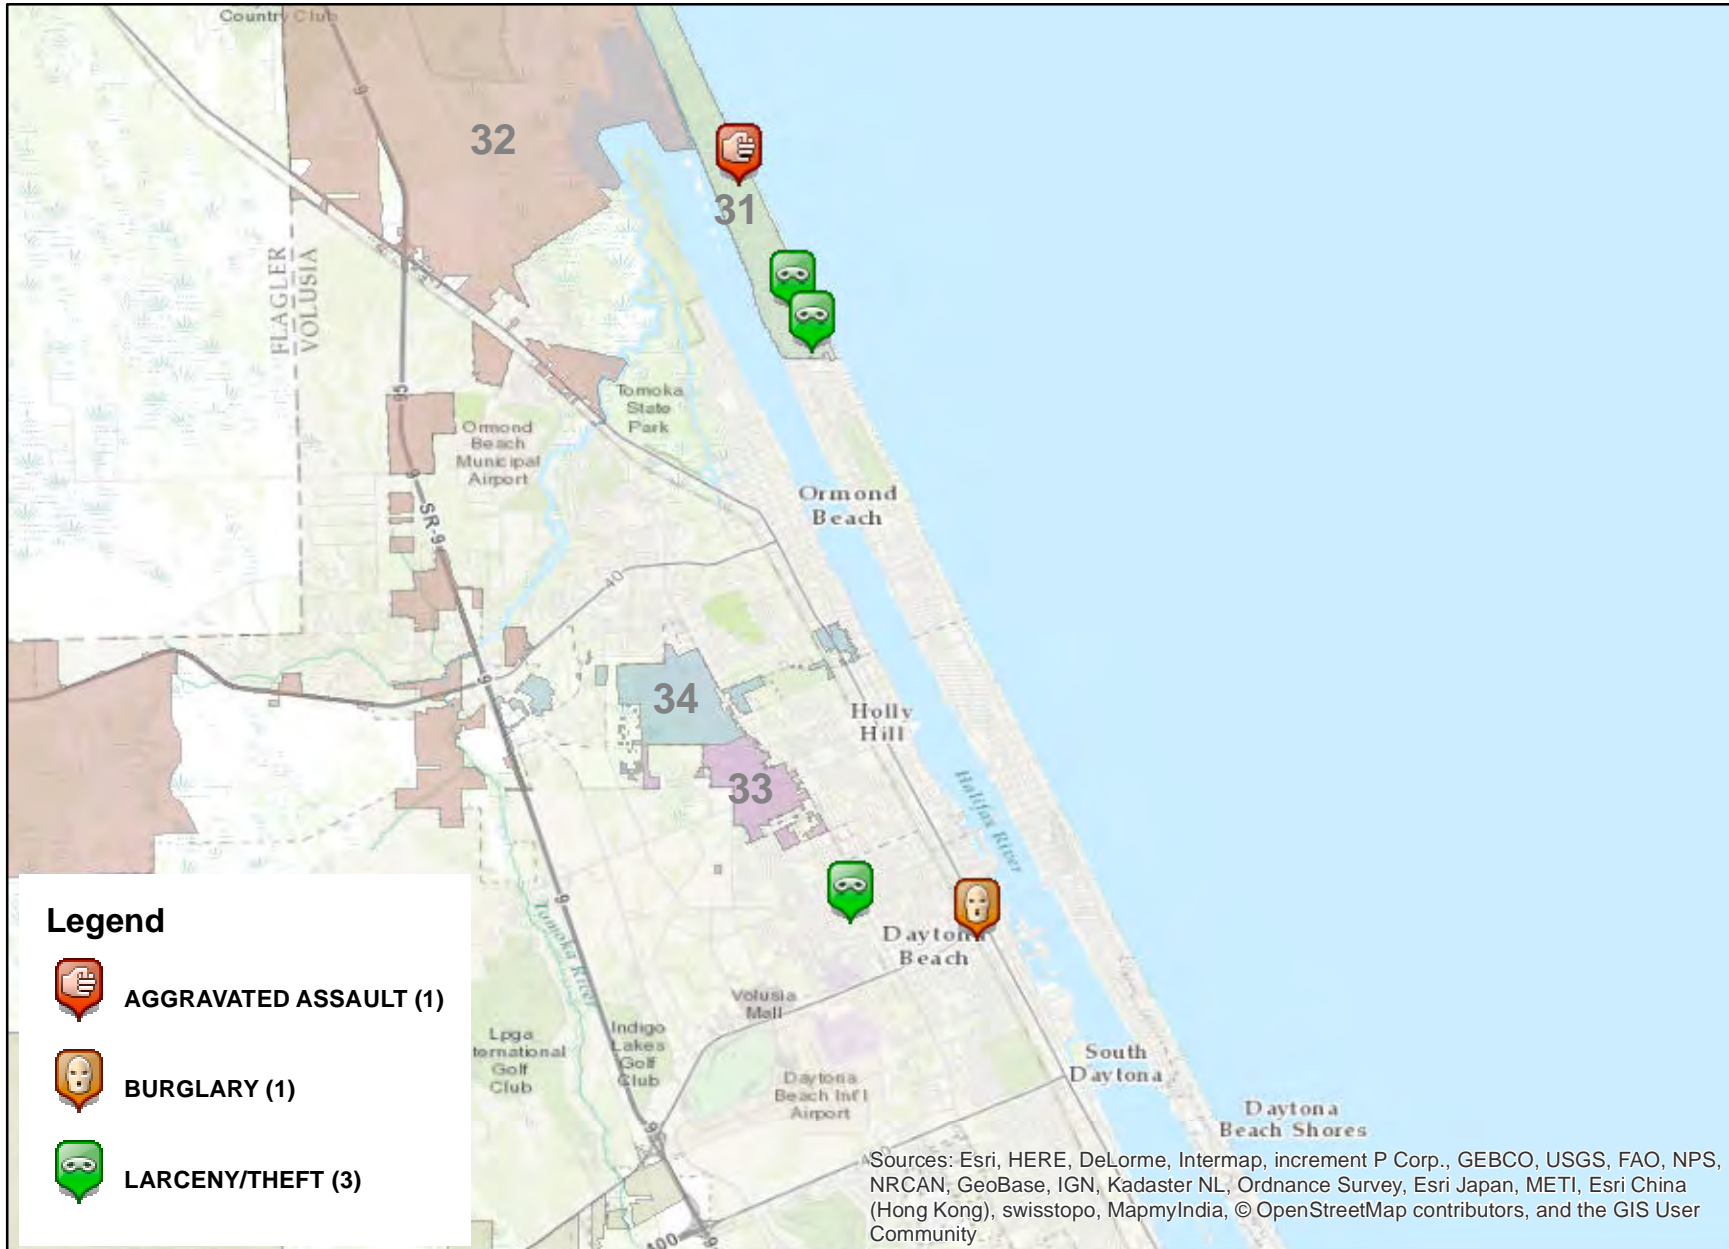

District 3 North Part I Arrests by Location

07/02/2017 thru 07/15/2017

Prepared by: VC Crime Center
Crime Intelligence Analyst
Volusia County Sheriff's Office
Printed On: 7/18/2017

* Map reflects total number of Incidents and not total number of victims

This is not a legal document. due to address incompatibilities, some incidents may not be represented and the information on this map should not be viewed as the legal representation of property boundaries, roads, facilities. etc.