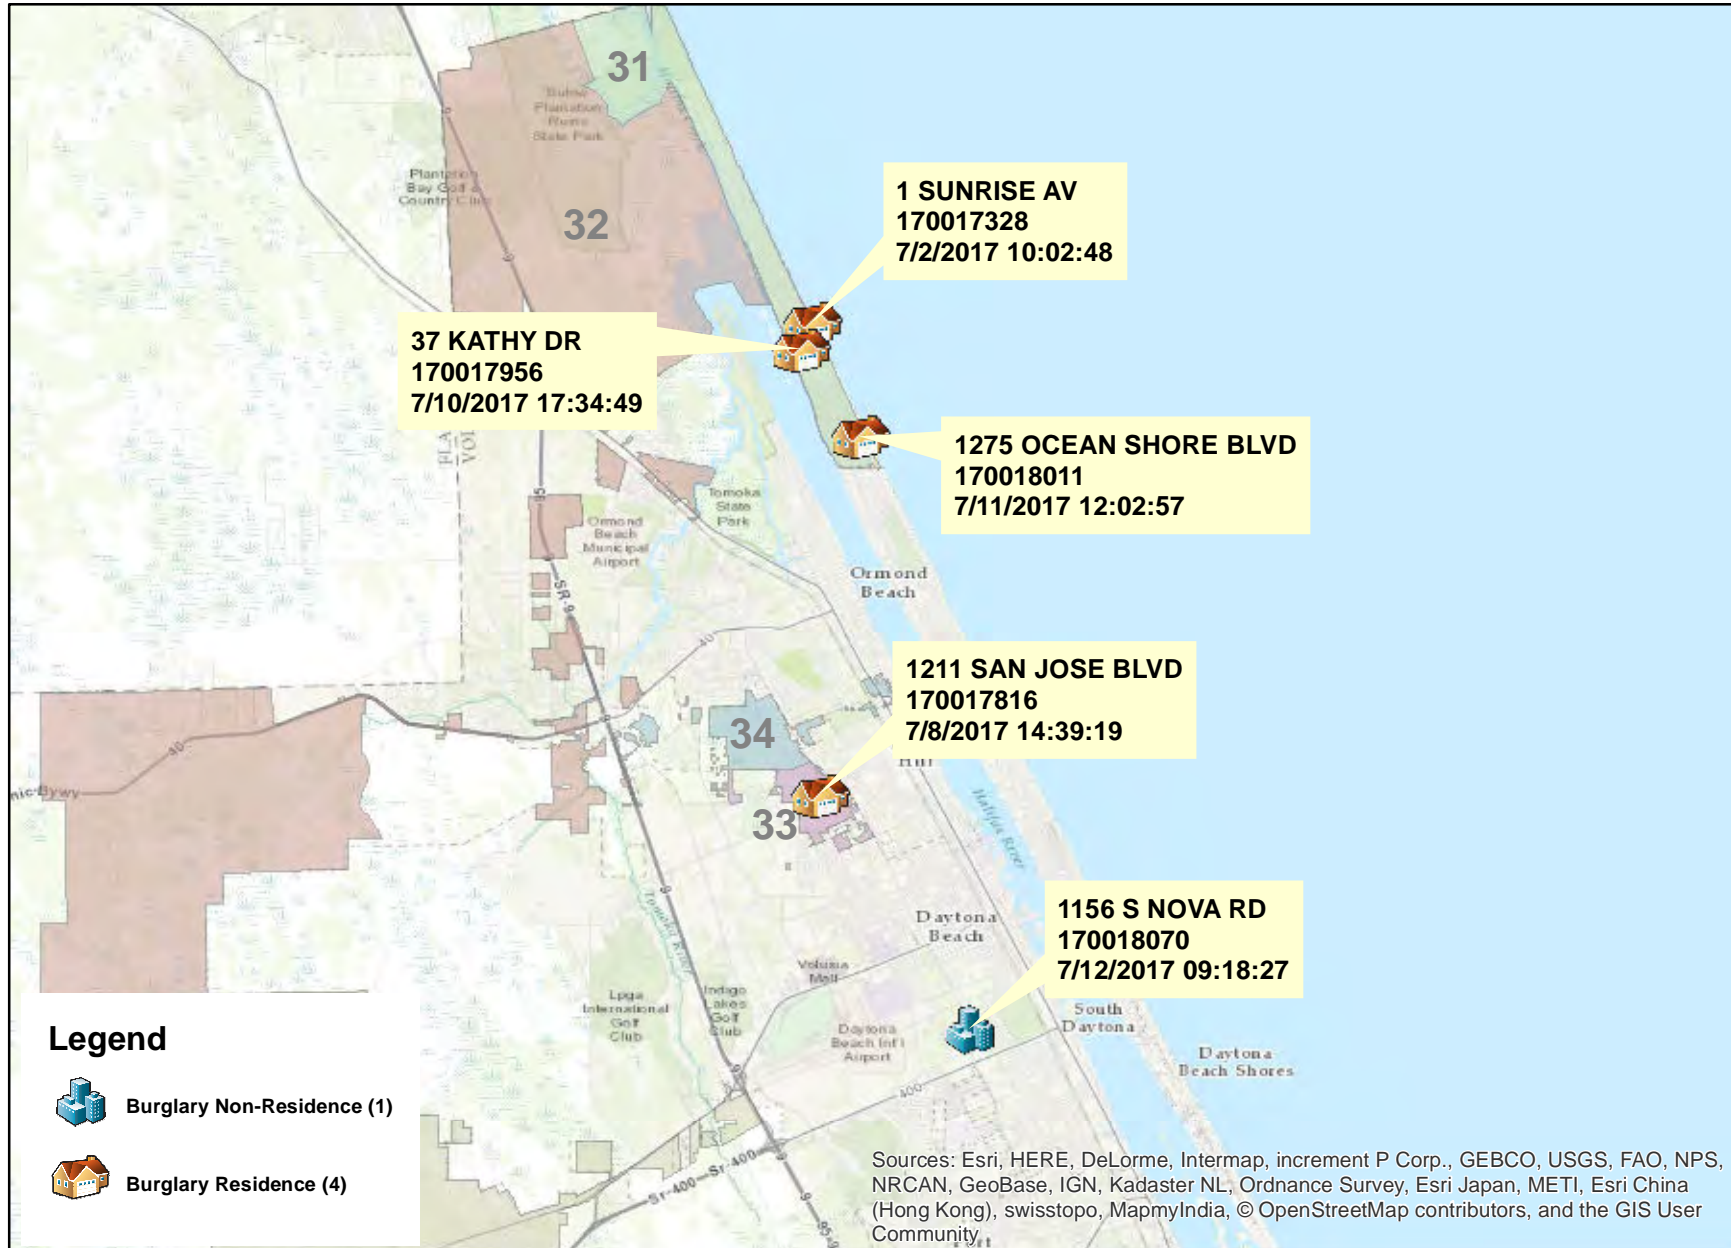

District 3 North Burglaries

07/02/2017 thru 07/15/2017

Prepared by: VC Crime Center
Crime Intelligence Analyst
Volusia County Sheriff's Office
Printed On: 7/18/2017

* Map reflects total number of Incidents and not total number of victims

This is not a legal document. due to address incompatibilities, some incidents may not be represented and the information on this map should not be viewed as the legal representation of property boundaries, roads, facilities. etc.