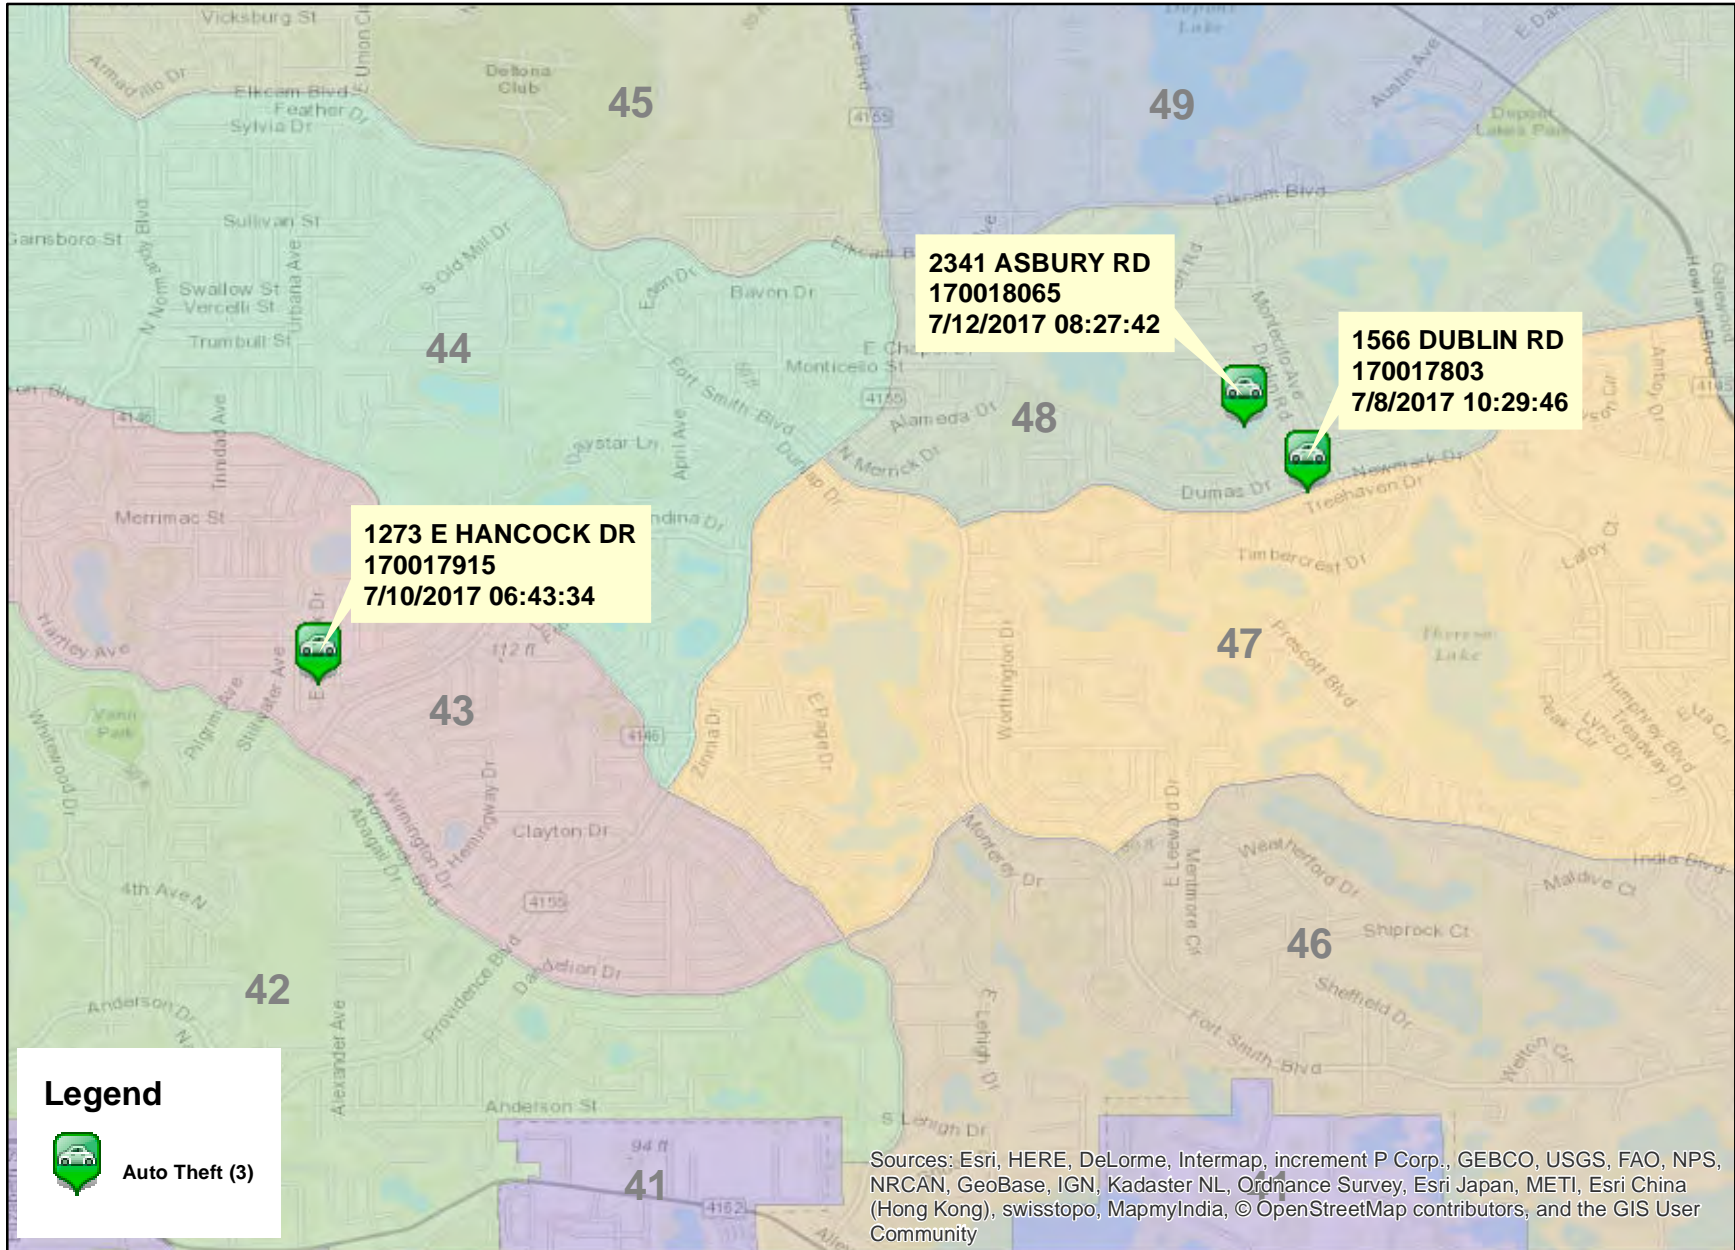

District 4 Auto Thefts

07/02/2017 thru 07/15/2017

Prepared by: VC Crime Center
Crime Intelligence Analyst
Volusia County Sheriff's Office
Printed On: 7/18/2017

* Map reflects total number of Incidents and not total number of victims

This is not a legal document.
due to address incompatibilities, some incidents may not be represented and the information on this map should not be viewed as the legal representation of property boundaries, roads, facilities. etc.