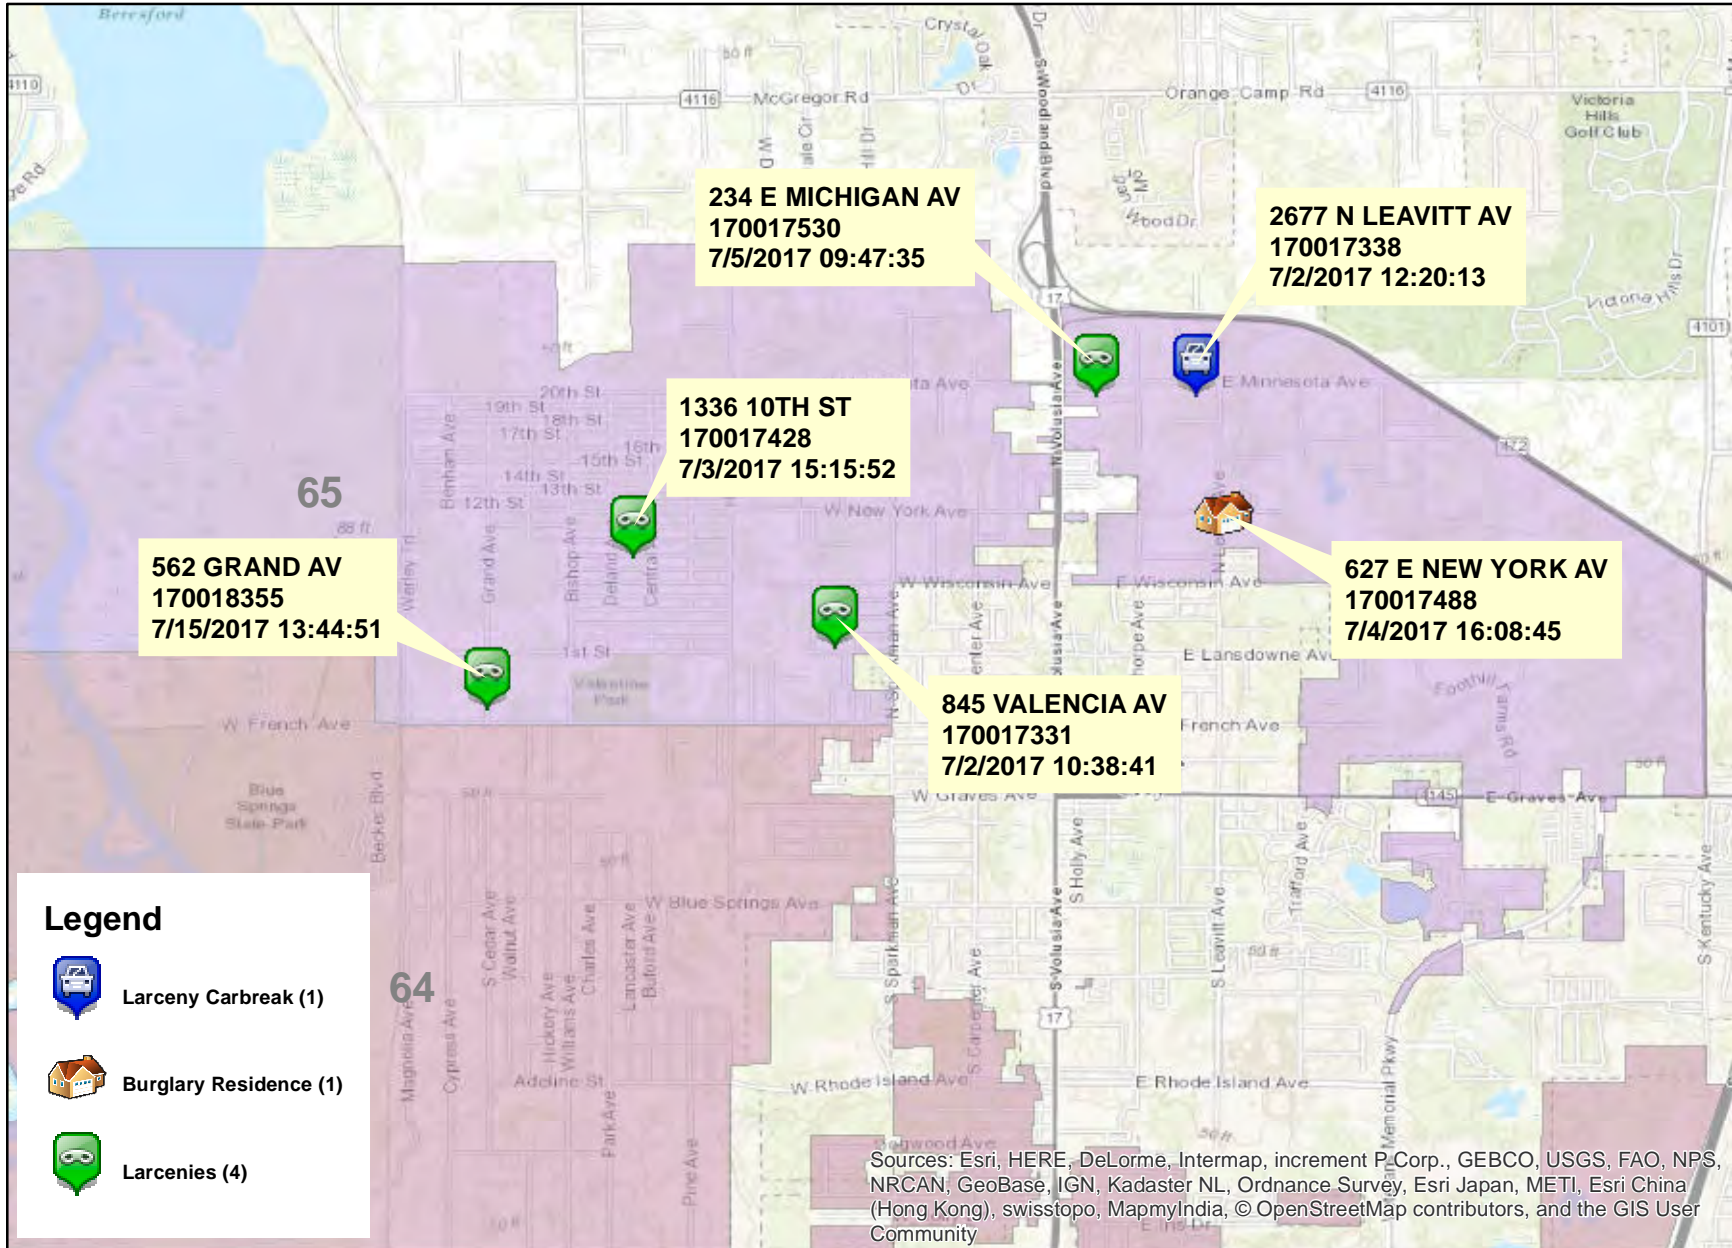

District 6 Hot Zone 65

07/02/2017 thru 07/15/2017

Prepared by: VC Crime Center
Crime Intelligence Analyst
Volusia County Sheriff's Office
Printed On: 7/18/2017

0 0.5 1 Miles

* Map reflects total number of Incidents and not total number of victims

This is not a legal document. due to address incompatibilities, some incidents may not be represented and the information on this map should not be viewed as the legal representation of property boundaries, roads, facilities. etc.