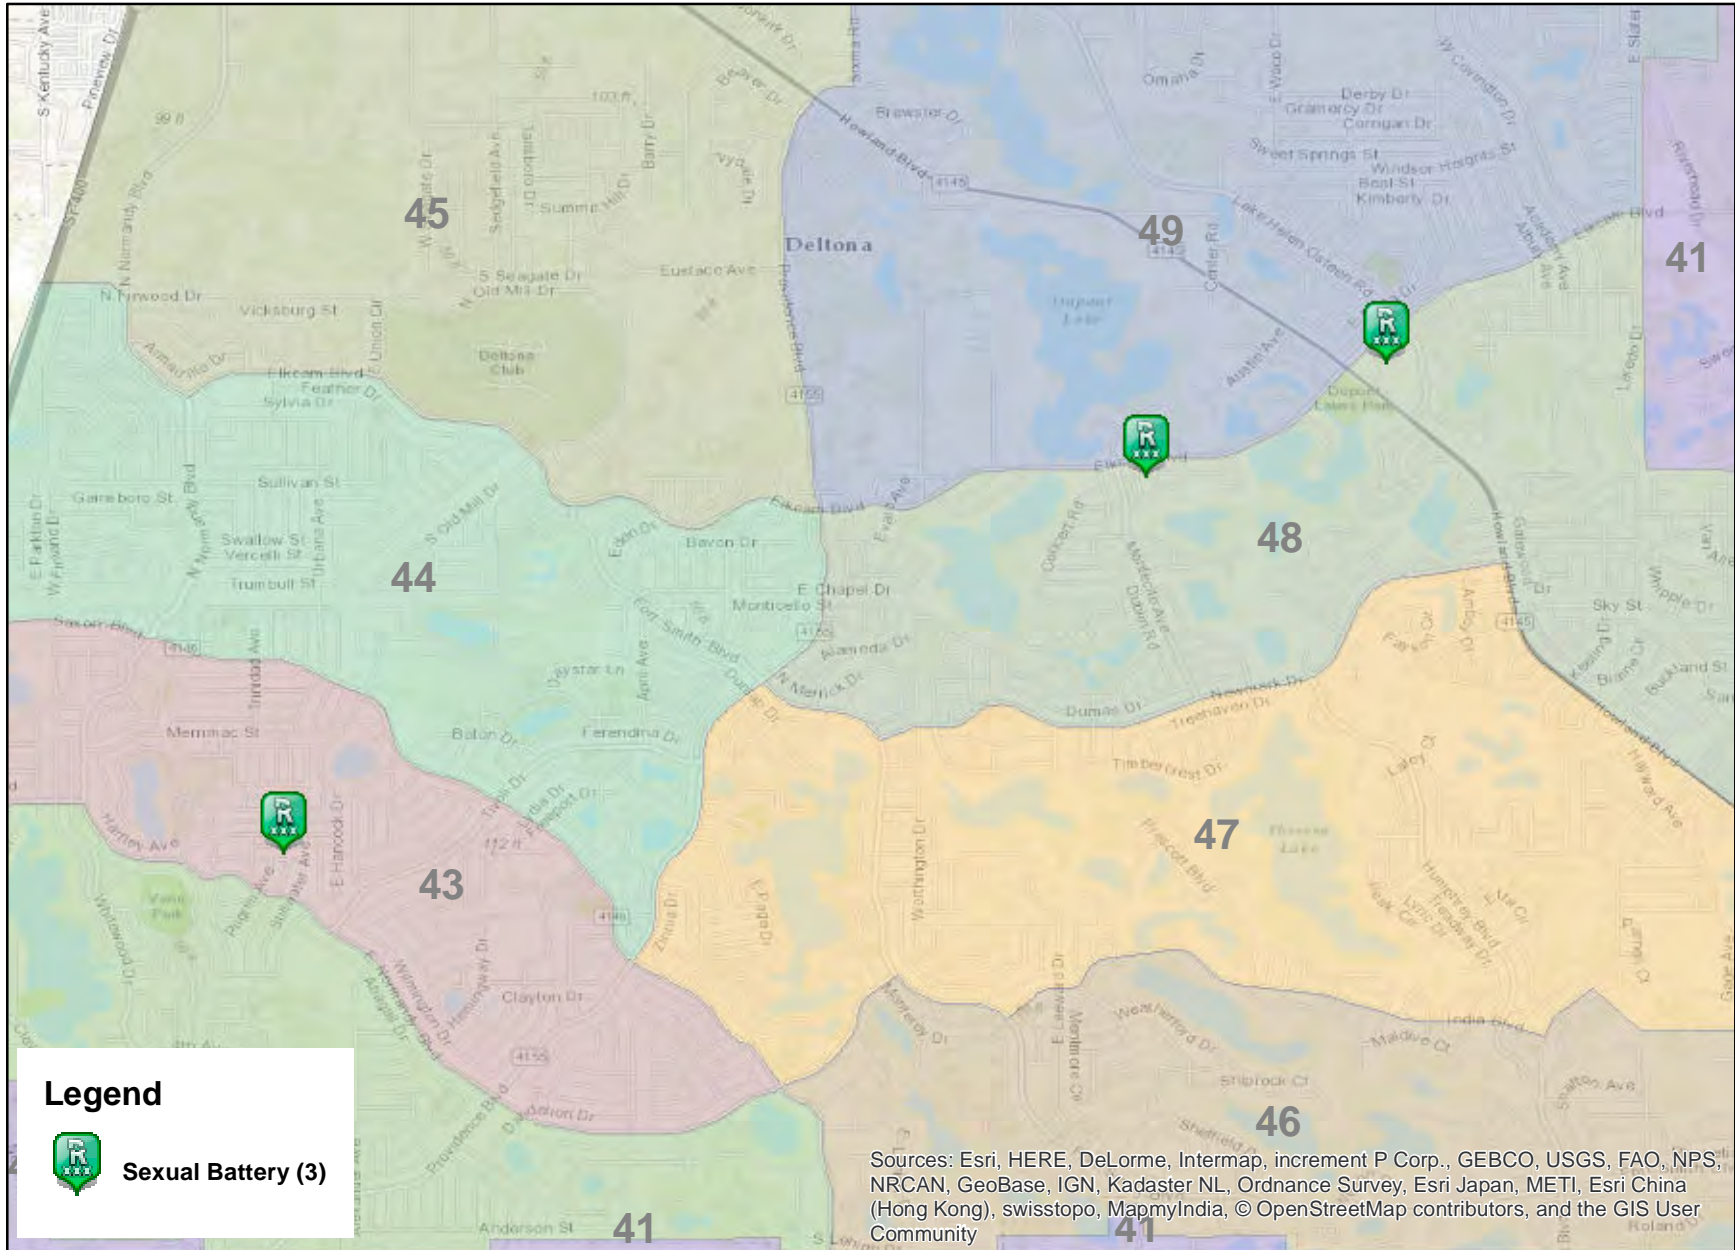

District 4 Sexual Batteries

07/02/2017 thru 07/15/2017

Prepared by: VC Crime Center
Crime Intelligence Analyst
Volusia County Sheriff's Office
Printed On: 7/18/2017

0 0.5 1 Miles
* Map reflects total number of Incidents and not total number of victims

This is not a legal document. due to address incompatibilities, some incidents may not be represented and the information on this map should not be viewed as the legal representation of property boundaries, roads, facilities. etc.