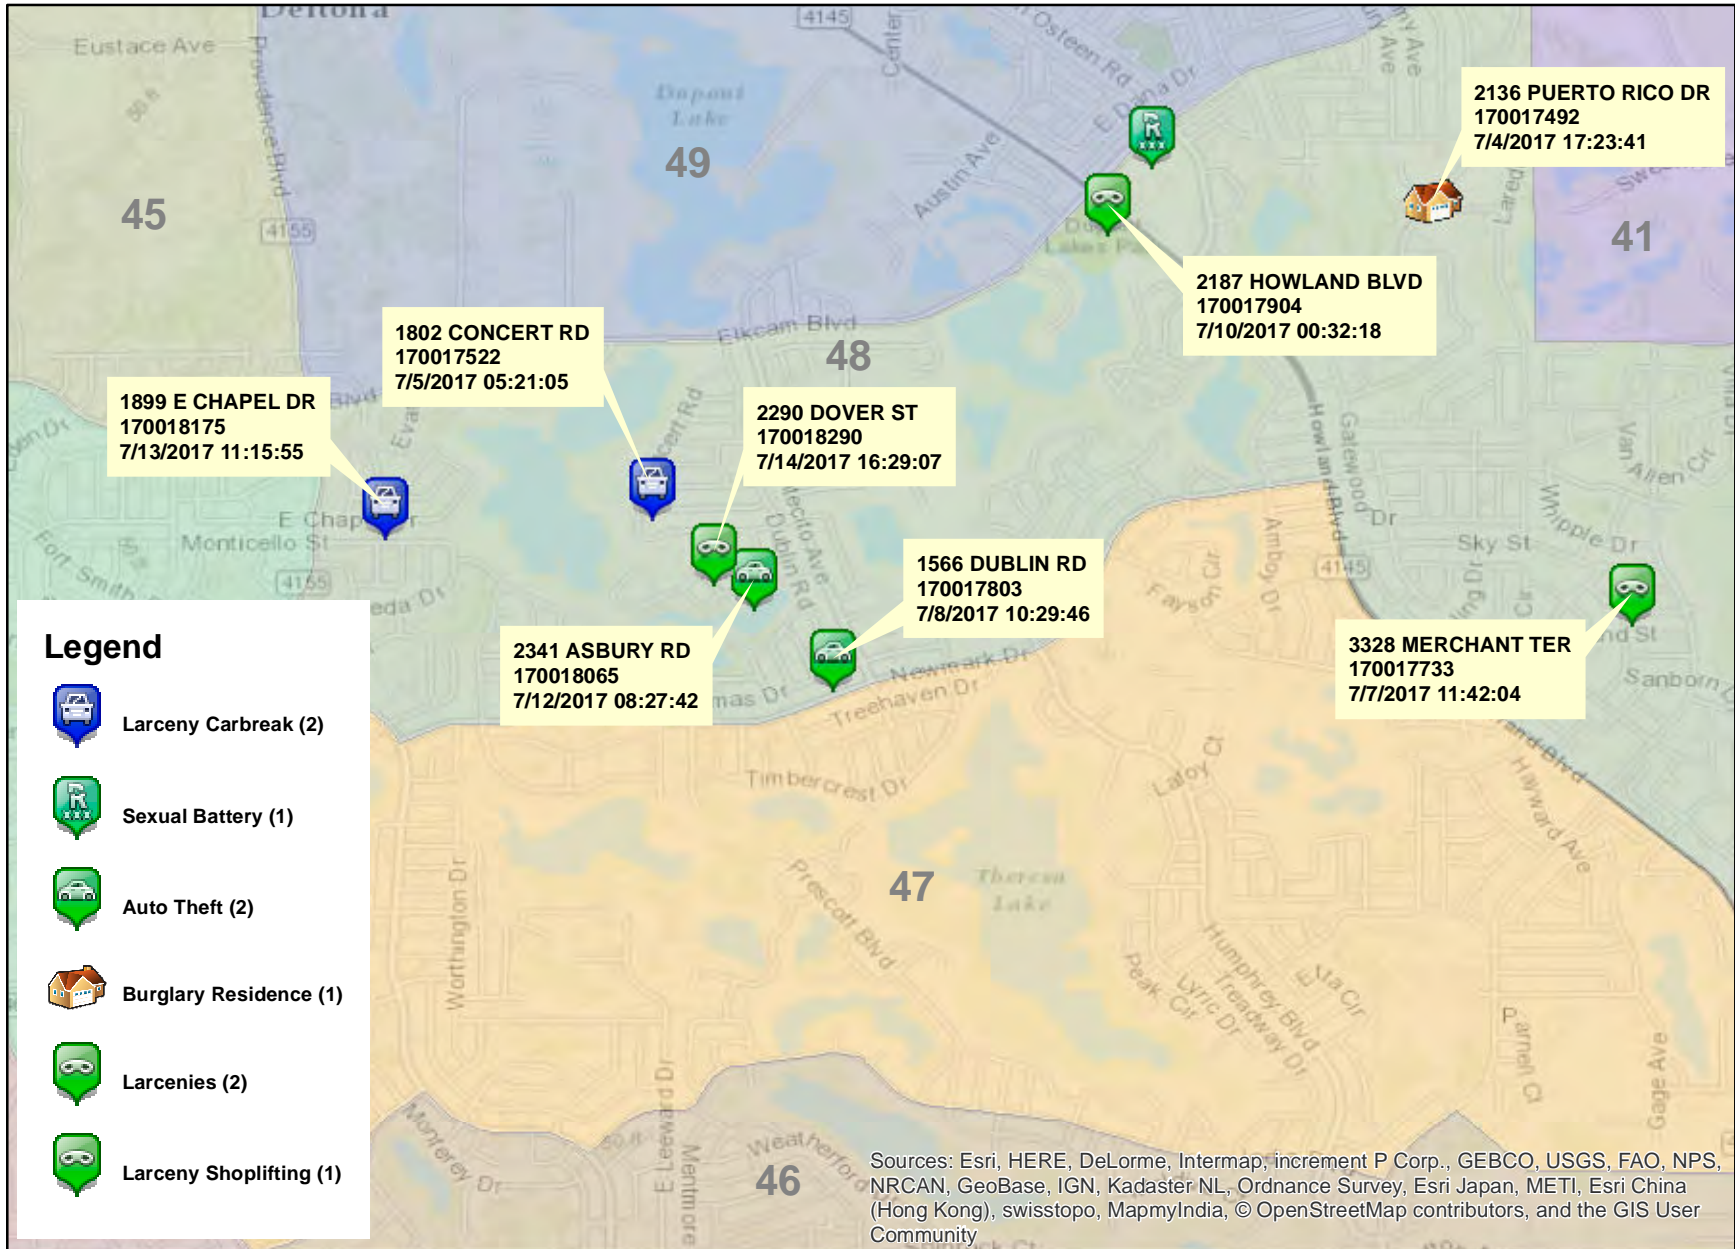

District 4 Hot Zone 48

07/02/2017 thru 07/15/2017

Prepared by: VC Crime Center
Crime Intelligence Analyst
Volusia County Sheriff's Office
Printed On: 7/18/2017

* Map reflects total number of Incidents and not total number of victims

This is not a legal document. due to address incompatibilities, some incidents may not be represented and the information on this map should not be viewed as the legal representation of property boundaries, roads, facilities. etc.