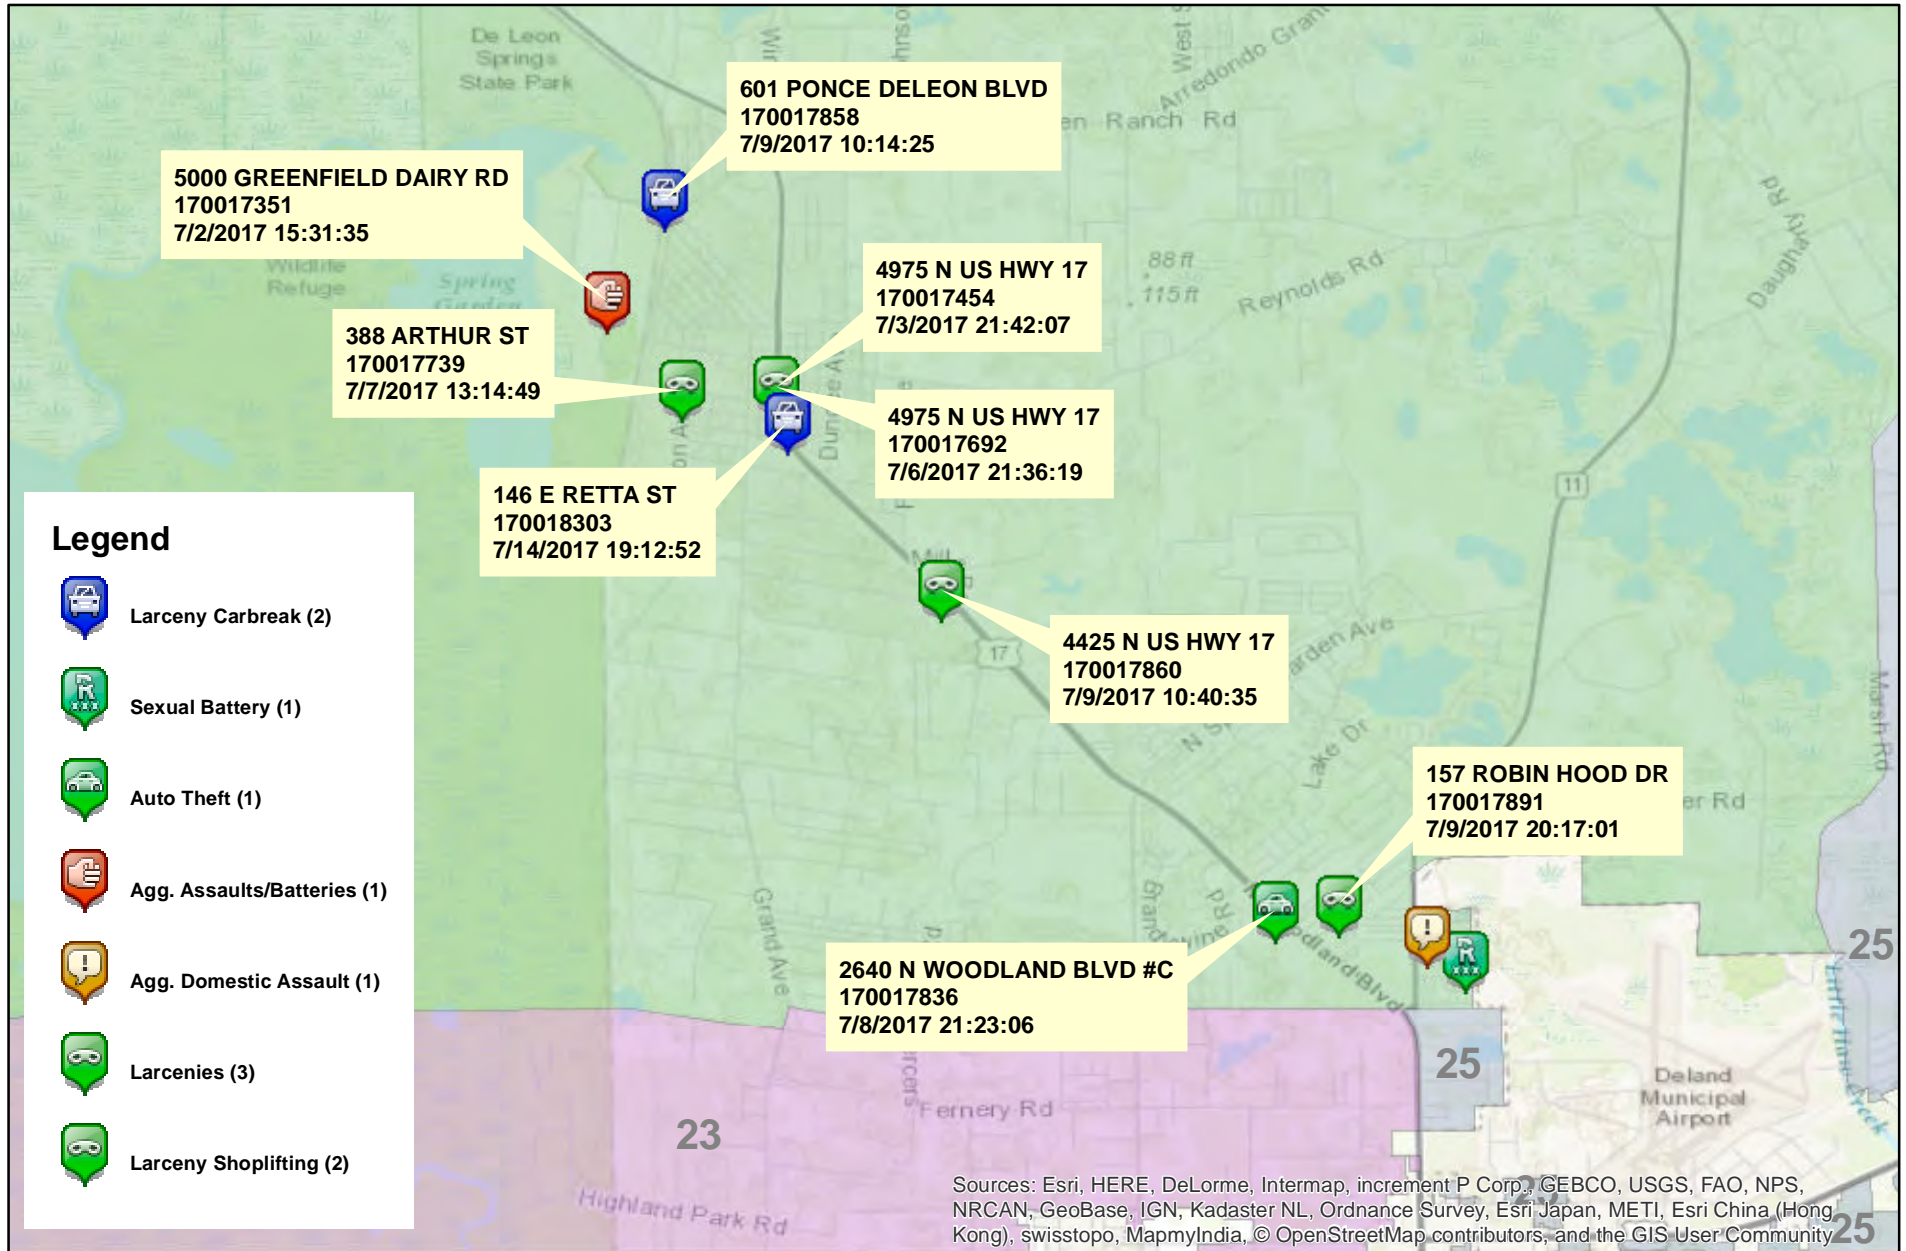

District 2 Hot Zone 22

07/02/2017 thru 07/15/2017

Prepared by: VC Crime Center
Crime Intelligence Analyst
Volusia County Sheriff's Office
Printed On: 7/18/2017

* Map reflects total number of Incidents and not total number of victims

This is not a legal document. due to address incompatibilities, some incidents may not be represented and the information on this map should not be viewed as the legal representation of property boundaries, roads, facilities. etc.