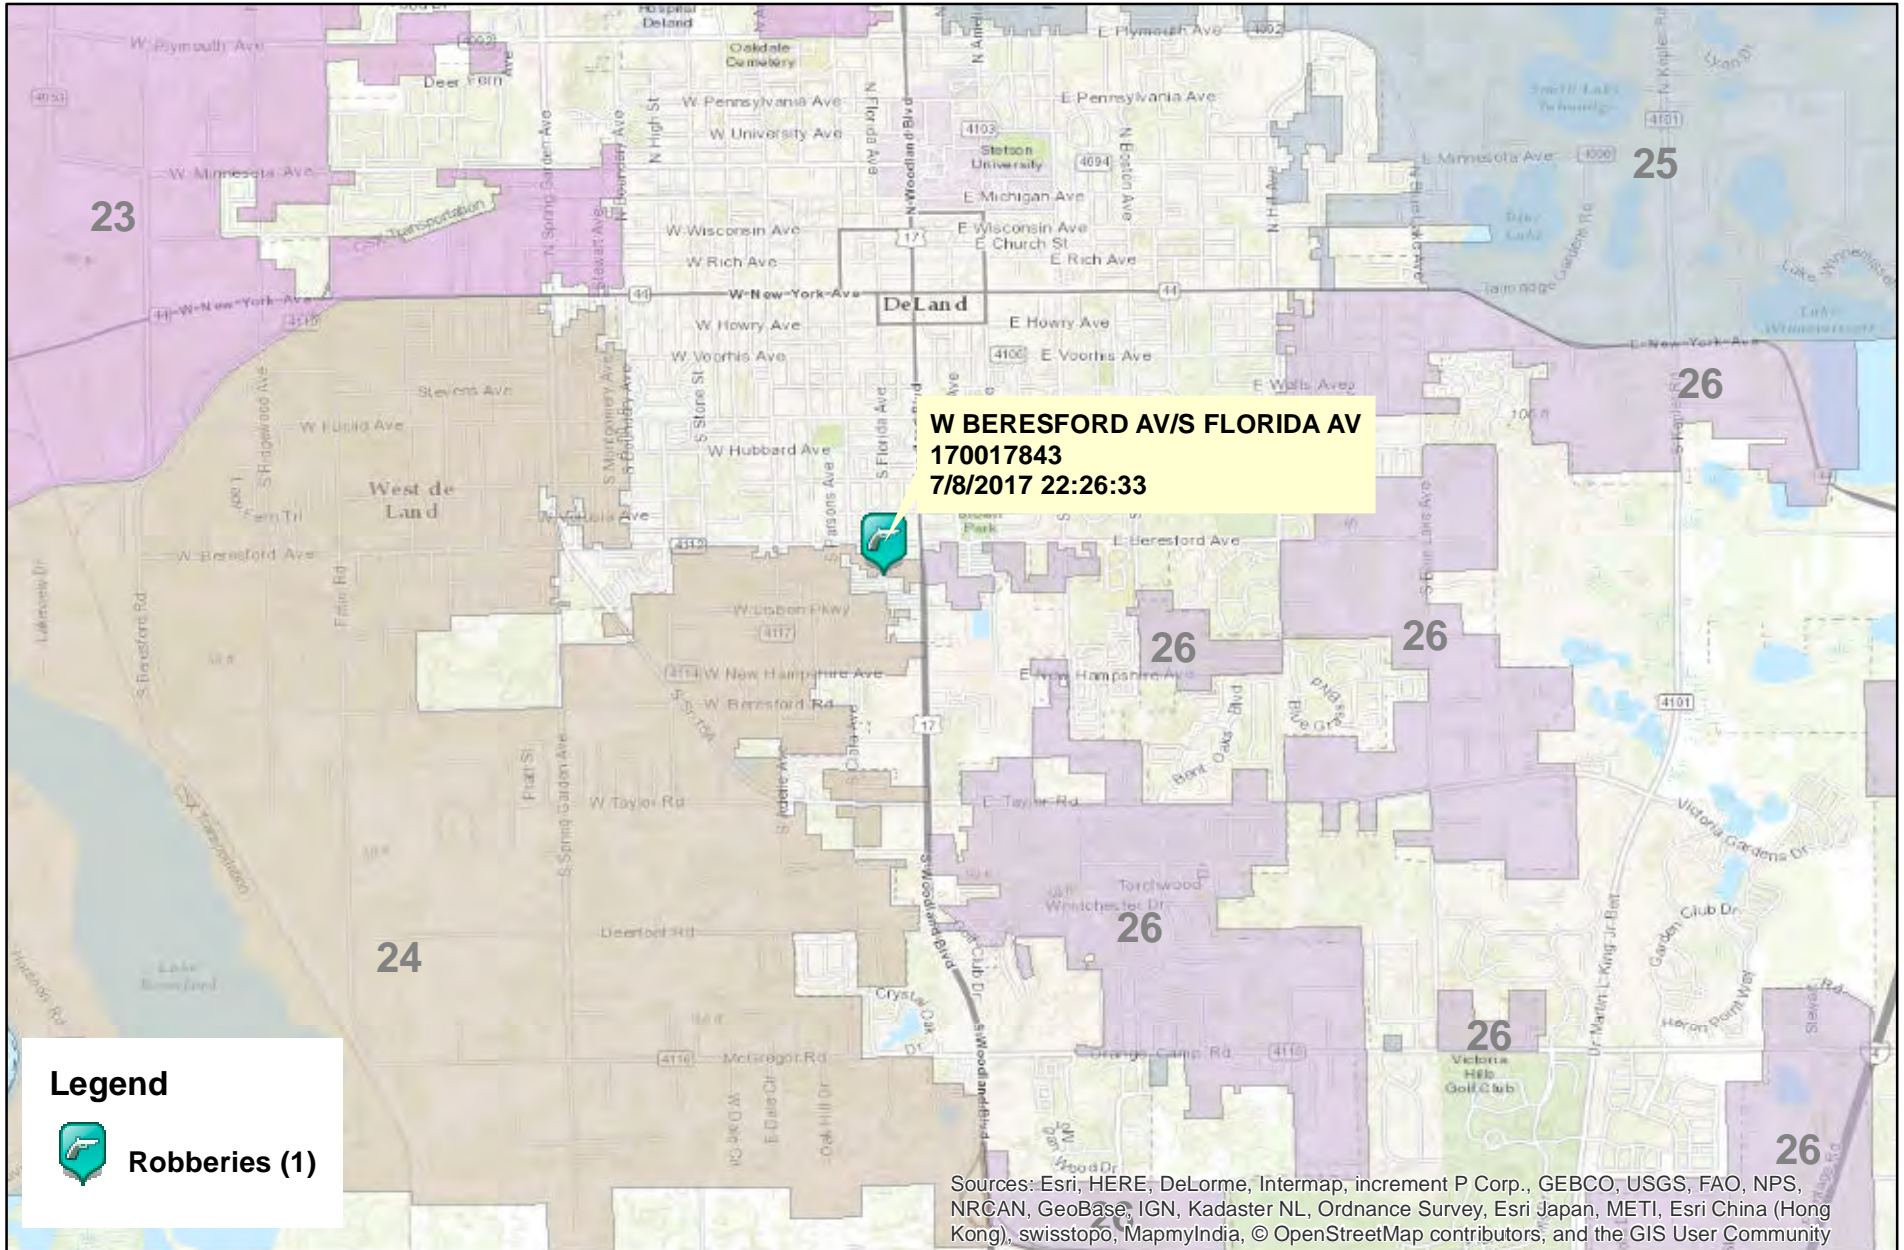

District 2 Robberies

07/02/2017 thru 07/15/2017

Prepared by: VC Crime Center
Crime Intelligence Analyst
Volusia County Sheriff's Office
Printed On: 7/18/2017

0 0.5 1 Miles

* Map reflects total number of Incidents and not total number of victims

This is not a legal document. due to address incompatibilities, some incidents may not be represented and the information on this map should not be viewed as the legal representation of property boundaries, roads, facilities. etc.