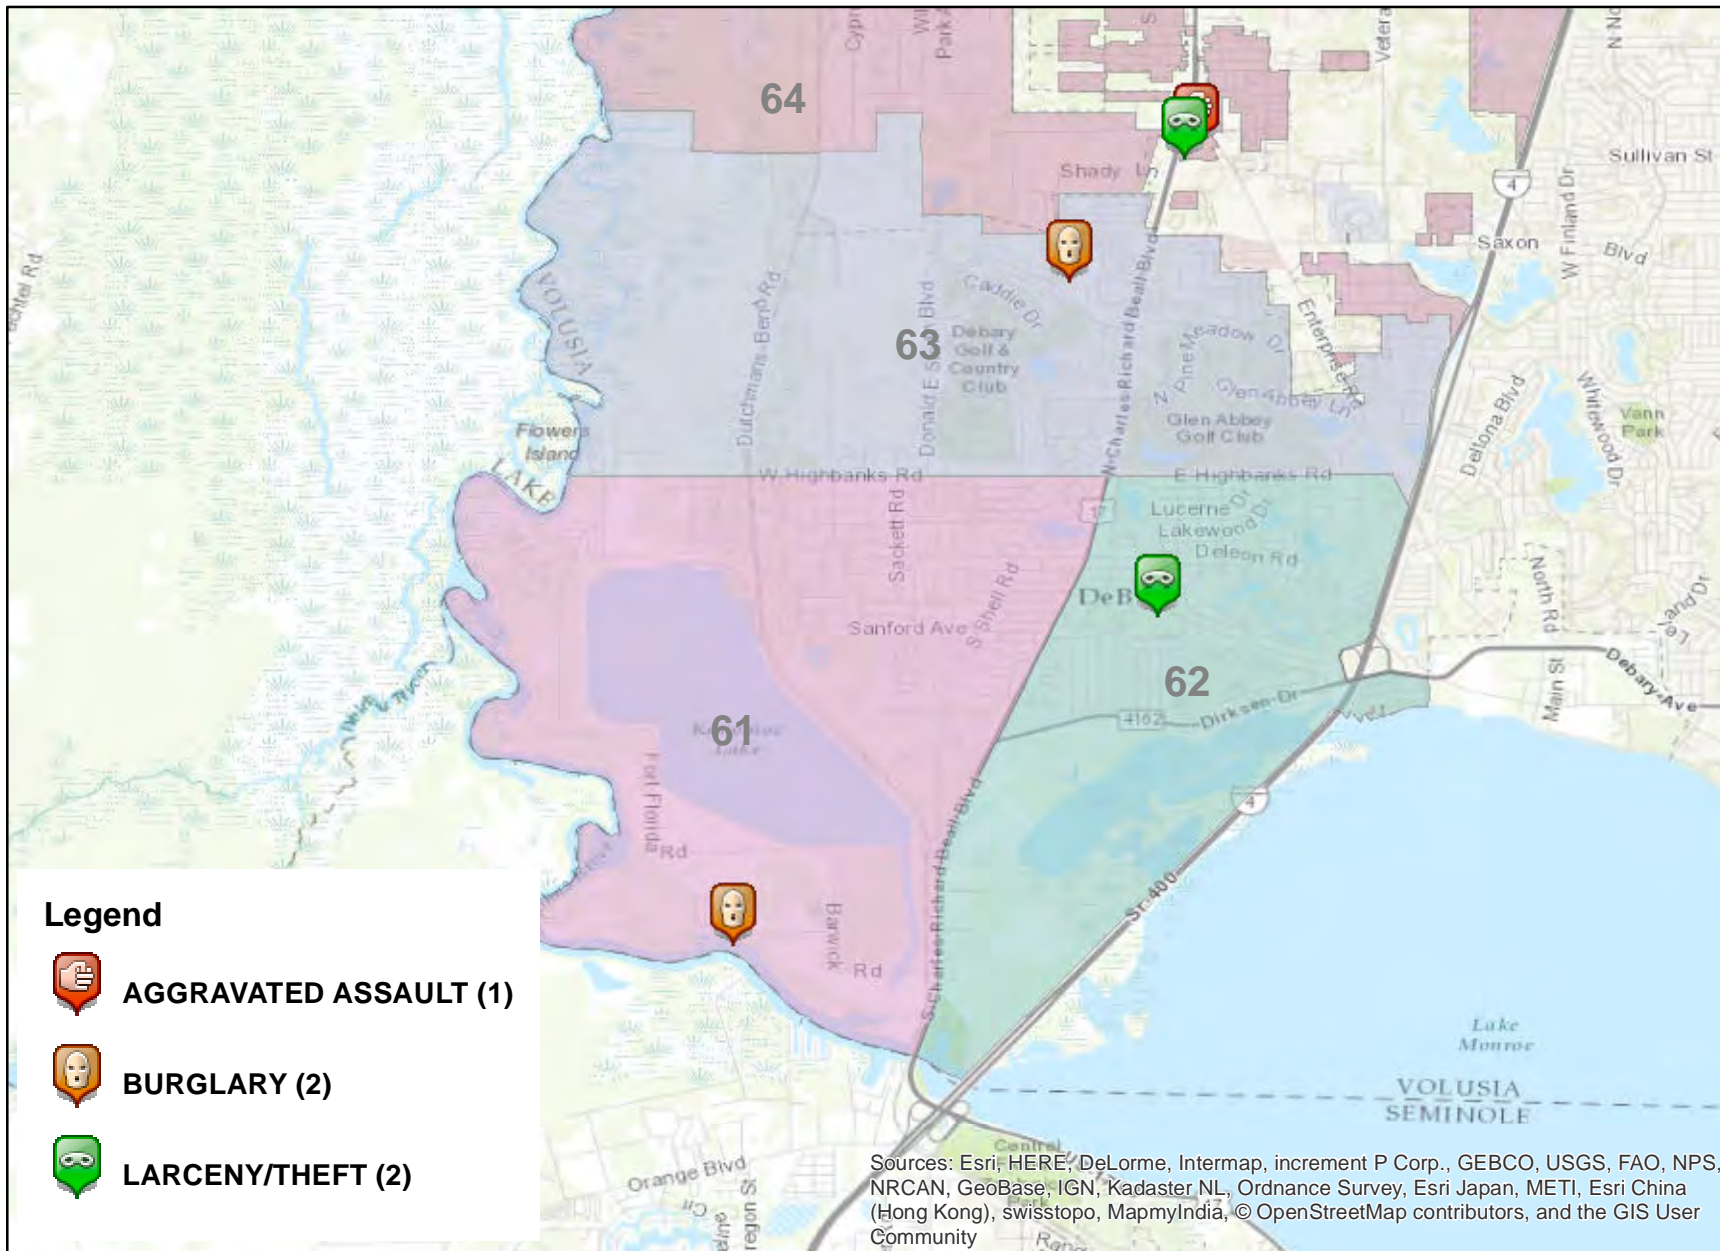

District 6 Part I Arrests by Location

07/02/2017 thru 07/15/2017

Prepared by: VC Crime Center
Crime Intelligence Analyst
Volusia County Sheriff's Office
Printed On: 7/18/2017