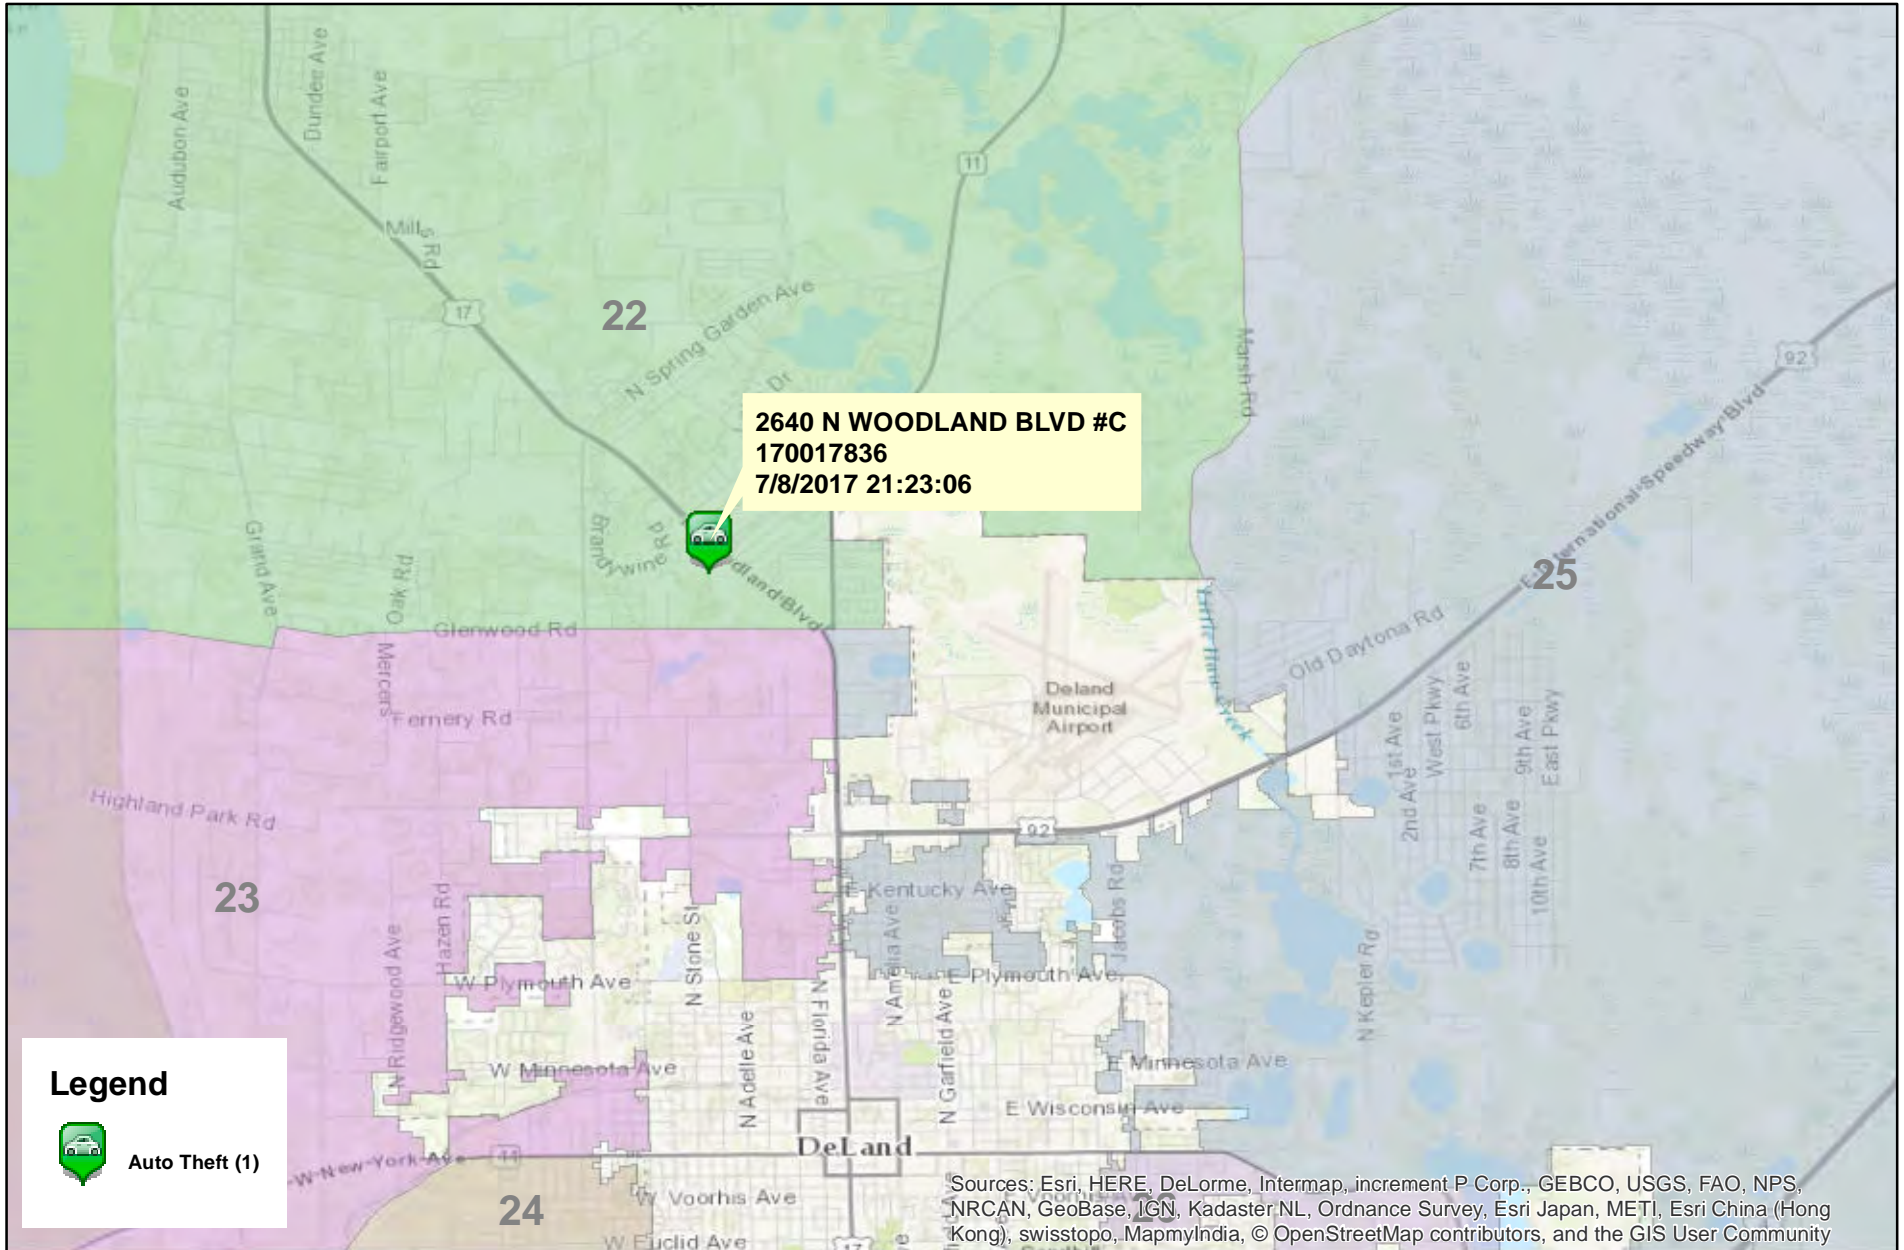

District 2 Auto Thefts

07/02/2017 thru 07/15/2017

Prepared by: VC Crime Center
Crime Intelligence Analyst
Volusia County Sheriff's Office
Printed On: 7/18/2017

* Map reflects total number of Incidents and not total number of victims

This is not a legal document. due to address incompatibilities, some incidents may not be represented and the information on this map should not be viewed as the legal representation of property boundaries, roads, facilities. etc.