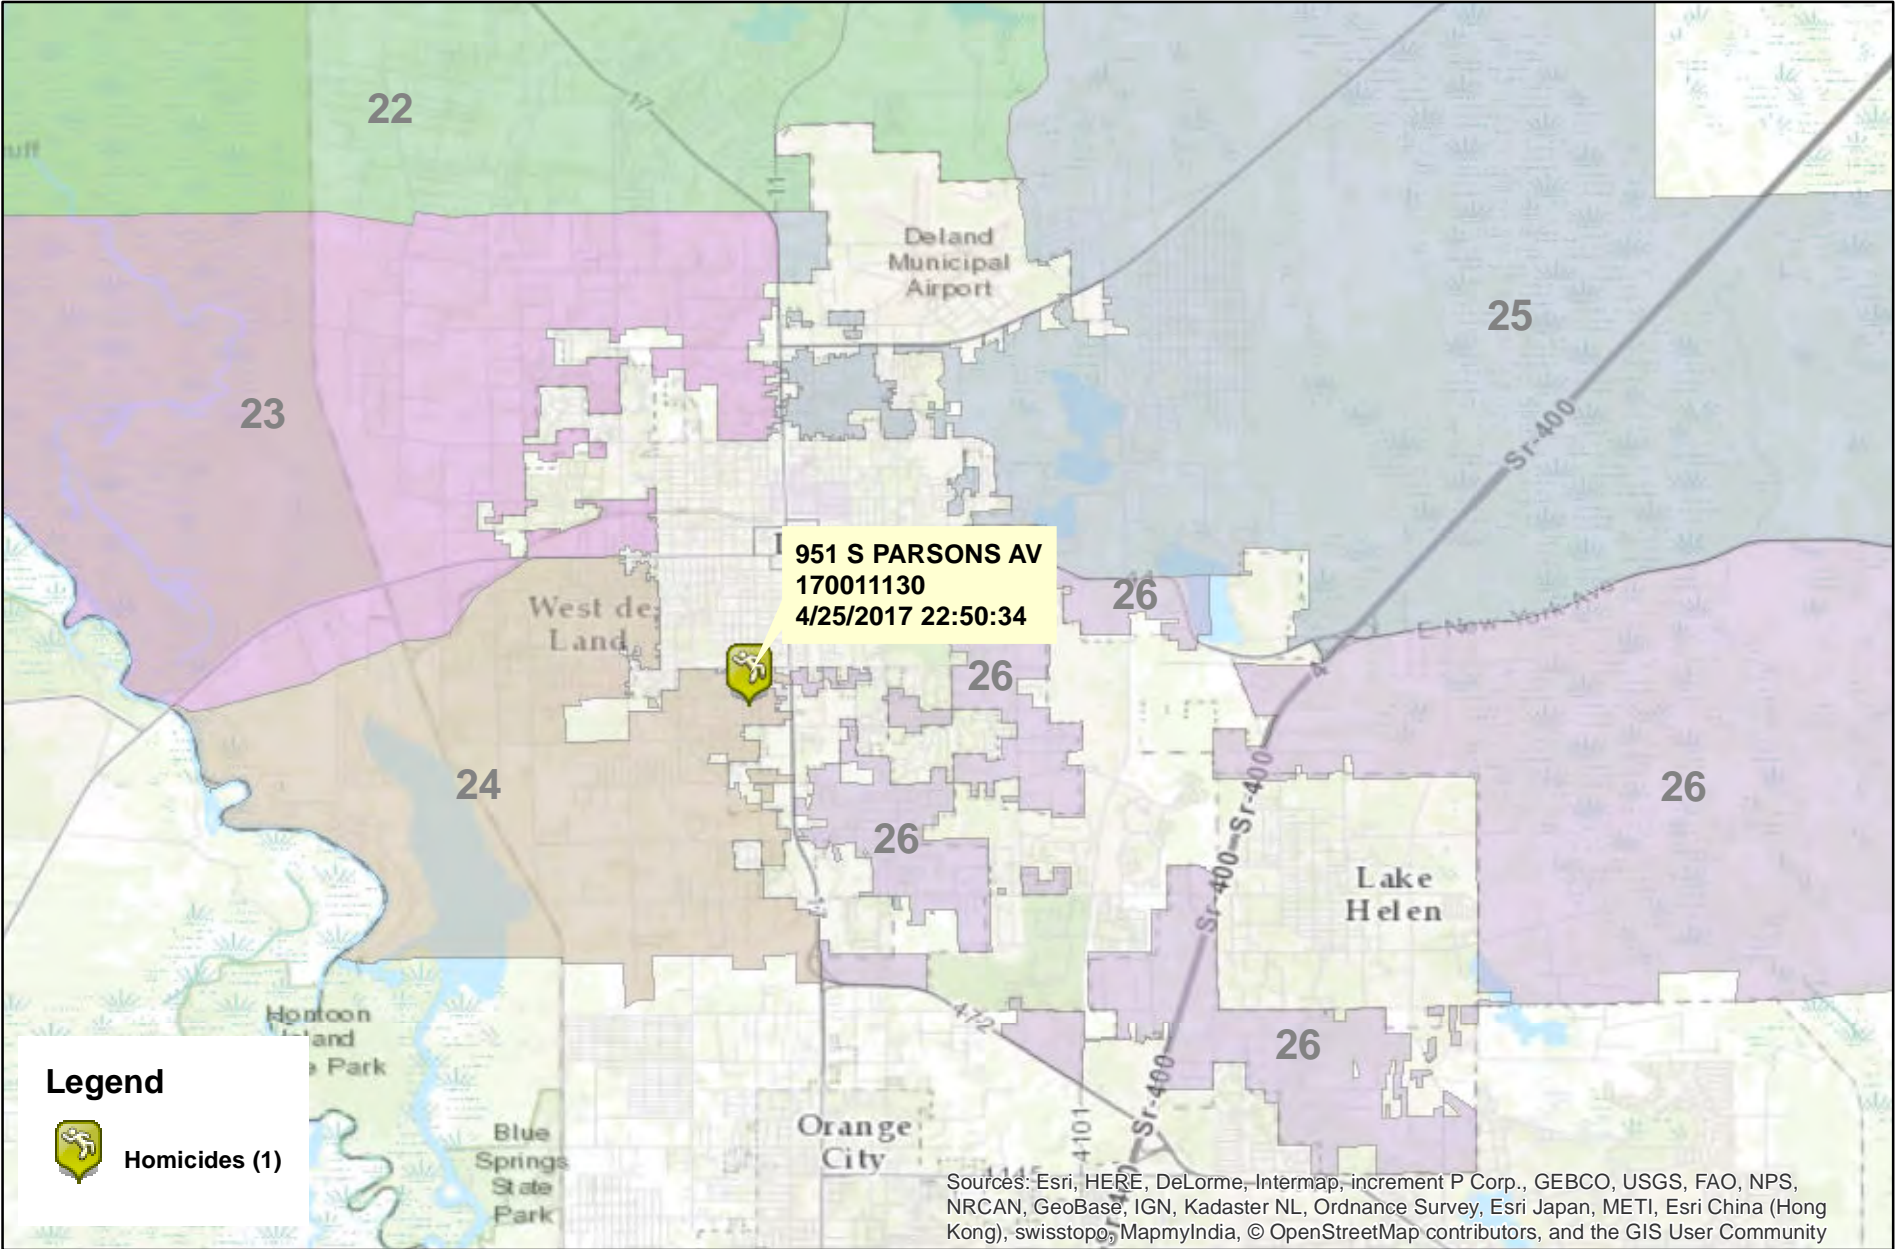

District 2 Homicides 2017

Prepared by: VC Crime Center
Crime Intelligence Analyst
Volusia County Sheriff's Office
Printed On: 7/18/2017

* Map reflects total number of Incidents and not total number of victims

This is not a legal document.
due to address incompatibilities, some incidents may not be represented and the information on this map should not be viewed as the legal representation of property boundaries, roads, facilities. etc.