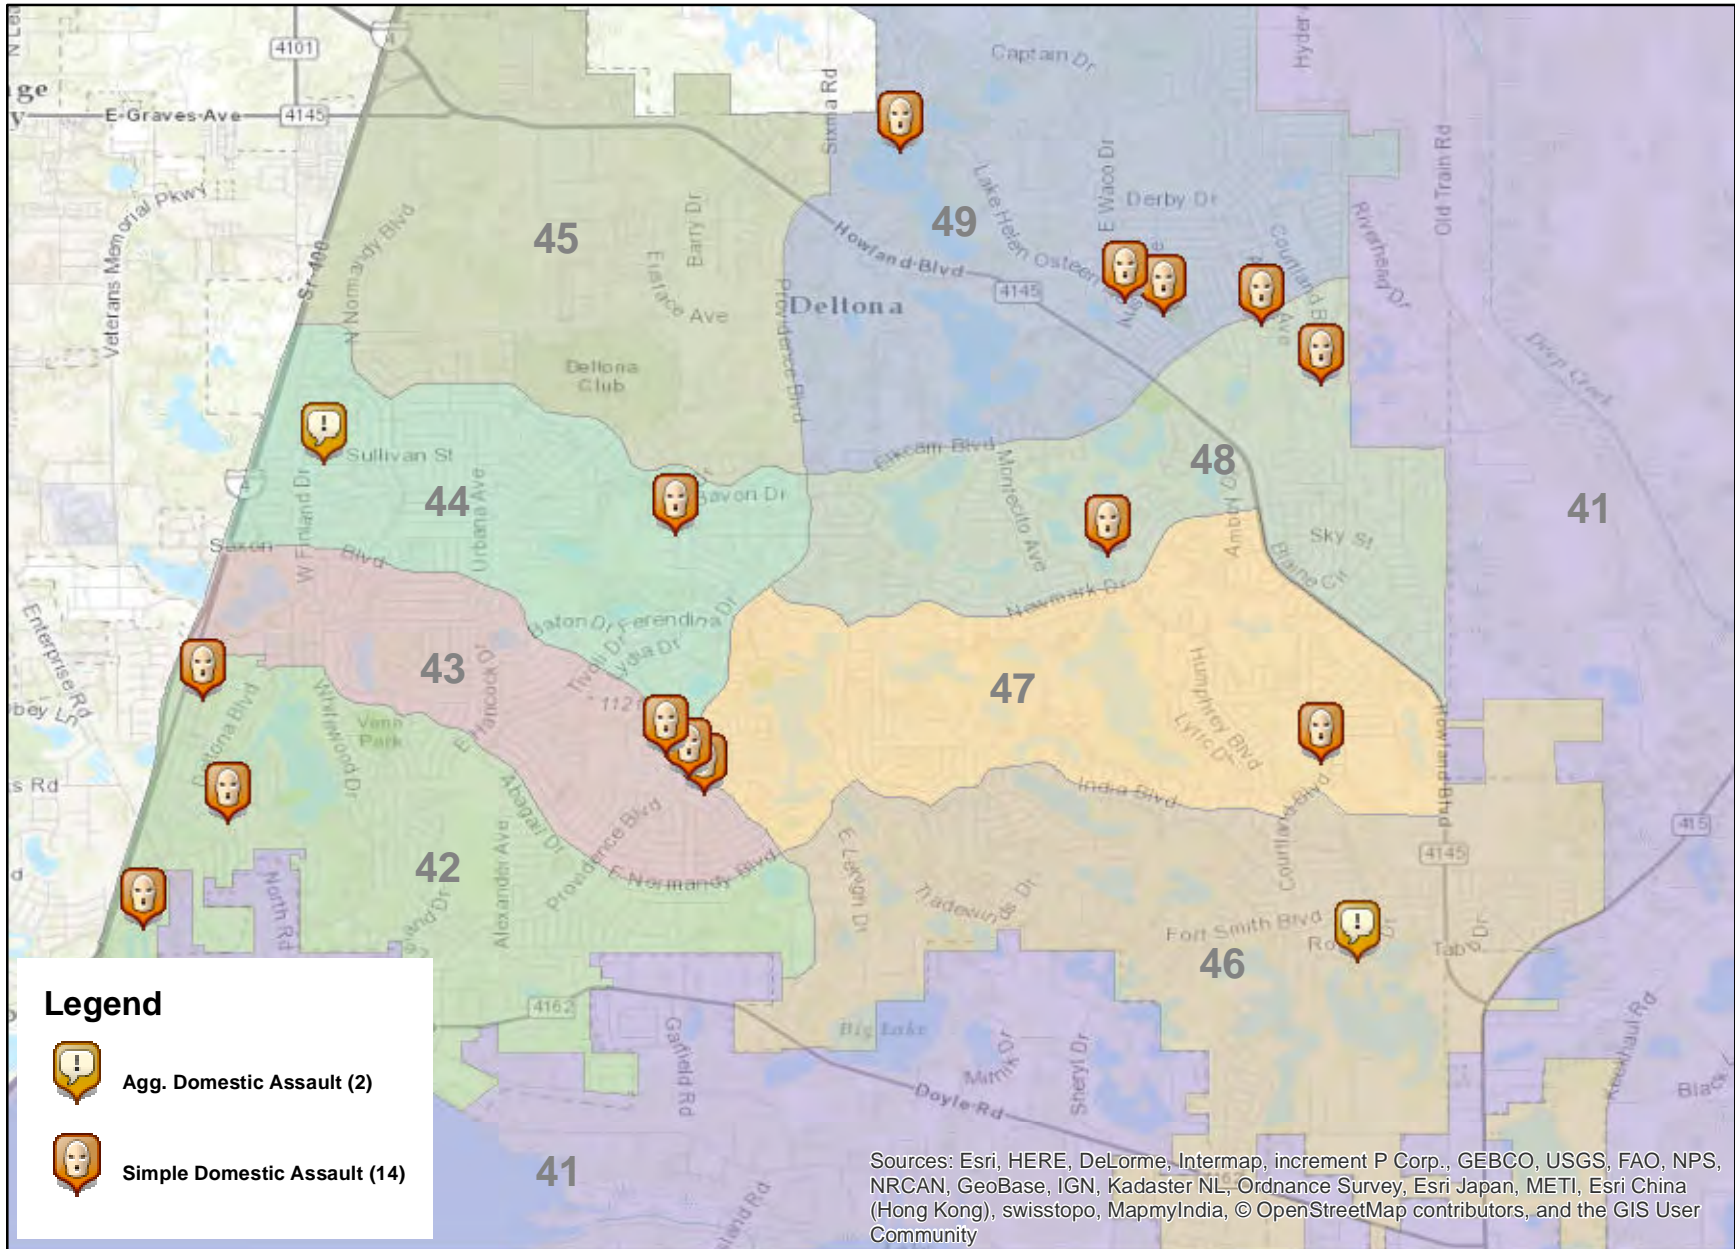

District 4 Domestic Assaults and Batteries

07/02/2017 thru 07/15/2017

Prepared by: VC Crime Center
Crime Intelligence Analyst
Volusia County Sheriff's Office
Printed On: 7/18/2017

0 0.5 1 2 Miles
* Map reflects total number of Incidents and not total number of victims

This is not a legal document.
due to address incompatibilities, some incidents may not be represented and the information on this map should not be viewed as the legal representation of property boundaries, roads, facilities. etc.