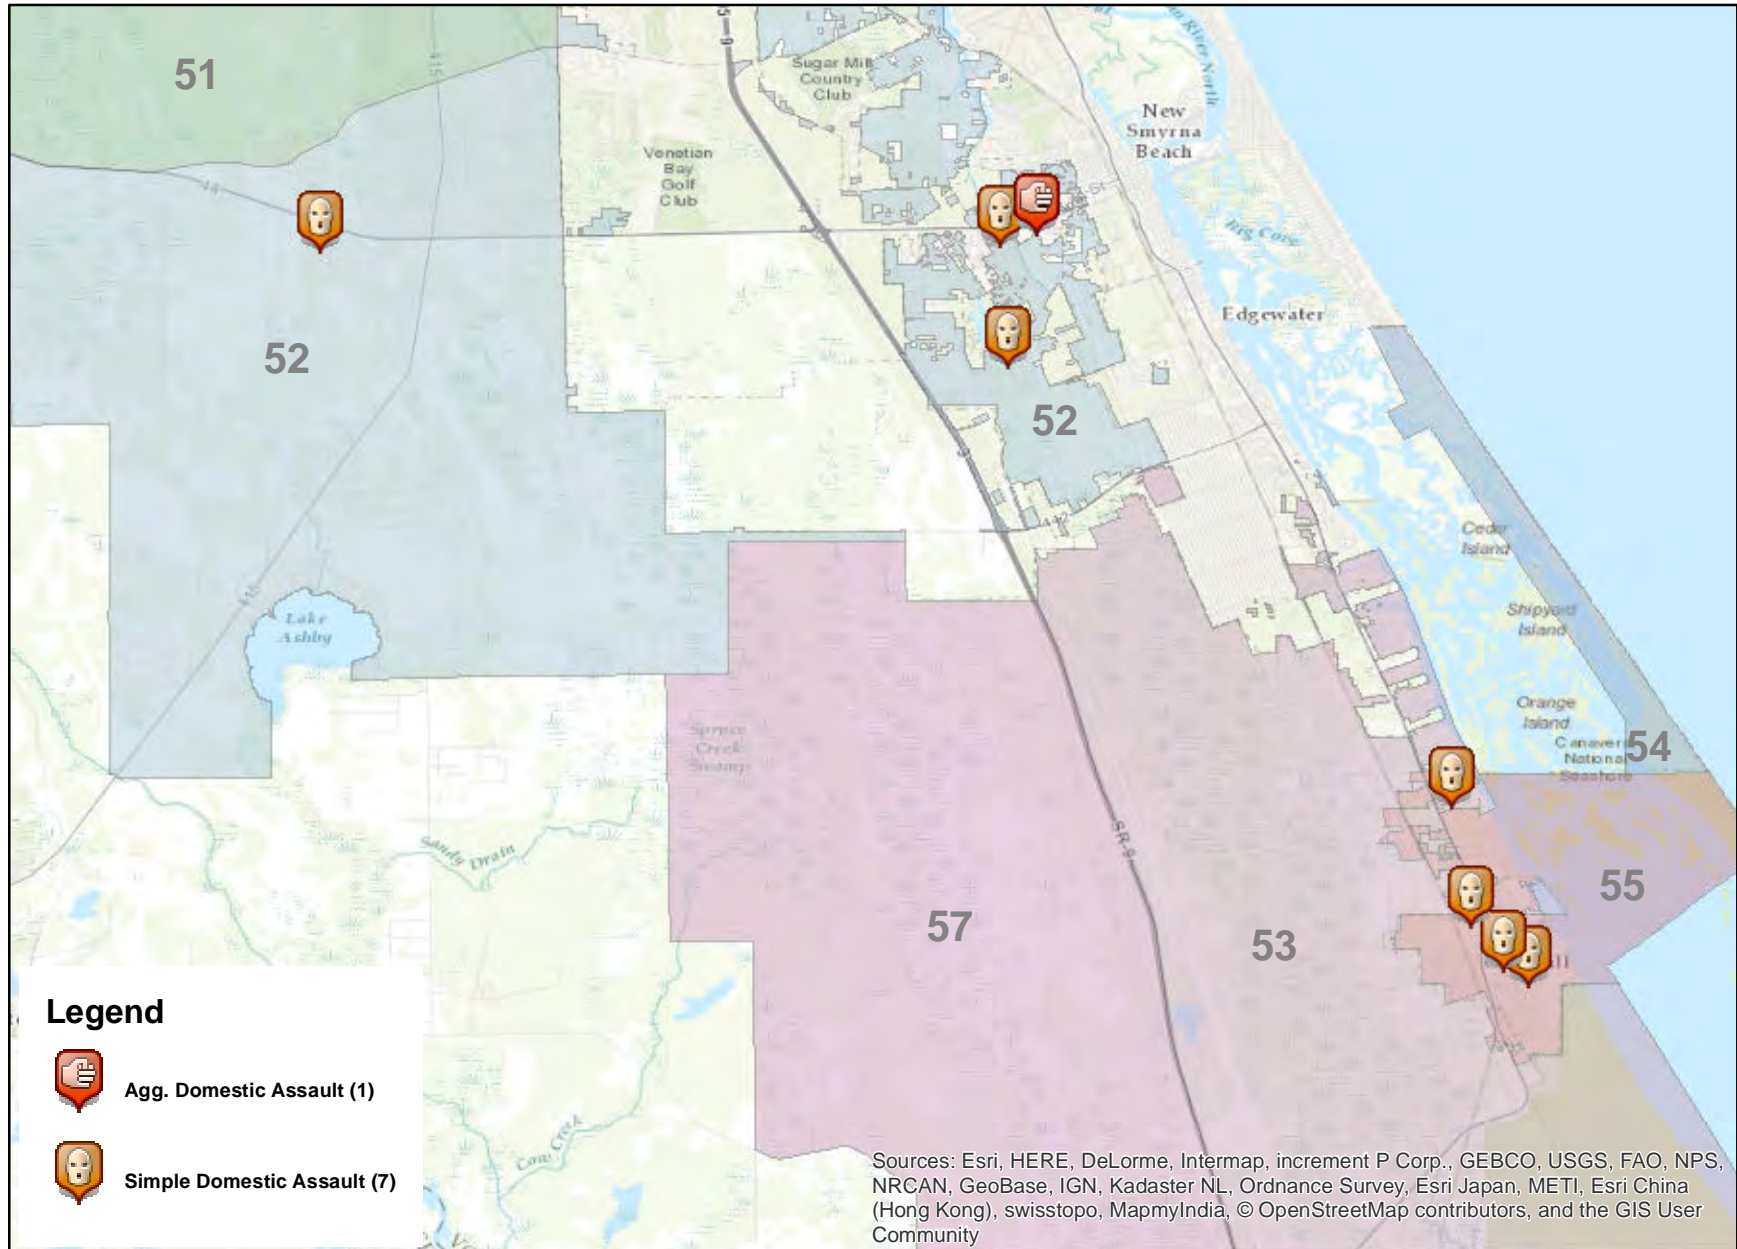

District 3 South Domestic Assaults and Batteries

07/02/2017 thru 07/15/2017

Prepared by: VC Crime Center
Crime Intelligence Analyst
Volusia County Sheriff's Office
Printed On: 7/18/2017

00.51 2 3 4 5 Miles
* Map reflects total number of Incidents and not total number of victims

This is not a legal document.
due to address incompatibilities, some incidents may not be represented and the information on this map should not be viewed as the legal representation of property boundaries, roads, facilities. etc.