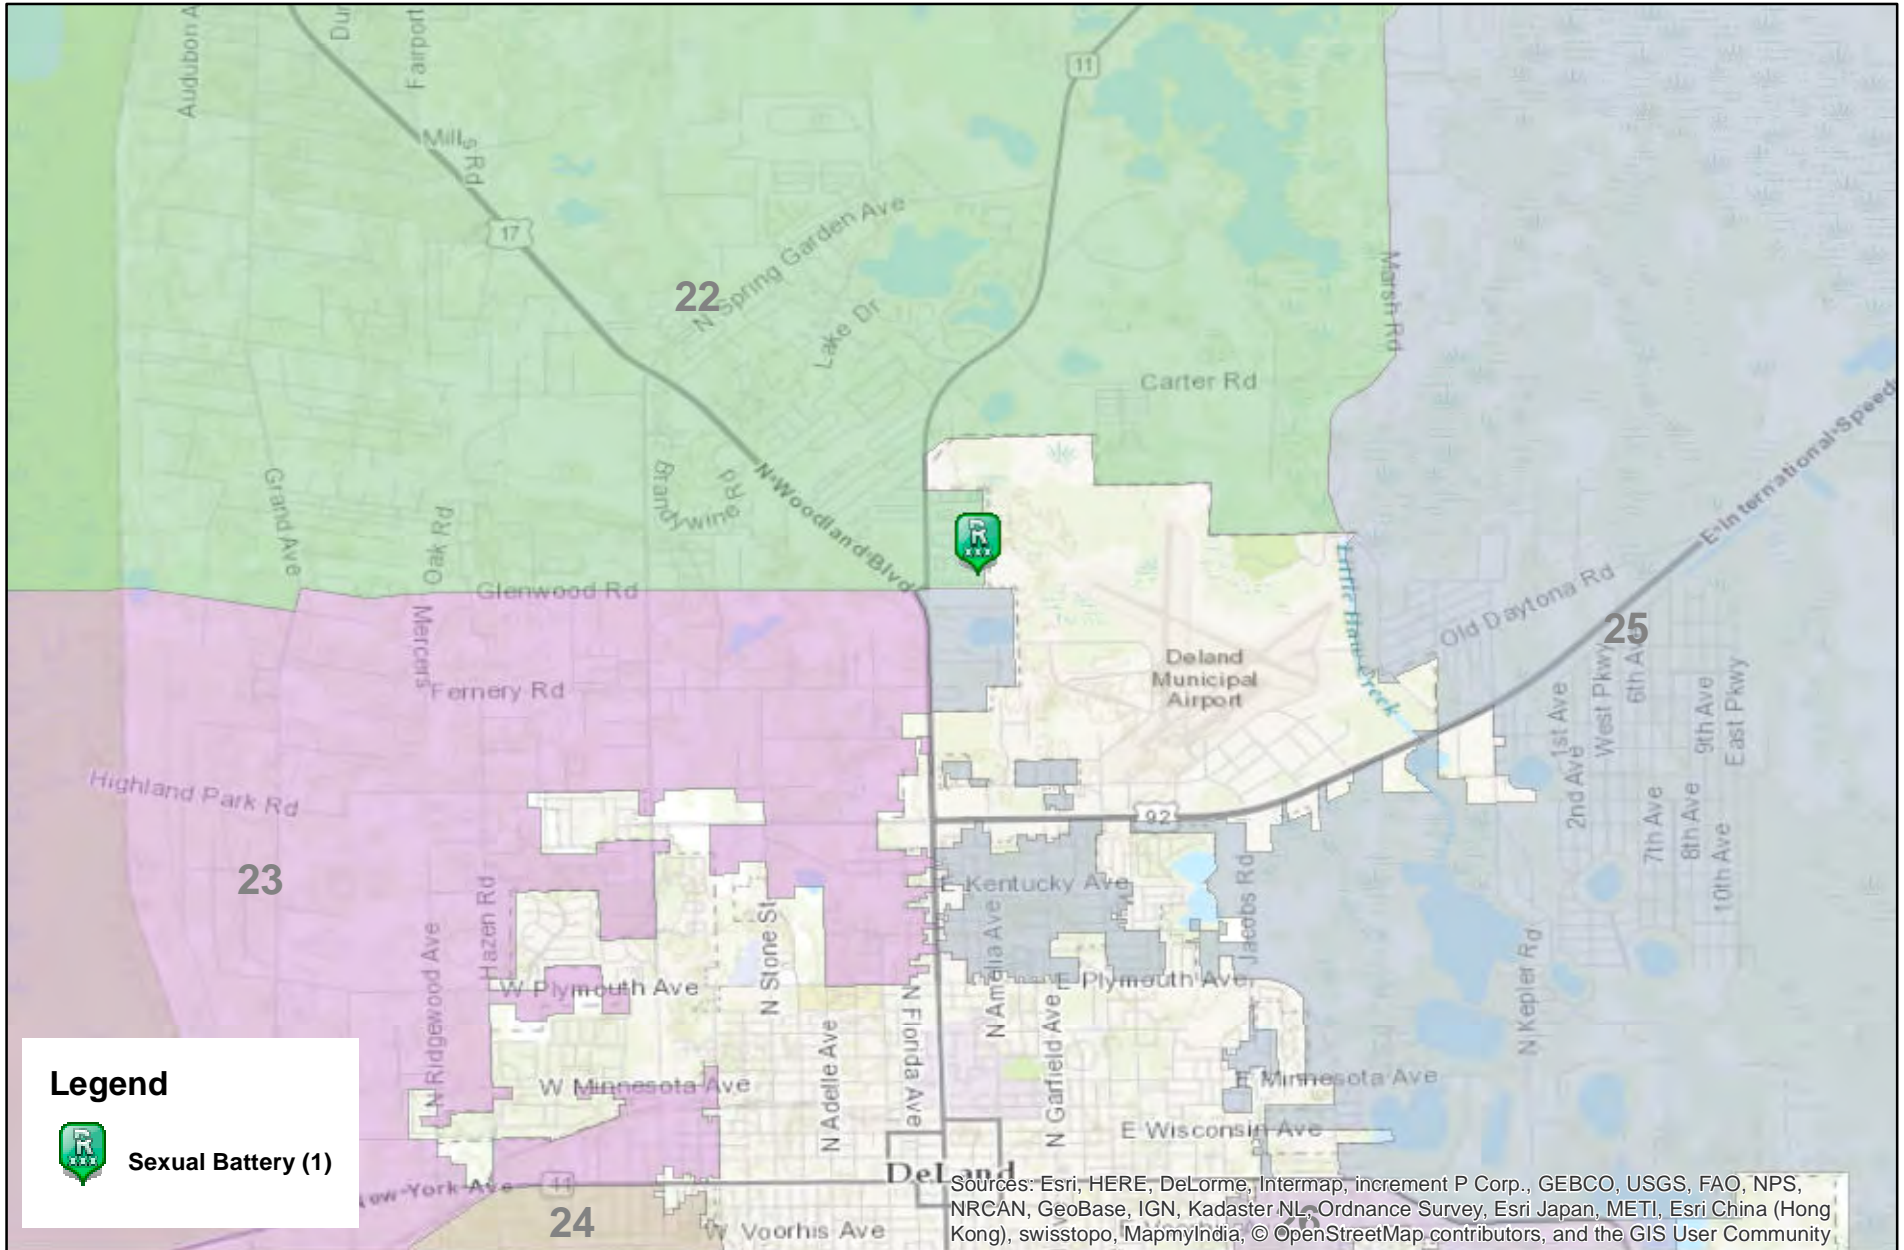

District 2 Sexual Batteries

07/02/2017 thru 07/15/2017

Legend

Sexual Battery (1)

Sources: Esri, HERE, DeLorme, Intermap, increment P Corp., GEBCO, USGS, FAO, NPS, NRCAN, GeoBase, IGN, Kadaster NL, Ordnance Survey, Esri Japan, METI, Esri China (Hong Kong), swisstopo, MapmyIndia, © OpenStreetMap contributors, and the GIS User Community

Prepared by: VC Crime Center
Crime Intelligence Analyst
Volusia County Sheriff's Office
Printed On: 7/18/2017

0 0.5 1 2 Miles

* Map reflects total number of Incidents and not total number of victims

This is not a legal document. due to address incompatibilities, some incidents may not be represented and the information on this map should not be viewed as the legal representation of property boundaries, roads, facilities. etc.