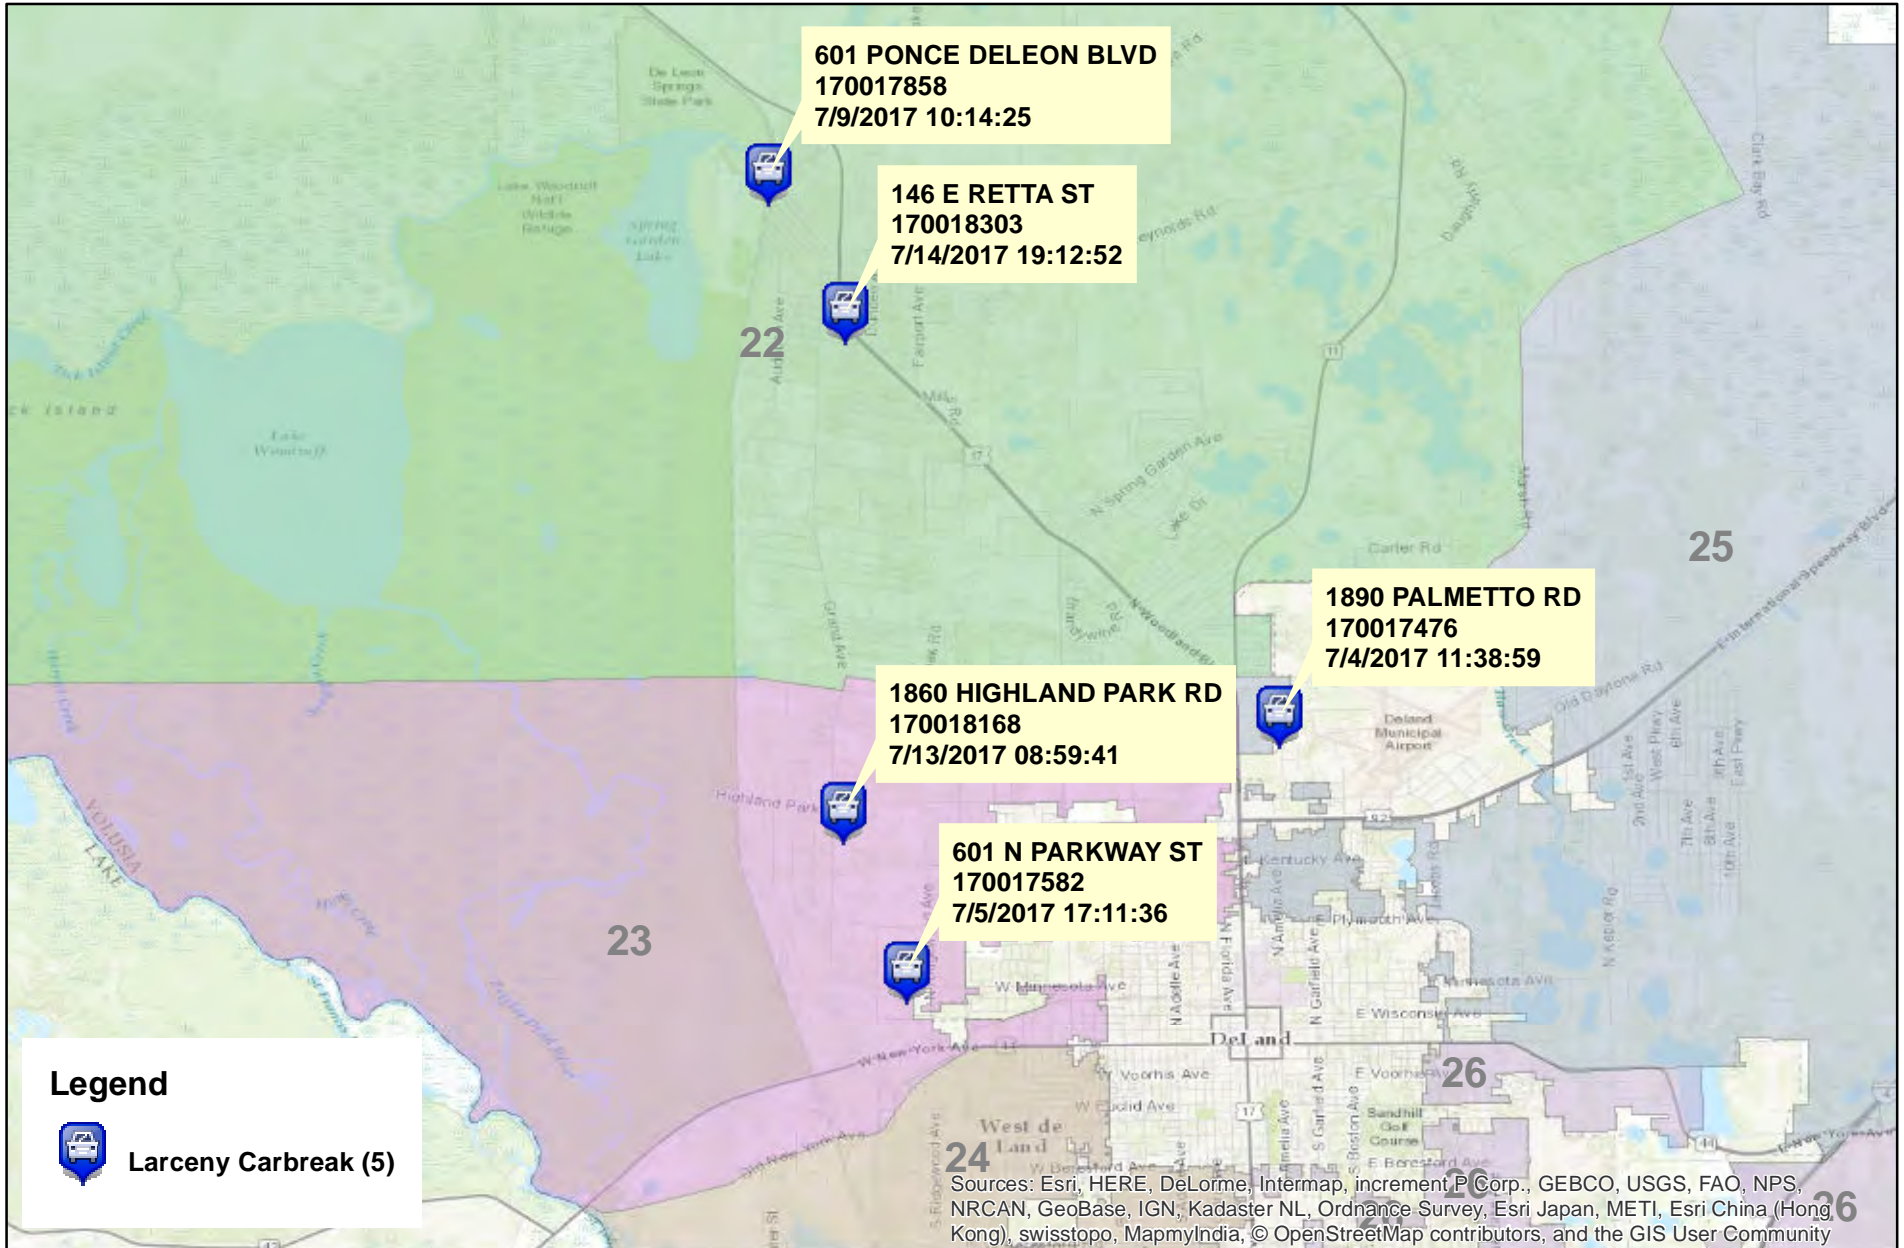

District 2 Larceny Carbreaks 07/02/2017 thru 07/15/2017

Legend

Larceny Carbreak (5)

Prepared by: VC Crime Center
Crime Intelligence Analyst
Volusia County Sheriff's Office
Printed On: 7/18/2017

* Map reflects total number of Incidents and not total number of victims

This is not a legal document.
due to address incompatibilities, some
incidents may not be represented and
the information on this map should not be
viewed as the legal representation of
property boundaries, roads, facilities. etc.