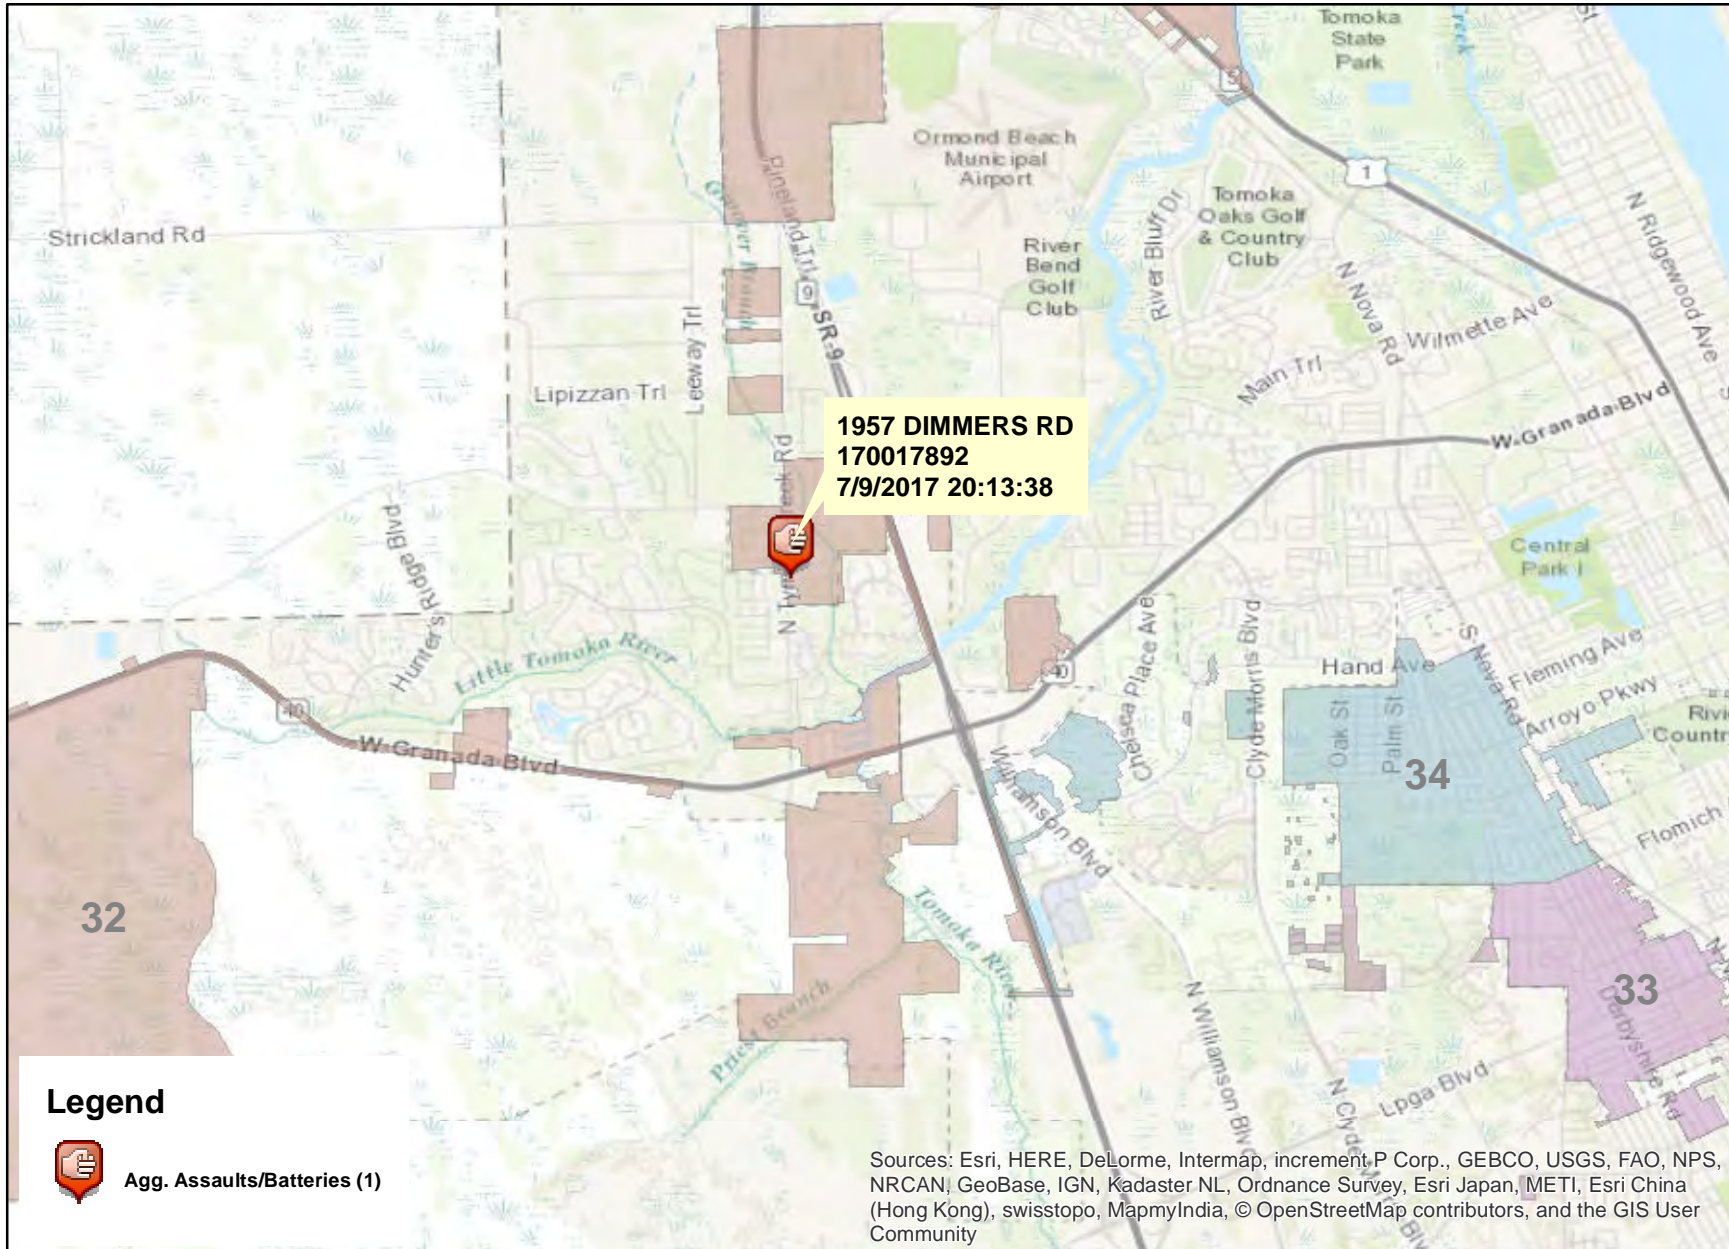

District 3 North Aggravated Assaults and Batteries 07/02/2017 thru 07/15/2017

Prepared by: VC Crime Center
Crime Intelligence Analyst
Volusia County Sheriff's Office
Printed On: 7/18/2017

0 0.5 1 2 Miles
* Map reflects total number of Incidents and not total number of victims

This is not a legal document.
due to address incompatibilities, some incidents may not be represented and the information on this map should not be viewed as the legal representation of property boundaries, roads, facilities. etc.