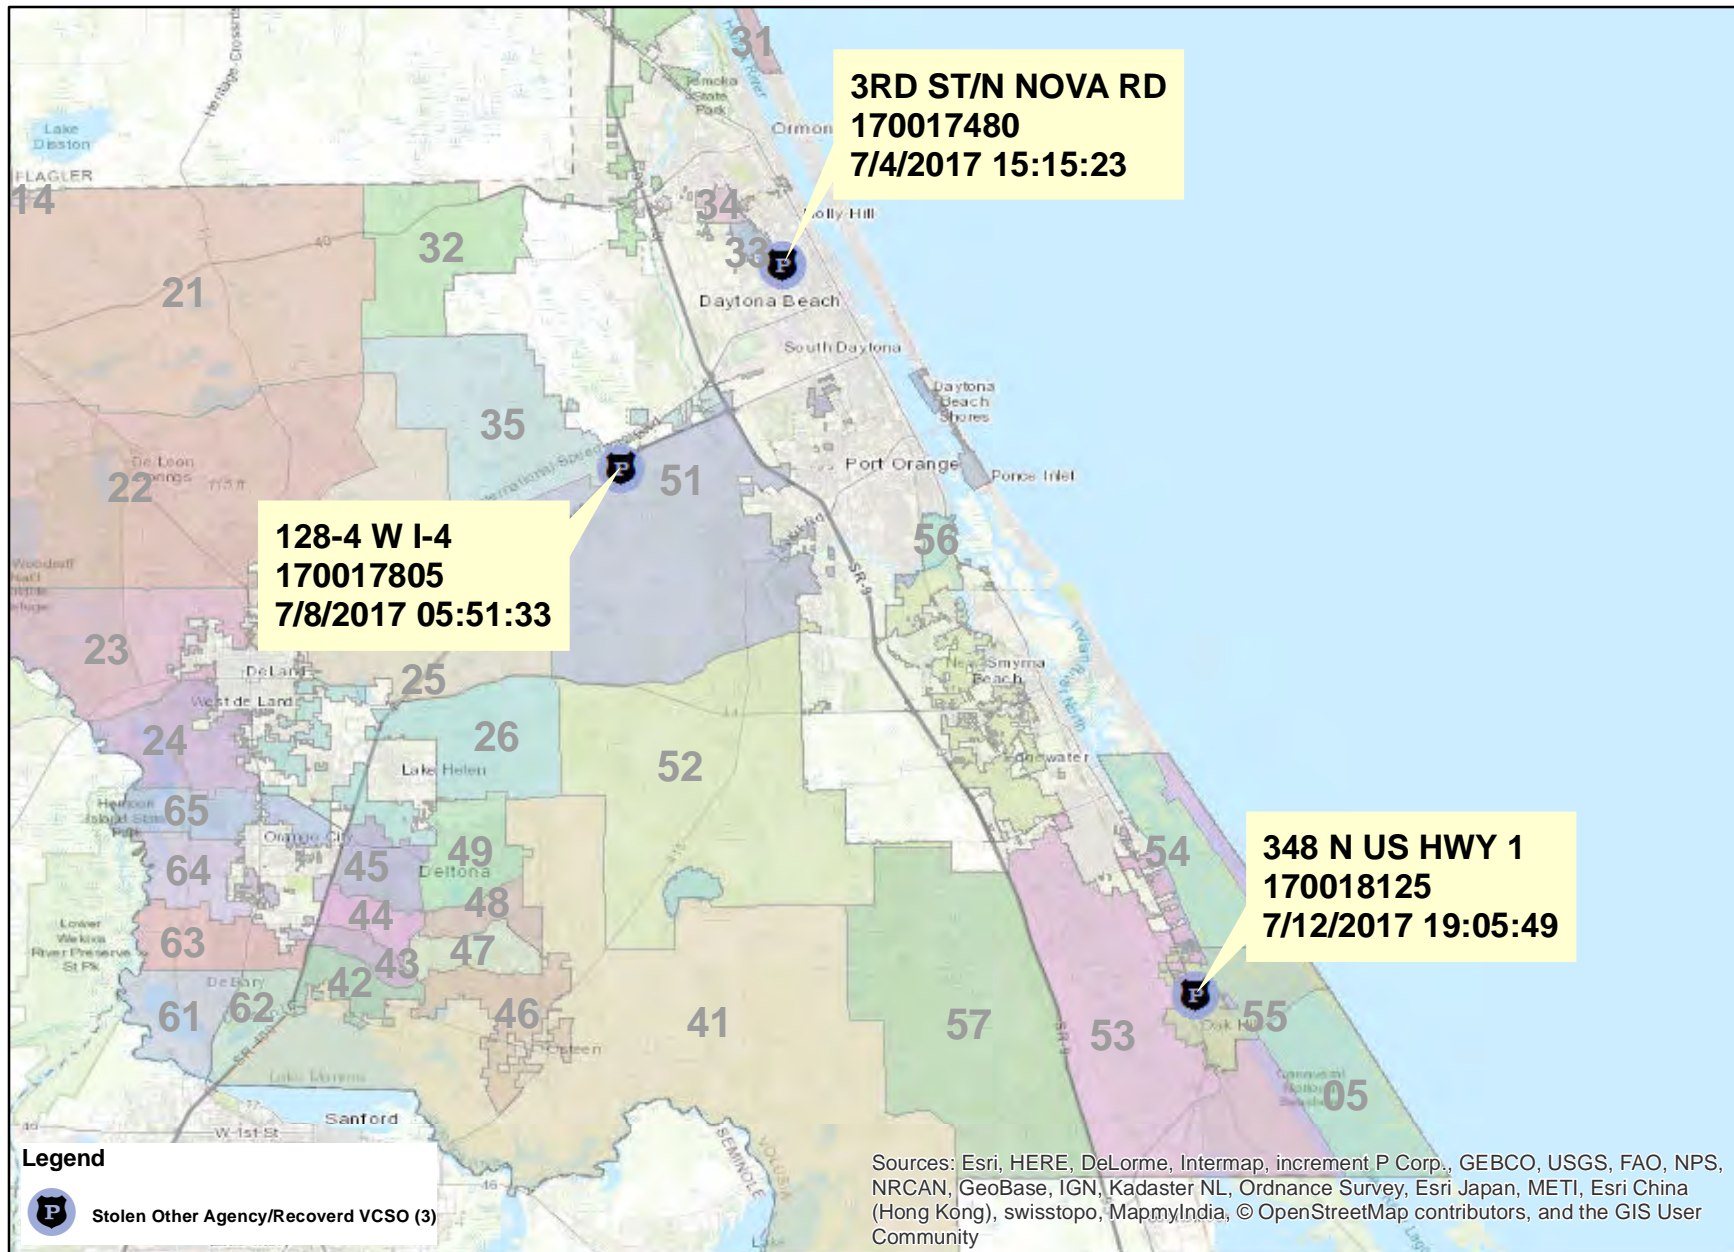

Uniform Traffic Citations – 1

Home Detention Checks – 33

Field Interview Cards – 1

Park, Walk and Visit Summer Camps - 29

Agencywide Auto Recoveries 07/02/2017 thru 07/15/2017

**Prepared by: VC Crime Center
Crime Intelligence Analyst
Volusia County Sheriff's Office
Printed On: 7/18/2017**