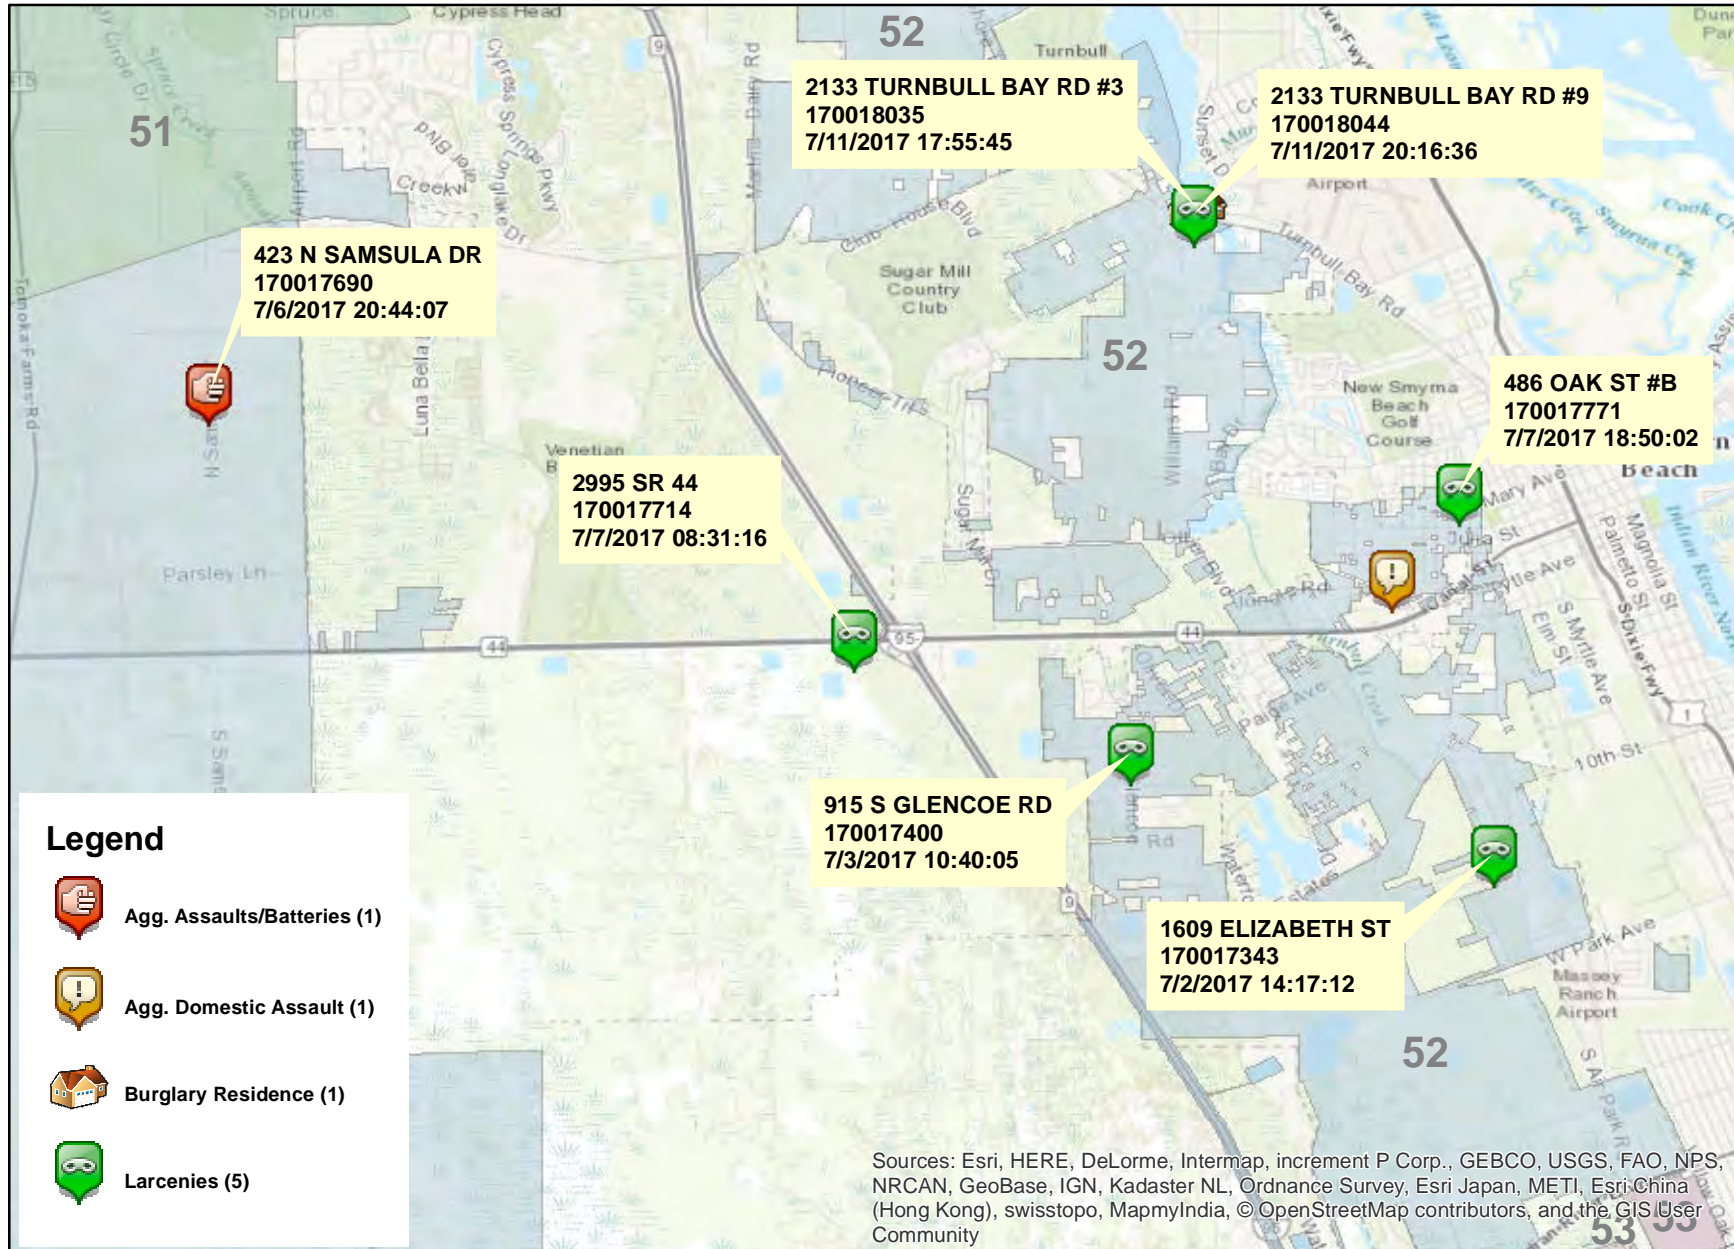

District 3 South Hot Zone 52

07/02/2017 thru 07/15/2017

Prepared by: VC Crime Center
Crime Intelligence Analyst
Volusia County Sheriff's Office
Printed On: 7/18/2017

0 0.5 1 2 Miles
* Map reflects total number of Incidents and not total number of victims

This is not a legal document.
due to address incompatibilities, some incidents may not be represented and the information on this map should not be viewed as the legal representation of property boundaries, roads, facilities. etc.