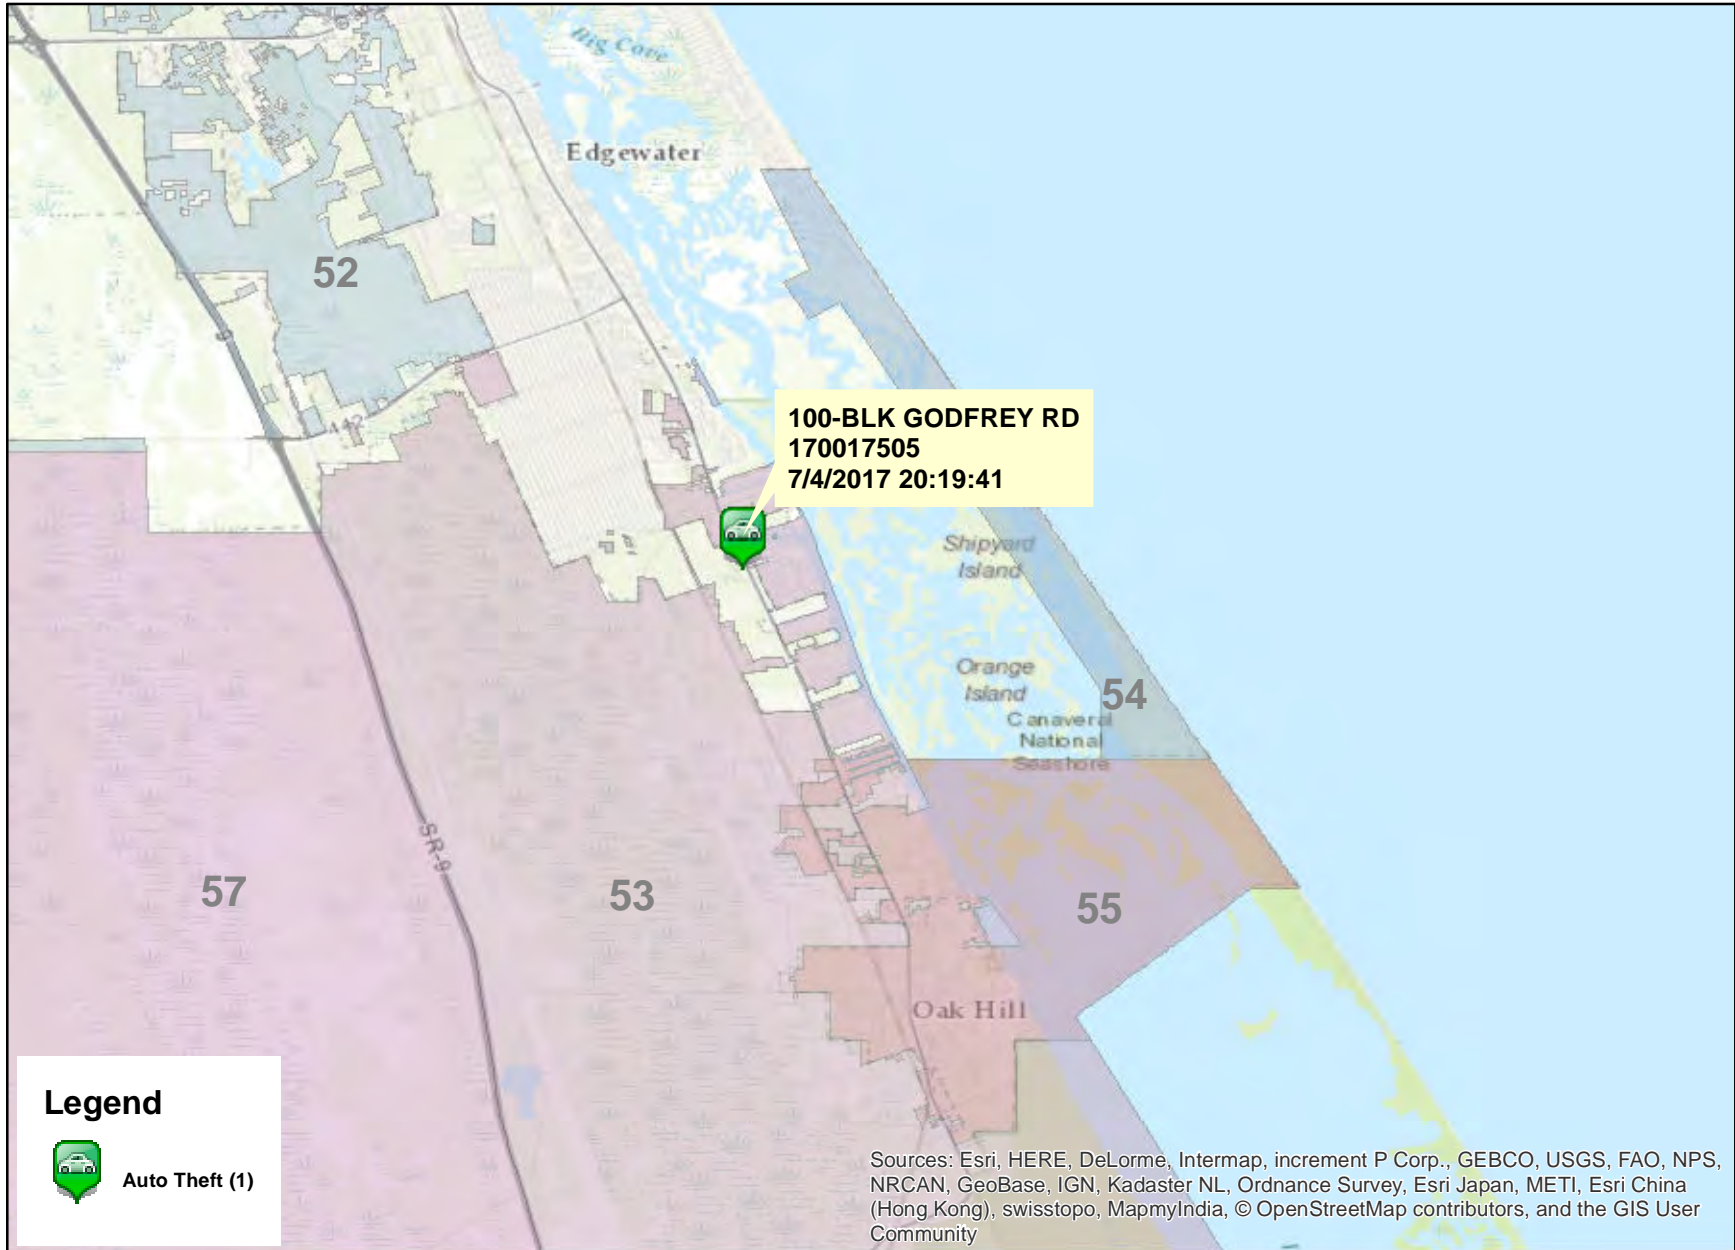

District 3 South Auto Thefts

07/02/2017 thru 07/15/2017

Prepared by: VC Crime Center
Crime Intelligence Analyst
Volusia County Sheriff's Office
Printed On: 7/18/2017

* Map reflects total number of Incidents and not total number of victims

This is not a legal document.
due to address incompatibilities, some incidents may not be represented and the information on this map should not be viewed as the legal representation of property boundaries, roads, facilities. etc.