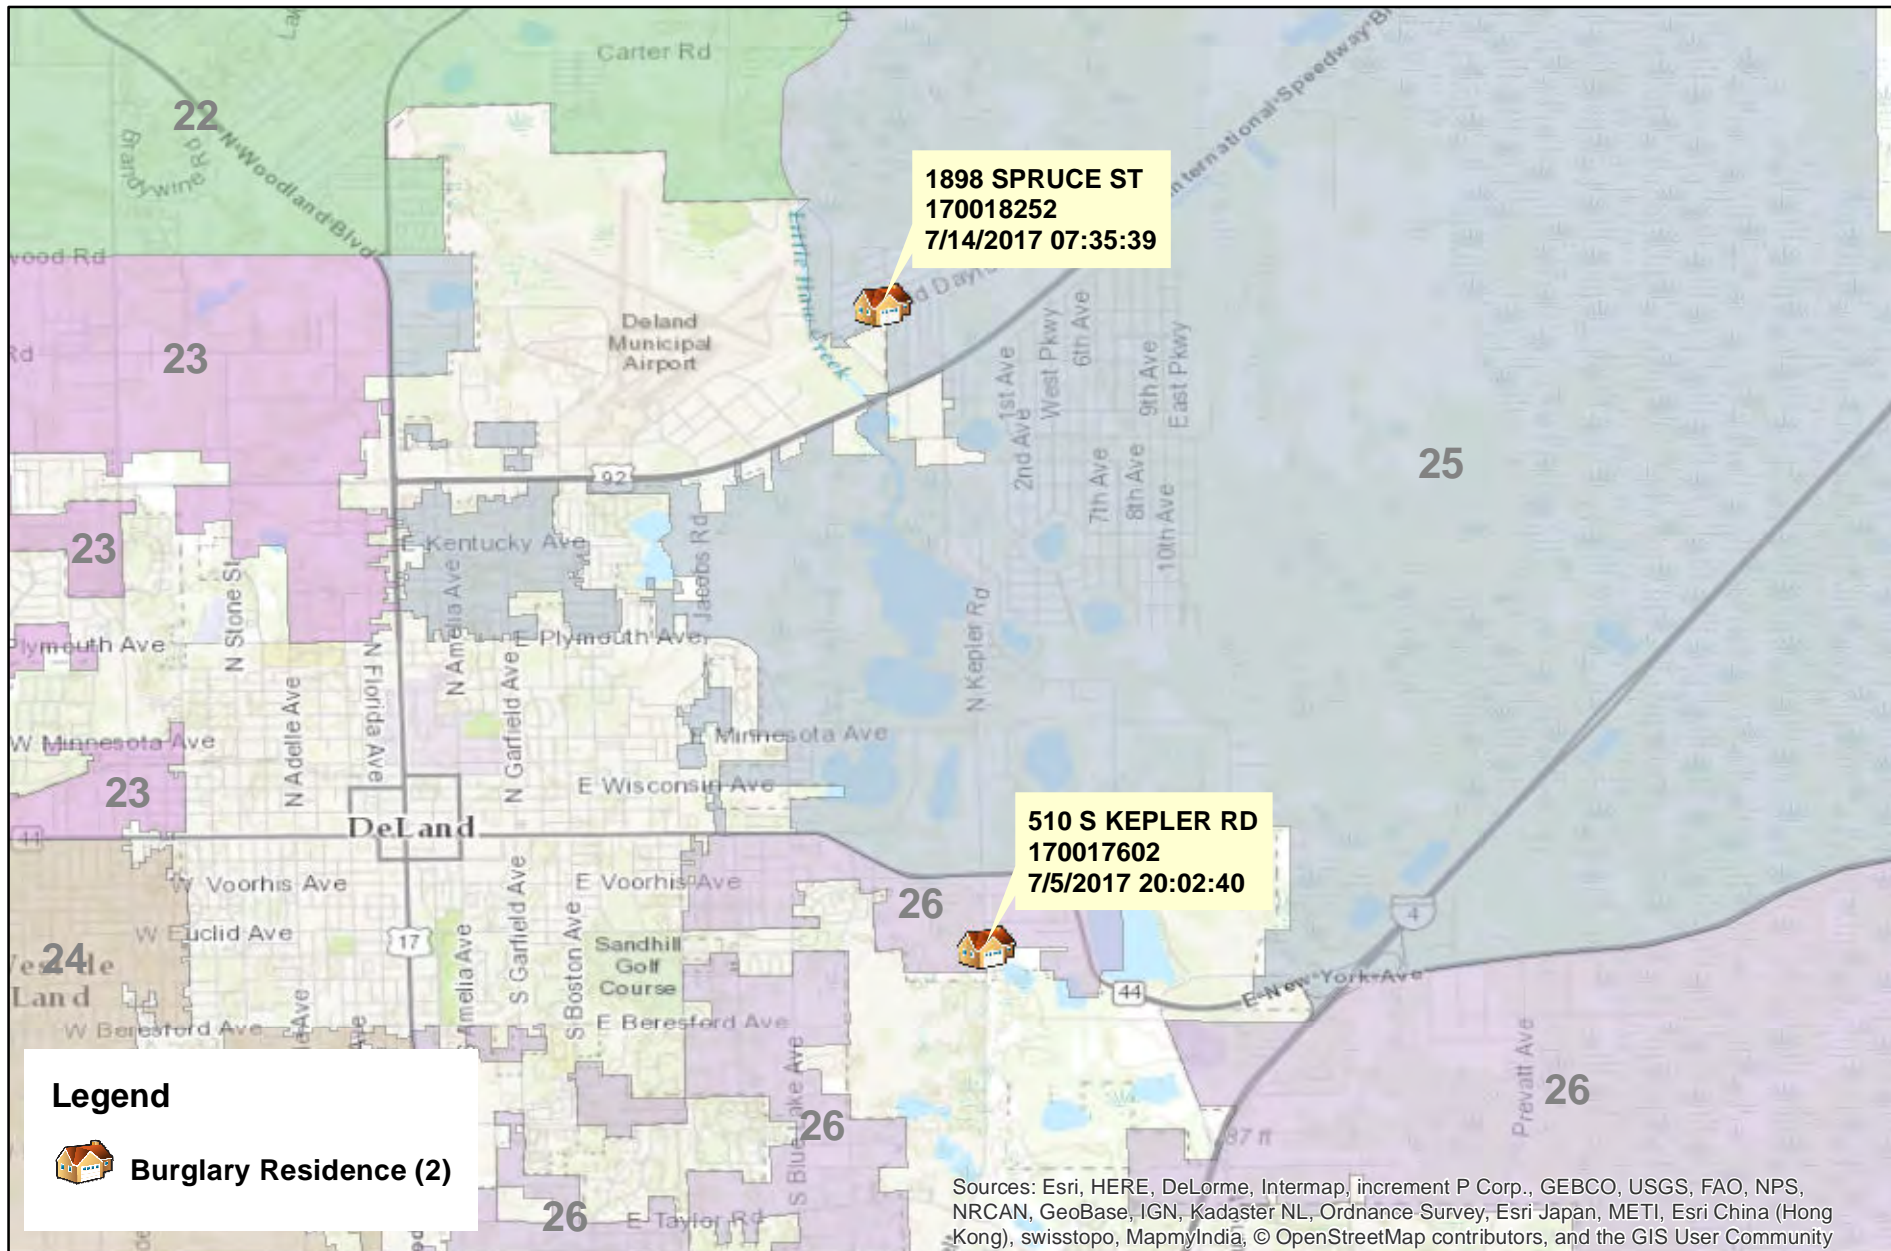

District 2 Burglaries

07/02/2017 thru 07/15/2017

Prepared by: VC Crime Center
Crime Intelligence Analyst
Volusia County Sheriff's Office
Printed On: 7/18/2017

* Map reflects total number of Incidents and not total number of victims

This is not a legal document. due to address incompatibilities, some incidents may not be represented and the information on this map should not be viewed as the legal representation of property boundaries, roads, facilities. etc.