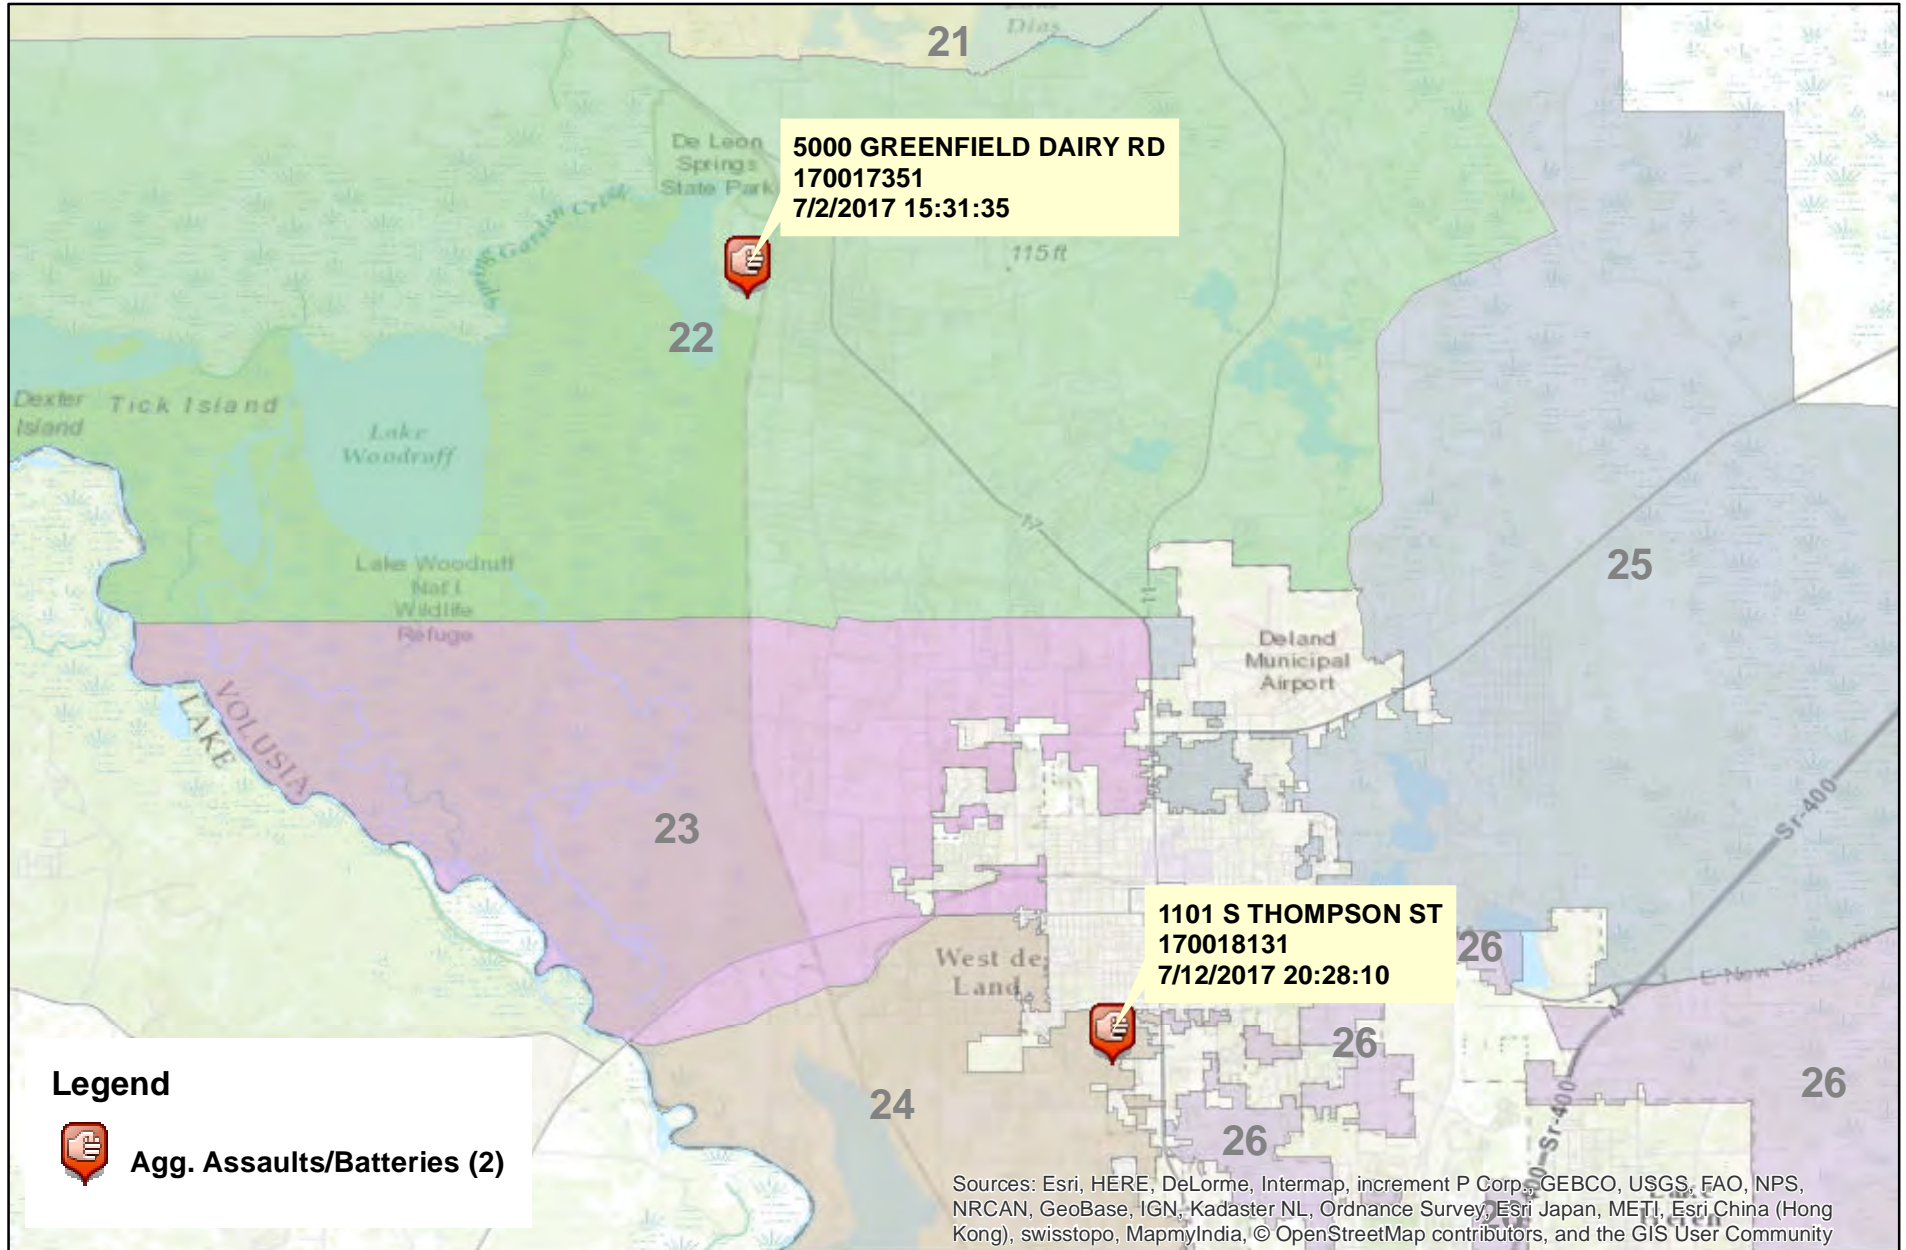

District 2 Aggravated Assaults and Batteries

07/02/2017 thru 07/15/2017

Prepared by: VC Crime Center
Crime Intelligence Analyst
Volusia County Sheriff's Office
Printed On: 7/18/2017

* Map reflects total number of Incidents and not total number of victims

This is not a legal document.
due to address incompatibilities, some
incidents may not be represented and
the information on this map should not be
viewed as the legal representation of
property boundaries, roads, facilities. etc.