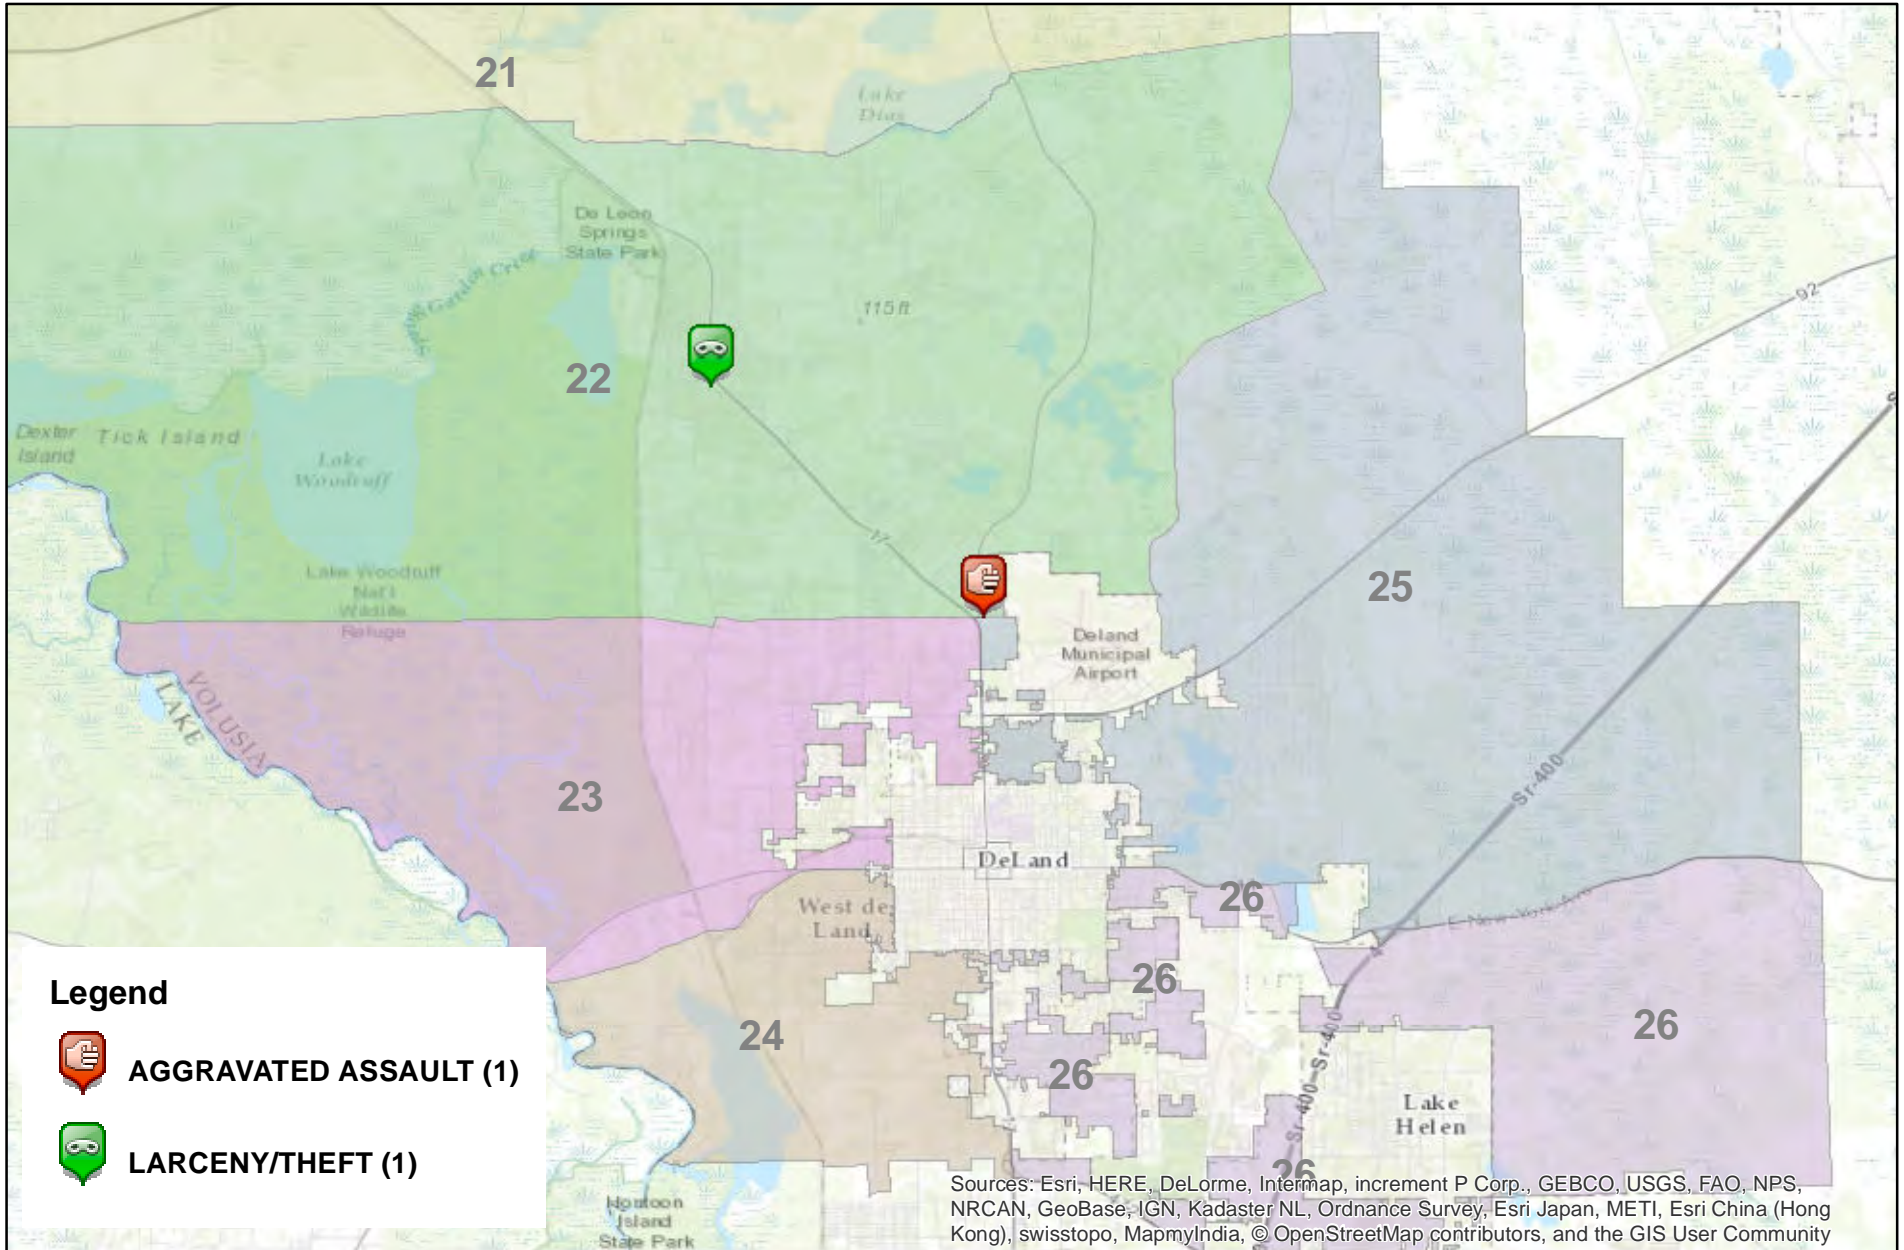

District 2 Part I Arrests by Location

07/02/2017 thru 07/15/2017

Prepared by: VC Crime Center
Crime Intelligence Analyst
Volusia County Sheriff's Office
Printed On: 7/18/2017

0 0.5 1 2 3 4 5 Miles
* Map reflects total number of Incidents and not total number of victims

This is not a legal document.
due to address incompatibilities, some incidents may not be represented and the information on this map should not be viewed as the legal representation of property boundaries, roads, facilities. etc.