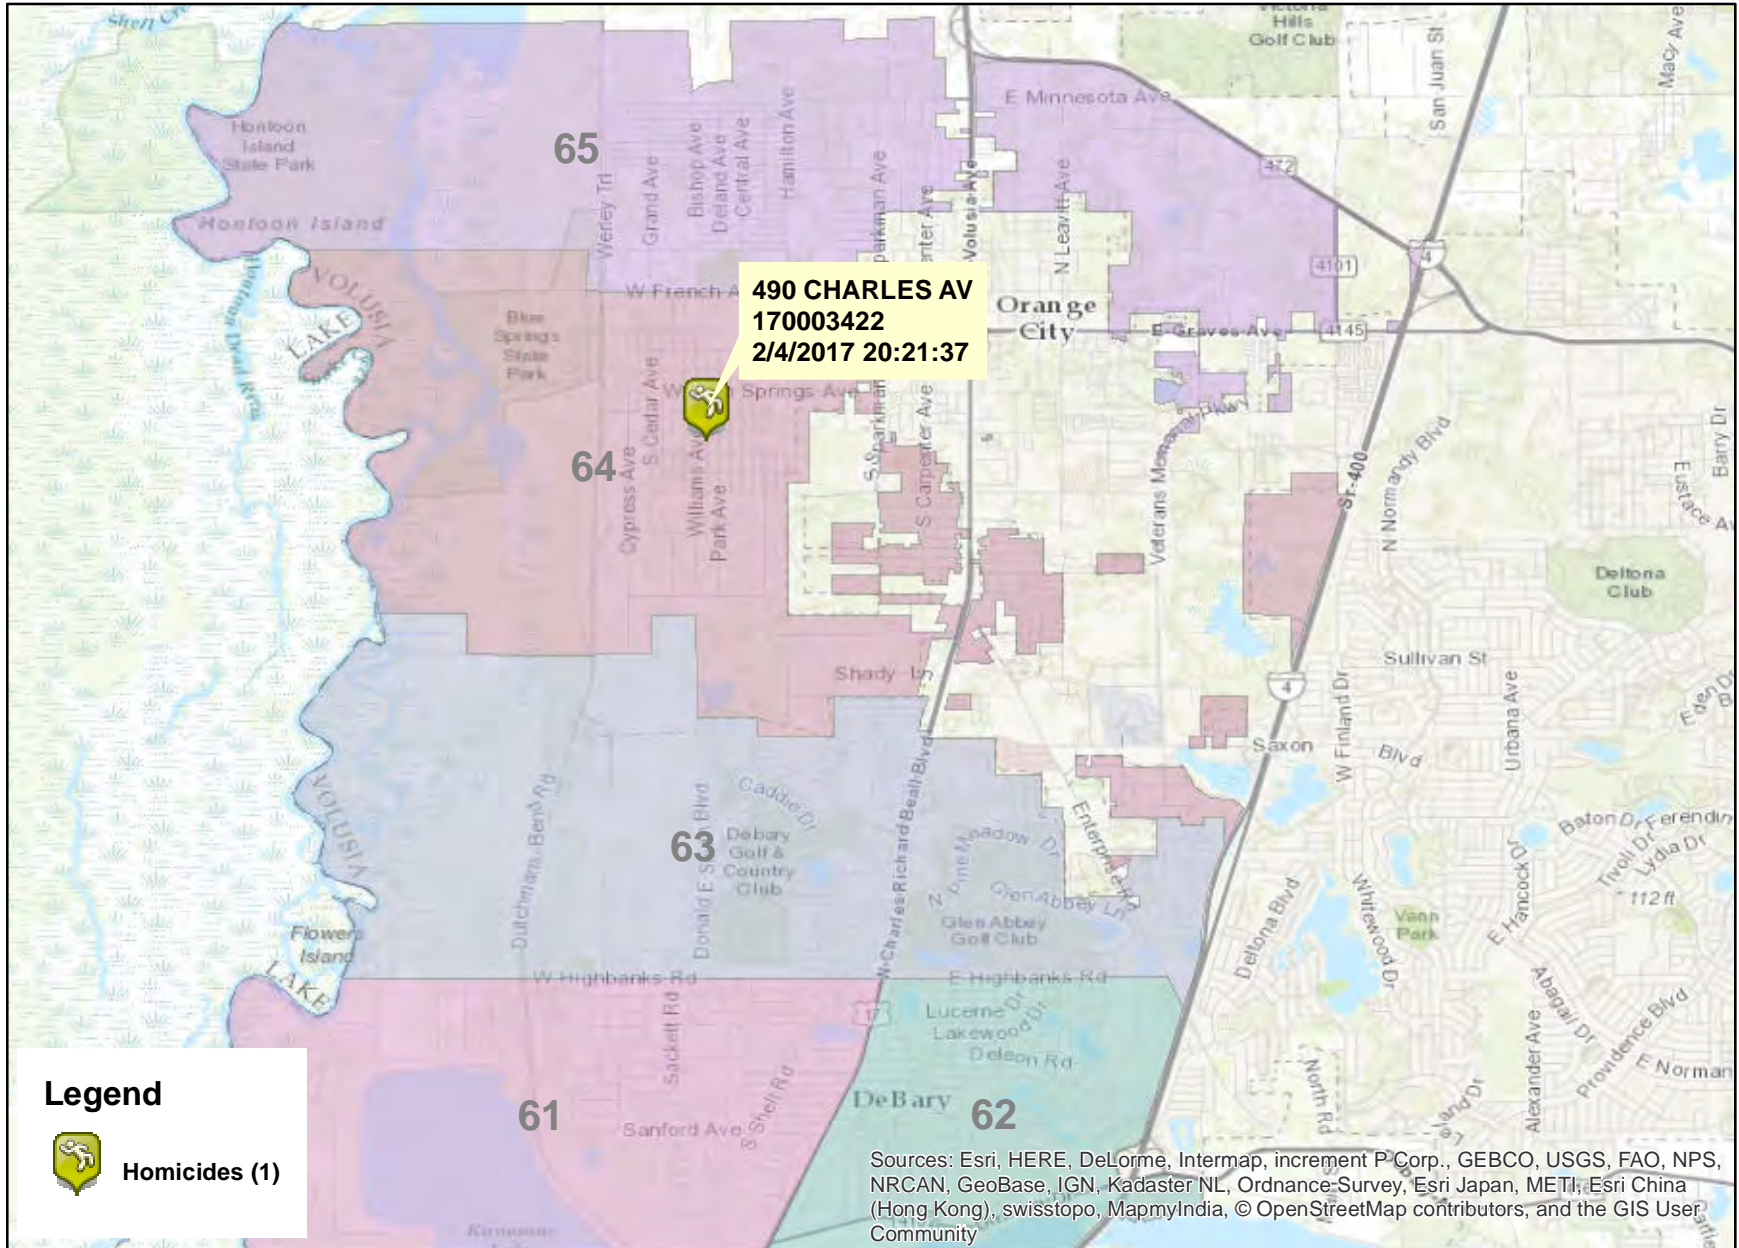

District 6 Homicides 2017

Prepared by: VC Crime Center
Crime Intelligence Analyst
Volusia County Sheriff's Office
Printed On: 7/18/2017

* Map reflects total number of Incidents and not total number of victims

This is not a legal document. due to address incompatibilities, some incidents may not be represented and the information on this map should not be viewed as the legal representation of property boundaries, roads, facilities. etc.