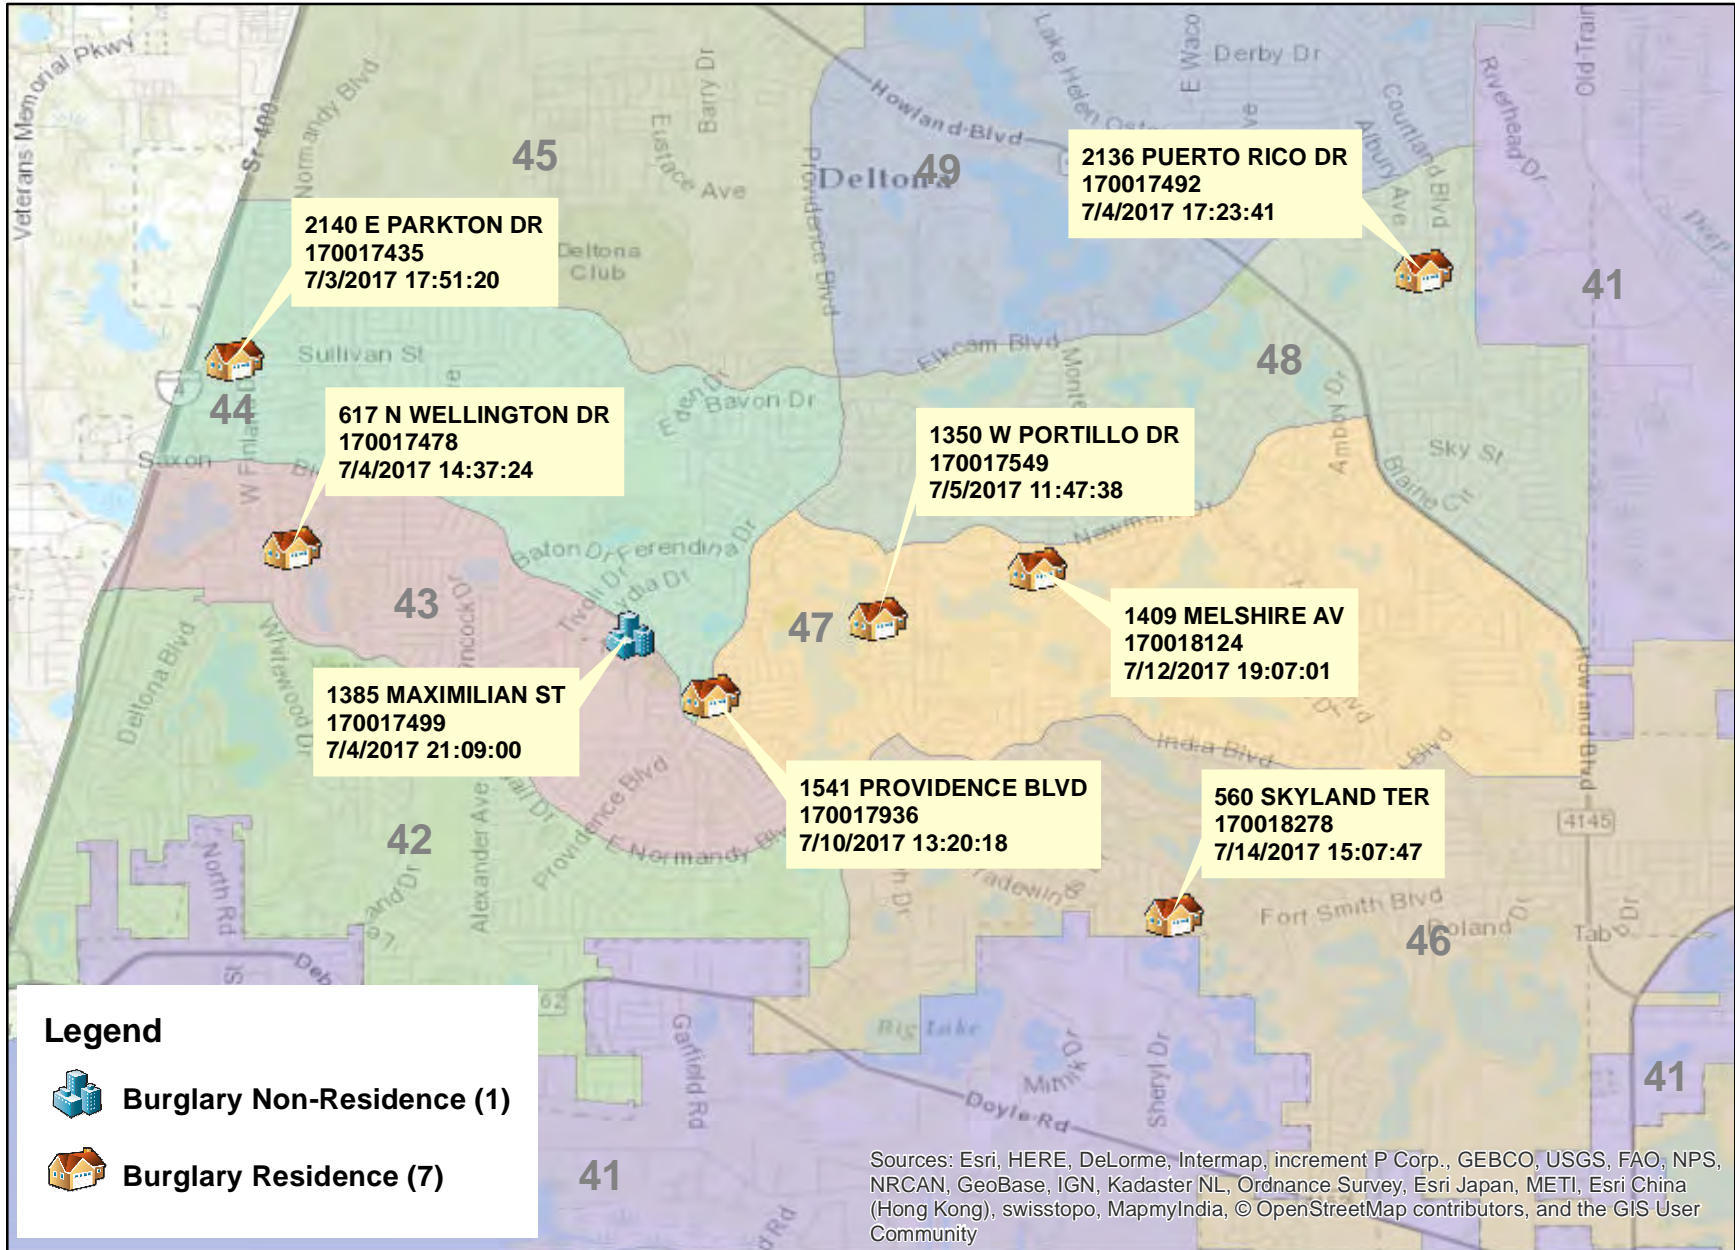

District 4 Burglaries

07/02/2017 thru 07/15/2017

Prepared by: VC Crime Center
Crime Intelligence Analyst
Volusia County Sheriff's Office
Printed On: 7/18/2017

0 0.5 1 2 Miles

* Map reflects total number of Incidents and not total number of victims

This is not a legal document. due to address incompatibilities, some incidents may not be represented and the information on this map should not be viewed as the legal representation of property boundaries, roads, facilities. etc.