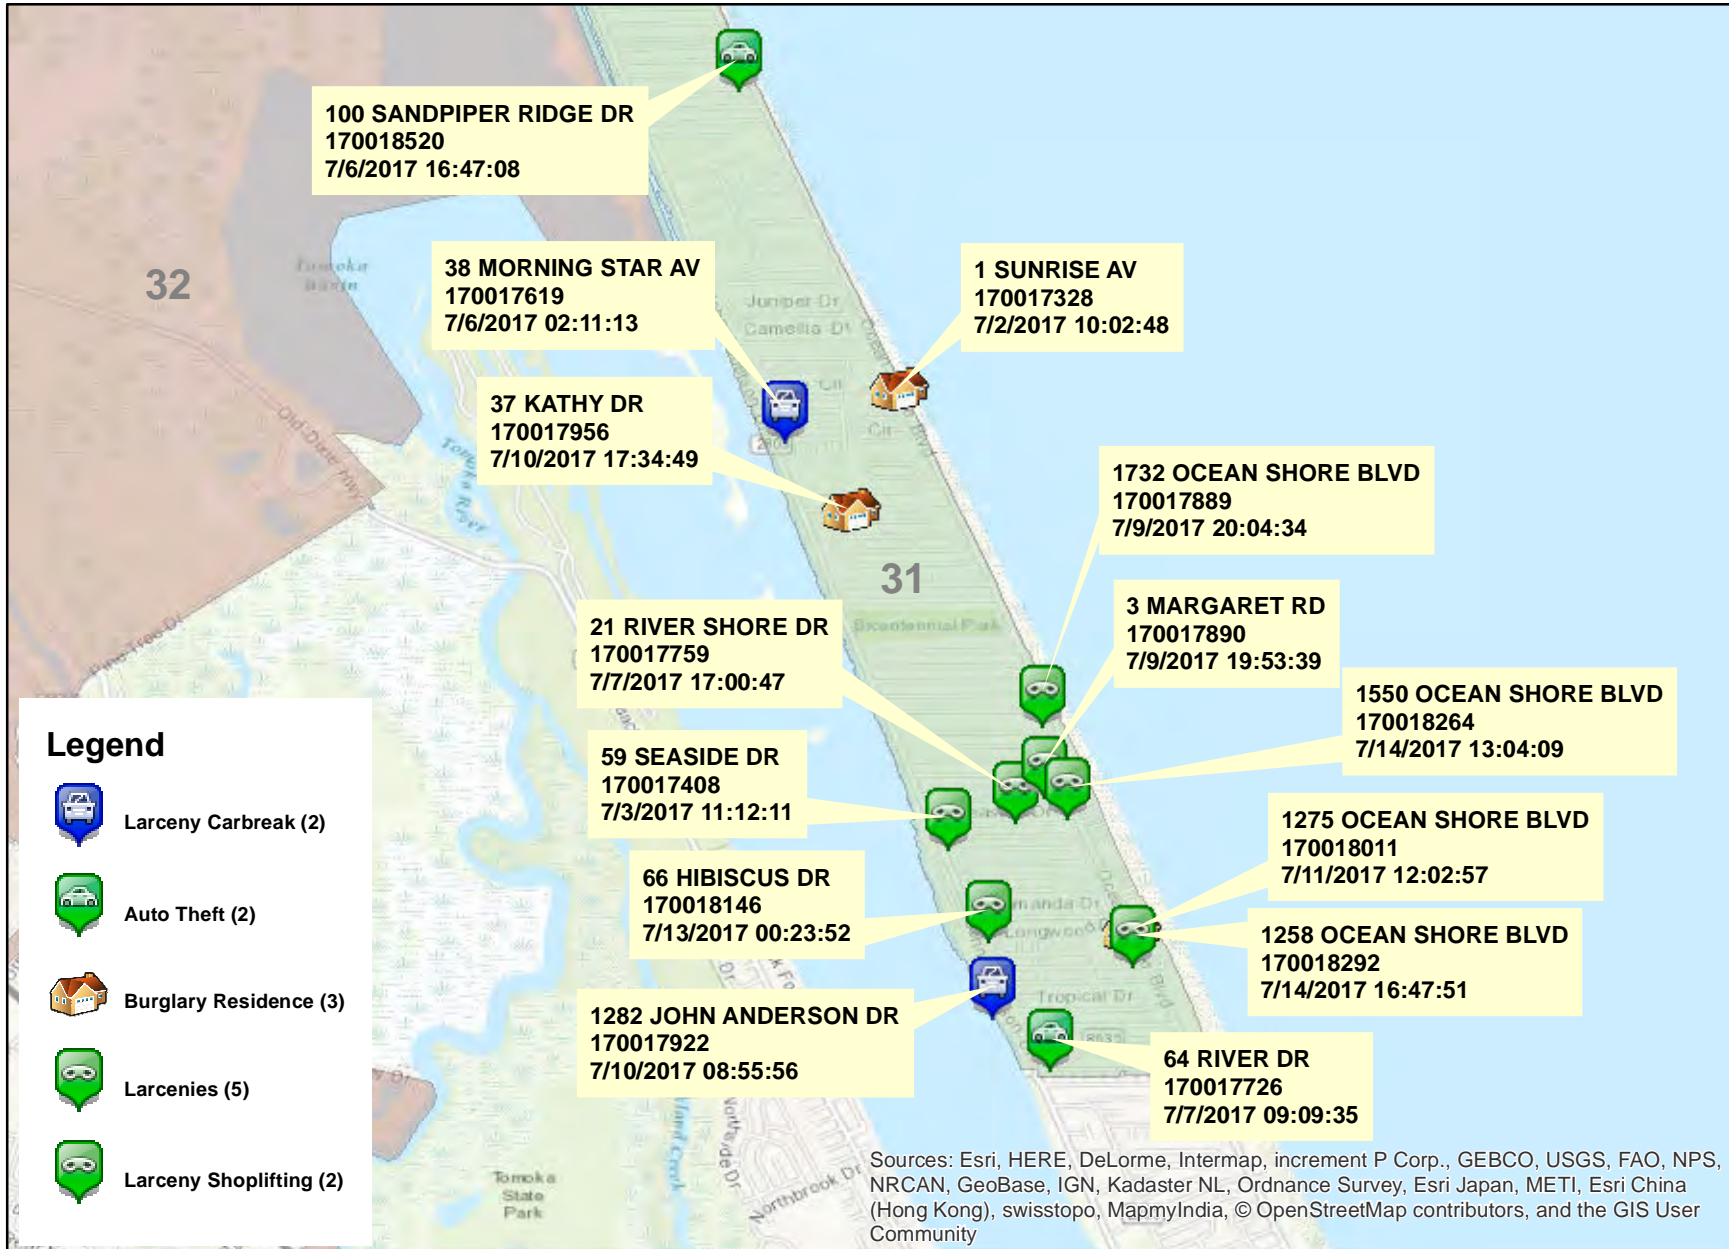

District 3 North Hot Zone 31

07/02/2017 thru 07/15/2017

Prepared by: VC Crime Center
Crime Intelligence Analyst
Volusia County Sheriff's Office
Printed On: 7/18/2017

* Map reflects total number of incidents and not total number of victims

This is not a legal document. due to address incompatibilities, some incidents may not be represented and the information on this map should not be viewed as the legal representation of property boundaries, roads, facilities. etc.