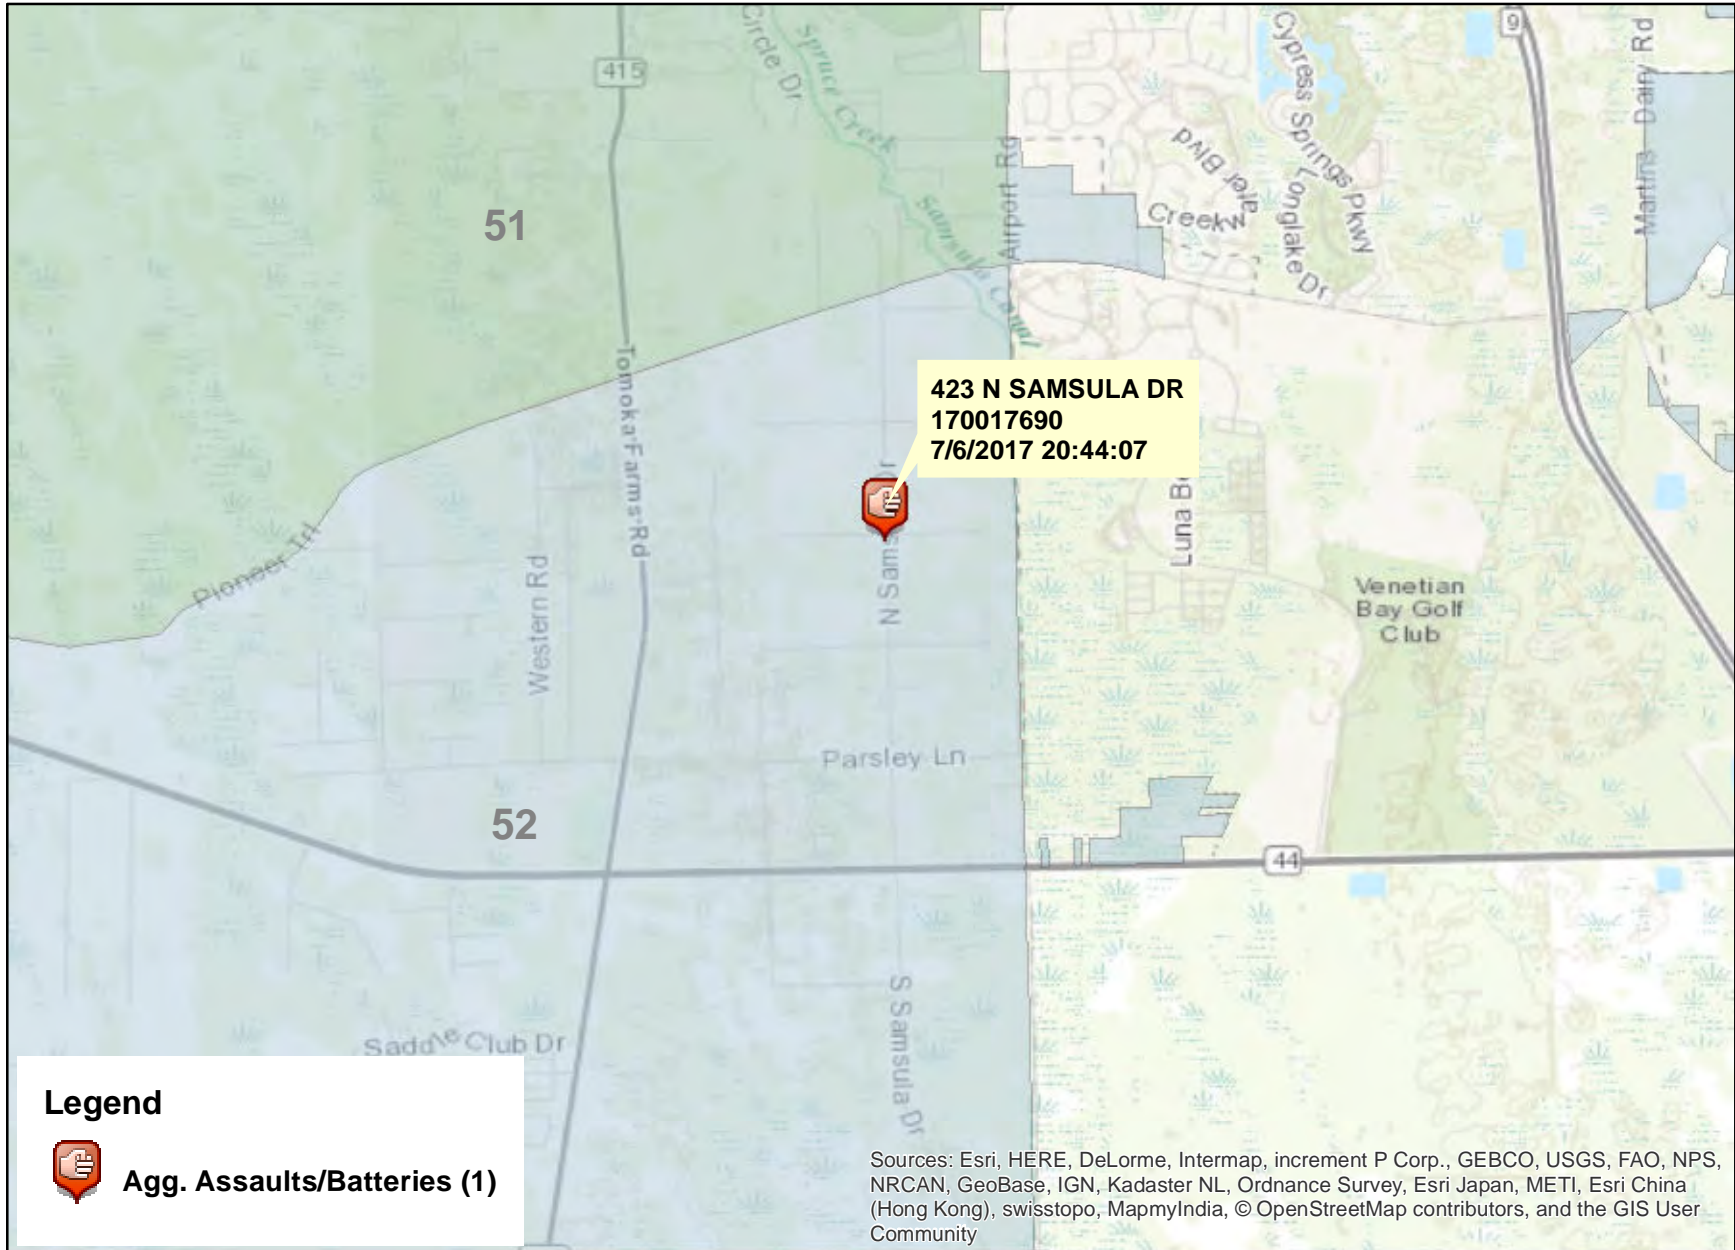

District 3 South Aggravated Assaults and Batteries 07/02/2017 thru 07/15/2017

Prepared by: VC Crime Center
Crime Intelligence Analyst
Volusia County Sheriff's Office
Printed On: 7/18/2017

0 0.5 1 Miles

* Map reflects total number of Incidents and not total number of victims

This is not a legal document.
due to address incompatibilities, some incidents may not be represented and the information on this map should not be viewed as the legal representation of property boundaries, roads, facilities. etc.