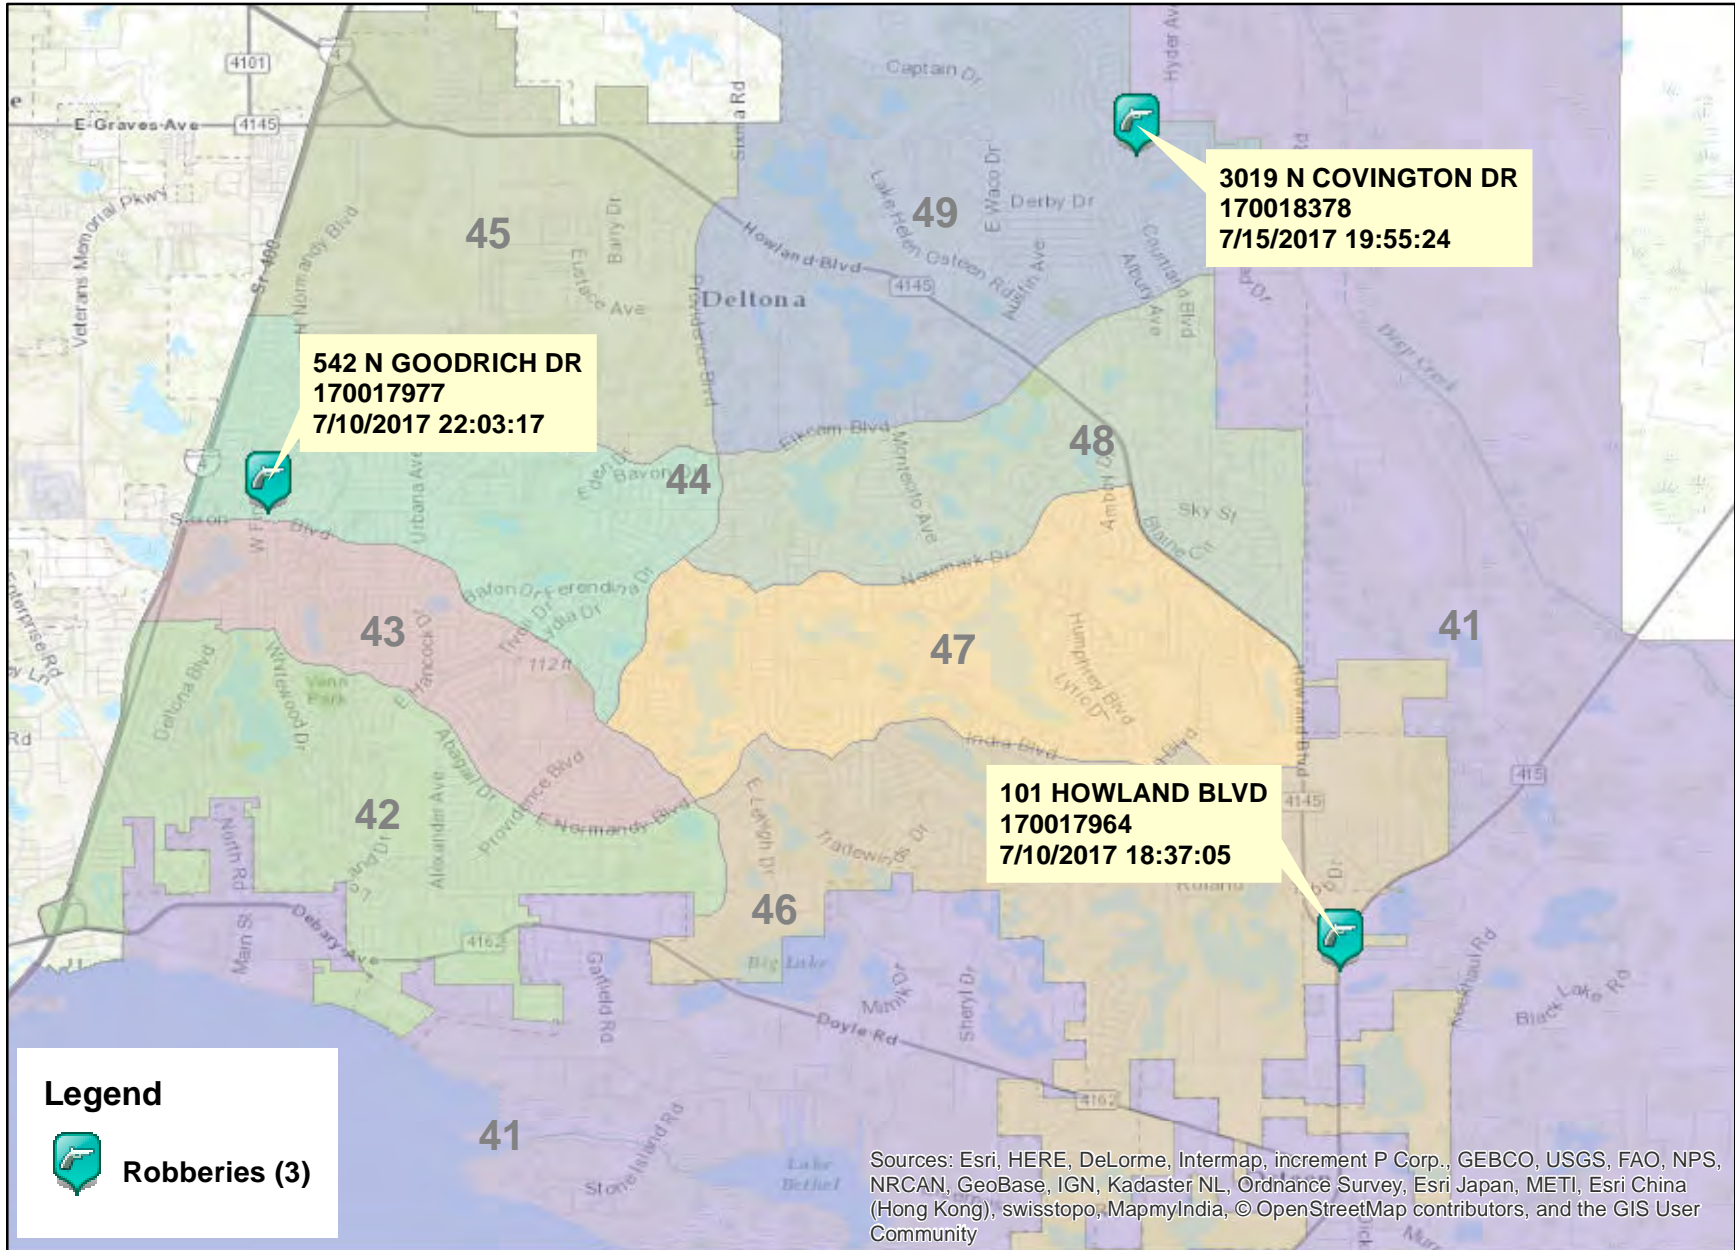

District 4 Robberies

07/02/2017 thru 07/15/2017

Prepared by: VC Crime Center
Crime Intelligence Analyst
Volusia County Sheriff's Office
Printed On: 7/18/2017

* Map reflects total number of Incidents and not total number of victims

This is not a legal document. due to address incompatibilities, some incidents may not be represented and the information on this map should not be viewed as the legal representation of property boundaries, roads, facilities. etc.