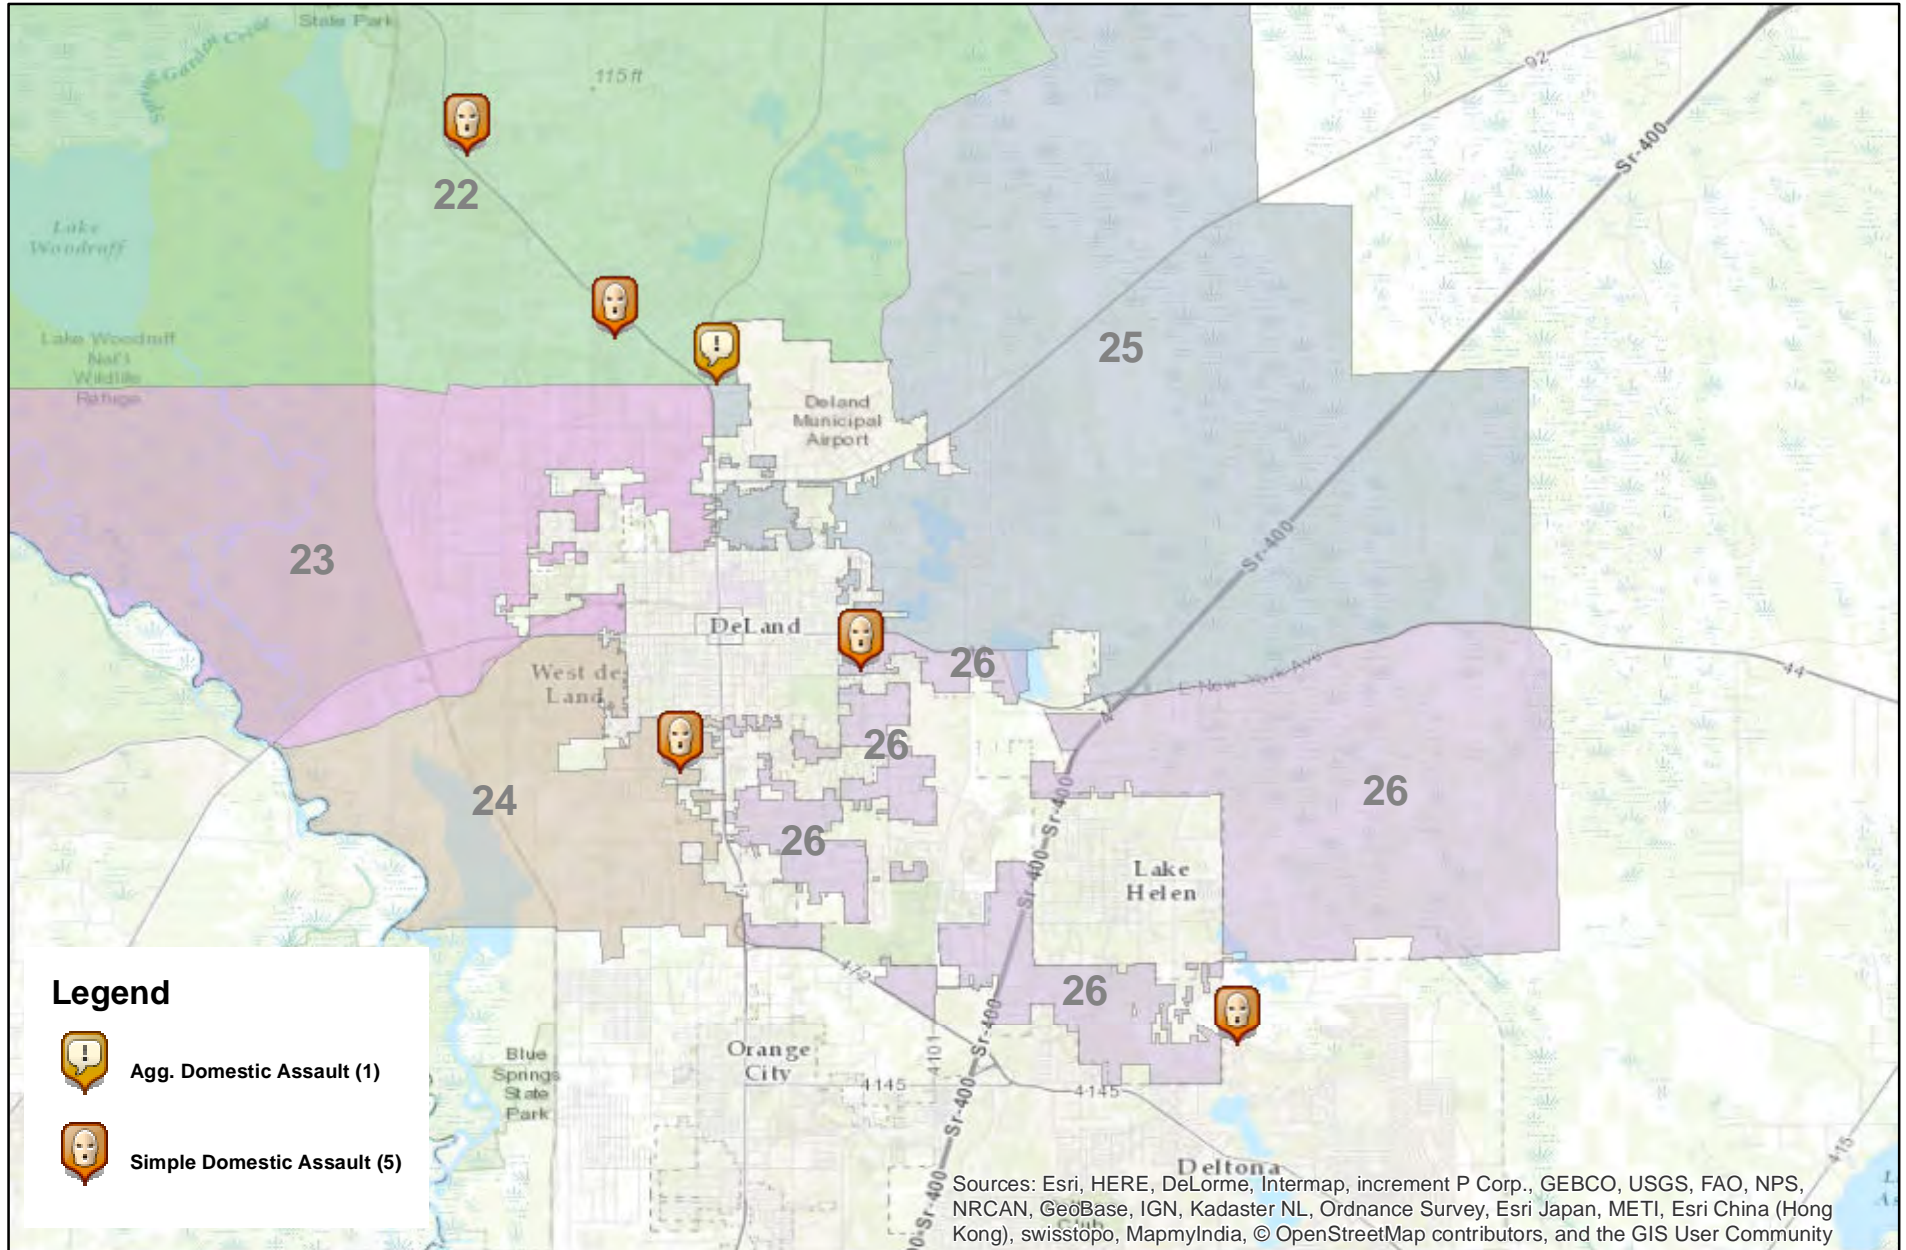

District 2 Domestic Assaults and Batteries

07/02/2017 thru 07/15/2017

Prepared by: VC Crime Center
Crime Intelligence Analyst
Volusia County Sheriff's Office
Printed On: 7/18/2017

0 0.5 1 2 3 4 5 Miles
* Map reflects total number of Incidents and not total number of victims

This is not a legal document.
due to address incompatibilities, some incidents may not be represented and the information on this map should not be viewed as the legal representation of property boundaries, roads, facilities. etc.