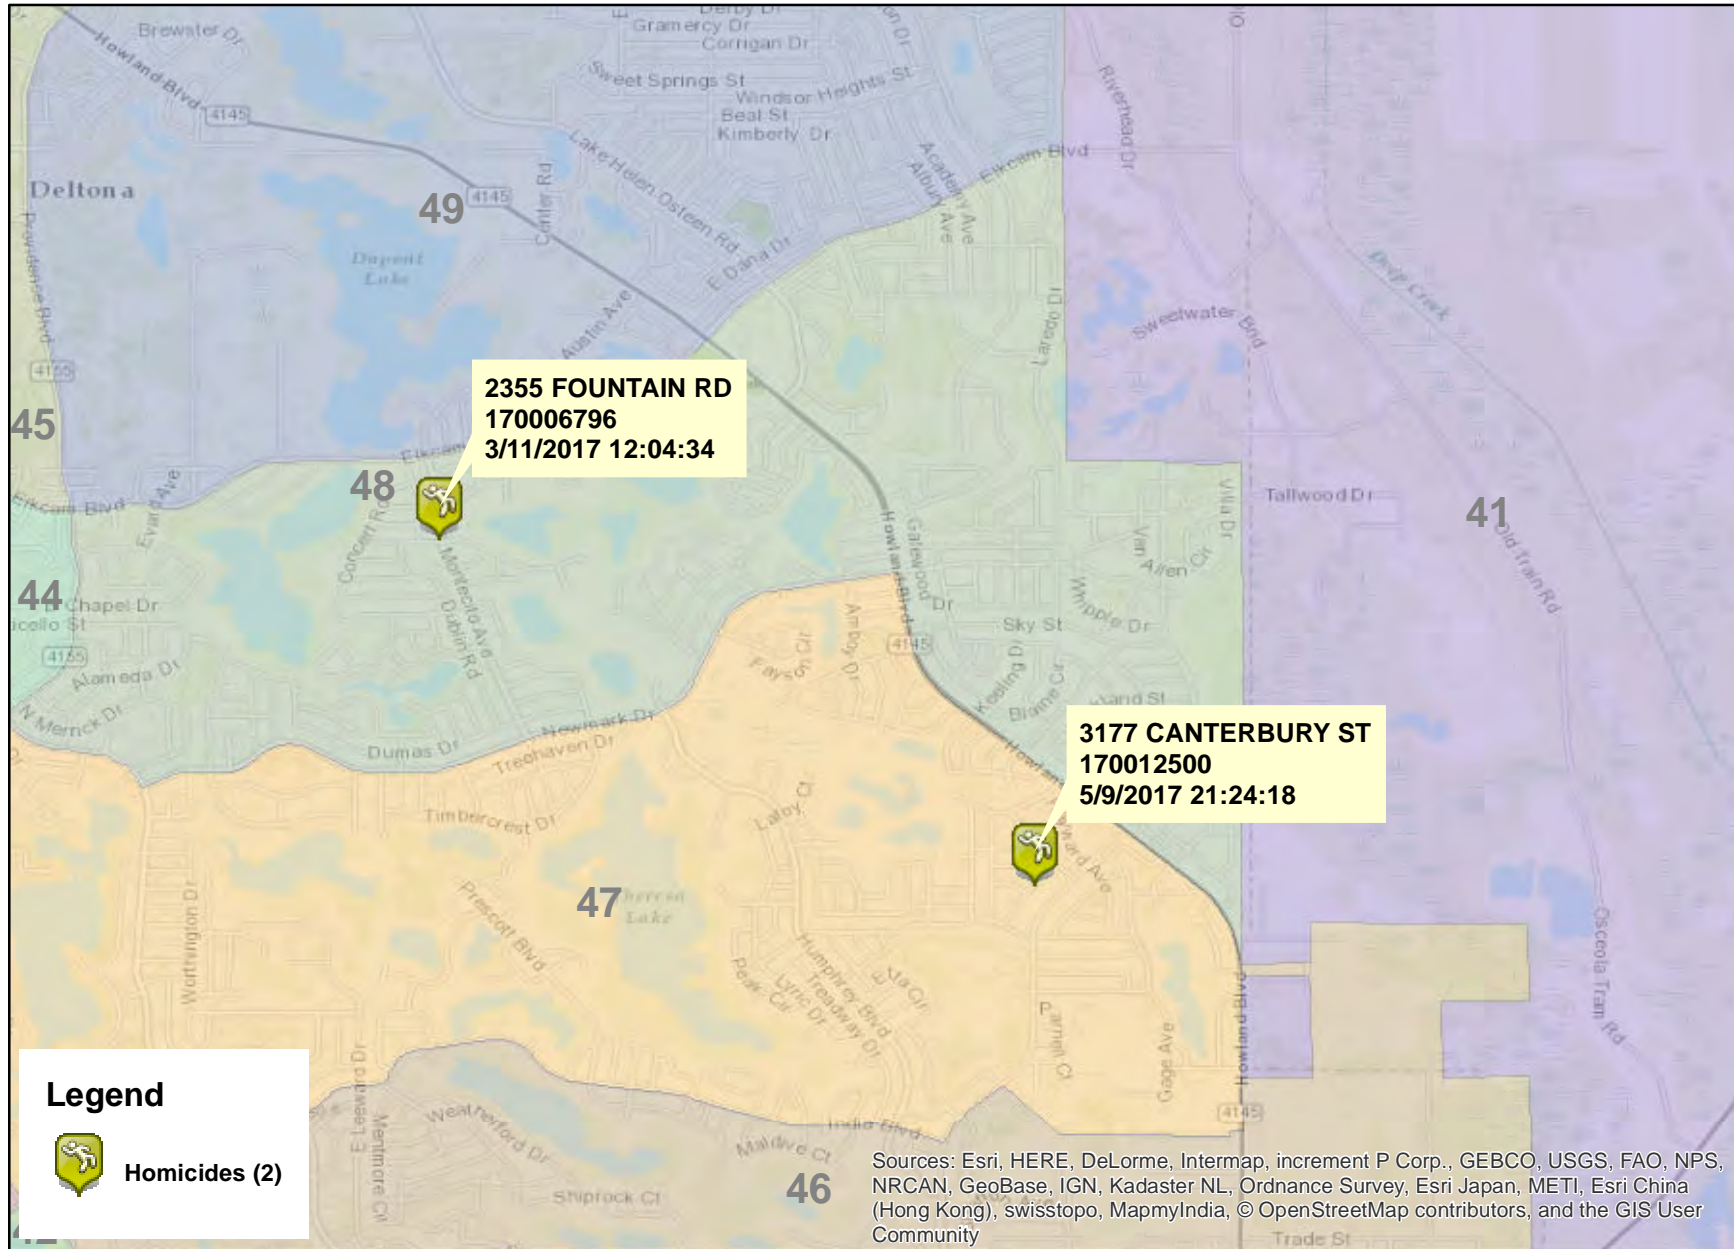

District 4 Homicides 2017

Prepared by: VC Crime Center
Crime Intelligence Analyst
Volusia County Sheriff's Office
Printed On: 7/18/2017

0 0.5 1 Miles

* Map reflects total number of Incidents and not total number of victims

This is not a legal document.
due to address incompatibilities, some incidents may not be represented and the information on this map should not be viewed as the legal representation of property boundaries, roads, facilities. etc.