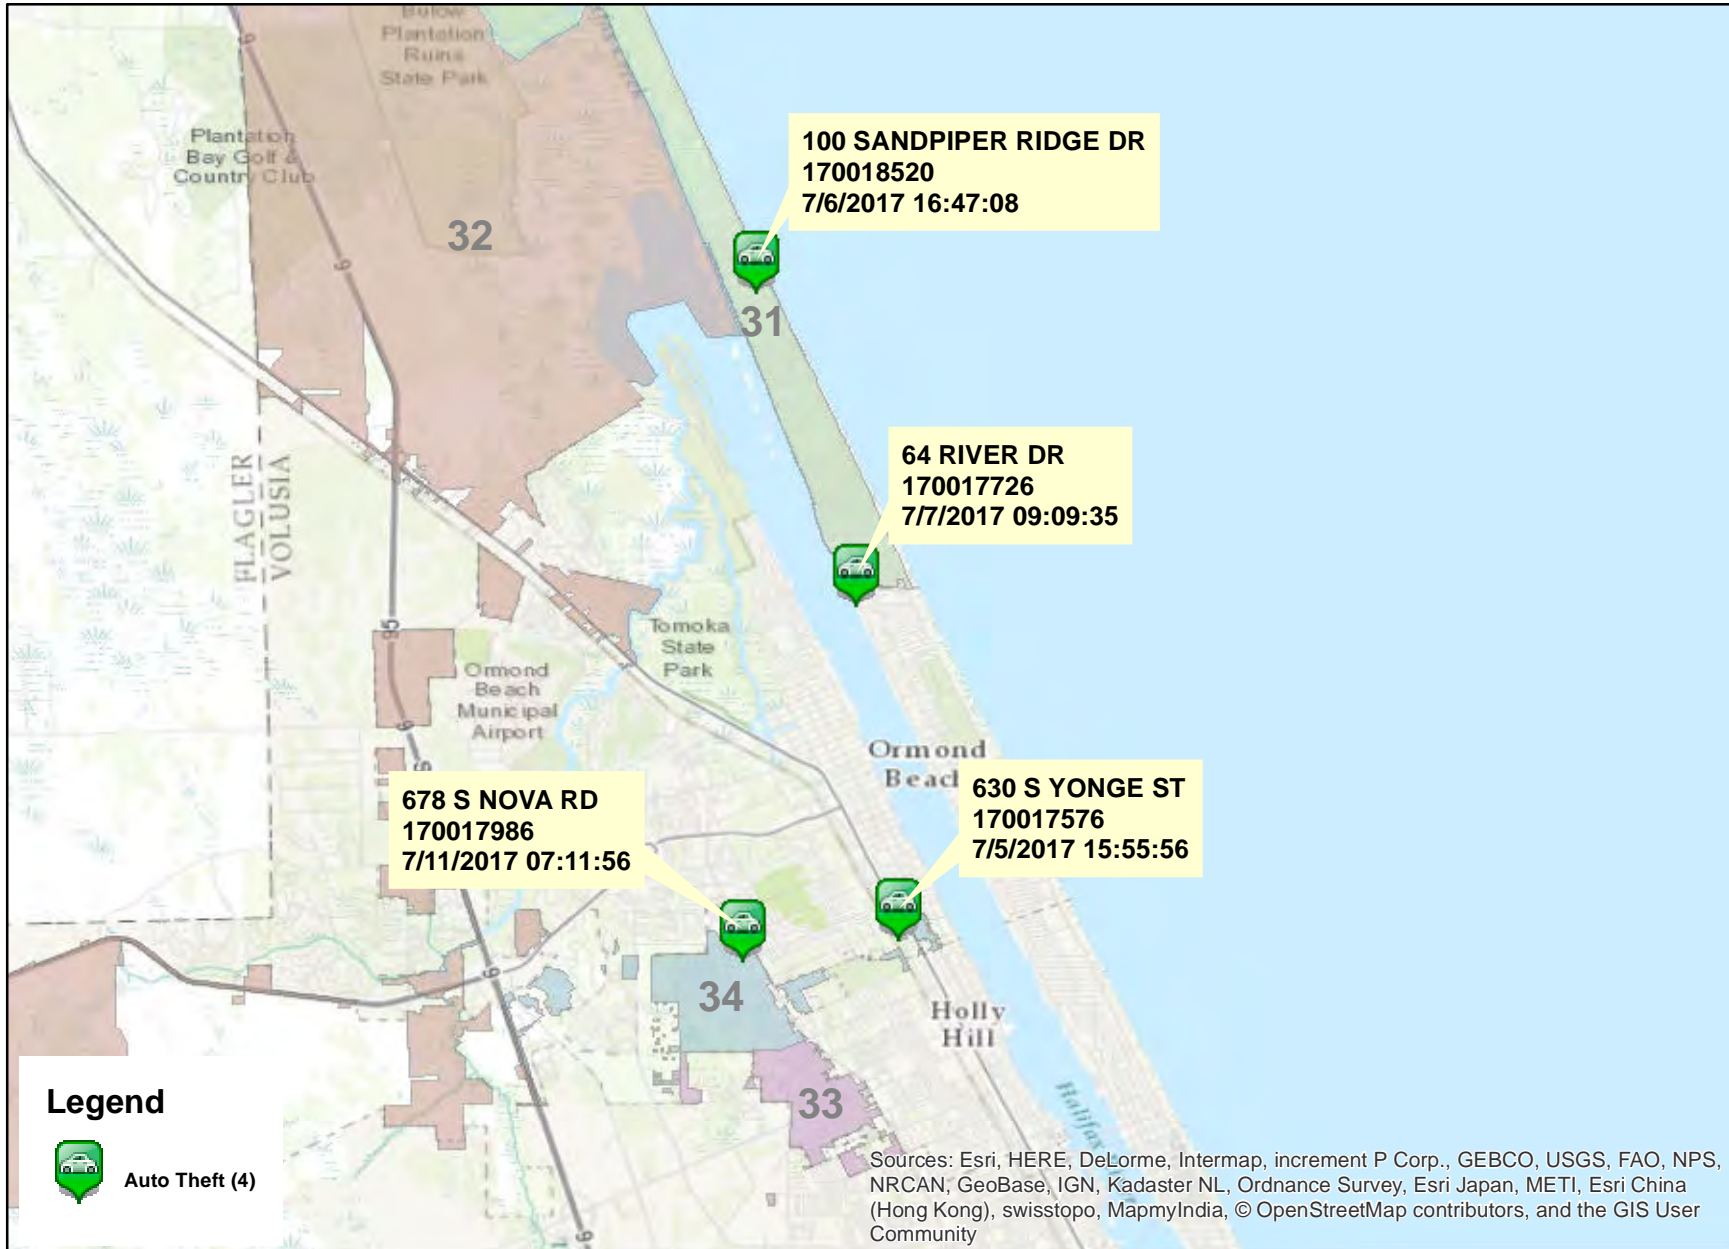

District 3 North Auto Thefts

07/02/2017 thru 07/15/2017

Prepared by: VC Crime Center
Crime Intelligence Analyst
Volusia County Sheriff's Office
Printed On: 7/18/2017

* Map reflects total number of Incidents and not total number of victims

This is not a legal document. due to address incompatibilities, some incidents may not be represented and the information on this map should not be viewed as the legal representation of property boundaries, roads, facilities. etc.