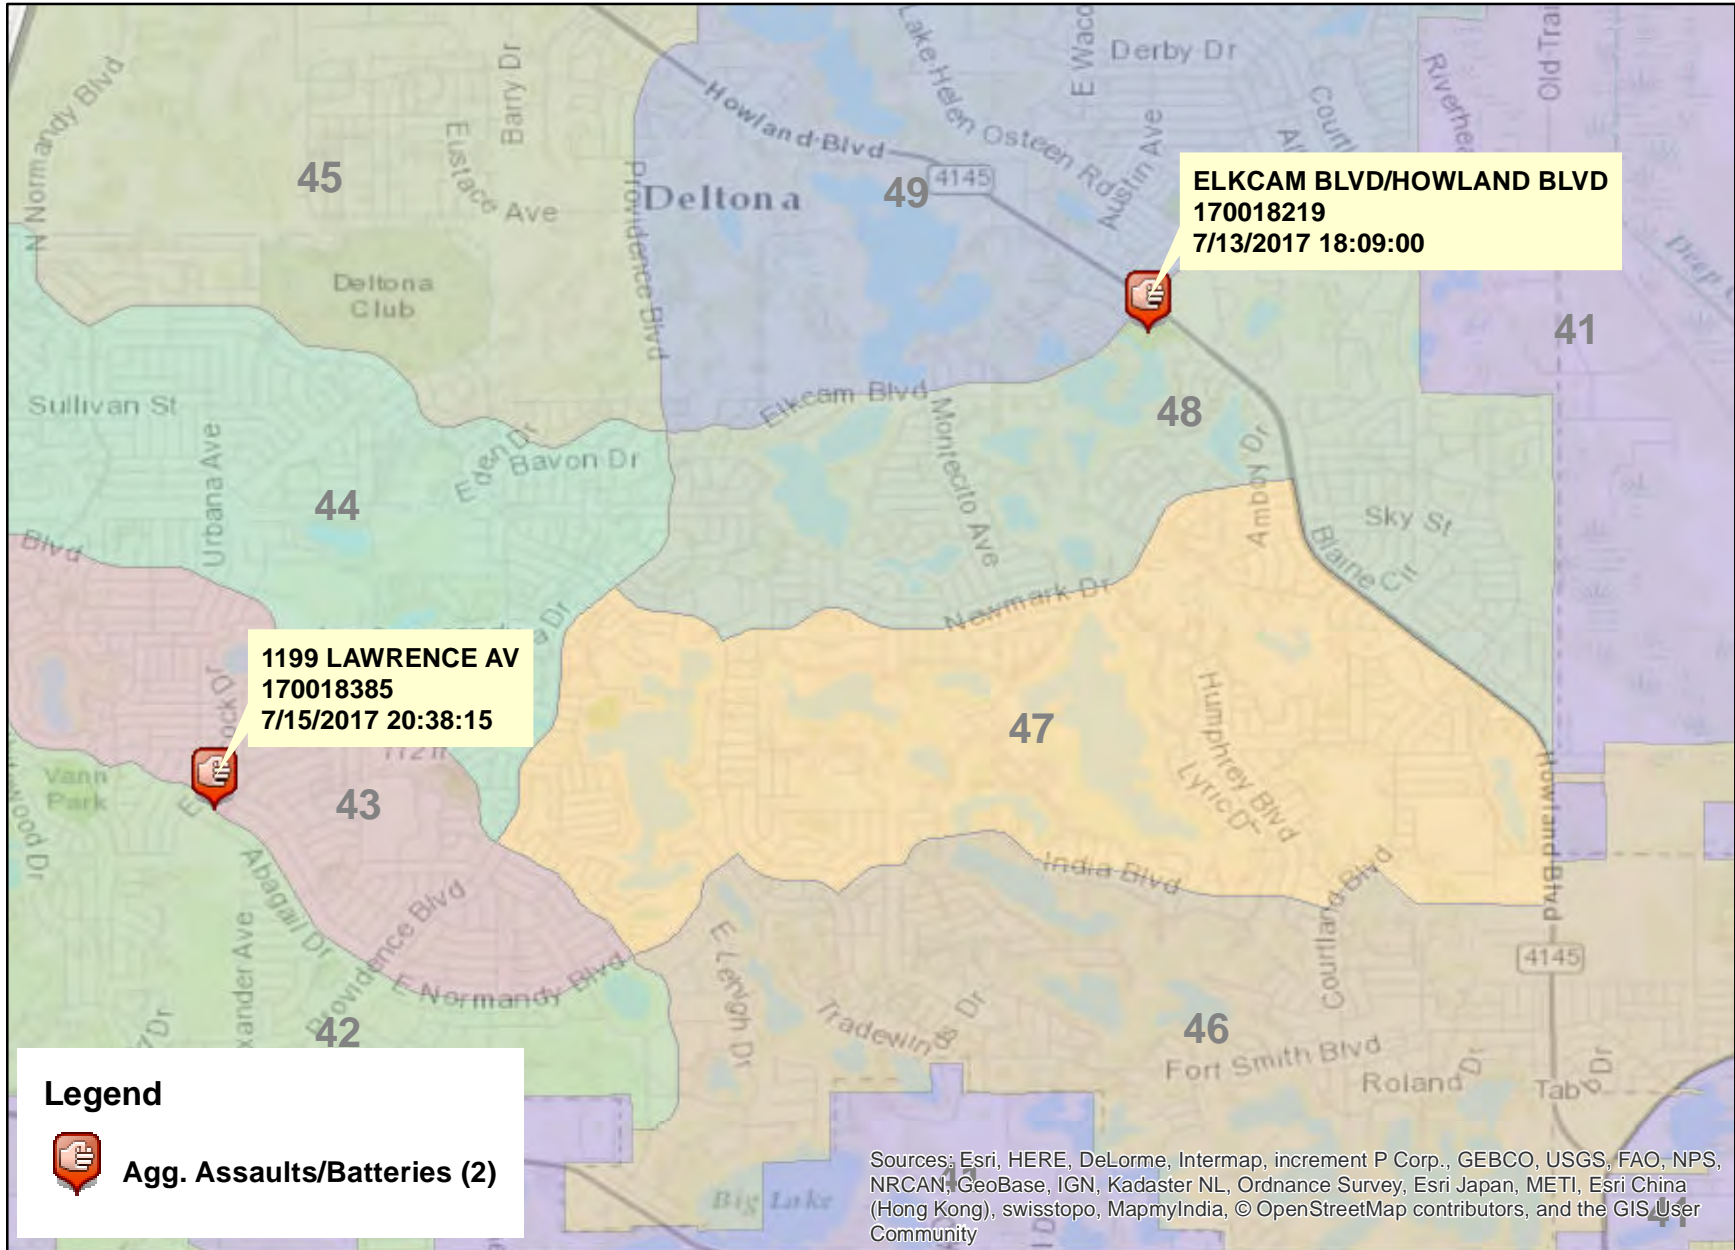

District 4 Aggravated Assaults and Batteries

07/02/2017 thru 07/15/2017

Prepared by: VC Crime Center
Crime Intelligence Analyst
Volusia County Sheriff's Office
Printed On: 7/18/2017

* Map reflects total number of Incidents and not total number of victims

This is not a legal document.
due to address incompatibilities, some incidents may not be represented and the information on this map should not be viewed as the legal representation of property boundaries, roads, facilities. etc.