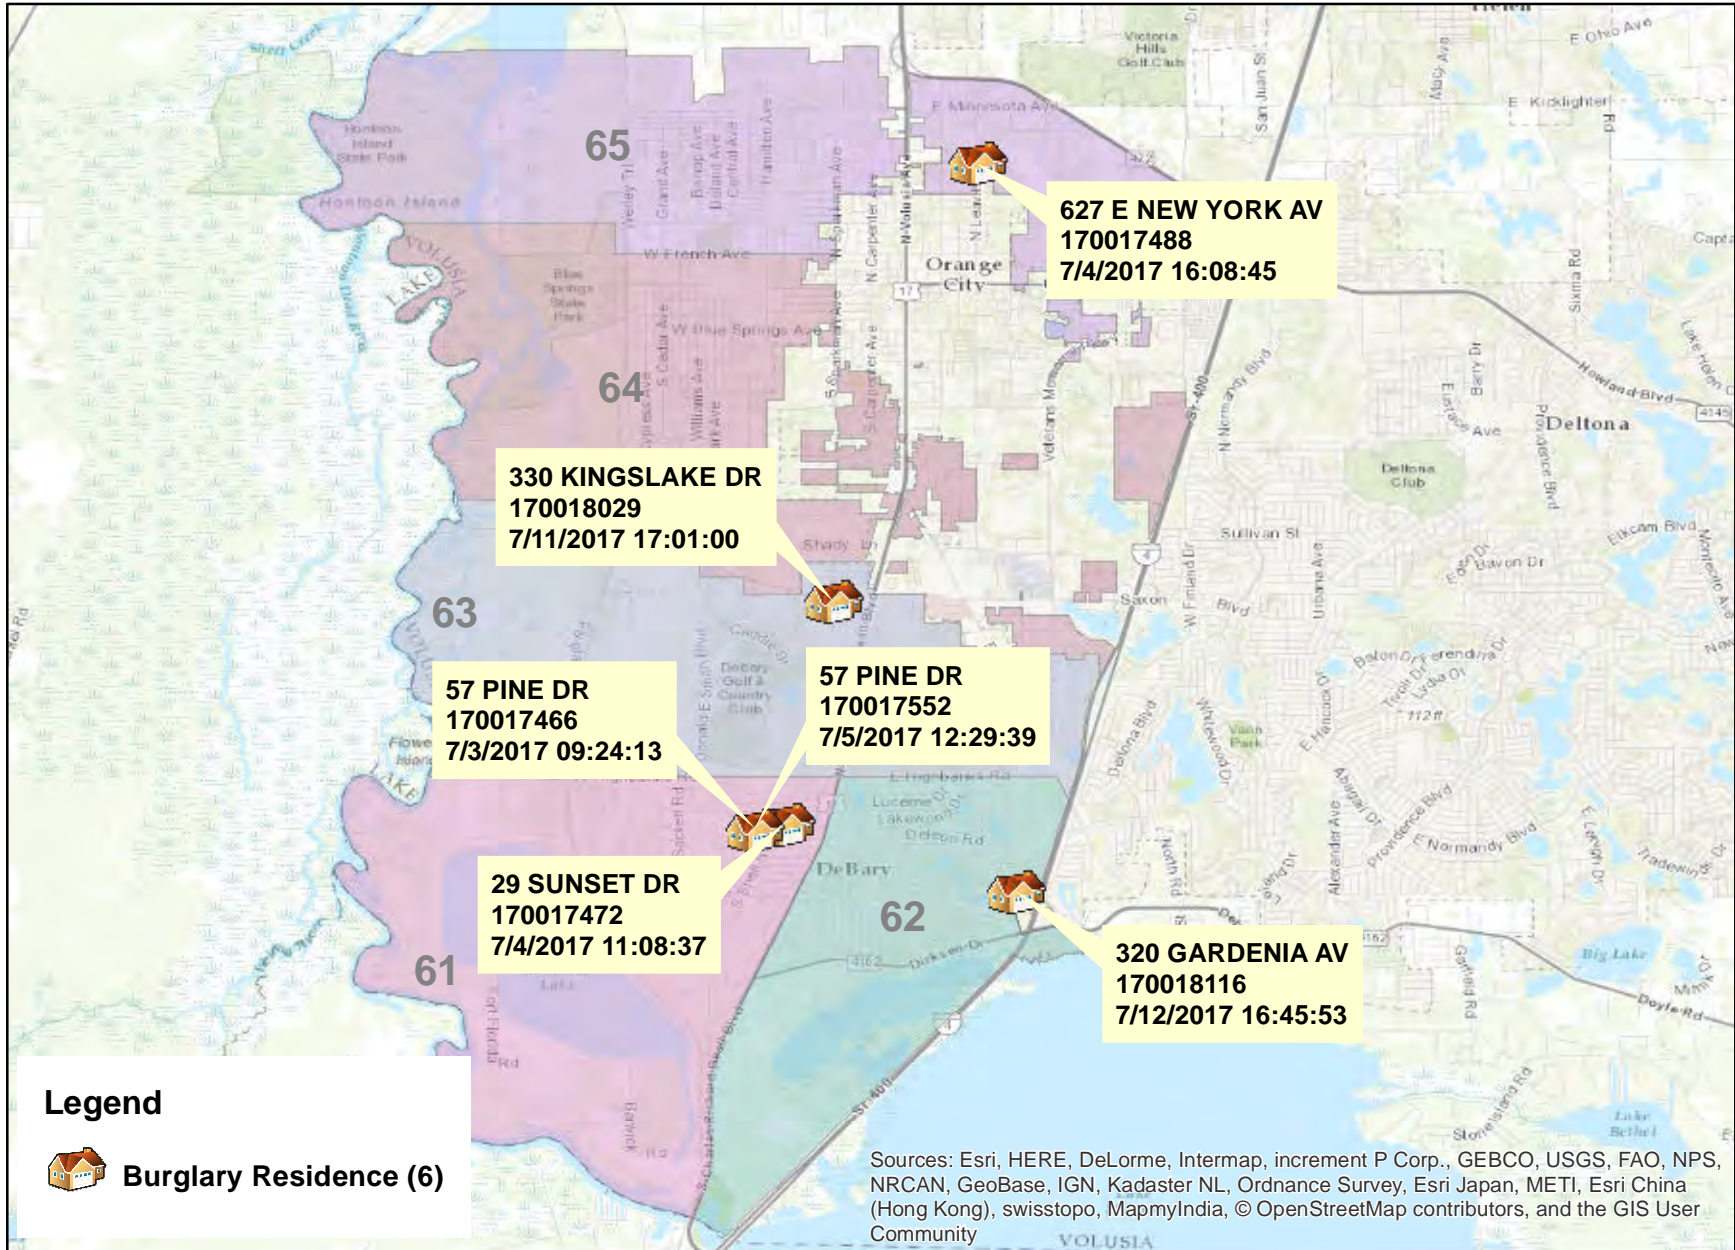

District 6 Burglaries

07/02/2017 thru 07/15/2017

Prepared by: VC Crime Center
Crime Intelligence Analyst
Volusia County Sheriff's Office
Printed On: 7/18/2017

* Map reflects total number of Incidents and not total number of victims

This is not a legal document. due to address incompatibilities, some incidents may not be represented and the information on this map should not be viewed as the legal representation of property boundaries, roads, facilities. etc.