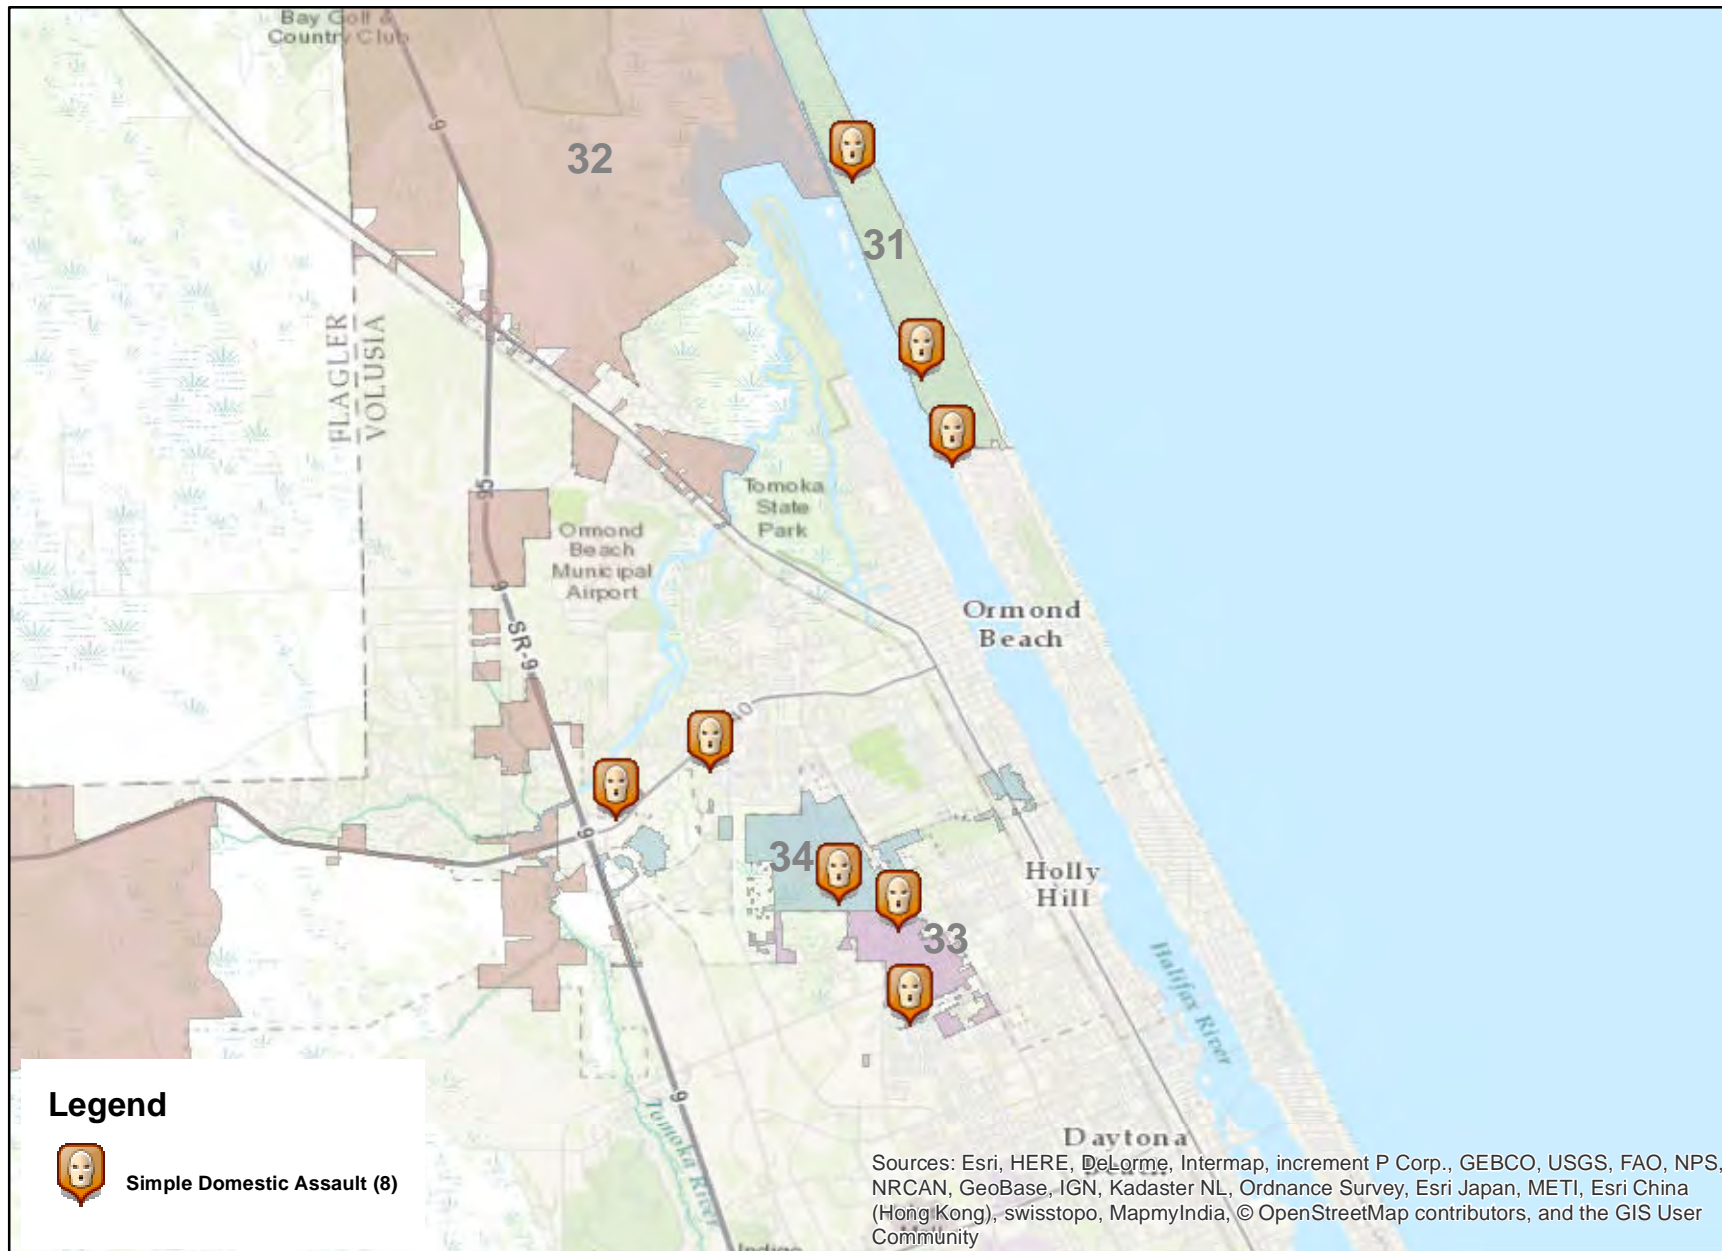

District 3 North Domestic Assaults and Batteries

07/02/2017 thru 07/15/2017

Prepared by: VC Crime Center
Crime Intelligence Analyst
Volusia County Sheriff's Office
Printed On: 7/18/2017

* Map reflects total number of incidents and not total number of victims

This is not a legal document. due to address incompatibilities, some incidents may not be represented and the information on this map should not be viewed as the legal representation of property boundaries, roads, facilities. etc.