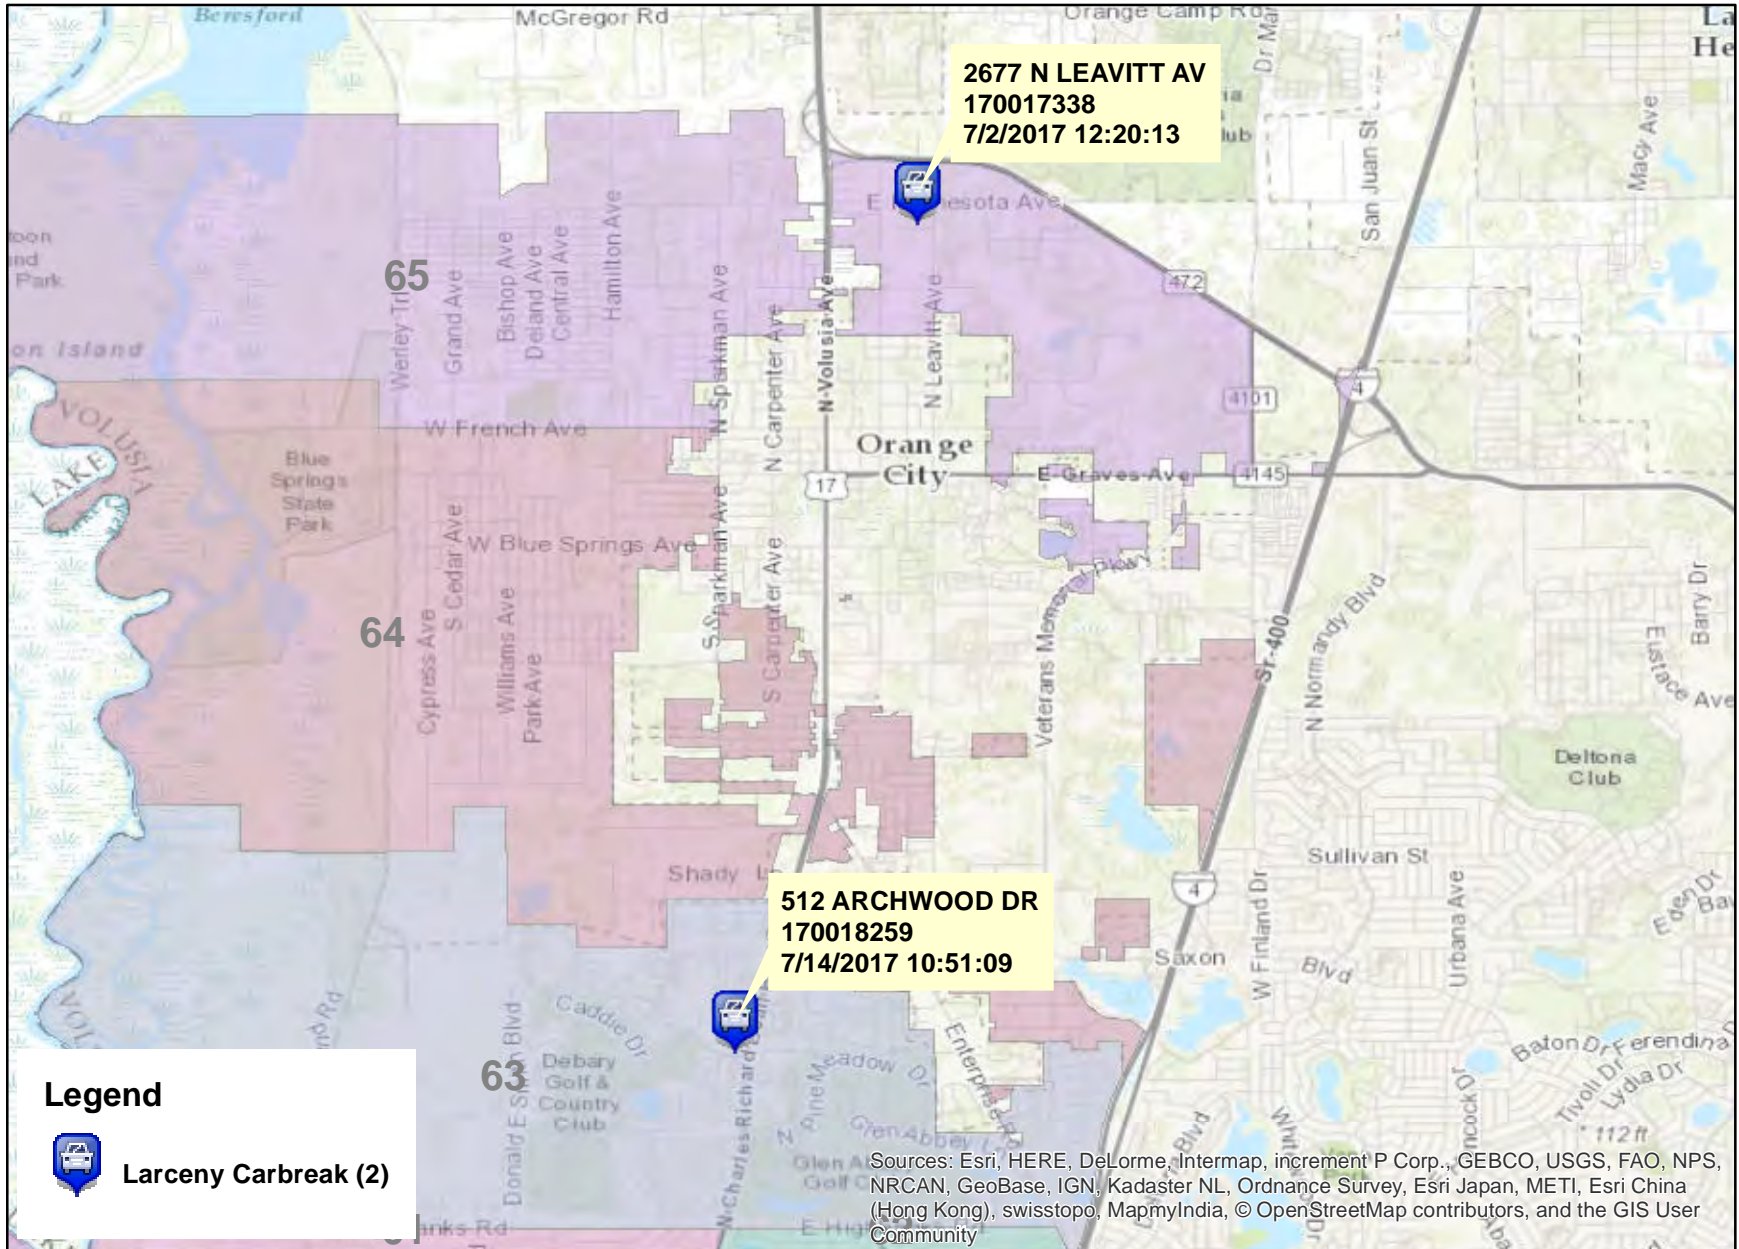

District 6 Larceny Carbreaks 07/02/2017 thru 07/15/2017

Prepared by: VC Crime Center
Crime Intelligence Analyst
Volusia County Sheriff's Office
Printed On: 7/18/2017

0 0.5 1 2 Miles

* Map reflects total number of Incidents and not total number of victims

This is not a legal document.
due to address incompatibilities, some incidents may not be represented and the information on this map should not be viewed as the legal representation of property boundaries, roads, facilities. etc.