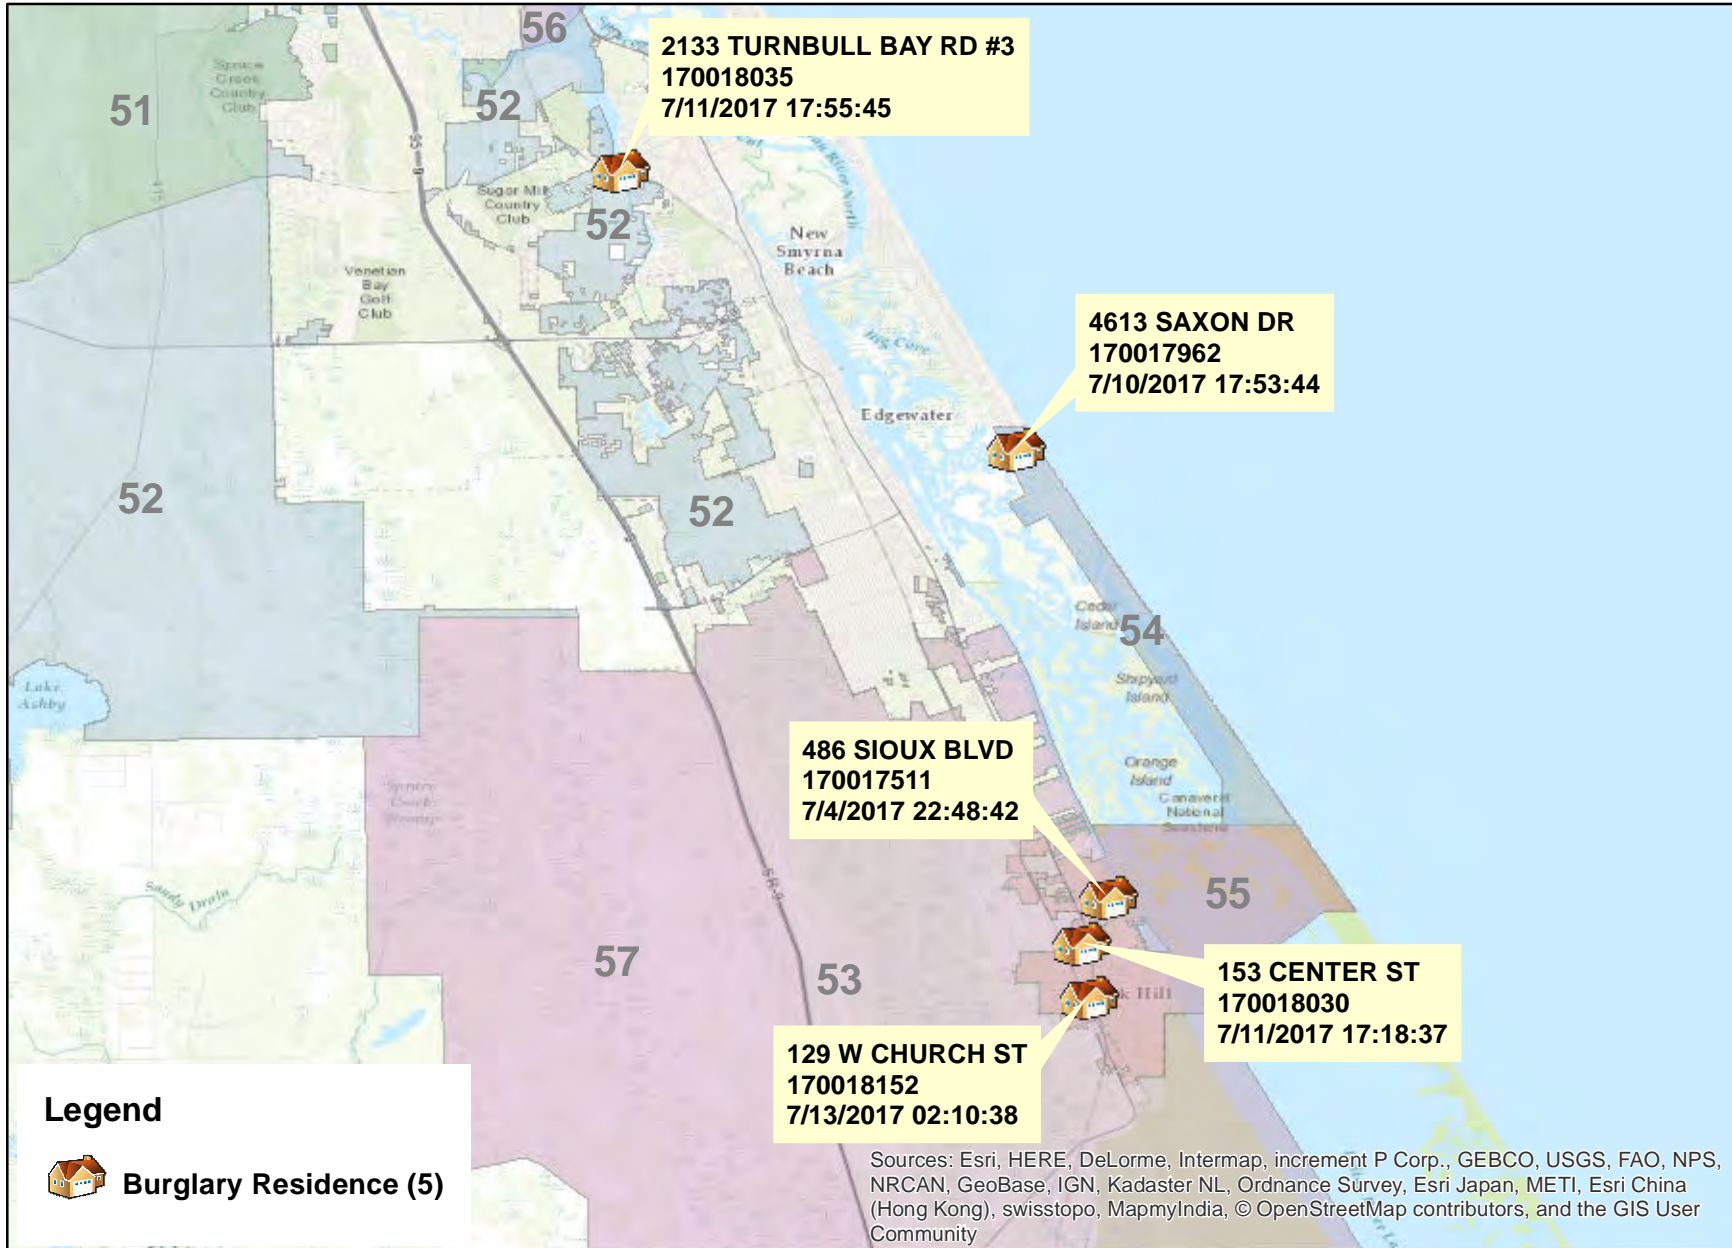

District 3 South Burglaries

07/02/2017 thru 07/15/2017

Prepared by: VC Crime Center
Crime Intelligence Analyst
Volusia County Sheriff's Office
Printed On: 7/18/2017

* Map reflects total number of Incidents and not total number of victims

This is not a legal document.
due to address incompatibilities, some incidents may not be represented and the information on this map should not be viewed as the legal representation of property boundaries, roads, facilities. etc.