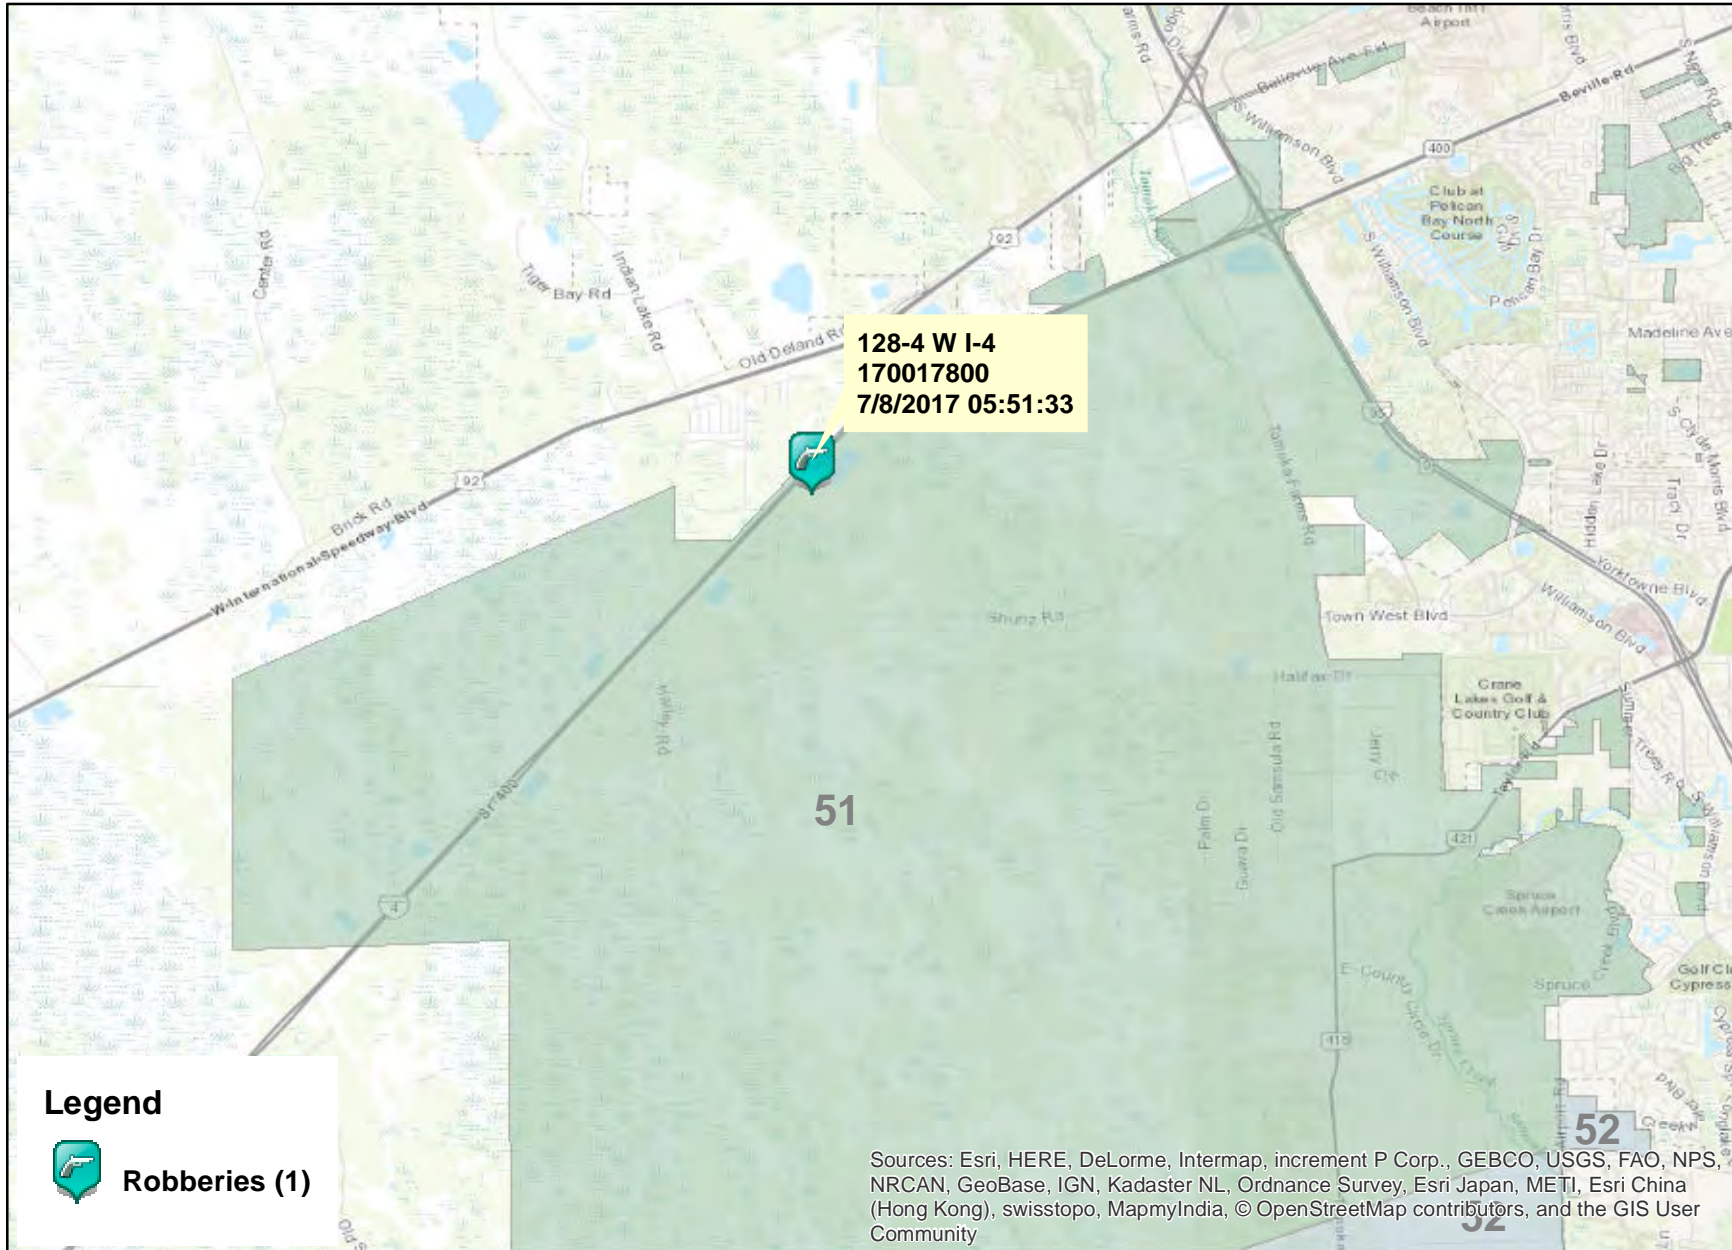

District 3 South Robberies

07/02/2017 thru 07/15/2017

Prepared by: VC Crime Center
Crime Intelligence Analyst
Volusia County Sheriff's Office
Printed On: 7/18/2017

0 0.5 1 2 3 Miles
* Map reflects total number of Incidents and not total number of victims

This is not a legal document. due to address incompatibilities, some incidents may not be represented and the information on this map should not be viewed as the legal representation of property boundaries, roads, facilities. etc.