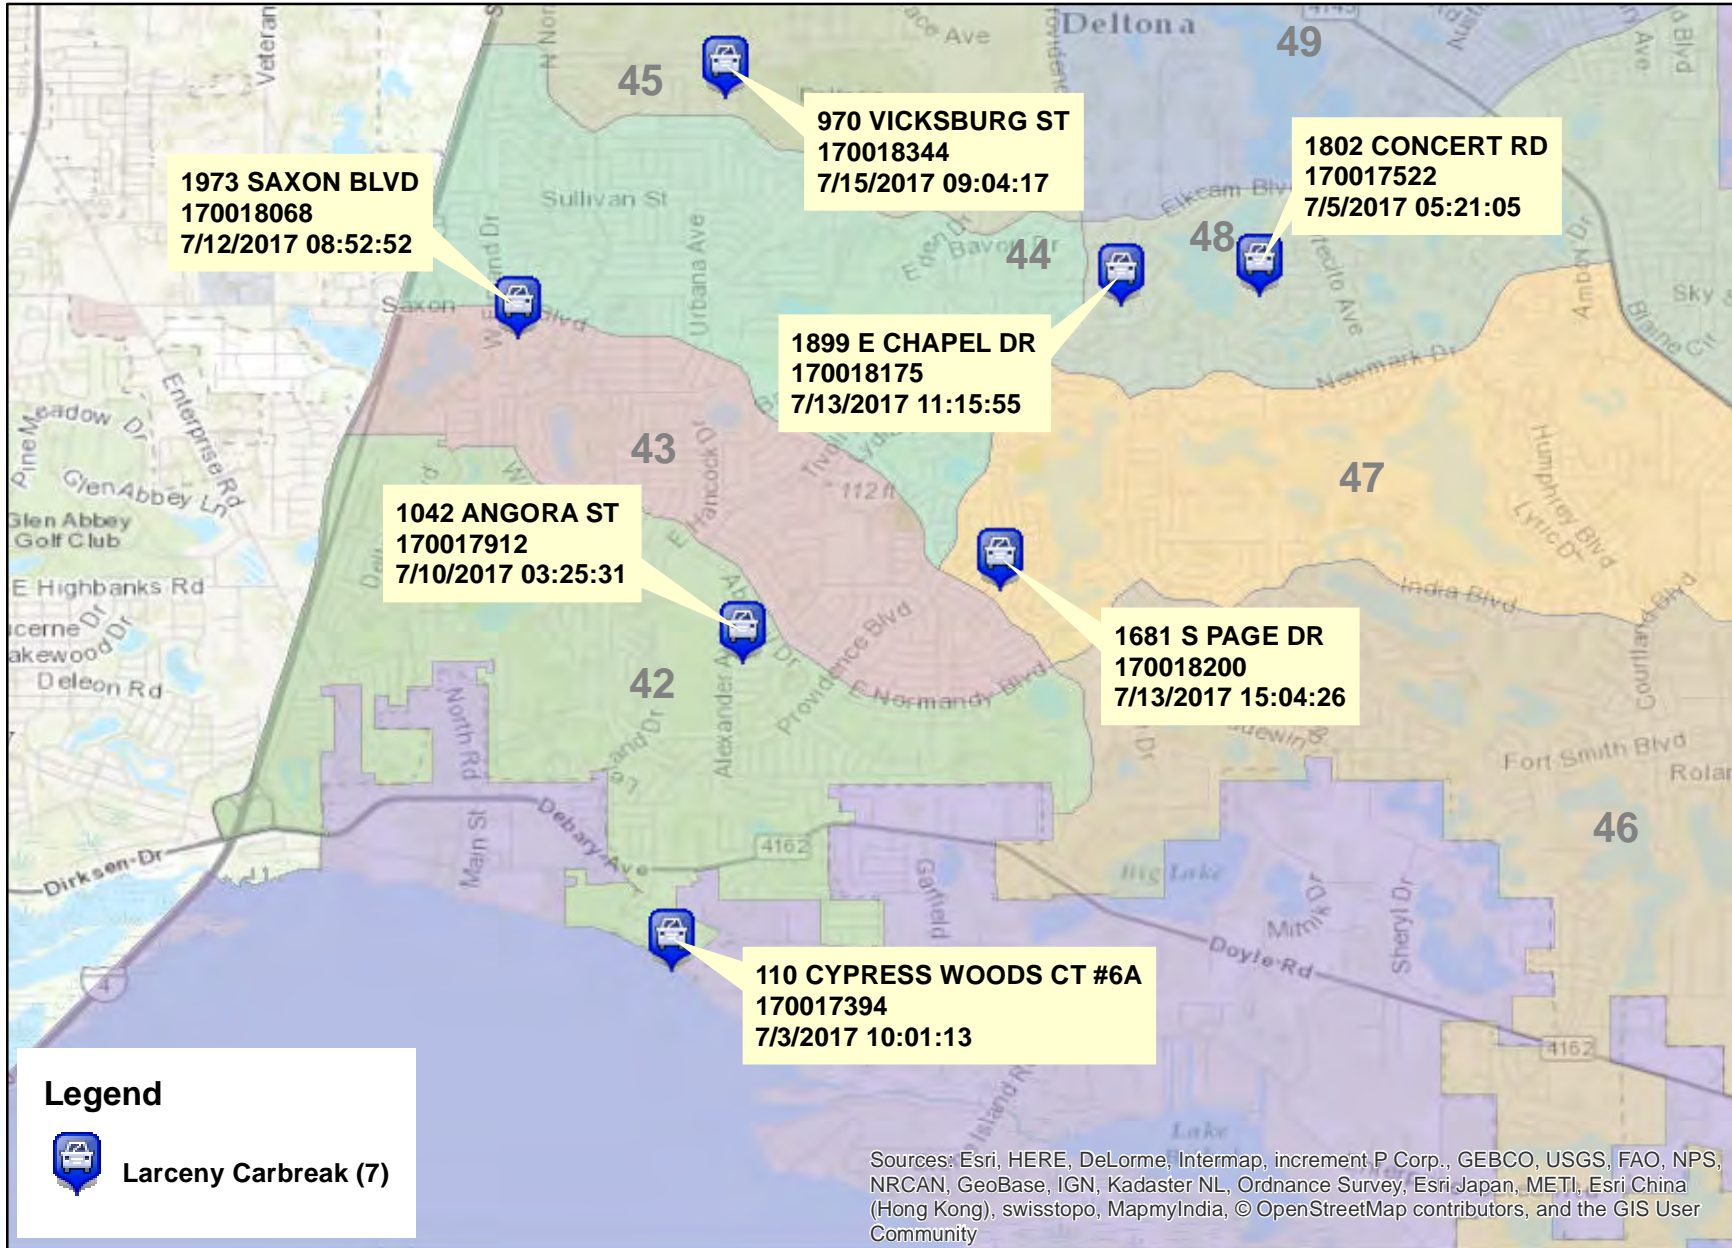

District 4 Larceny Carbreaks 07/02/2017 thru 07/15/2017

Prepared by: VC Crime Center
Crime Intelligence Analyst
Volusia County Sheriff's Office
Printed On: 7/18/2017

0 0.5 1 2 Miles
* Map reflects total number of Incidents and not total number of victims

This is not a legal document.
due to address incompatibilities, some incidents may not be represented and the information on this map should not be viewed as the legal representation of property boundaries, roads, facilities. etc.