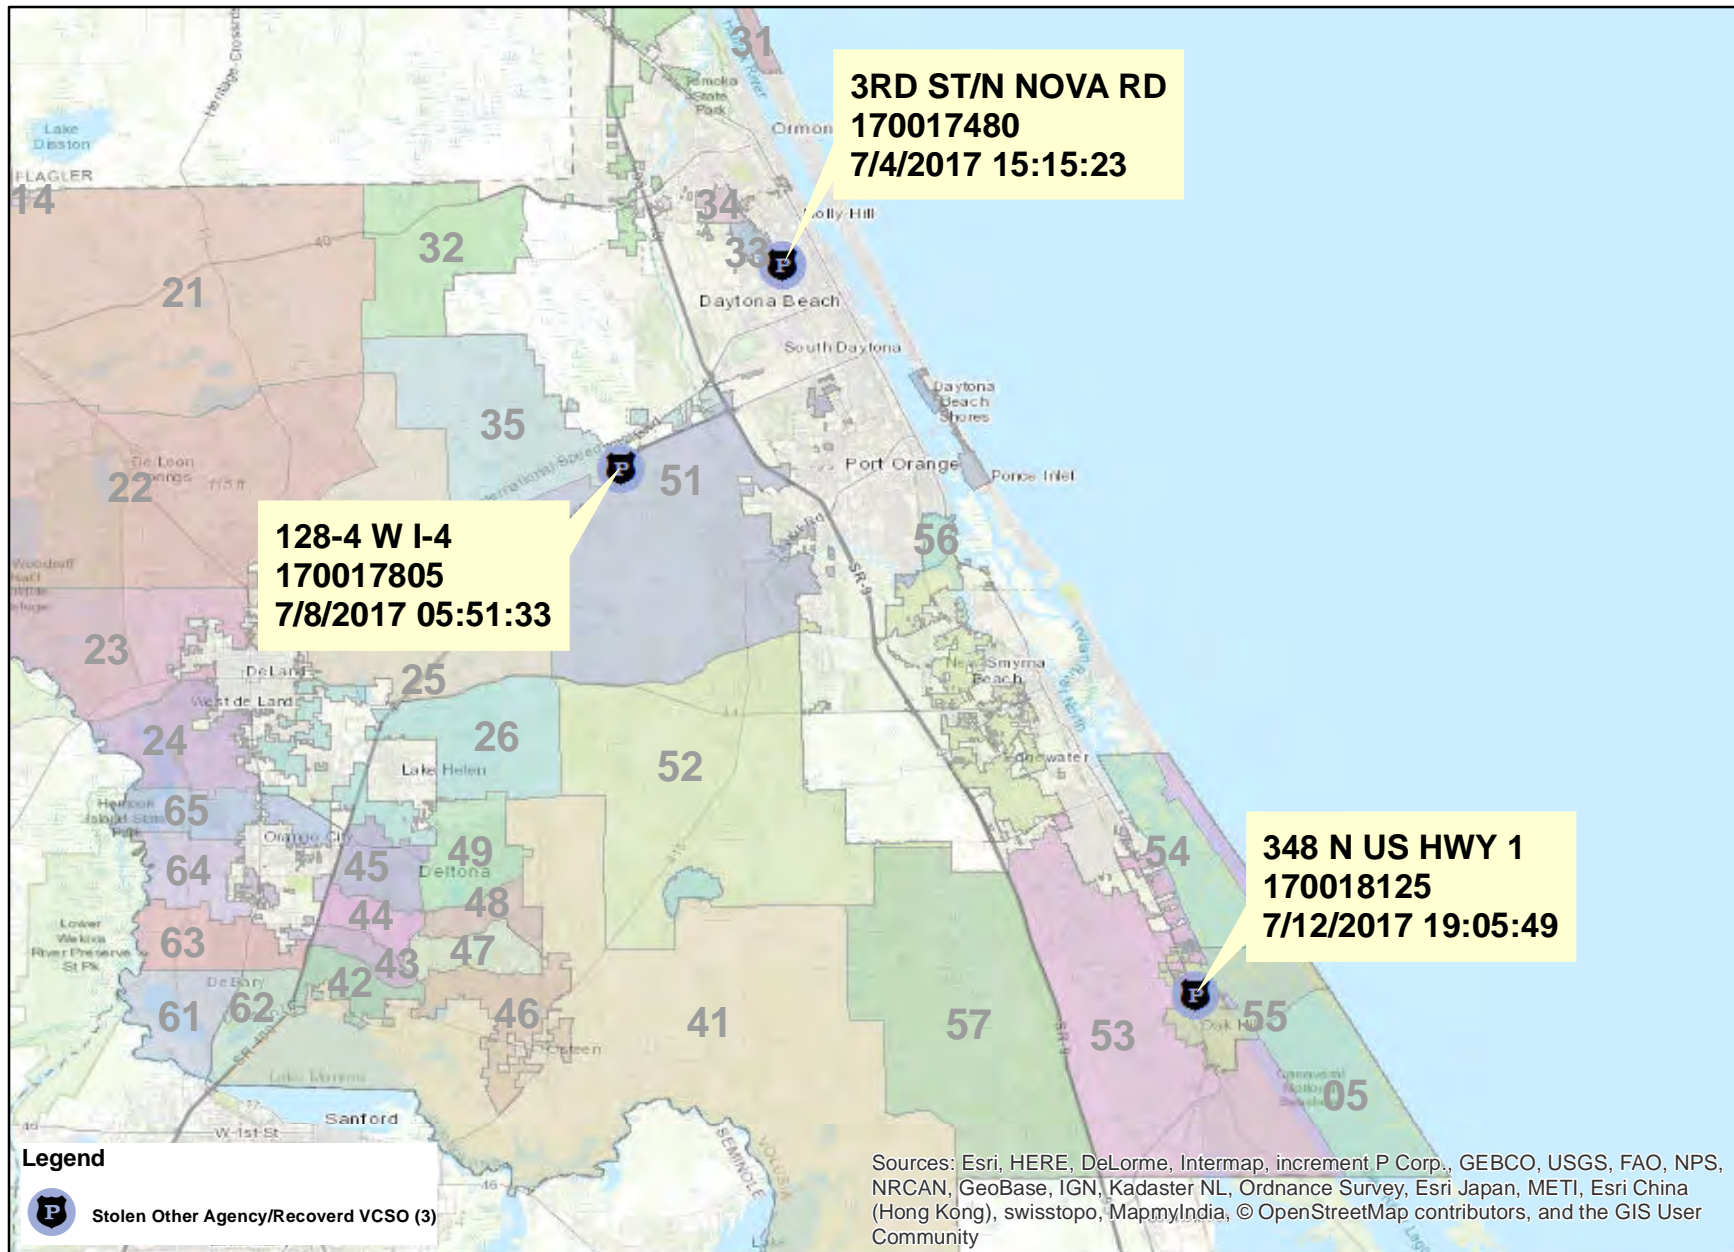

Uniform Traffic Citations – 1

Home Detention Checks – 33

Field Interview Cards – 1

Park, Walk and Visit Summer Camps - 29

Agencywide Auto Recoveries 07/02/2017 thru 07/15/2017

Prepared by: VC Crime Center
Crime Intelligence Analyst
Volusia County Sheriff's Office
Printed On: 7/18/2017