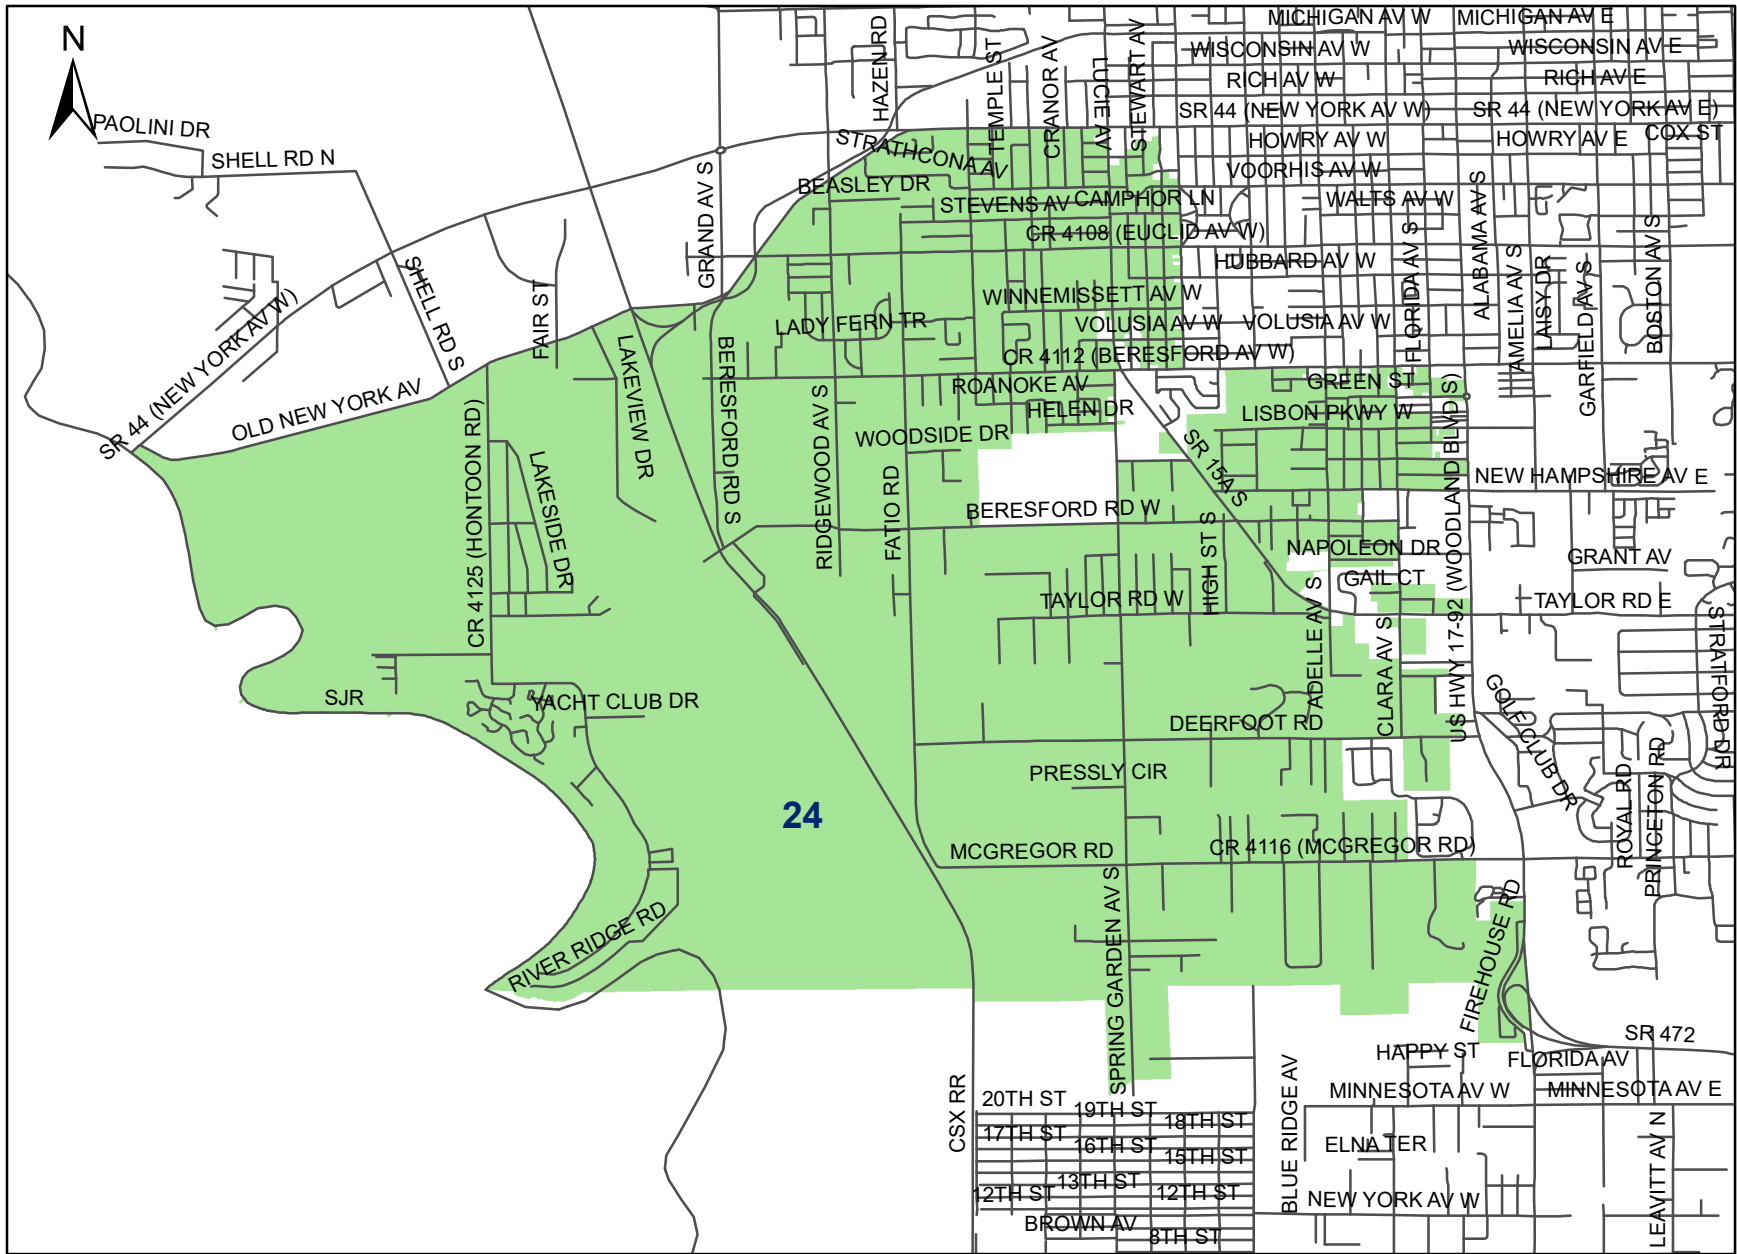

Volusia Sheriff's Office District 2

Zone 24

Prepared by: Volusia Sheriff's Office
Created: 05/05/2022