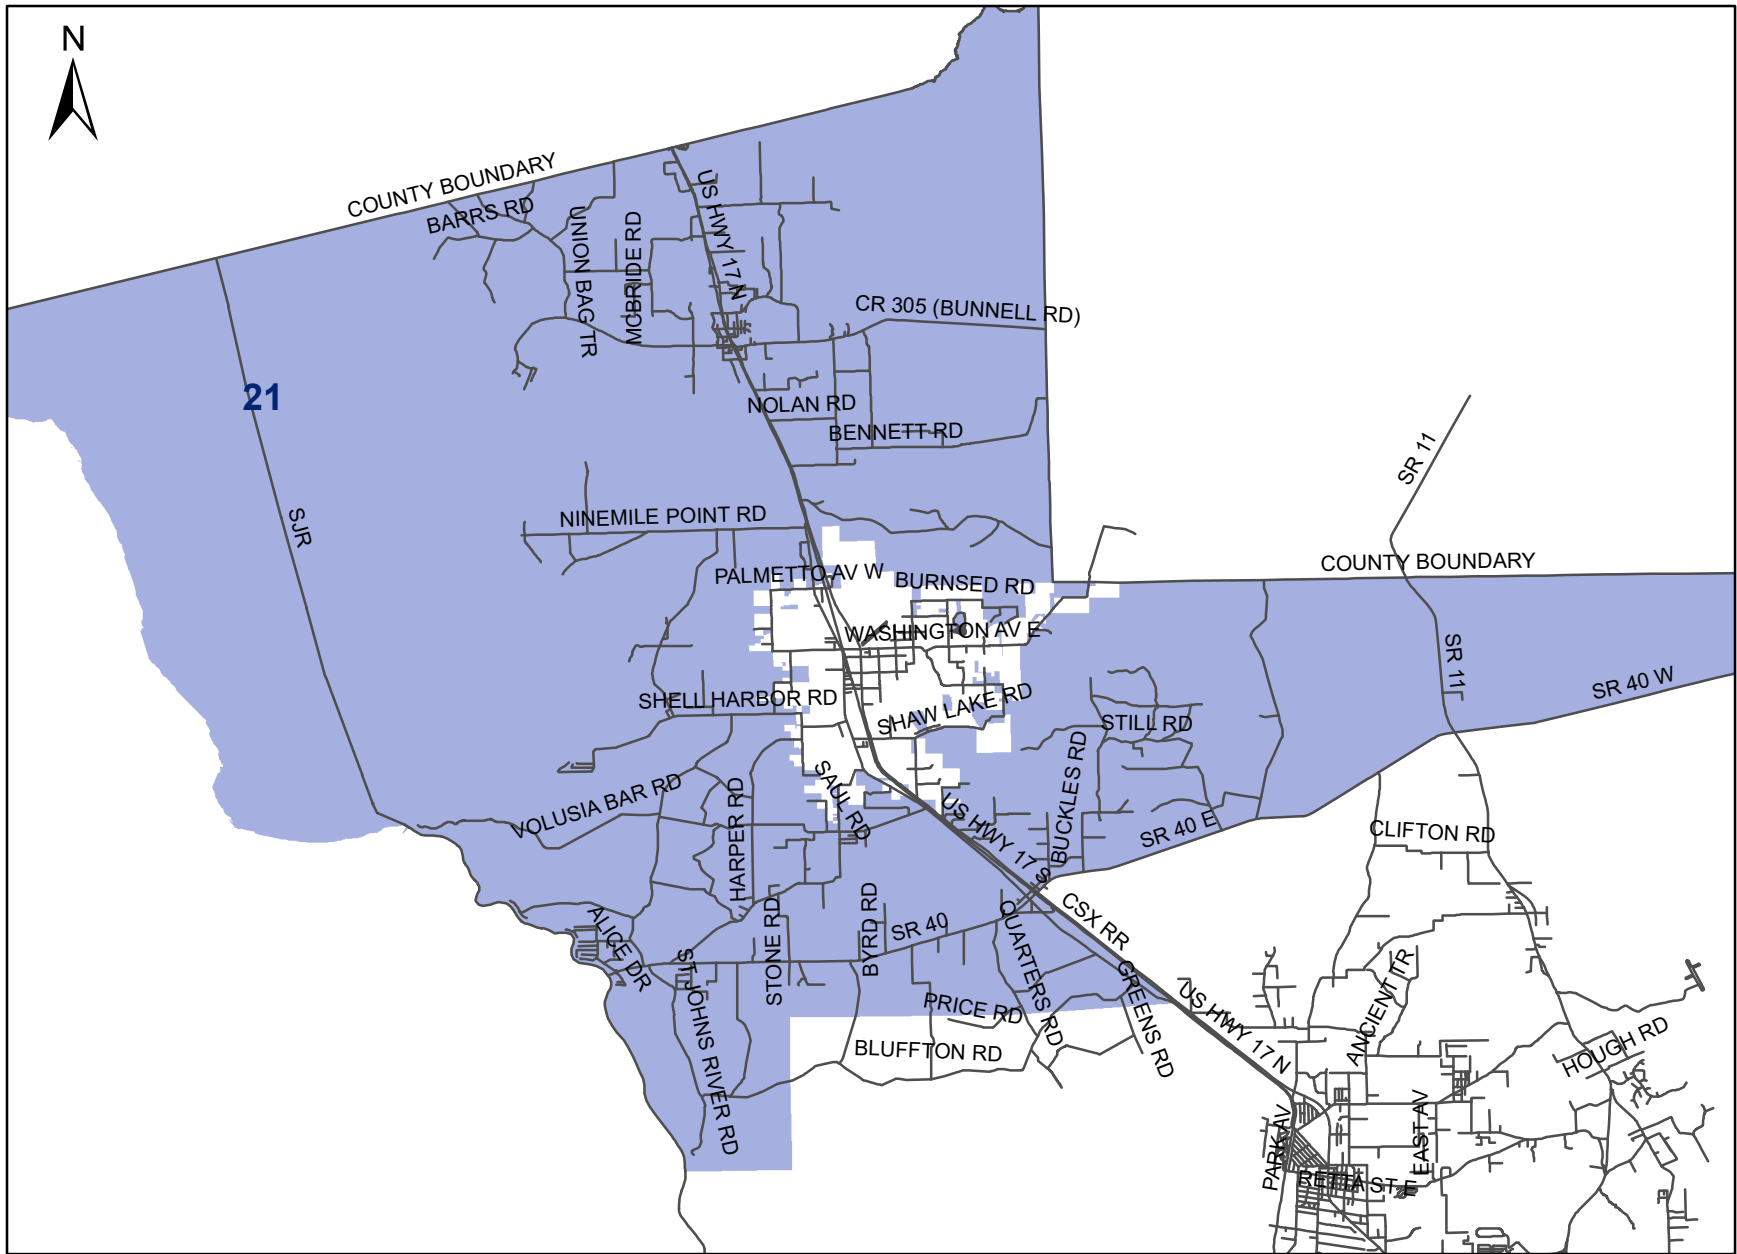

Volusia Sheriff's Office District 2

Zone 21

Prepared by: Volusia Sheriff's Office
Created: 05/05/2022