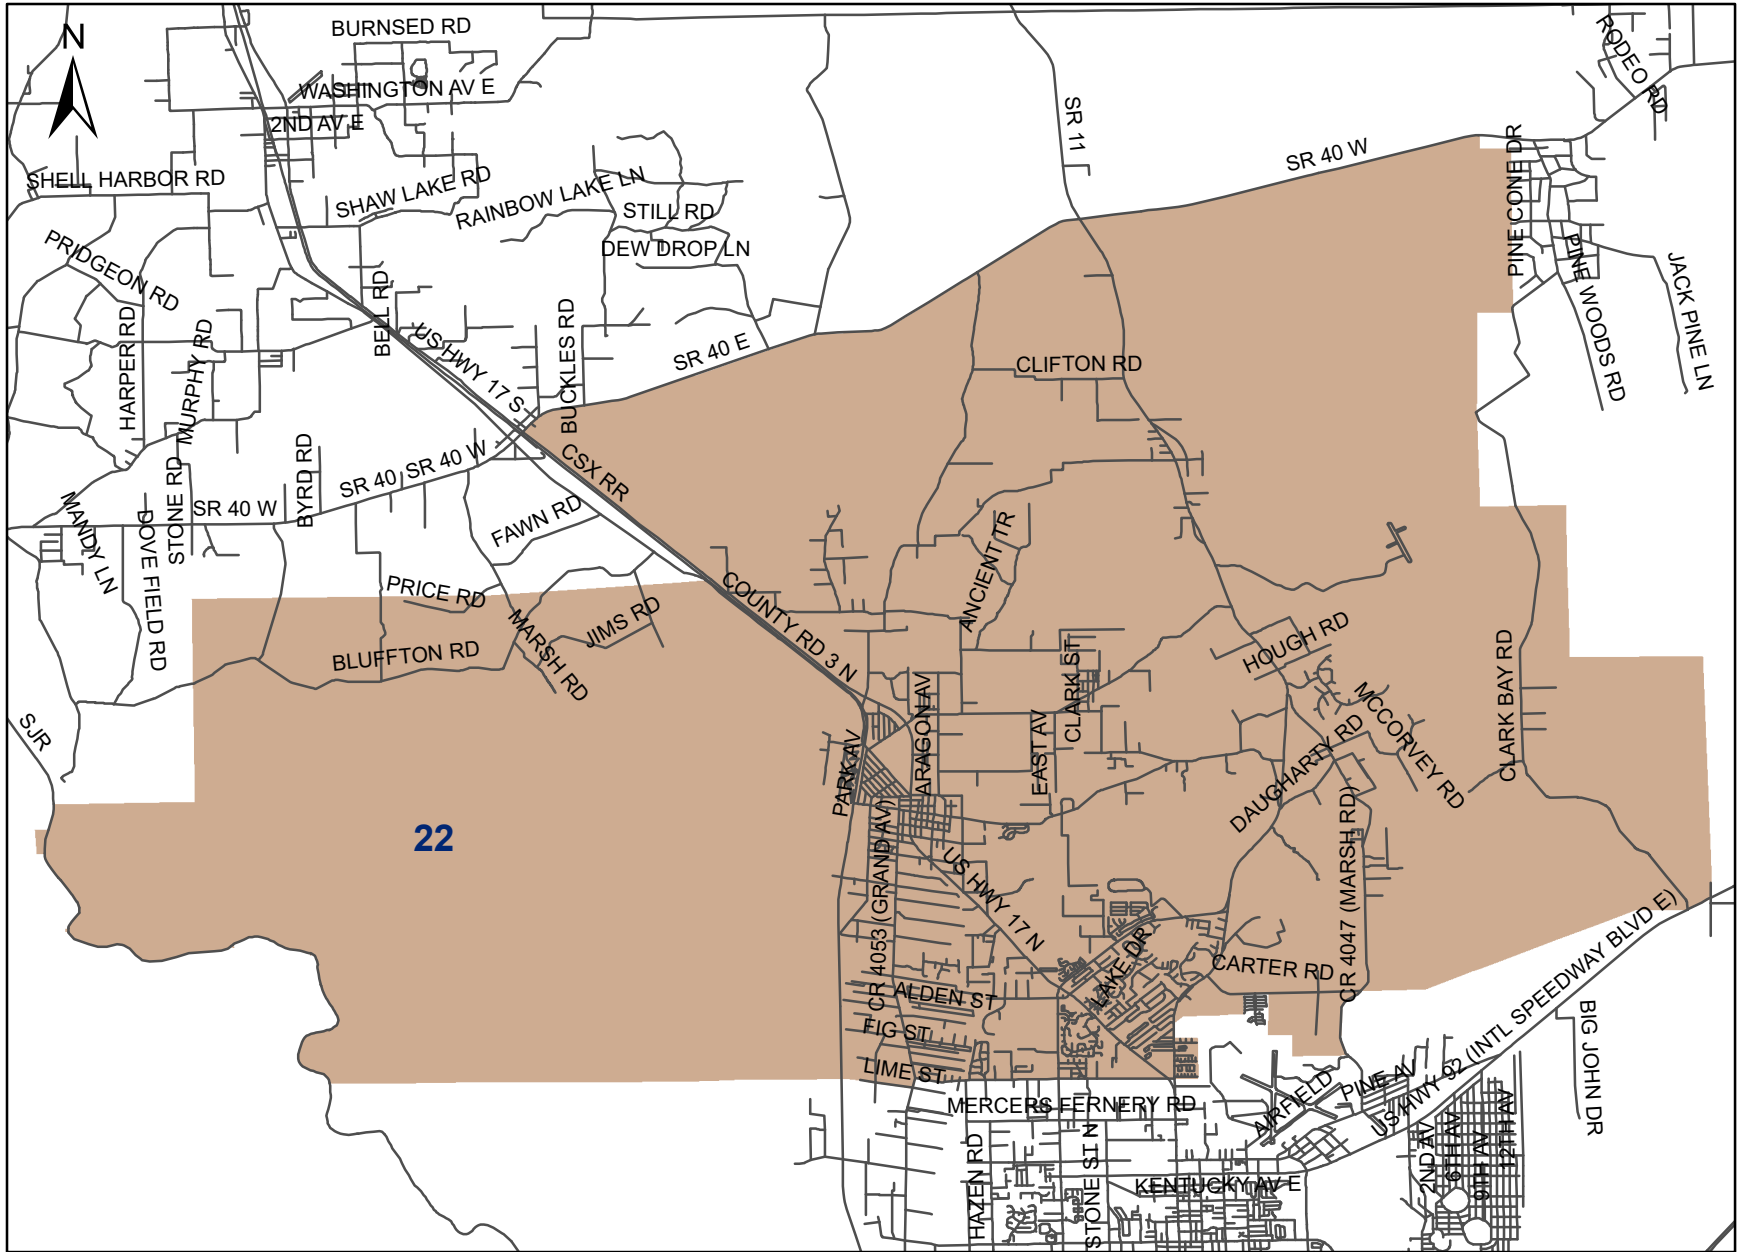

Volusia Sheriff's Office District 2

Zone 22

0 1 2 4 6 8 Miles

Prepared by: Volusia Sheriff's Office
Created: 05/05/2022