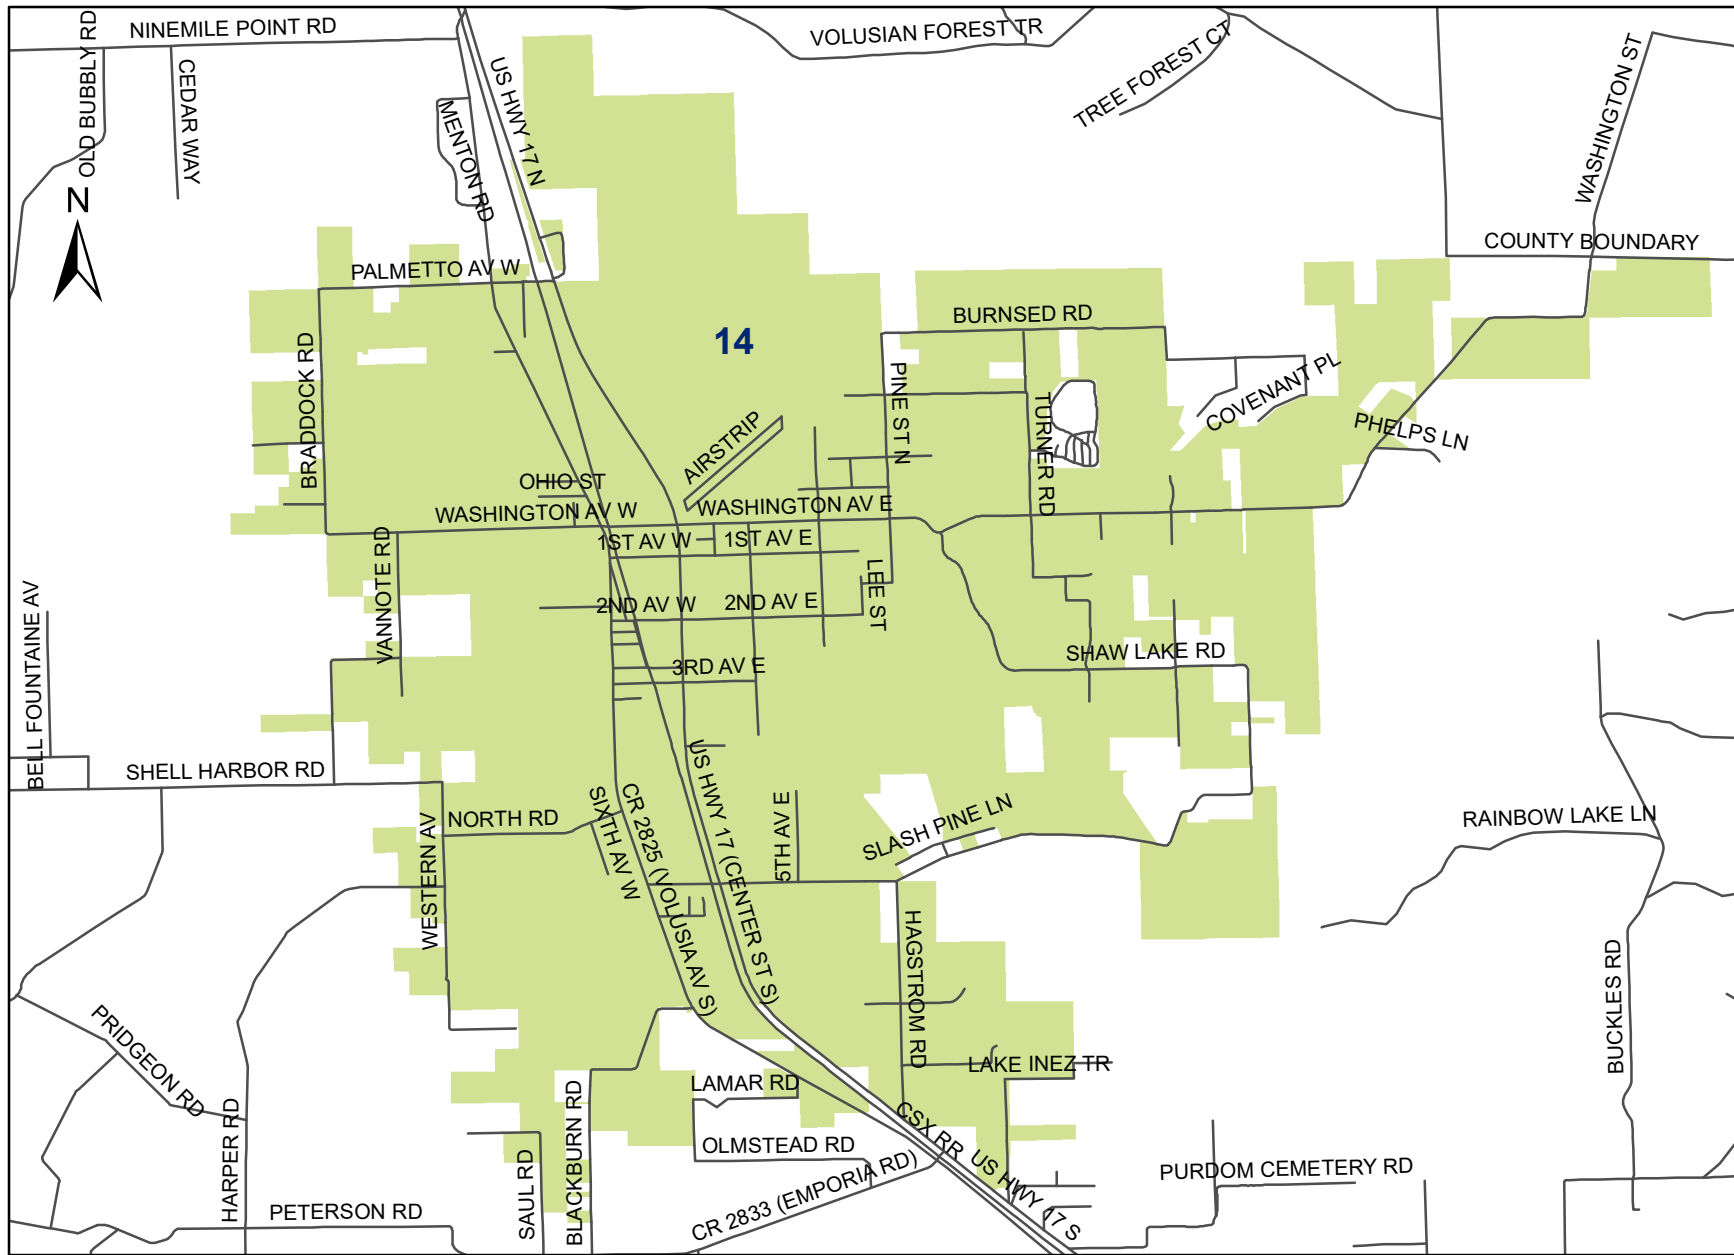

# Volusia Sheriff's Office District 2

## Zone 14

0 0.325 0.65 1.3 1.95 2.6 Miles

Prepared by: Volusia Sheriff's Office  
Created: 05/05/2022

## Zone 22

0 1 2 4 6 8 Miles

Prepared by: Volusia Sheriff's Office  
Created: 05/05/2022