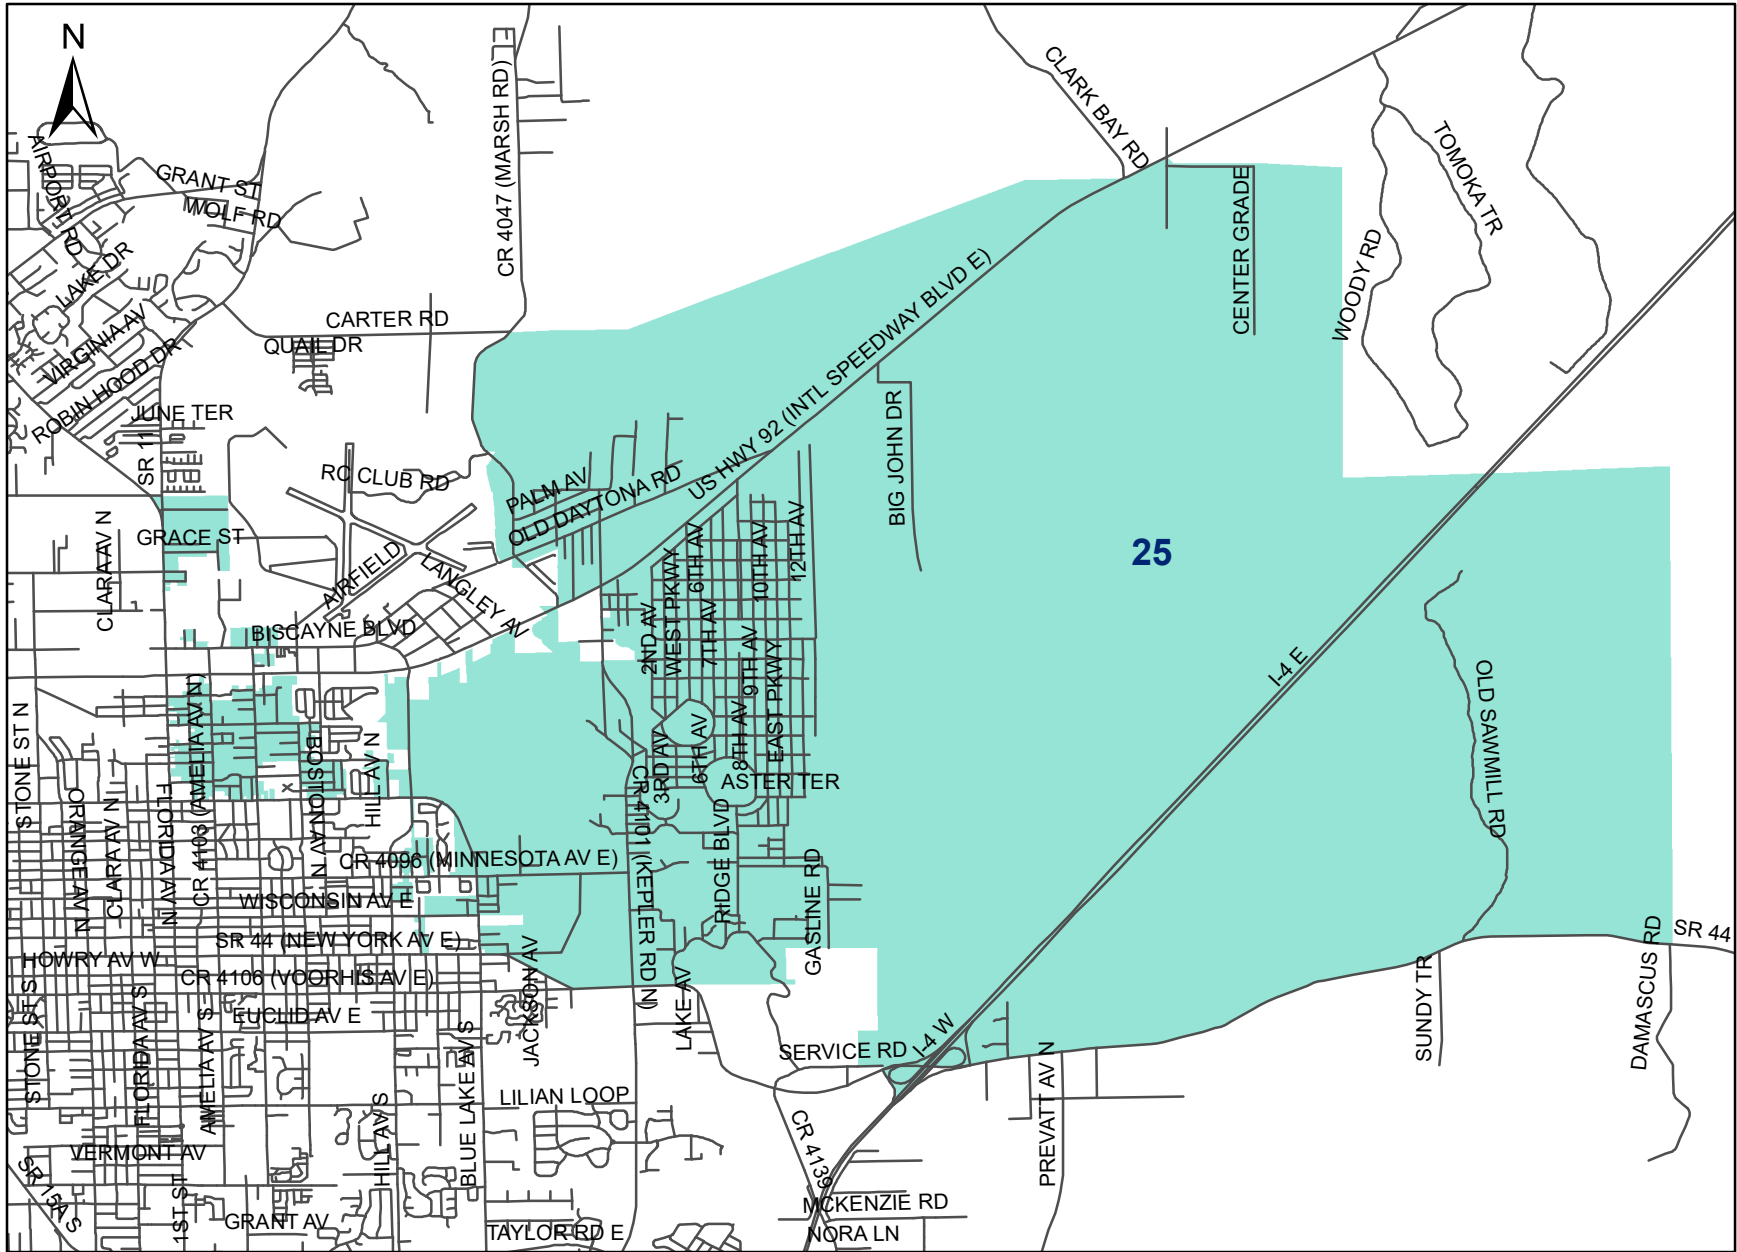

Volusia Sheriff's Office District 2

Zone 25

Prepared by: Volusia Sheriff's Office
Created: 05/05/2022