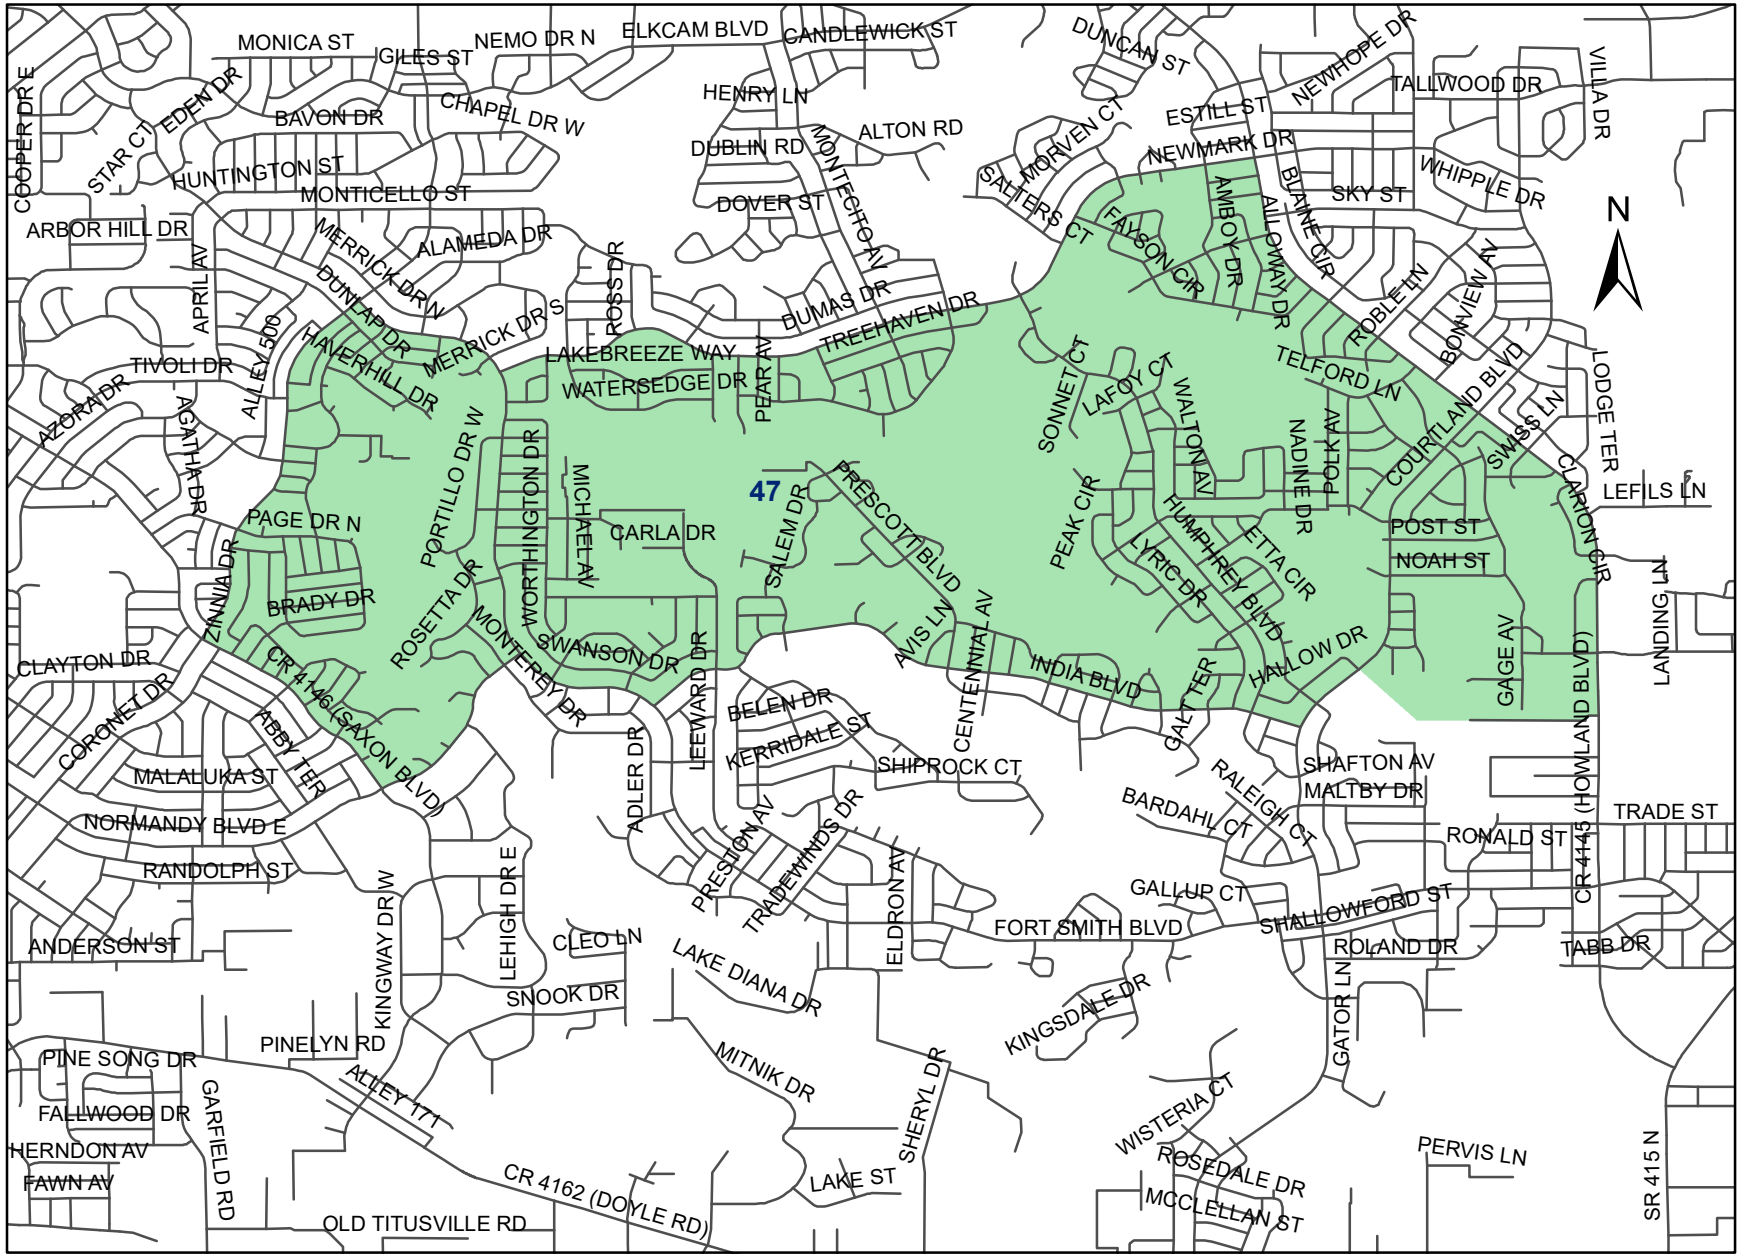

Volusia Sheriff's Office District 4

Zone 47

Prepared by: Volusia Sheriff's Office
Created: 05/05/2022