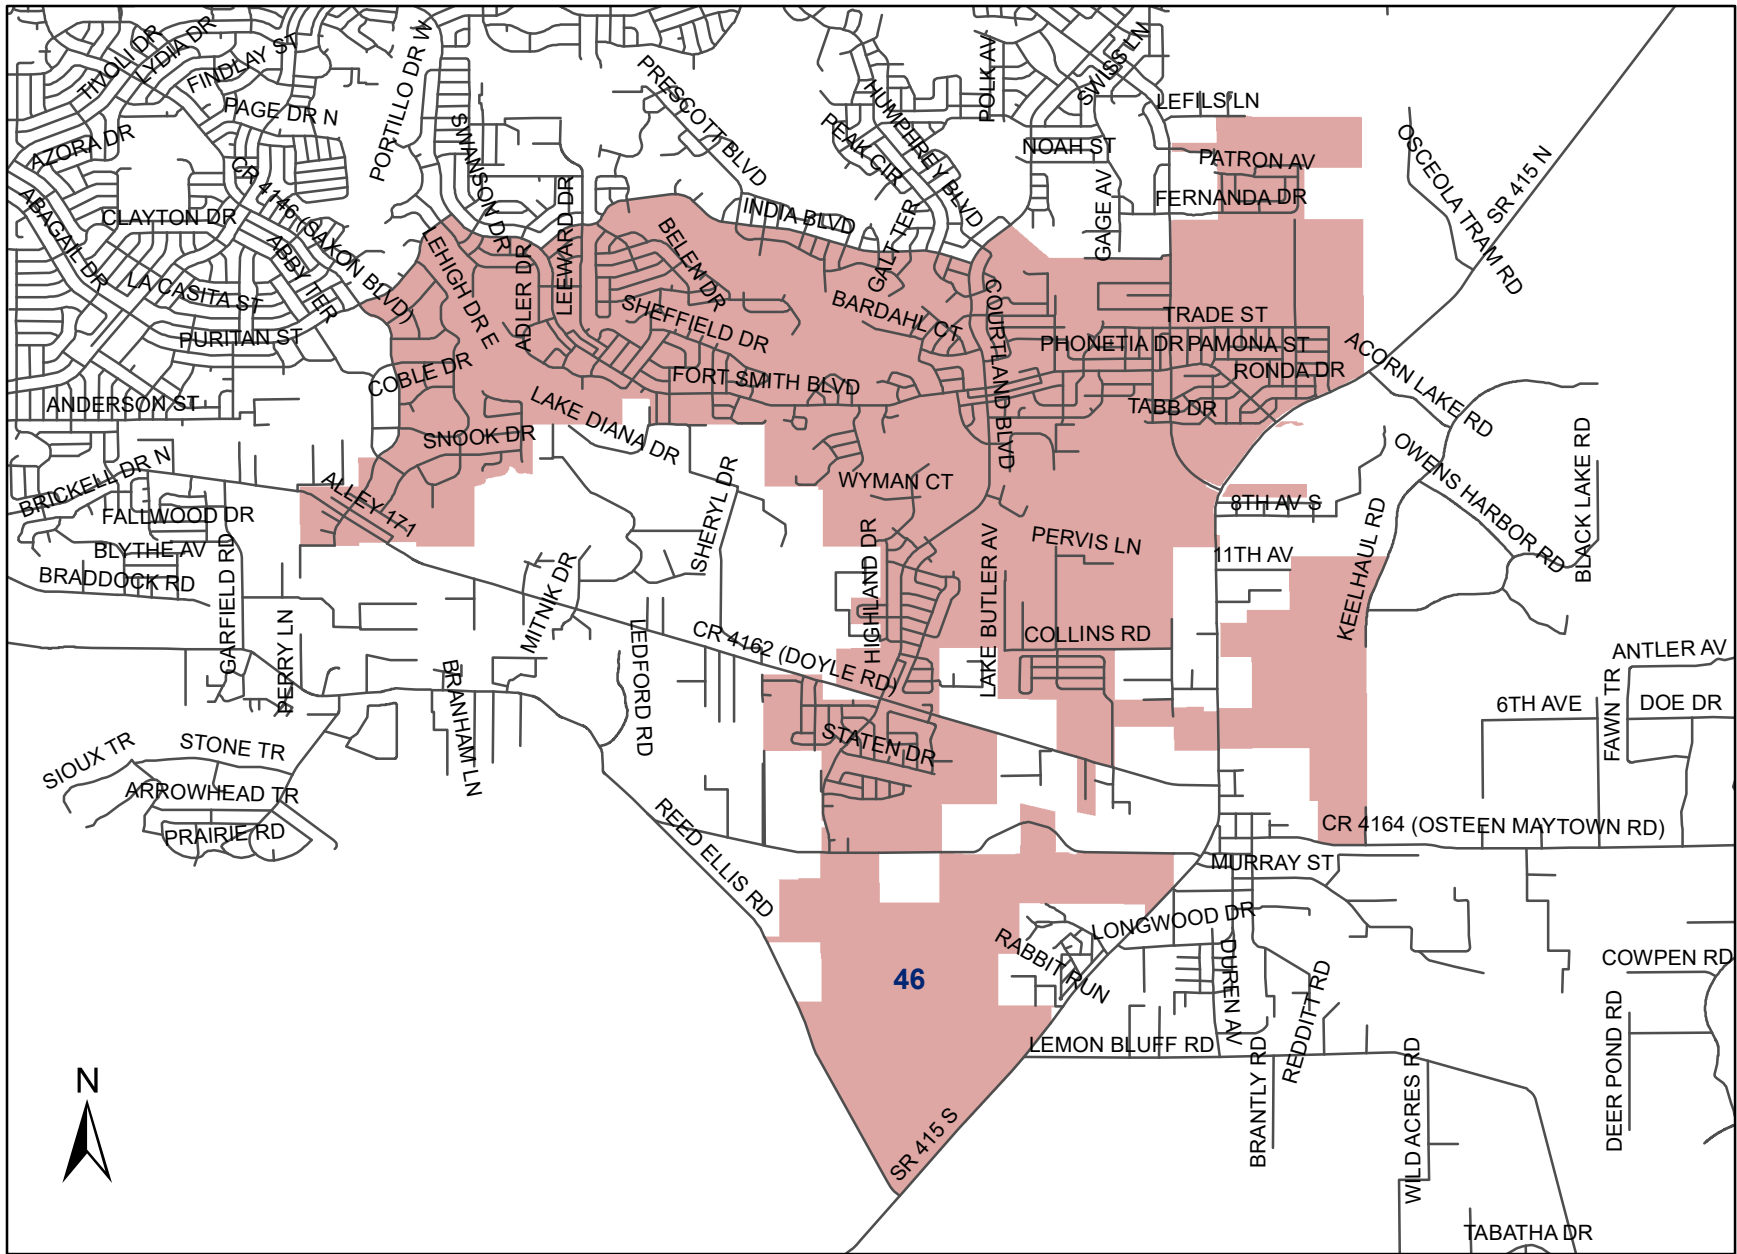

Volusia Sheriff's Office District 4 Zone 41

0 1.5 3 6 9 12 Miles

Prepared by: Volusia Sheriff's Office
Created: 05/05/2022

Volusia Sheriff's Office District 4 Zone 42

Prepared by: Volusia Sheriff's Office
Created: 05/05/2022

Volusia Sheriff's Office District 4 Zone 45

Prepared by: Volusia Sheriff's Office
Created: 05/05/2022

Volusia Sheriff's Office District 4

Zone 46

Prepared by: Volusia Sheriff's Office
Created: 05/05/2022

Volusia Sheriff's Office District 4