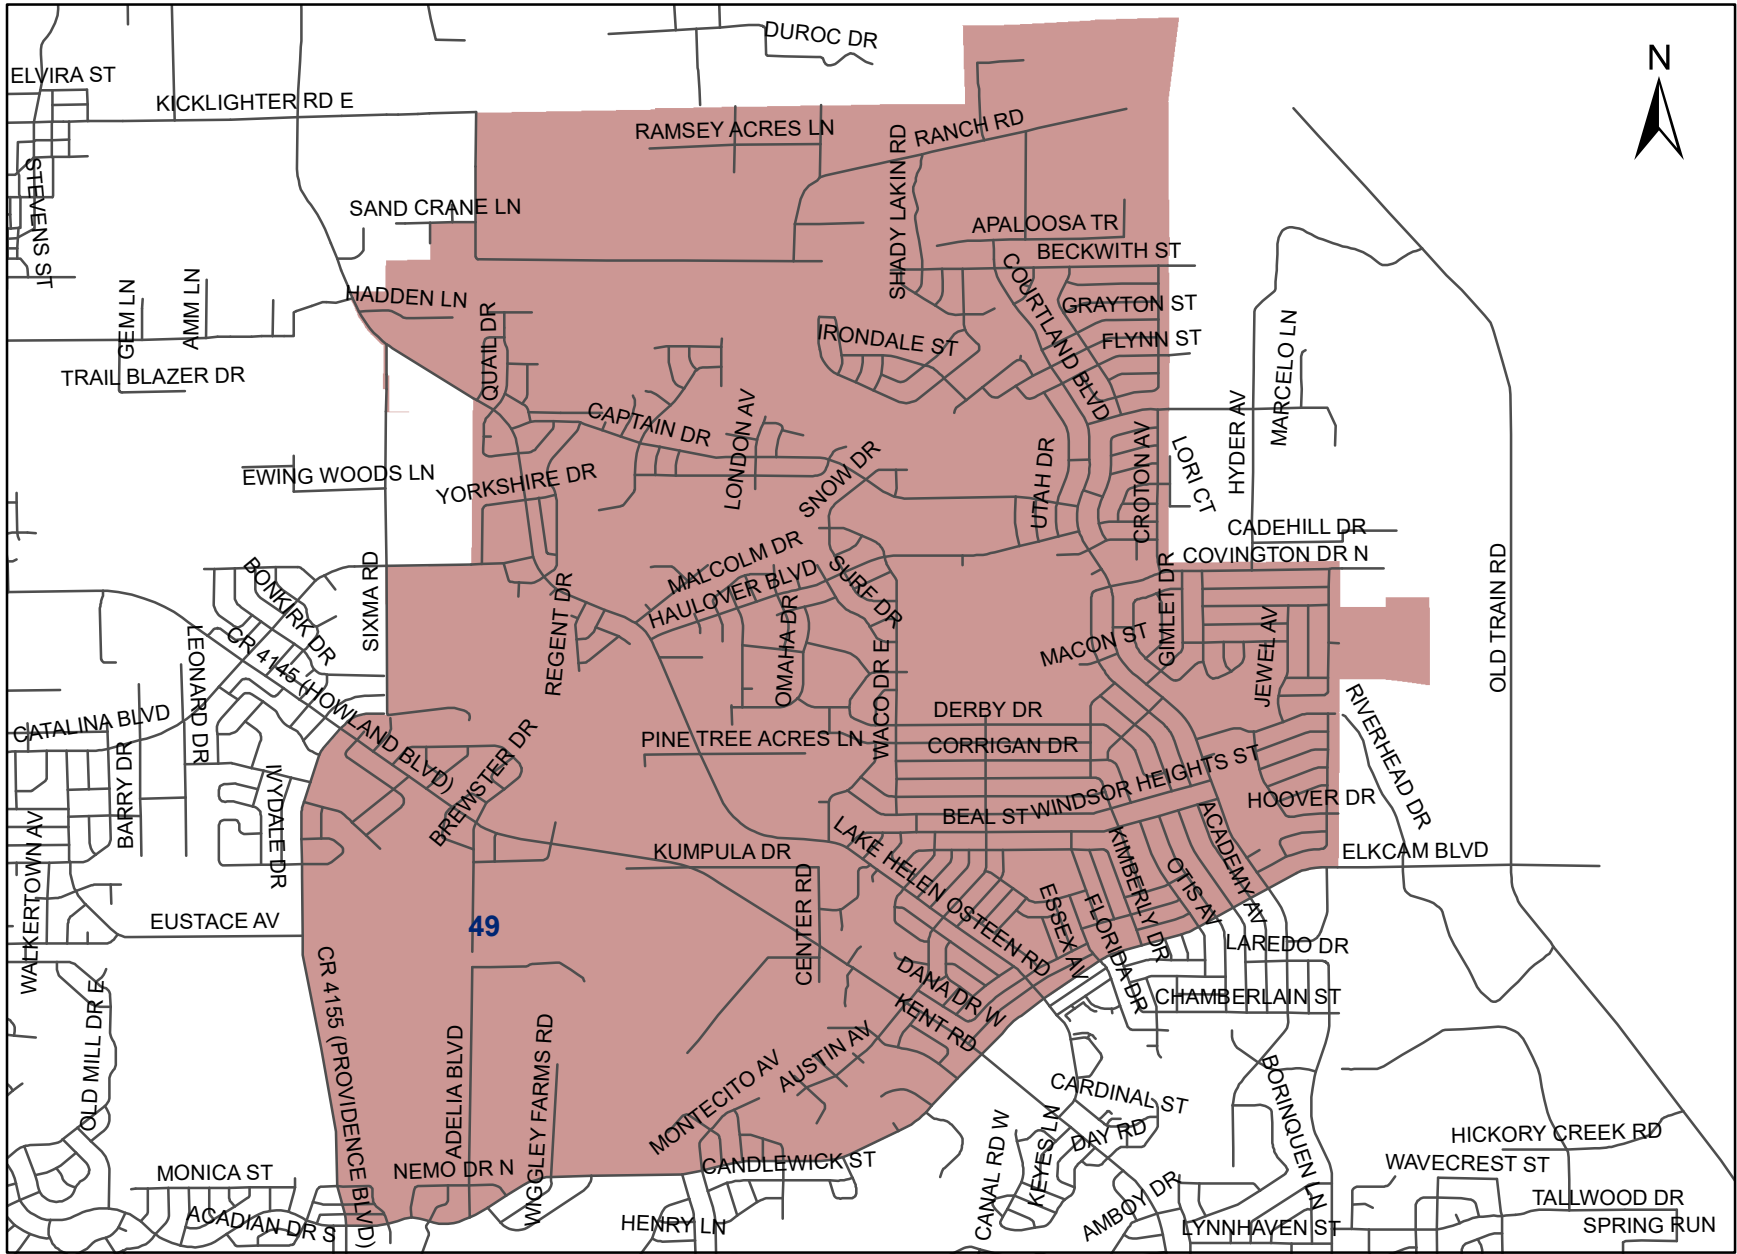

Volusia Sheriff's Office District 4

Zone 49

Prepared by: Volusia Sheriff's Office
Created: 05/05/2022