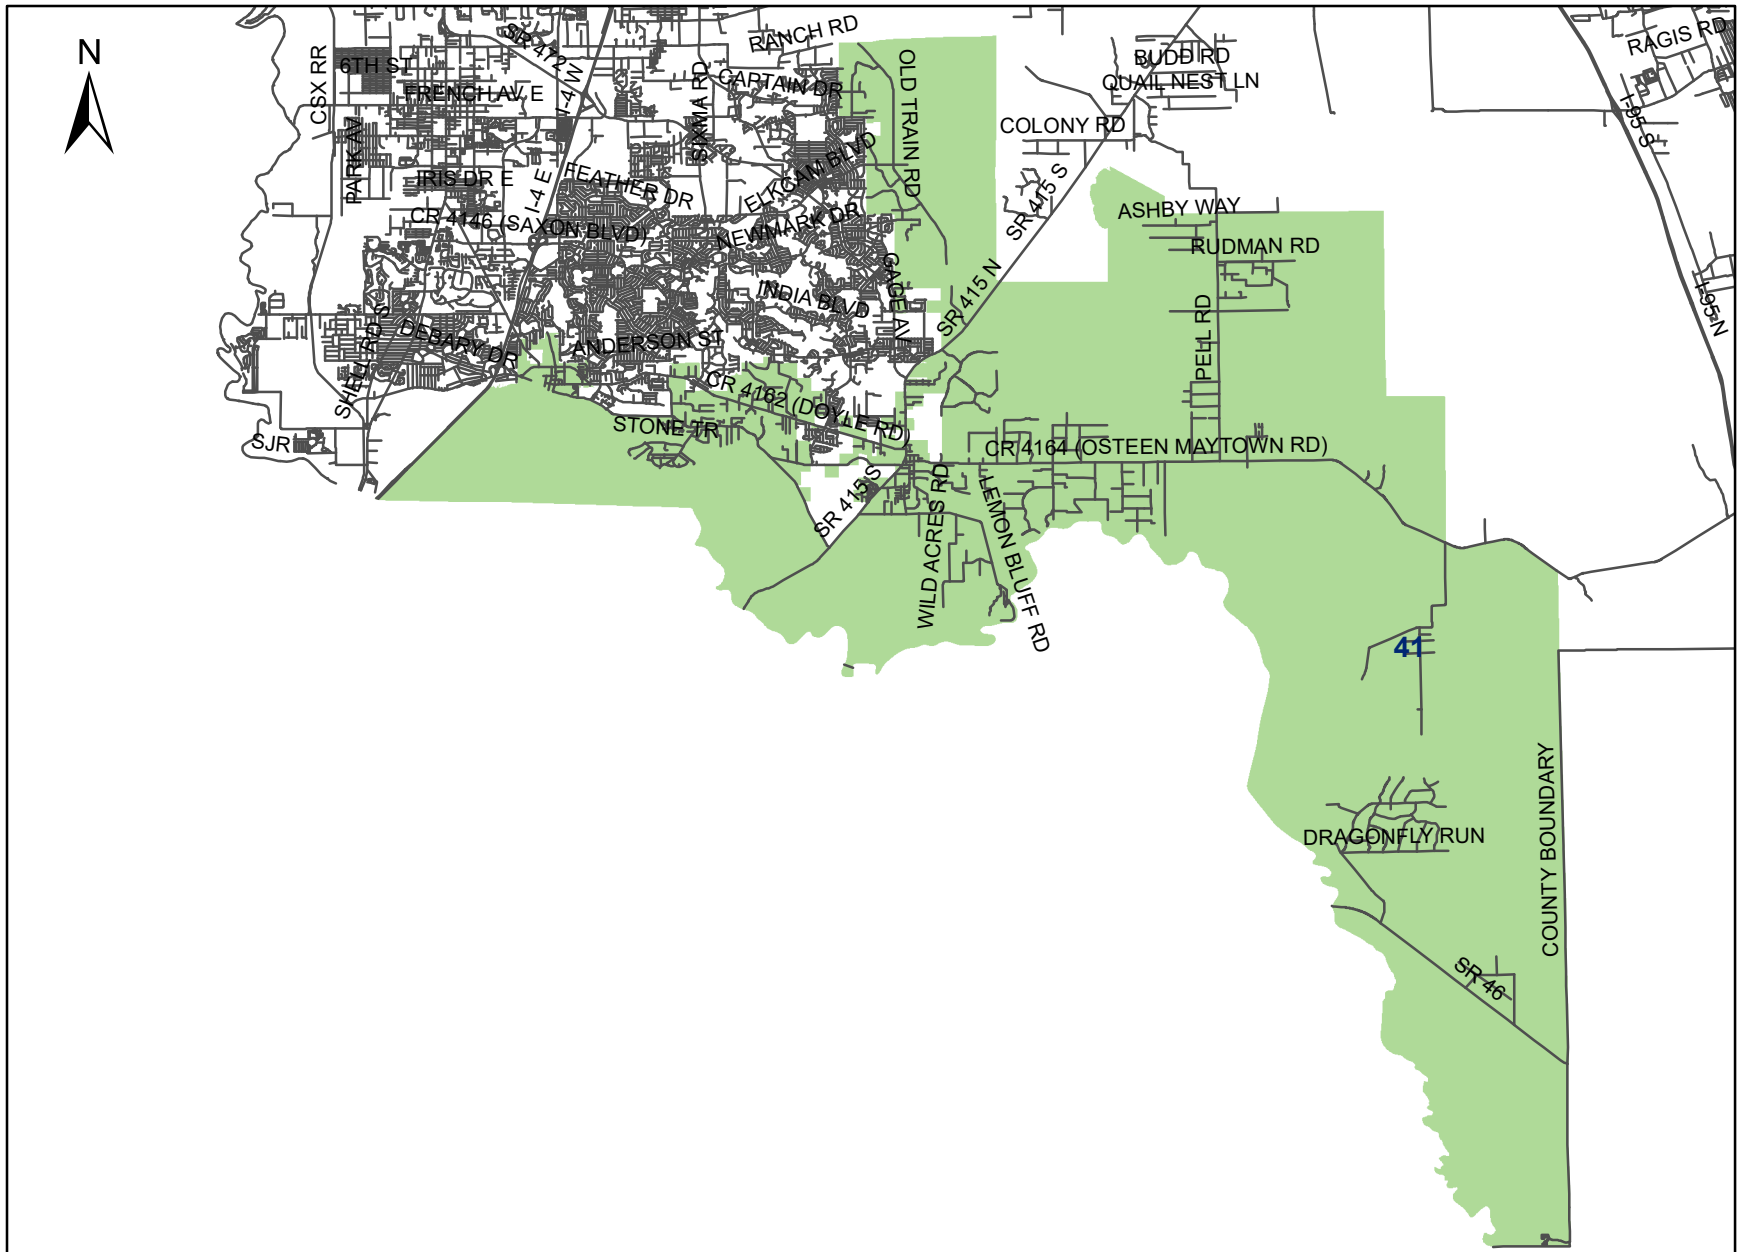

Volusia Sheriff's Office District 4 Zone 41

0 1.5 3 6 9 12 Miles

Prepared by: Volusia Sheriff's Office
Created: 05/05/2022

Volusia Sheriff's Office District 4 Zone 42

Prepared by: Volusia Sheriff's Office
Created: 05/05/2022

Volusia Sheriff's Office District 4 Zone 45

Prepared by: Volusia Sheriff's Office
Created: 05/05/2022

Volusia Sheriff's Office District 4

Zone 46

Prepared by: Volusia Sheriff's Office
Created: 05/05/2022

Volusia Sheriff's Office District 4