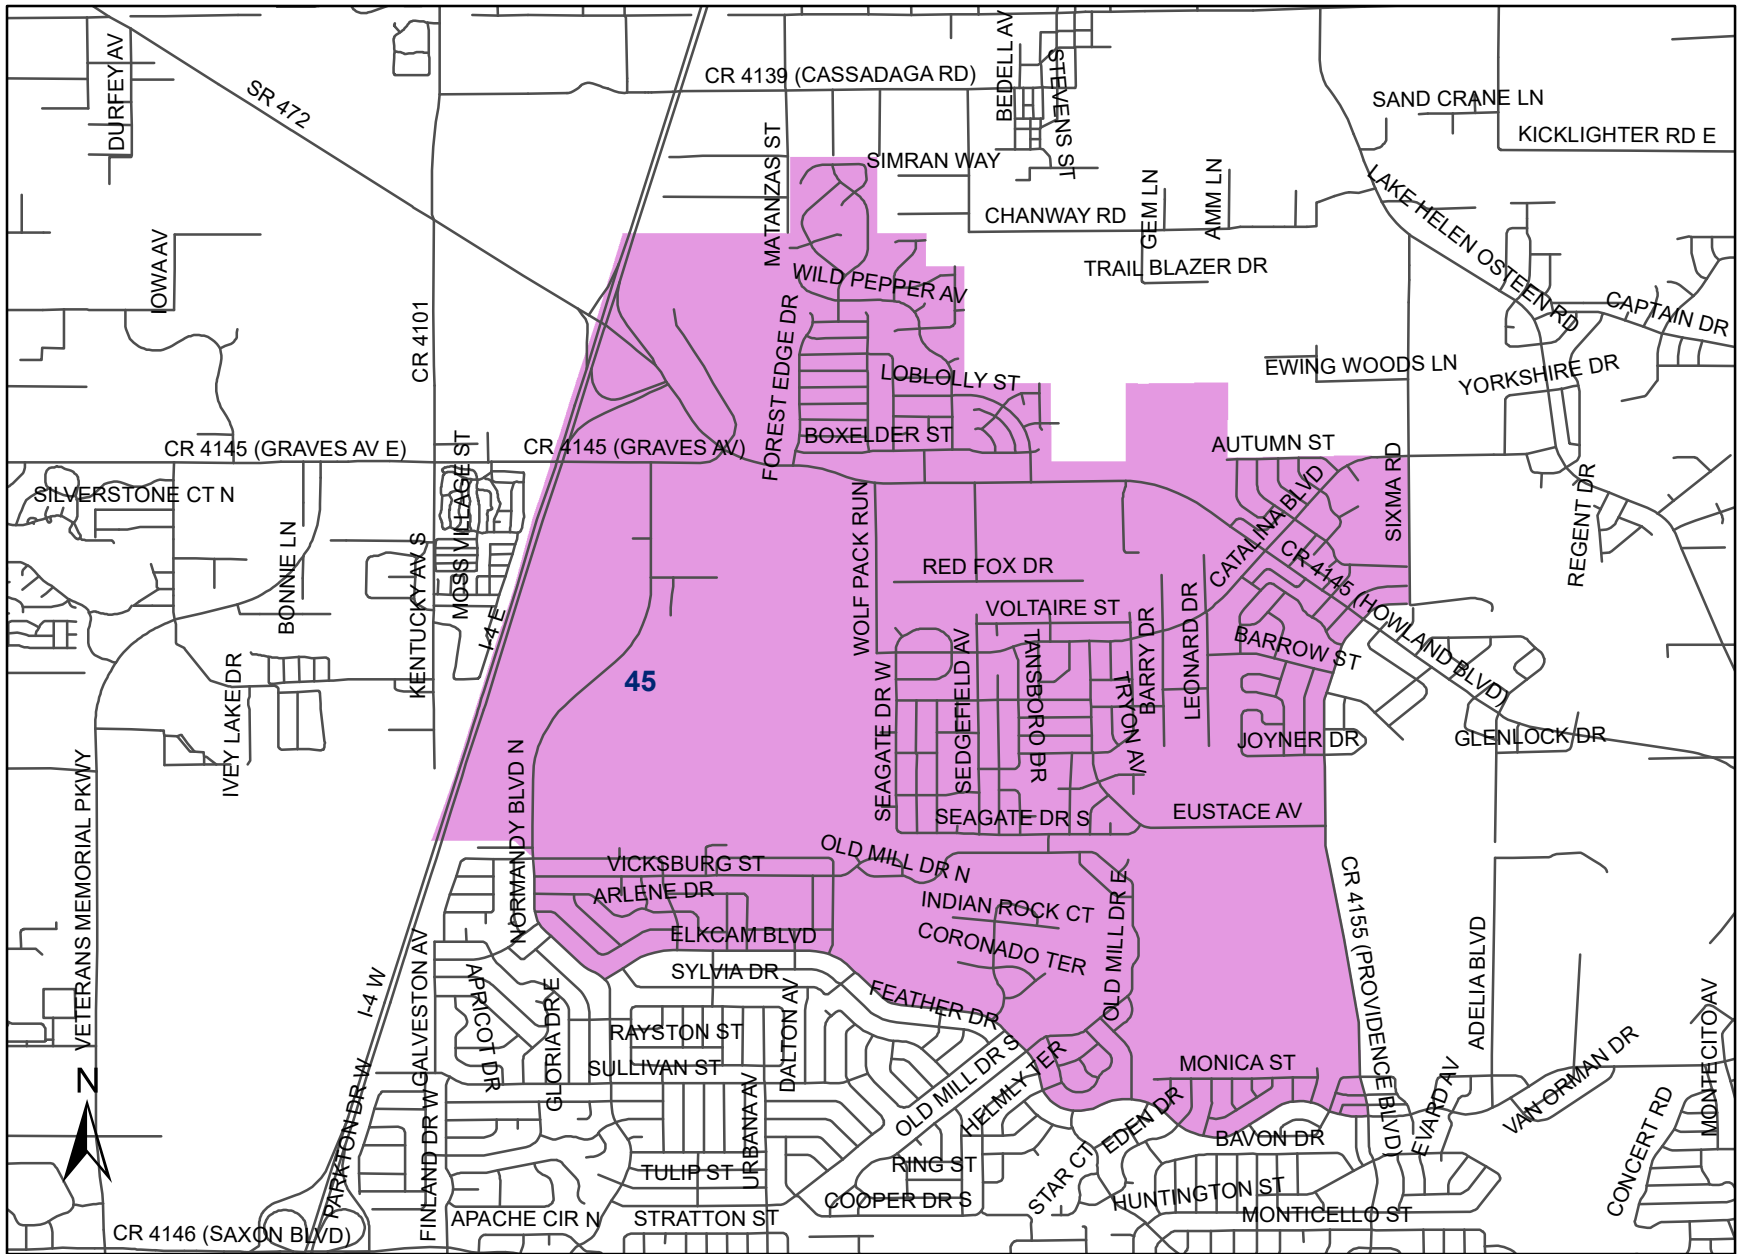

Volusia Sheriff's Office District 4 Zone 41

0 1.5 3 6 9 12 Miles

Prepared by: Volusia Sheriff's Office
Created: 05/05/2022

Volusia Sheriff's Office District 4 Zone 42

Prepared by: Volusia Sheriff's Office
Created: 05/05/2022

Volusia Sheriff's Office District 4 Zone 45

Prepared by: Volusia Sheriff's Office
Created: 05/05/2022

Volusia Sheriff's Office District 4

Zone 46

Prepared by: Volusia Sheriff's Office
Created: 05/05/2022

Volusia Sheriff's Office District 4

Zone 47

Prepared by: Volusia Sheriff's Office
Created: 05/05/2022

Volusia Sheriff's Office District 4

Zone 49

Prepared by: Volusia Sheriff's Office
Created: 05/05/2022