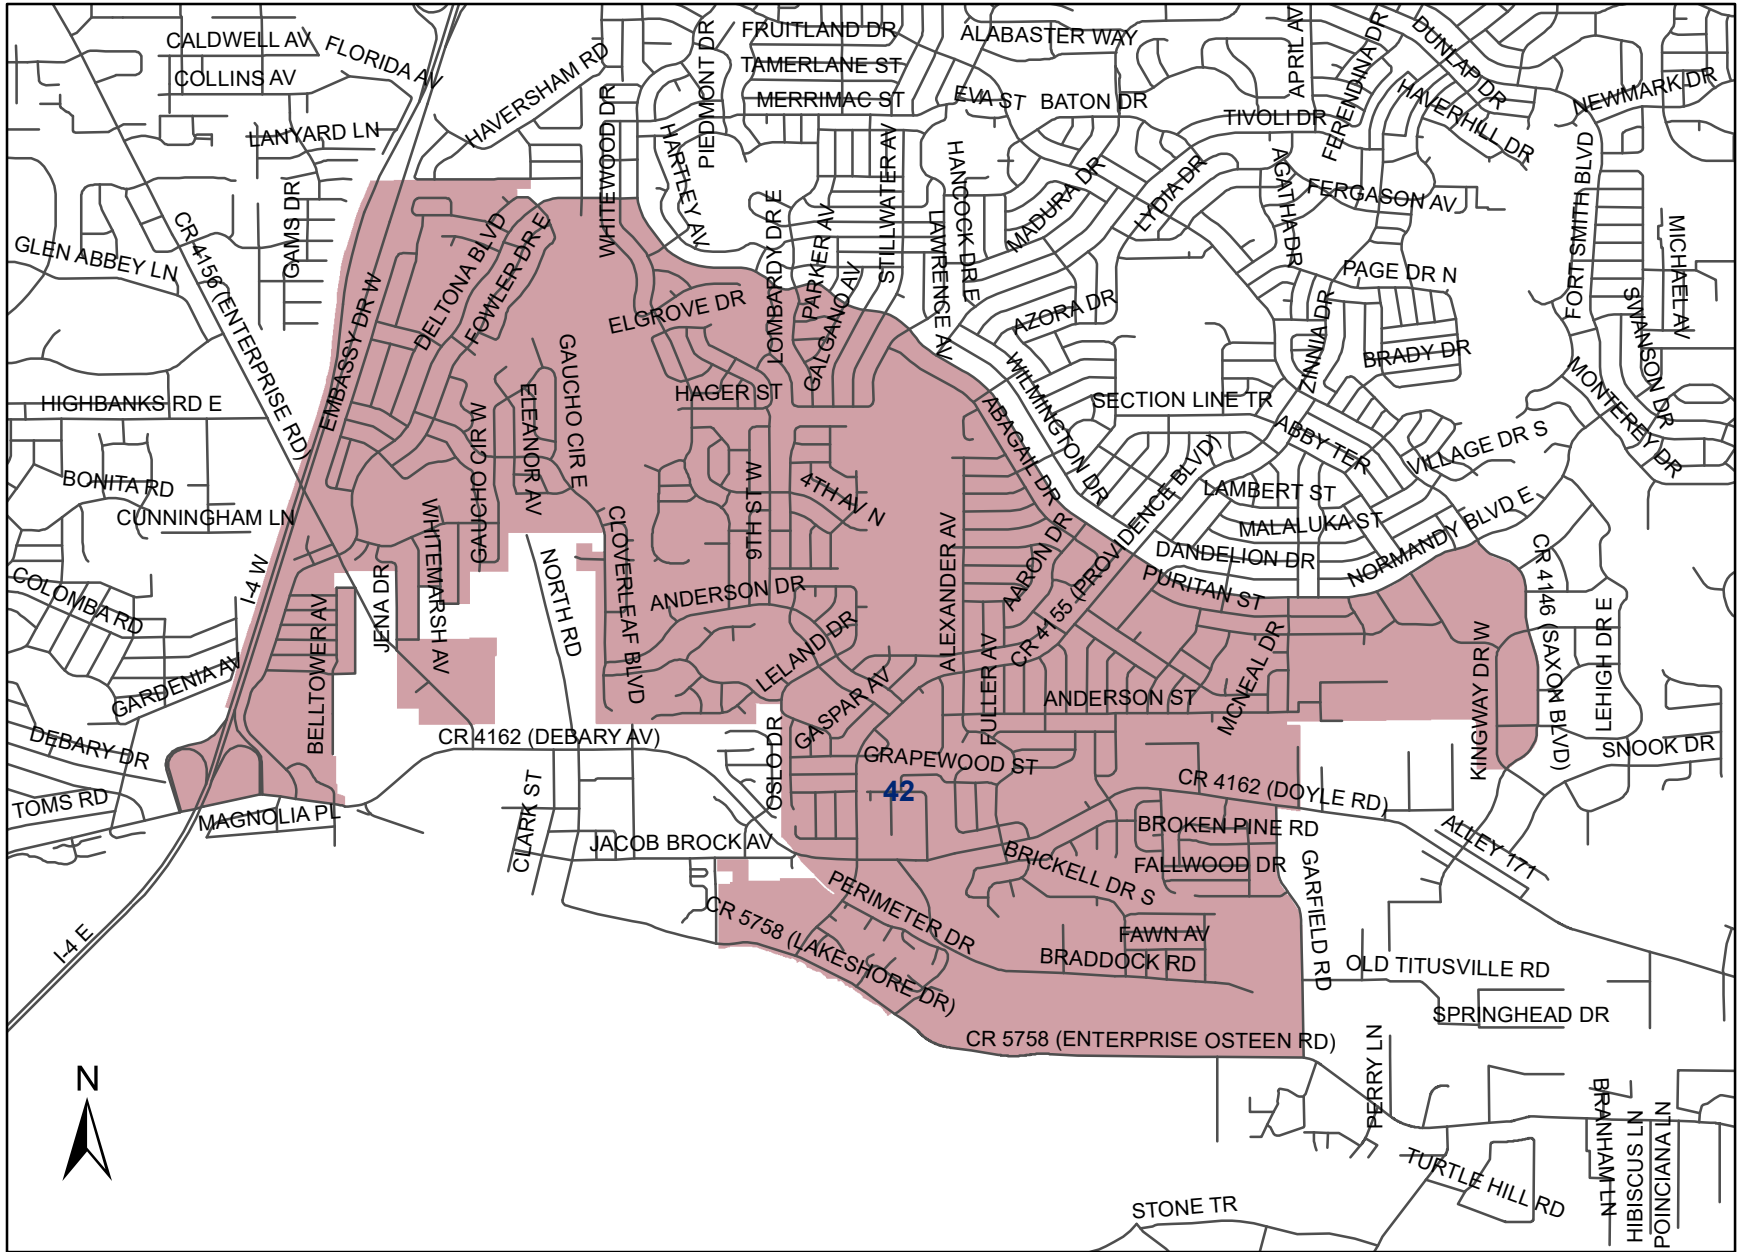

Volusia Sheriff's Office District 4 Zone 41

0 1.5 3 6 9 12 Miles

Prepared by: Volusia Sheriff's Office
Created: 05/05/2022

Volusia Sheriff's Office District 4 Zone 42

Prepared by: Volusia Sheriff's Office
Created: 05/05/2022

Volusia Sheriff's Office District 4 Zone 45

Prepared by: Volusia Sheriff's Office
Created: 05/05/2022

Volusia Sheriff's Office District 4

Zone 46

Prepared by: Volusia Sheriff's Office
Created: 05/05/2022

Volusia Sheriff's Office District 4

Zone 47

Prepared by: Volusia Sheriff's Office
Created: 05/05/2022

Volusia Sheriff's Office District 4

Zone 49

Prepared by: Volusia Sheriff's Office
Created: 05/05/2022